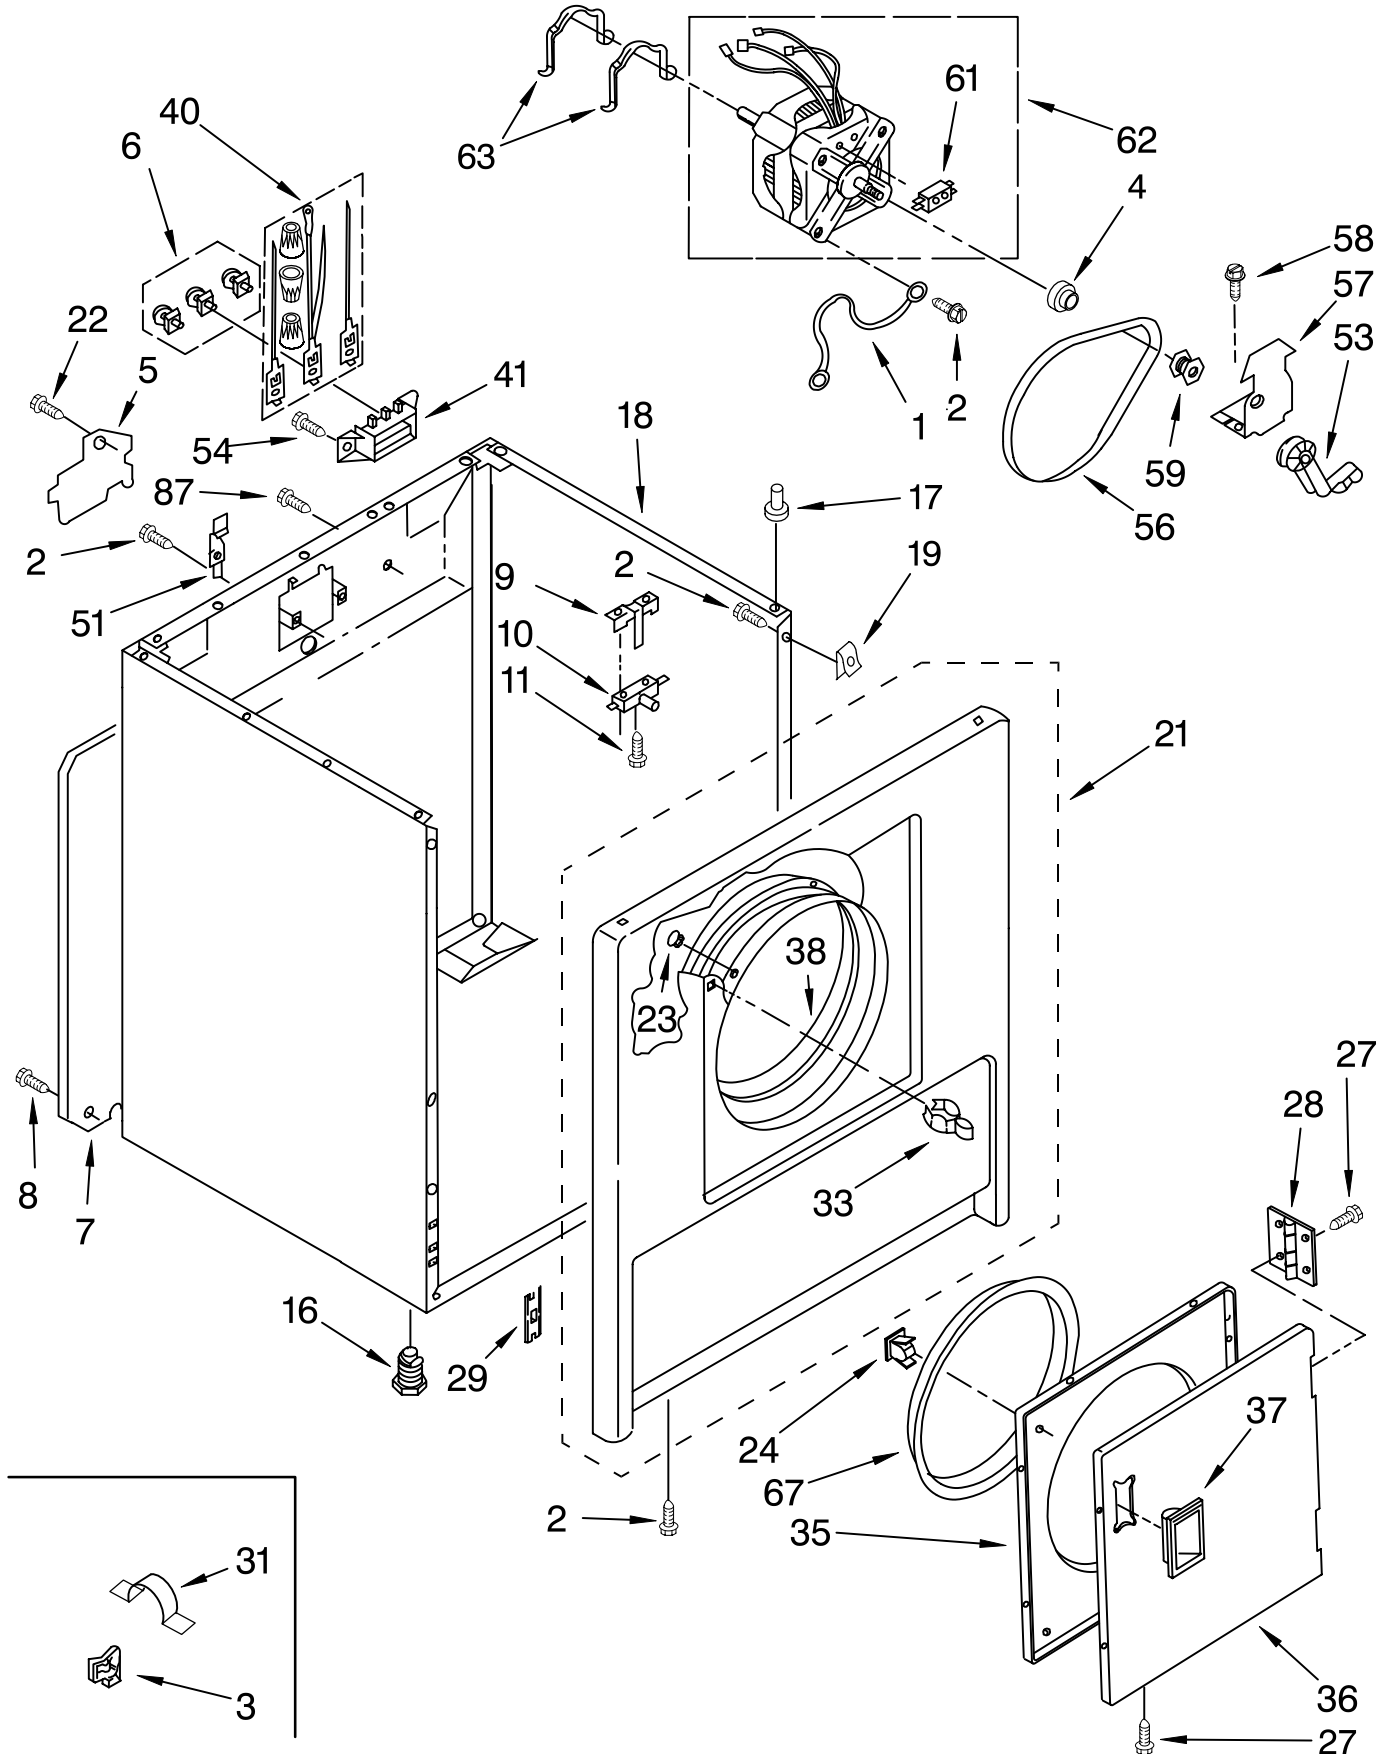

CABINET PARTS

For Model: LE5650XMW2

FOR ORDERING INFORMATION REFER TO PARTS PRICE LIST

CABINET PARTS

For Model: LE5650XMW2

Illus. No.	Part No.	DESCRIPTION
1	690236	Wire, Ground (Motor)
2	3393008	Screw, 10-16 x 1/2
3	688412	Clip, Harness Retainer
4	3393657	Restrainer, Belt
5	690893	Cover, Terminal Block
6	279393	Terminal Block Kit For Terminal Block
7	346368	Panel, Rear
8	693994	Screw, Hex Washer Head (7)
9	691581	Clip, Door Switch
10	347207	Switch, Door
11	98129	Screw, 6-20 x 1-3/8
16	3392100	Foot, Dryer (4)
17	690363	Locator, Top (2)
18		Cabinet
	3394109	White
19	98234	Clip, Ground (2)

Illus. No.	Part No.	DESCRIPTION
21		Upper Front Panel Assembly
	693197	White
22	693995	Screw, 10-16 x 1/2
23	685203	Clip
24	3389441	Catch, Door
27	694091	Screw
28	348023	Hinge & Pin (2)
29	3394083	Clip, Front Panel (2)
31	98997	Clip, Harness
33	696144	Strike, Door
35	695656	Door, Rear
36		Door Front
	348205	White
37		Handle, Door
	686711	White
38	349462	Seal & Bearing Assembly
40	279318	Terminal, Brass & Tinned (Includes Illus. 6)

Illus. No.	Part No.	DESCRIPTION
41	690261	Block, Terminal
51	238088	Hinge, Top (2)
53	691366	Idler Pulley Assembly
54	3393008	Screw, 10-16 x 1/2
56	3394651	Belt, Drive
57	348780	Base, Motor
58	172455	Bolt, 5/16-18 x 3/4
59	3389627	Pulley, 60 Hz.
61	3388235	Switch (Use W/3391888 Motor)
62	3391888	Motor Assembly 60 Hz.
63	660658	Clamp, Motor (2) 343481 (Alt.) 685441 (Alt.)
67	685763	Seal, Door
87	697776	Screw, 10-32 x 1/2 (External Ground)