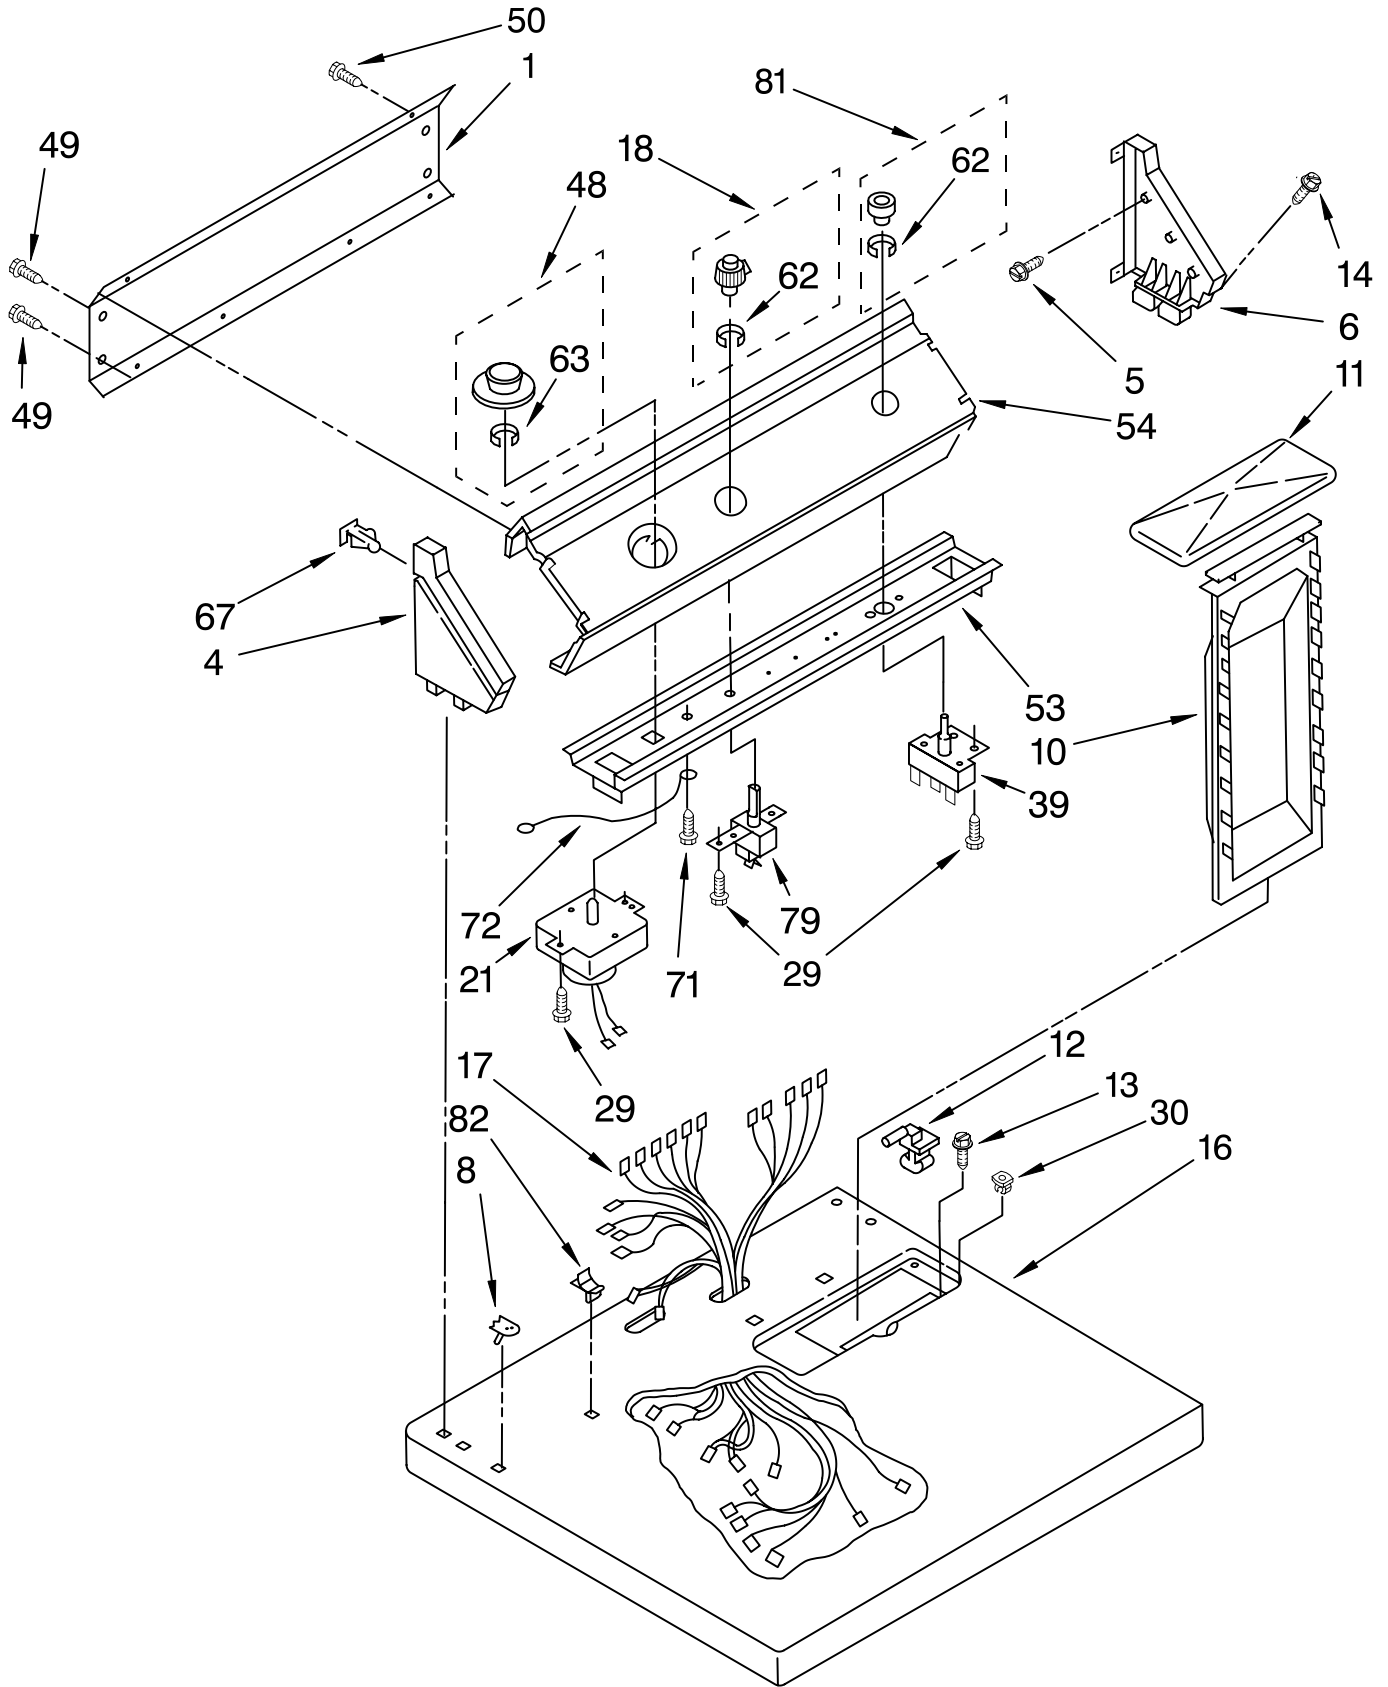

TOP AND CONSOLE PARTS

For Model: LE5650XMW2

FOR ORDERING INFORMATION REFER TO PARTS PRICE LIST

TOP AND CONSOLE PARTS

For Model: LE5650XMW2

Illus. No.	Part No.	DESCRIPTION	Illus. No.	Part No.	DESCRIPTION	Illus. No.	Part No.	DESCRIPTION
1	358470	Panel, Rear Console	18	690292	Control Knob, Temperature	62	90015	Clip
4		Cap, End (L.H.)	21	3393916	Timer Assembly (60 Hz.)	63	688805	Clip
	375333	White				67	689559	Nut, Push-In (4)
5	355326	Screw, 8-18 (4)	29	339554	Screw, Tapping (2)	71	343641	Screw, 10-16 x 1/2
6		Cap, End(R.H.)	30	98460	Nut, Push-In (2)	72	690853	Wire, Ground
	375337	White	39	660936	Switch, Push-to-Start	79	694720	Switch, Temperature
8	358473	Nut, Push-In (2)				81	346219	Button, Push-to-Start
10	339392	Screen, Lint				82	358472	Stop, Push-In (2)
11		Cover, Lint Screen	48	690200	Timer Knob			10875 Wire, Splicing
	688150	White	49	693994	Screw, Hex Washer Head (4)			120 Volt
12	339229	Hinge, R.H.						299885 Wire, Splicing
	339230	Hinge, L.H.	50	693995	Screw, Hex Washer Head (2)			240 Volt
13	688983	Screw, 8-18 x 5/8	53	359708	Bracket, Control			
14	358225	Screw, 8-18 x 1 (2)	54	688350	Panel, Console			
16		Top						
	688479	White						
17	3393989	Harness, Electric Wiring						

LITERATURE AND OPTIONAL PARTS

Illus. No.	Part No.	DESCRIPTION	Illus. No.	Part No.	DESCRIPTION	Illus. No.	Part No.	DESCRIPTION
<u>LITERATURE PARTS</u>			<u>OPTIONAL PARTS NOT INCLUDED</u>					
LIT3391427		Guide, Dryer	<u>PAINTS</u>			<u>PAINT, BULK (1 qt.)</u>		
LIT3391339		Use & Care Guide	<u>PAINT, TOUCH-UP (1/2oz.)</u>			799344 White (Uncut)		
LIT3389444		Instructions, Installation	72017 White			<u>Following May Be Purchased</u>		
LIT3393057		List, Service Parts	<u>PAINT, PRESSURIZED SPRAY (13 oz.)</u>			<u>DO-IT-YOURSELF REPAIR MANUALS</u>		
			350930 White			LIT677813 Automatic Washer (Belt Drive)		
			350938 Primer, Gray			LIT677818 Dryer		
			350941 Leveler (Thinner)			LIT677821 Compactor		
						LIT677967 Dishwasher		
						LIT677971 Ice Maker (In Refrigerator)		

FOR ORDERING INFORMATION REFER TO PARTS PRICE LIST