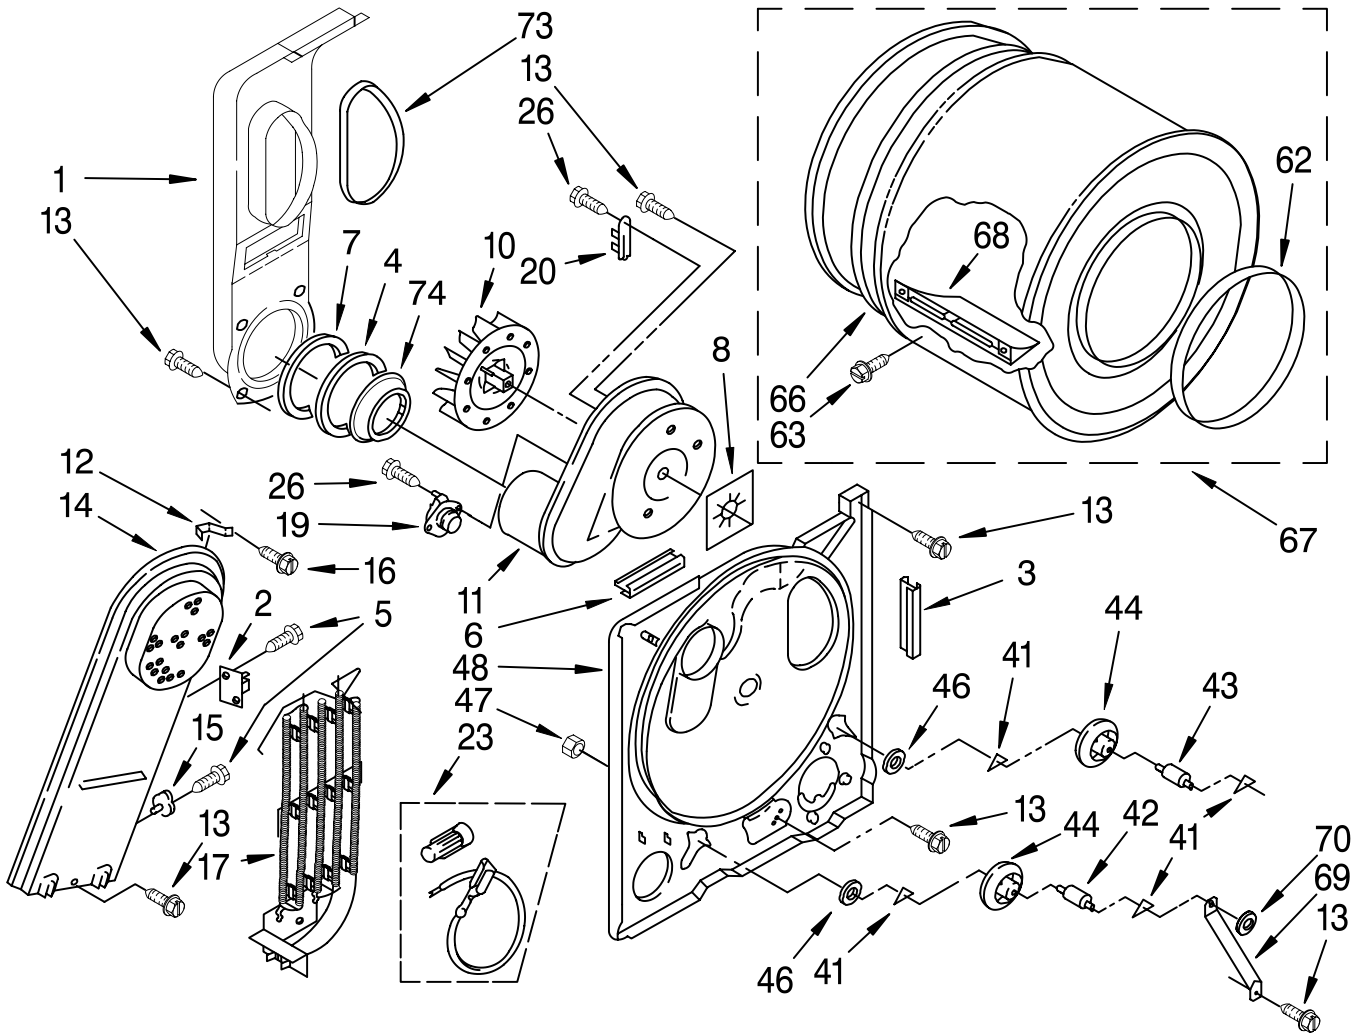

BULKHEAD PARTS

For Model: LE5650XMW2

Illus. No.	Part No.	DESCRIPTION	Illus. No.	Part No.	DESCRIPTION	Illus. No.	Part No.	DESCRIPTION
1	694283	Lint Chute Assembly	13	343641	Screw, 10-16 x 1/2	43	339489	Shaft, R.H.
2	3390291	Thermostat, 250 F (121 C)	14	695547	Box, Heater	44	3389901	Roller, Support
3	686889	Pad, Cabinet	15	3389946	Thermostat, Cut-Off	46	348197	Washer, Support
4	3388703	Washer, Support	16	687128	Screw, 10-16 x 1/2	47	120377	Nut, 3/8-16
5	90767	Screw, 8A x 3/8	17	660982	Element, Heater 693300 (Alt.) 696579 (Alt.) 693062 (Alt.)	48	685775	Bulkhead
6	3392247	Pad, Blower Housing	19	3387134	Thermostat, Internal-Bias	62	3394508	Ring, Bearing
7	347139	Seal, Lint Chute	20	3392519	Thermal Fuse	63	690372	Screw, 11-16 x 7/8
8	3392123	Seal, Blower Shaft	23	279457	Wire Kit (For Heater Element Wiring Harness Repair)	66	337449	Seal, Rear Drum
10	694089	Wheel, Blower	26	695239	Screw, 8-18 x 3/8	67	695584	Drum Assembly
11	695081	Housing, Blower	41	690997	Ring, Tri	68	342847	Baffle, Drum
12	337272	Clip	42	347364	Shaft, L.H.	69	348945	Bracket, Support
						70	90296	Clip
						73	339956	Seal
						74	696302	Shield, Exhaust

FOR ORDERING INFORMATION REFER TO PARTS PRICE LIST