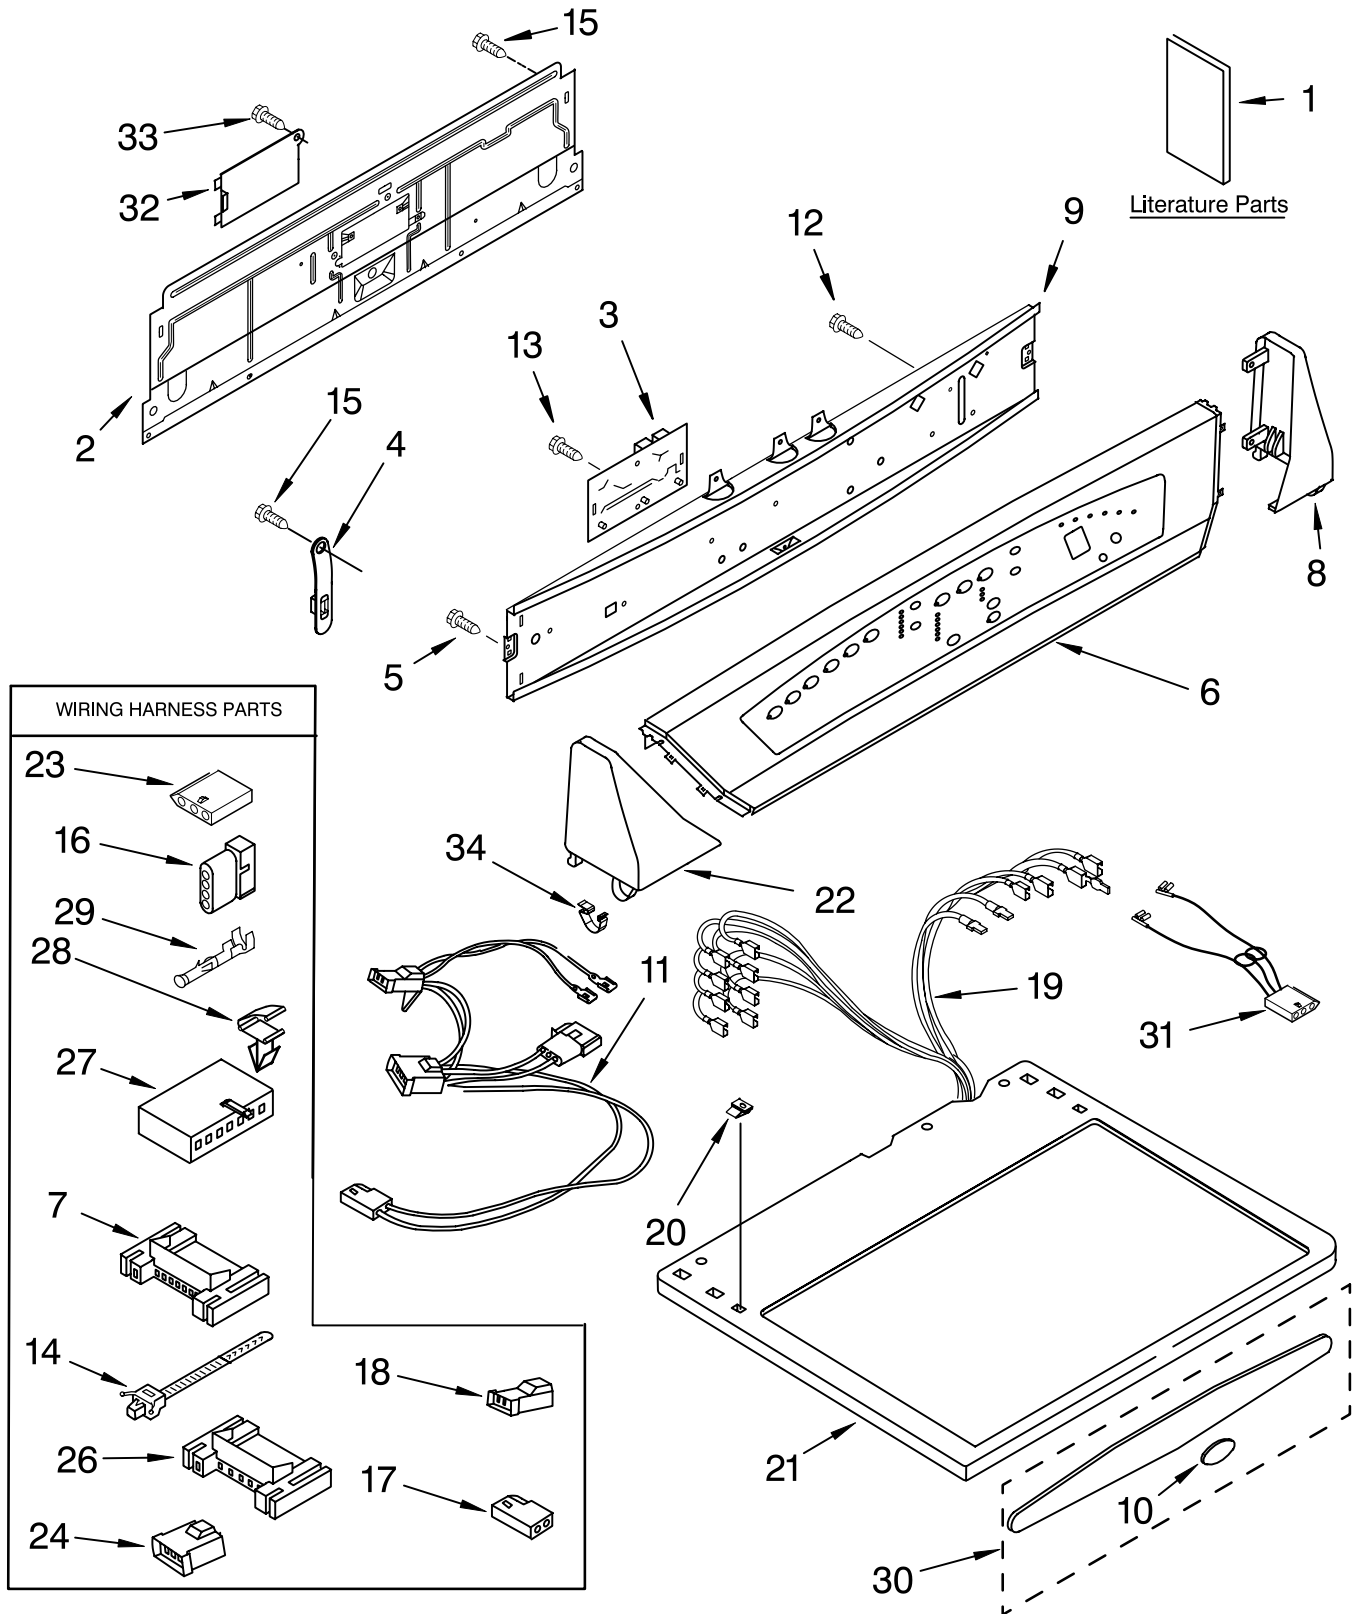

# TOP AND CONSOLE PARTS

27" GAS DRYER

For Models: GGW9868KQ3, GGW9868KL3, GGW9868KT3  
(Designer White) (Pewter) (Biscuit)

FOR ORDERING INFORMATION REFER TO PARTS PRICE LIST

# TOP AND CONSOLE PARTS

For Models: GGW9868KQ3, GGW9868KL3, GGW9868KT3  
(Designer White) (Pewter) (Biscuit)

Illus. No.	Part No.	DESCRIPTION	Illus. No.	Part No.	DESCRIPTION	Illus. No.	Part No.	DESCRIPTION
1		Literature Parts	7	3395683	Connector (Motor)	22		Cap, End (L.H.)
	8528148	Guide, Use & Care					8299683	White
	3979174	Instructions, Installation	8		Cap, End (R.H.)		8299685	Pewter
	8541837	Tech Sheet		8299686	White		8299684	Biscuit
<b>Following May Be Purchased</b>				8299688	Pewter	23	3936144	Connector
<b>DO-IT-YOURSELF REPAIR MANUALS</b>				8299687	Biscuit	24	3403498	Connector, 3-Position (Gas Valve)
	677818	Manual, Do-It-Yourself Repair (Dryer)	9	8299690	Bracket, Control			
2	8274338	Panel, Rear Console	10	8316751	Medallion	26	2203186	Connector
3	3980061	Control Board	11	3401850	Harness, Gas	27	3936150	Connector, 7-Circuit
4	8318255	Console Strap	12	3400073	Screw, 10-24 x 5/16	28	3394427	Clip, Harness
5	304231	Screw, 8-16 x 1/2	13	3400826	Screw, 8-18 x 3/4	29	94614	Terminal Medallion Assembly
6		Panel, Console (Includes Keyswitch)	14	3391018	Tie, Cable (Push-Mount)	30		
	3978825	Pearl	15	693995	Screw, 8-18 x 3/8		8521943	Sage
	3978826	Pewter	16	353424	Connector		8521944	Pewter
			17	717252	Receptacle, 2-Way	31	3406653	Harness, Sensor
			18	3403499	Connector, 2-Position (Gas Valve)	32	8317340	Cover, Terminal Block
			19	8299949	Harness, Wiring	33	3390814	Screw, 8-18 x 3/8
			20	357213	Nut, Push-In (2)	34	8312709	Clip, Console
			21		Top			
				3978832	White			
				3978837	Pewter			
				3978833	Biscuit			