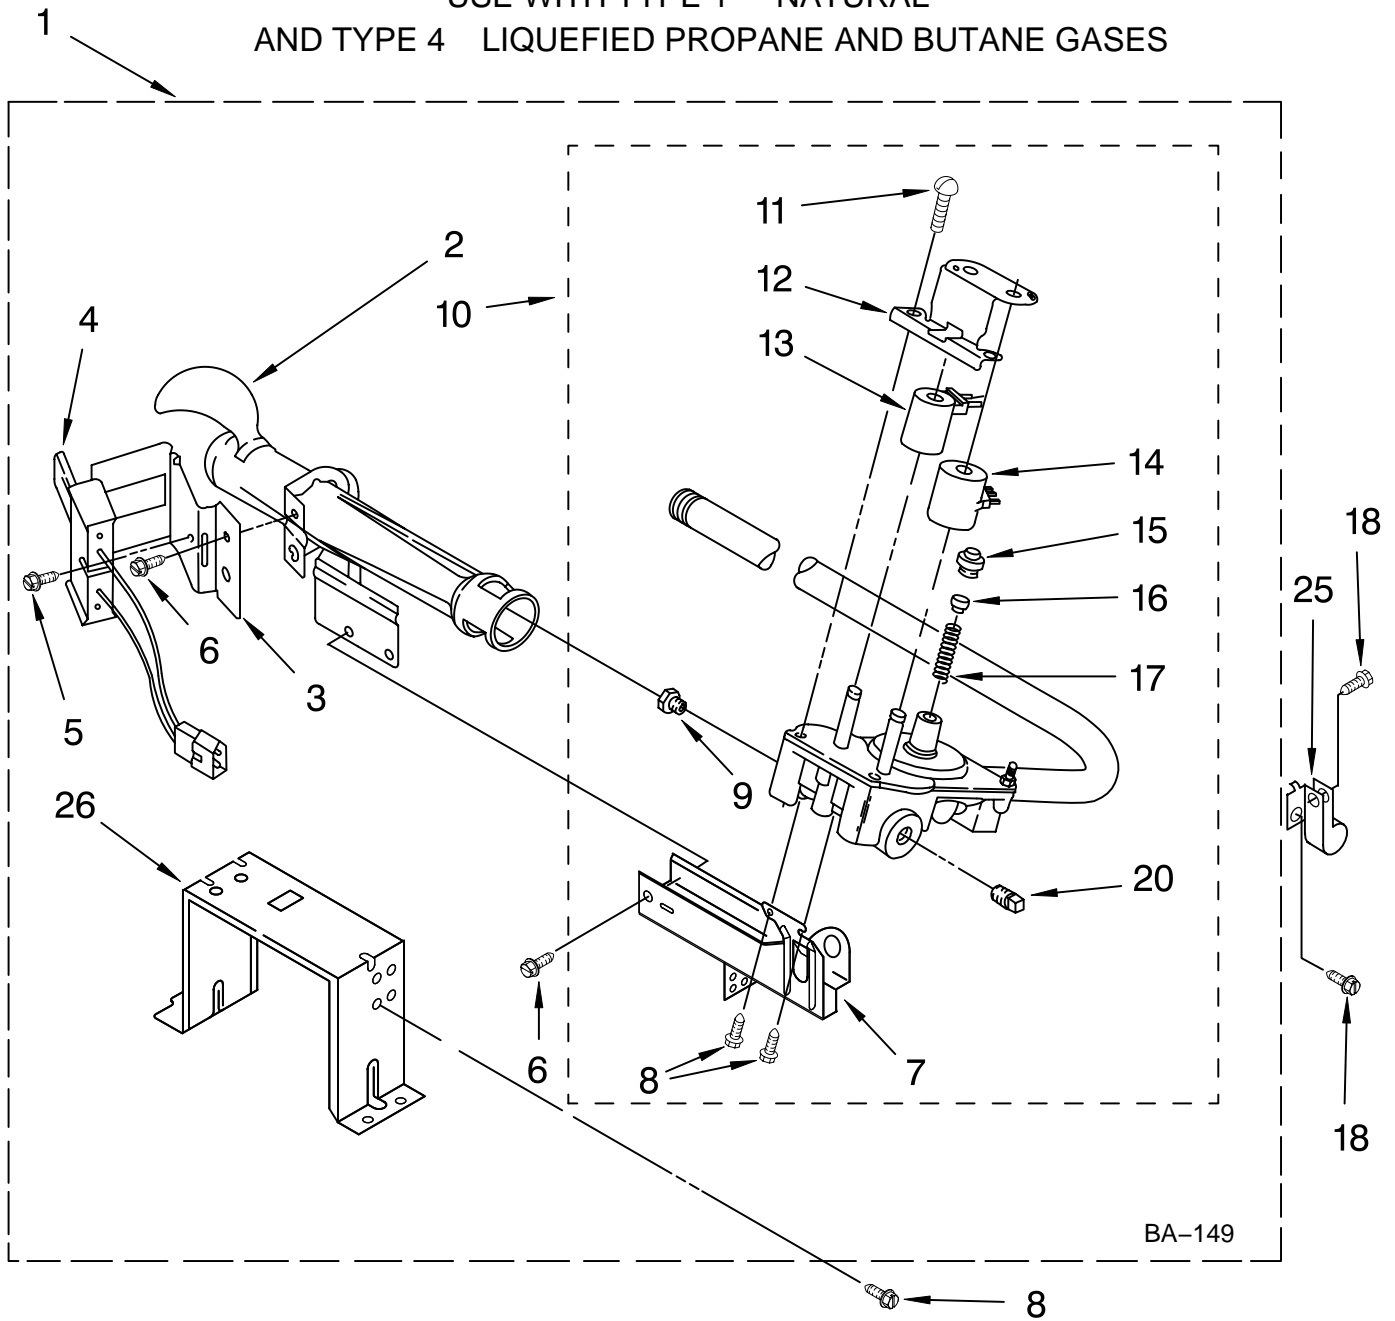

8318276 BURNER ASSEMBLY

For Models: GGW9868KQ3, GGW9868KL3, GGW9868KT3
(Designer White) (Pewter) (Biscuit)

USE WITH TYPE 1 – NATURAL
AND TYPE 4 LIQUEFIED PROPANE AND BUTANE GASES

FOR ORDERING INFORMATION REFER TO PARTS PRICE LIST

8318276 BURNER ASSEMBLY

For Models: GGW9868KQ3, GGW9868KL3, GGW9868KT3
(Designer White) (Pewter) (Biscuit)

USE WITH TYPE 1 – NATURAL
AND TYPE 4 LIQUEFIED PROPANE AND BUTANE GASES

Illus. No.	Part No.	DESCRIPTION
1	8318276	Burner Assembly 60 Hz. (Type 1) (White Rodgers)
2	688617	Tube, Burner
3	694298	Bracket, Ignitor
4	686590	Ignitor
5	3393909	Screw & Washer (8-32 x 7/8)
6	343641	Screw, 10-16 x 1/2
7	3389871	Base, Burner
8	3387057	Screw, 8-18 x 3/8
9		Orifice, Burner
	234826	Type 1
	229742	Type 4 (Butane)
	234868	Type 4 (Propane)
10	8318281	Valve, Gas 60 Hz. (Complete) (Includes Pipe & Illus. #7).
11	694421	Screw, 8-32 x 1/2 (2)
12	694538	Bracket, Coil
13	694540	Coil, 60 Hz. (2 Terminal) (Main)
14	694539	Coil, 60 Hz. (Split) (3 Terminal) (Pilot Position)
15	694424	Leak, Limiter
16	694423	Screw, Regulator Adjustment
17	694422	Spring, Regulator
18	3390647	Screw, 8-18 x 1/2
20	239822	Plug, Pipe
25	3387561	Clamp, Pipe
26	3389889	Bracket, Support

Following Parts Not Illustrated

694572 Conversion Kit
(Type 1)
to Type (4) LPG).

BA-149

FOR ORDERING INFORMATION REFER TO PARTS PRICE LIST