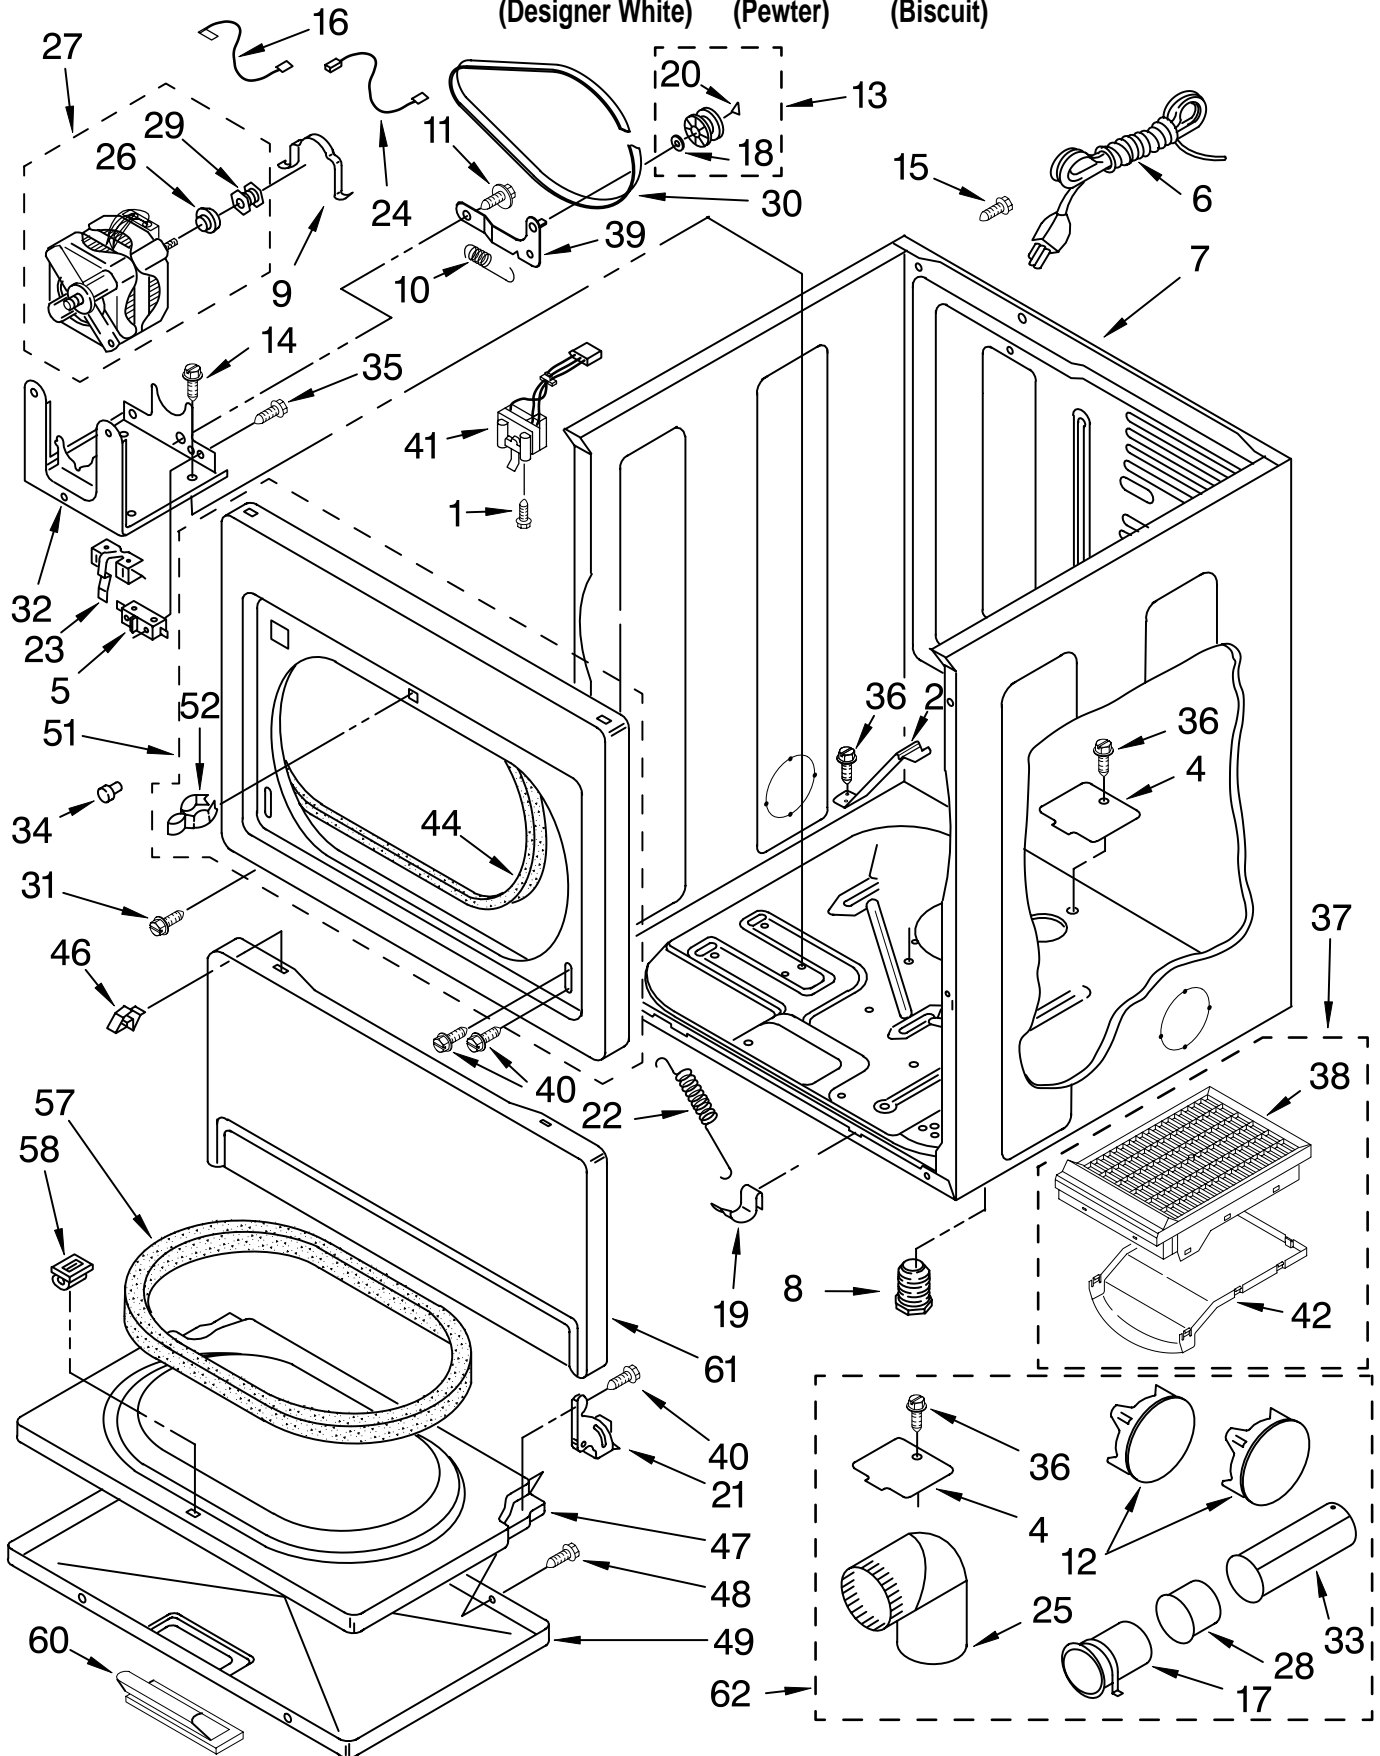

CABINET PARTS

For Models: GGW9868KQ3, GGW9868KL3, GGW9868KT3
(Designer White) (Pewter) (Biscuit)

FOR ORDERING INFORMATION REFER TO PARTS PRICE LIST

CABINET PARTS

For Models: GGW9868KQ3, GGW9868KL3, GGW9868KT3
(Designer White) (Pewter) (Biscuit)

Illus. No.	Part No.	DESCRIPTION	Illus. No.	Part No.	DESCRIPTION	Illus. No.	Part No.	DESCRIPTION
1	697773	Screw, 6-20 x 7/8	20	690997	Tri Ring	46	3388229	Retainer
2	8529757	Bracket, Burner	21	3387560	Hinge, Door (R.H.)	47	697655	Door, Rear
4	3394331	Plate, Cover		3387559	Hinge, Door (L.H.)	48	694091	Screw, 8-18 x 3/8
5	3394881	Switch, Broken Belt	22	3387565	Spring, Door (2)	49		Door, Front
6	344020	Cord, Power	23	8066120	Lever, Snap Switch		8521938	White
7		Cabinet	24	3394081	Wire, Belt Switch		8521936	Pewter
	8310656	White	25	49026	4" - 90° Elbow	51	8521939	Biscuit
	8528155	Pewter	26	3393657	Restrainer, Belt			Upper Front Panel
	8310659	Biscuit	27	8538263	Motor, Assembly 60 HZ.		697227	White
8	3392100	Foot, Dryer					3979198	Pewter
	279810	Foot - Optional (Extended Length Package Of 2) (Not Included)	28	3395534	Exhaust Pipe (Short)		3977761	Biscuit
9	660658	Clamp, Motor (2)	29	3389729	Pulley 60 HZ.	52	696144	Strike, Door
10	3387374	Spring, Idler	30	3387610	Belt, Drive	57	3390736	Seal, Door
11	3389420	Retainer, Idler	31	8281212	Screw, 8-18 x 3/8	58	690081	Catch, Door Assembly
12		Plug, Multivent	32	3387118	Bracket, Motor	60		Handle, Door
	697750	White	33	3395535	Exhaust Pipe (Long)		8521931	Sage
	3979261	Pewter	34	693152	Bumper		8521932	Pewter
	3388311	Biscuit	35	98129	Screw, 6-20 x 1 3/8	61		Toe, Panel (Includes Illus. 34)
13	3388672	Pulley Assembly	36	693995	Screw, 8-18 x 3/8		697215	White
14	3390663	Screw, 10-16 x 1/2	37	3406911	Dry Rack Assembly		3979197	Pewter
15	697776	Screw, Ground	38	3406910	Dry Rack (Top)		3977764	Biscuit
16	3398948	Wire, Jumper (Broken Belt Switch)	39	3388674	Idler Bracket	Optional Parts Not Included		
17	3395532	Exhaust Pipe & Bracket	40	3357011	Screw, 10-16 x 1/2	Dryer Exhaust Kit		
18	233520	Washer, Thrust	41	3406107	Door Switch Assembly	(For Side & Bottom Venting)		
19	297092	Clip (2)	42	3406908	Dry Rack (Bottom)			
			44	3387242	Seal, Front Panel	62	279818	White
							279969	Pewter
							279925	Biscuit

FOR ORDERING INFORMATION REFER TO PARTS PRICE LIST