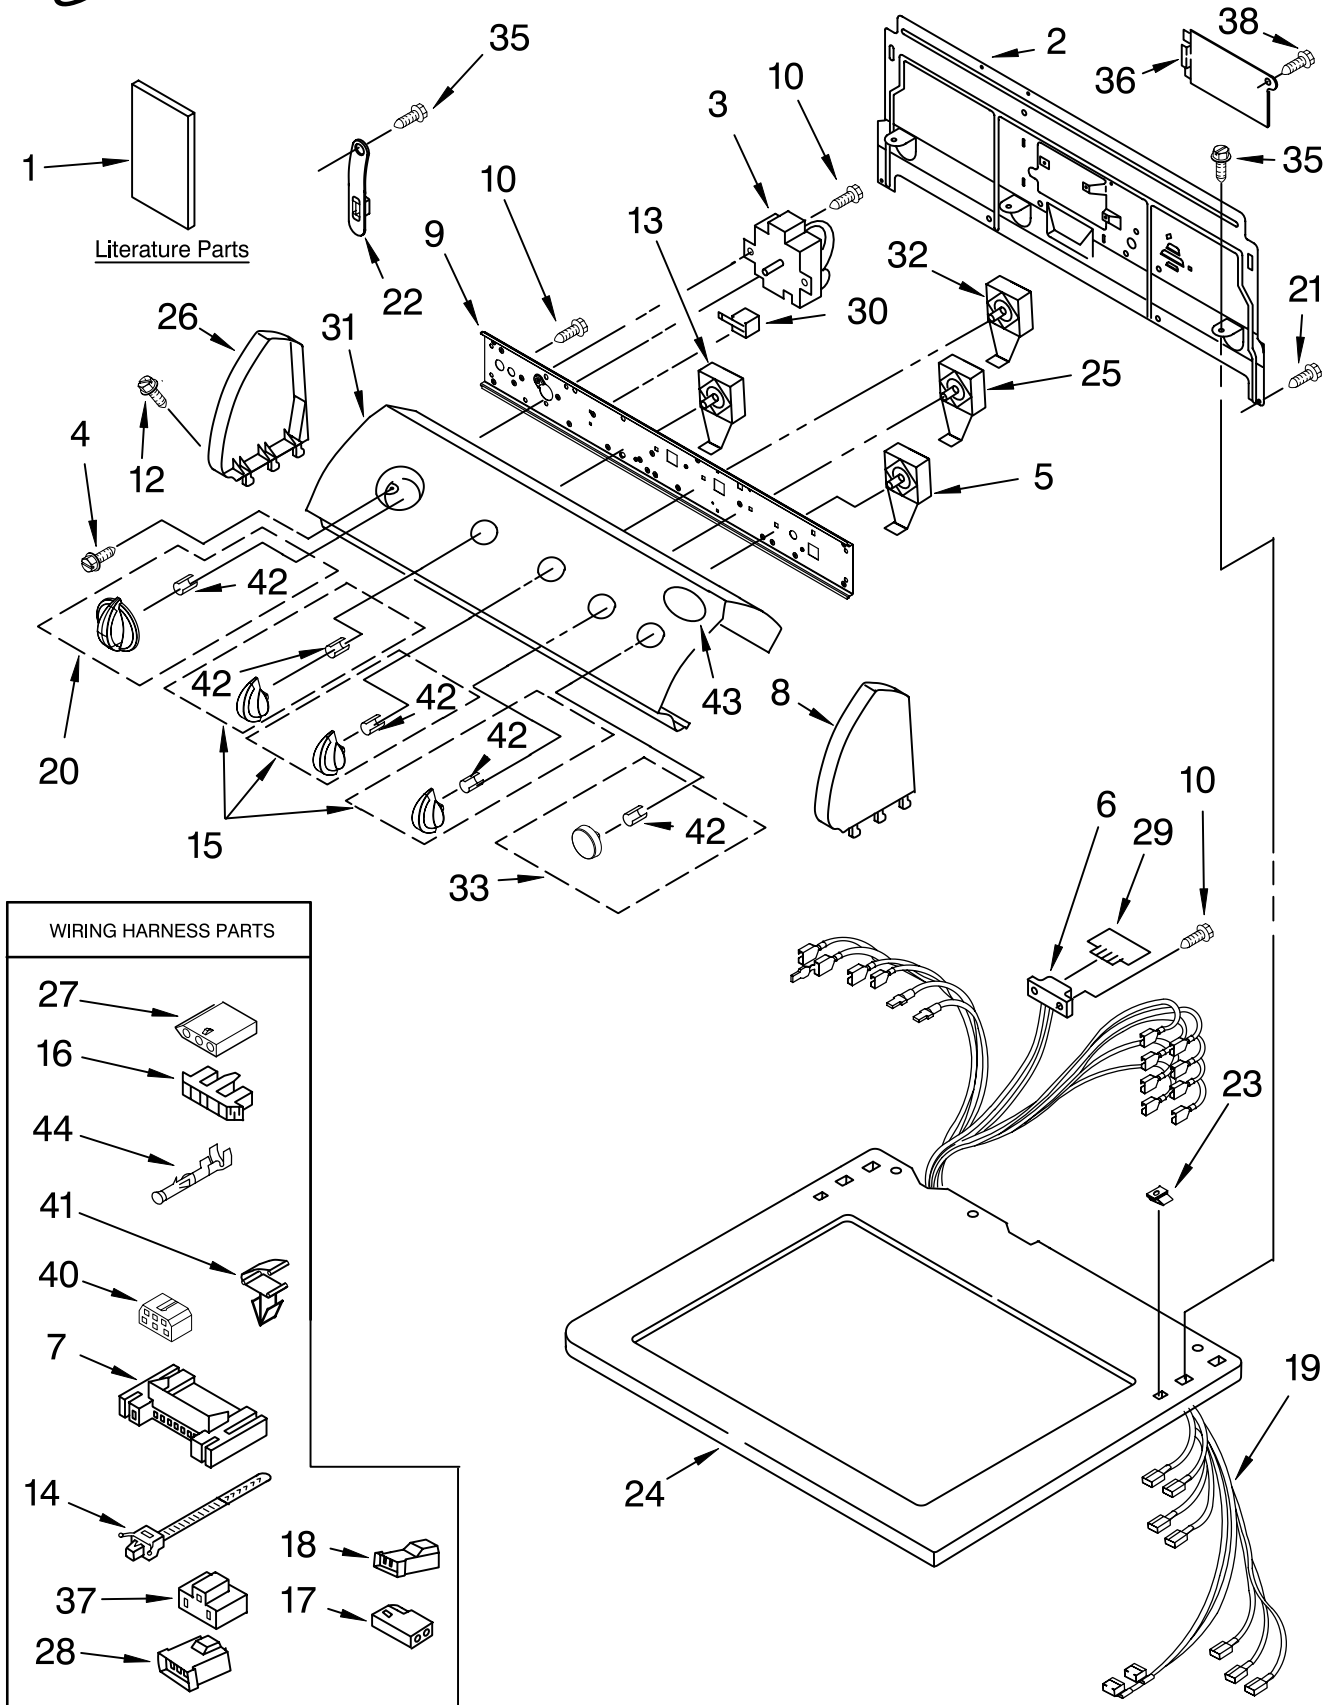

TOP AND CONSOLE PARTS

27" GAS DRYER

For Models: GGQ8811PW0, GGQ8811PG0, GGQ8811PL0
(White/Grey) (Biscuit/Gold) (Pewter)

Literature Parts

WIRING HARNESS PARTS

- 27 → [Image of part 27]
- 16 → [Image of part 16]
- 44 → [Image of part 44]
- 41 → [Image of part 41]
- 40 → [Image of part 40]
- 7 → [Image of part 7]
- 14 → [Image of part 14]
- 18 → [Image of part 18]
- 37 → [Image of part 37]
- 28 → [Image of part 28]
- 17 → [Image of part 17]

FOR ORDERING INFORMATION REFER TO PARTS PRICE LIST