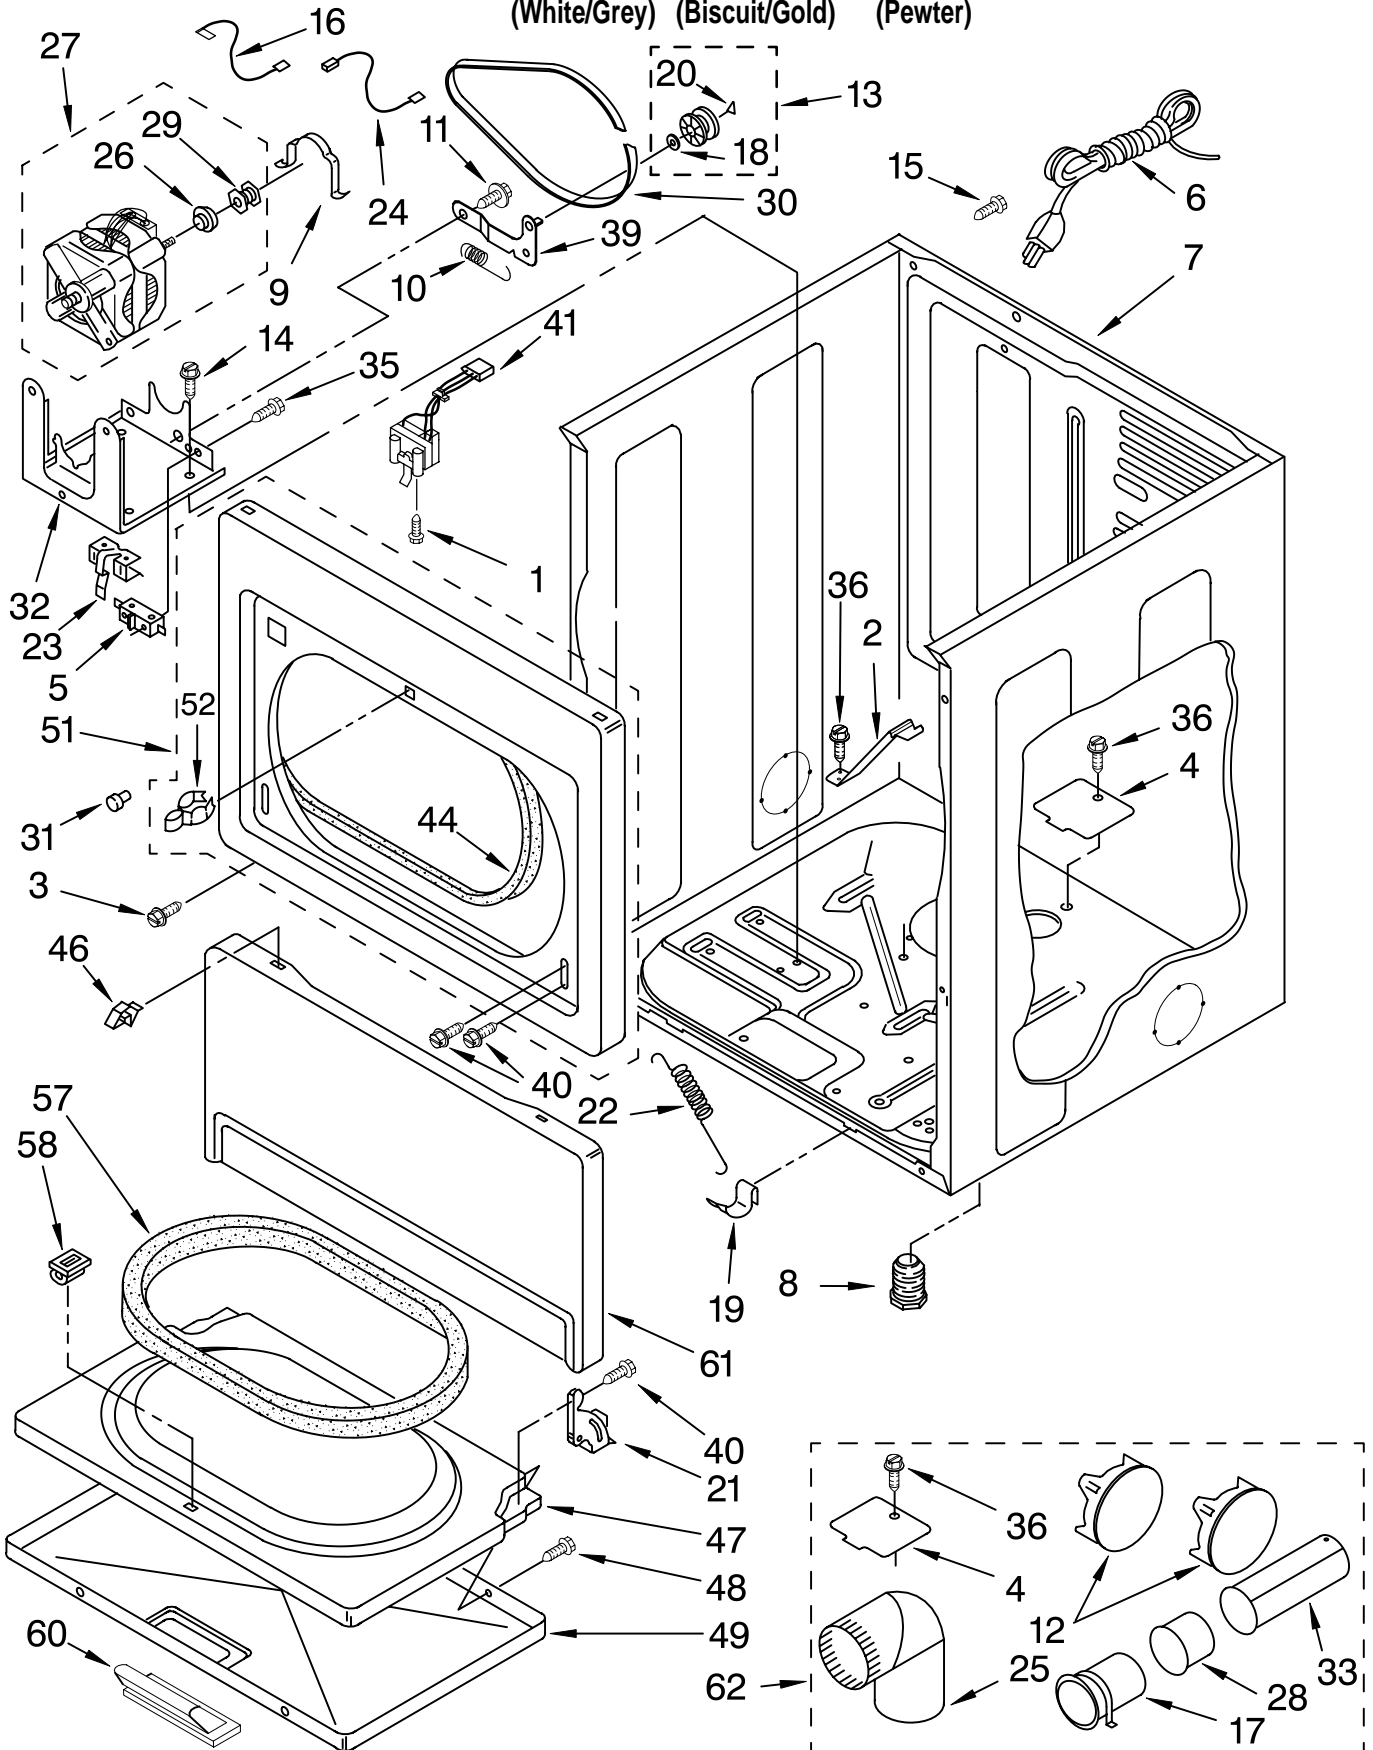

CABINET PARTS

For Models: GGQ8811PW0, GGQ8811PG0, GGQ8811PL0
(White/Grey) (Biscuit/Gold) (Pewter)

FOR ORDERING INFORMATION REFER TO PARTS PRICE LIST

CABINET PARTS

For Models: GGQ8811PW0, GGQ8811PG0, GGQ8811PL0
(White/Grey) (Biscuit/Gold) (Pewter)

Illus. No.	Part No.	DESCRIPTION	Illus. No.	Part No.	DESCRIPTION	Illus. No.	Part No.	DESCRIPTION
1	697773	Screw, 6-20 x 7/8	18	233520	Washer, Thrust	49		Door, Front
2	8529757	Bracket, Burner	19	297092	Clip (2)		8521938	White
3	8281212	Screw, 8-18 x 3/8	20	690997	Tri Ring		8521939	Biscuit
4	3394331	Plate, Cover	21	3387560	Hinge, Door (R.H.)		8521936	Grey
5	3394881	Switch, Broken Belt	22	3387559	Hinge, Door (L.H.)	51		Upper Front Panel
6	344020	Cord, Power	23	3387565	Spring, Door (2)		697227	White
7		Cabinet	24	8066120	Lever, Snap Switch		3977761	Biscuit
	8310656	White	25	3394081	Wire, Belt Switch		3979198	Grey
	8310659	Biscuit	26	49026	4" - 90° Elbow	52	696144	Strike, Door
	8528155	Grey	27	3393657	Restrainer, Belt	57	3390736	Seal, Door
8	3392100	Foot, Dryer	28	8538263	Motor, Assembly 60 HZ.	58	690081	Catch, Door Assembly
	279810	Foot - Optional (Extended Length Package Of 2) (Not Included)	29	3395534	Exhaust Pipe (Short)	60		Handle, Door
9	660658	Clamp, Motor (2)	30	3389729	Pulley 60 HZ.		3979726	Sage
10	3387374	Spring, Idler	31	3387610	Belt, Drive		3979727	Grey
11	3389420	Retainer, Idler	32	693152	Bumper	61		Toe, Panel (Includes Illus. 31)
12		Plug, Multivent	33	3387118	Bracket, Motor		697215	White
	697750	White	35	3395535	Exhaust Pipe (Long)		3977764	Biscuit
	3388311	Biscuit	36	98129	Screw, 6-20 x 1 3/8		3979197	Grey
	3979261	Grey	37	693995	Screw, 8-18 x 3/8	Optional Parts Not Included		
13	3388672	Pulley Assembly	38	3388674	Idler Bracket	Dryer Exhaust Kit (For Side & Bottom Venting)		
14	3390663	Screw, 10-16 x 1/2	39	3357011	Screw, 10-16 x 1/2			
15	697776	Screw, Ground	40	3406107	Door Switch Assembly			
16	3398948	Wire, Jumper (Broken Belt Switch)	41	3387242	Seal, Front Panel			
17	3395532	Exhaust Pipe & Bracket	42	3388229	Retainer			
			43	697655	Door, Rear	62	279818	White
			44	694091	Screw, 8-18 x 3/8		279925	Biscuit
							279969	Grey

OPTIONAL PARTS (NOT INCLUDED)

Illus. No.	Part No.	DESCRIPTION	Illus. No.	Part No.	DESCRIPTION	Illus. No.	Part No.	DESCRIPTION
ACCESSORY PARTS			PAINT, TOUCH-UP (1/2oz.)			PAINT, BULK (1 qt.)		
	4392067	Kit, Dryer Repair		72017	White		799344	White (Uncut)
	3406911	Dry Rack		4392899	Biscuit		4392900	Biscuit(Uncut)
	8522199	Kit, Dryer Vent Testing		4396174	Pewter			
	346764	Kit, Hold-Down (Gas Dryer Mobile Home Installation)	PAINT, PRESSURIZED SPRAY (12 oz.)					
				350930	White			
				4392901	Biscuit			
				4396175	Pewter			
				350938	Primer, Gray			

FOR ORDERING INFORMATION REFER TO PARTS PRICE LIST