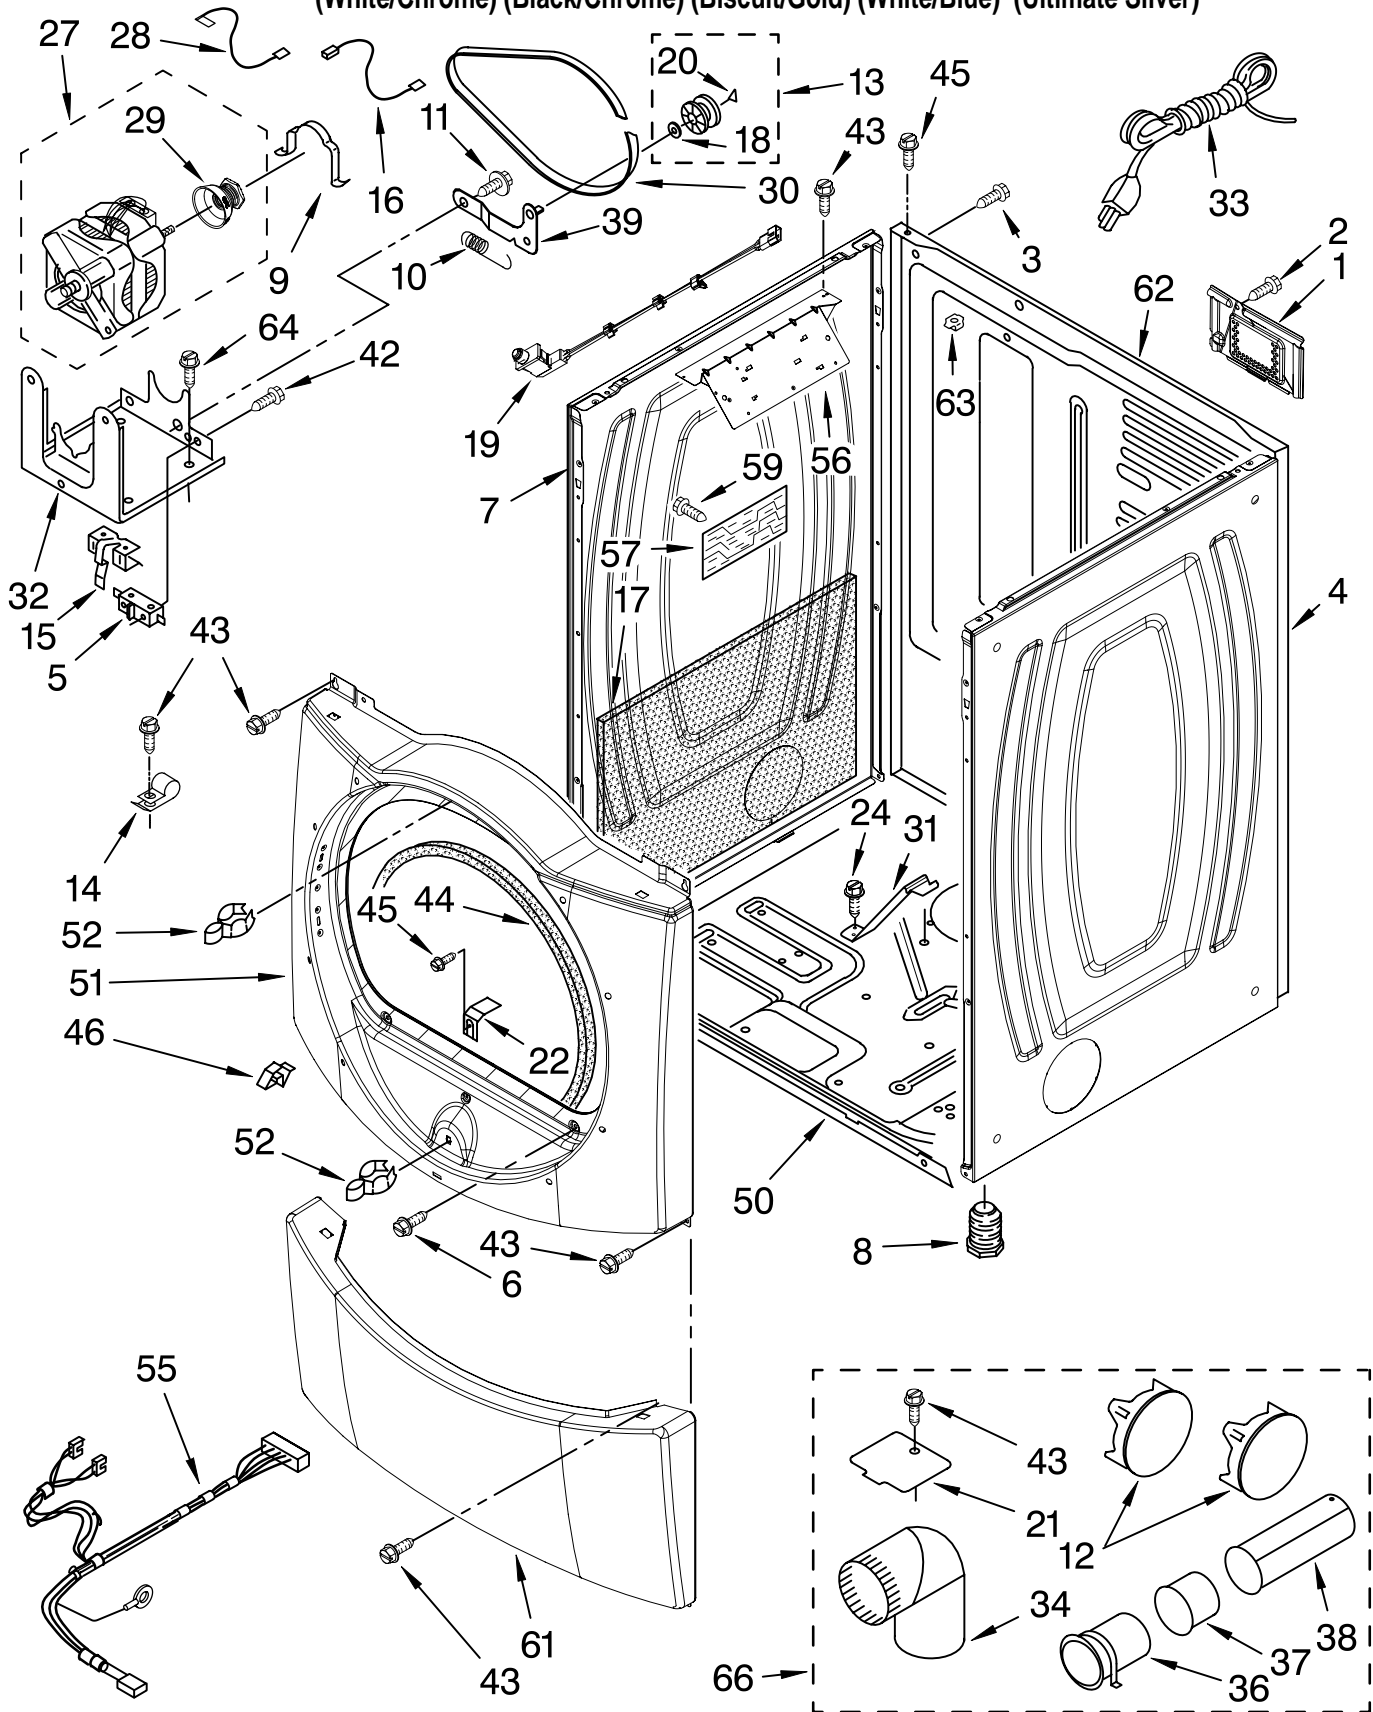

CABINET PARTS

For Models: WGD9400SW0, WGD9400SB0, WGD9400ST0, WGD9400SZ0, WGD9400SU0
(White/Chrome) (Black/Chrome) (Biscuit/Gold) (White/Blue) (Ultimate Silver)

FOR ORDERING INFORMATION REFER TO PARTS PRICE LIST

CABINET PARTS

For Models: WGD9400SW0, WGD9400SB0, WGD9400ST0, WGD9400SZ0, WGD9400SU0
(White/Chrome) (Black/Chrome) (Biscuit/Gold) (White/Blue) (Ultimate Silver)

Illus. No.	Part No.	DESCRIPTION	Illus. No.	Part No.	DESCRIPTION	Illus. No.	Part No.	DESCRIPTION
1	8317340	Cover, Terminal Block	16	3394081	Wire, Belt Switch	51		Front Panel (Includes Illus. 44)
2	3390814	Screw, 8-18 x 3/8	17	8564132	Sound Panel		8578388	White
3	697776	Screw, 10-32 x 5/8 (Ground)	18	233520	Washer, Thrust		8578936	Black
4		Panel, Side (R.H.)	19	8574875	Assembly, Door Switch		8577910	Biscuit
	8578450	White	20	690997	Tri Ring		8578940	Ultimate Silver
	W10095490	Black	21	8066115	Cover-Plate	52	696144	Strike, Door (2)
	8578451	Biscuit	22	8529053	Ramp, Door	55	8579736	Harness, Digital Interface
	W10095480	Ultimate Silver	24	693995	Screw, 8-18 x 3/8	56	8563727	Bracket, Control
5	3394881	Switch, Broken Belt	27	8538263	Motor Assembly 60 HZ.	57	W10110641	Control Board
6	3357011	Screw, 10-16 x 1/2	28	3398948	Wire, Jumper (Broken Belt Switch)	59	3400826	Screw, 8-18 x 3/4
7		Panel, Side (L.H.)	29	8578220	Pulley 60 HZ.	61		Toe, Panel
	8578437	White	30	3387610	Belt, Drive		W10116271	White
	W10095450	Black	31	8529757	Bracket, Burner		W10116273	Black
	8578438	Biscuit	32	3387118	Bracket, Motor		W10116272	Biscuit
	W10095440	Ultimate Silver	33	3401401	Cord, Power		W10116277	Ultimate Silver
8	3392100	Foot, Dryer	34	49026	4" - 90° Elbow	62	8519219	Panel, Rear
	279810	Foot - Optional (Extended Length Package Of 2) (Not Included)	36	8563747	Exhaust Pipe & Bracket	63	692400	Nut, Push-In
9	660658	Clamp, Motor (2)	37	8563750	Exhaust Pipe (Short)	64	343641	Screw, 10-16 x 1/2
10	3387374	Spring, Idler	38	8563749	Exhaust Pipe (Long)	Optional Parts Not Included		
11	3389420	Retainer, Idler	39	3388674	Idler Bracket	Dryer Exhaust Kit		
12		Plug, Multivent	42	98129	Screw, 6-20 x 1 1/16	(For Side & Bottom Venting)		
	697750	White	43	3390647	Screw, 8-18 x 1/2	66	279818	White
	3388309	Black	44	3387242	Seal, Front Panel		279820	Black
	3388311	Biscuit	45	3393008	Screw, 10-16 x 1/2		279925	Biscuit
	8579115	Ultimate Silver	46	8519459	Clip, Toe Panel		280171	Ultimate Silver
13	3388672	Pulley Assembly	50	8519207	Base, Cabinet			
14	3978776	Bracket, Gas Pipe						
15	8066120	Lever, Snap Switch						

FOR ORDERING INFORMATION REFER TO PARTS PRICE LIST