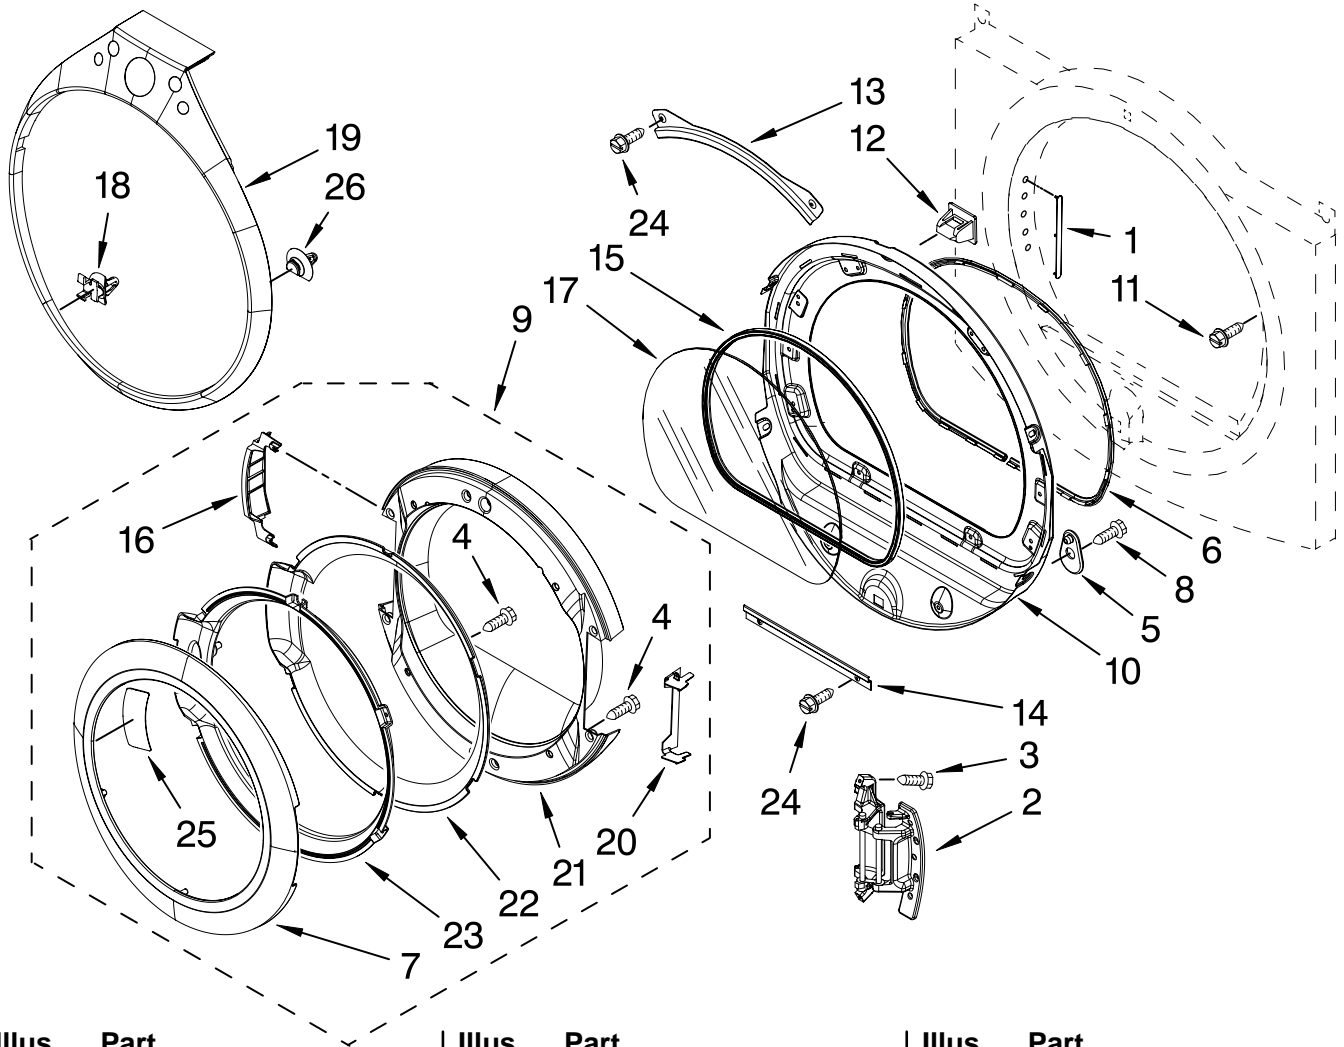

Illus. No.	Part No.	DESCRIPTION	Illus. No.	Part No.	DESCRIPTION	Illus. No.	Part No.	DESCRIPTION
1	W10085210	Label, Hinge Hole White	10	8578229	Door Assembly (Inner) (Includes Illus. 12)	17	8566254	Window
	W10085230	Silver	11	355515	Screw, 8-18 x 11/16	18	8579460	Clip-Trim (2)
2	8577250	Door Hinge Assembly	12	3389441	Door Catch Assembly	19		Tear-drop Trim & Clip Assembly
3	W10017850	Screw, 10-24 x 3/64	13	8519356	Retainer-Window (Upper)		W10107070	Chrome
4	9742177	Screw, 8-18 x 5/8	14	8519354	Retainer-Window (Lower)		W10107120	Black
5	W10048910	Screw-Plug	15	8519353	Gasket, Window		W10107130	Biscuit
6	8577821	Seal-Door	16	8578153	Cover-Hinge, Stationary (LH) (Following Parts Not Included)		W10099210	White/Blue
7		Handle, Ring & Pad Assembly		8578152	Cover-Hinge Stationary (RH)	20	W10107140	Ultimate Silver
	W10047960	Chrome				21	W10074630	Door Shield
	W10048070	Black				22	8578157	Door, Intermediate
	W10048080	Gold				23	8578156	Door Mask
	W10048010	White/Blue				24	8578155	Door Screen
8	3393008	Screw, 10-16 x 1/2				25	3393258	Screw, 10-16 x 3/8
9		Door Assembly (Outer)				26	8580116	Pad-Handle
	8579520	Chrome					W10059060	Clip-Trim (6)
	8579521	Gold						
	8579514	White/Blue						