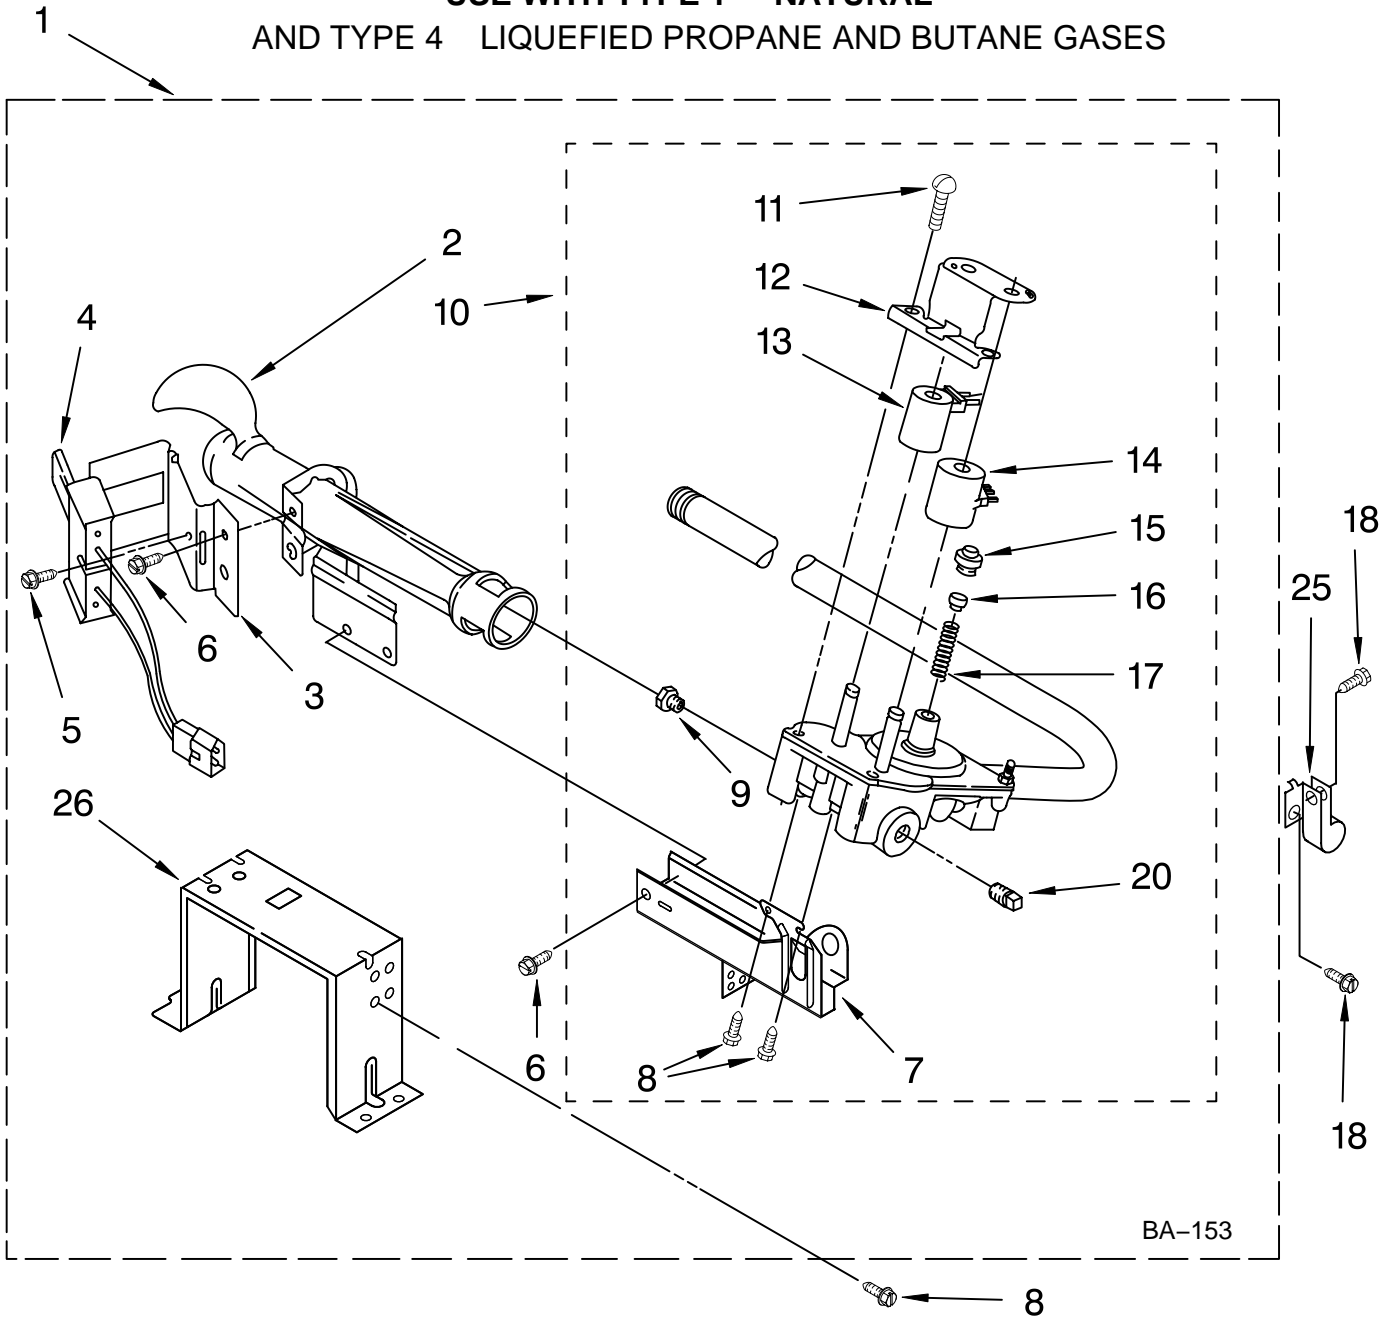

8576353 BURNER ASSEMBLY

For Models: WGD9400SW0, WGD9400SB0, WGD9400ST0, WGD9400SZ0, WGD9400SU0
(White/Chrome) (Black/Chrome) (Biscuit/Gold) (White/Blue) (Ultimate Silver)

**USE WITH TYPE 1 – NATURAL
AND TYPE 4 LIQUEFIED PROPANE AND BUTANE GASES**

FOR ORDERING INFORMATION REFER TO PARTS PRICE LIST