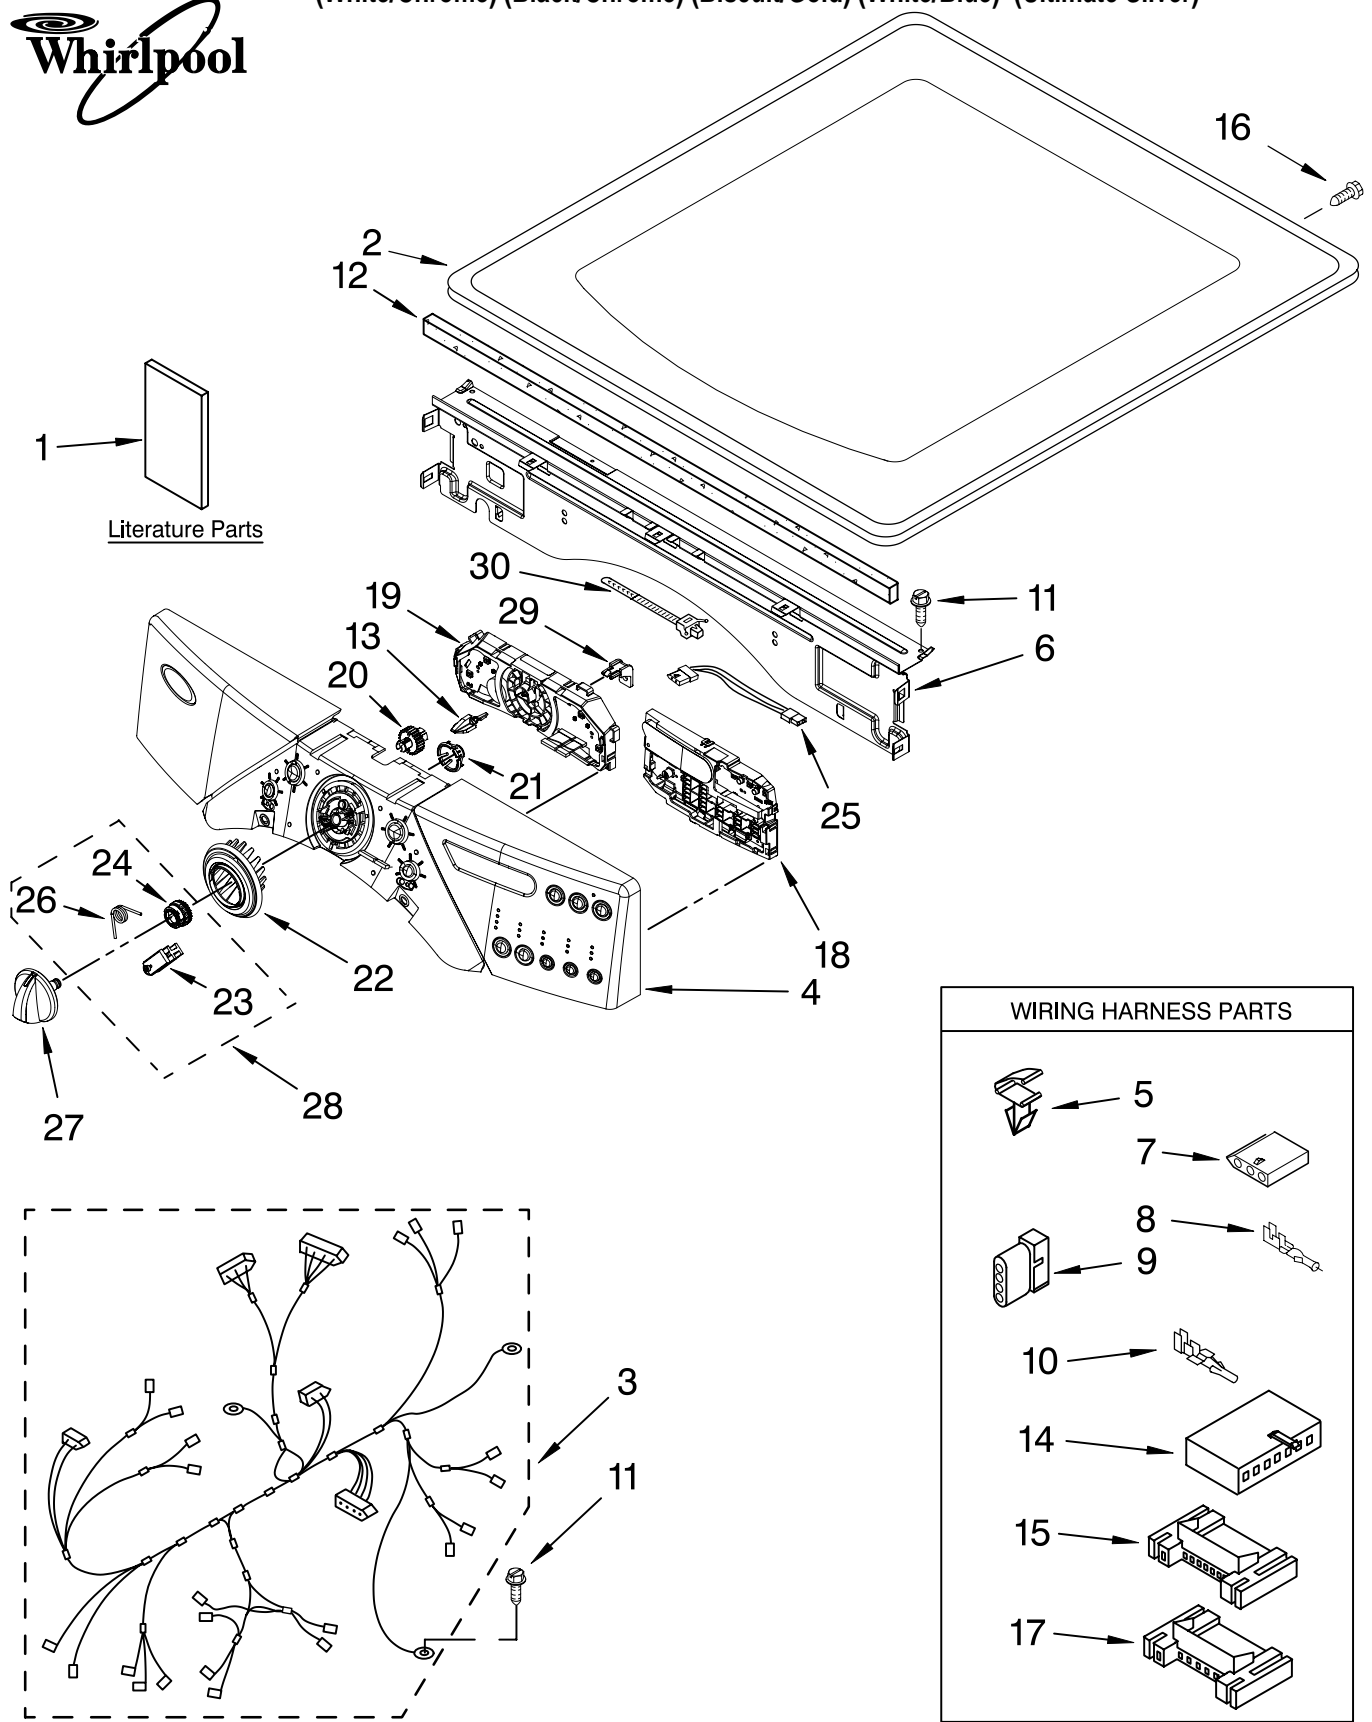

TOP AND CONSOLE PARTS

GAS DRYER

For Models: WGD9400SW0, WGD9400SB0, WGD9400ST0, WGD9400SZ0, WGD9400SU0
 (White/Chrome) (Black/Chrome) (Biscuit/Gold) (White/Blue) (Ultimate Silver)

FOR ORDERING INFORMATION REFER TO PARTS PRICE LIST

TOP AND CONSOLE PARTS

For Models: WGD9400SW0, WGD9400SB0, WGD9400ST0, WGD9400SZ0, WGD9400SU0
(White/Chrome) (Black/Chrome) (Biscuit/Gold) (White/Blue) (Ultimate Silver)

Illus. No.	Part No.	DESCRIPTION	Illus. No.	Part No.	DESCRIPTION	Illus. No.	Part No.	DESCRIPTION
1		Literature Parts	9	3936144	Plug, Terminal	23	W10012810	Rast, Wheel Assy. (Service Only With Item. 28)
	W10110851	Use & Care Guide	10	94613	Terminal			
	W10110638	Tech Sheet	11	3390647	Screw, 8-18 x 1/2	24	W10012460	Detent Wheel (Service Only With Item. 28)
	W10111226	Guide, Quick Start	12	W10112267	Foam-Seal			
2		Top	13	W10030070	Array-Power	25	W10071240	Harness, Communication
	8519251	White	14	3936150	Connector, 7-Circuit	26	W10012820	Knob, Spring (Service Only With Item. 28)
	8579997	Black	15	3395683	Connector, (Motor)			
	8519252	Biscuit	16	8281225	Screw, 8-18 x 1/2	27		Knob, Control (Includes: Item. 21)
	W10114785	Ultimate Silver	17	2203186	Connector, 5-Circuit		W10116702	White
3	8579737	Harness, Main	18	W10031430	User-Interface (Right)		W10116705	Black
4		Panel, Console (Includes Illus: 20,21,22,27,28.)	19	W10048210	User-Interface Center (Includes Illus: 13.)		W10116703	Biscuit
	W10116695	White	20	W10012430	Encoder-Wheel		W10116706	Blue
	W10116698	Black	21	W10012440	Retainer-Snap	28	W10116704	Ultimate Silver
	W10116696	Biscuit	22	W10012410	Knob, Light Ring (Includes: Illus. 21)	28	280230	Encoder, Wheel Kit (Includes Items: 23, 24 & 26)
	W10116699	White/Blue						
	W10116697	Ultimate Silver						
5	3394427	Clip, Harness				29	W10112268	Clip-Harness (4)
6	W10006840	Bracket, Console (Includes No.12)				30	3391018	Tie, Cable
7	353424	Connector, Sensor						
8	94614	Terminal						