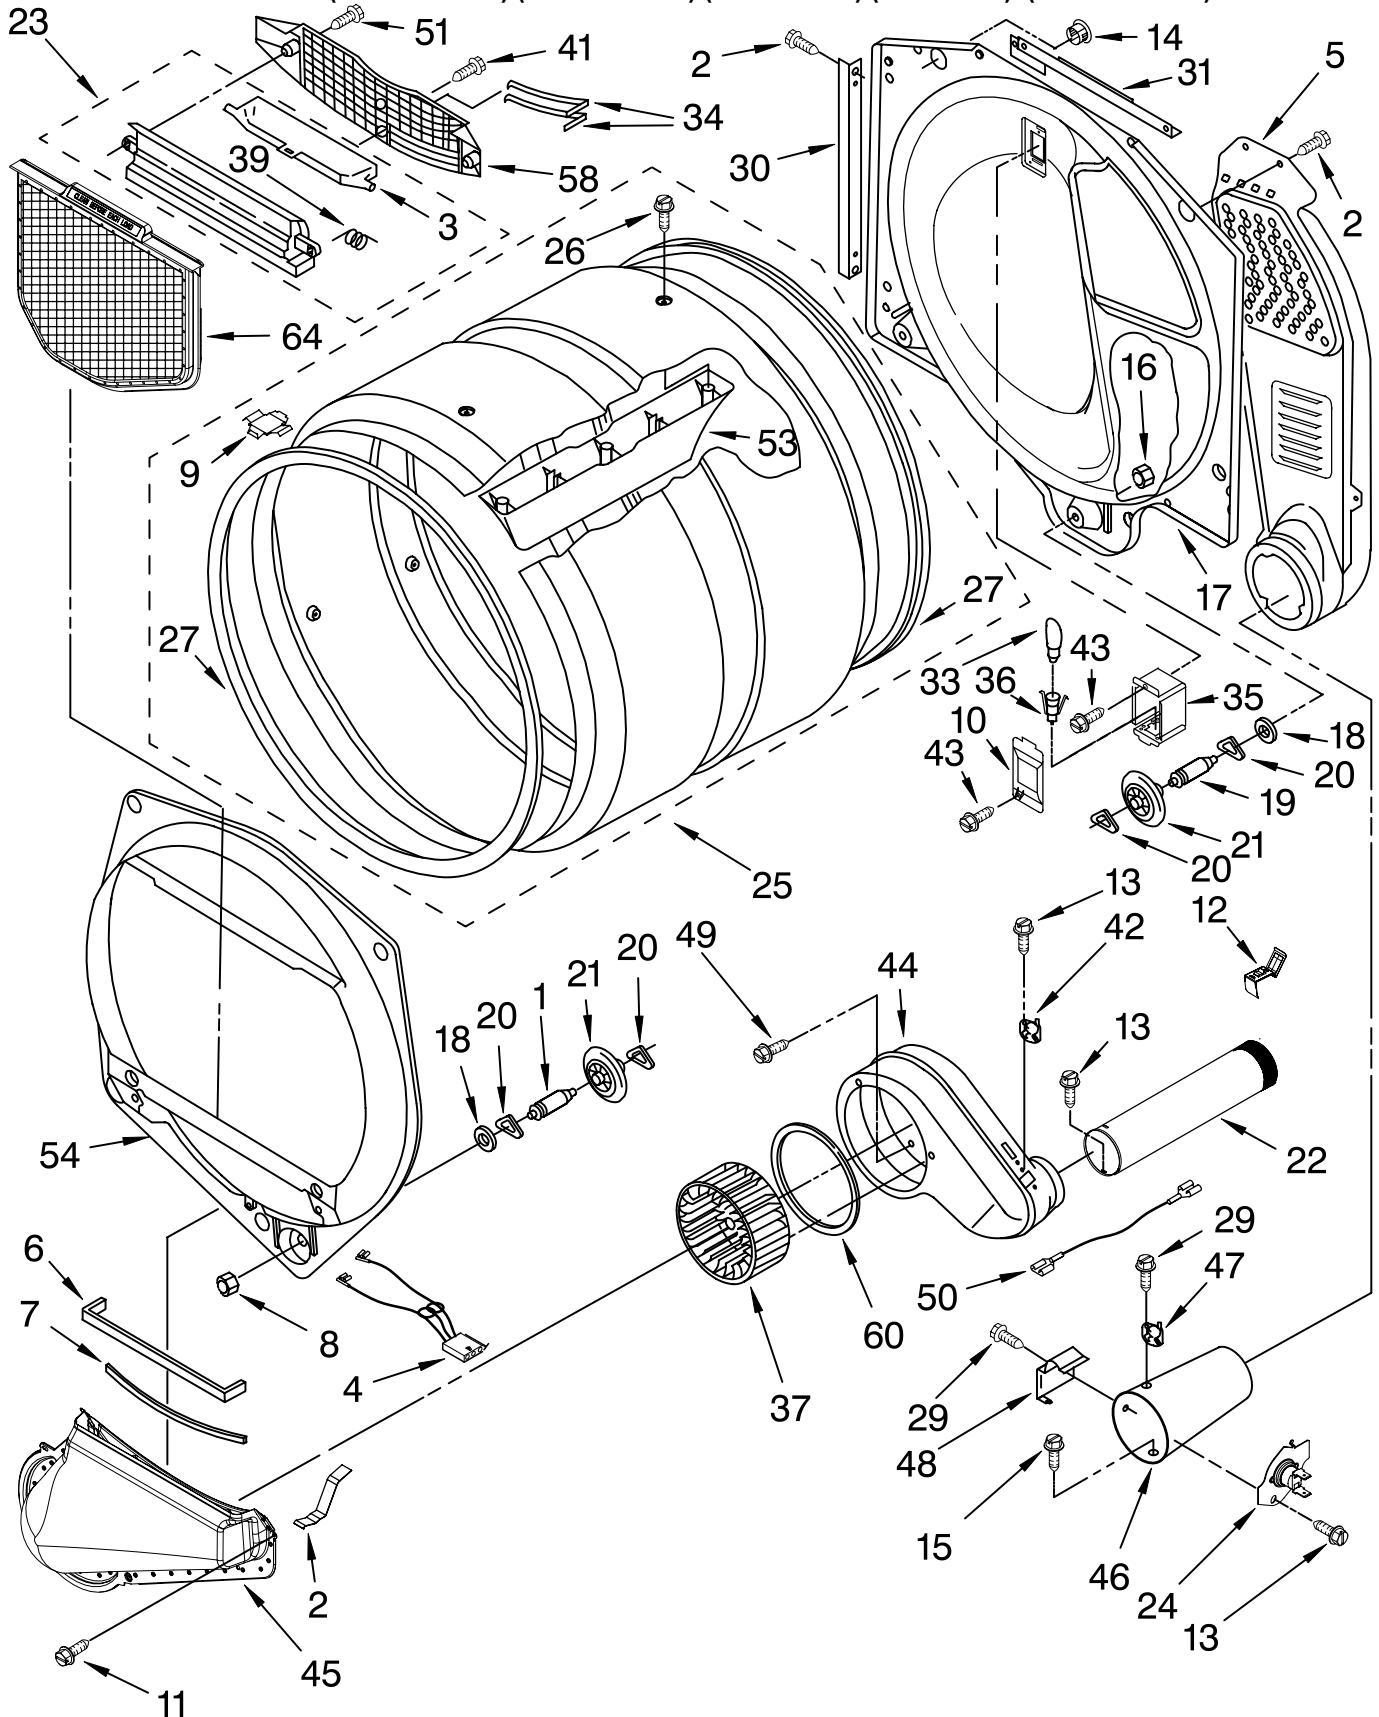

BULKHEAD PARTS

For Models: WGD9400SW0, WGD9400SB0, WGD9400ST0, WGD9400SZ0, WGD9400SU0
(White/Chrome) (Black/Chrome) (Biscuit/Gold) (White/Blue) (Ultimate Silver)

FOR ORDERING INFORMATION REFER TO PARTS PRICE LIST

BULKHEAD PARTS

For Models: WGD9400SW0, WGD9400SB0, WGD9400ST0, WGD9400SZ0, WGD9400SU0
(White/Chrome) (Black/Chrome) (Biscuit/Gold) (White/Blue) (Ultimate Silver)

Illus. No.	Part No.	DESCRIPTION	Illus. No.	Part No.	DESCRIPTION	Illus. No.	Part No.	DESCRIPTION
1	8575324	Shaft, R.H. Thread	17	8520836	Bulkhead, Rear	39	3394986	Spring, Lint
2	8066208	Clip-Spring	18	3387459	Washer, Support			Screen Door
3	3394984	Door, Lint Screen	19	8575325	Shaft, L.H. Thread	41	695240	Screw, 8-18 x 1/2
4	3406653	Harness, Sensor	20	690997	Ring, Tri	42	8577274	Thermistor
5	3394346	Air Duct Assembly	21	8536973	Roller, Support	43	487909	Screw, 8-15 x 1/2
6	697813	Seal, Outlet Housing	22	8563745	Exhaust Pipe	44	8544362	Housing, Blower
7	697814	Seal, Drum Front	23	3394985	Housing, Outlet	45	8066168	Lint Duct Assembly
8	3934666	Nut, 3/8 x 16(R.H.)	24	8573713	Thermal, Cut-Off	46	8573824	Funnel, Burner
9	8066086	Drum Hole Plug	25	697282	Complete Drum Assembly	47	8573028	Thermostat, High-Limit 205°F (96°C)
10	3402841	Lens, Drum Light	26	W10109200	Screw, 11-16 x 3/4	48	338906	Sensor, Radiant
11	359625	Screw, 8-18 x 1/2	27	697694	Seal, Drum	49	489463	Screw, 8-18 x 5/8
12	8572105	Clip, Exhaust Pipe	29	90767	Screw, 8-18 x 3/8	50	3401710	Jumper, TCO Hi-Limit
13	8533971	Screw, 8-18 x 5/16	30	8519221	Channel Bracket, Rear Bulkhead (2)	51	3387230	Screw, 10-16 x 1
14	8529007	Plug, Rear Bulkhead	31	8571651	Bracket, Upper Rear Bulkhead	53	697693	Baffle, Drum
15	693995	Screw, 8-18 x 3/8	33	3406124	Bulb, Light	54	8519245	Bulkhead, Front
16	W10001120	Nut, 3/8-16 (L.H.)	34	3387223	Electrode, Sensor	58	8299979	Grill, Outlet
			35	3977373	Bracket, Drum Light	60	697770	Seal, Cover Plate
			36	3403634	Socket Assembly	64	8572268	Lint, Screen
			37	697772	Wheel, Blower			

FOR ORDERING INFORMATION REFER TO PARTS PRICE LIST