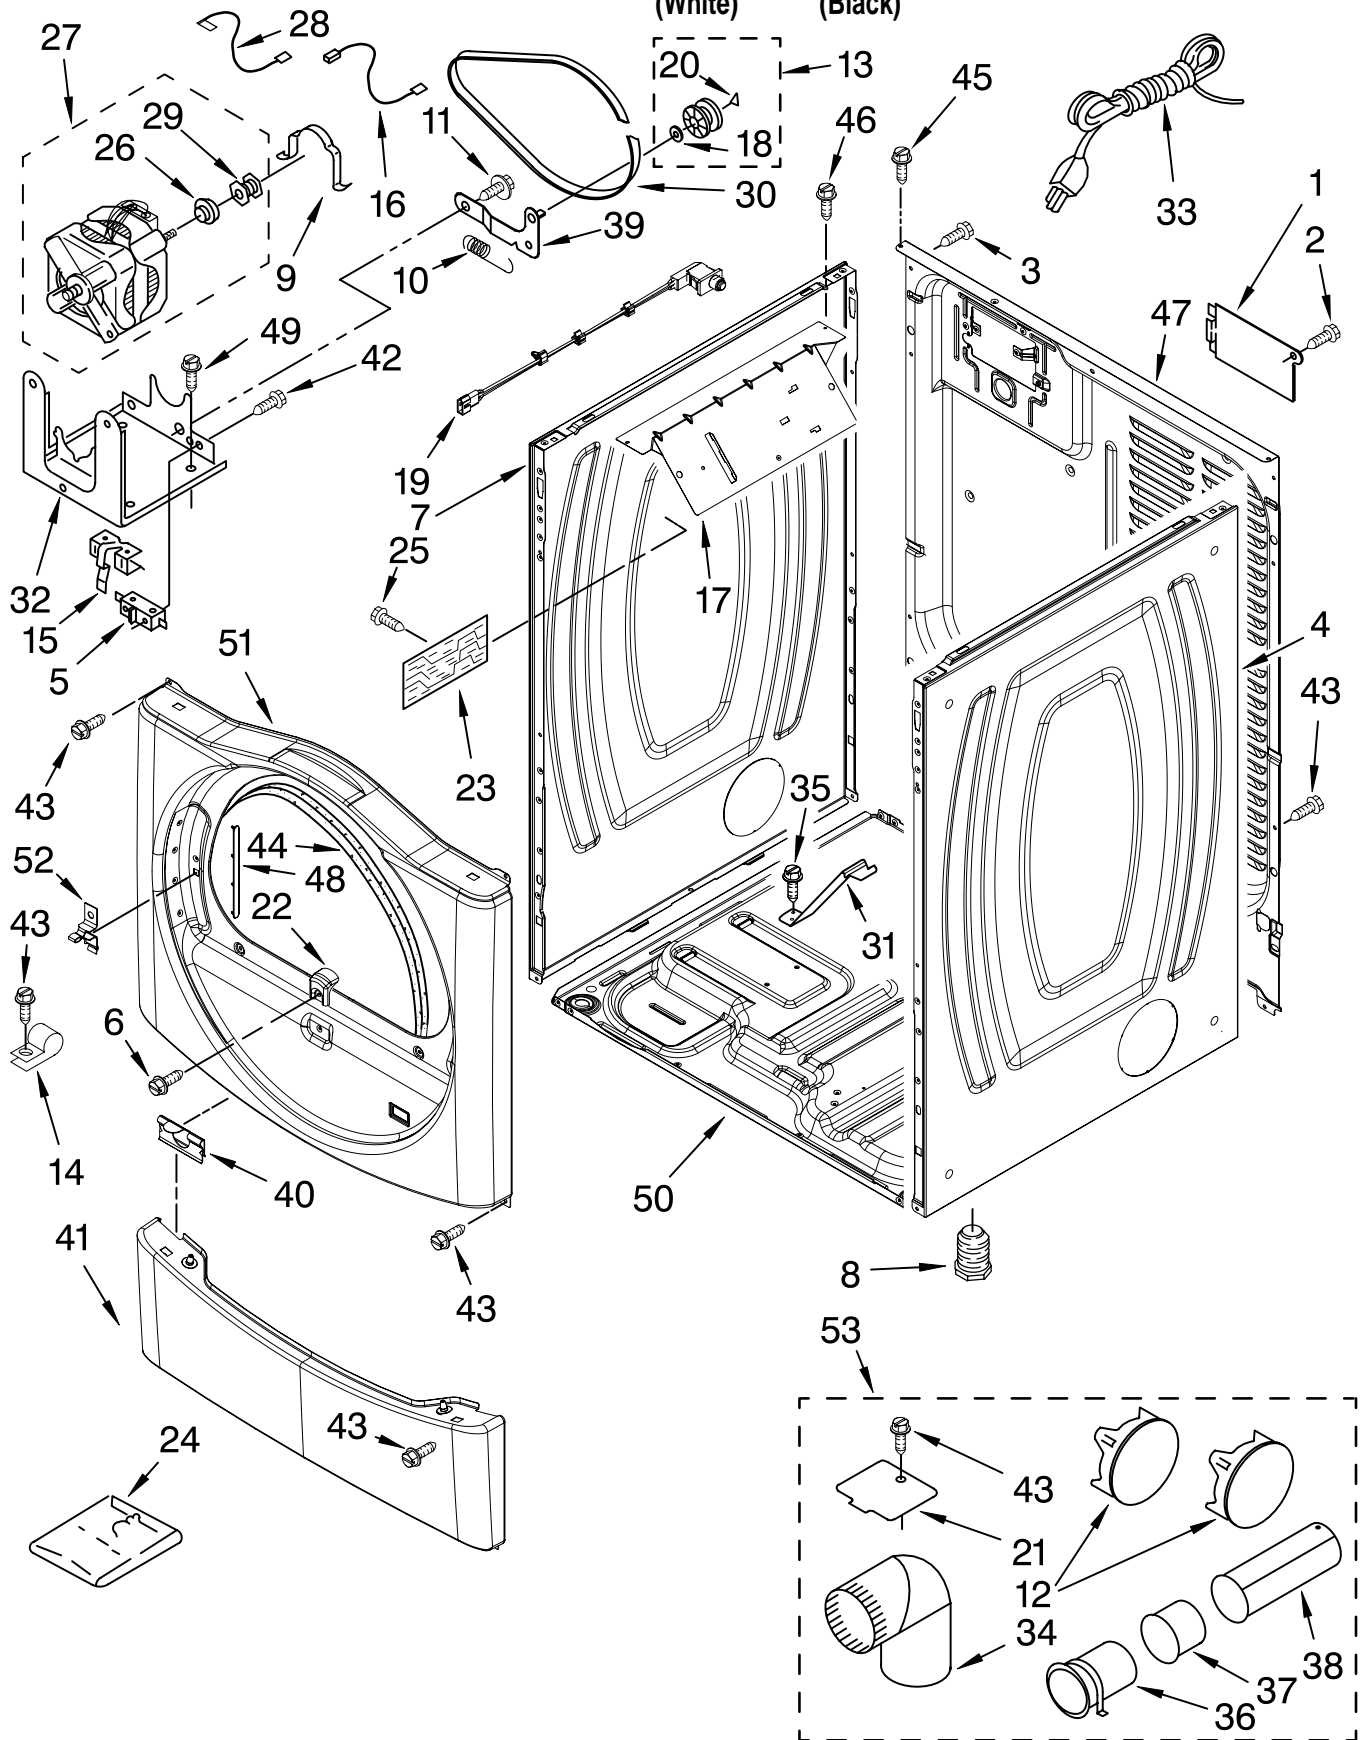

CABINET PARTS

For Model: WGD8300SW1, WGD8300SB1
(White) (Black)

FOR ORDERING INFORMATION REFER TO PARTS PRICE LIST

CABINET PARTS

For Model: WGD8300SW1, WGD8300SB1
(White) (Black)

Illus. No.	Part No.	DESCRIPTION	Illus. No.	Part No.	DESCRIPTION	Illus. No.	Part No.	DESCRIPTION
1	8317340	Cover, Terminal Block	17	8563727	Bracket, Control	39	3388674	Idler Bracket
2	3390814	Screw, 8-18 x 3/8	18	W10121334	Washer, Thrust	40	8519459	Clip, Toe Panel
3	8533974	Screw Ground	19	8574875	Switch, Assembly Door	41	8540621	Toe, Panel White
4	8565048	Panel, Side (R.H.) White	20	690997	Tri Ring		W10112964	Black
	W10112963	Black	21	8066115	Cover-Plate	42	98129	Screw, 6-20 x 1 1/16
5	3394881	Switch, Broken Belt	22	8580015	Ramp, Door	43	3390647	Screw, 8-18 x 1/2
6	3357011	Screw, 10-16 x 1/2	23	W10111606	Control Board	44	3387242	Seal, Front Panel
7	8565054	Panel, Side (L.H.) White	24	8572546	Kit, Stack Assembly	45	3393008	Screw, 10-16 x 1/2
	W10112962	Black	25	8533971	Screw, 8-18 x 5/16	46	688983	Screw, 8-18 x 1/16
8	3392100	Foot, Dryer	26	3393657	Restrainer, Belt	47	8565059	Panel, Rear
	279810	Foot - Optional (Extended Length Package Of 2) (Not Included)	27	8538263	Motor Assembly 60 HZ.	48	8565043	Plug, Strip Front Panel
9	660658	Clamp, Motor (2)	28	3398948	Wire, Jumper (Broken Belt Switch)	49	343641	Screw, 10-16 x 1/2
10	3387374	Spring, Idler	29	3389729	Pulley 60 HZ.	50	8565046	Base, Cabinet
11	3389420	Retainer, Idler	30	3387610	Belt, Drive	51		Front Panel (Includes Illus. 44)
12	3389420	Plug, Multivent	31	8529757	Bracket, Burner		8580257	White
	697750	White	32	3387118	Bracket, Motor		W10129648	Black
	3388309	Black	33	3401401	Cord, Power	52	8565122	Strike, Door (1)
13	3388672	Pulley Assembly	34	49026	4" - 90° Elbow	Optional Parts Not Included		
14	3978776	Bracket, Gas Pipe	35	693995	Screw, 8-18 x 3/8	Dryer Exhaust Kit		
15	8066120	Lever, Snap Switch	36	3395532	Exhaust Pipe & Bracket	(For Side & Bottom Venting)		
16	3394081	Wire, Belt Switch	37	3395534	Exhaust Pipe (Short)			
			38	3395535	Exhaust Pipe (Long)	53	279818	White
							279820	Black

FOR ORDERING INFORMATION REFER TO PARTS PRICE LIST