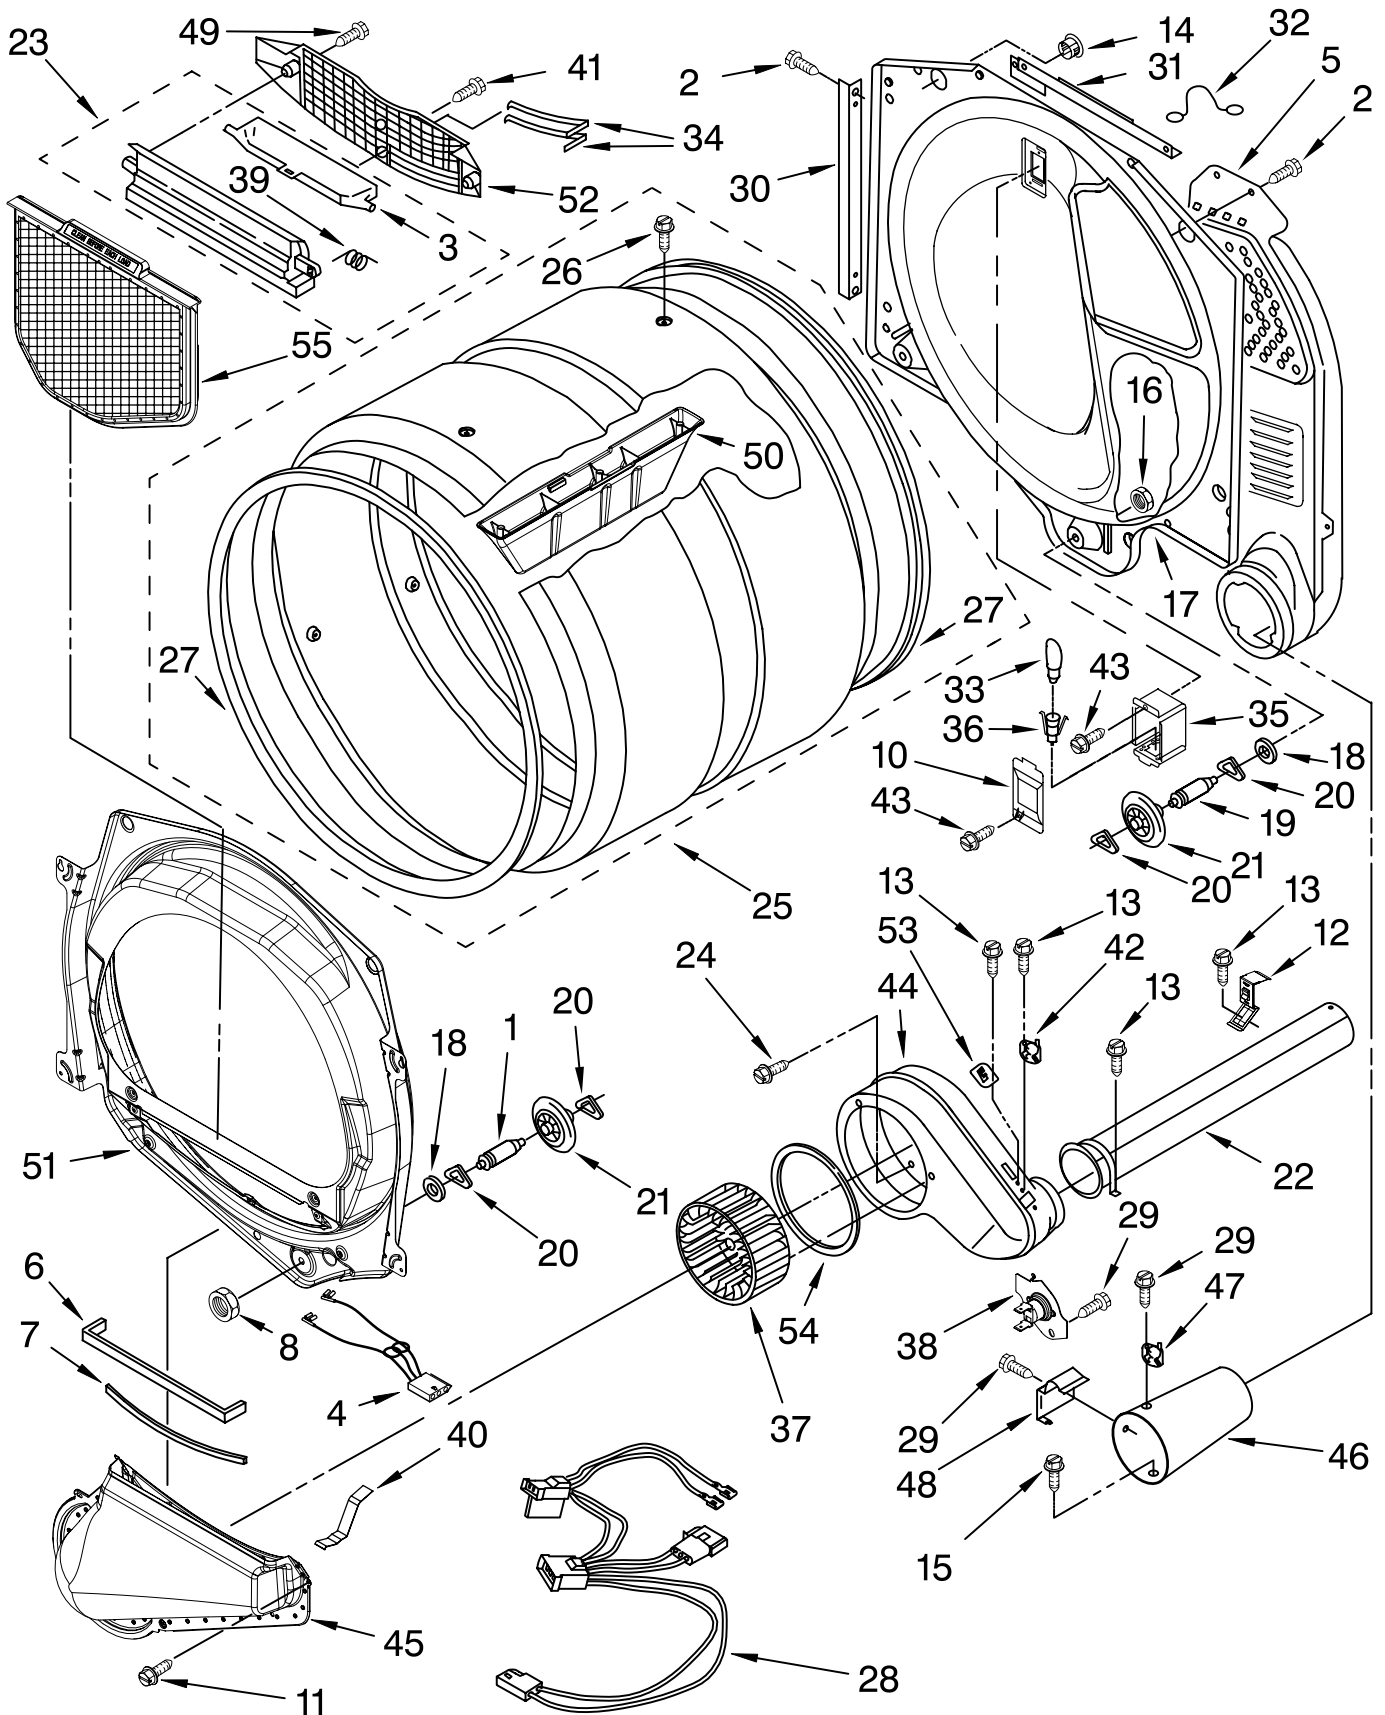

BULKHEAD PARTS

For Model: WGD8300SW1, WGD8300SB1
(White) (Black)

FOR ORDERING INFORMATION REFER TO PARTS PRICE LIST

BULKHEAD PARTS

For Model: WGD8300SW1, WGD8300SB1
(White) (Black)

Illus. No.	Part No.	DESCRIPTION	Illus. No.	Part No.	DESCRIPTION	Illus. No.	Part No.	DESCRIPTION
1	8575325	Shaft, R.H. Thread	19	8575324	Shaft, L.H. Thread	36	3403634	Socket Assembly
2	3390647	Screw, 8-18 x 1/2	20	690997	Ring, Tri	37	697772	Wheel, Blower
3	W10153413	Door, Lint Screen	21	8536973	Roller, Support	38	8573713	Thermal Cut-Off
4	3406653	Harness, Sensor	22	8563728	Exhaust Pipe	39	3394986	Spring, Lint Screen Door
5	3394346	Air Duct Assembly	23	W10153423	Housing, Outlet Assembly	40	8066208	Clip-Spring
6	697813	Seal, Outlet Housing	24	489463	Screw, 8-18 x 5/8	41	695240	Screw, 8-18 x 1/2
7	697814	Seal, Drum Front	25	W10153420	Complete Drum Assembly	42	8577274	Thermistor
8	3934666	Nut, 3/8 x 16(R.H.)	26	W10109200	Screw, 11-16 x 3/4	43	487909	Screw, 8-15 x 1/2
10	3402841	Lens, Drum Light	27	697694	Seal, Drum	44	8544362	Housing, Blower
11	359625	Screw, 8-18 x 1/2	28	3401850	Harness-Gas	45	8066168	Lint Duct Assembly
12	8572105	Clip, Exhaust Pipe	29	90767	Screw, 8-18 x 3/8	46	8573824	Funnel, Burner
13	8533971	Screw, 8-18 x 5/16	30	8519221	Channel Bracket, Rear Bulkhead (2)	47	8573028	Thermostat, High-Limit 205°F (96°C)
14	8529007	Plug, Rear Bulkhead	31	8571651	Bracket, Upper Rear Bulkhead	48	338906	Sensor, Radiant
15	693995	Screw, 8-18 x 3/8	32	3401707	Wire Jumper	49	3387230	Screw, 10-16 x 1
16	W10001120	Nut, 3/8-16 (L.H.)	33	3406124	Bulb, Light	50	W10153409	Baffle, Drum
17	8520836	Bulkhead, Rear	34	3387223	Electrode, Sensor	51	8565061	Bulkhead, Front
18	3387459	Washer, Support	35	8578825	Bracket, Drum Light	52	W10153412	Grill, Outlet
						53	3392519	Thermal Fuse
						54	697770	Seal, Cover Plate
						55	W10049370	Lint, Screen

FOR ORDERING INFORMATION REFER TO PARTS PRICE LIST