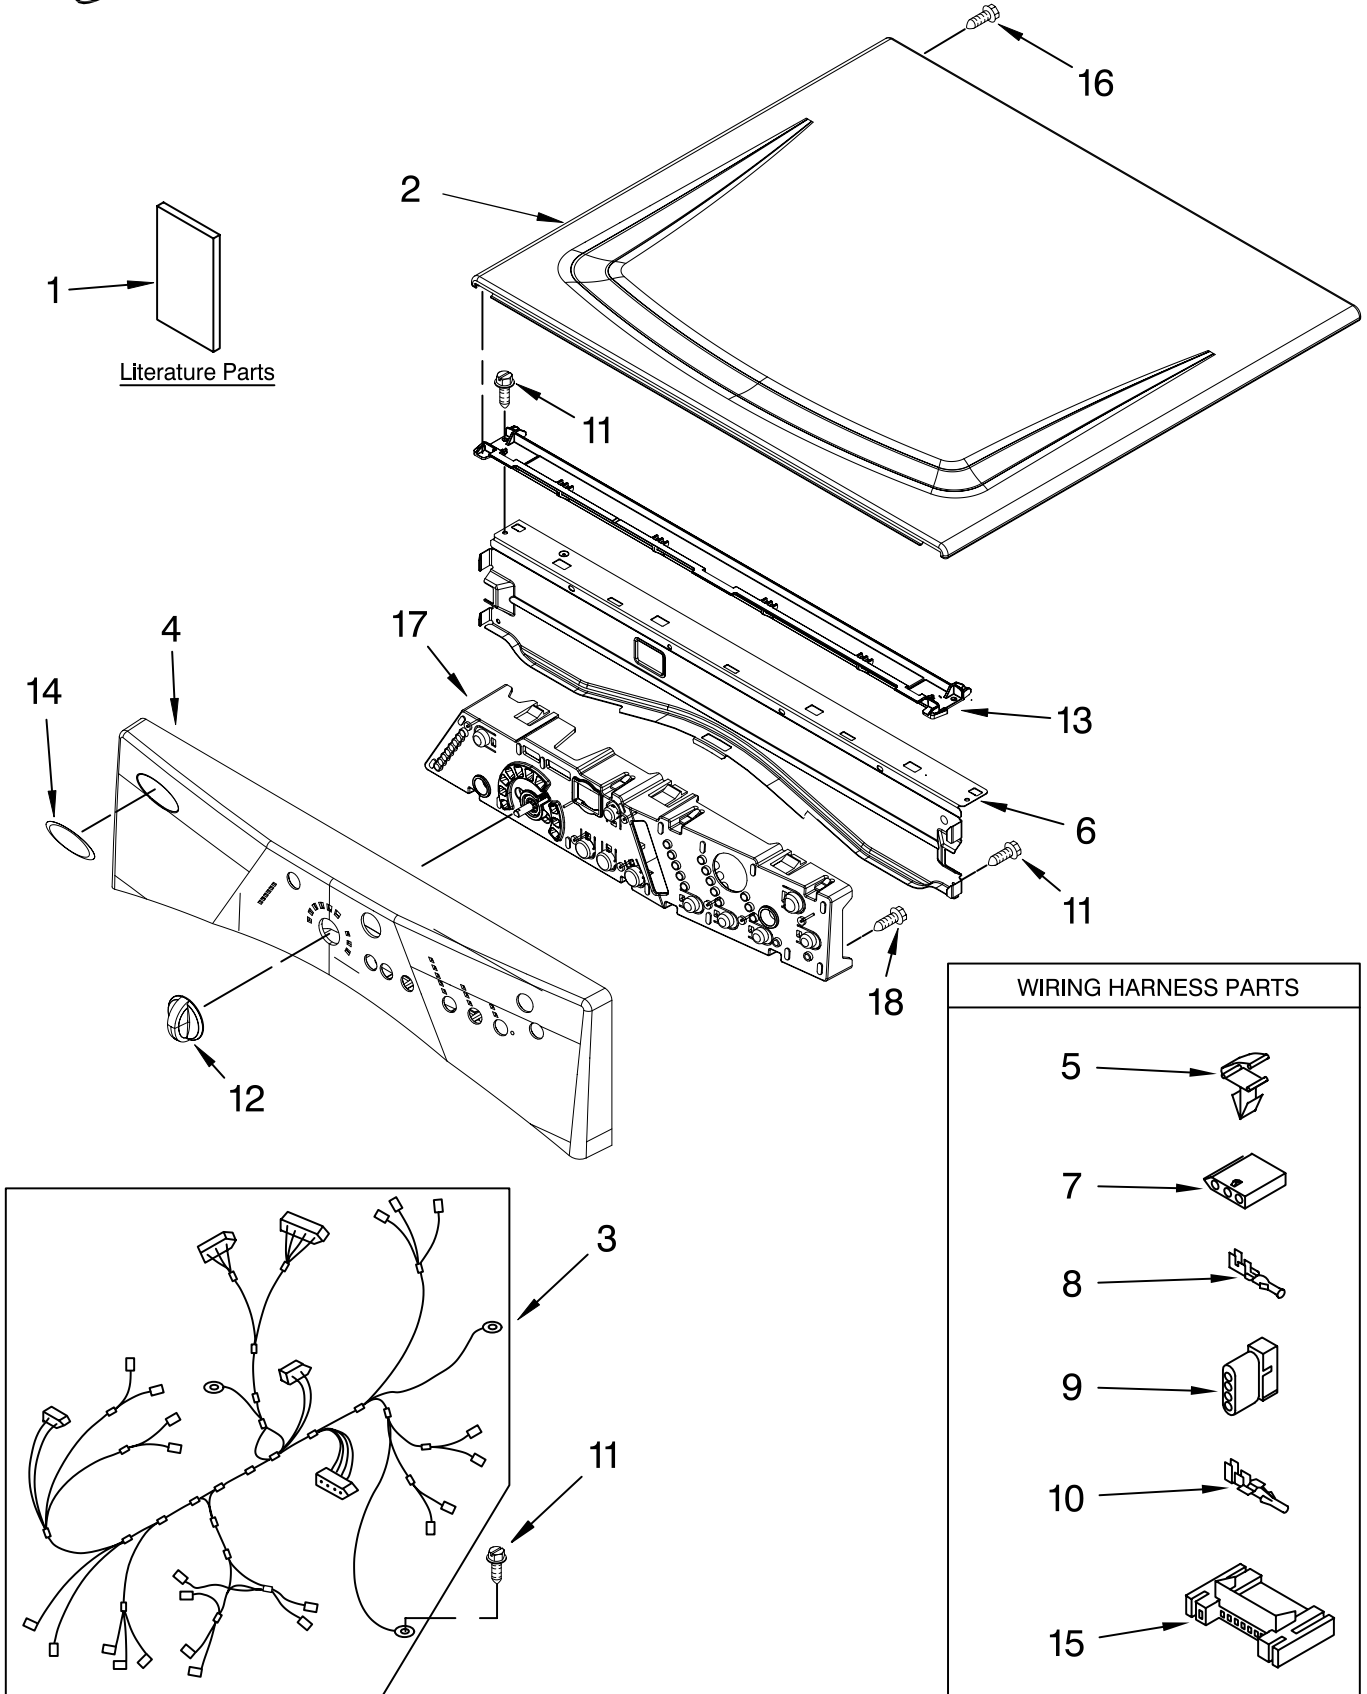

# TOP AND CONSOLE PARTS

27" GAS DRYER

For Model: WGD8300SW1, WGD8300SB1  
(White) (Black)

FOR ORDERING INFORMATION REFER TO PARTS PRICE LIST

# TOP AND CONSOLE PARTS

For Model: WGD8300SW1, WGD8300SB1  
(White) (Black)

<b>Illus. No.</b>	<b>Part No.</b>	<b>DESCRIPTION</b>
1		Literature Parts
	8578902	Use & Care Guide
	8578904	Guide, Quick Start
	8578834	Tech Sheet
2		Top
	8563730	White
	W10129703	Black
3	W10110973	Harness, Main
4		Panel, Console
	W10099598	White
	W10099631	Black
5	3394427	Clip, Harness
6	8565237	Bracket, Console
7	353424	Connector, Sensor
8	94614	Terminal
9	3936144	Plug, Terminal
10	94613	Terminal
11	3390647	Screw, 8-18 x 1/2
12		Knob
	8574963	White
	W10129067	Black
13	8574968	Channel, Water
14	W10117943	Badge, Assembly
15	3395683	Connector, (Motor)
16	3400238	Screw, 2-28 x 1/2
17	8571955	Assembly, User Interface
18	3400238	Screw, 2-28 x 1/2