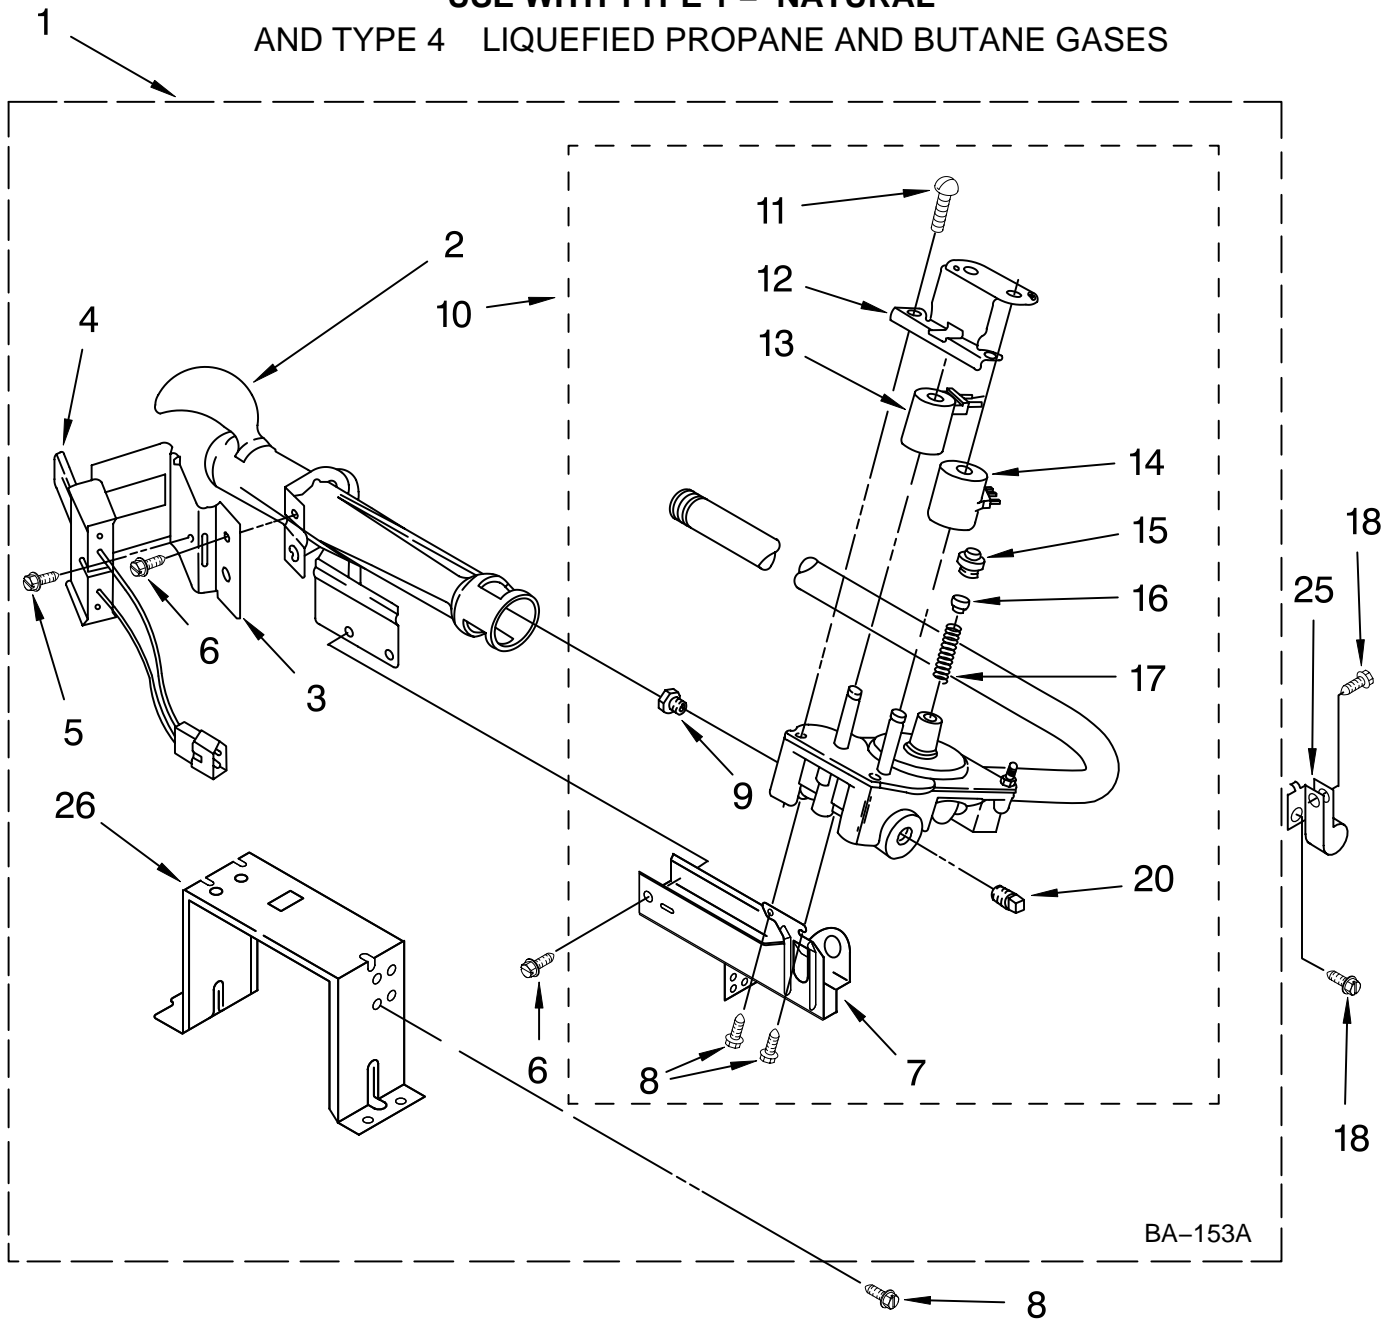

8576353 BURNER ASSEMBLY

For Model: WGD8300SW1, WGD8300SB1
(White) (Black)

**USE WITH TYPE 1 – NATURAL
AND TYPE 4 LIQUEFIED PROPANE AND BUTANE GASES**

FOR ORDERING INFORMATION REFER TO PARTS PRICE LIST

8576353 BURNER ASSEMBLY

For Model: WGD8300SW1, WGD8300SB1
(White) (Black)

USE WITH TYPE 1 – NATURAL
AND TYPE 4 LIQUEFIED PROPANE AND BUTANE GASES

Illus. No.	Part No.	DESCRIPTION
1	8576353	Burner Assembly 60 Hz. (Type 1) (White Rodgers)
2	688617	Tube, Burner
3	694298	Bracket, Ignitor
4	686590	Ignitor
5	3393909	Screw & Washer (8–32 x 7/8)
6	343641	Screw, 10–16 x 1/2
7	3389871	Base, Burner
8	3387057	Screw, 8–18 x 3/8
9		Orifice, Burner
	15418	Type 1
	15422	Type 4 (Butane)
	234867	Type 4 (Propane)
10	W10118347	Valve, Gas 60 Hz. (Complete) (Includes Pipe & Illus. #7).
11	694421	Screw, 8–32 x 1/2 (2)
12	694538	Bracket, Coil
13	694540	Coil, 60 Hz. (2 Terminal) (Main)
14	694539	Coil, 60 Hz. (Split) (3 Terminal) (Pilot Position)
15	694424	Leak, Limiter
16	694423	Screw, Regulator Adjustment
17	694422	Spring, Regulator
18	3390647	Screw, 8–18 x 1/2
20	239822	Plug, Pipe
25	3387561	Clamp, Pipe
26	3389889	Bracket, Support

Following Parts Not Illustrated

8576846 Conversion Kit
(Type 1)
to Type (4) LPG).

BA-153A

FOR ORDERING INFORMATION REFER TO PARTS PRICE LIST