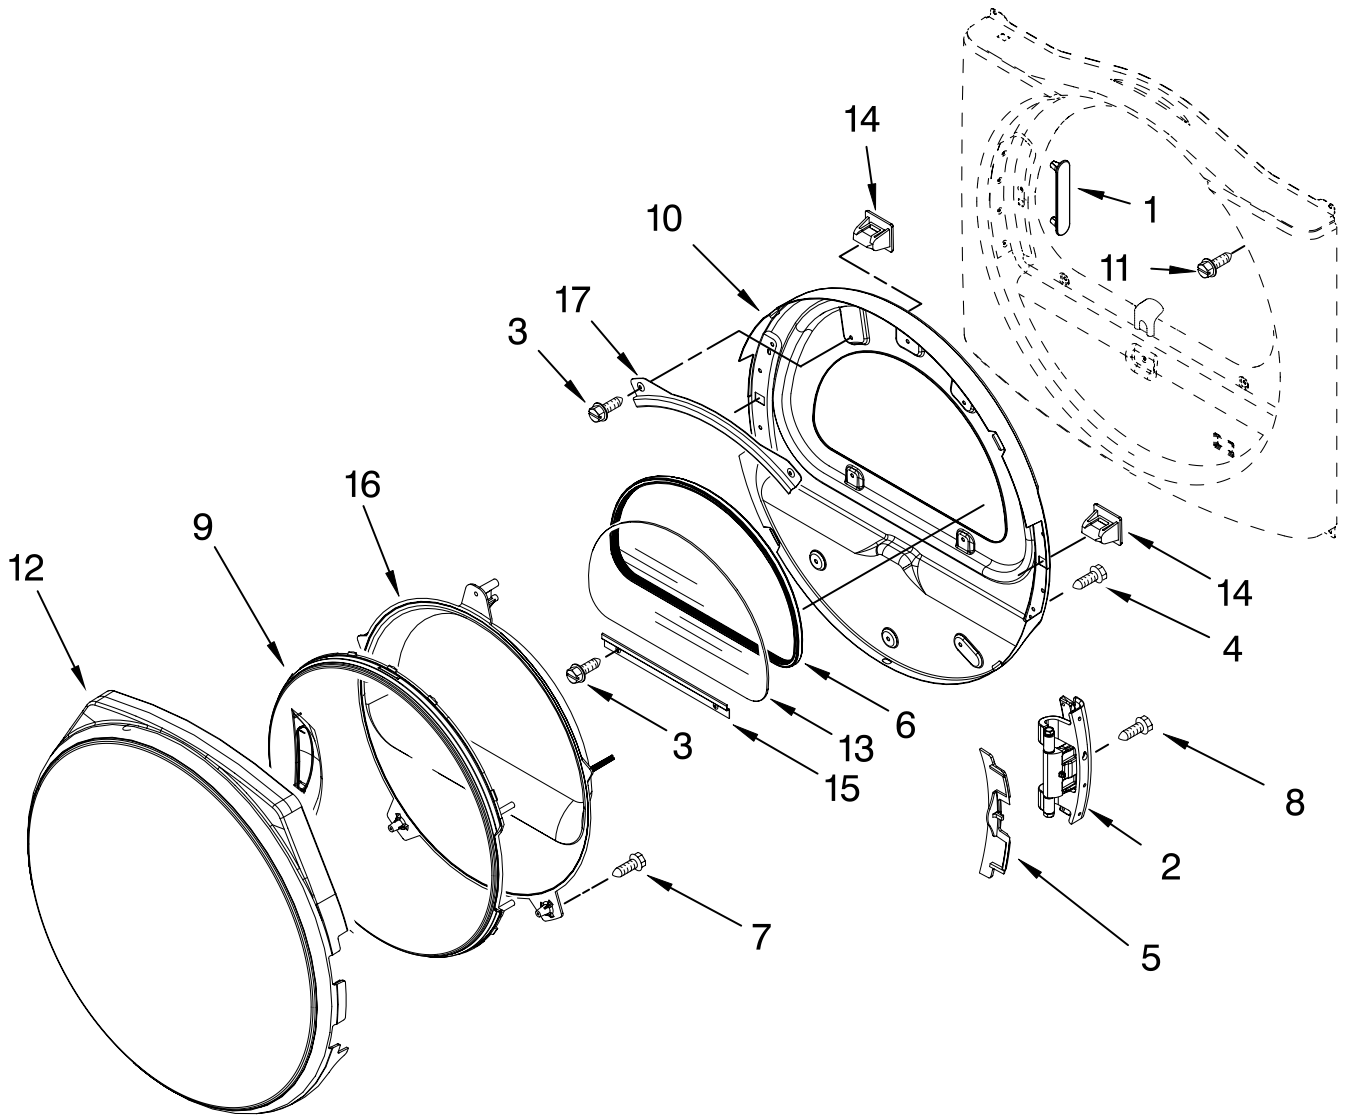

# DOOR PARTS

For Model: WGD8300SW1, WGD8300SB1  
(White) (Black)

Illus. No.	Part No.	DESCRIPTION
1	8565119	Plug Strip
2	8578887	Door Hinge Assembly
3	3393258	Screw, 10-16 x 3/64
4	8534044	Screw, 8-18 x 1/2
5	8571839	Cover, Hinge White
	W10129722	Black
6	8579663	Seal, Window
7	8534022	Screw, 8-18 x 1/16