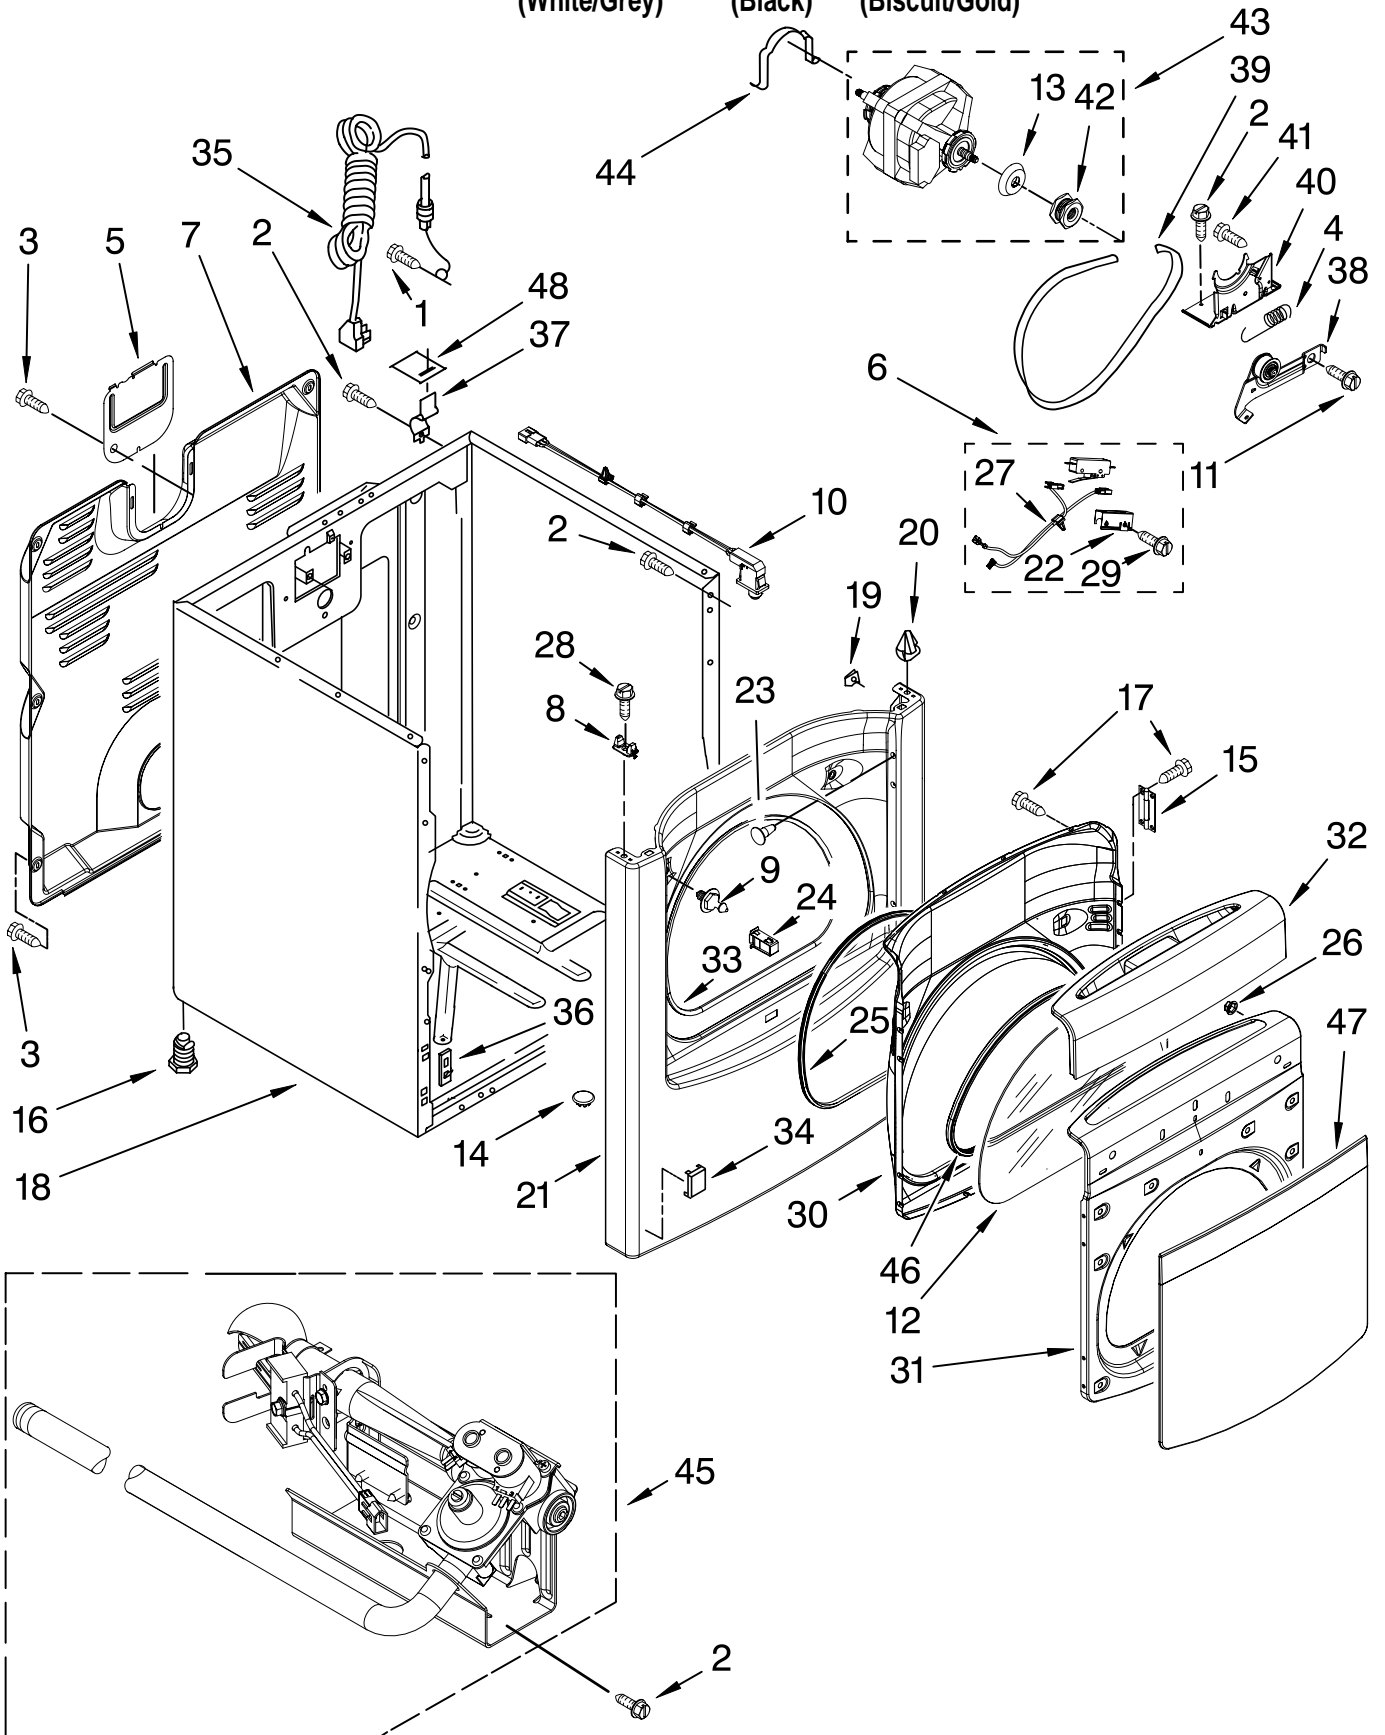

CABINET PARTS

For Models: WGD6400SW1, WGD6400SB1, WGD6400SG1
(White/Grey) (Black) (Biscuit/Gold)

FOR ORDERING INFORMATION REFER TO PARTS PRICE LIST

CABINET PARTS

For Models: WGD6400SW1, WGD6400SB1, WGD6400SG1
(White/Grey)   (Black)   (Biscuit/Gold)

Illus. No.	Part No.	DESCRIPTION	Illus. No.	Part No.	DESCRIPTION	Illus. No.	Part No.	DESCRIPTION
1	8533974	Screw, Ground	19	W10007520	Clip, Ground (2)	32		Handle, Door
2	3390631	Screw, 10-16 x 1/2	20	8576625	Lock, Front Top (2)		W10111246	White
3	693995	Screw, Hex Head	21		Panel, Front		W10111248	Black
4	3387374	Spring, Idler			(Includes Illus. 34.)		W10111247	Biscuit
5	8558833	Cover, Terminal Block		8565033	White	33	W10044490	Seal, Front Panel
6	8566208	Assembly, Switch		8565036	Black	34		Plug, Front Panel
7	8558830	Panel, Rear		8565035	Biscuit		8564457	White
8	8568303	Locator, Snap Down	22	8564011	Bracket, Switch		8573008	Black
9	8572983	Door Strike	23		Plug-Hole		8573005	Biscuit
10	3978977	Door Switch Assembly		3404413	White	35	344020	Power Cord
11	3389420	Retainer-Idler 1/4-20 x 1/16		3404416	Black	36	3394083	Clip, Front Panel
12	8565015	Glass, Inner Door		3404415	Biscuit	37	238088	Hinge, Top (2)
13	8578538	Belt Restrainer	24	8572982	Assembly, Door Catch	38	8547174	Idler & Pulley Assembly
14	8578560	Hole-Plug Assembly, Hinge & Pin	25	8575027	Seal, Door	39	8547168	Belt, Drive
15			26	308499	Pal Nut (4)	40	8547166	Base Motor
	8565018	White	27	8539897	Jumper, (Belt Switch)	41	W10002600	Screw
	W10050090	Black	28	W10100830	Screw, 10-16 x 3/64	42	8578565	Pulley, 60 HZ
	W10050050	Biscuit	29	8539897	Screw	43	8566152	Motor, Assembly 60 HZ
16	3392100	Foot, Dryer	30		Door Inner	44	660658	Clamp, Motor
	279810	Foot-Optional (Extended Length) (Package of 2) (Not Included.)		8565037	White	45	8557890	Burner, Assembly 60 HZ
17	342055	Screw, 8-18 3/64	31	8575052	Black/Grey			(See Pages 7 & For Further Burner Breakdown)
18		Cabinet		W10116925	White	46	W10076060	Seal-Window
	8557569	White		W10116927	Black	47		Window Outer
	W10045390	Black		W10116926	Biscuit		8575030	White
	8572115	Biscuit					8575049	Black
							8575050	Biscuit
						48	18849	Pad, Top Hinge

FOR ORDERING INFORMATION REFER TO PARTS PRICE LIST