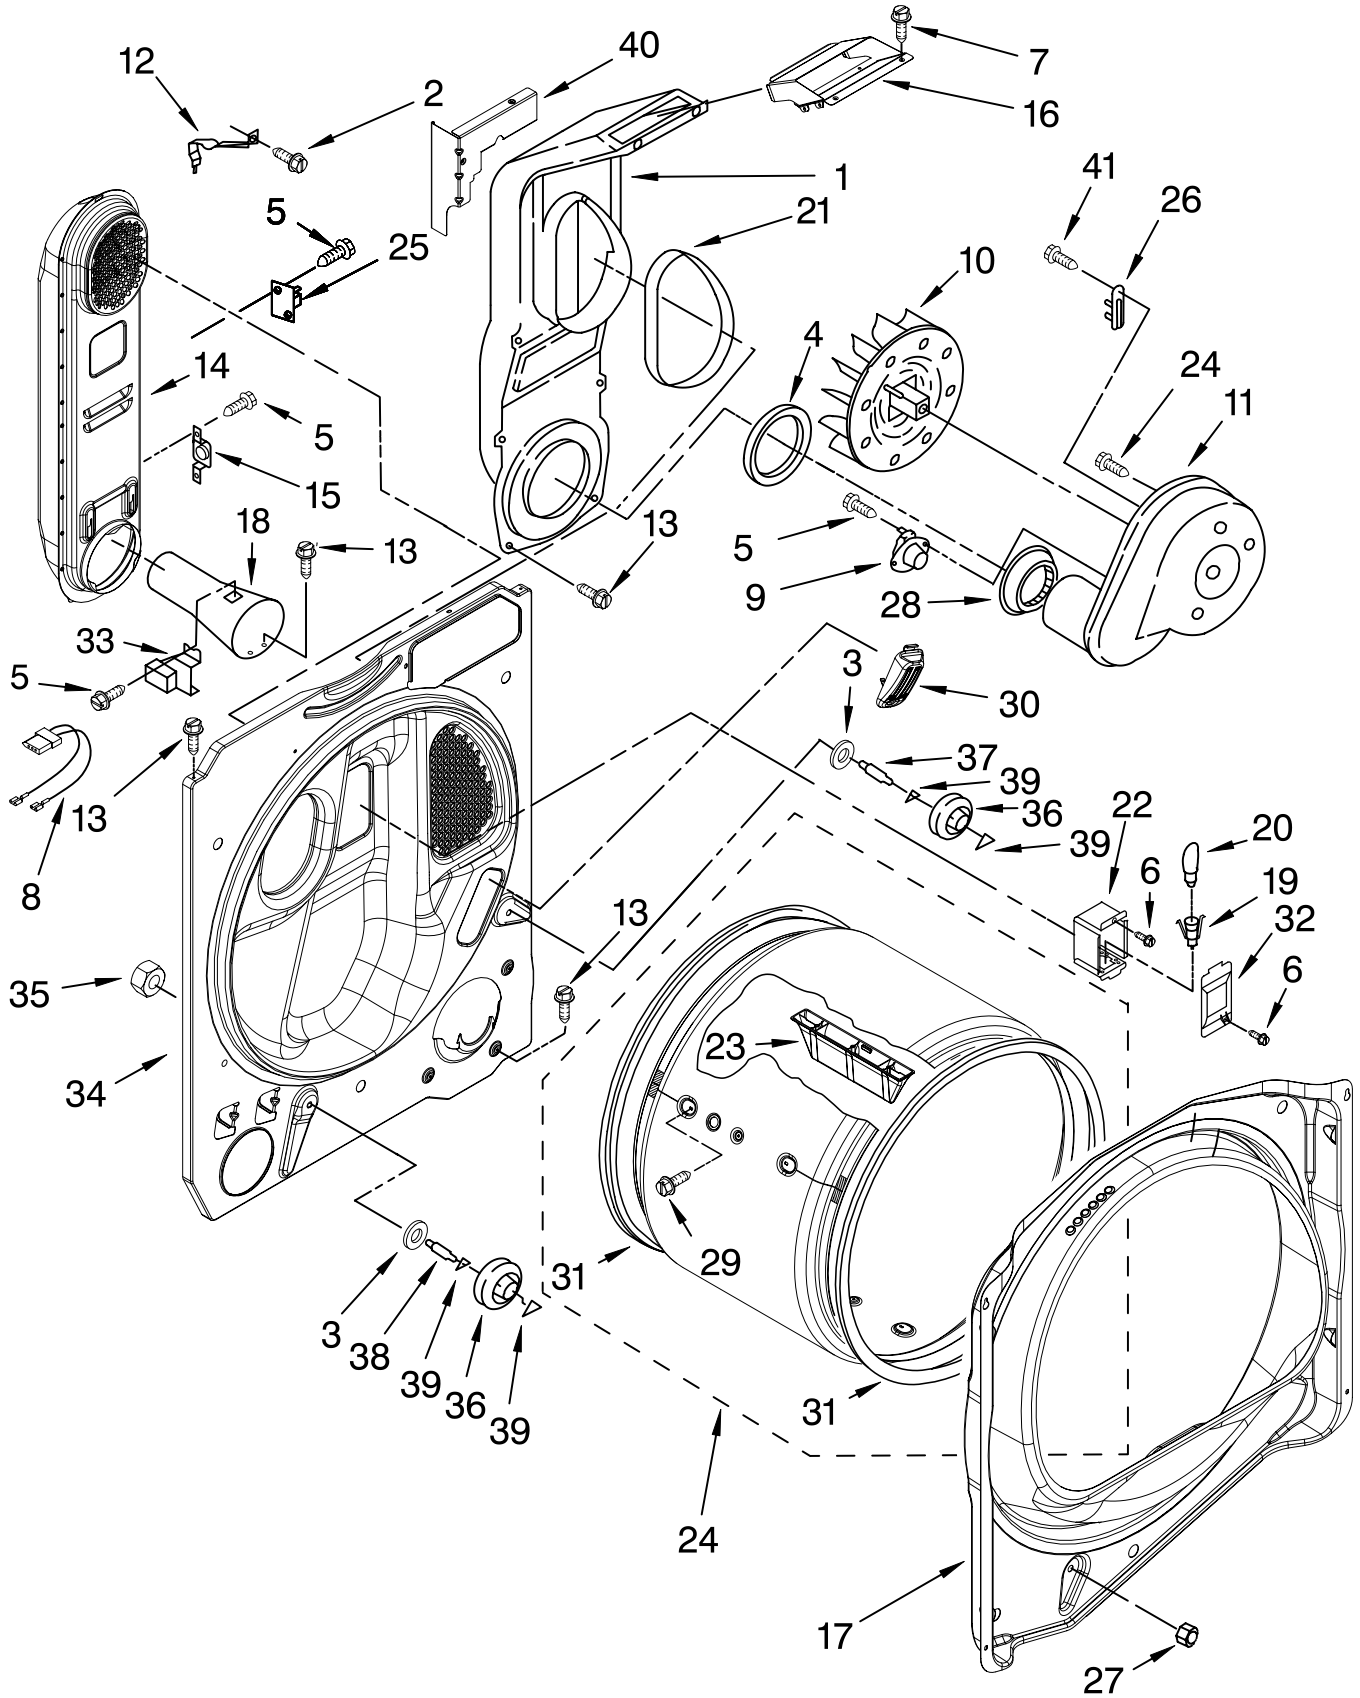

BULKHEAD PARTS

For Models: WGD6400SW1, WGD6400SB1, WGD6400SG1
(White/Grey) (Black) (Biscuit/Gold)

FOR ORDERING INFORMATION REFER TO PARTS PRICE LIST

BULKHEAD PARTS

For Models: WGD6400SW1, WGD6400SB1, WGD6400SG1
(White/Grey) (Black) (Biscuit/Gold)

Illus. No.	Part No.	DESCRIPTION
1	8544805	Lint Chute Assembly
2	489463	Screw, 8-18 x 5/8
3	3387459	Washer-Support
4	347139	Seal, Lint Chute
5	90767	Screw, 8-18 x 3/8
6	487909	Screw, 8-15 x 1/2
7	3196537	Screw
8	8539889	Harness, Flame Switch
9	8577274	Thermister, Internal-Bias
10	694089	Wheel, Blower
11	8577230	Housing, Blower
12	8546149	Clip-Heater Box
13	343641	Screw, 10-16 x 1/2
14	8544803	Box, Heater
15	3403140	Thermostat, 205°F (96°C)
16	8544810	Collar, Lint Chute
17	8558890	Bulkhead, Front
18	8066049	Funnel, Burner
19	3403634	Socket Assembly
20	3406124	Bulb
21	8544813	Seal, Lint Chute
22	3977373	Bracket, Drum Light
23	8565688	Baffle, Drum (3)
24	8557270	Drum, Assembly
25	280010	Kit, Thermal Cut-Off (Includes Illus. 15)
26	3392519	Thermal-Fuse
27	3934666	Nut, 3/8-16 (R.H.)
28	8573836	Shield, Exhaust
29	W10109200	Screw, 11-16 x 3/4
30	8576468	Pad, Sensor
31	8557277	Seal, Drum
32	3402841	Lens, Drum Light
33	338906	Sensor, Radiant
34	8557242	Bulkhead
35	W10001120	Nut, 3/8-16
36	8536973	Roller Support
37	8575324	Shaft (R.H.)
38	8575325	Shaft (L.H.)
39	690997	Ring, Tri
40	W10053480	Bracket, Lint Chute
41	3390631	Screw, 10-16 x 1/2

FOR ORDERING INFORMATION REFER TO PARTS PRICE LIST