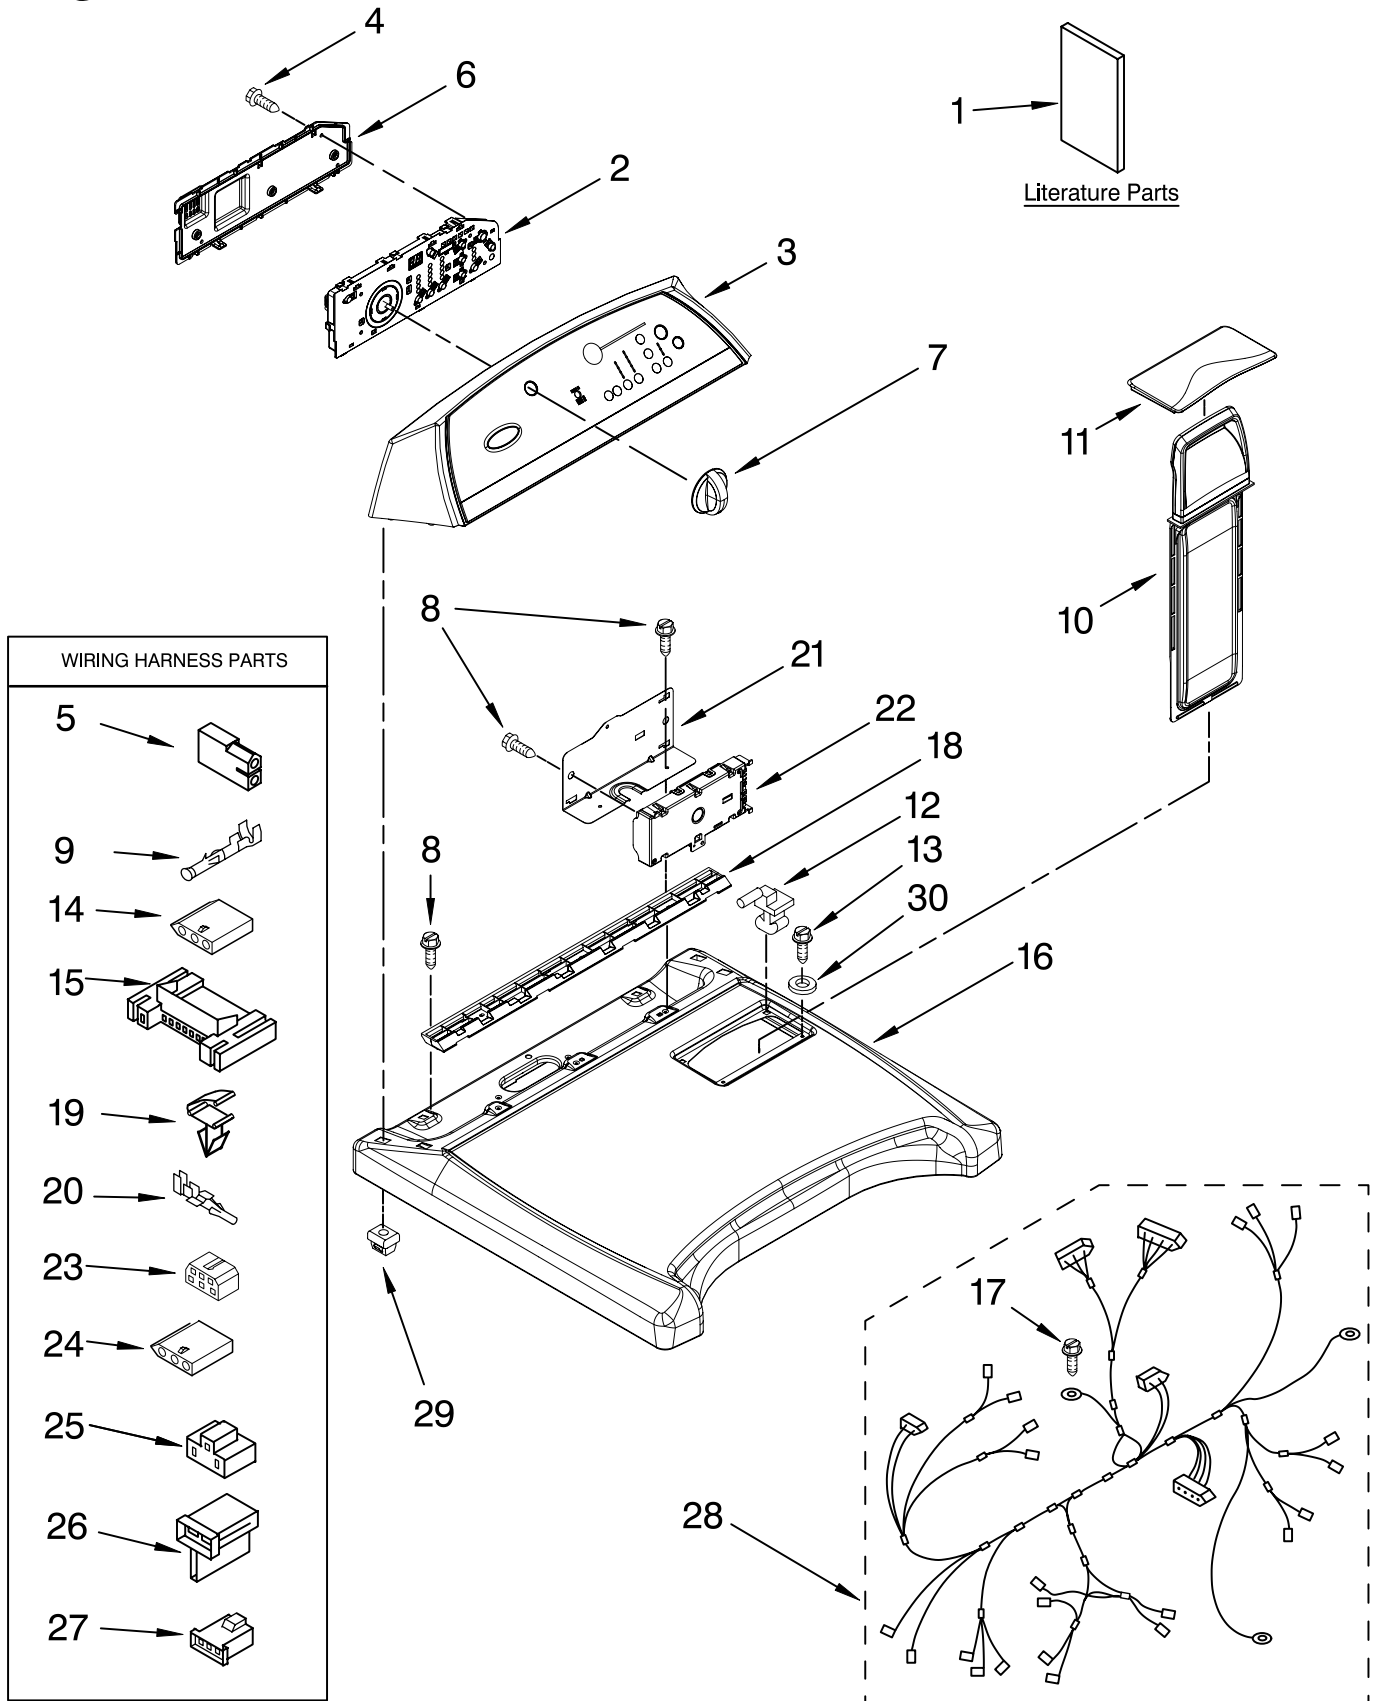

TOP AND CONSOLE PARTS

For Models: WGD6400SW1, WGD6400SB1, WGD6400SG1
(White/Grey) (Black) (Biscuit/Gold)

29" GAS DRYER

FOR ORDERING INFORMATION REFER TO PARTS PRICE LIST

TOP AND CONSOLE PARTS

For Models: WGD6400SW1, WGD6400SB1, WGD6400SG1
(White/Grey) (Black) (Biscuit/Gold)

Illus. No.	Part No.	DESCRIPTION	Illus. No.	Part No.	DESCRIPTION	Illus. No.	Part No.	DESCRIPTION
1		Literature Parts	7		Knob, Assembly	17	343641	Screw, 10-16 x 1/2
	W10054090	Guide, Quick Start		8574957	White	18	8558863	Bracket, Console
	W10054080	Use & Care Guide		8574959	Black	19	3394427	Clip-Harness
	W10054160	Wiring Diagram		8574958	Biscuit	20	94613	Terminal
Following May Be Purchased			8	337686	Screw, 8-18 x 1/2	21	8563853	Bracket, Machine Controller
<u>DO-IT-YOURSELF REPAIR MANUALS</u>			9	94614	Terminal, Female	22	W10111608	Control, Electronic
	677818	Dryer	10	8572270	Assembly, Lint Screen	23	3347243	Connector 6-Circuit
2	8563974	Assembly, User Interface	11		Cover, Lint Screen	24	353424	Connector Sensor
3		Panel, Console		W10044320	White	25	3401144	Connector, (PTS Relay)
	W10110325	White	12	W10044470	Hinge, R.H.	26	3403499	Connector, 2-Position (Gas Valve)
	W10110330	Black		W10044480	Hinge, L.H.	27	3403498	Connector, 3-Position (Gas Valve)
	W10110328	Biscuit	13	3196537	Screw, 8-18 x 5/8	28	W10111432	Harness, Wiring
4	W10003770	Screw, 6-19 x 3/64	14	3936144	Connector	29	8558853	Screw, Grommet (2)
5	717252	Plug, 2 Way Terminal	15	3395683	Connector (Motor)	30	237446	Washer (Top/Chute)
6	8564265	Cover, Rear UI-Assembly	16		Top			
				8565025	White			
				8565028	Black			
				8565027	Biscuit			