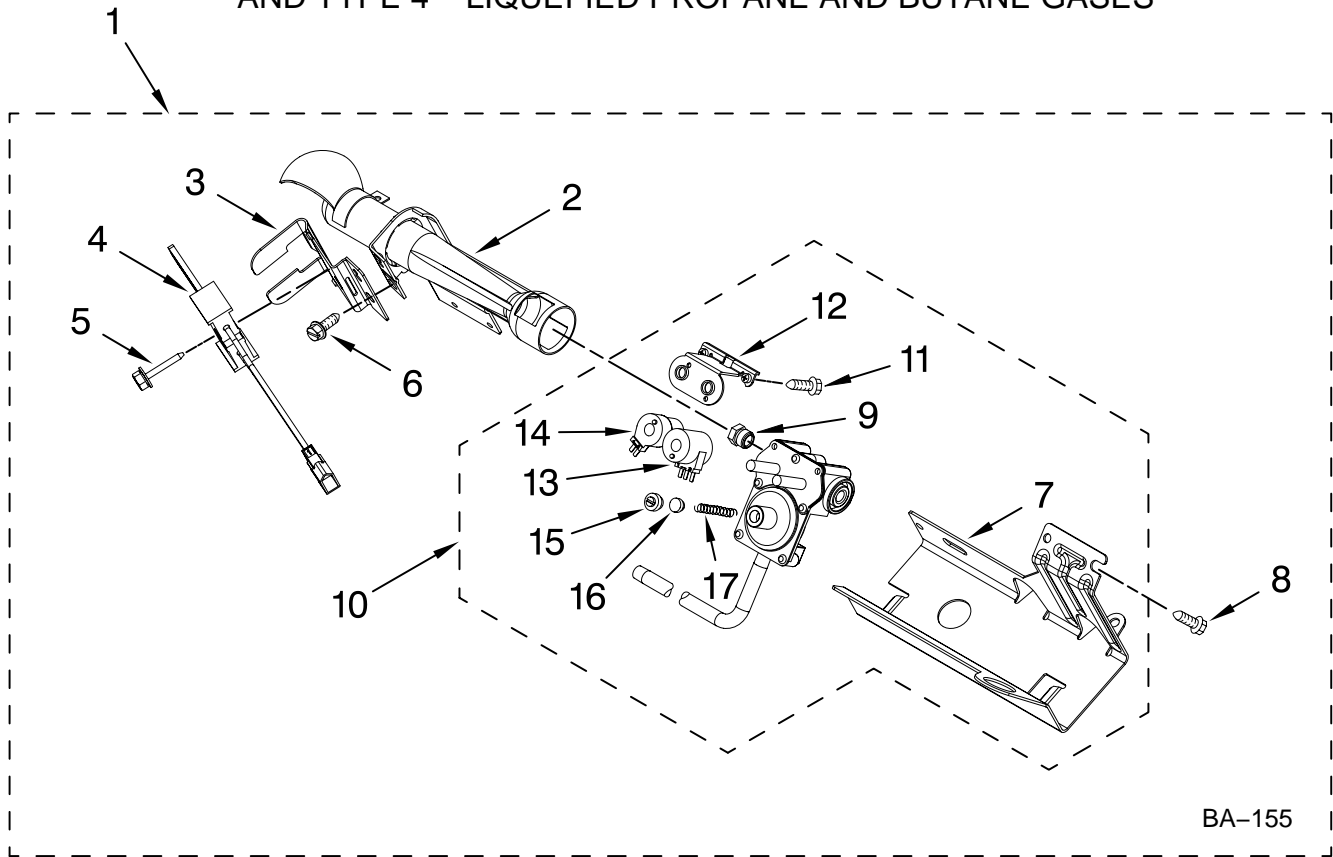

8557890 BURNER ASSEMBLY

For Models: WGD6400SW1, WGD6400SB1, WGD6400SG1
(White/Grey) (Black) (Biscuit/Gold)

USE WITH TYPE 1 – NATURAL
AND TYPE 4 LIQUEFIED PROPANE AND BUTANE GASES

BA-155

Illus. No.	Part No.	DESCRIPTION
1	8557890	Burner Assembly 60 Hz. (Type 1) (White Rodgers)
2	688617	Tube, Burner
3	694298	Bracket, Ignitor
4	686590	Ignitor
5	3393909	Screw & Washer (8-32 x 7/8)
6	3390631	Screw, 10-16 x 3/8
7	8544751	Base, Burner
8	3387057	Screw, 8-18 x 3/8

Illus. No.	Part No.	DESCRIPTION
9	234826	Orifice, Burner Type 1
	229742	Type 4 (Butane)
	234868	Type 4 (Propane)
10	8281924	Valve, Gas 60 Hz. (Complete) (Includes Pipe & Illus. #7).
11	694421	Screw, 8-32 x 1/2 (2)
12	8182790	Bracket, Coil
13	694540	Coil, 60 Hz. (2 Terminal) (Main)

Illus. No.	Part No.	DESCRIPTION
14	694539	Coil, 60 Hz. (Split) (3 Terminal) (Pilot Position)
15	694424	Leak, Limiter
16	694423	Screw, Regulator Adjustment
17	694422	Spring, Regulator

Following Parts Not Illustrated

49572 Conversion Kit (Type 1) to Type (4) LPG.

FOR ORDERING INFORMATION REFER TO PARTS PRICE LIST