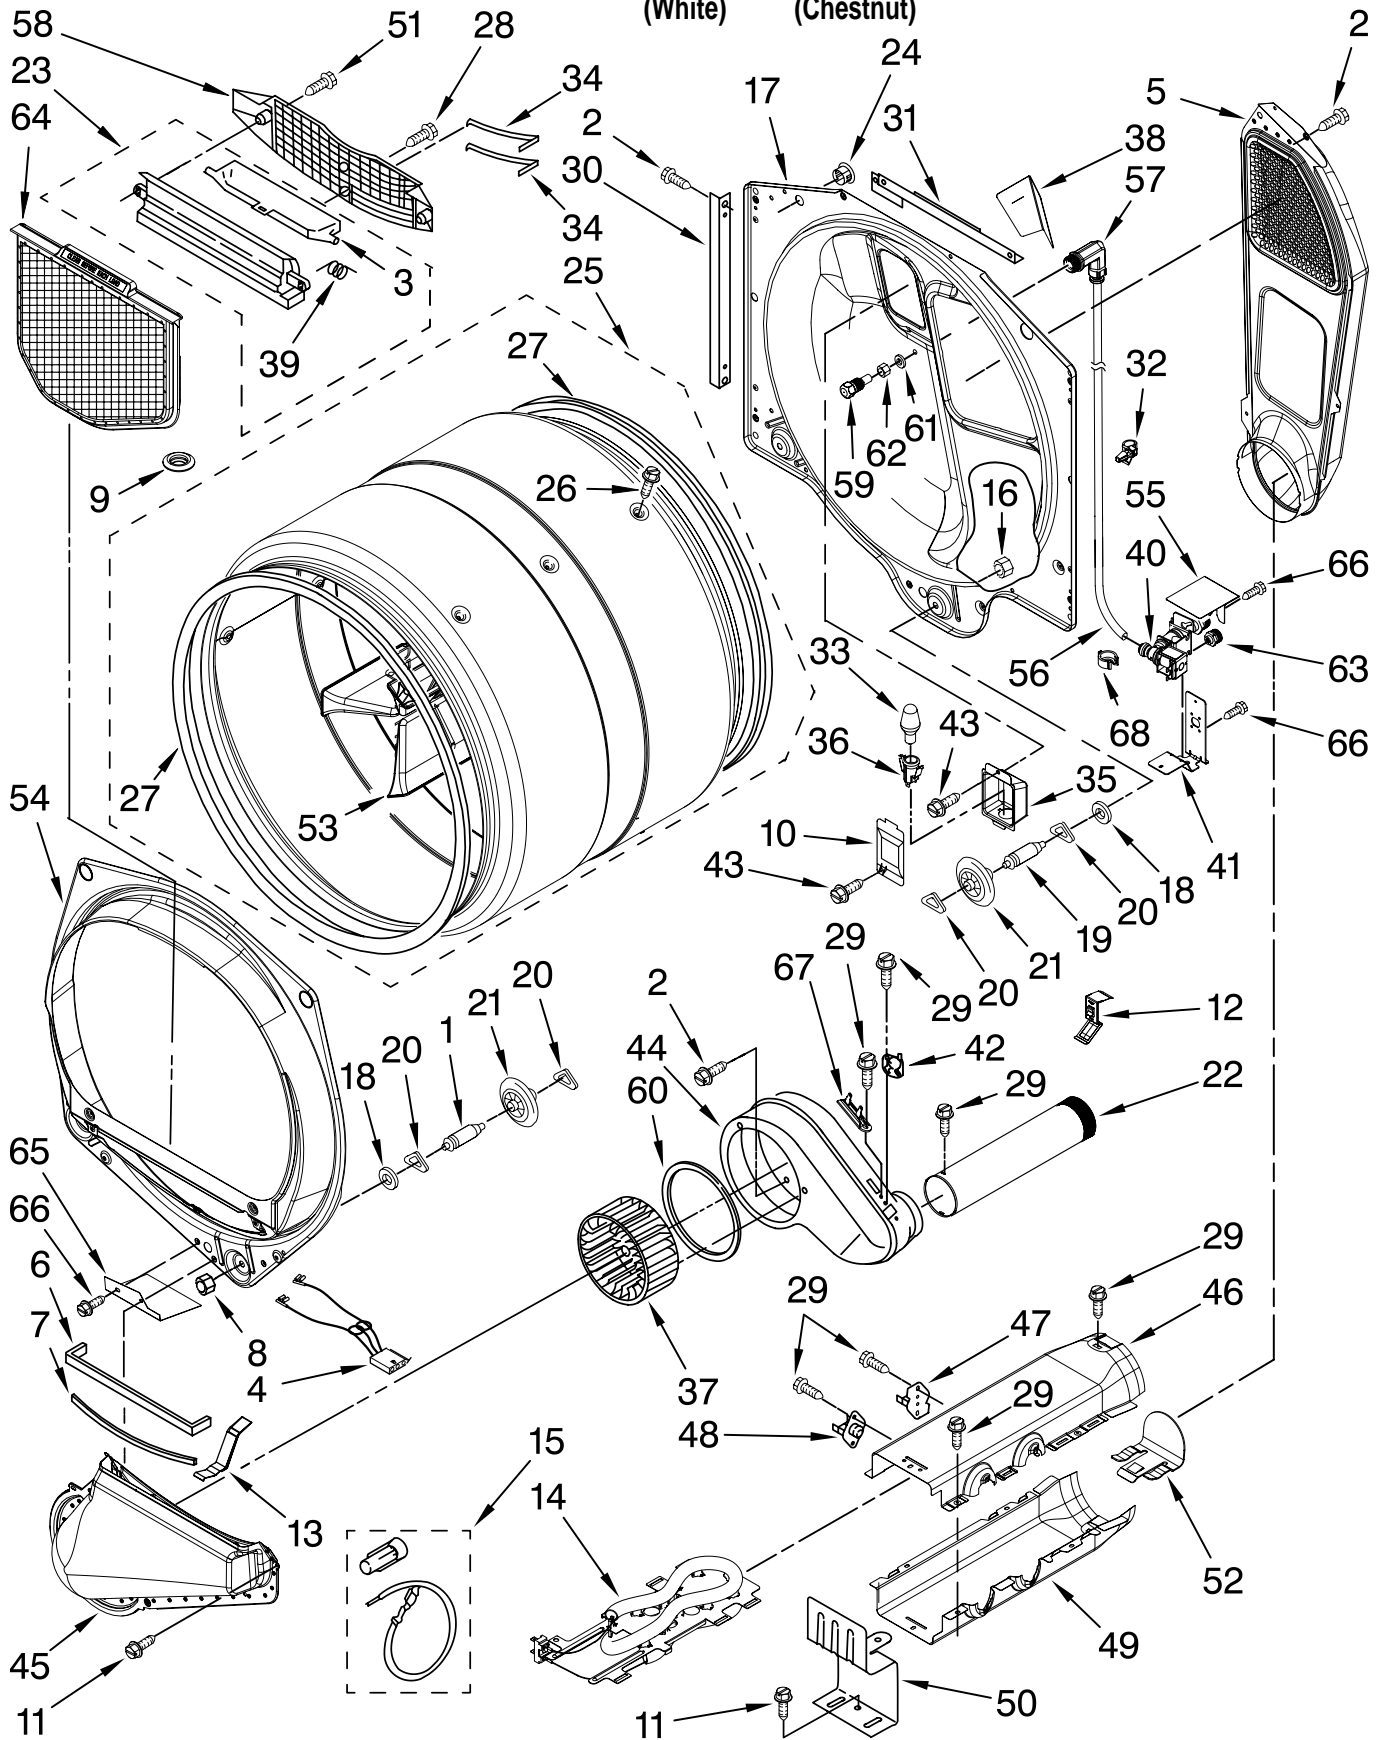

BULKHEAD PARTS

For Models: WED9500TW0, WED9500TC0

(White)

(Chestnut)

FOR ORDERING INFORMATION REFER TO PARTS PRICE LIST

BULKHEAD PARTS

For Models: WED9500TW0, WED9500TC0

(White) (Chestnut)

Illus. No.	Part No.	DESCRIPTION	Illus. No.	Part No.	DESCRIPTION	Illus. No.	Part No.	DESCRIPTION
1	8575324	Shaft, R.H. Thread	28	695240	Screw, 8-18 x 1/2	50	8066099	Bracket, Heater Box
2	3390647	Screw, 8-18 x 1/2	29	8533971	Screw, 8-18 x 3/8	51	3387230	Screw, 10-16 x 1
3	3394984	Door, Lint Screen	30	8519221	Channel Bracket, Rear Bulkhead (2)	52	8544776	Flange-Heater Box
4	3406653	Harness, Sensor	31	8571651	Bracket, Upper Rear Bulkhead	53	W10113136	Baffle, Drum
5	697354	Air Duct Assembly	32	3391018	Cable, Tie	54	8519245	Bulkhead, Front (Includes Illus. 65 & 66)
6	697813	Seal, Outlet Housing	33	3406124	Bulb, Light	55	W10044617	Cover, Inlet Valve
7	697814	Seal, Drum Front	34	3387223	Electrode, Sensor	56	W10044598	Hose, (Not Servicable Included With Illus. 57)
8	3934666	Nut, 3/8 x 16(R.H.)	35	3977373	Bracket, Drum Light	57	W10044606	Nozzle & Hose Assembly (Includes Items, 32,59,61 & 62)
9	W10128544	Cap-Plug	36	W10136369	Socket Assembly	58	8299979	Grille, Outlet
10	3402841	Lens, Drum Light	37	697772	Wheel, Blower	59	W10044629	Nozzle & Screen Assembly
11	489463	Screw, 8-18 x 3/8	38	W10044616	Cover, Drum Light	60	697770	Seal, Cover Plate
12	8572105	Clip, Exhaust Pipe	39	3394986	Spring, Lint Screen Door	61	W10044579	Washer, Nozzle
13	8066208	Clip-Spring	40	W10044596	Valve, Water Inlet (Includes Items, 41,55,63 & 66)	62	W10044628	Nut, Brass 9/16-24 x 1/32
14	8544771	Heater Element	41	W10044597	Bracket-Valve	63	W10044605	Coupling, Hose
15	279457	Terminal Wire Kit (For Heater Element Wiring Harness Repair)	42	8577274	Thermistor	64	W10049370	Lint, Screen
16	W10001120	Nut, 3/8-16 (L.H.)	43	487909	Screw, 8-15 x 1/2	65	W10128629	Shield, Blower Housing (Includes Illus. 2.)
17	W10124071	Bulkhead, Rear	44	8544362	Housing, Blower	66	90767	Screw, 8-18 x 3/8
18	3387459	Washer, Support	45	8066168	Lint Duct Assembly	67	3392519	Thermal-Fuse (91°C)
19	8575325	Shaft, L.H. Thread	46	8544769	Housing-Slot Heater Box	68	W10044615	Clip, Push-To-Connect
20	690997	Ring, Tri	47	280148	Thermal Cut-Off (Includes Illus. 48)			
21	8536973	Roller, Support	48	8557403	Thermostat 295°F (146°C) (Hi-Limit)			
22	8563745	Exhaust Pipe	49	8544770	Housing-Tab Heater Box			
23	3394985	Housing, Outlet						
24	8529007	Plug, Rear Bulkhead						
25	W10113138	Complete Drum Assembly						
26	W10109200	Screw, 11-16 x 3/4						
27	W10166807	Seal, Drum						

FOR ORDERING INFORMATION REFER TO PARTS PRICE LIST