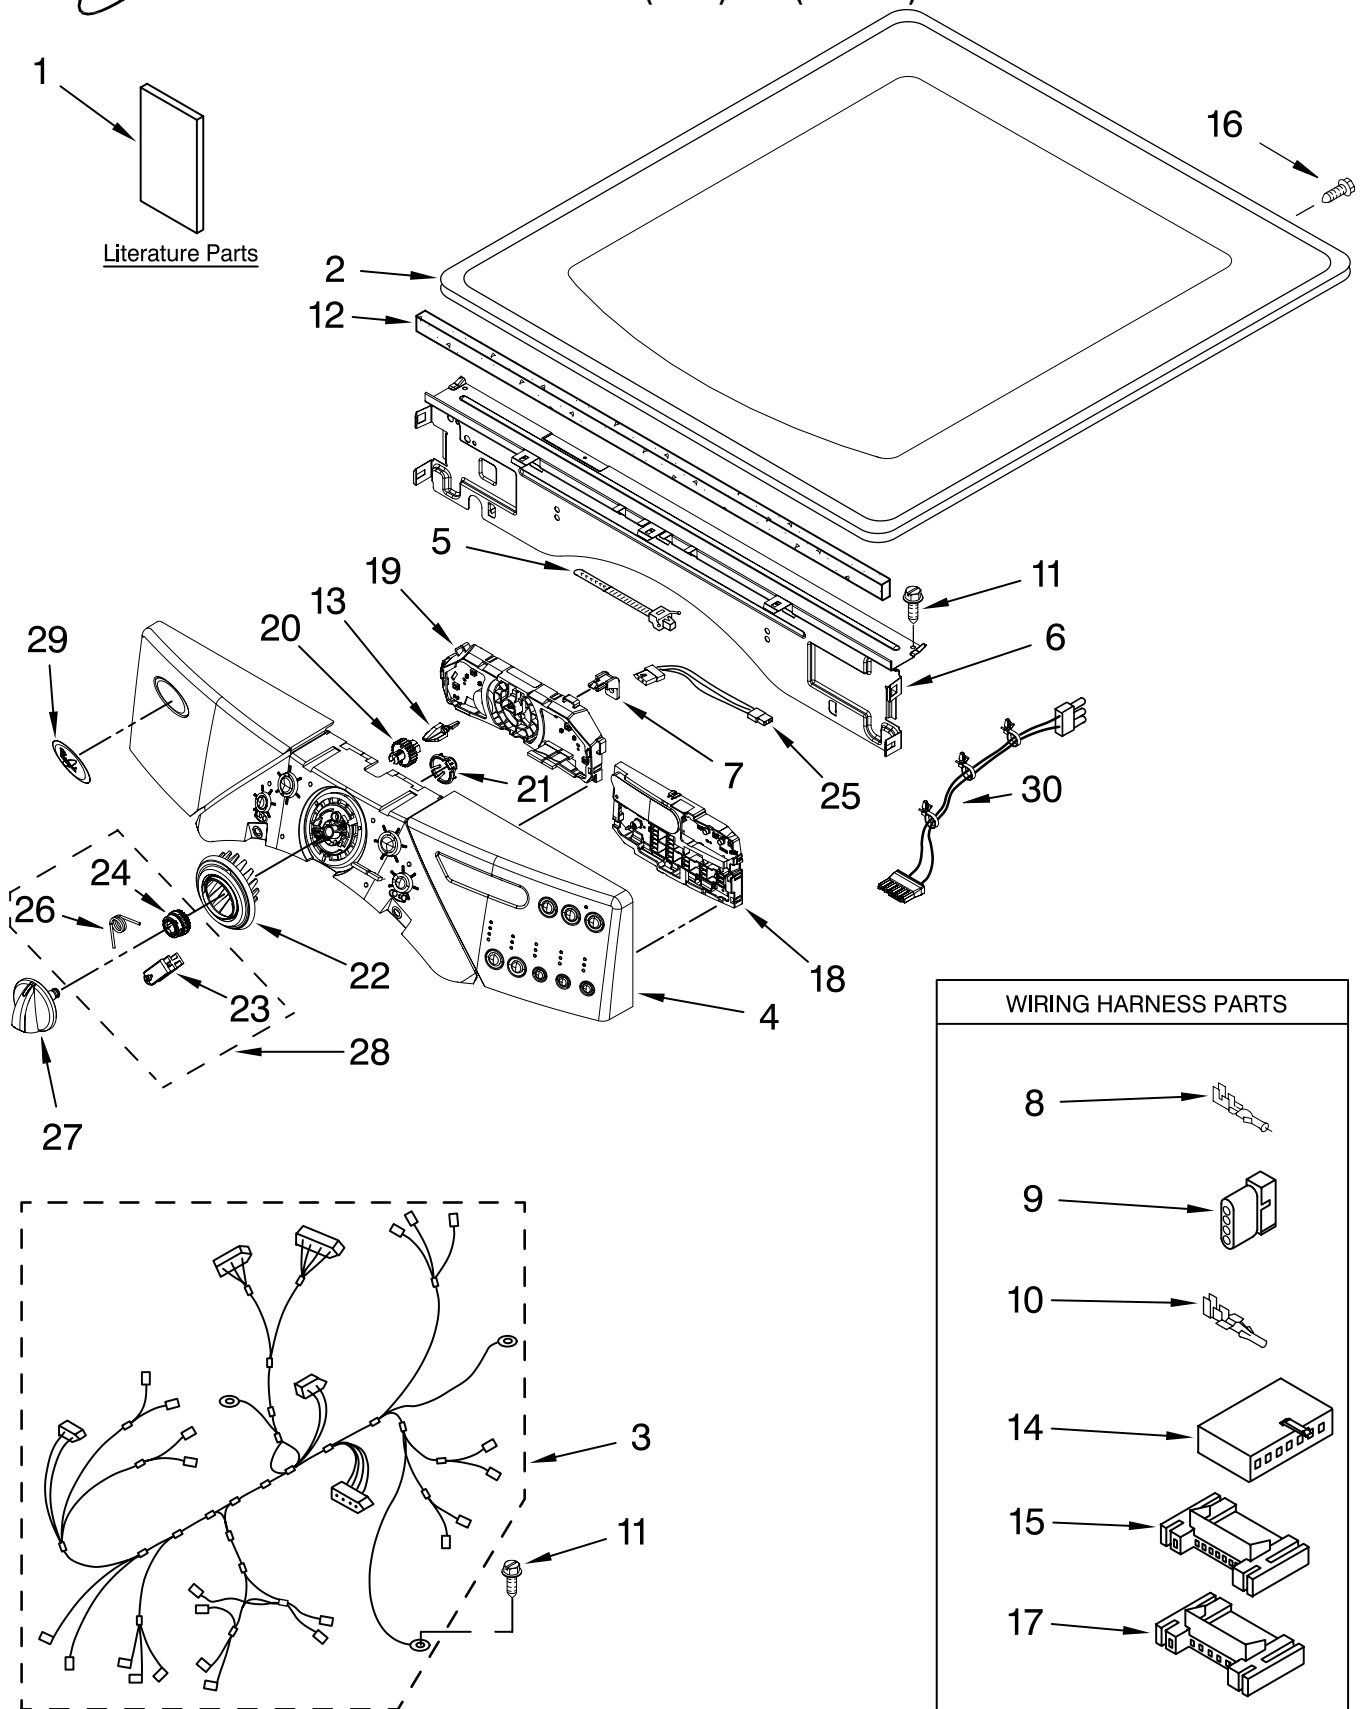

TOP AND CONSOLE PARTS

For Models: WED9500TW0, WED9500TC0

(White)

(Chestnut)

ELECTRIC DRYER

FOR ORDERING INFORMATION REFER TO PARTS PRICE LIST

TOP AND CONSOLE PARTS

For Models: WED9500TW0, WED9500TC0

(White) (Chestnut)

Illus. No.	Part No.	DESCRIPTION	Illus. No.	Part No.	DESCRIPTION	Illus. No.	Part No.	DESCRIPTION
1		Literature Parts	9	3936144	Plug, Terminal	23	W10012810	Rast, Wheel Holder (Service Only With Illus. 28)
	W10122319	Use & Care Guide	10	94613	Terminal			
	W10050531	Tech Sheet	11	3390647	Screw, 8-18 x 1/2	24	W10012460	Detent Wheel (Service Only With Illus. 28)
	W10122321	Guide, Quick Start	12	W10112267	Foam-Seal			
	W10139322	Sheet, Tip	13	W10030070	Array, Power	25	W10095960	Harness, Communication
	W10134980	Installation, Diagnostic Guide	14	3936150	Connector, 7-Circuit	26	W10012820	Knob, Spring (2) (Service Only With Illus. 28)
2		Top	15	3395683	Connector, (Motor)	27		Knob, Control (Includes: Illus. 21)
	8519251	White	16	8281225	Screw, 8-18 x 1/2		W10116702	White
	W10140291	Chestnut	17	2203186	Connector, 5-Circuit		W10153664	Chestnut
3	W10110984	Harness, Main Panel, Console (Includes Items: 20,21,22,27,28 & 29)	18	W10137338	User Interface (Right)	28	280230	Encoder, Wheel Kit. (Includes Item: 23, 24, & 26)
4			19	W10121375	User Interface (Center) (Includes: Illus. 13)	29	W10117943	Badge
	W10153649	White	20	W10012430	Encoder-Wheel	30	W10110976	Cube-Cable
	W10177358	Chestnut	21	W10012440	Retainer-Snap			
5	3391018	Tie, Cable	22	W10012410	Knob, Light Ring (Includes: Illus. 21)			
6	W10006840	Bracket, Console (Includes No.12)						
7	W10112268	Clip, Harness (4)						
8	94614	Terminal						

FOR ORDERING INFORMATION REFER TO PARTS PRICE LIST

CABINET PARTS

For Models: WED9500TW0, WED9500TC0

(White)

(Chestnut)

FOR ORDERING INFORMATION REFER TO PARTS PRICE LIST

CABINET PARTS

For Models: WED9500TW0, WED9500TC0