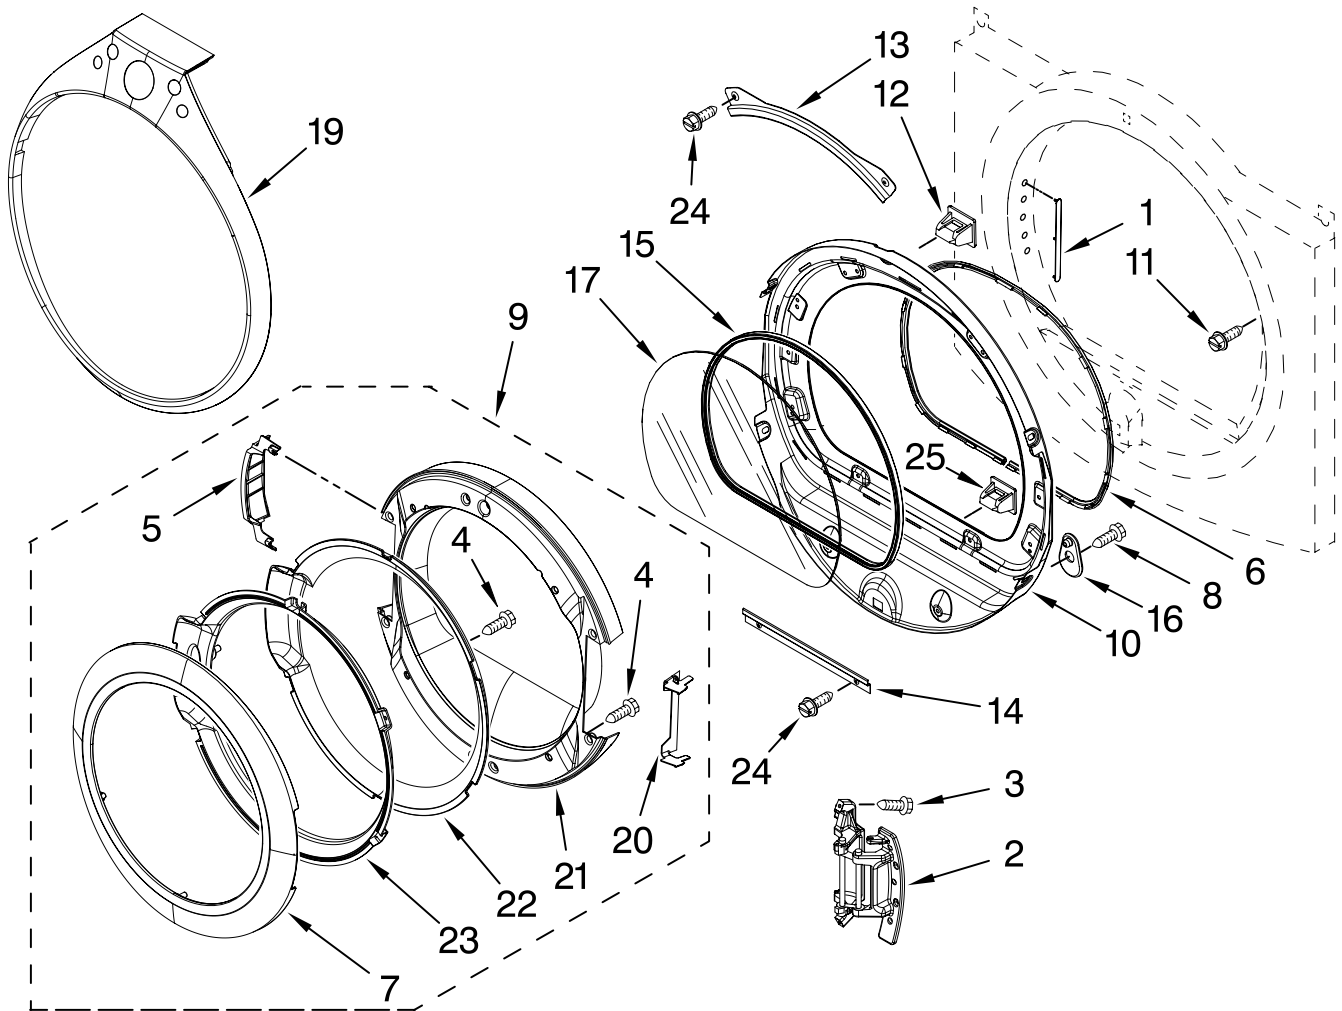

FOR ORDERING INFORMATION REFER TO PARTS PRICE LIST

BULKHEAD PARTS

For Models: WED9500TW0, WED9500TC0

(White)

(Chestnut)

FOR ORDERING INFORMATION REFER TO PARTS PRICE LIST

BULKHEAD PARTS

For Models: WED9500TW0, WED9500TC0

FOR ORDERING INFORMATION REFER TO PARTS PRICE LIST

DOOR PARTS

For Models: WED9500TW0, WED9500TC0
(White) (Chestnut)

Illus. No.	Part No.	DESCRIPTION	Illus. No.	Part No.	DESCRIPTION	Illus. No.	Part No.	DESCRIPTION
1		Label, Hinge Hole Cover	8	3393008	Screw, 10-16 x 1/2	15	8579662	Gasket, Window
	W10085210	White	9		Door Assembly (Outer)	16	W10048910	Screw-Plug
	W10085230	Chestnut		8579520	Silver	17	8566254	Window
2	W10139920	Door Hinge Assembly		8579521	Gold	19		Tear-Drop Trim & Clip Assembly
3	W10159996	Screw, 10-24 x 3/64	10	8578229	Door Assembly (Inner) (Includes Items. 12 & 25)		W10139333	White
4	9742177	Screw, 8-18 x 5/8					W10133746	Chestnut
5	8578153	Cover-Hinge (L.H.) (Following Parts Not Included)				20	W10074630	Door-Shield
	8578152	Cover-Hinge (R.H.)	11	355515	Screw, 8-18 x 11/16	21	8578157	Door Intermediate
6	W10139457	Seal-Door	12	3398175	Door Catch Assembly (Upper)	22	8578156	Door Mask
7		Handle, Ring Door	13	8519356	Retainer-Window (Upper)	23	8578155	Door Screen
	8579502	Silver	14	8519354	Retainer-Window (Lower)	24	3393258	Screw, 10-16 x 1/2
	8579503	Gold				25	690081	Door Catch Assembly (Lower)

FOLLOWING PARTS NOT ILLUSTRATED

76314 (Hose Inlet)
6'Hose With Elbow
W10044603 (Hose Inlet)
1' Hose
3976300 Washer
W10044604 Connector Hose