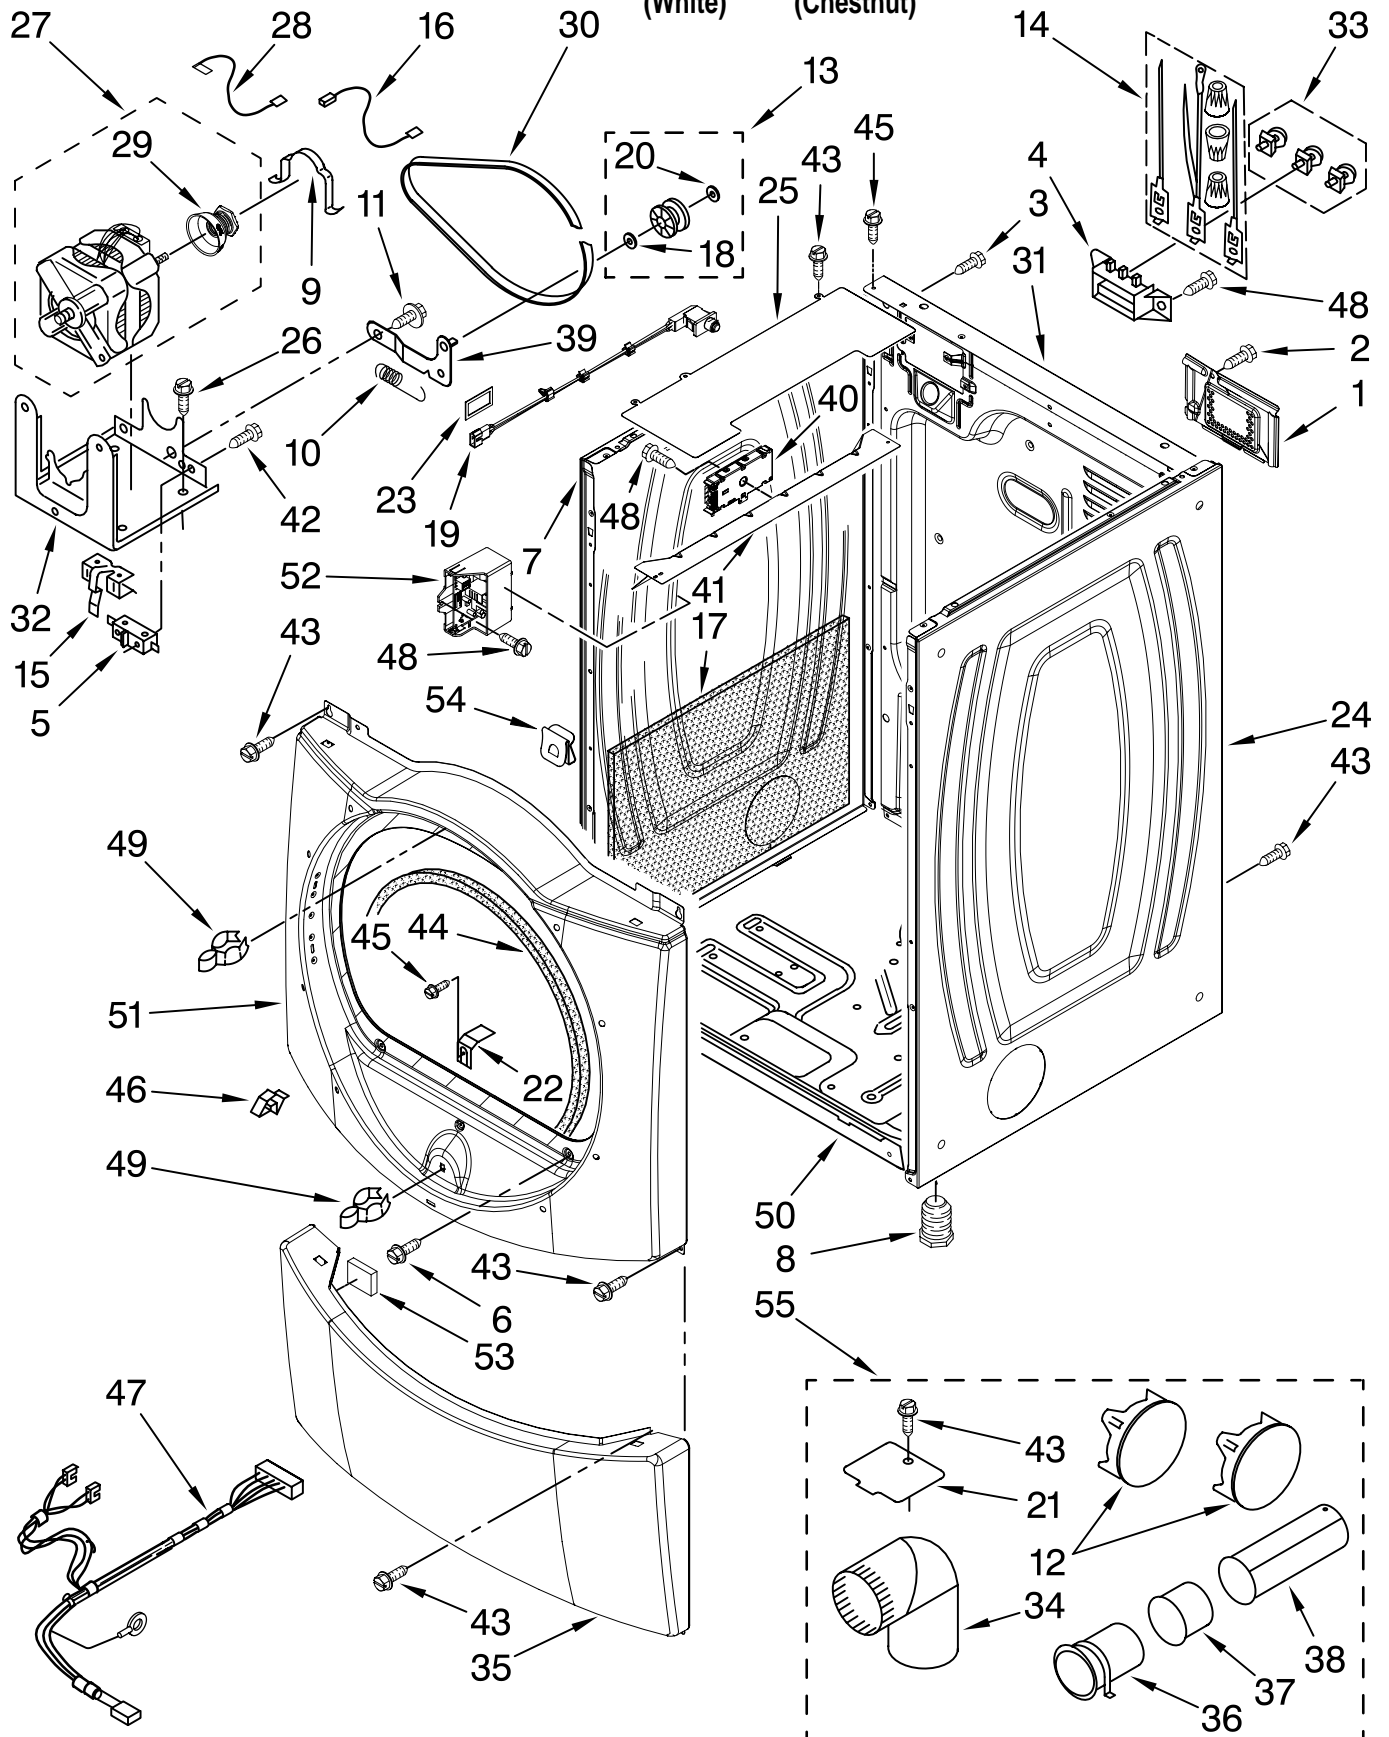

CABINET PARTS

For Models: WED9500TW0, WED9500TC0

(White)

(Chestnut)

FOR ORDERING INFORMATION REFER TO PARTS PRICE LIST

CABINET PARTS

For Models: WED9500TW0, WED9500TC0

(White)   (Chestnut)

Illus. No.	Part No.	DESCRIPTION	Illus. No.	Part No.	DESCRIPTION	Illus. No.	Part No.	DESCRIPTION
1	8576583	Cover, Terminal Block	21	8066115	Cover-Plate	39	3388674	Idler Bracket
2	3390814	Screw, 8-18 x 3/8	22	8529053	Ramp, Door	40	W10141671	Control Board
3	697776	Screw, 10-32 x 5/8 (Ground)	23	W10118614	Seal, Door Switch Panel, Side (R.H.)	41	8563727	Bracket, Control
4	3397659	Block, Terminal	24	W10139003	White	42	98129	Screw, 6-20 x 1 1/16
5	3394881	Switch, Broken Belt		W10139014	Chestnut	43	3390647	Screw, 8-18 x 1/2
6	3357011	Screw, 10-16 x 1/2	25	W10118470	Cover, Bracket Control	44	3387242	Seal, Front Panel
7	W10138989	White	26	343641	Screw, 10-16 x 1/2	45	3393008	Screw, 10-16 x 1/2
	W10139000	Chestnut	27	8538263	Motor, Assembly 60 HZ.	46	8519459	Clip, Toe Panel
8	3392100	Foot, Dryer	28	3398948	Wire, Jumper (Broken Belt Switch)	47	W10110990	Harness, Digital Interface
	279810	Foot - Optional (Extended Length Package Of 2) (Not Included)	29	8578220	Pulley 60 HZ.	48	90767	Screw, 8-18 x 3/8
9	660658	Clamp, Motor (2)	30	3387610	Belt, Drive	49	696144	Strike, Door (2)
10	3387374	Spring, Idler	31	W10133213	Panel, Rear	50	8519207	Base, Cabinet
11	3389420	Retainer, Idler	32	3387118	Bracket, Motor	51		Front Panel
12	697750	Plug, Multivent White	33	279393	Terminal Block Screw Kit (For Terminal Block)		8578388	White
	W10136988	Chestnut	34	49026	4" - 90° Elbow		W10140575	Chestnut
13	3388672	Pulley Assembly	35		Toe Panel	Optional Parts Not Included		
14	279318	Terminal, Brass & Tinned (3) (Includes Illus. 33)		W10116271	White	Dryer Exhaust Kit		
				W10140573	Chestnut	(For Side & Bottom Venting)		
15	8066120	Lever, Snap Switch	36	8563747	Exhaust Pipe & Bracket			
16	3394081	Wire, Belt Switch	37	8563750	Exhaust Pipe (Short)			
17	W10128772	Sound Panel	38	8563749	Exhaust Pipe (Long)	55	279818	White
18	233520	Washer, Thrust					W10152955	Chestnut
19	W10128087	Assembly, Door Switch						
20	W10121334	Washer						

FOR ORDERING INFORMATION REFER TO PARTS PRICE LIST