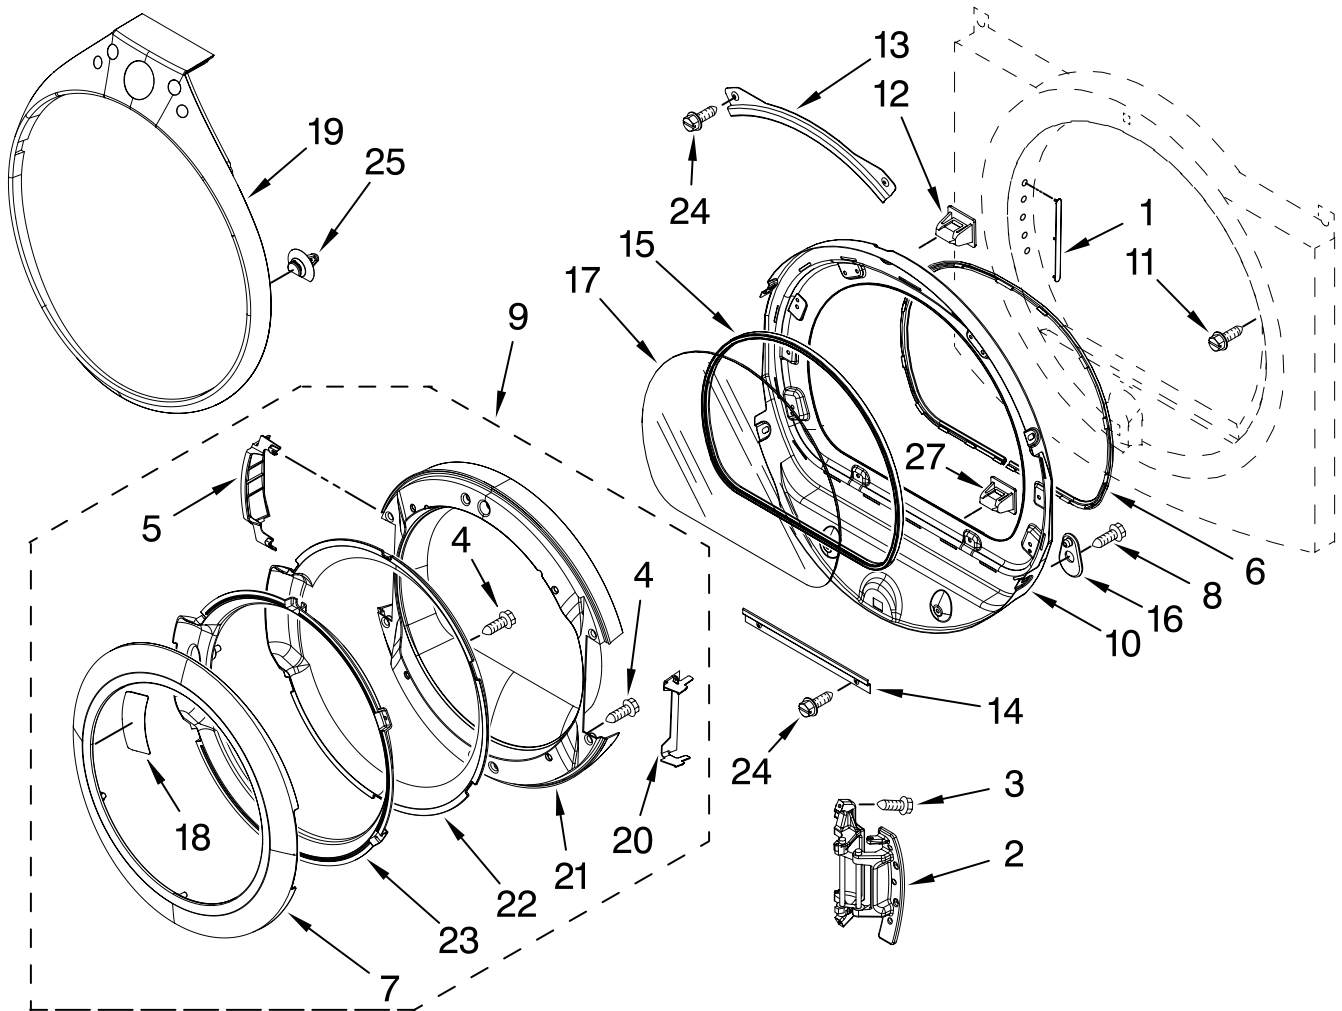

TOP AND CONSOLE PARTS

For Models: WED9500TU0
(Ultimate Silver)

Illus. No.	Part No.	DESCRIPTION	Illus. No.	Part No.	DESCRIPTION	Illus. No.	Part No.	DESCRIPTION
1		Literature Parts	11	3390647	Screw, 8-18 x 1/2	23	W10012810	Rast, Wheel Holder (Service Only With Illus. 28)
	W10122319	Use & Care Guide	12	W10112267	Foam-Seal			
	W10050531	Tech Sheet	13	W10030070	Array, Power	24	W10012460	Detent Wheel (Service Only With Illus. 28)
	W10122321	Guide, Quick Start	14	3936150	Connector, 7-Circuit			
2	W10114785	Top	15	3395683	Connector, (Motor)	25	W10095960	Harness, Communication
3	W10110984	Harness, Main	16	8281225	Screw, 8-18 x 1/2	26	W10012820	Knob, Spring (2) (Service Only With Illus. 28)
4	W10133748	Panel, Console (Includes Items: 20,21,22,27,28 & 29)	17	2203186	Connector, 5-Circuit	27	W10116704	Knob, Control (Includes: Illus. 21)
5	3391018	Tie, Cable	18	W10110649	User Interface (Right)	28	280230	Encoder, Wheel Kit. (Includes Item: 23, 24, & 26)
6	W10006840	Bracket, Console (Includes No.12)	19	W10121375	User Interface (Center) (Includes: Illus. 13)	29	W10117943	Badge
7	W10112268	Clip, Harness (4)	20	W10012430	Encoder-Wheel			
8	94614	Terminal	21	W10012440	Retainer-Snap			
9	3936144	Plug, Terminal	22	W10012410	Knob, Light Ring (Includes: Illus. 21)			
10	94613	Terminal						

FOR ORDERING INFORMATION REFER TO PARTS PRICE LIST

DOOR PARTS

For Models: WED9500TU0
(Ultimate Silver)

Illus. No.	Part No.	DESCRIPTION
1	W10085230	Label-Hinge Hole Cover
2	8577250	Door Hinge Assembly
3	W10017850	Screw, 10-24 x 3/64
4	9742177	Screw, 8-18 x 5/8
5	8578153	Cover-Hinge (L.H.) (Following Parts Not Included)
	8578152	Cover-Hinge (R.H.)
6	8577821	Seal-Door
7	W10048070	Handle-Ring & Pad Assembly