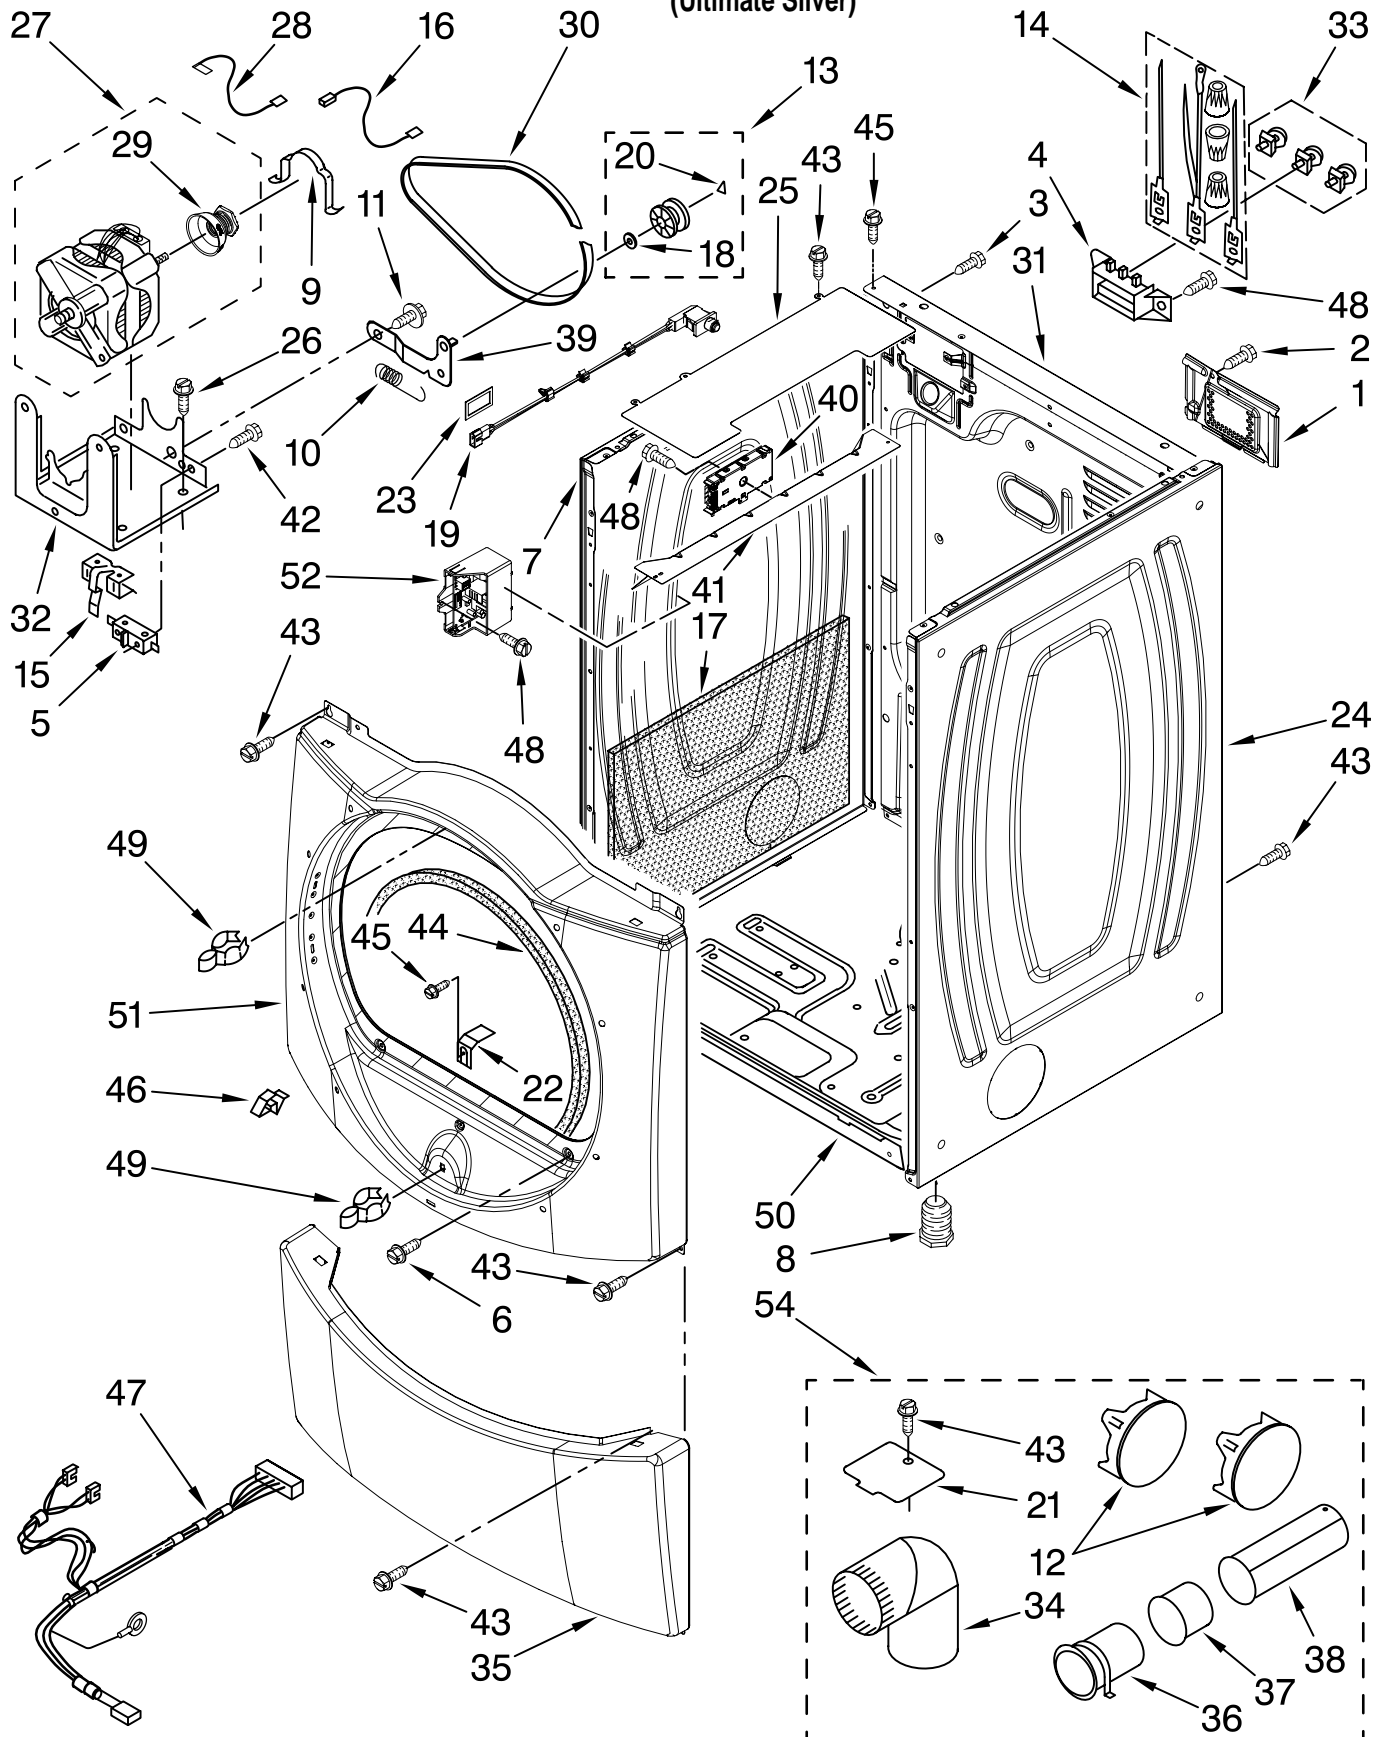

CABINET PARTS

For Models: WED9500TU0
(Ultimate Silver)

FOR ORDERING INFORMATION REFER TO PARTS PRICE LIST

CABINET PARTS

For Models: WED9500TU0
(Ultimate Silver)

Illus. No.	Part No.	DESCRIPTION	Illus. No.	Part No.	DESCRIPTION	Illus. No.	Part No.	DESCRIPTION
1	8576583	Cover, Terminal Block	20	690997	Tri Ring	40	W10110641	Control Board
2	3390814	Screw, 8-18 x 3/8	21	8066115	Cover-Plate	41	8563727	Bracket, Control
3	697776	Screw, 10-32 x 5/8 (Ground)	22	8529053	Ramp, Door	42	98129	Screw, 6-20 x 1 1/16
4	3397659	Block, Terminal	23	W10118614	Seal, Door Switch	43	3390647	Screw, 8-18 x 1/2
5	3394881	Switch, Broken Belt	24	W10095480	Panel, Side (R.H.)	44	3387242	Seal, Front Panel
6	3357011	Screw, 10-16 x 1/2	25	W10118470	Cover, Bracket Control	45	3393008	Screw, 10-16 x 1/2
7	W10095440	Panel, Side (L.H.)	26	343641	Screw, 10-16 x 1/2	46	8519459	Clip, Toe Panel
8	3392100	Foot, Dryer	27	8538263	Motor, Assembly 60 HZ.	47	8579738	Harness, Digital Interface
	279810	Foot - Optional (Extended Length Package Of 2) (Not Included)	28	3398948	Wire, Jumper (Broken Belt Switch)	48	90767	Screw, 8-18 x 3/8
9	660658	Clamp, Motor (2)	29	8578220	Pulley 60 HZ.	49	696144	Strike, Door (2)
10	3387374	Spring, Idler	30	3387610	Belt, Drive	50	8519207	Base, Cabinet
11	3389420	Retainer, Idler	31	W10116451	Panel, Rear	51	8578940	Front Panel
12	8579117	Plug, Multivent	32	3387118	Bracket, Motor	52	3407228	Power Cube
13	3388672	Pulley Assembly	33	279393	Terminal Block Screw Kit (For Terminal Block)	Optional Parts Not Included		
14	279318	Terminal, Brass & Tinned (3) (Includes Illus. 33)	34	49026	4" - 90° Elbow	Dryer Exhaust Kit (For Side & Bottom Venting)		
15	8066120	Lever, Snap Switch	35	W10116277	Toe, Panel			
16	3394081	Wire, Belt Switch	36	8563747	Exhaust Pipe & Bracket			
17	W10128772	Sound Panel	37	8563750	Exhaust Pipe (Short)	54	279818	White
18	233520	Washer, Thrust	38	8563749	Exhaust Pipe (Long)		279820	Black
19	8574875	Assembly, Door Switch	39	3388674	Idler Bracket		279925	Biscuit
							280171	Ultimate Silver

FOR ORDERING INFORMATION REFER TO PARTS PRICE LIST