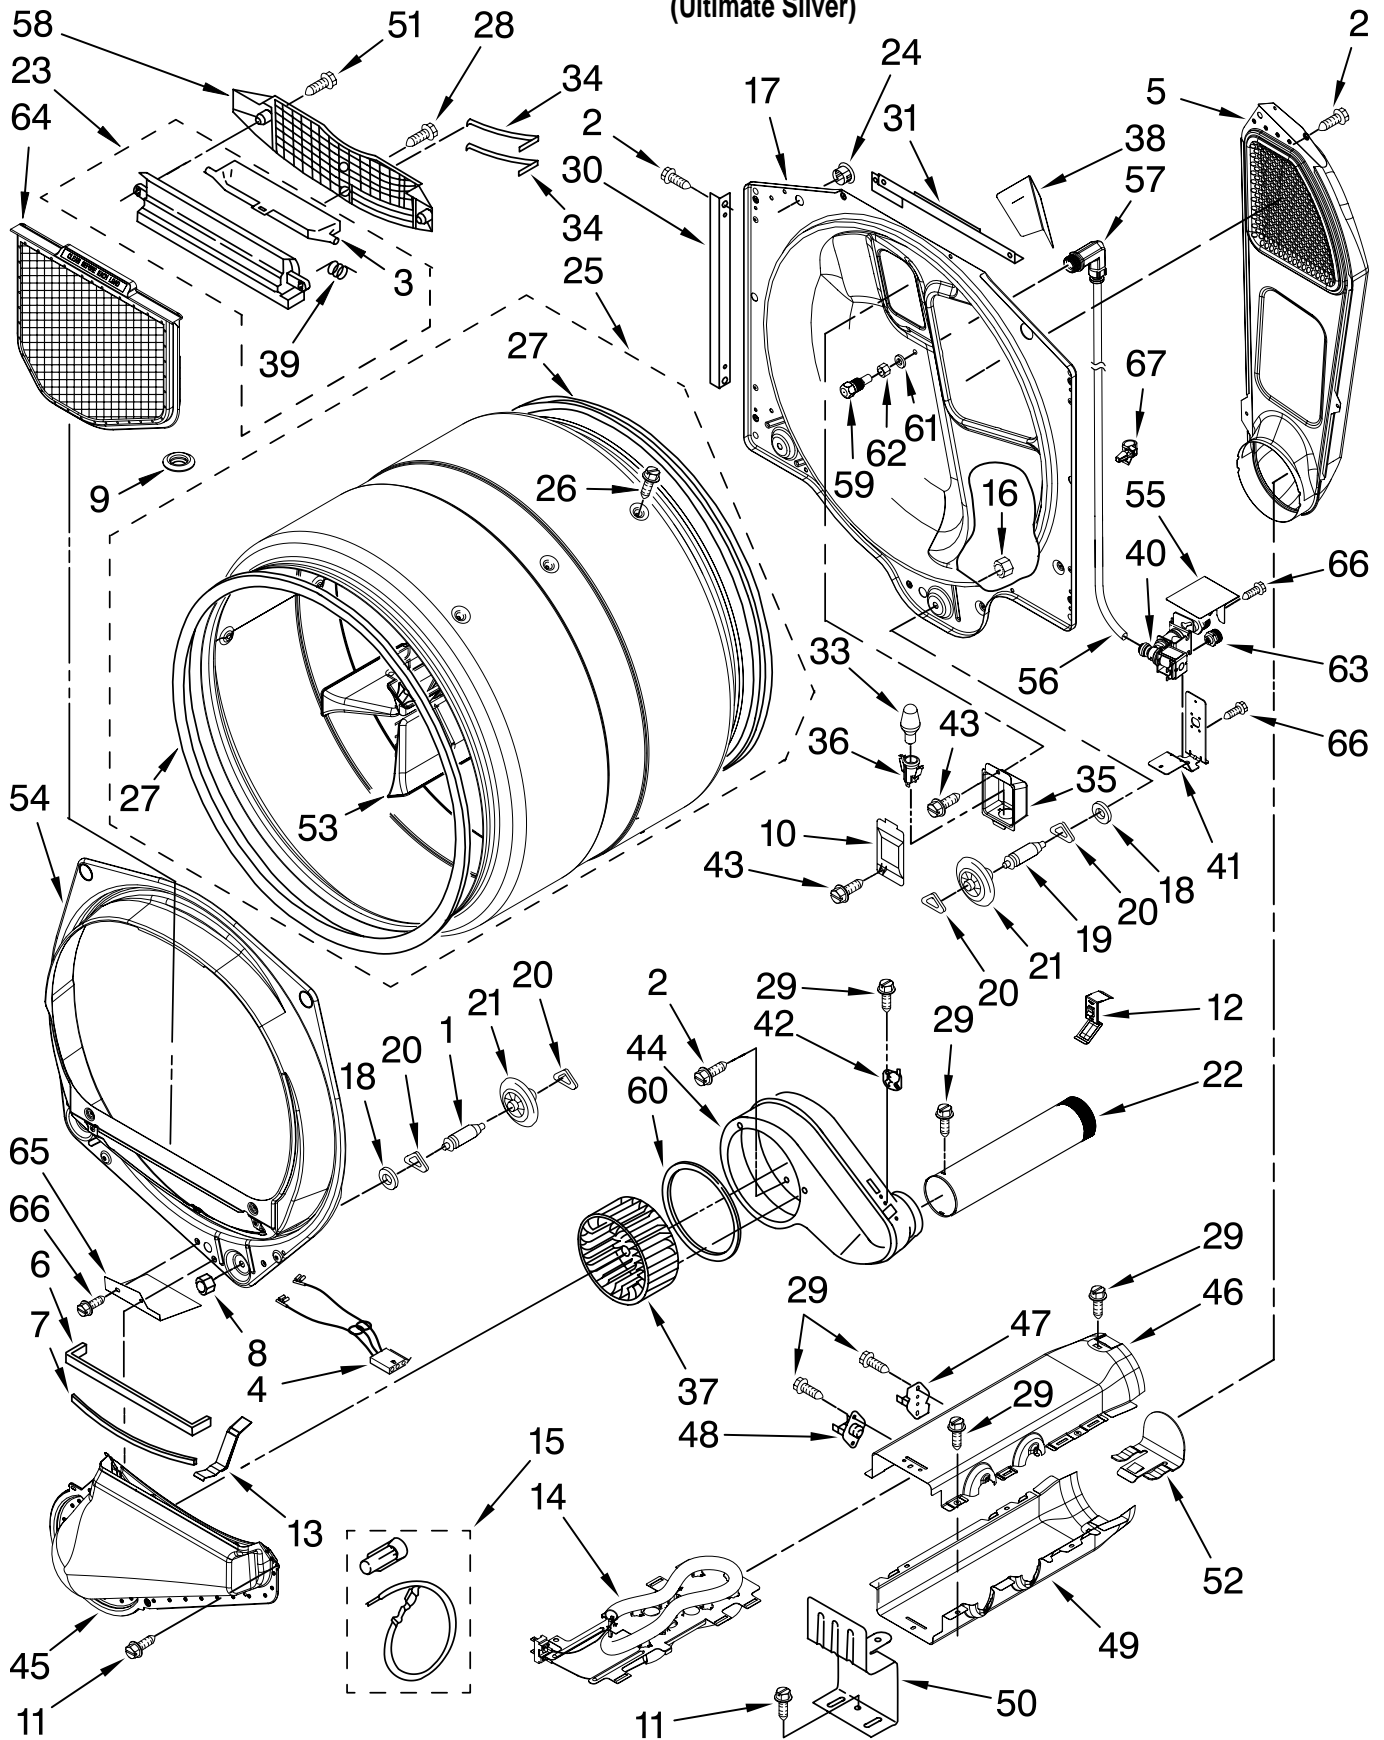

BULKHEAD PARTS

For Models: WED9500TU0
(Ultimate Silver)

BULKHEAD PARTS

For Models: WED9500TU0
(Ultimate Silver)

Illus. No.	Part No.	DESCRIPTION	Illus. No.	Part No.	DESCRIPTION	Illus. No.	Part No.	DESCRIPTION
1	8575324	Shaft, R.H. Thread	25	W10113138	Complete Drum Assembly	49	8544770	Housing-Tab Heater Box
2	3390647	Screw, 8-18 x 1/2	26	W10109200	Screw, 11-16 x 3/4	50	8066099	Bracket, Heater Box
3	3394984	Door, Lint Screen	27	697694	Seal, Drum	51	3387230	Screw, 10-16 x 1
4	3406653	Harness, Sensor	28	695240	Screw, 8-18 x 1/2	52	8544776	Flange-Heater Box
5	697354	Air Duct Assembly	29	8533971	Screw, 8-18 x 3/8	53	W10113136	Baffle, Drum
6	697813	Seal, Outlet Housing	30	8519221	Channel Bracket, Rear Bulkhead (2)	54	8519245	Bulkhead, Front (Includes Illus. 65 & 66)
7	697814	Seal, Drum Front	31	8571651	Bracket, Upper Rear Bulkhead	55	W10044617	Cover, Inlet Valve
8	3934666	Nut, 3/8 x 16(R.H.)	33	3406124	Bulb, Light	56	W10044598	Hose, (Not Servicable Included With Illus. 57)
9	W10128544	Cap-Plug	34	3387223	Electrode, Sensor	57	W10044606	Nozzle & Hose Assembly (Includes Illus. 59,61,62,66 & 67)
10	3402841	Lens, Drum Light	35	3977373	Bracket, Drum Light	58	8299979	Grill, Outlet
11	489463	Screw, 8-18 x 3/8	36	W10136369	Socket Assembly	59	W10044578	Nozzle
12	8572105	Clip, Exhaust Pipe	37	697772	Wheel, Blower	60	697770	Seal, Cover Plate
13	8066208	Clip-Spring	38	W10044616	Cover, Drum Light	61	W10044579	Washer, Nozzle
14	8544771	Heater Element	39	3394986	Spring, Lint Screen Door	62	W10044580	Nut, Brass 9/16-24 x 1/32
15	279457	Terminal Wire Kit (For Heater Element Wiring Harness Repair)	40	W10044596	Valve, Water Inlet (Includes Illus. 41 & 55)	63	W10044605	Coupling, Hose
16	W10001120	Nut, 3/8-16 (L.H.)	41	W10044597	Bracket-Valve	64	W10049370	Lint, Screen
17	W10124071	Bulkhead, Rear	42	8577274	Thermistor	65	W10128629	Shield, Blower Housing (Includes Illus. 2.)
18	3387459	Washer, Support	43	487909	Screw, 8-15 x 1/2	66	90767	Screw, 8-18 x 3/8
19	8575325	Shaft, L.H. Thread	44	8544362	Housing, Blower	67	3391018	Cable-Tie
20	690997	Ring, Tri	45	8066168	Lint Duct Assembly			
21	8536973	Roller, Support	46	8544769	Housing-Slot Heater Box			
22	8563745	Exhaust Pipe	47	280148	Thermal Cut-Off (Includes Illus. 48)			
23	3394985	Housing, Outlet	48	8557403	Thermostat 295°F (146°C) (Hi-Limit)			
24	8529007	Plug, Rear Bulkhead						

FOR ORDERING INFORMATION REFER TO PARTS PRICE LIST