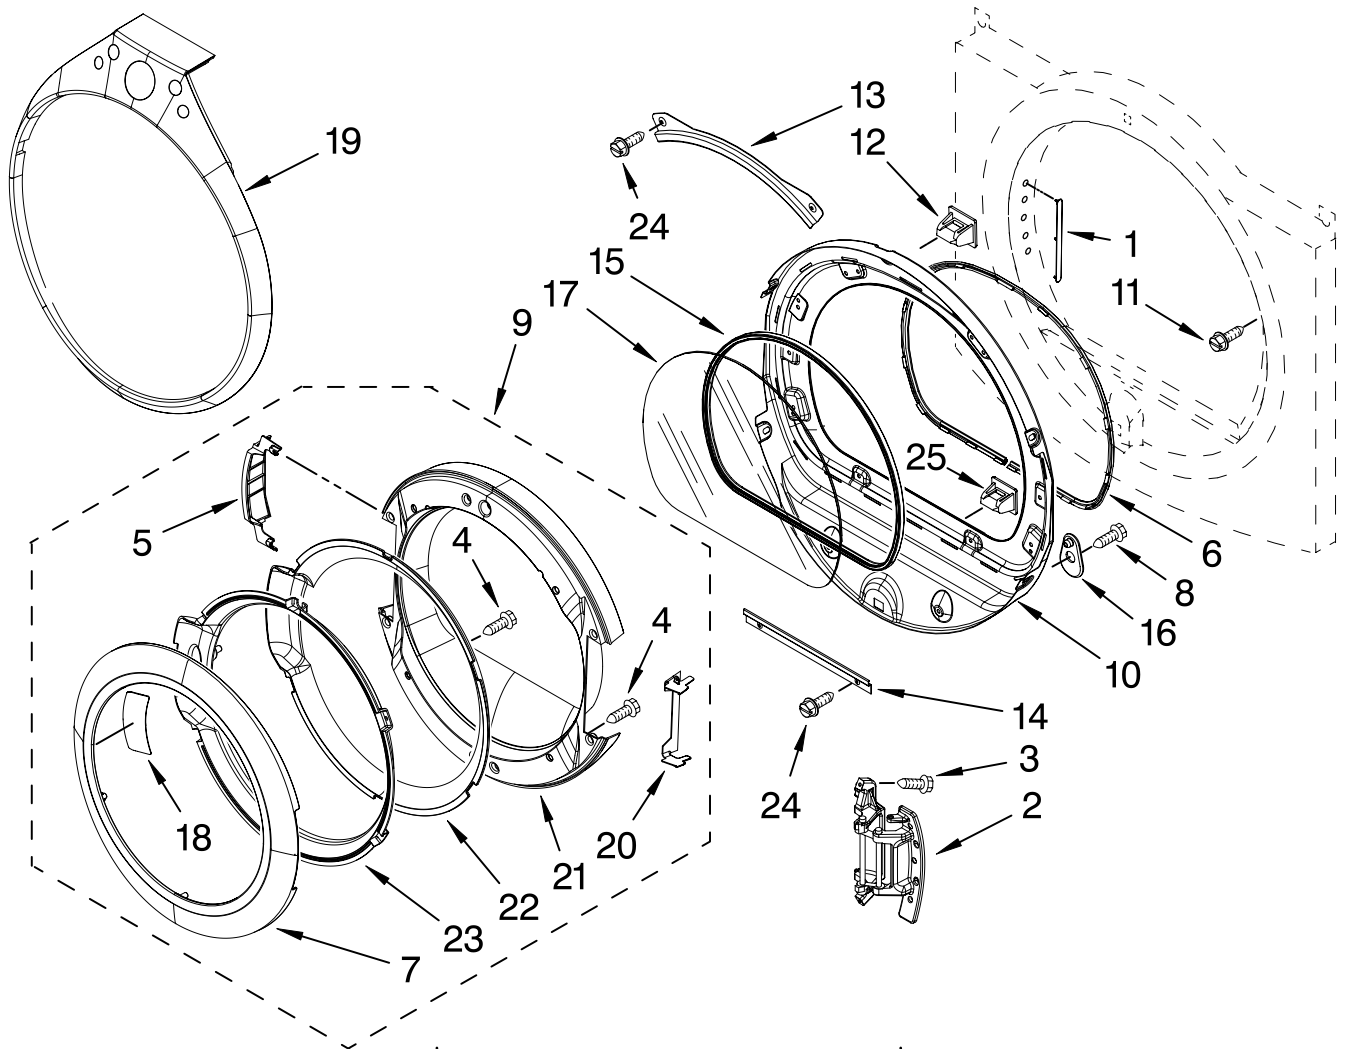

DOOR PARTS

For Models: WED9400SW0, WED9400SB0, WED9400ST0, (WED9400SZ0) (WED9400SU0)
(White/Chrome) (Black/Chrome) (Biscuit/Gold) (White/Blue) (Ultimate Silver)

Illus. No.	Part No.	DESCRIPTION	Illus. No.	Part No.	DESCRIPTION	Illus. No.	Part No.	DESCRIPTION
1		Label-Hinge Hole Cover	8	3393008	Screw, 10-16 x 1/2	15	8579662	Seal, Window
	W10085210	White	9		Door Assembly (Outer)	16	W10048910	Screw-Plug
	W10085230	Silver		8579520	Chrome	17	8566254	Window
2	W10139920	Door Hinge Assembly		8579521	Gold	18	8580116	Pad-Handle
3	W10017850	Screw, 10-24 x 3/64		8579514	Blue	19		Tear-Drop Trim & Clip Assembly
4	9742177	Screw, 8-18 x 5/8	10	8578229	Door Assembly (Inner) (Includes Illus. 12 & 25)		W10099270	White
5	8578153	Cover-Hinge (L.H.) (Following Parts Not Included)	11	355515	Screw, 8-18 x 11/16		W10099310	Black
	8578152	Cover-Hinge (R.H.)	12	3398175	Door Catch Assembly (Upper)		W10099320	Biscuit
6	W10139457	Seal-Door	13	8519356	Retainer-Window (Upper)		W10099280	White/Blue
7		Handle-Ring & Pad Assembly	14	8519354	Retainer-Window (Lower)		W10099330	Silver
	W10048070	Chrome				20	W10074630	Door-Shield
	W10048080	Gold				21	8578157	Door Intermediate
	W10048010	Blue				22	8578156	Door Mask
						23	8578155	Door Screen
						24	3393258	Screw, 10-16 x 1/2
						25	690081	Door Catch Assembly

FOR ORDERING INFORMATION REFER TO PARTS PRICE LIST