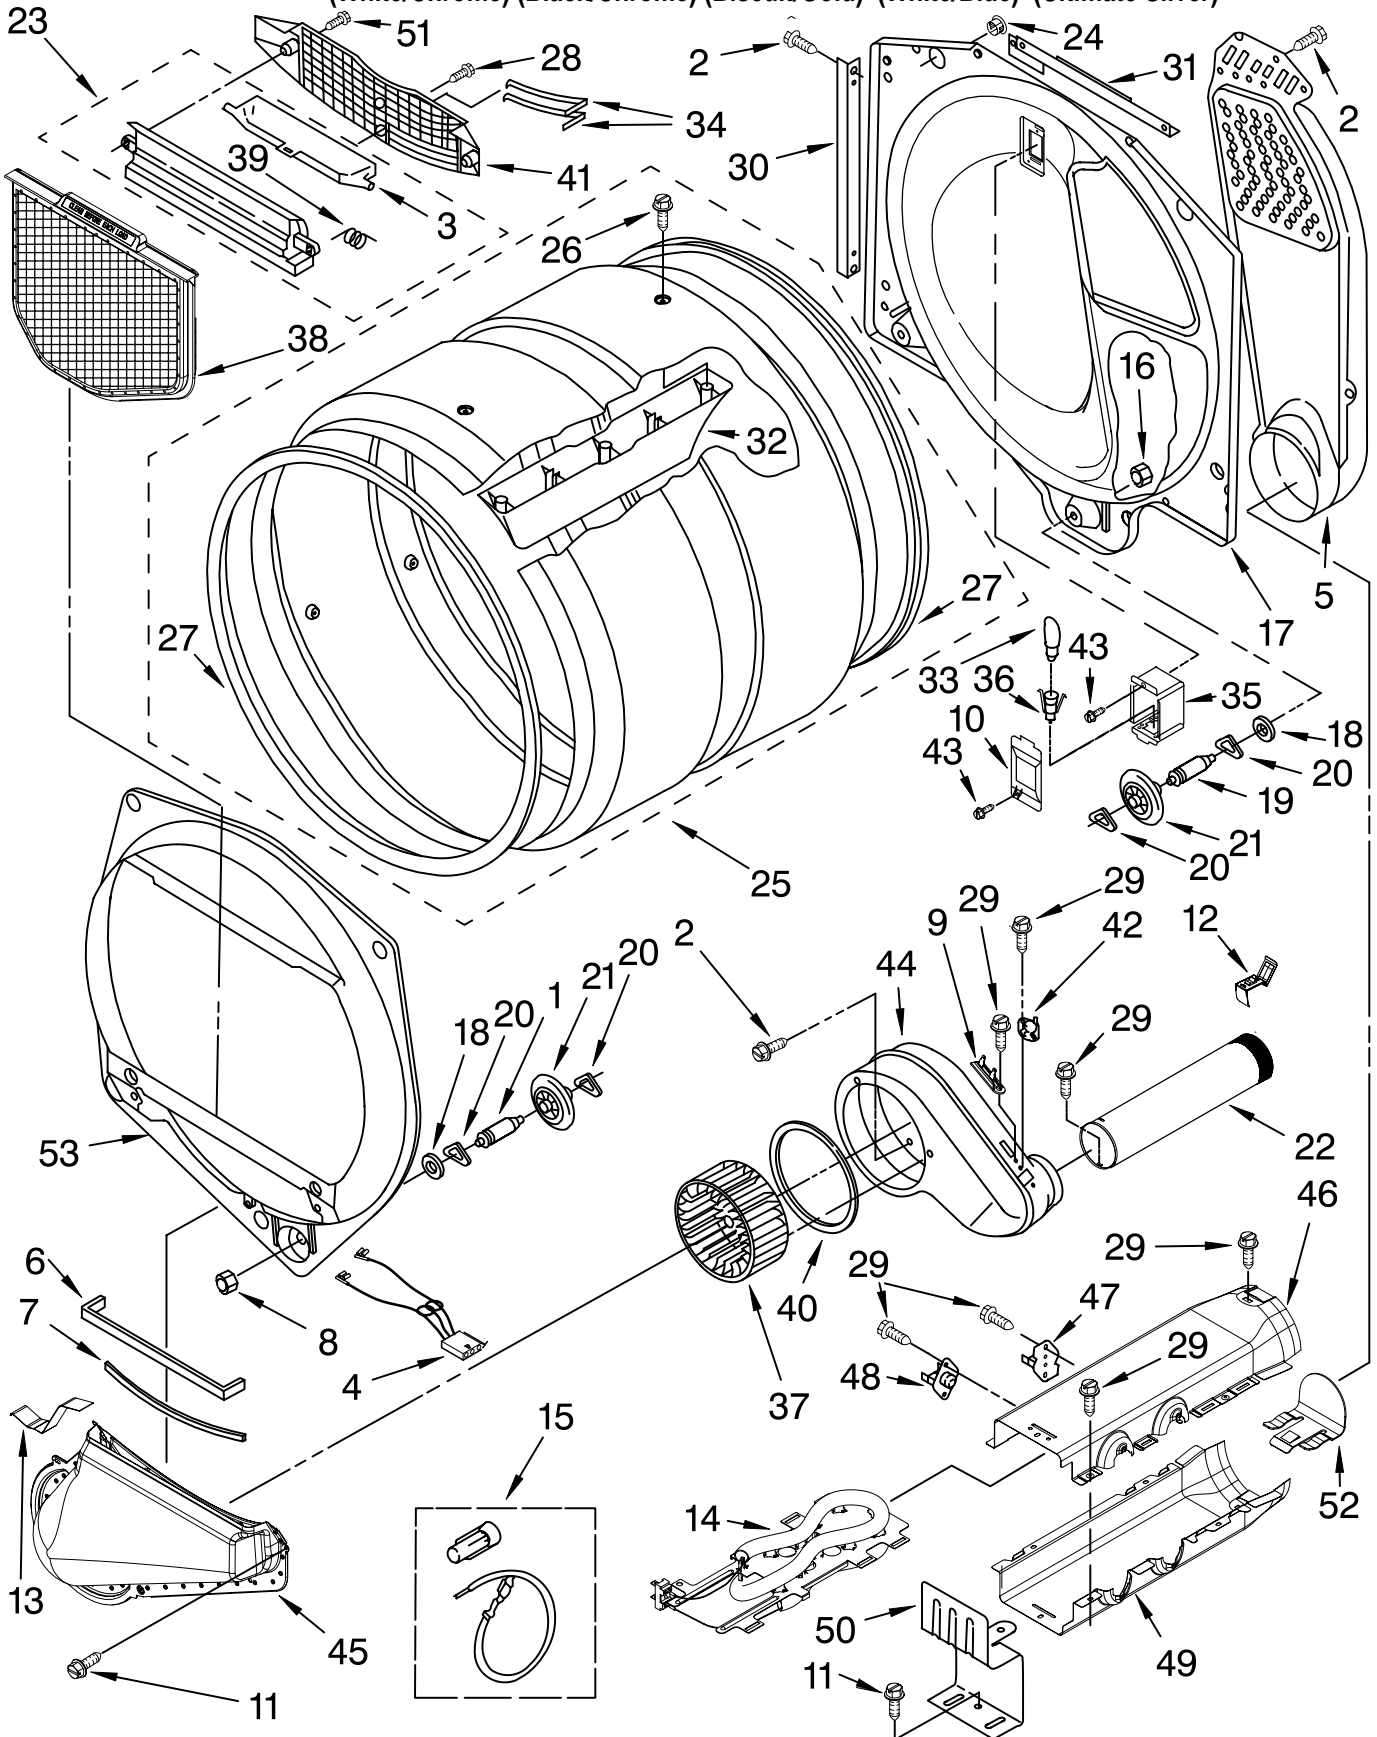

BULKHEAD PARTS

For Models: WED9400SW0, WED9400SB0, WED9400ST0, (WED9400SZ0) (WED9400SU0)
(White/Chrome) (Black/Chrome) (Biscuit/Gold) (White/Blue) (Ultimate Silver)

FOR ORDERING INFORMATION REFER TO PARTS PRICE LIST

BULKHEAD PARTS

For Models: WED9400SW0, WED9400SB0, WED9400ST0, (WED9400SZ0) (WED9400SU0)
(White/Chrome) (Black/Chrome) (Biscuit/Gold) (White/Blue) (Ultimate Silver)

Illus. No.	Part No.	DESCRIPTION	Illus. No.	Part No.	DESCRIPTION	Illus. No.	Part No.	DESCRIPTION
1	8575324	Shaft, R.H. Thread	16	W10001120	Nut, 3/8-16 (L.H.)	36	W10136369	Socket Assembly
2	3390647	Screw, 8-18 x 1/2	17	8520836	Bulkhead, Rear	37	697772	Wheel, Blower
3	3394984	Door, Lint Screen	18	3387459	Washer, Support	38	W10049370	Screen, Lint
4	3406653	Harness, Sensor	19	8575325	Shaft, L.H. Thread	39	3394986	Spring, Lint Screen Door
5	697354	Air Duct Assembly	20	W10121334	Washer	40	697770	Seal, Cover Plate
6	697813	Seal, Outlet Housing	21	8536973	Roller, Support	41	8299979	Grille, Outlet
7	697814	Seal, Drum Front	22	8563745	Exhaust Pipe	42	8577274	Thermistor
8	3934666	Nut, 3/8 x 16(R.H.)	23	3394985	Housing, Outlet	43	487909	Screw, 8-15 x 1/2
9	3392519	Thermal-Fuse (91°C)	24	8529007	Plug, Rear Bulkhead	44	8544362	Housing, Blower
10	3402841	Lens, Drum Light	25	W10113138	Complete Drum Assembly	45	8066168	Lint Duct Assembly
11	489463	Screw, 8-18 x 3/8	26	W10109200	Screw, 11-16 x 3/4	46	8544769	Housing-Slot Heater Box
12	8572105	Clip, Exhaust Pipe	27	697694	Seal, Drum	47	280148	Thermal Cut-Off (Includes Illus. 48)
13	8066208	Clip-Spring	28	695240	Screw, 8-18 x 1/2	48	8557403	Thermostat 295°F (146°C) (Hi-Limit)
14	8544771	Heater Element	29	8533971	Screw, 8-18 x 3/8	49	8544770	Housing-Tab Heater Box
15	279457	Terminal Wire Kit (For Heater Element Wiring Harness Repair)	30	8519221	Channel Bracket, Rear Bulkhead (2)	50	8066099	Bracket, Heater Box
			31	8571651	Bracket, Upper Rear Bulkhead	51	3387230	Screw, 10-16 x 1
			32	W10113136	Baffle, Drum	52	8544776	Flange-Heater Box
			33	3406124	Bulb, Light	53	8519245	Bulkhead, Front
			34	3387223	Electrode, Sensor			
			35	3977373	Bracket, Drum Light			

FOR ORDERING INFORMATION REFER TO PARTS PRICE LIST