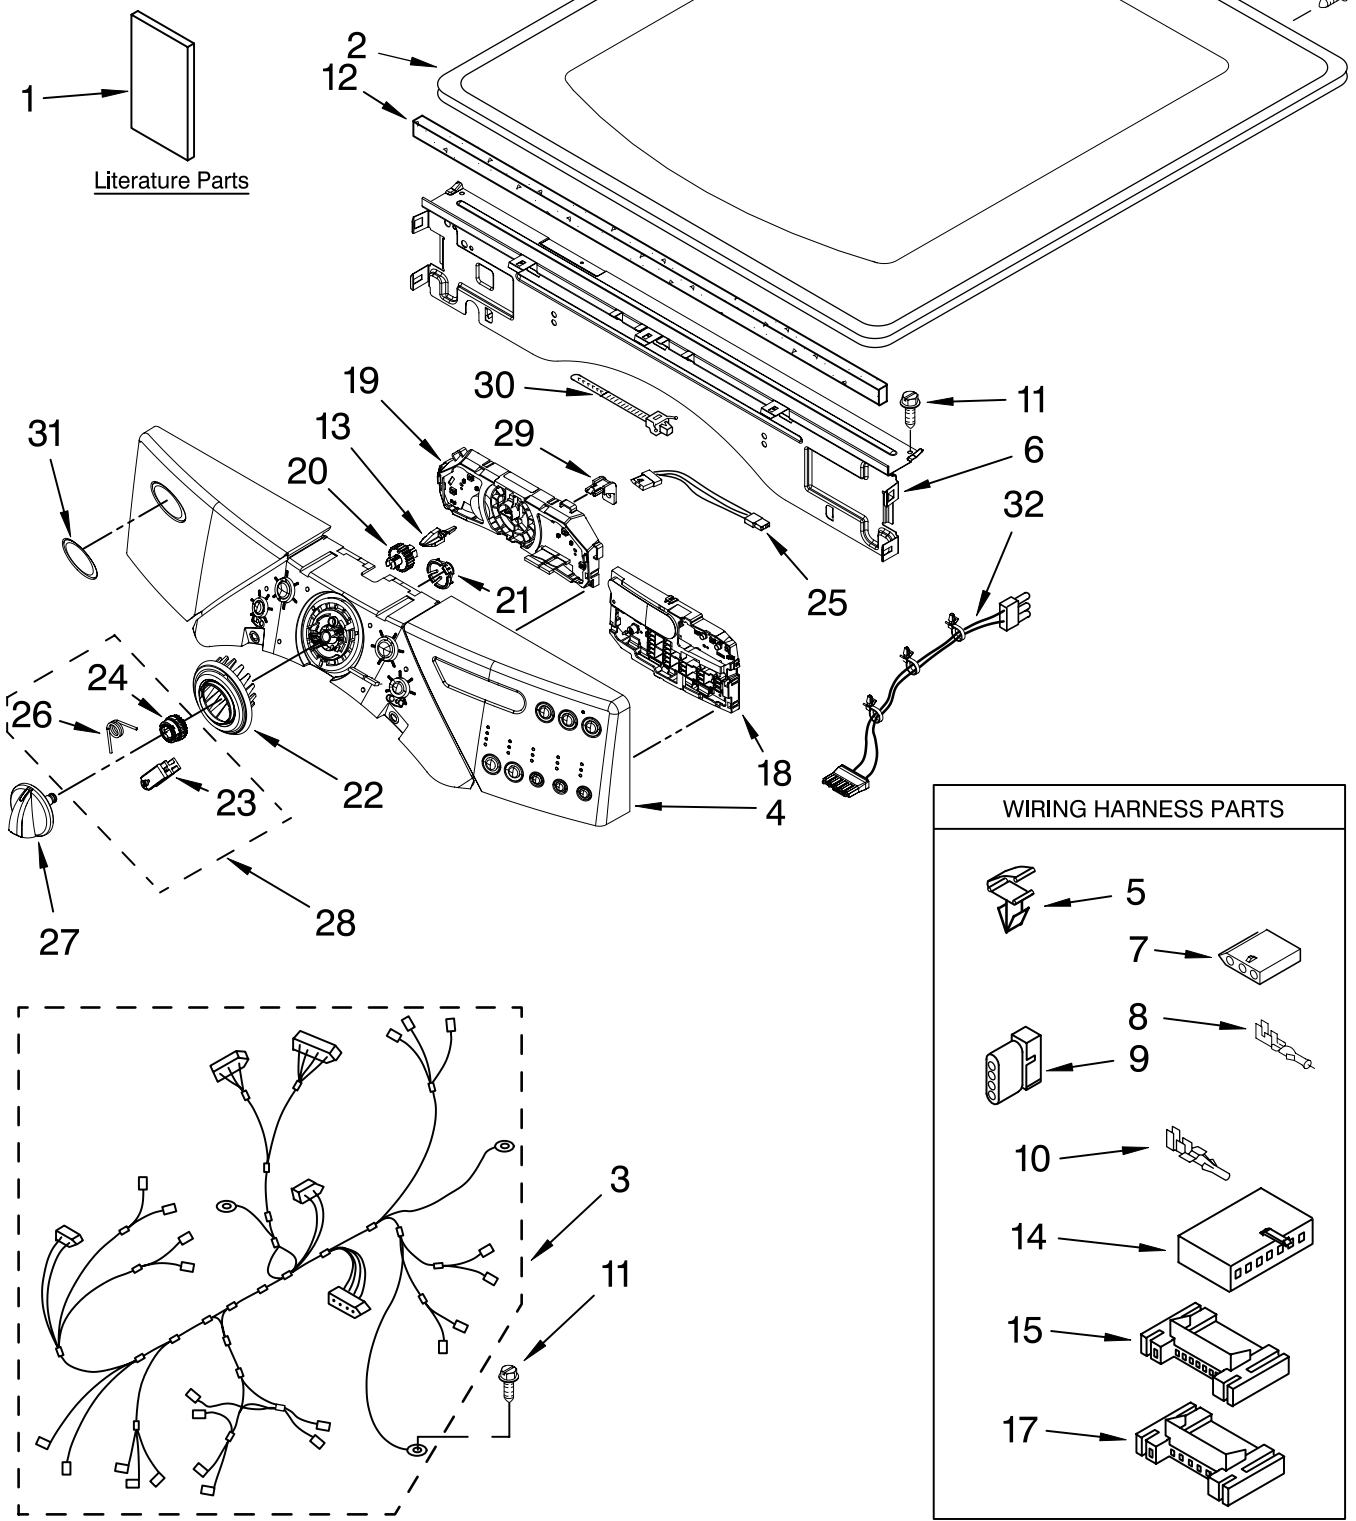

TOP AND CONSOLE PARTS

ELECTRIC DRYER

For Models: WED9400SW0, WED9400SB0, WED9400ST0, (WED9400SZ0) (WED9400SU0)
 (White/Chrome) (Black/Chrome) (Biscuit/Gold) (White/Blue) (Ultimate Silver)

FOR ORDERING INFORMATION REFER TO PARTS PRICE LIST

TOP AND CONSOLE PARTS

For Models: WED9400SW0, WED9400SB0, WED9400ST0, (WED9400SZ0) (WED9400SU0)
(White/Chrome) (Black/Chrome) (Biscuit/Gold) (White/Blue) (Ultimate Silver)

Illus. No.	Part No.	DESCRIPTION	Illus. No.	Part No.	DESCRIPTION	Illus. No.	Part No.	DESCRIPTION
1		Literature Parts	9	3936144	Plug, Terminal	24	W10012460	Detent Wheel
	W10110850	Use & Care Guide	10	94613	Terminal			(Service Only
	W10110638	Tech Sheet	11	3390647	Screw, 8-18 x 1/2			With Illus. 28)
	W10111226	Guide, Quick Start	12	W10112267	Foam-Seal	25	W10095960	Harness,
2		Top	13	W10030070	Array, Power			Communication
	8565021	White	14	3936150	Connector, 7-Circuit	26	W10012820	Knob, Spring (2)
	8579997	Black	15	3395683	Connector, (Motor)			(Service Only
	8519252	Biscuit	16	8281225	Screw, 8-18 x 1/2	27		Knob, Control
	W10114785	Ultimate Silver	17	2203186	Connector, 5-Circuit			(Includes:
3	8579739	Harness, Main	18	W10031430	User Interface (Right)		W10116702	White
4		Panel, Console (Includes Items: 4,20,21,22,27,28)	19	W10121375	User Interface (Center)		W10116705	Black
	W10116695	White			(Includes: Illus. 13)		W10116703	Biscuit
	W10116698	Black	20	W10012430	Encoder-Wheel		W10116706	Blue
	W10116696	Biscuit	21	W10012440	Retainer-Snap		W10116704	Ultimate Silver
	W10116699	White/Blue	22	W10012410	Knob, Light Ring	28	280230	Encoder, Wheel Kit.
	W10116697	Ultimate Silver			(Includes: Illus. 21)			(Includes Item: 23, 24, & 26)
5	3394427	Clip, Harness	23	W10012810	Rast, Wheel Holder (Service Only With Illus. 28)	29	W10112268	Clip-Harness (4)
6	W10006840	Bracket, Console (Includes No.12)				30	3391018	Tie, Cable
7	353424	Connector, Sensor				31	W10117943	Badge
8	94614	Terminal				32	W10110976	Cube-Cable