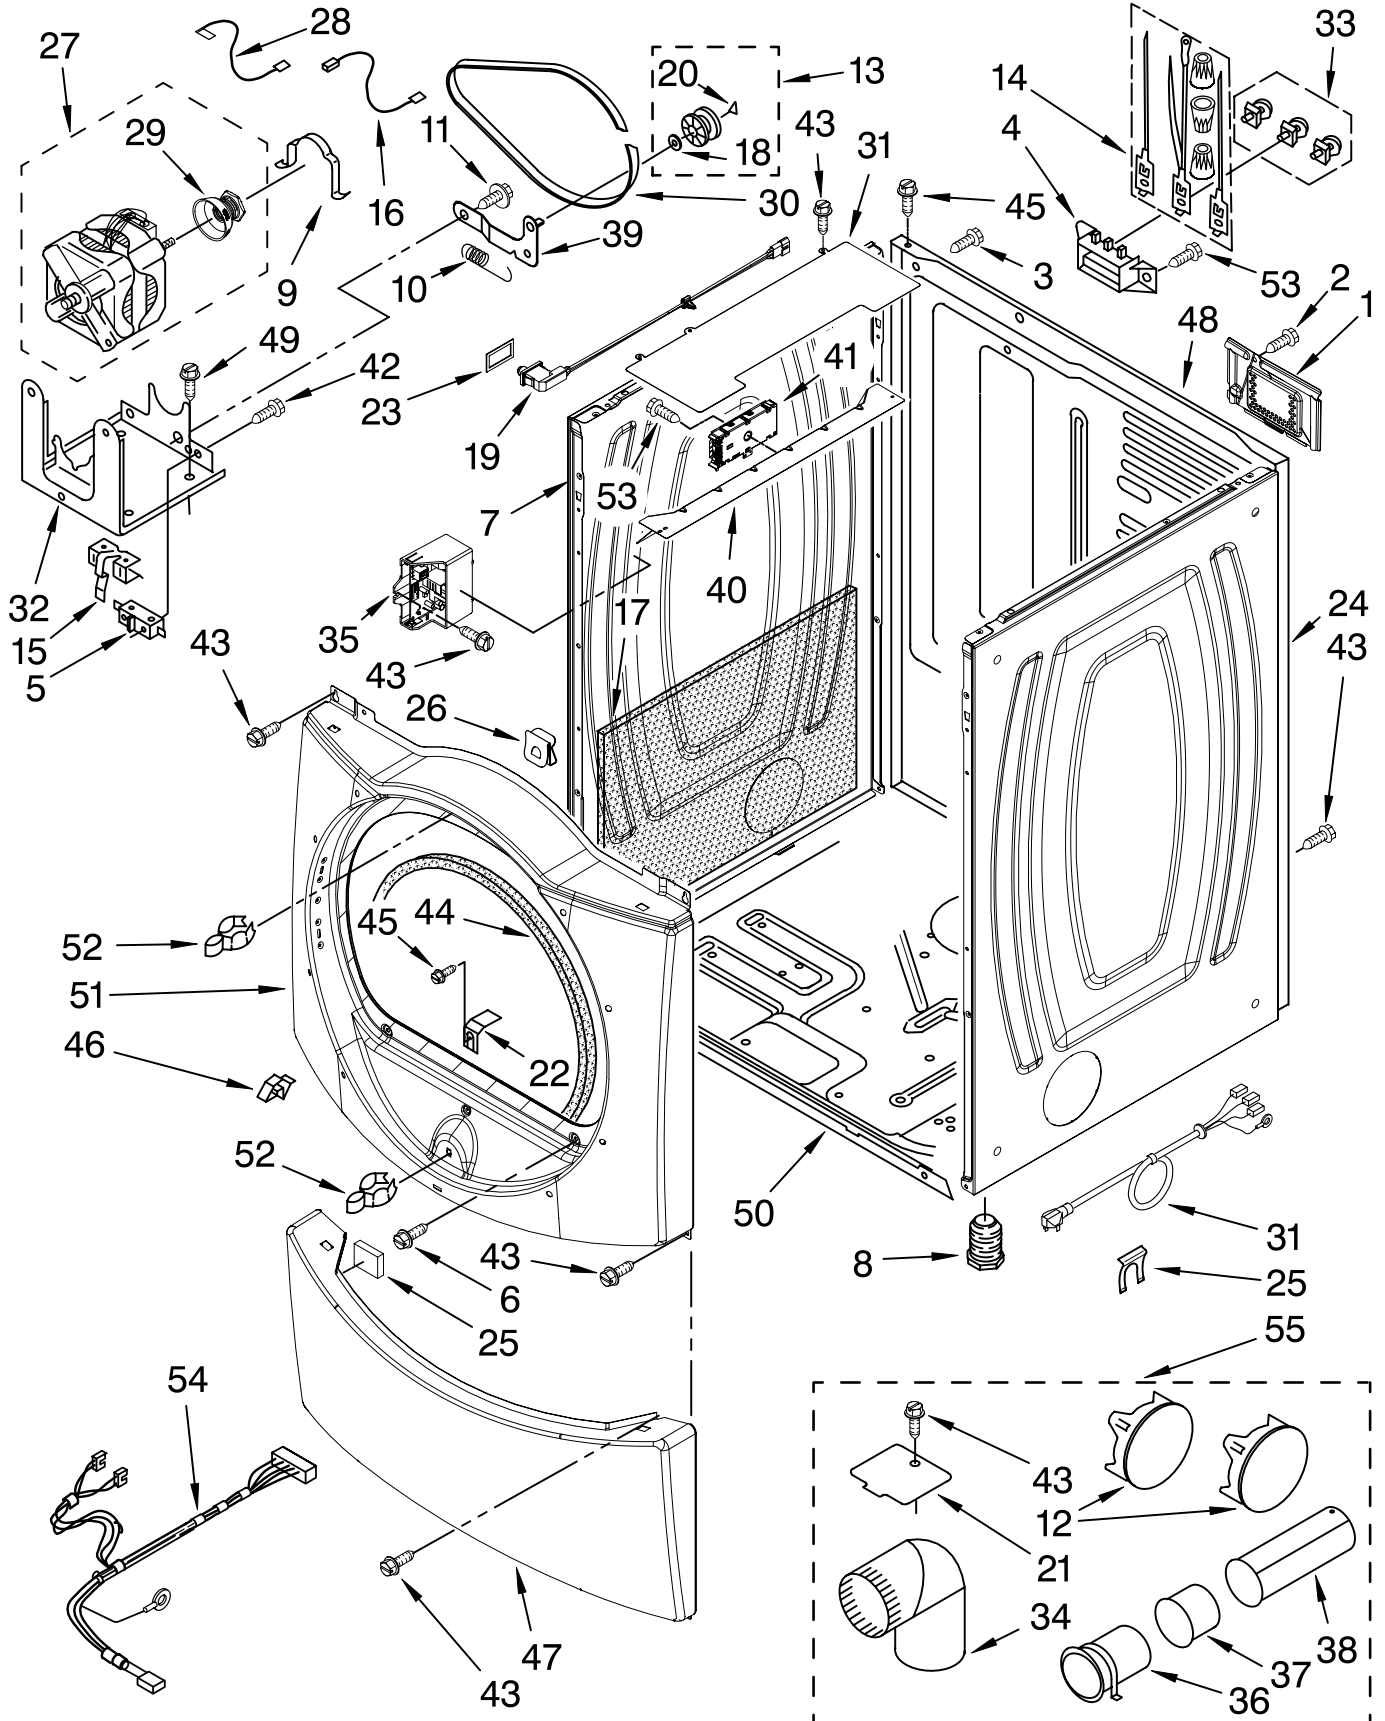

CABINET PARTS

For Models: WED9400SW0, WED9400SB0, WED9400ST0, (WED9400SZ0) (WED9400SU0)
(White/Chrome) (Black/Chrome) (Biscuit/Gold) (White/Blue) (Ultimate Silver)

FOR ORDERING INFORMATION REFER TO PARTS PRICE LIST