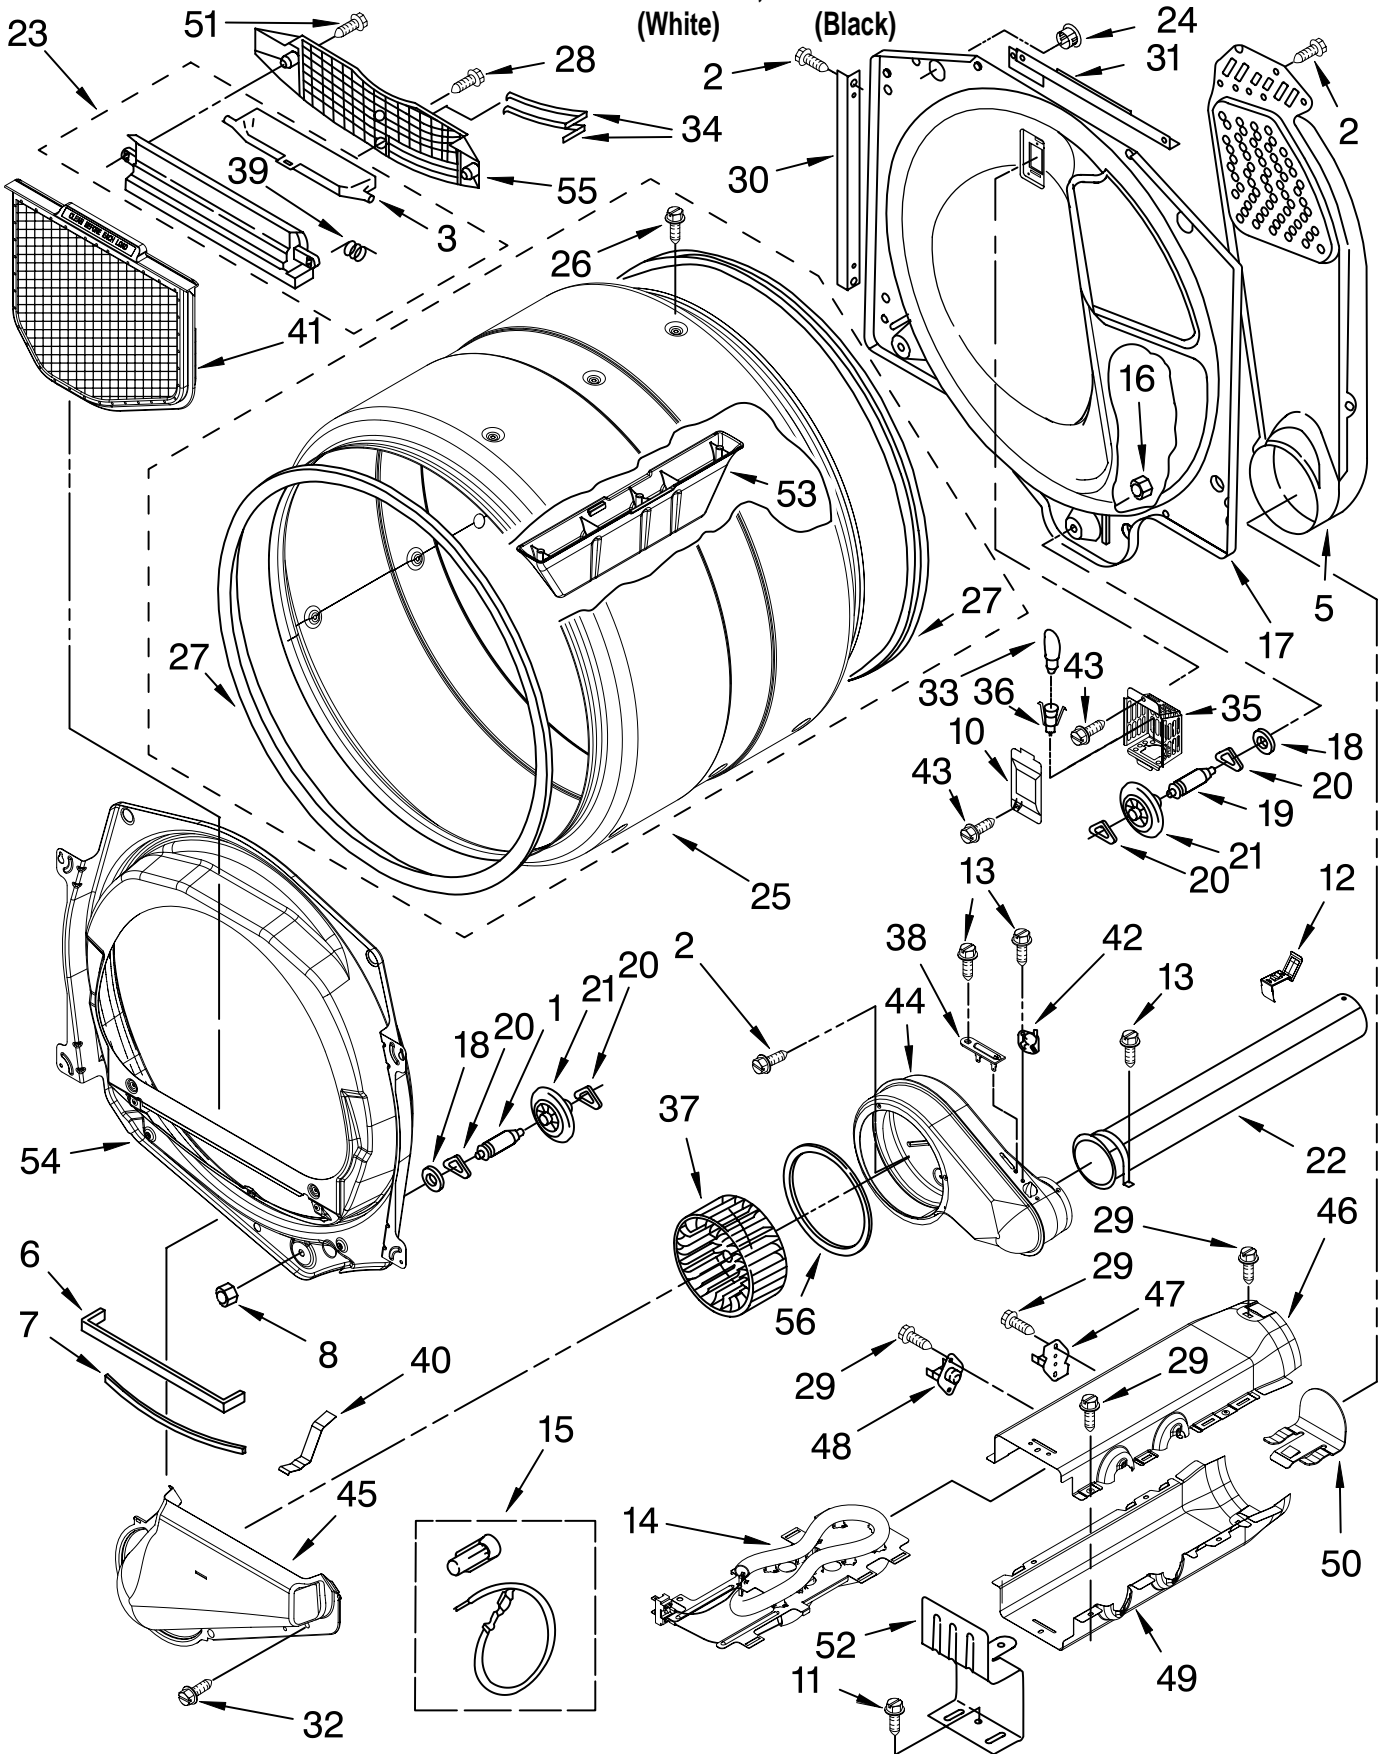

BULKHEAD PARTS

For Model: WED8300SW1, WED8300SB1

(White)

(Black)

FOR ORDERING INFORMATION REFER TO PARTS PRICE LIST

BULKHEAD PARTS

For Model: WED8300SW1, WED8300SB1

(White) (Black)

Illus. No.	Part No.	DESCRIPTION	Illus. No.	Part No.	DESCRIPTION	Illus. No.	Part No.	DESCRIPTION
1	8575324	Shaft, R.H. Thread	23	W10153423	Housing, Outlet	40	8066208	Clip-Spring
2	3390647	Screw, 8-18 x 1/2	24	8529007	Plug, Rear Bulkhead	41	W10049370	Lint, Screen
3	W10153413	Door, Lint Screen	25	W10153420	Complete Drum Assembly	42	8577274	Thermistor
5	697354	Air Duct Assembly	26	W10109200	Screw, 11-16 x 3/4	43	487909	Screw, 8-15 x 1/2
6	697813	Seal, Outlet Housing	27	697694	Seal, Drum	44	8544362	Housing, Blower
7	697814	Seal, Drum Front	28	695240	Screw, 8-18 x 1/2	45	8066168	Lint Duct Assembly
8	3934666	Nut, 3/8 x 16(R.H.)	29	90767	Screw, 8-18 x 3/8	46	8544769	Housing, Slot Heater Box
10	3402841	Lens, Drum Light	30	8519221	Channel Bracket, Rear Bulkhead (2)	47	8318314	Thermal Cut-Off (Includes Illus. 48)
11	693995	Screw, 8-18 x 3/8	31	8571651	Bracket, Upper Rear Bulkhead	48	3391914	Thermostat 295°F (146°C)
12	8572105	Clip, Exhaust	32	489463	Screw, 8-18 x 5/8	49	8544770	Housing, Tab Heater Box
13	8533971	Screw, 8-18 x 5/16	33	3406124	Bulb, Light	50	8544776	Flange, Heater Box
14	8544771	Heater Element	34	3387223	Electrode, Sensor	51	3387230	Screw, 10-16 x 1
15	279457	Terminal Wire Kit (For Heater Element Wiring Harness Repair)	35	8578825	Bracket, Drum Light	52	8066099	Bracket, Heater Box
16	W10001120	Nut, 3/8-16 (L.H.)	36	3403634	Socket Assembly	53	W10153409	Baffle, Drum
17	8520836	Bulkhead, Rear	37	697772	Wheel, Blower	54	8565061	Bulkhead, Front
18	3387459	Washer, Support	38	3392519	Thermal Fuse (91°C)	55	W10153412	Grille, Outlet
19	8575325	Shaft, L.H. Thread	39	3394986	Spring, Lint Screen Door	56	697770	Seal, Cover Plate
20	690997	Ring, Tri						
21	8536973	Roller, Support						
22	8563728	Exhaust Pipe						

FOR ORDERING INFORMATION REFER TO PARTS PRICE LIST