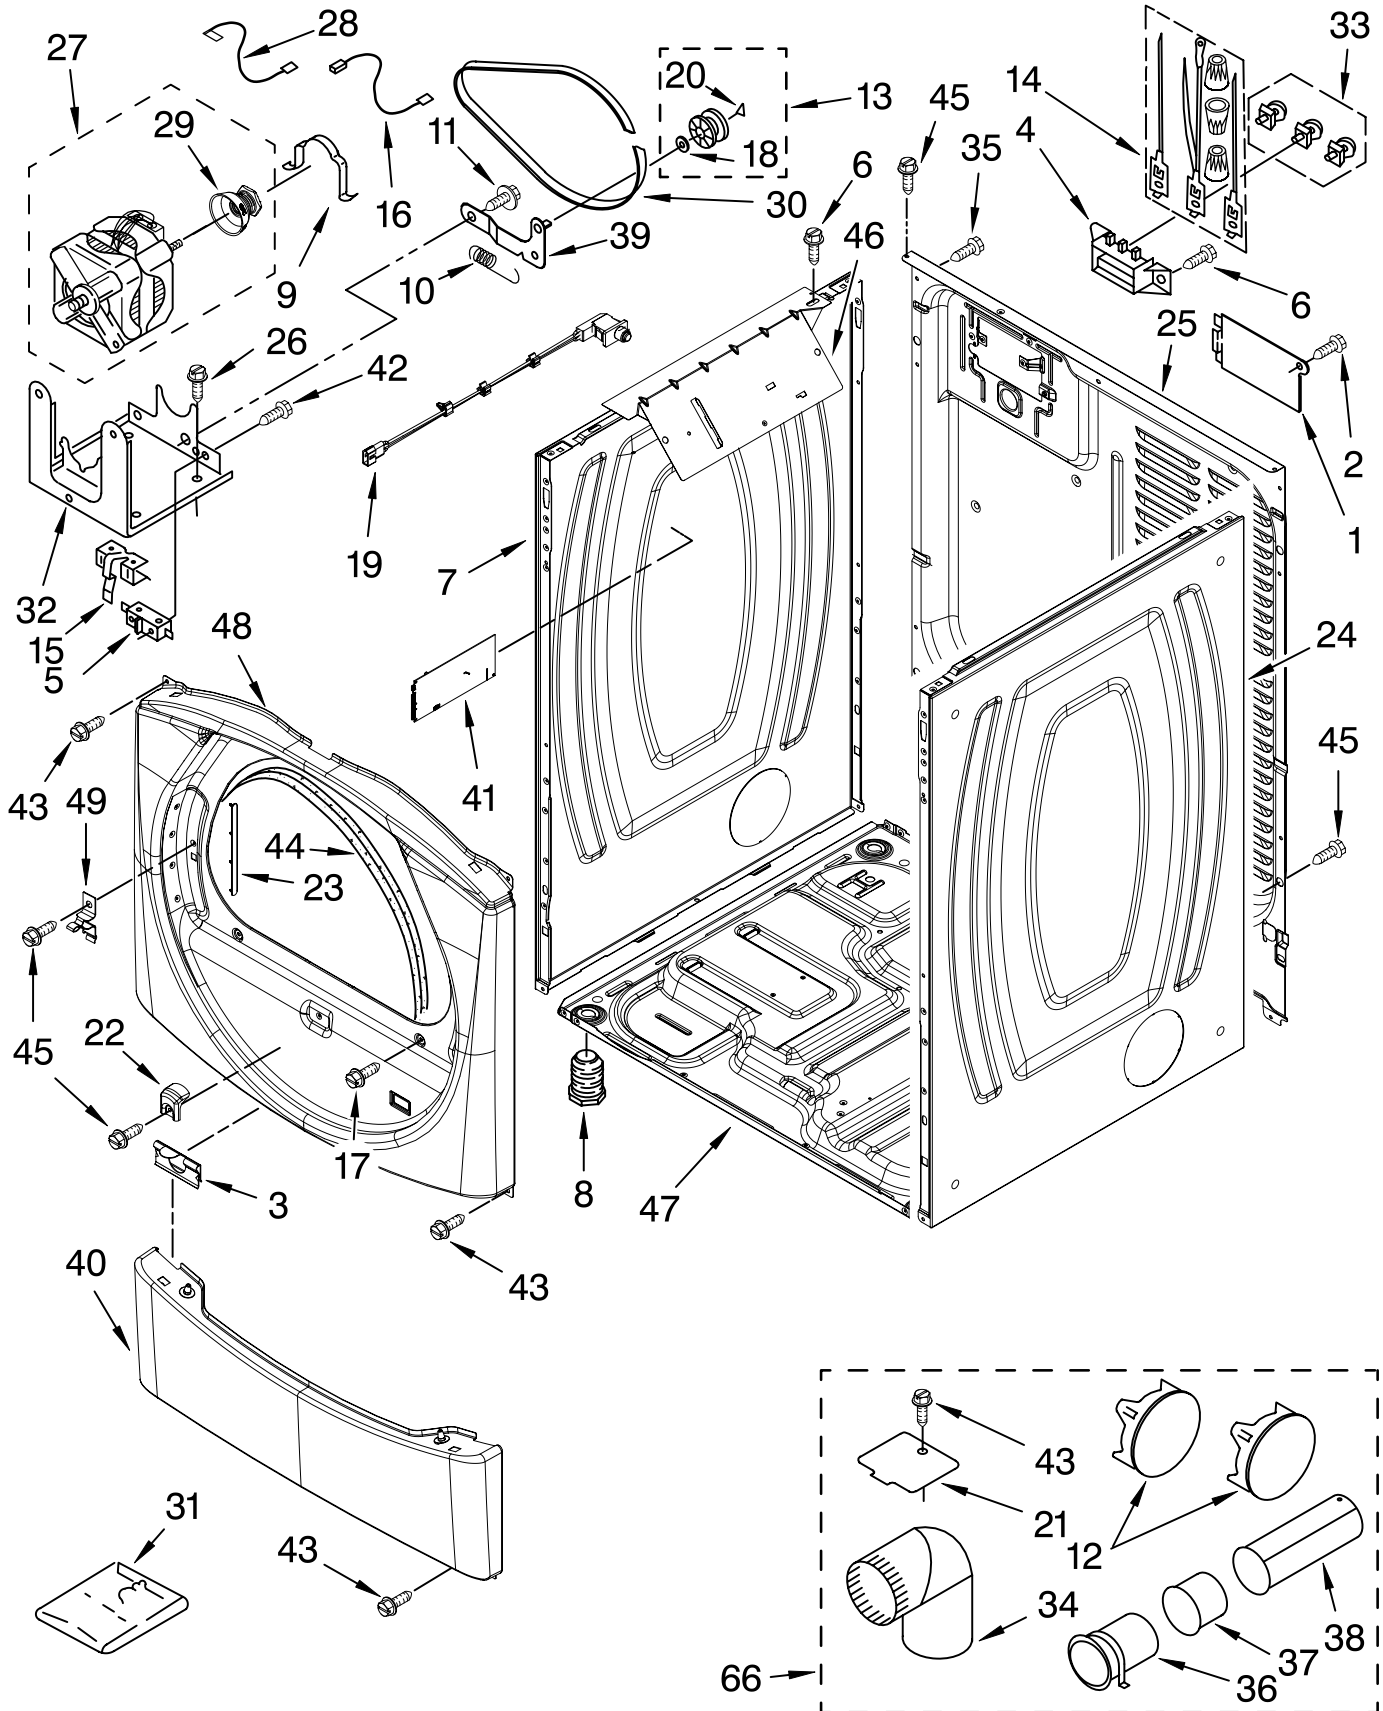

TOP AND CONSOLE PARTS

27" Electric Dryer

For Model: WED8300SW1, WED8300SB1

(White) (Black)

FOR ORDERING INFORMATION REFER TO PARTS PRICE LIST

TOP AND CONSOLE PARTS

For Model: WED8300SW1, WED8300SB1

(White) (Black)

Illus. No.	Part No.	DESCRIPTION
1		Literature Parts
	8578899	Use & Care Guide
	8572759	Tech Sheet
	8578904	Guide, Quick Start
2		Top
	8563730	White
	W10129703	Black
3	W10110972	Harness, Main
4		Panel, Console
	W10099598	White
	W10099631	Black
5	3394427	Clip, Harness
6	8565237	Bracket, Console
7	353424	Connector, Sensor
8	94614	Terminal
9	3936144	Plug, Terminal
10	94613	Terminal
11	3390647	Screw, 8-18 x 1/2
12	8574968	Chanel, Water
13	W10117943	Badge, Assembly
14	3400238	Screw, 2-28 x 1/2
15	3395683	Connector, (Motor)
16	8571955	Assembly, User Interface
17		Knob, Assembly
	8574963	White
	W10129067	Black

FOR ORDERING INFORMATION REFER TO PARTS PRICE LIST

CABINET PARTS

For Model: WED8300SW1, WED8300SB1

(White) (Black)

FOR ORDERING INFORMATION REFER TO PARTS PRICE LIST

CABINET PARTS

For Model: WED8300SW1, WED8300SB1