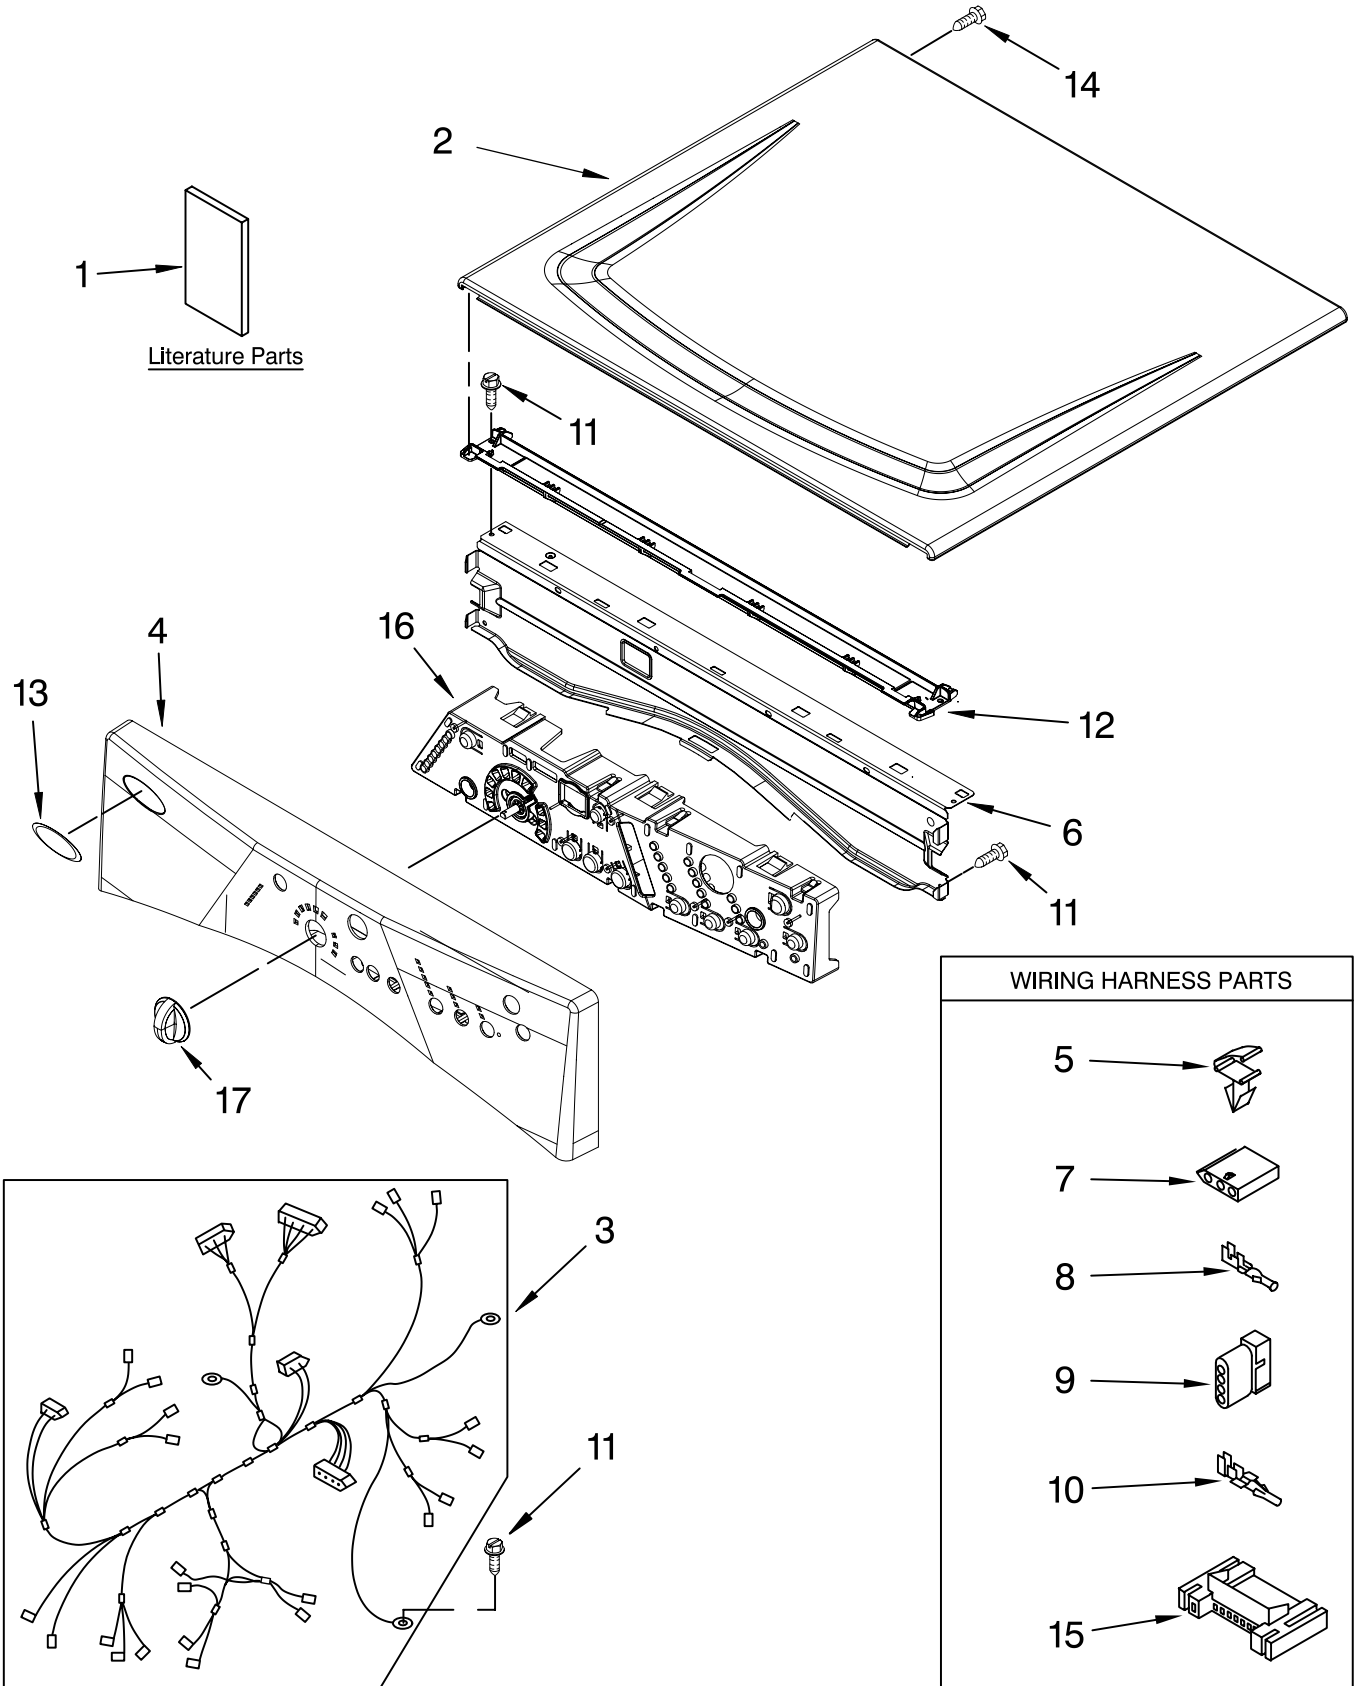

TOP AND CONSOLE PARTS

27" Electric Dryer

For Model: WED8300SW1, WED8300SB1

(White) (Black)

FOR ORDERING INFORMATION REFER TO PARTS PRICE LIST

TOP AND CONSOLE PARTS

For Model: WED8300SW1, WED8300SB1

(White) (Black)

Illus. No.	Part No.	DESCRIPTION
1		Literature Parts
	8578899	Use & Care Guide
	8572759	Tech Sheet
	8578904	Guide, Quick Start
2		Top
	8563730	White
	W10129703	Black
3	W10110972	Harness, Main
4		Panel, Console
	W10099598	White
	W10099631	Black
5	3394427	Clip, Harness
6	8565237	Bracket, Console
7	353424	Connector, Sensor
8	94614	Terminal
9	3936144	Plug, Terminal
10	94613	Terminal
11	3390647	Screw, 8-18 x 1/2
12	8574968	Chanel, Water
13	W10117943	Badge, Assembly
14	3400238	Screw, 2-28 x 1/2
15	3395683	Connector, (Motor)
16	8571955	Assembly, User Interface
17		Knob, Assembly
	8574963	White
	W10129067	Black