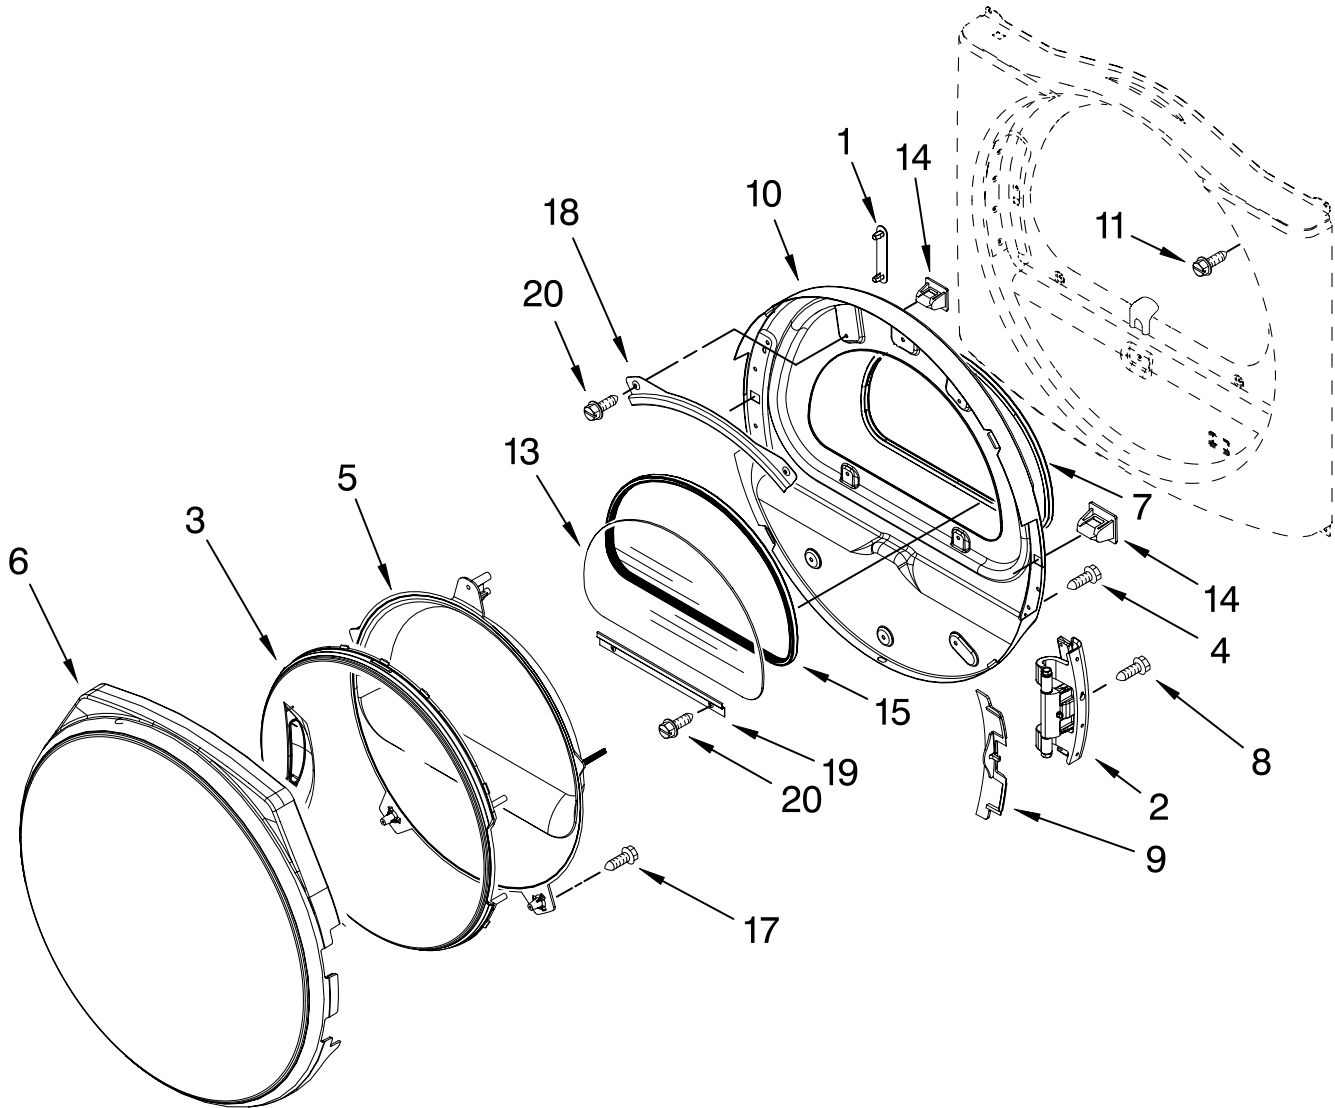

DOOR PARTS

For Model: WED8300SW0, WED8300SB0
(White) (Black)

Illus. No.	Part No.	DESCRIPTION
1	8565119	Plug Strip
2	8578887	Door, Hinge Assembly
3	W10044180	Door Assembly (Outer)
4	8534044	Screw, 8-18 x 1/2
5		Door, Intermediate
	W10108900	White
	W10129704	Gray
6		Door, Outer Ring
	8571836	White
	W10129706	Black

Illus. No.	Part No.	DESCRIPTION
7		Door Seal (Not Serviceable)
8	W10017850	Screw, 10-24 x .455
9		Cover, Hinge
	8571839	White
	W10129722	Black
10	8578933	Door Assembly (Inner) (Includes Illus. 1 & 14)

Illus. No.	Part No.	DESCRIPTION
11	355515	Screw, 8-18 x 11/16
13	8565117	Window
14	690081	Door Catch Assembly
15	8579663	Seal, Window
17	8534022	Screw
18	8519356	Retainer (Upper)
19	8519354	Retainer (Lower)
20	3393258	Screw, 10-16 x 1/2

FOR ORDERING INFORMATION REFER TO PARTS PRICE LIST