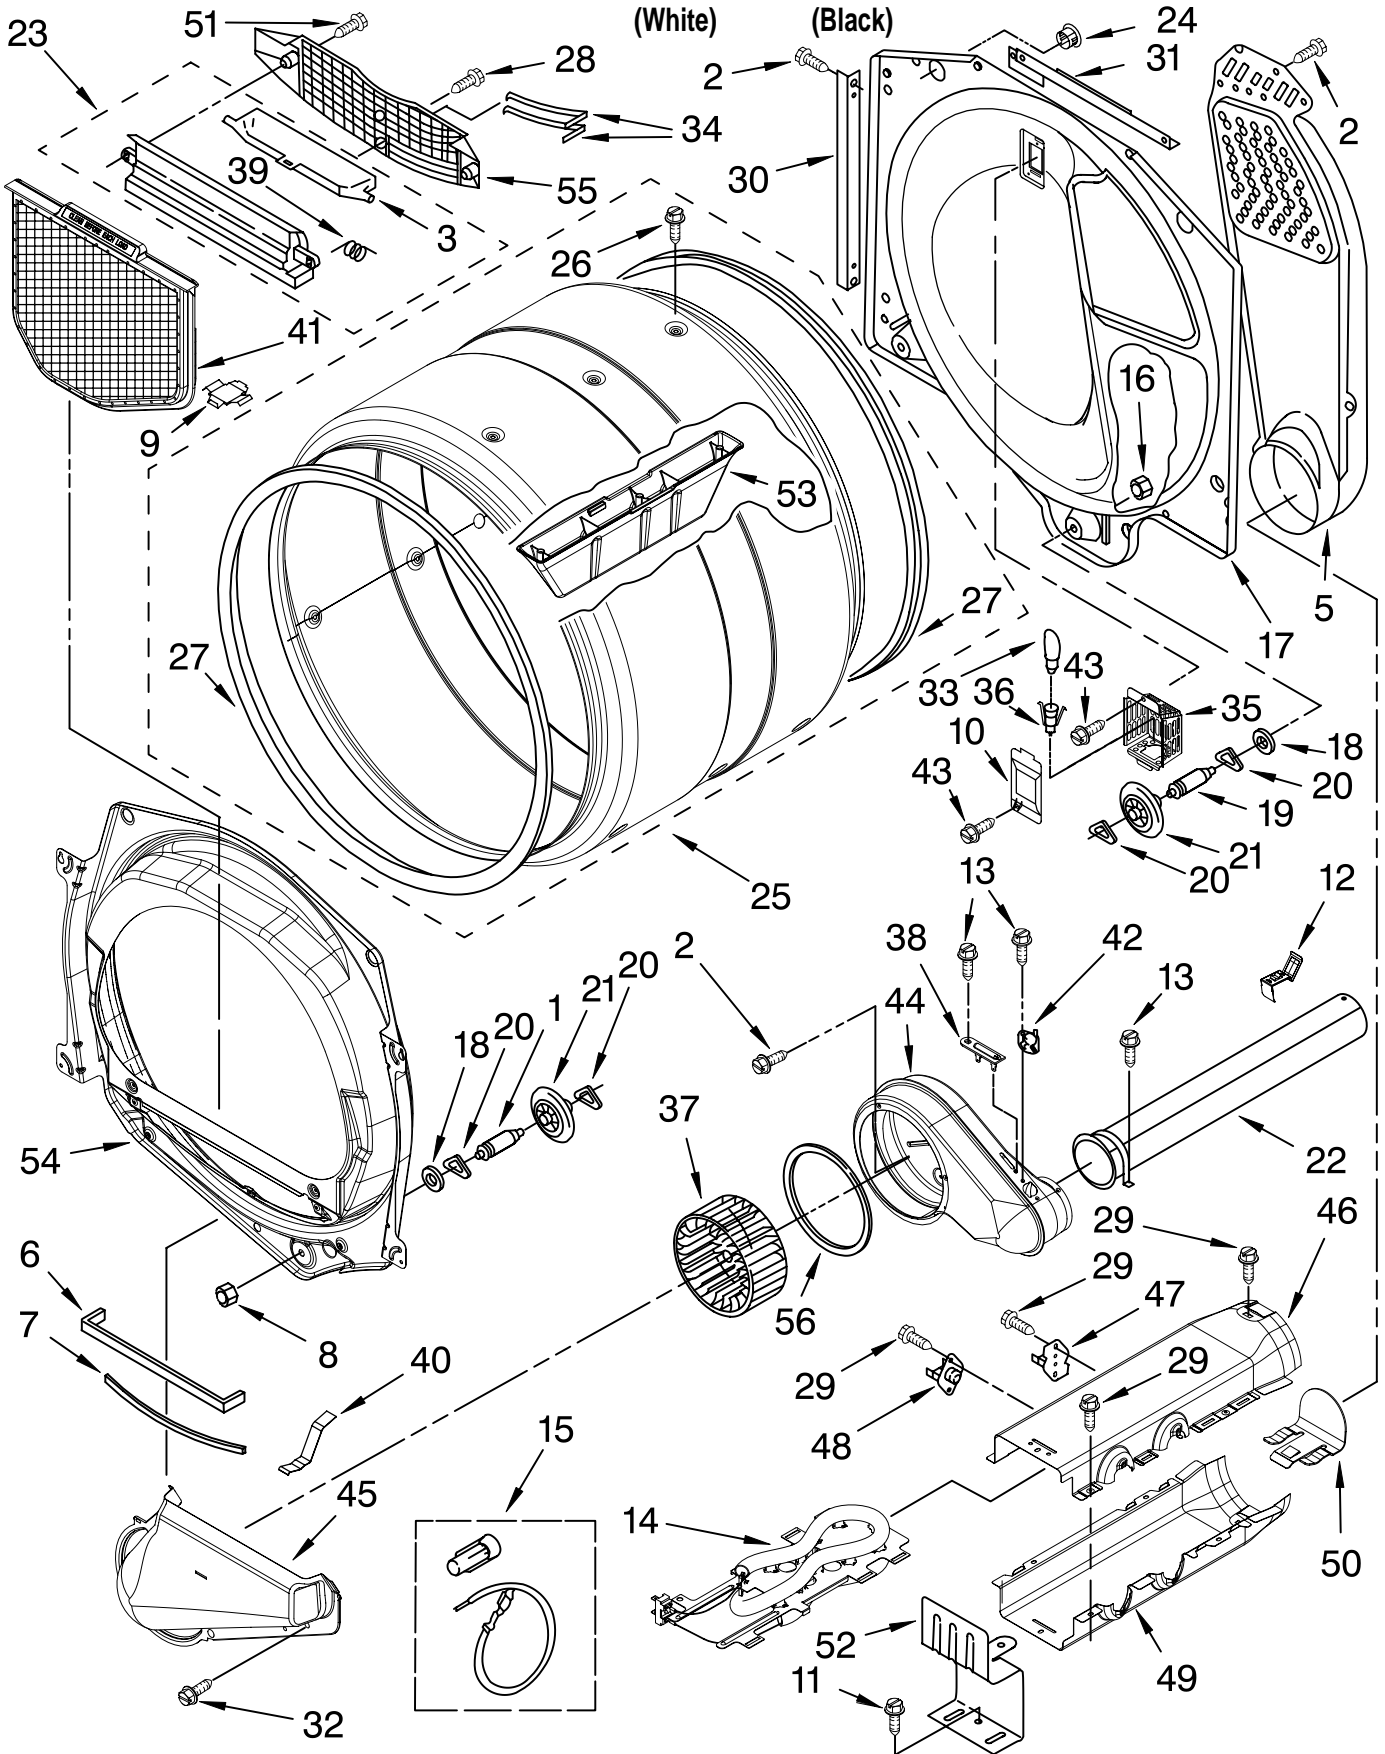

BULKHEAD PARTS

For Model: WED8300SW0, WED8300SB0

(White) (Black)

FOR ORDERING INFORMATION REFER TO PARTS PRICE LIST

BULKHEAD PARTS

For Model: WED8300SW0, WED8300SB0
(White) (Black)

Illus. No.	Part No.	DESCRIPTION	Illus. No.	Part No.	DESCRIPTION	Illus. No.	Part No.	DESCRIPTION
1	8575324	Shaft, R.H. Thread	22	8563728	Exhaust Pipe	40	8066208	Clip-Spring
2	3390647	Screw, 8-18 x 1/2	23	8563755	Housing, Outlet	41	W10049370	Lint, Screen
3	8563758	Door, Lint Screen	24	8529007	Plug, Rear Bulkhead	42	8577274	Thermistor
5	697354	Air Duct Assembly	25	8563735	Complete Drum Assembly	43	487909	Screw, 8-15 x 1/2
6	697813	Seal, Outlet Housing	26	W10109200	Screw, 11-16 x 3/4	44	8544362	Housing, Blower
7	697814	Seal, Drum Front	27	697694	Seal, Drum	45	8066168	Lint Duct Assembly
8	3934666	Nut, 3/8 x 16(R.H.)	28	695240	Screw, 8-18 x 1/2	46	8544769	Housing, Slot Heater Box
9	8066086	Drum Hole Plug	29	90767	Screw, 8-18 x 3/8	47	8318314	Thermal Cut-Off (Includes Illus. 48)
10	3402841	Lens, Drum Light	30	8519221	Channel Bracket, Rear Bulkhead (2)	48	3391914	Thermostat 295°F (146°C)
11	693995	Screw, 8-18 x 3/8	31	8571651	Bracket, Upper Rear Bulkhead	49	8544770	Housing, Tab Heater Box
12	8572105	Clip, Exhaust	32	489463	Screw, 8-18 x 5/8	50	8544776	Flange, Heater Box
13	8533971	Screw, 8-18 x 5/16	33	3406124	Bulb, Light	51	3387230	Screw, 10-16 x 1
14	8544771	Heater Element	34	3387223	Electrode, Sensor	52	8066099	Bracket, Heater Box
15	279457	Terminal Wire Kit (For Heater Element Wiring Harness Repair)	35	8578825	Bracket, Drum Light	53	8565733	Baffle, Drum
16	W10001120	Nut, 3/8-16 (L.H.)	36	3403634	Socket Assembly	54	8565061	Bulkhead, Front
17	8520836	Bulkhead, Rear	37	697772	Wheel, Blower	55	8563756	Grill, Outlet
18	3387459	Washer, Support	38	3392519	Thermal Fuse (91°C)	56	697770	Seal, Cover Plate
19	8575325	Shaft, L.H. Thread	39	3394986	Spring, Lint Screen Door			
20	690997	Ring, Tri						
21	8536973	Roller, Support						

FOR ORDERING INFORMATION REFER TO PARTS PRICE LIST