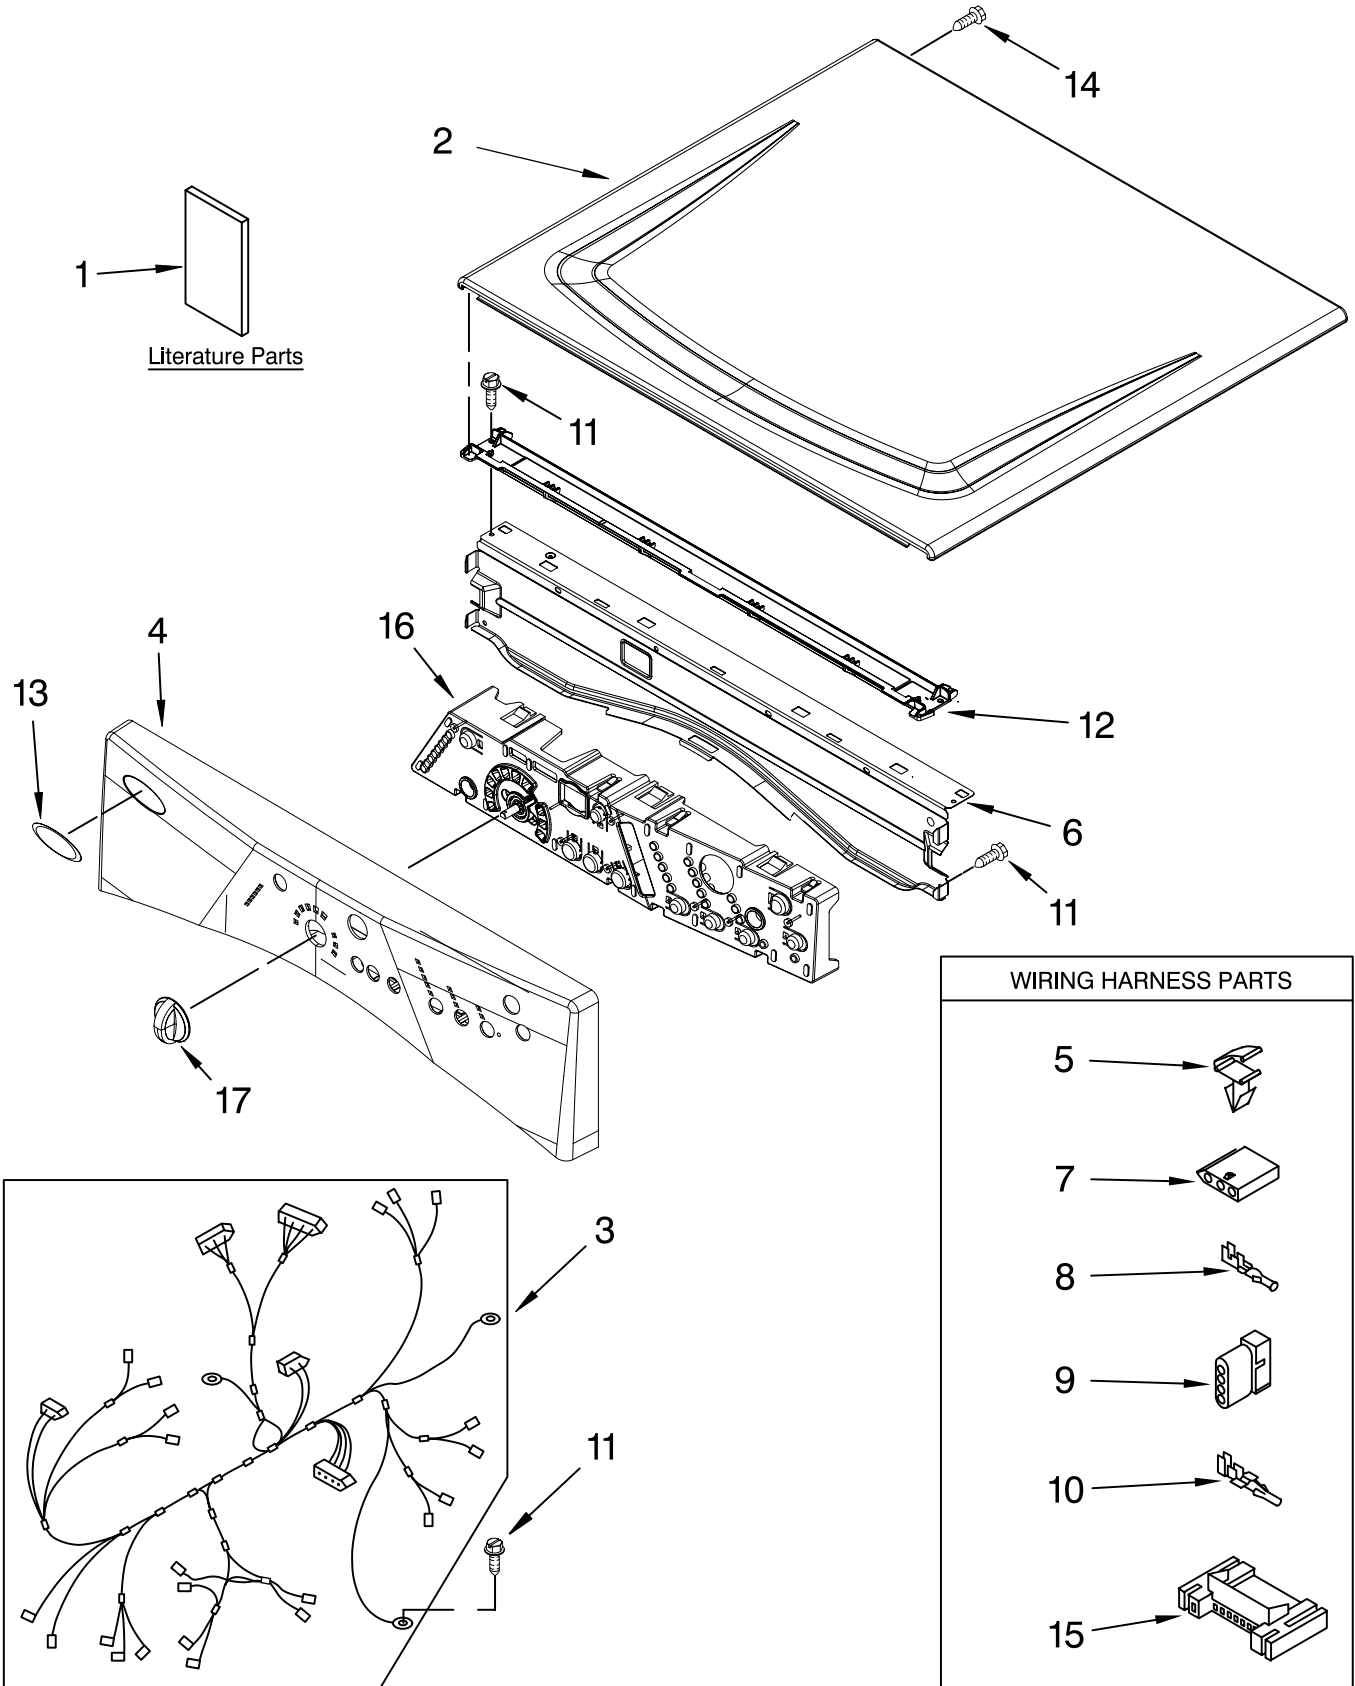

# TOP AND CONSOLE PARTS

For Model: WED8300SW0, WED8300SB0  
(White) (Black)

27" Electric Dryer

FOR ORDERING INFORMATION REFER TO PARTS PRICE LIST

# TOP AND CONSOLE PARTS

For Model: WED8300SW0, WED8300SB0

(White) (Black)

<b>Illus. No.</b>	<b>Part No.</b>	<b>DESCRIPTION</b>
1		Literature Parts
	8578899	Use & Care Guide
	8572759	Tech Sheet
	8578904	Guide, Quick Start
2		Top
	8563730	White
	W10129703	Black
3	W10110972	Harness, Main
4		Panel, Console
	W10099598	White
	W10099631	Black
5	3394427	Clip, Harness
6	8565237	Bracket, Console
7	353424	Connector, Sensor
8	94614	Terminal
9	3936144	Plug, Terminal
10	94613	Terminal
11	3390647	Screw, 8-18 x 1/2
12	8574968	Chanel, Water
13	W10117943	Badge, Assembly
14	3400238	Screw, 2-28 x 1/2
15	3395683	Connector, (Motor)
16	8571955	Assembly, User Interface
17		Knob, Assembly
	8574963	White
	W10129067	Black