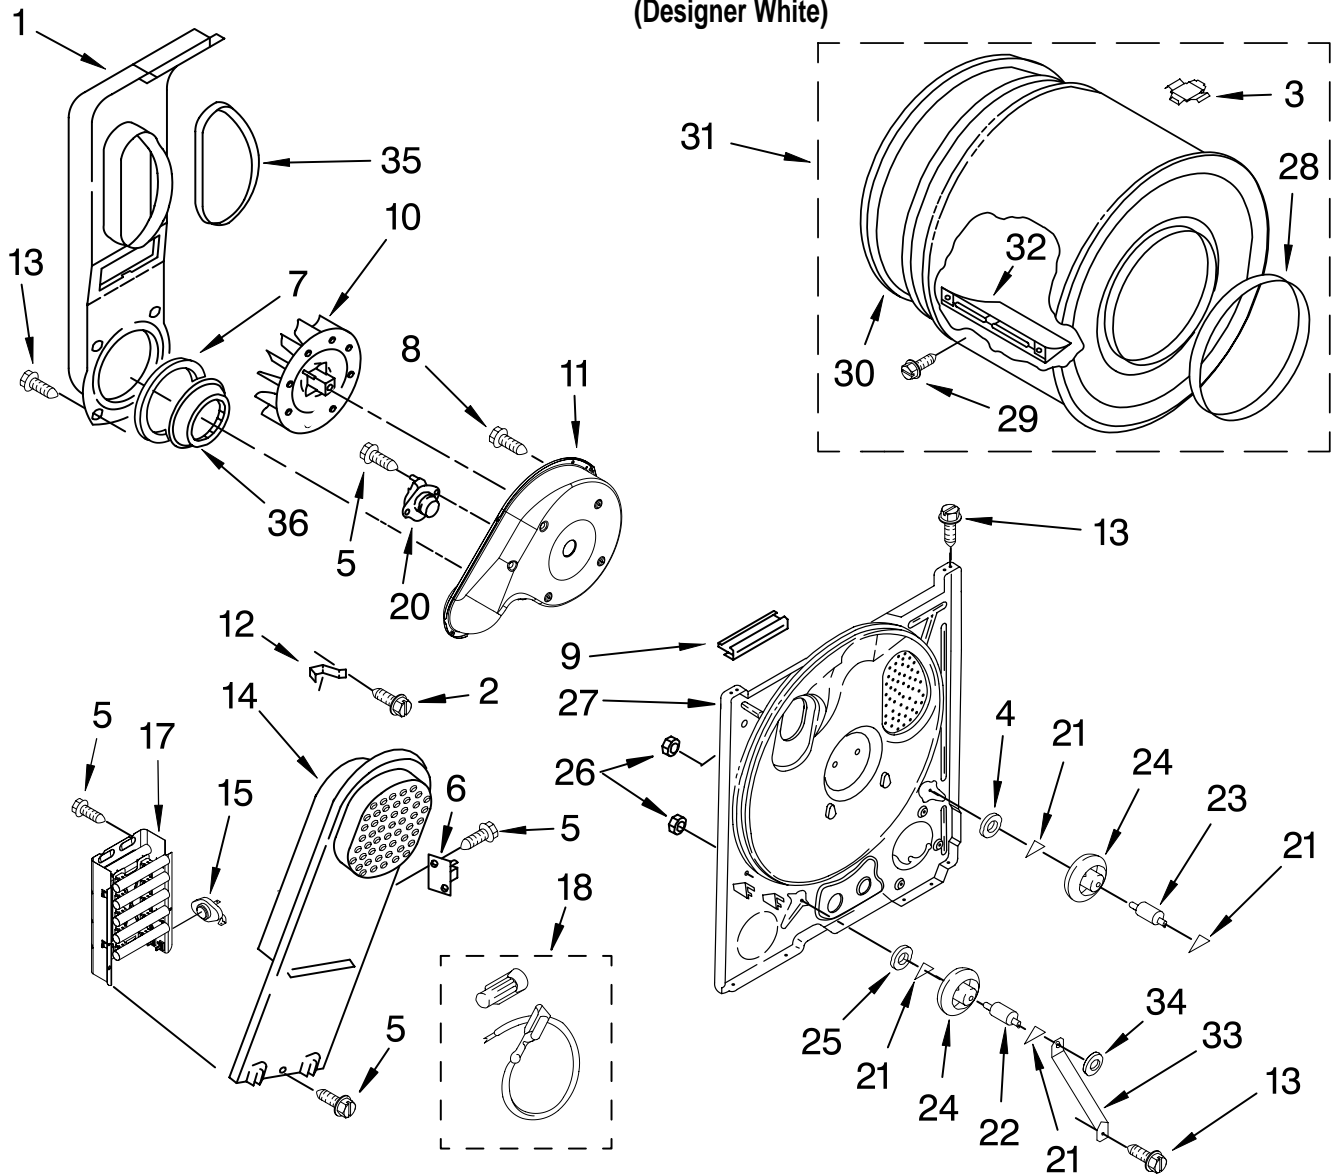

CABINET PARTS

For Model: WED5200TQ0
(Designer White)

FOR ORDERING INFORMATION REFER TO PARTS PRICE LIST

CABINET PARTS

For Model: WED5200TQ0
(Designer White)

Illus. No.	Part No.	DESCRIPTION	Illus. No.	Part No.	DESCRIPTION	Illus. No.	Part No.	DESCRIPTION
1	8541400	Bracket, Cabinet	14	690363	Lock, Front Top (2)	27	8066217	Hinge, Top (2)
2	3393008	Screw, 10-16 x 1/2	15	3403571	Front Panel Assembly	28	691366	Idler & Pulley Assembly
3	3404413	Plug-Hole	16	685203	Clip, Felt Pad	29	8066065	Belt, Drive
4	343641	Screw, 10-16 x 1/2	17	690081	Catch, Door	30	348780	Base, Motor
5	3396795	Cover, Terminal Block	18	3405514	Hinge and Pin Assembly (2)	31	3400500	Bolt, 5/16-18 x 3/4
6	3396807	Panel, Rear	19	3394083	Clip, Front Panel (2)	32	8066184	Pulley, 60 Hz.
7	342055	Screw, 8-18 x 3/64	20	696144	Strike, Door	33	8066206	Motor Assembly 60 Hz.
8	3406104	Door Switch Assembly	21	3403371	Door, Rear	34	660658	Clamp, Motor
9	697773	Screw, 6-20 x 7/8	22	3403361	Door Front	35	3404162	Clamp, Motor (W/Shield)
10	693995	Screw, Hex Washer Head	23	8566059	Handle, Door	36	3405245	Seal, Door
11	3392100	Foot, Dryer (4)	24	8066124	Seal & Bearing Assembly	37	697776	Screw, 10-32 x 5/8 (External Ground)
12	8530603	Cabinet (Includes Illus. 1)	25	279393	Terminal Block Kit (For Terminal Block)	38	279318	Terminal, Tinned & Brass (3) (Includes Illus. 25)
13	98234	Clip, Ground	26	3397659	Block, Terminal	39	342055	Screw, 8-18 x 1/2

FOR ORDERING INFORMATION REFER TO PARTS PRICE LIST

BULKHEAD PARTS

For Model: WED5200TQ0
(Designer White)

Illus. No.	Part No.	DESCRIPTION
1	694283	Lint Chute Assembly
2	489463	Screw, 8-18 x 5/8
3	8066086	Drum Hole Plug
4	3388703	Washer, Support
5	90767	Screw, 8-18 x 3/8
6	3977393	Thermal Cut-Off (Includes Illus. 15)
7	347139	Seal, Lint Chute
8	3390647	Screw, 8-18 x 1/2
9	3392247	Pad, Blower Housing
10	694089	Wheel, Blower