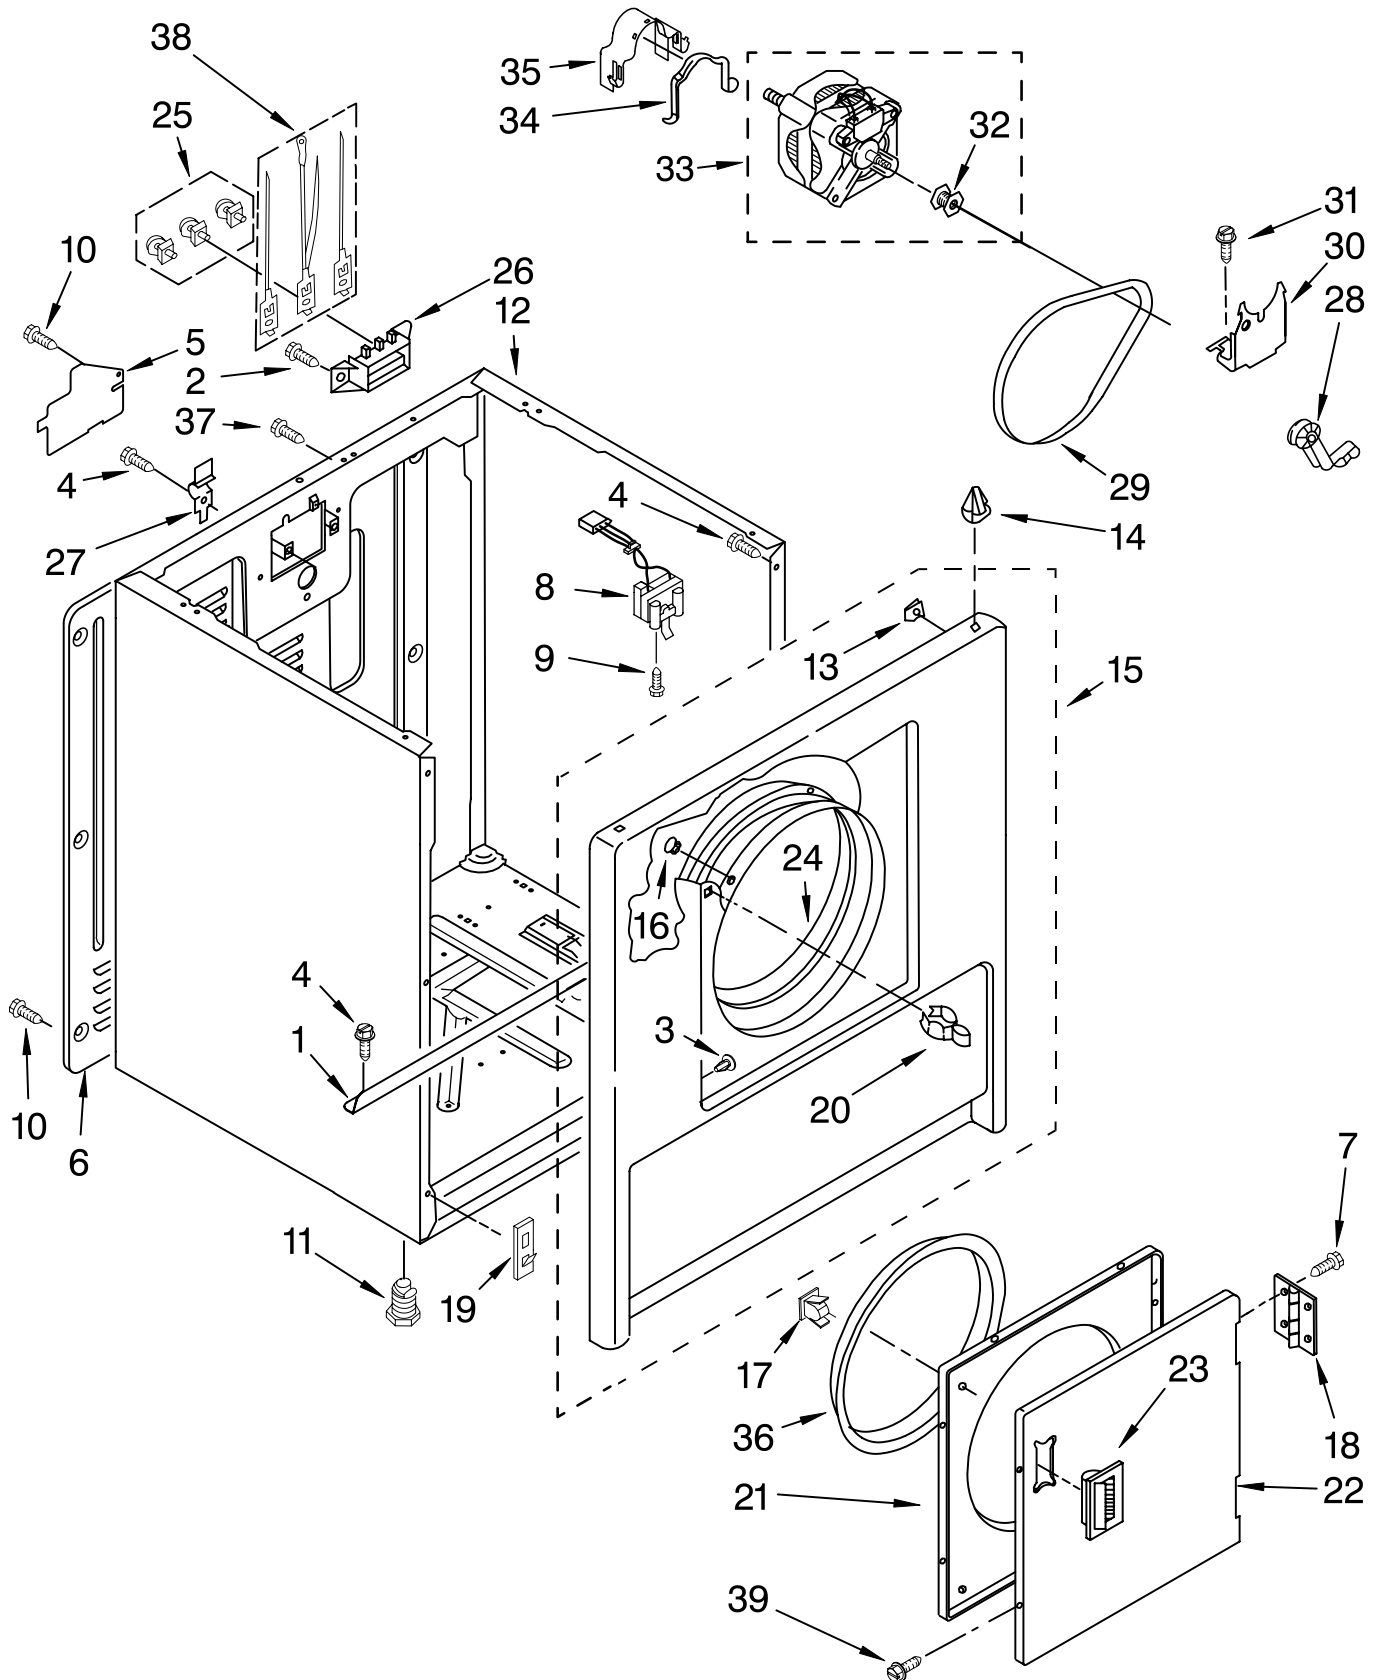

TOP AND CONSOLE PARTS

29" ELECTRIC DRYER

For Model: WED5200TQ0
(Designer White)

Literature Parts

WIRING HARNESS PARTS

- 14 → [connector]
- 5 → [connector]
- 15 → [connector]
- 18 → [connector]

FOR ORDERING INFORMATION REFER TO PARTS PRICE LIST

TOP AND CONSOLE PARTS

For Model: WED5200TQ0
(Designer White)

Illus. No.	Part No.	DESCRIPTION
1		Literature Parts
	8578183	Use & Care Guide
	W10042960	Sheet,
		Cycle Feature
	8577188	Installation
		Instructions
	8576793	Wiring Diagram

CABINET PARTS

For Model: WED5200TQ0
(Designer White)

FOR ORDERING INFORMATION REFER TO PARTS PRICE LIST

CABINET PARTS

For Model: WED5200TQ0
(Designer White)

Illus. No.	Part No.	DESCRIPTION	Illus. No.	Part No.	DESCRIPTION	Illus. No.	Part No.	DESCRIPTION
1	8541400	Bracket, Cabinet	14	690363	Lock, Front Top (2)	27	8066217	Hinge, Top (2)
2	3393008	Screw, 10-16 x 1/2	15	3403571	Front Panel Assembly	28	691366	Idler & Pulley Assembly
3	3404413	Plug-Hole	16	685203	Clip, Felt Pad	29	8066065	Belt, Drive
4	343641	Screw, 10-16 x 1/2	17	690081	Catch, Door	30	348780	Base, Motor
5	3396795	Cover, Terminal Block	18	3405514	Hinge and Pin Assembly (2)	31	3400500	Bolt, 5/16-18 x 3/4
6	3396807	Panel, Rear	19	3394083	Clip, Front Panel (2)	32	8066184	Pulley, 60 Hz.
7	342055	Screw, 8-18 x 3/64	20	696144	Strike, Door	33	8066206	Motor Assembly 60 Hz.
8	3406104	Door Switch Assembly	21	3403371	Door, Rear	34	660658	Clamp, Motor
9	697773	Screw, 6-20 x 7/8	22	3403361	Door Front	35	3404162	Clamp, Motor (W/Shield)
10	693995	Screw, Hex Washer Head	23	8566059	Handle, Door	36	3405245	Seal, Door
11	3392100	Foot, Dryer (4)	24	8066124	Seal & Bearing Assembly	37	697776	Screw, 10-32 x 5/8 (External Ground)
12	8530603	Cabinet (Includes Illus. 1)	25	279393	Terminal Block Kit (For Terminal Block)	38	279318	Terminal, Tinned & Brass (3) (Includes Illus. 25)
13	98234	Clip, Ground	26	3397659	Block, Terminal	39	342055	Screw, 8-18 x 1/2