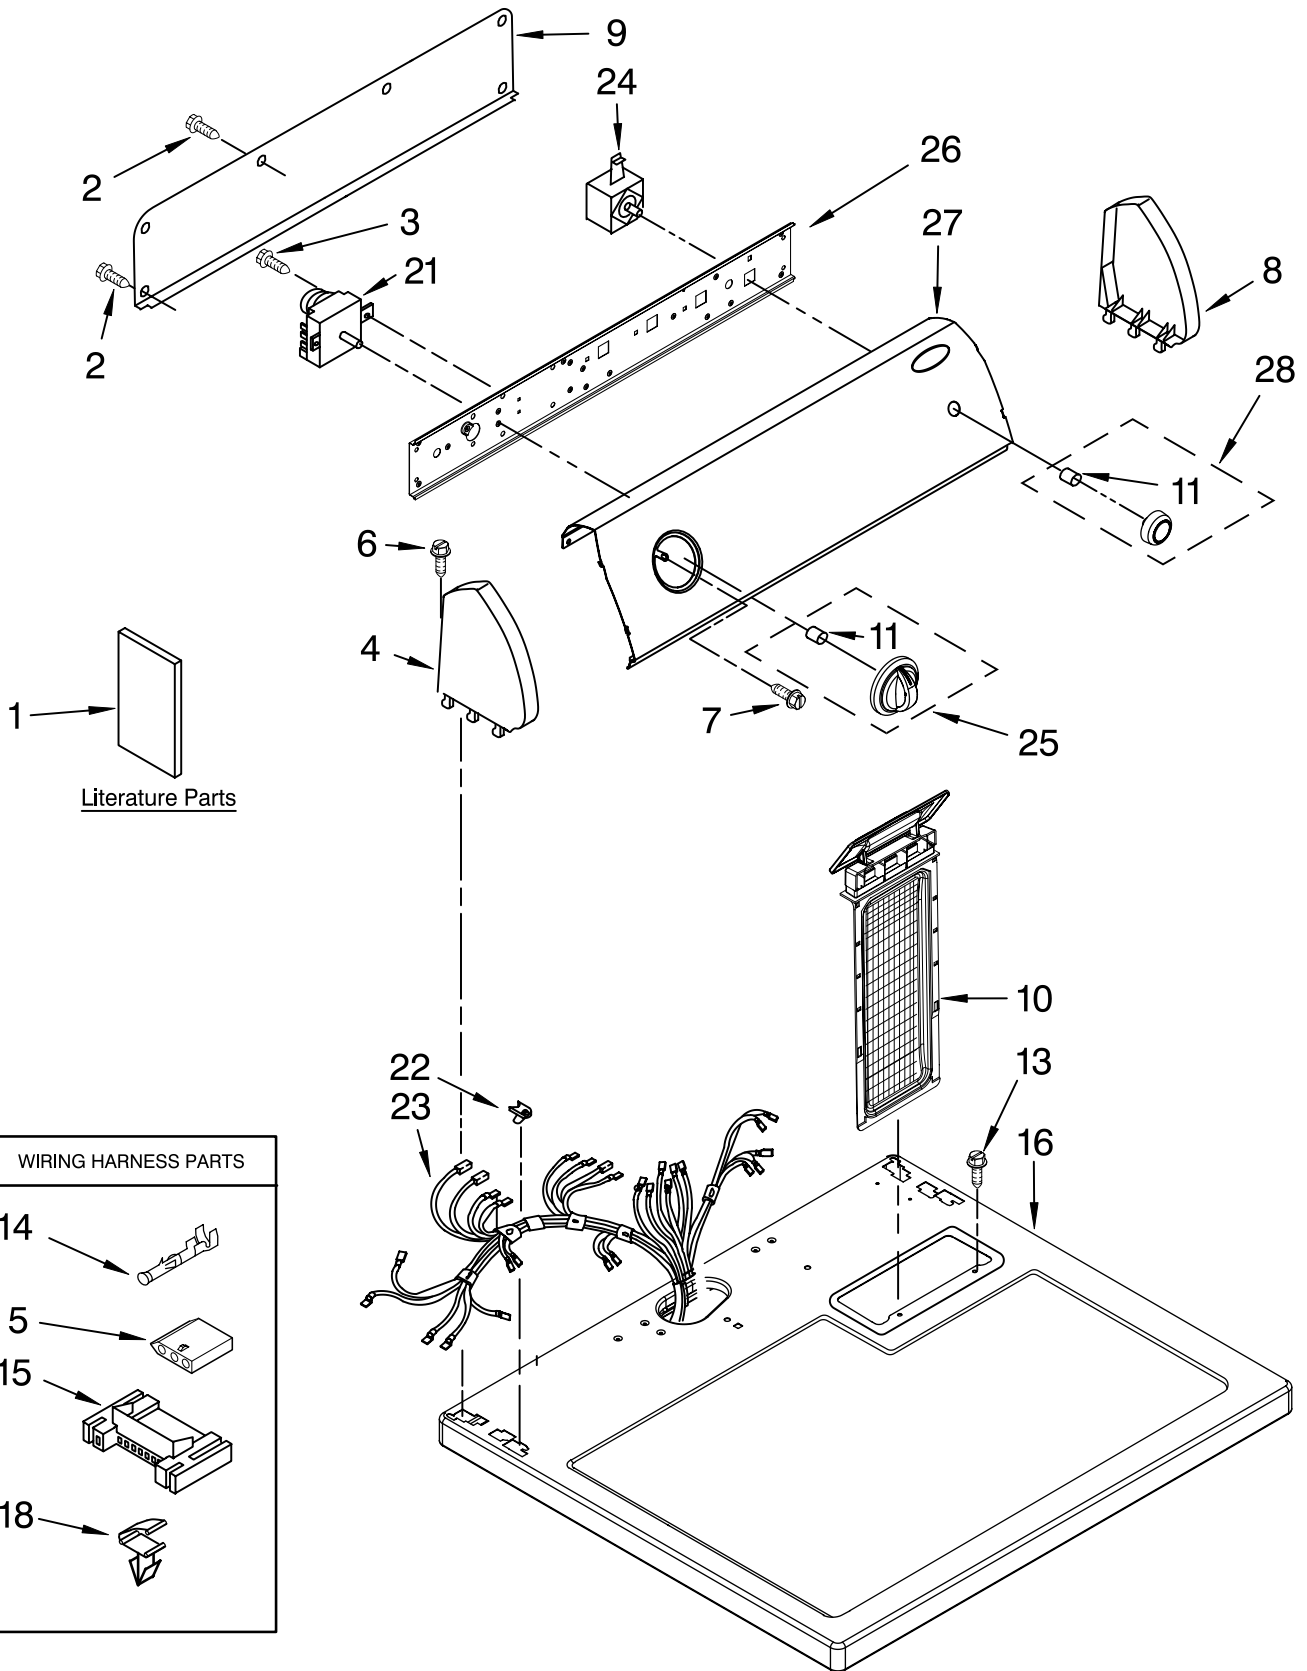

TOP AND CONSOLE PARTS

29" ELECTRIC DRYER

For Model: WED5200TQ0
(Designer White)

Literature Parts

WIRING HARNESS PARTS

- 14 → [connector]
- 5 → [connector]
- 15 → [connector]
- 18 → [connector]

FOR ORDERING INFORMATION REFER TO PARTS PRICE LIST

TOP AND CONSOLE PARTS

For Model: WED5200TQ0
(Designer White)

Illus. No.	Part No.	DESCRIPTION
1		Literature Parts
	8578183	Use & Care Guide
	W10042960	Sheet,
		Cycle Feature
	8577188	Installation
		Instructions
	8576793	Wiring Diagram

CABINET PARTS

For Model: WED5200TQ0
(Designer White)

FOR ORDERING INFORMATION REFER TO PARTS PRICE LIST

CABINET PARTS

For Model: WED5200TQ0
(Designer White)

Illus. No.	Part No.	DESCRIPTION	Illus. No.	Part No.	DESCRIPTION	Illus. No.	Part No.	DESCRIPTION
1	8541400	Bracket, Cabinet	14	690363	Lock, Front Top (2)	27	8066217	Hinge, Top (2)
2	3393008	Screw, 10-16 x 1/2	15	3403571	Front Panel Assembly	28	691366	Idler & Pulley Assembly
3	3404413	Plug-Hole	16	685203	Clip, Felt Pad	29	8066065	Belt, Drive
4	343641	Screw, 10-16 x 1/2	17	690081	Catch, Door	30	348780	Base, Motor
5	3396795	Cover, Terminal Block	18	3405514	Hinge and Pin Assembly (2)	31	3400500	Bolt, 5/16-18 x 3/4
6	3396807	Panel, Rear	19	3394083	Clip, Front Panel (2)	32	8066184	Pulley, 60 Hz.
7	342055	Screw, 8-18 x 3/64	20	696144	Strike, Door	33	8066206	Motor Assembly 60 Hz.
8	3406104	Door Switch Assembly	21	3403371	Door, Rear	34	660658	Clamp, Motor
9	697773	Screw, 6-20 x 7/8	22	3403361	Door Front	35	3404162	Clamp, Motor (W/Shield)
10	693995	Screw, Hex Washer Head	23	8566059	Handle, Door	36	3405245	Seal, Door
11	3392100	Foot, Dryer (4)	24	8066124	Seal & Bearing Assembly	37	697776	Screw, 10-32 x 5/8 (External Ground)
12	8530603	Cabinet (Includes Illus. 1)	25	279393	Terminal Block Kit (For Terminal Block)	38	279318	Terminal, Tinned & Brass (3) (Includes Illus. 25)
13	98234	Clip, Ground	26	3397659	Block, Terminal	39	342055	Screw, 8-18 x 1/2