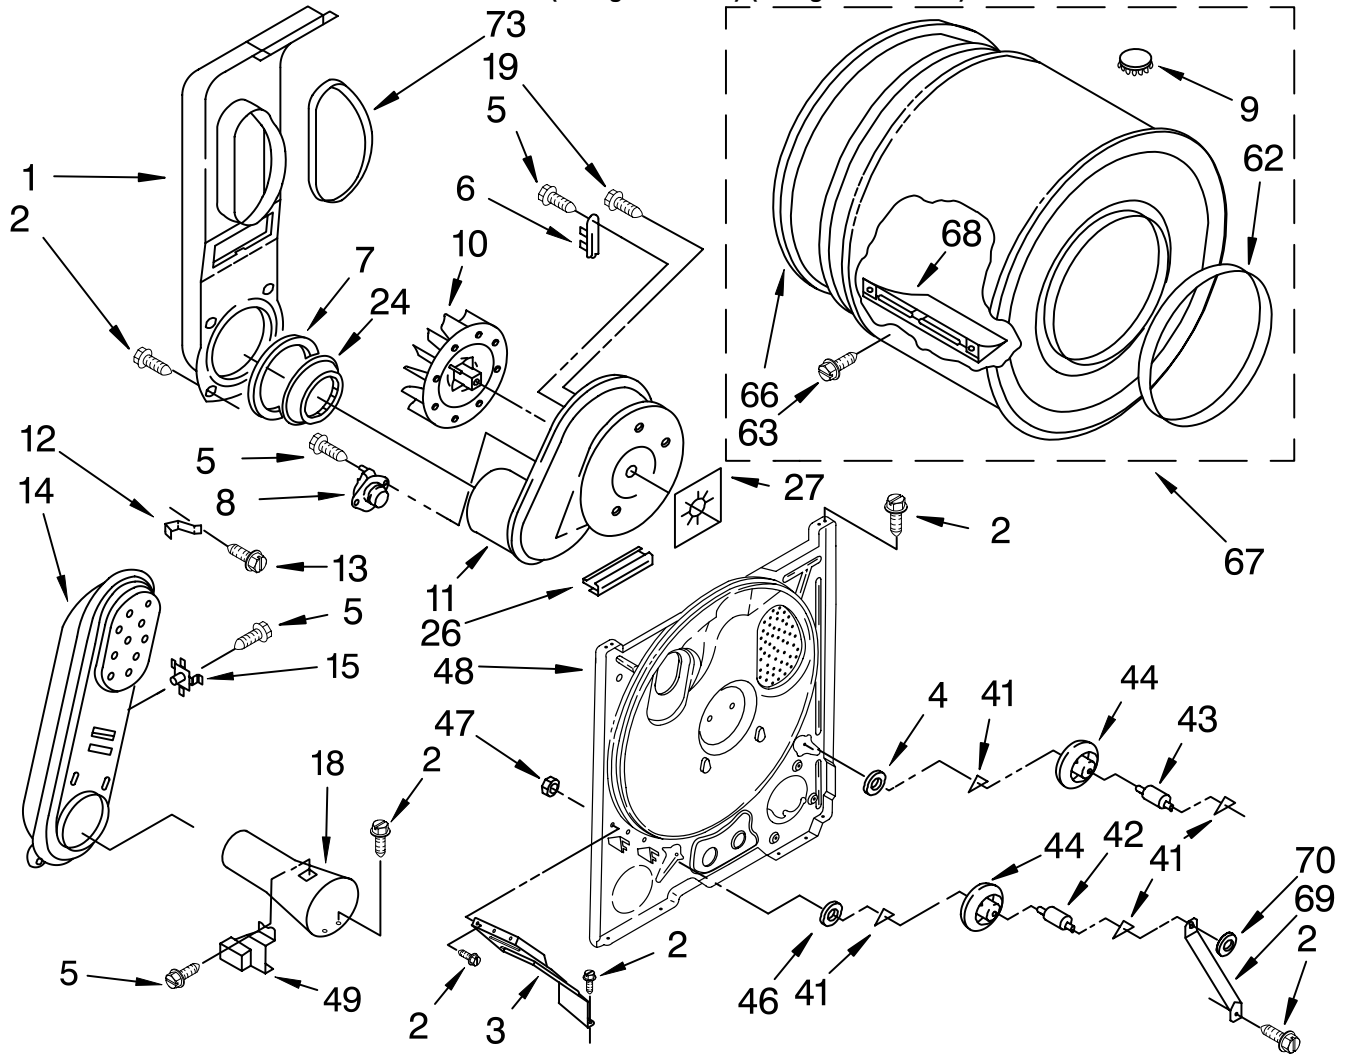

Illus. No.	Part No.	DESCRIPTION
1	3402844	Burner Assembly 60 Hz. (Type 1, 2 & 3) (White Rodgers)
2	688617	Tube, Burner
3	694298	Bracket, Ignitor
4	686590	Ignitor
5	3393909	Screw & Washer (8–32 x 5/8)
6	343641	Screw, 10–16 x 1/2
7	693986	Base, Burner
8	3387057	Screw, 8–18 x 3/8 (2)
9		Orifice, Burner
	234826	Type 1
	15775	Type 2
	15419	Type 3
	229742	Type 4 (Butane)
	234868	Type 4 (Propane)
10	3401775	Valve, 60 Hz.
11	694421	Screw, 8–32 x 1/2 (2)
12	694538	Bracket, Coil
13	694540	Coil, 60 Hz. (2 Terminal) (Main)
14	694539	Coil, 60 Hz. (Split) (3 Terminal) (Pilot Position)
15	694424	Leak Limiter
16	694423	Screw, Regulator Adjustment
17	694422	Spring, Regulator
20	239822	Plug, Pipe
21	233273	Pipe, Gas Supply
22	3406052	Elbow Union Assembly
23	3393767	Pipe, Tail
24	233076	Nut, Compression
25	341029	Clamp, Pipe

Following Parts Not Illustrated

694572 Conversion Kit
(Type 1, 2 & 3)
to Type (4) L.P.G.

BA-141

BULKHEAD PARTS

For Models: LGR4634EQ3, LGR4634EZ3

(Designer White) (Designer Almond)

Illus. No.	Part No.	DESCRIPTION
1	694283	Lint Chute Assembly
2	343641	Screw, 10-16 x 1/2
3	3406022	Bracket, Bulkhead
4	3388703	Washer, Support
5	90767	Screw, 8-18 x 3/8
6	3392519	Fuse, Thermal
7	347139	Seal, Lint Chute
8	3387134	Thermostat, Internal-Bias
9	3977358	Drum Hole Plug
10	694089	Wheel, Blower

Illus. No.	Part No.	DESCRIPTION
42	3399506	Shaft, L.H.
43	3399507	Shaft, R.H.
44	3397588	Roller, Support
46	348197	Washer, Support
47	3359452	Nut, 3/8-16
48	3397264	Bulkhead
49	338906	Sensor, Radiant
62	3394509	Ring, Bearing
63	97787	Screw, 11-16 x 3/4
66	337449	Seal, Rear Drum
67	3396777	Drum Assembly
68	342847	Baffle, Drum
69	3976435	Bracket, Support
70	90296	Clip
73	339956	Seal