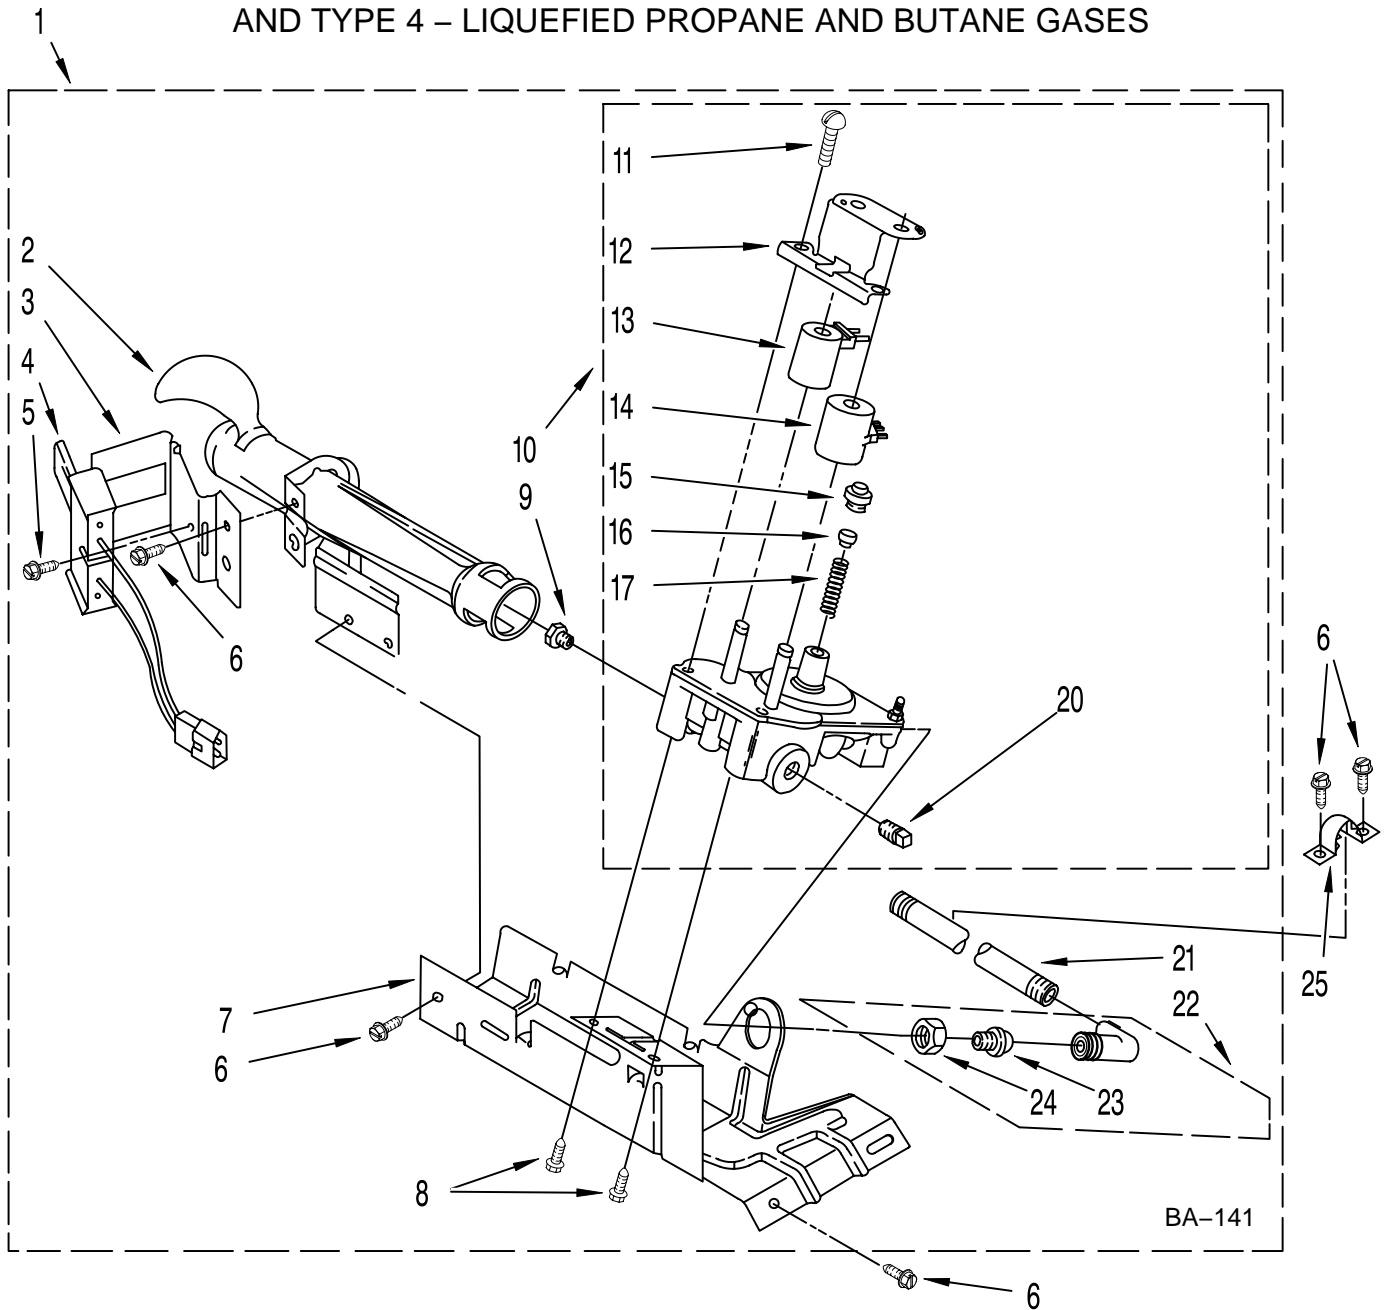

3402844 BURNER ASSEMBLY

For Models: LGR4634EQ3, LGR4634EZ3

(Designer White) (Designer Almond)

USE WITH TYPE 1 – NATURAL, TYPE 2 – MIXED, TYPE 3 – MANUFACTURED
AND TYPE 4 – LIQUEFIED PROPANE AND BUTANE GASES

FOR ORDERING INFORMATION REFER TO PARTS PRICE LIST

3402844 BURNER ASSEMBLY

For Models: LGR4634EQ3, LGR4634EZ3

(Designer White) (Designer Almond)

USE WITH TYPE 1 – NATURAL, TYPE 2 – MIXED, TYPE 3 – MANUFACTURED
AND TYPE 4 – LIQUEFIED PROPANE AND BUTANE GASES

Illus. No.	Part No.	DESCRIPTION
1	3402844	Burner Assembly 60 Hz. (Type 1, 2 & 3) (White Rodgers)
2	688617	Tube, Burner
3	694298	Bracket, Ignitor
4	686590	Ignitor
5	3393909	Screw & Washer (8–32 x 5/8)
6	343641	Screw, 10–16 x 1/2
7	693986	Base, Burner
8	3387057	Screw, 8–18 x 3/8 (2)
9		Orifice, Burner
	234826	Type 1
	15775	Type 2
	15419	Type 3
	229742	Type 4 (Butane)
	234868	Type 4 (Propane)
10	3401775	Valve, 60 Hz.
11	694421	Screw, 8–32 x 1/2 (2)
12	694538	Bracket, Coil
13	694540	Coil, 60 Hz. (2 Terminal) (Main)
14	694539	Coil, 60 Hz. (Split) (3 Terminal) (Pilot Position)
15	694424	Leak Limiter
16	694423	Screw, Regulator Adjustment
17	694422	Spring, Regulator
20	239822	Plug, Pipe
21	233273	Pipe, Gas Supply
22	3406052	Elbow Union Assembly
23	3393767	Pipe, Tail
24	233076	Nut, Compression
25	341029	Clamp, Pipe

Following Parts Not Illustrated

694572 Conversion Kit
(Type 1, 2 & 3)
to Type (4) L.P.G.

BA-141