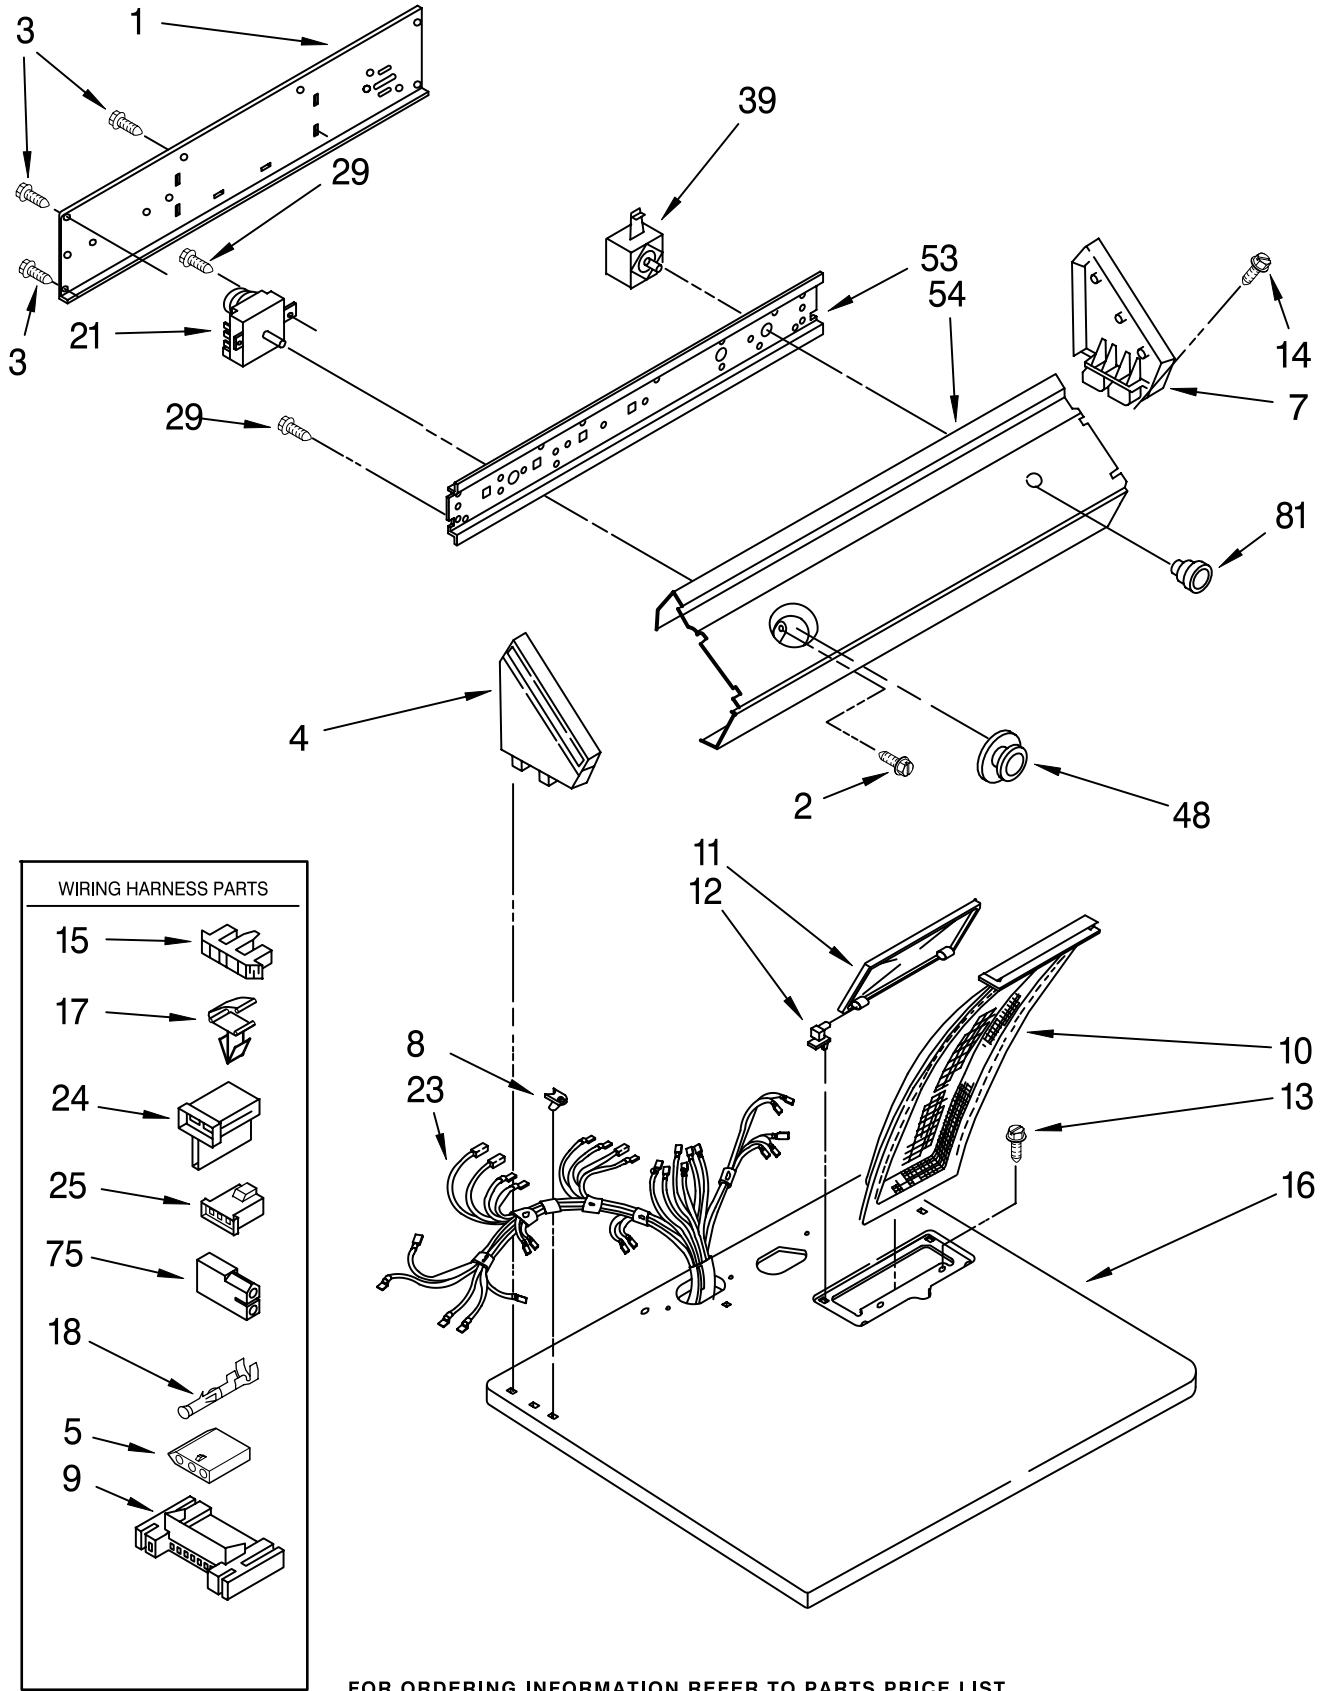

TOP AND CONSOLE PARTS

GAS DRYER

For Models: LGR4634EQ3, LGR4634EZ3
(Designer White) (Designer Almond)

WIRING HARNESS PARTS	
15	
17	
24	
25	
75	
18	
5	
9	

FOR ORDERING INFORMATION REFER TO PARTS PRICE LIST

TOP AND CONSOLE PARTS

For Models: LGR4634EQ3, LGR4634EZ3
(Designer White) (Designer Almond)

Illus. No.	Part No.	DESCRIPTION	Illus. No.	Part No.	DESCRIPTION	Illus. No.	Part No.	DESCRIPTION
1	3397545	Panel, Rear Console	12	339229	Hinge, R.H.	29	3390646	Screw, 8-18 x 5/16
2	3400859	Screw, Grounding		339230	Hinge, L.H.	39	3395382	Switch, Push-To-Start
3	693995	Screw, Hex Head	13	688983	Screw, 8-18 x 5/8	48		Timer Knob Assembly
4		Cap, End (L.H.)	14	388326	Screw, Console		3406143	White
	3358528	White	15	3397269	Connector (Timer)		3406144	Almond
	3358529	Almond	16		Top	53	8054298	Bracket, Control
5	3936144	Connector		3396022	White	54		Panel, Control
7		Cap, End (R.H.)		3396023	Almond		3976748	White
	3358513	White	17	3394427	Clip, Harness		3976749	Almond
	3358514	Almond	18	94614	Terminal	75	717252	Receptacle, Latching (2-Way)
8	357213	Nut, Push-In (2)	21	3976569	Timer Assembly, 60 Hz.	81		Knob, Push-To-Start
9	3395683	Housing, Connector (Motor)	23	3394291	Harness, Wiring		3406133	White
10	339392	Screen, Lint	24	3403499	Connector, 2-Position (Gas Valve)		3406134	Almond
11		Cover, Lint Screen	25	3403498	Connector, 3-Position (Gas Valve)			
	688150	White						
	689310	Almond						