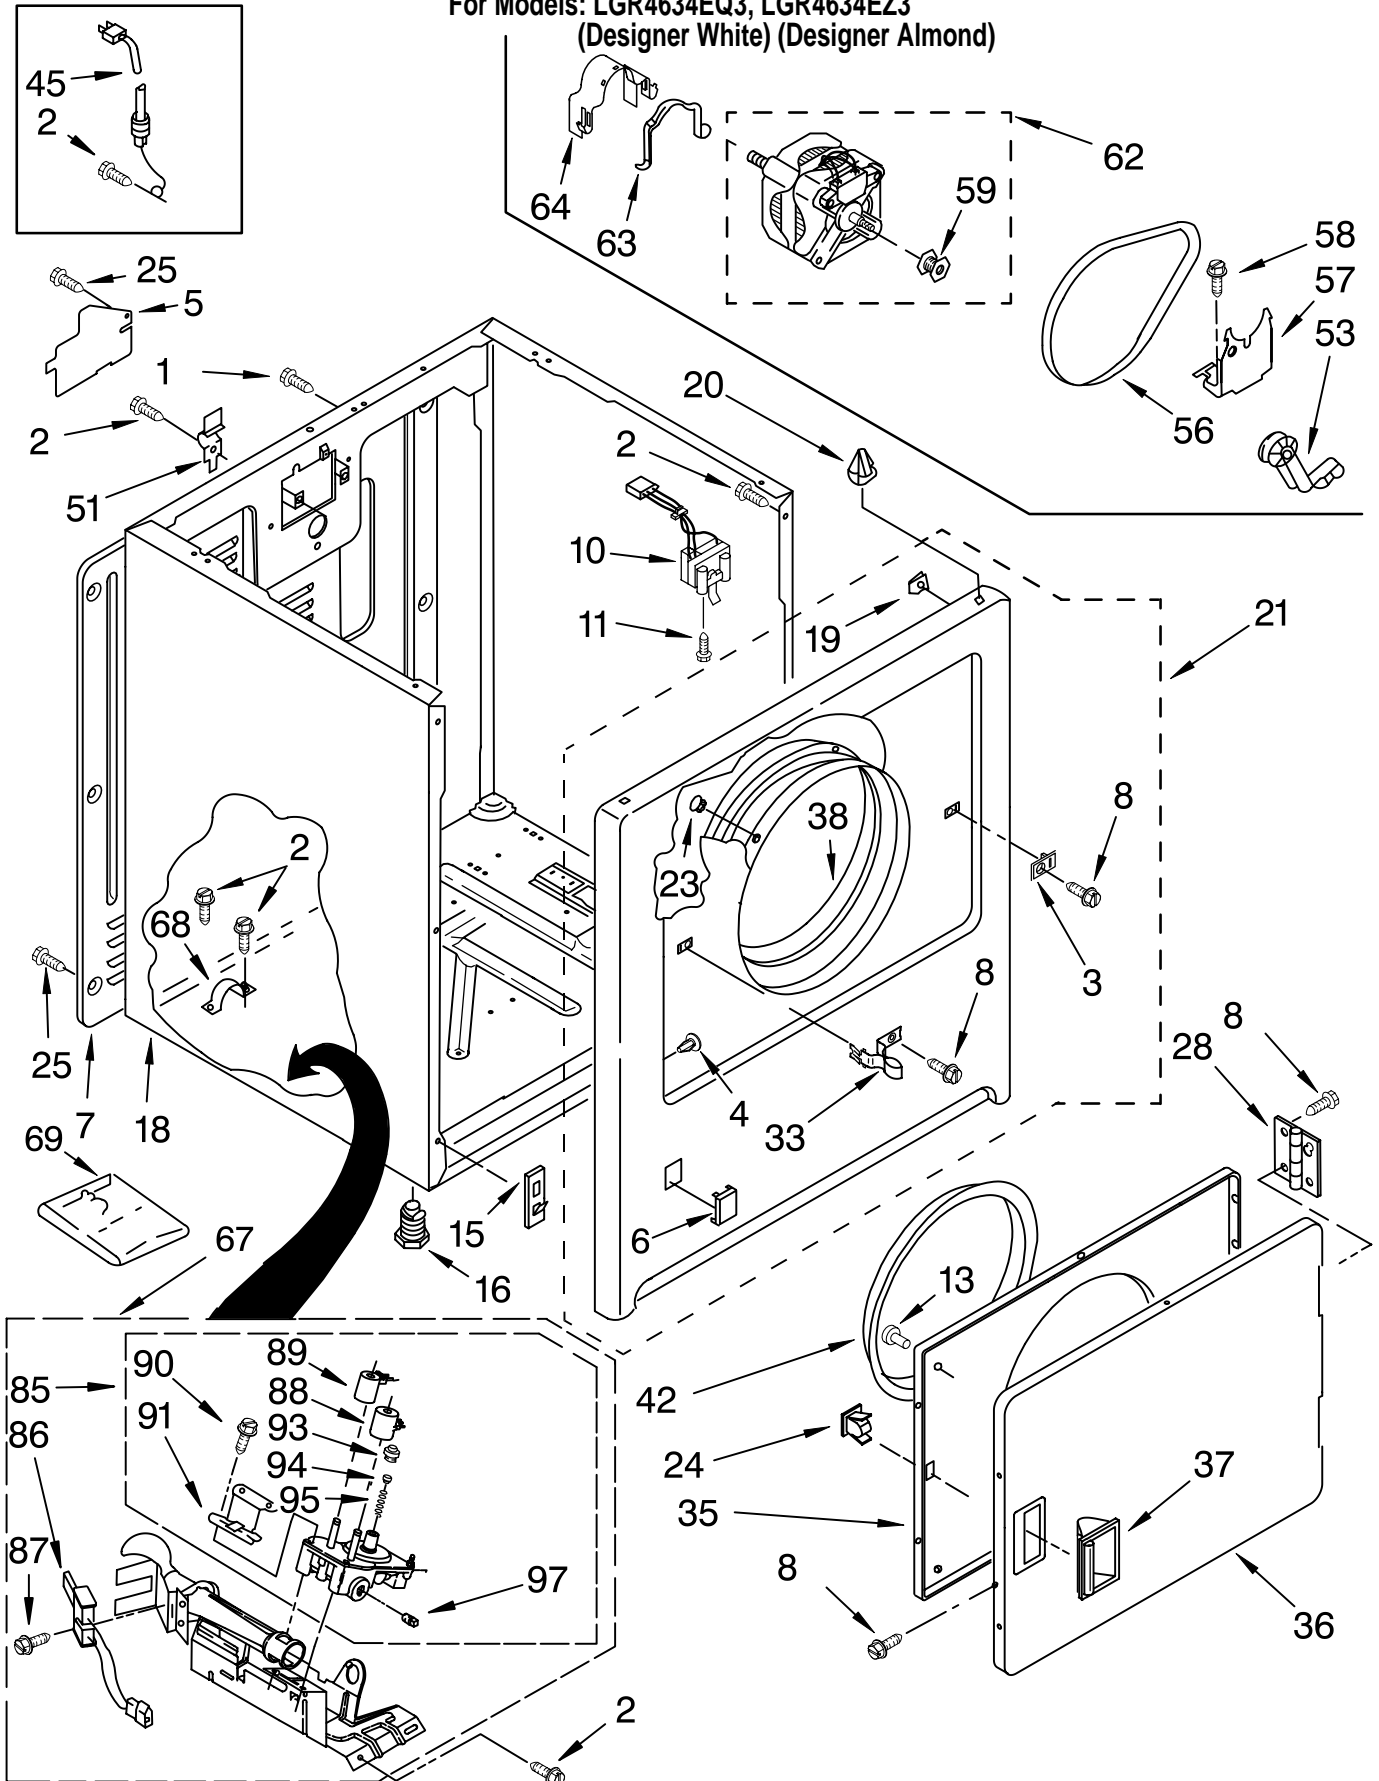

CABINET PARTS

For Models: LGR4634EQ3, LGR4634EZ3
(Designer White) (Designer Almond)

FOR ORDERING INFORMATION REFER TO PARTS PRICE LIST

CABINET PARTS

For Models: LGR4634EQ3, LGR4634EZ3
(Designer White) (Designer Almond)

Illus. No.	Part No.	DESCRIPTION	Illus. No.	Part No.	DESCRIPTION	Illus. No.	Part No.	DESCRIPTION
1	697776	Screw, 10-32 x 5/8	21		Front Panel Assembly	67	3402844	Burner Assembly, 60 Hz.
2	343641	Screw, 10-16 x 1/2						(Refer To Pages 5 & 6 For Further Breakdown)
3		Plug, Strike Hole		3403574	White			
	3403630	White	23	685203	Clip, Felt Pad			
	3403631	Almond	24	690081	Catch, Door	68	341029	Clamp, Pipe
4		Plug, Hinge Hole (4)	25	693995	Screw, Hex Head	69	694572	Kit, Conversion (Type 1, 2 & 3 To Type 4)
	3404413	White	28	3405514	Hinge & Pin Assembly	85	3401775	Valve, Gas 60 Hz. (Complete)
	3404414	Almond	33	3403431	Strike, Door	86	686590	Ignitor
5	3396795	Cover, Block	35	3403371	Door, Rear	87	3393909	Screw & Washer
6		Plug, Front Panel	36		Door, Front	88	694539	Coil, 60 Hz. (Split) (3 Terminal) (Pilot Position)
	3394975	White		3403361	White	89	694540	Coil, 60 Hz. (2 Terminal) (Main)
	3394976	Almond		3403362	Almond	90	694421	Screw, Bracket Mounting (8-32 x 1/2)
7	3396807	Panel, Rear	37		Handle, Door	91	694538	Bracket, Coil
8	342055	Screw, 8-18 x 1/2		3405184	White	93	694424	Leak Limiter
10	3406104	Door Switch Assembly		3405185	Almond	94	694423	Screw, Regulator Adjustment
11	697773	Screw, 6-20 x 7/8	38	349464	Seal & Bearing Assembly	95	694422	Spring, Regulator
13	238614	Bumper	42	3405245	Seal, Door	97	239822	Plug, Pipe
15	3394083	Clip, Front Panel	45	344020	Cord, Power			
16	3392100	Foot, Dryer	51	238088	Hinge, Top (2)			
	279810	Foot - Optional (Extended Length Package Of 2) (Not Included)	53	691366	Idler & Pulley Assembly			
18		Cabinet (Includes Illus. Nos. 5, 7, 15, 16 & 57)	56	660996	Belt, Drive			
	3399580	White	57	348780	Base, Motor			
	3399581	Almond	58	3400500	Bolt, 5/16-18 x 3/4			
19	98234	Clip, Ground (2)	59	3394341	Pulley, 60 Hz.			
20	690363	Lock, Front Top (2)	62	3976707	Motor, 60 Hz.			
			63	660658	Clamp, Motor			
			64	3404162	Clamp, Motor (W/Shield)			

FOR ORDERING INFORMATION REFER TO PARTS PRICE LIST