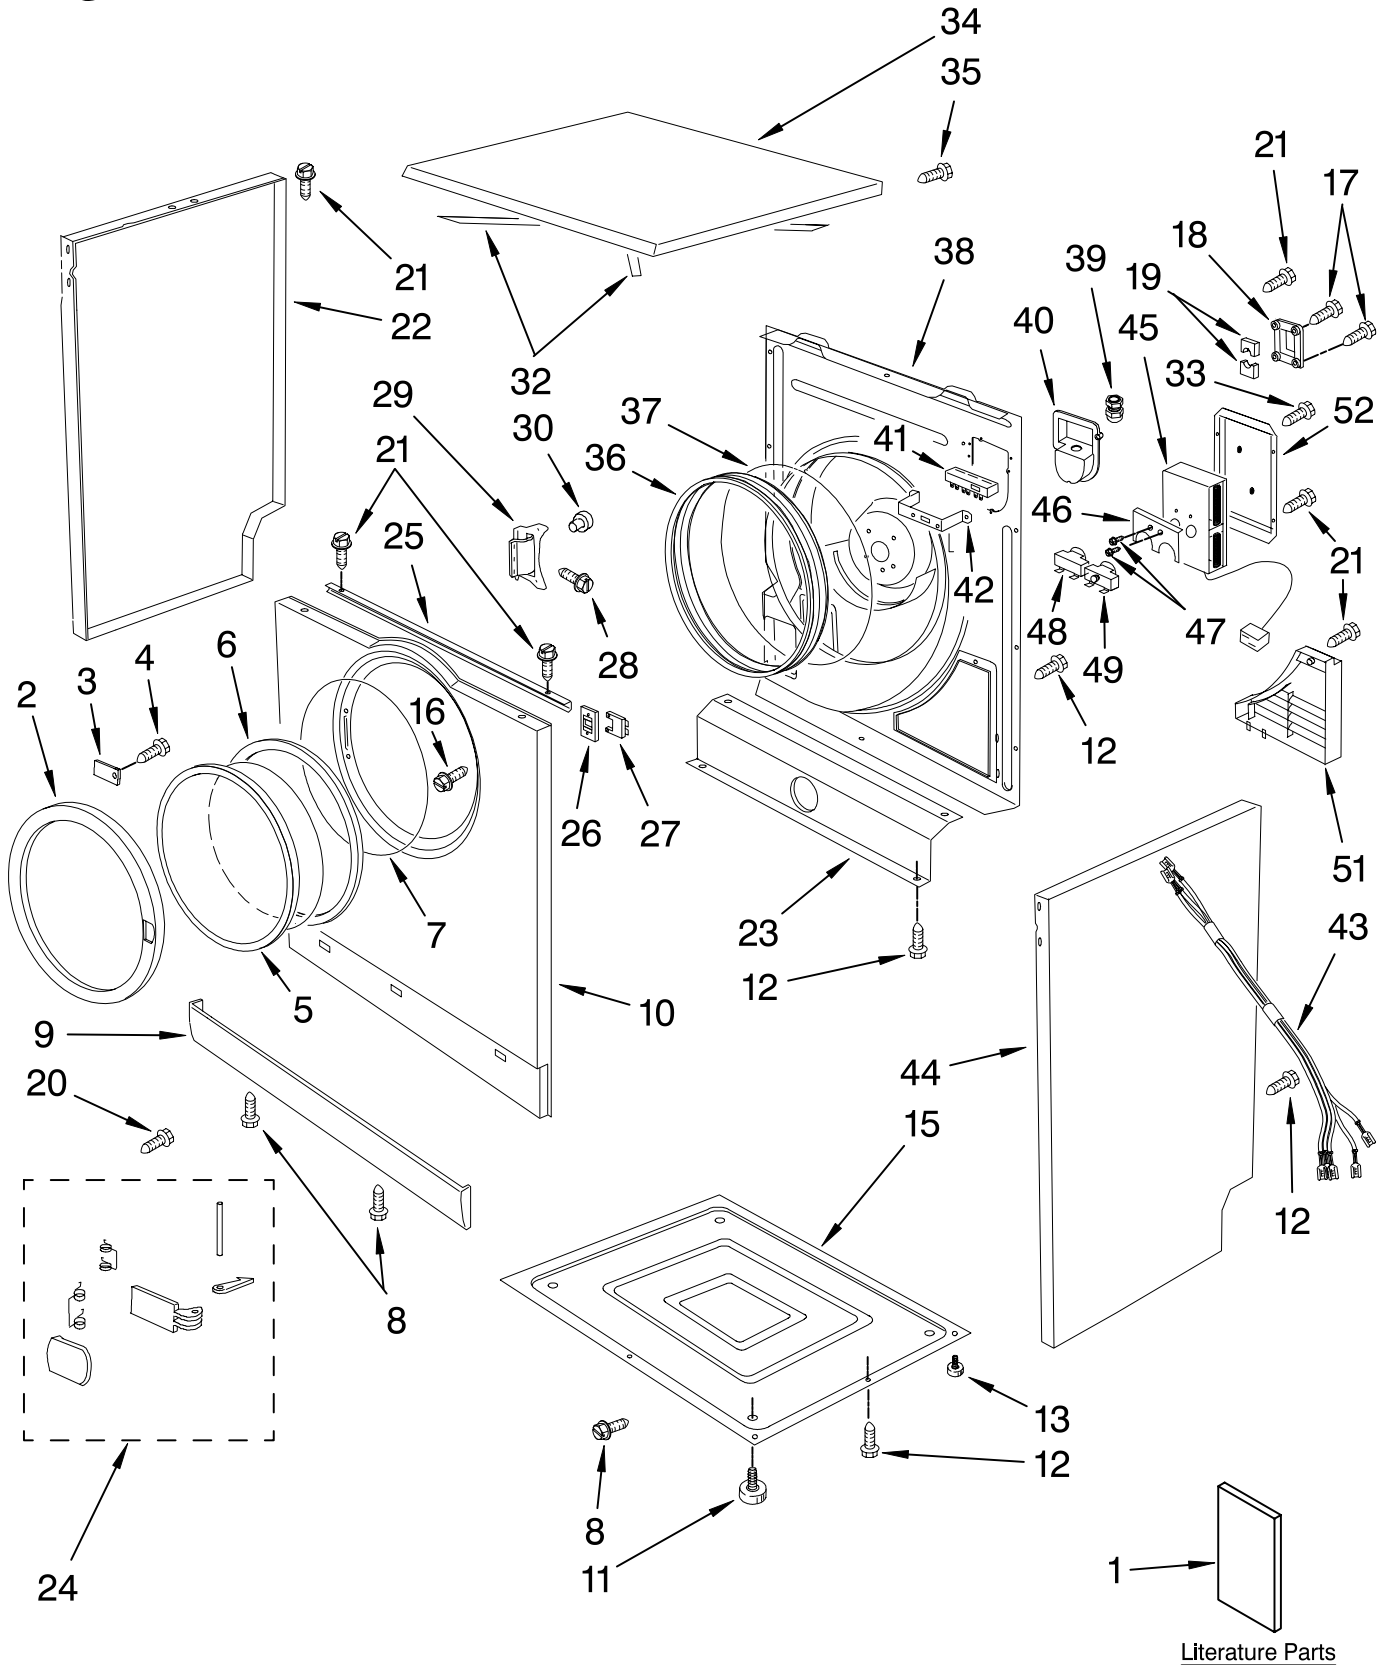

CABINET AND DOOR PARTS

For Model: LEW0050PQ1
(White)

COMPACT
ELECTRIC DRYER

FOR ORDERING INFORMATION REFER TO PARTS PRICE LIST

CABINET AND DOOR PARTS

For Model: LEW0050PQ1
(White)

Illus. No.	Part No.	DESCRIPTION	Illus. No.	Part No.	DESCRIPTION	Illus. No.	Part No.	DESCRIPTION
1		Literature Parts	18	8182534	Cover, Drum	33	8182526	Screw,
	8565592	Use & Care Guide			Shaft Support			Element Cover
	8182581	Wiring Diagram	19	8182533	Support,	34	8182524	Top
2	8182406	Frame, Door Outer			Drum Shaft	35	8182338	Screw
3	8182517	Retainer Insert (Glass Door)	20	8182412	Screw,	36	8182507	Seal, Rear Drum
4	8182333	Screw,			Door Handle	37	8182540	Retaining Ring,
		Retaining Insert	21	8182323	Screw			Rear Seal
5	8182516	Glass, Door	22	8182509	Side Panel (LH)	38	8182529	Panel, Rear
6	8182414	Frame, Inner Door	23	8182535	Panel,	39	8182506	Nut, Power Cord
7	8182515	Gasket, Door			Lower Rear	40	8182514	Cover,
8	8182518	Screw	24	8182574	Kit, Door Handle			Terminal Block
9	8182503	Toe Panel	25	8182511	Bracket,	41	8182525	Terminal Block
10		Front Panel (Part Not A Serviceable Item)			Front Panel	42	8182513	Mounting Bracket,
11	8182479	Foot, Adjustable	26	8182531	Plate,			Terminal Block
12	8182573	Screw			Door Switch	43	8182504	Wire Harness
13	8182459	Screw, Cabinet	27	8182530	Door Switch	44	8182520	Side Panel (RH)
15	8182480	Base	28	8182411	Screw, Door	45	8182528	Heater Element
16	8182401	Screw, Door Catch	29		Door Hinge (Part Not A Serviceable Item)	46	8182505	Plate, Thermostat
17	8182490	Screw, Drum Support			Rivet, Hinge (Part Not A Serviceable Item)	47	8182491	Screw, Plate
			30		Cross-Bar, Cabinet	48	8182508	Thermostat, 194°F (98C)
			32	8182523		49	8182502	Thermostat, (TCO) (150°)
						51	8182510	Cover, Inlet
						52	8182527	Cover, Element