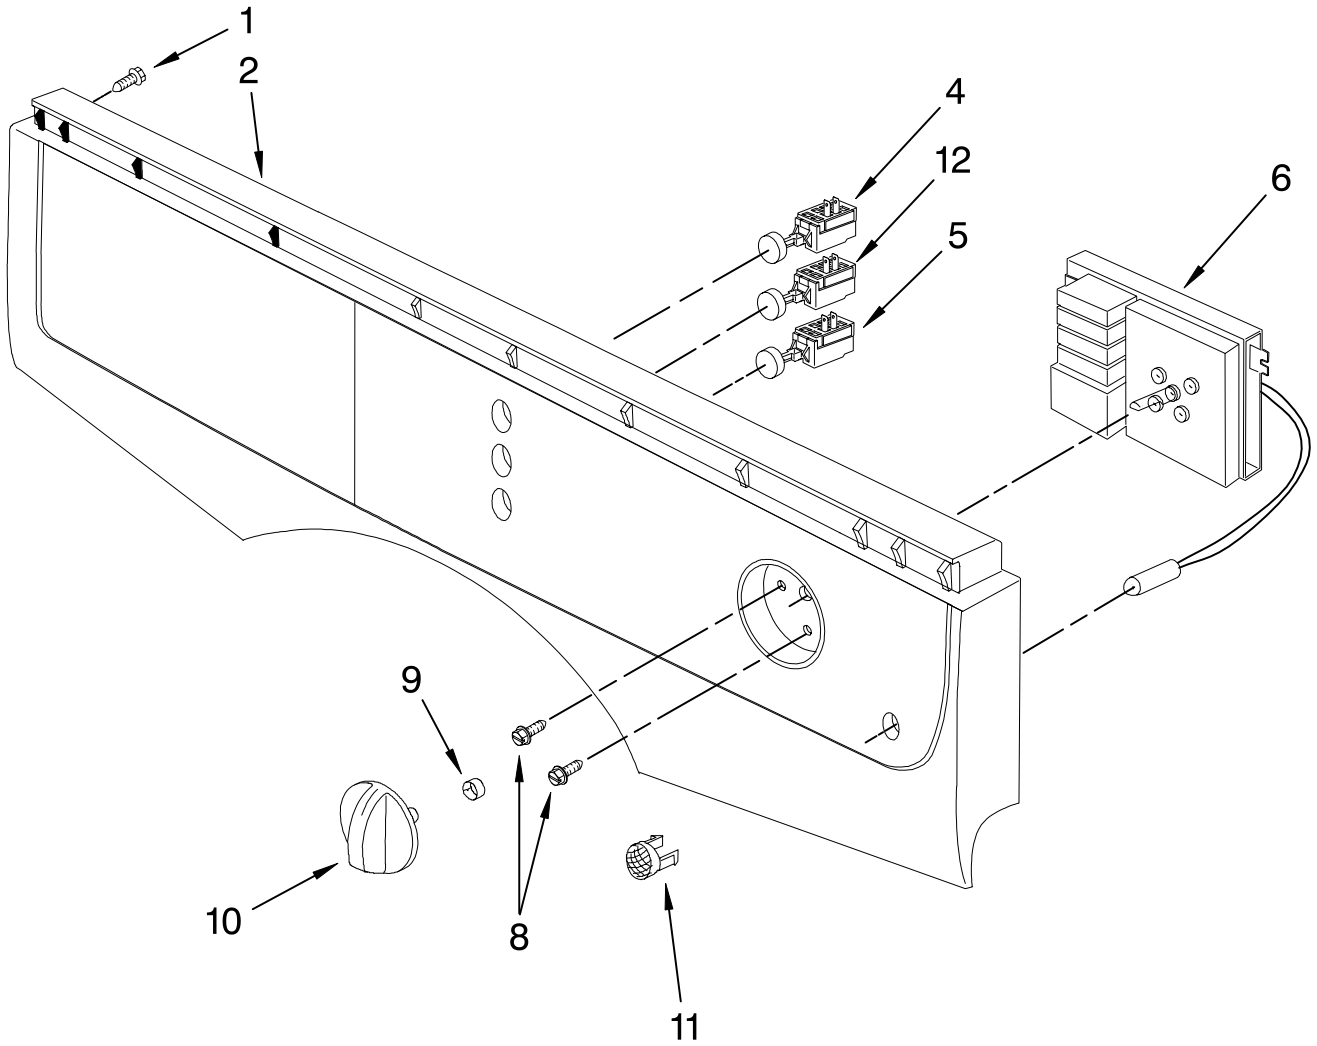

FOR ORDERING INFORMATION REFER TO PARTS PRICE LIST

CONTROL PANEL PARTS

For Model: LEW0050PQ1
(White)

FOR ORDERING INFORMATION REFER TO PARTS PRICE LIST

CONTROL PANEL PARTS

For Model: LEW0050PQ1
(White)

Illus. No.	Part No.	DESCRIPTION
1	8182573	Screw
2	280109	Kit, Control Panel (Includes Illus. 4, 5 & 12)
4	280110	Switch & Button Assembly (Start)
5	280112	Switch & Button Assembly (On/Off)
6	8182522	Timer & Indicator Light Assembly (Indicator Light Not Serviced Separately)
8	8182338	Screw, Timer
9	8182361	Clip, Knob
10	8182519	Knob
11	8182532	Lens, Indicator
12	280111	Switch & Button Assembly (Temperature)