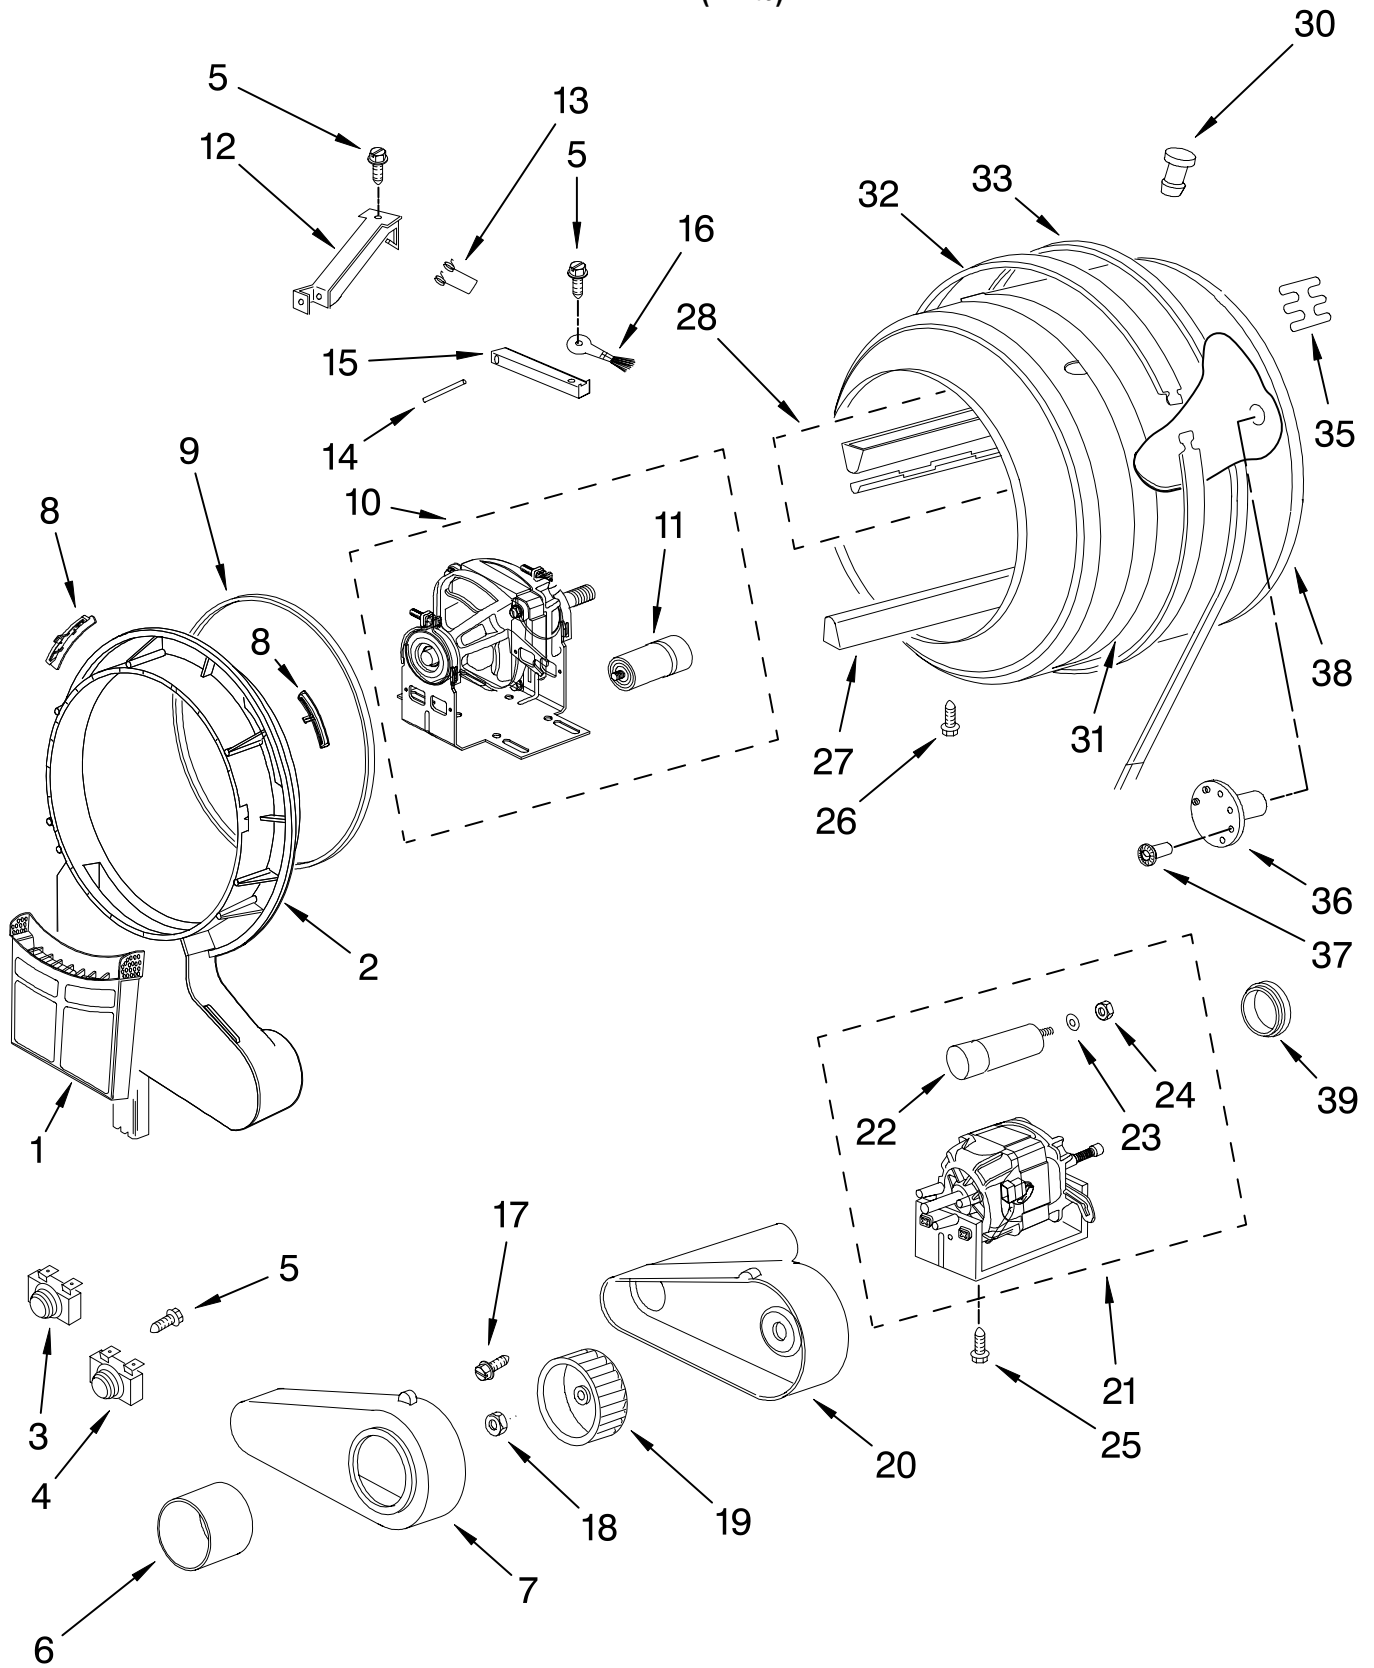

DRUM AND MOTOR PARTS

For Model: LEW0050PQ1
(White)

FOR ORDERING INFORMATION REFER TO PARTS PRICE LIST

DRUM AND MOTOR PARTS

For Model: LEW0050PQ1
(White)

Illus. No.	Part No.	DESCRIPTION	Illus. No.	Part No.	DESCRIPTION	Illus. No.	Part No.	DESCRIPTION
1	8182489	Filter, Screen	13	8182494	Spring, Arm	30	8182495	Plug, Probe
2	8182485	Lint Duct & Drum Support Assembly	14	8182501	Pin, Arm	31	8182497	Band, Insulation
3	8182470	Thermostat, 203°F (95C)	15	8182498	Arm, Brush Holder	32	8182496	Band, Steel
4	8182477	Thermostat, Operating 122°F	16	8182500	Brush, Detector	33	8182481	Belt, Drive
5	8182323	Screw	17	8182475	Screw	35	8182493	Spring Hook (Steel Band)
6	8182478	Extension, Housing	18	8182539	Nut, Blower Wheel	36		Drum Flange with Shaft (Part Not A Serviceable Item)
7	8182476	Housing, Outer	19	8182538	Blower Wheel (Includes Illus. 18)	37		Rivet, Drum Flange (Part Not A Serviceable Item)
8	8182492	Insert Pad, Drum Seal	20	8182474	Housing, Inner	38	8182482	Drum Assembly (Includes Illus. 26, 27, 28, 30, 31, 32, 35, 36, & 37)
9	8182487	Seal, Front Drum	21	8182472	Blower Motor Assembly	39	8182468	Shield, Exhaust
10	8182471	Drive Motor (Includes Bracket & Capacitor)	22	8182473	Capacitor			
11		Capacitor (Part Not A Serviceable Item)	23	8182580	Washer, Capacitor			
12	8182499	Support, Arm (Brush)	24	8182579	Nut, Capacitor			
			25	8182486	Screw, Motor			
			26	8182488	Screw, Baffle			
			27	8182483	Baffle (1) (No Steel Strip)			
			28	8182484	Baffle (2) (With Steel Strip)			

FOR ORDERING INFORMATION REFER TO PARTS PRICE LIST