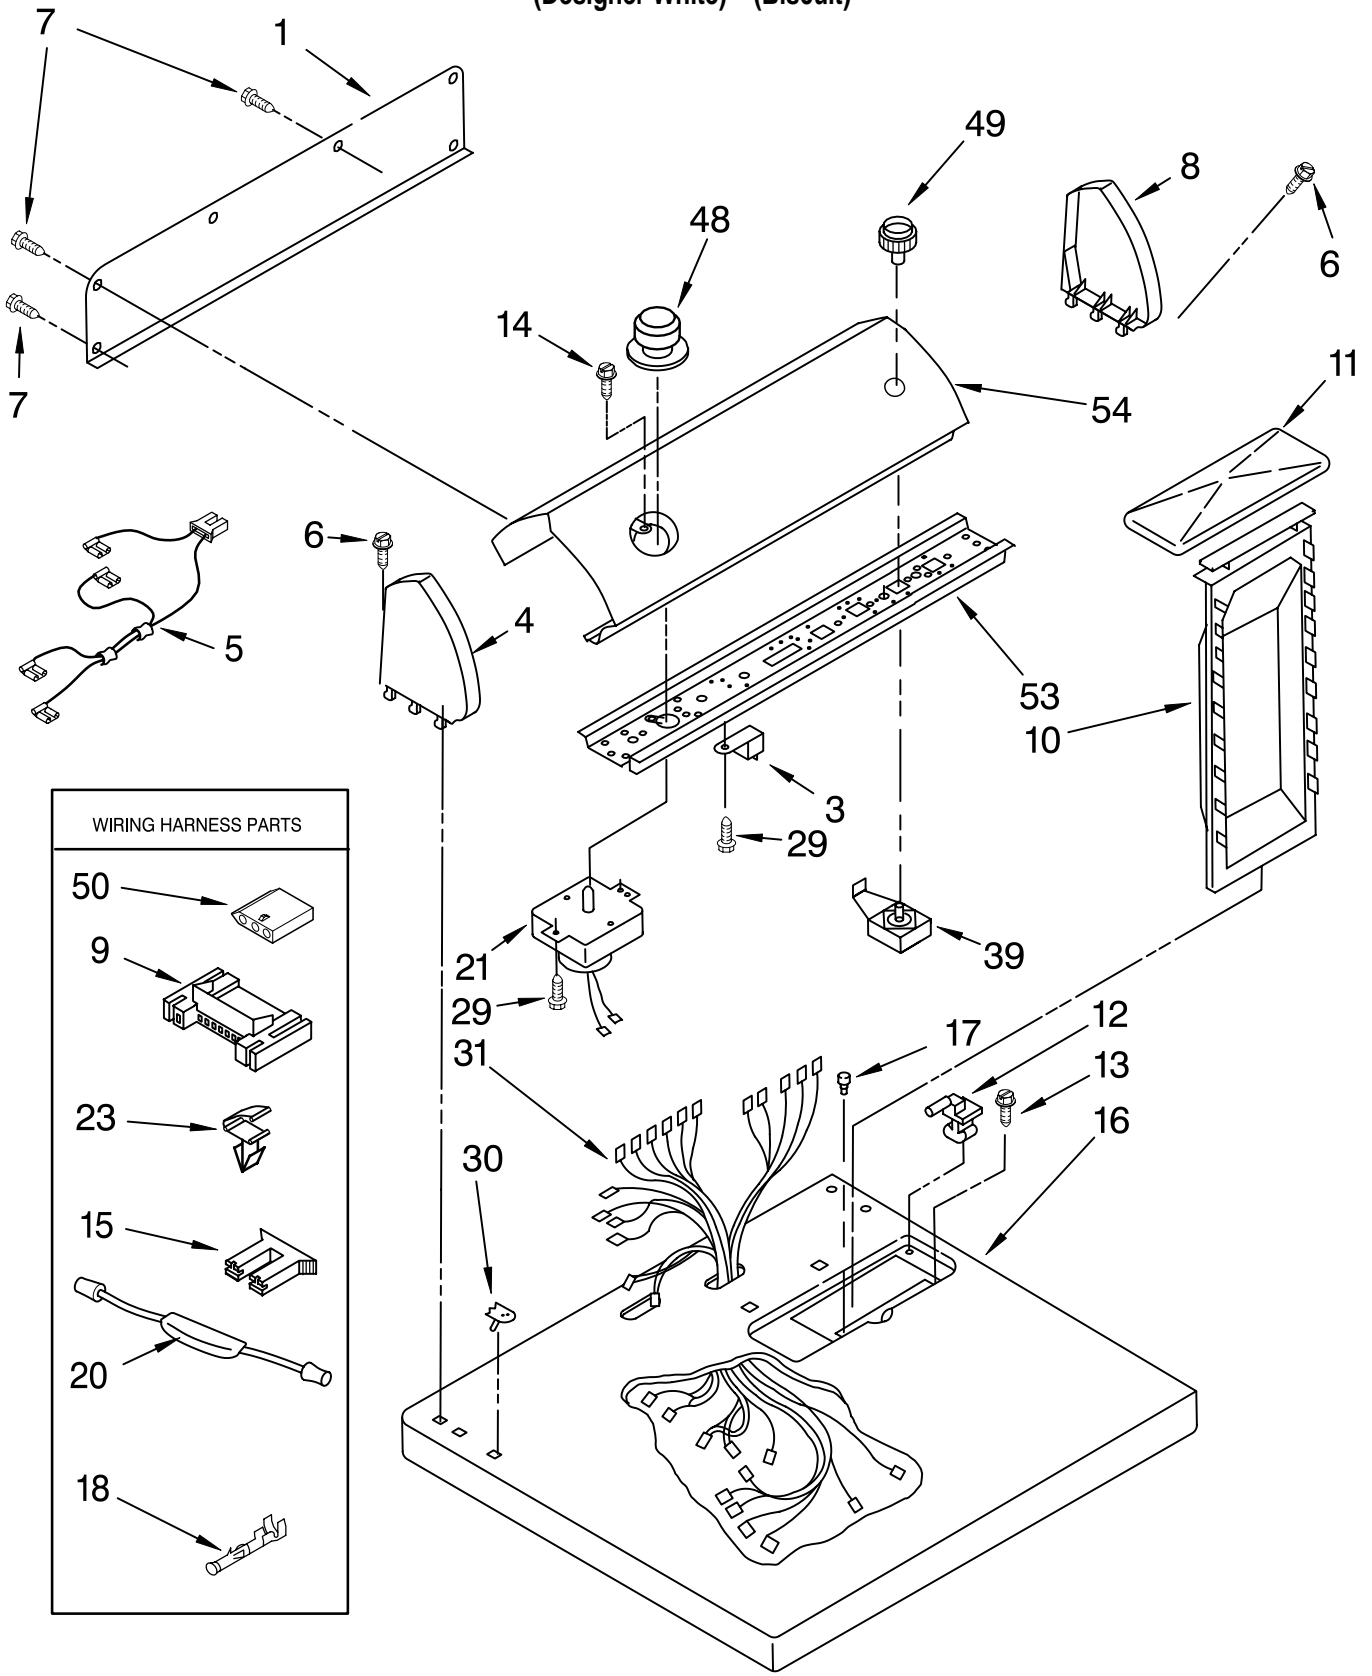

TOP AND CONSOLE PARTS

For Models: LER5636JQ0, LER5636JT0

(Designer White) (Biscuit)

WIRING HARNESS PARTS

- 50 → [Image of part 50]
- 9 → [Image of part 9]
- 23 → [Image of part 23]
- 15 → [Image of part 15]
- 20 → [Image of part 20]
- 18 → [Image of part 18]

FOR ORDERING INFORMATION REFER TO PARTS PRICE LIST

TOP AND CONSOLE PARTS

For Models: LER5636JQ0, LER5636JT0
(Designer White) (Biscuit)

Illus. No.	Part No.	DESCRIPTION	Illus. No.	Part No.	DESCRIPTION	Illus. No.	Part No.	DESCRIPTION
1	8274261	Panel, Rear Console	11		Cover, Lint Screen	30	357213	Nut, Push-In (2)
3	694419	Buzzer		8283378	White	31	3394290	Harness, Wiring
4		Cap, End (L.H.)		8283380	Almond	39	3395384	Switch, Push-To-Start
	8271365	White	12	3978605	Hinge, R.H.	48		Timer Knob Assembly
	8271368	Biscuit		3978606	Hinge, L.H.		8312687	White
5	3397692	Jumper, Wire	13	688983	Screw, 8-15 x 5/8		8271404	Biscuit
6	388326	Screw, Console	14	3400859	Screw, Grounding	49		Knob, Push To Start
7	693995	Screw, Hex Head	15	3354925	Connector, H-Pod		8271339	White
8		Cap, End (R.H.)	16		Top		8271348	Biscuit
	8271359	White		8271390	White	50	3936144	Connector
	8271362	Biscuit		8271392	Biscuit	53	8271418	Bracket, Control
9	3395683	Housing, Connector (Motor)	17	297535	Bimper, Lint Lid	54		Panel, Control
10	349639	Screen, Lint	18	94614	Terminal		3977817	White
			20	3401076	Resistor Assembly		3977818	Biscuit
			21	3976584	Timer, 60 Hz.			
			23	3394427	Clip, Harness			
			29	3390646	Screw, 8-18 x 5/16			

LITERATURE AND OPTIONAL PARTS

Illus. No.	Part No.	DESCRIPTION	Illus. No.	Part No.	DESCRIPTION	Illus. No.	Part No.	DESCRIPTION
<u>PAINT, TOUCH-UP (1/2oz.)</u>			<u>PAINT, PRESSURIZED SPRAY (12 oz.)</u>			<u>PAINT, BULK (1 qt.)</u>		
	72017	White		350930	White		799344	White (Uncut)
	4392899	Biscuit		4392901	Biscuit		4392900	Biscuit(Uncut)
				350938	Primer, Gray			

FOR ORDERING INFORMATION REFER TO PARTS PRICE LIST