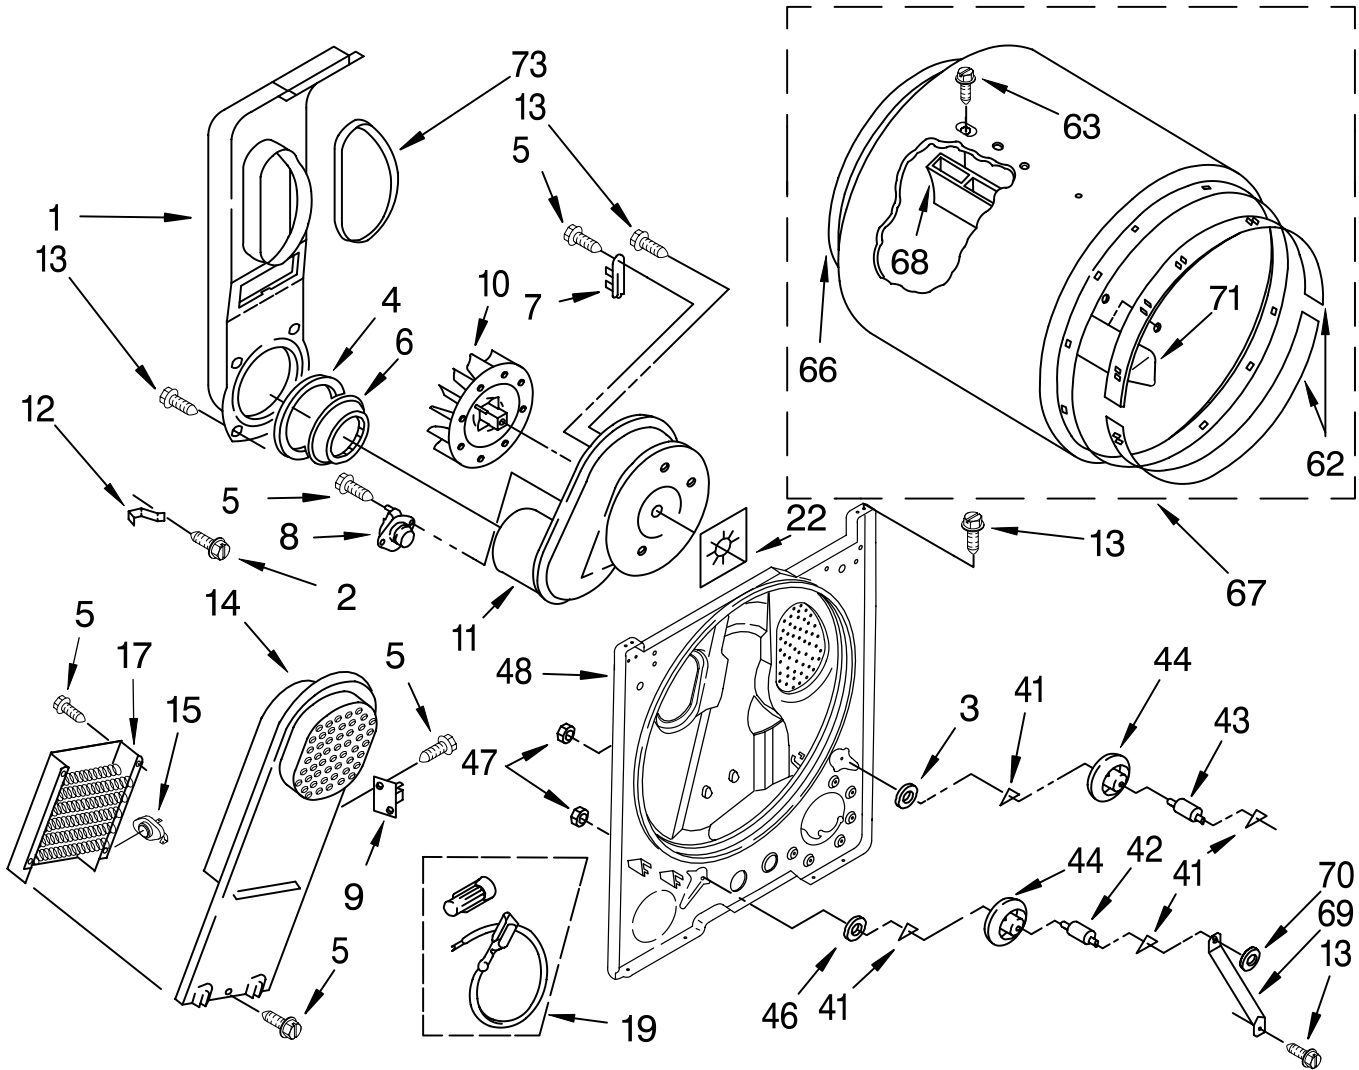

BULKHEAD PARTS

For Models: LER5636JQ0, LER5636JT0
(Designer White) (Biscuit)

Illus. No.	Part No.	DESCRIPTION
1	348368	Lint Chute Assembly
2	489463	Screw
3	3388703	Washer-Support
4	347139	Seal, Lint Chute
5	90767	Screw, 8A x 3/8
6	696302	Shield, Exhaust
7	3392519	Thermal Fuse
8	3387134	Thermostat, Internal-Bias
9	3977393	Thermal Cut-Off (Hi-Limit Thermostat Illus. No.15 Included)

Illus. No.	Part No.	DESCRIPTION
10	694089	Wheel, Blower (Includes Illus. No. 22)
11	3405016	Housing, Blower
12	3398161	Clip
13	343641	Screw, 10-16 x 1/2
14	3397566	Box, Heater
15	3399693	Thermostat, 250°F (121.1°C)
17	3403585	Element, Heater
19	279457	Wire Kit, Terminal (For Heater Element Wiring Harness Repair)
22	3394196	Seal, Blower

Illus. No.	Part No.	DESCRIPTION
41	690997	Ring, Tri
42	3399506	Shaft, L.H.
43	3399507	Shaft, R.H.
44	3397588	Roller, Support
46	348197	Washer, Support
47	3359452	Nut, 3/8-16
48	3403491	Bulkhead
62	692526	Ring, Bearing
63	97787	Screw, 11-16 x 7/8
66	3406130	Seal, Rear Drum
67	695587	Drum Assembly
68	692490	Baffle, Drum (2)
69	3976434	Bracket, Support
70	90296	Clip
71	3403636	Baffle, Drum (1)
73	339956	Seal

FOR ORDERING INFORMATION REFER TO PARTS PRICE LIST