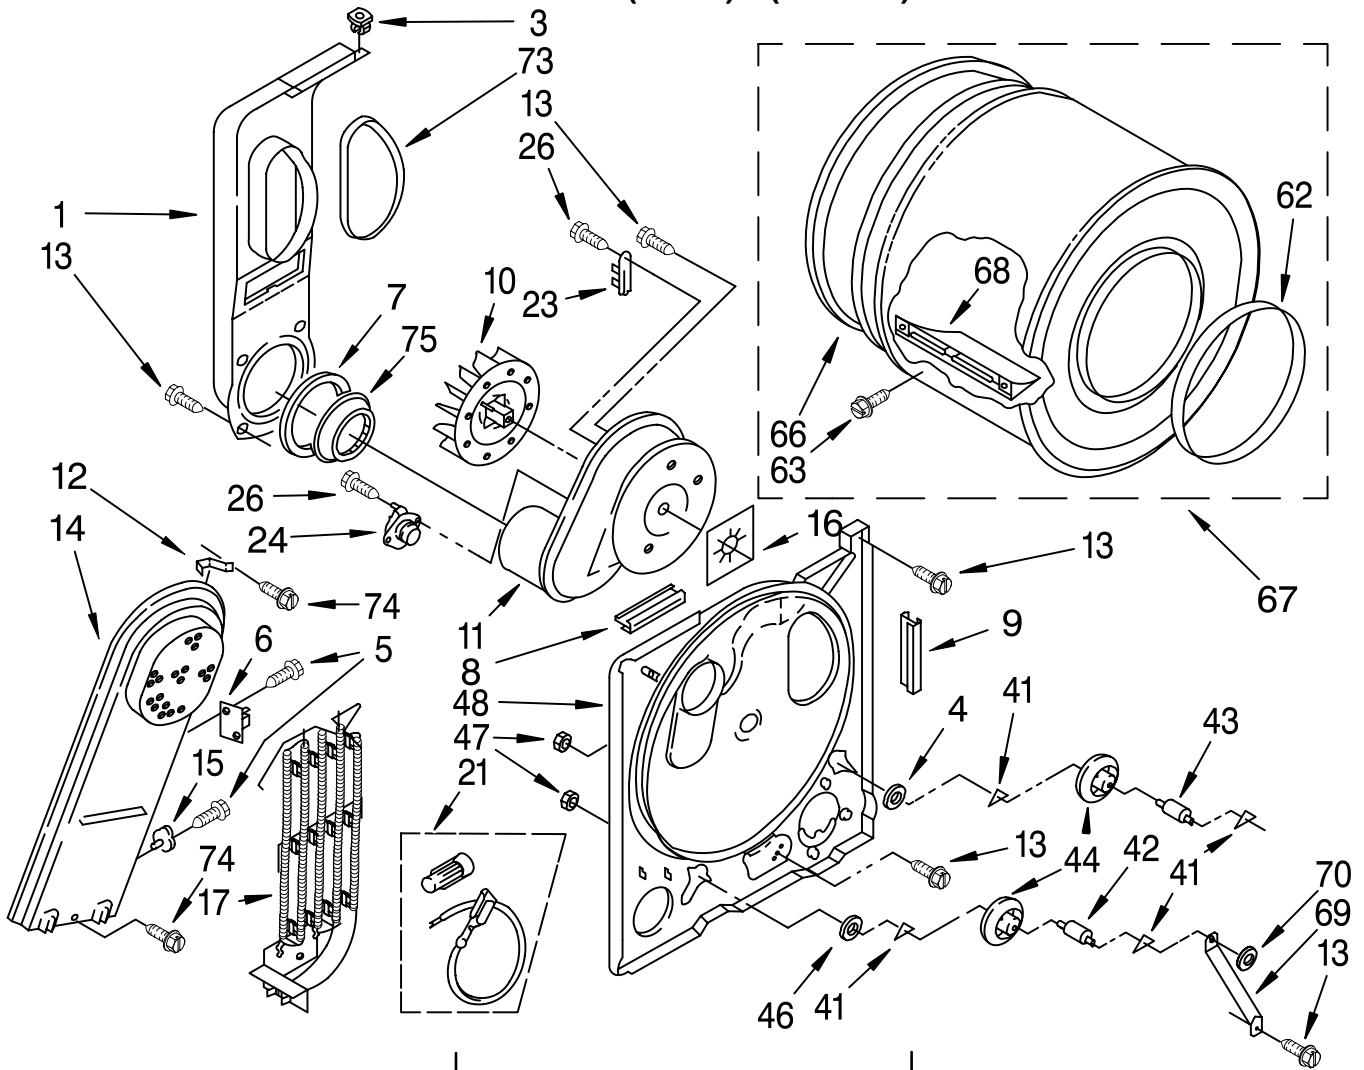

BULKHEAD PARTS

For Models: LER5624BW0, LER5624BN0
(White) (Almond)

Illus. No.	Part No.	DESCRIPTION
1	694283	Lint Chute Assembly
3	98460	Nut, Push-In (2)
4	3388703	Washer, Support
5	90767	Screw, 8 x 3/8
6	3398671	Thermal, Cut-Off (Hi-Limit Thermostat Illus. No.15 Included)
7	347139	Seal, Lint Chute
8	686889	Pad, Cabinet
9	3392247	Pad, Blower Housing
10	694089	Wheel, Blower
11	695081	Housing, Blower
12	337272	Clip
13	343641	Screw, 10-16 x 1/2
14	695547	Box, Heater

Illus. No.	Part No.	DESCRIPTION
15	3390291	Thermostat, High Limit 250°F (121.1°C) (60 Hz.)
16	3392123	Seal, Blower Shaft
17	660982	Element, Heater (For 240 Volt Installation)
21	279457	Wire Kit (For Heater Element Wiring Harness Repair)
23	3392519	Fuse, Thermal
24	660039	Thermostat, 150°F / 66C

Illus. No.	Part No.	DESCRIPTION
26	695239	Screw, 8-18 x 3/8
41	690997	Ring, Tri
42	347364	Shaft, L.H.
43	339489	Shaft, R.H.
44	3397588	Roller, Support
46	348197	Washer, Support
47	3359452	Nut, 3/8-16
48	685775	Bulkhead
62	3394508	Ring, Bearing
63	97787	Screw, 11-16 x 7/8
66	337449	Seal, Rear Drum
67	3396775	Drum Assembly
68	342847	Baffle, Drum
69	348945	Bracket, Support
70	90296	Clip
73	339956	Seal
74	687128	Screw, 10-16 x 1/2
75	696302	Shield, Exhaust

FOR ORDERING INFORMATION REFER TO PARTS PRICE LIST