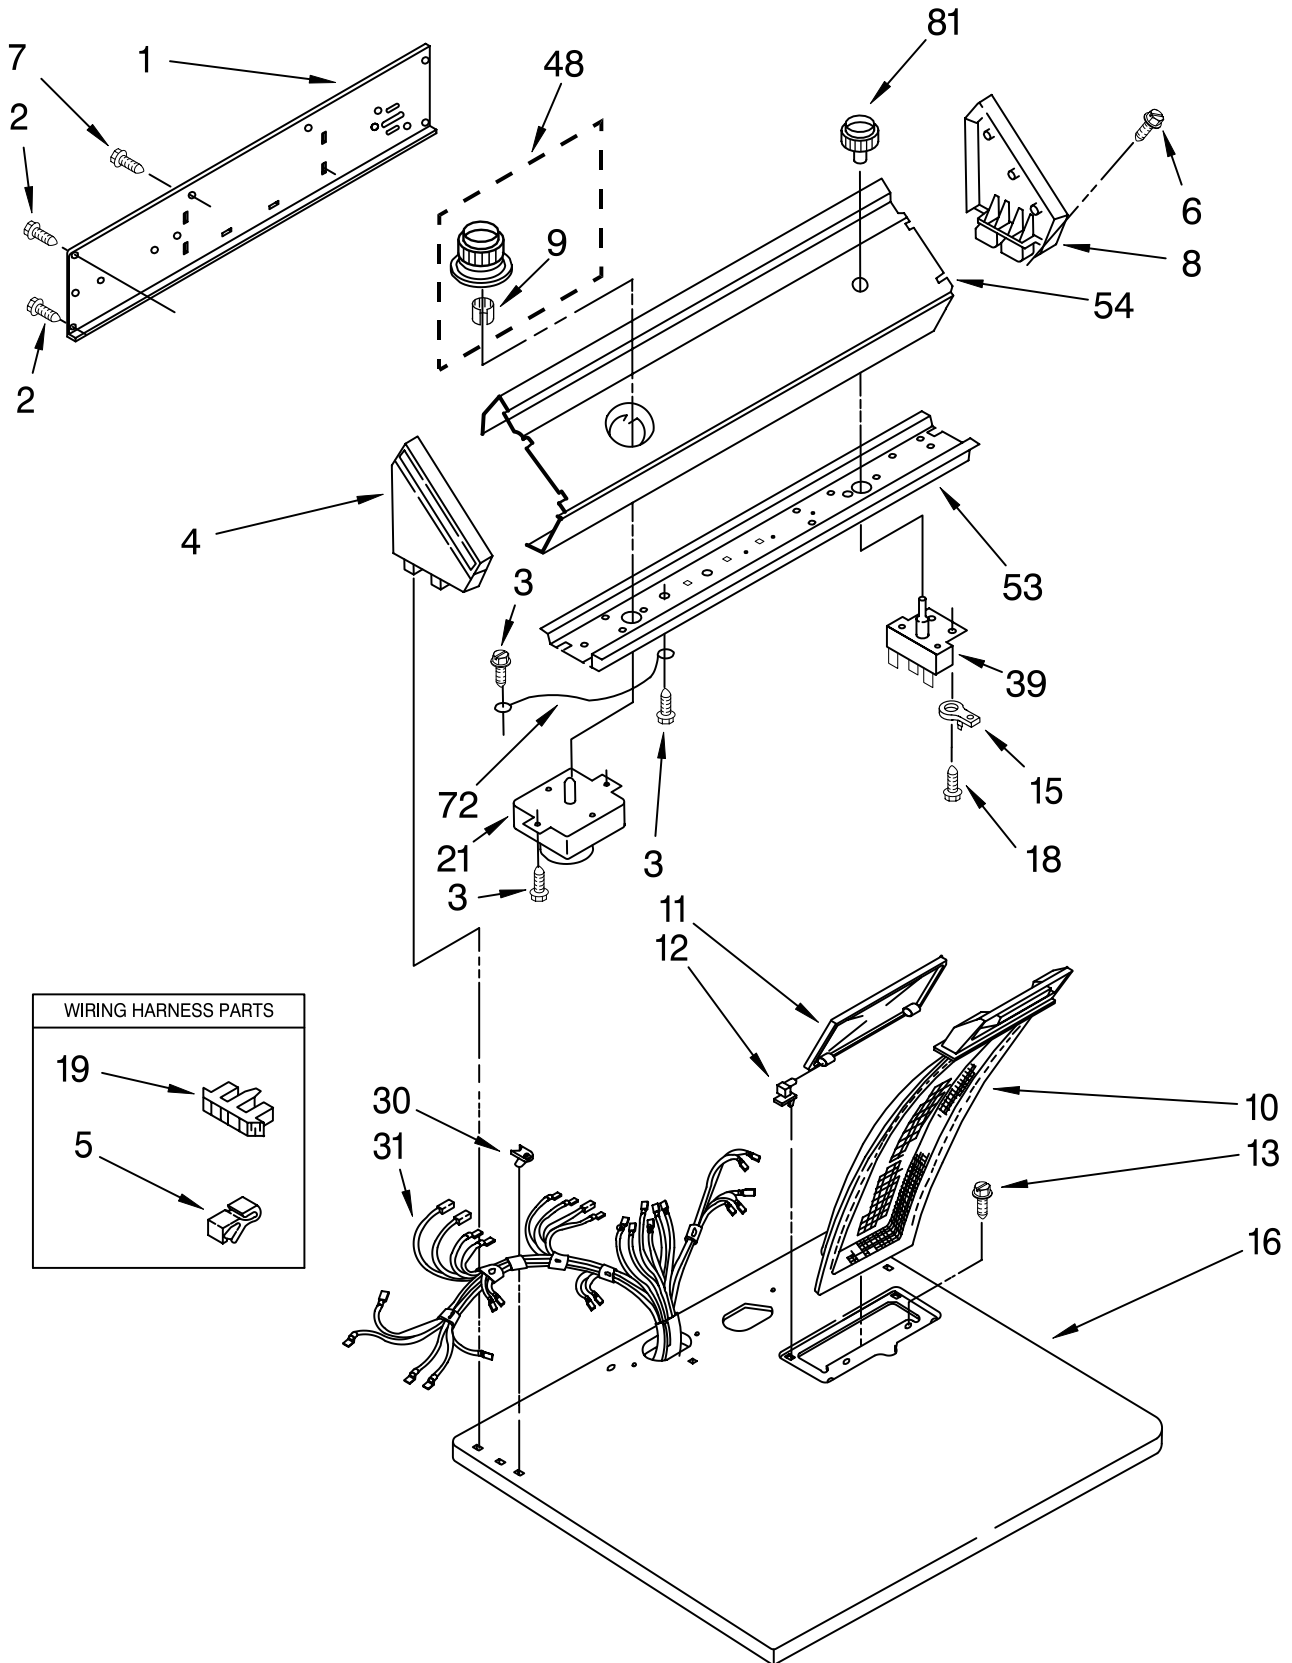

# TOP AND CONSOLE PARTS

ELECTRIC DRYER

For Models: LER5624BW0, LER5624BN0  
(White) (Almond)

FOR ORDERING INFORMATION REFER TO PARTS PRICE LIST

# TOP AND CONSOLE PARTS

For Models: LER5624BW0, LER5624BN0  
(White) (Almond)

Illus. Part No. No. DESCRIPTION	Illus. Part No. No. DESCRIPTION	Illus. Part No. No. DESCRIPTION
1 3397545 Panel, Rear Console	10 339392 Screen, Lint	31 3396646 Harness, Wiring
2 693994 Screw, Hex Head	11 688150 White	39 660936 Switch, Push-To-Start
3 3390646 Screw, 8-18 x 5/16	689310 Almond	48 3396145 Timer Knob Assembly
4 3358531 Cap, End (L.H.) White	12 339229 Hinge, R.H.	53 3396293 Bracket, Control Panel, Control
3358532 Almond	339230 Hinge, L.H.	54 3397190 White
5 689180 Clip, Retainer	13 688983 Screw, 8-18 x 5/8	3397191 Almond
6 3353145 Screw, Console	15 3388706 Resistor	72 690853 Wire, Ground
7 693995 Screw, Hex Head	16 3396022 White	81 3396160 Knob, Push To Start
8 3358516 Cap, End (R.H.) White	3396023 Almond	
3358517 Almond	18 3390647 Screw, 8-18 x 1/2	
9 688805 Clip	19 3397269 Connector, Timer	
	21 3392250 Timer, 60 Hz.	
	30 357213 Nut, Push-In (2)	