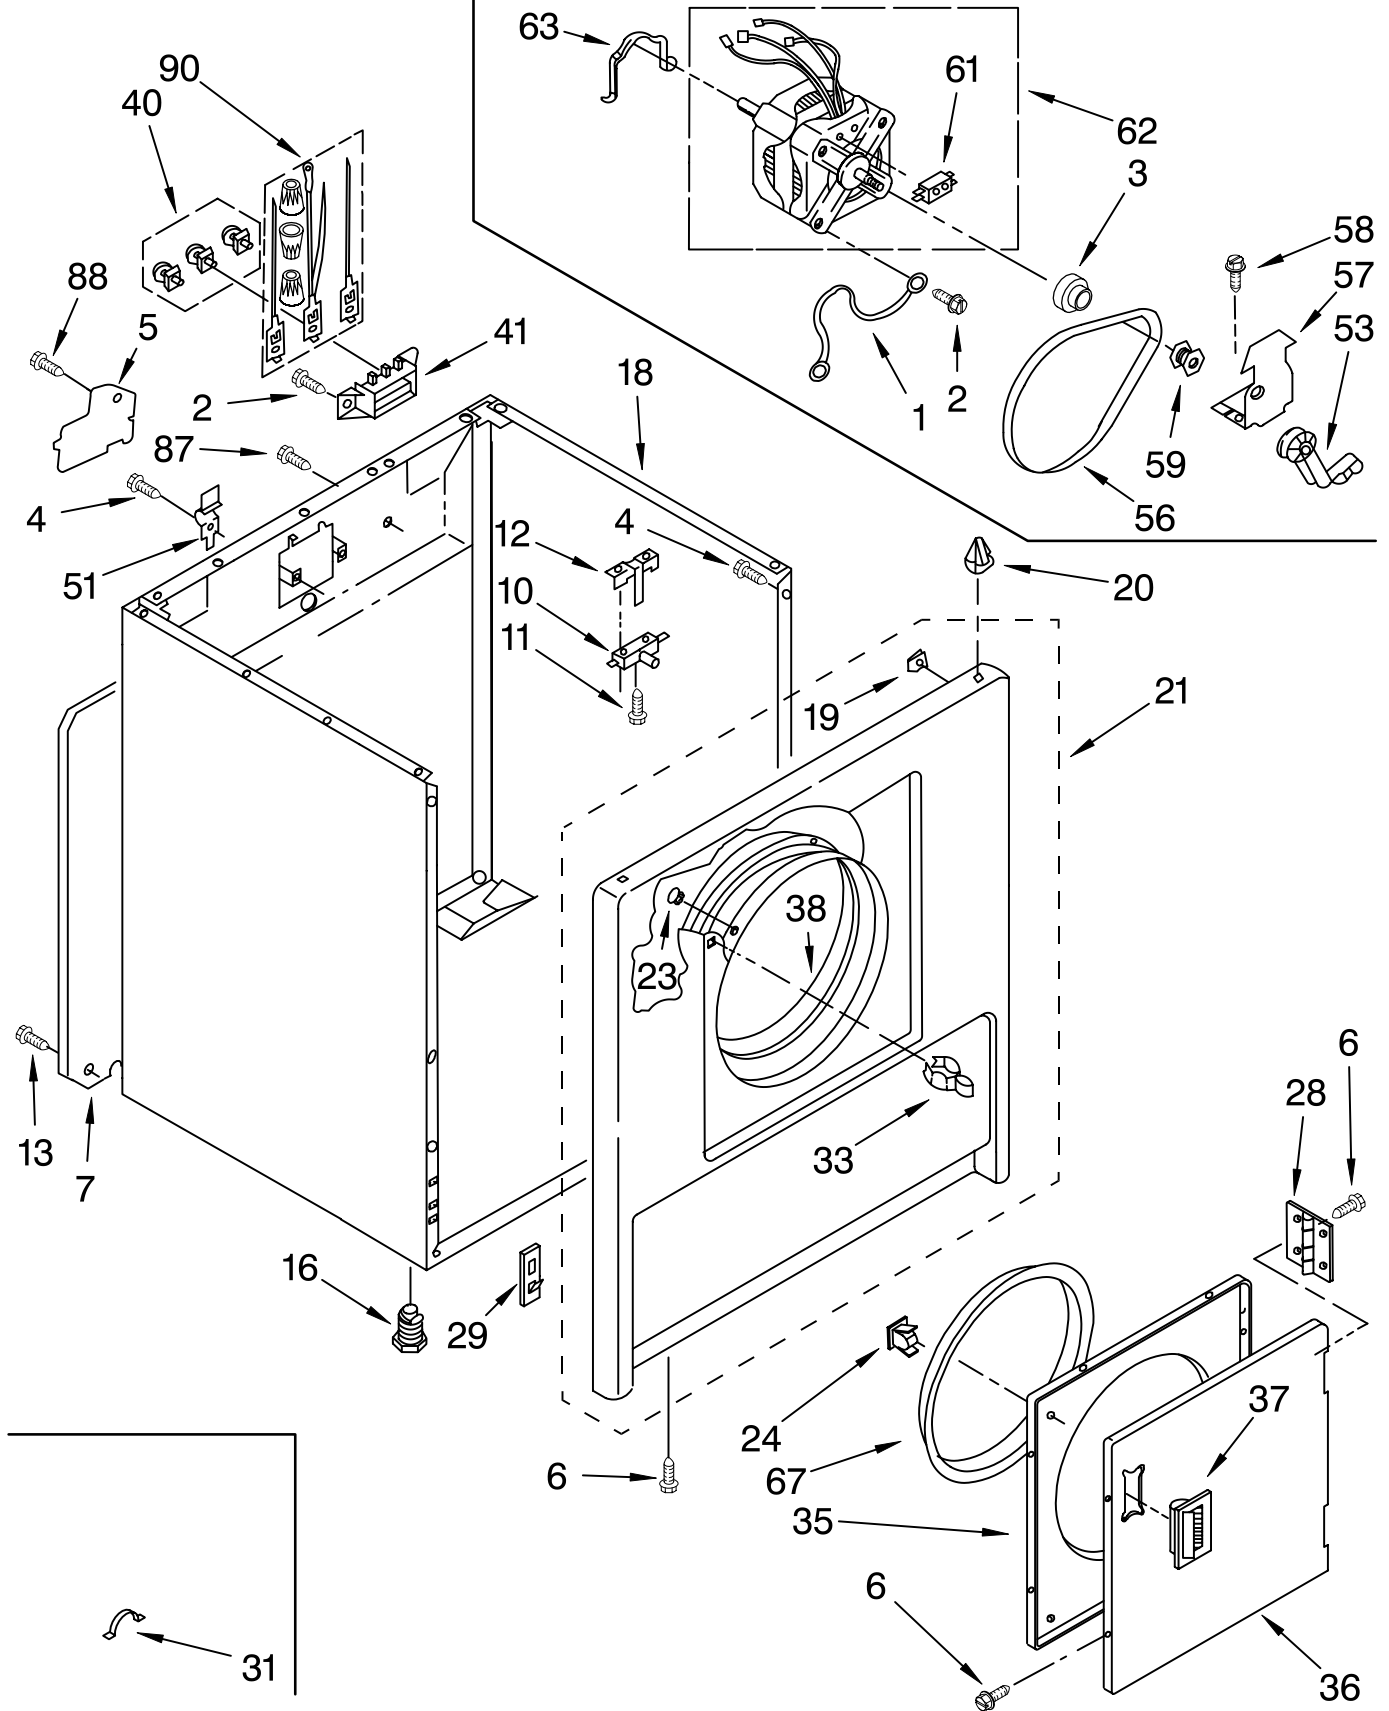

CABINET PARTS

For Models: LER5624BW0, LER5624BN0
(White) (Almond)

FOR ORDERING INFORMATION REFER TO PARTS PRICE LIST

CABINET PARTS

For Models: LER5624BW0, LER5624BN0
(White) (Almond)

Illus. No.	Part No.	DESCRIPTION	Illus. No.	Part No.	DESCRIPTION	Illus. No.	Part No.	DESCRIPTION
1	690236	Wire, Ground (Motor)	21		Upper Front Panel Assembly	53	691366	Idler & Pulley Assembly
2	3393008	Screw, 10-16 x 1/2		693197	White	56	660996	Belt, Drive
3	3393657	Restrainer, Belt		693198	Almond	57	348780	Base, Motor
4	343641	Screw, 10-16 x 1/2	23	685203	Clip, Felt Pad	58	172455	Bolt, 5/16-18 x 3/4
5	690893	Cover, Terminal Block	24	3389441	Catch, Door	59	3389627	Pulley, 60 Hz.
6	694091	Screw	28	348023	Hinge and Pin Assembly (2)	61	3388235	Switch, Motor
7	346368	Panel, Rear	29	3394083	Clip, Front Panel (2)	62	3391886	Motor Assembly 60 Hz.
10	347207	Switch, Door	31	98997	Clip, Harness			(Pulley Not Included With Motor)
11	98129	Screw, 6-20 x 1-3/8 (2)	33	696144	Strike, Door	63	660658	Clamp, Motor 343481 (Alt.) 685441 (Alt.)
12	691581	Lever, Door Switch	35	695656	Door, Rear	67	3390734	Seal, Door
13	693994	Screw, Rear Panel Mounting	36		Door Front	87	697776	Screw, 10-32 x 1/2 (External Ground)
16	3392100	Foot, Dryer (4)		348205	White	88	693995	Screw, 10-16 x 1/2
18		Cabinet		689314	Almond	90	279318	Terminal, Tinned & Brass (3) (Includes Illus. 40)
	3394109	White	37		Handle, Door			
	3394110	Almond		686711	White			
19	98234	Clip, Ground		689308	Almond			
20	690363	Lock, Front Top (2)	38	349462	Seal & Bearing Assembly			
			40	279393	Terminal Block Kit For Terminal Block			
			41	690261	Block, Terminal			
			51	238088	Hinge, Top (2)			

FOR ORDERING INFORMATION REFER TO PARTS PRICE LIST