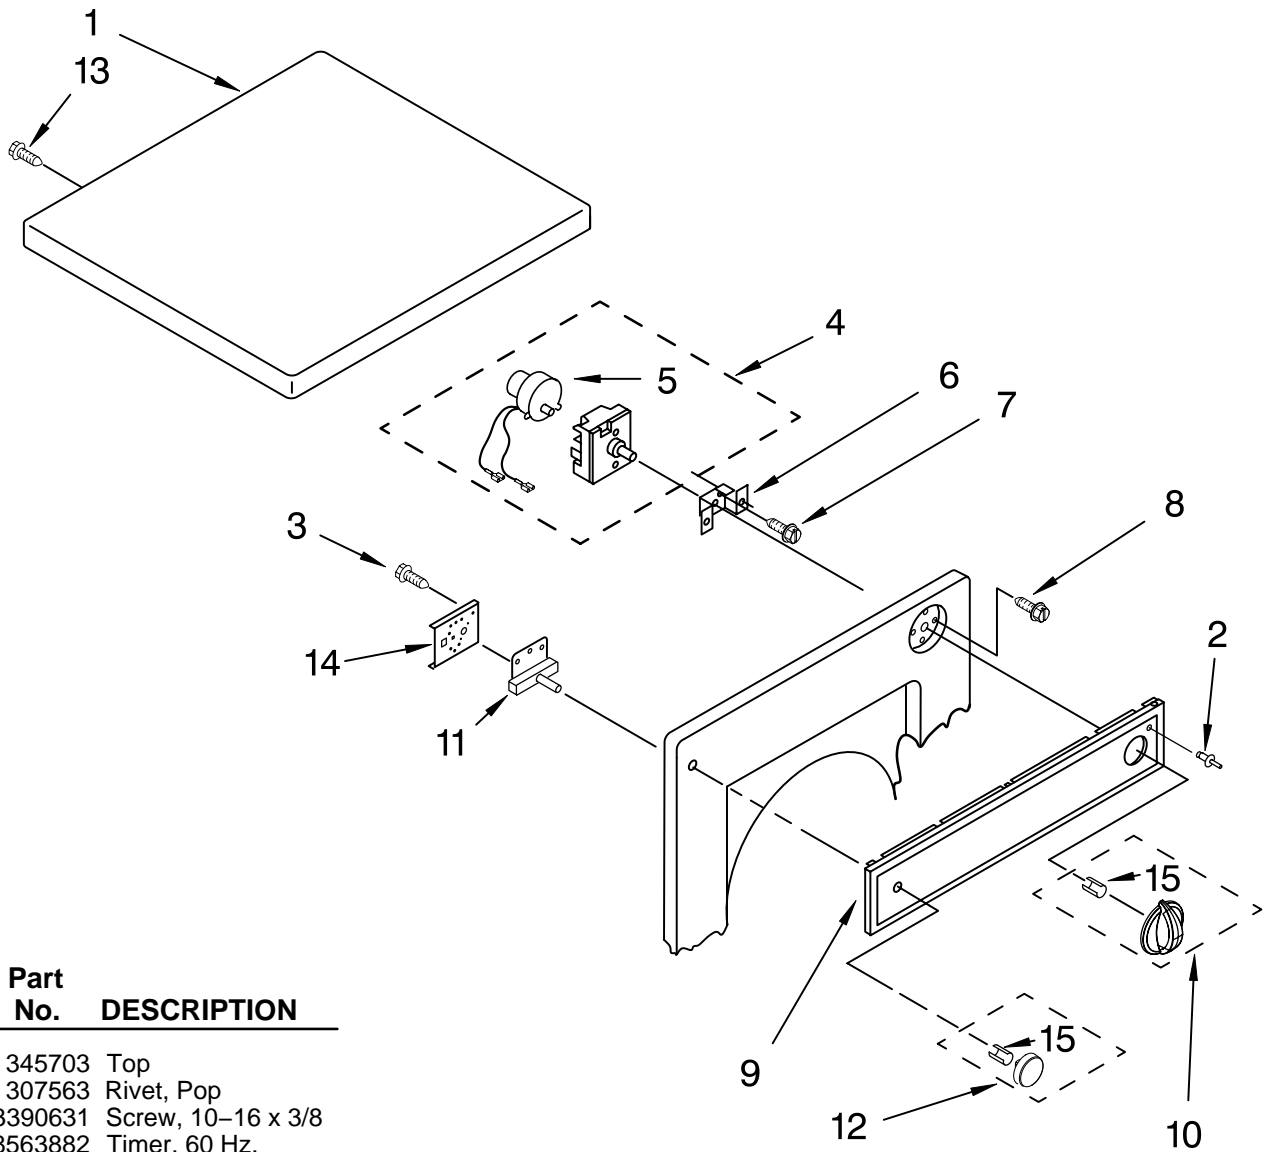

# CABINET PARTS

For Model: LER3622PQ1

(Designer White)

<b>Illus. No.</b>	<b>Part No.</b>	<b>DESCRIPTION</b>
1	343641	Screw, 10-16 x 1/2
2	695201	Panel, Rear
3	348726	Base Assembly
4	660658	Clamp, Motor (2)
5	8538265	Motor, 60 Hz.
6	697776	Screw, Ground (10-32 x 5/8)
7	696541	Base, Motor
8	8066084	Bushing, Snap
9	691366	Idler & Pulley Assembly
10	3397659	Block, Terminal
11	3393657	Retainer, Belt
12	8066051	Pulley, Motor 60 Hz.
13	3393008	Screw, 10-16 x 1/2
14	3396795	Cover, Terminal Block
15	8066064	Belt, Drive
16	348705	Panel, Side (2)
17	690259	Support, Terminal Block
18	3406104	Door Switch Assembly
19	697773	Screw, 6-20 x 7/8
20	693943	Front Panel
21	685203	Clip, Felt Pad
22	8066123	Seal & Bearing Assembly
23	345670	Lock, Top
24	3389441	Catch, Door
25	348023	Hinge & Pin Assembly (2)
26	696144	Strike, Panel
27	3390734	Seal, Door
28	694091	Screw, 8-18 x 3/8
29	695656	Door, Rear
30	348205	Door, Front
31	8562104	Handle, Door
32	3390631	Screw, 10-16 x 3/8
33	233550	Foot (4)
34	3394083	Clip (2)
35	98234	Clip, Panel

# TOP AND CONSOLE PARTS

For Model: LER3622PQ1

(Designer White)

Illus. No.	Part No.	DESCRIPTION
1	345703	Top
2	307563	Rivet, Pop
3	3390631	Screw, 10-16 x 3/8
4	8563882	Timer, 60 Hz.
5		Timer Motor (Not Serviceable)
6	348171	Bracket, Timer
7	311865	Screw, 8-32 x 7/32
8	3390646	Screw, 8-18 x 5/16
9	8562102	Panel, Control
10	8544955	Timer Knob Assembly
11	3977456	Switch, Push-To-Start
12	8544939	Knob, Push-To-Start
13	343641	Screw, 10-16 x 1/2
14	3406860	Bracket, Front Panel
15	8536939	Clip, Spring