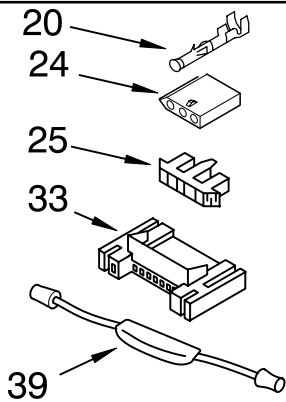

### WIRING HARNESS PARTS

# BULKHEAD PARTS

For Model: LER3622PQ1

(Designer White)

Illus. No.	Part No.	DESCRIPTION	Illus. No.	Part No.	DESCRIPTION	Illus. No.	Part No.	DESCRIPTION
1		Literature Parts	14	343641	Screw, 10-16 x 1/2	29	345648	Seal, Rear
	8562114	Use & Care Guide	15	359702	Cap, Screw	30	97787	Screw, 11-16 x 3/4
	9830513	Label, Operating Instructions	16	9830393	Clip	31	685207	Baffle, Drum (3)
	9831749	Label, Wiring Diagram	17	3404154	Thermostat, 200°F (93.3°)	32	3394508	Ring, Bearing
2	8566189	Air Duct Assembly	18	348197	Washer, Support	33	3395683	Housing, Connector
3	3390646	Screw, 8-18 x 5/16	19	8066086	Drum Hole Plug	34	690997	Ring, Tri
4	3398128	Thermostat, Internal Bias	20	94614	Terminal	35	3397588	Roller, Support
5	3403607	Thermal Limiter 195°F (91C)	22	3403586	Heater Element	36	3399506	Shaft, L.H.
6	339956	Seal	23	279457	Wire Kit (For Heater Element Wiring Harness Repair)	37	3399507	Shaft, R.H.
7	696426	Wheel, Blower	24	3936144	Connector 3-Circuit	38	90767	Screw, 8-18 x 3/8
8	694419	Buzzer, Mini	25	3397269	Connector, Timer	39	3401077	Resistor Assembly
9	489463	Screw, 8-18 x 5/8	26	345325	Gusset (2)	41	8531964	Lint Screen
10	696419	Scroll, Fan	27	3359452	Nut, 3/8-16	43	8531967	Cover, Lint Screen
11	695931	Bulkhead	28	695943	Drum Assembly	44	342202	Screw, 10-16 x 1/4
12	3398161	Clip				46	8066094	Seal
13	3401380	Box, Heater				48	8299821	Harness, Wiring
						50	3388703	Washer, Support
						55	696302	Shield, Exhaust

# TOP AND CONSOLE PARTS

For Model: LER3622PQ1

(Designer White)

Illus. No.	Part No.	DESCRIPTION
1	345703	Top
2	307563	Rivet, Pop
3	3390631	Screw, 10-16 x 3/8
4	8563882	Timer, 60 Hz.
5		Timer Motor (Not Serviceable)
6	348171	Bracket, Timer
7	311865	Screw, 8-32 x 7/32
8	3390646	Screw, 8-18 x 5/16
9	8562102	Panel, Control
10	8544955	Timer Knob Assembly
11	3977456	Switch, Push-To-Start
12	8544939	Knob, Push-To-Start
13	343641	Screw, 10-16 x 1/2
14	3406860	Bracket, Front Panel
15	8536939	Clip, Spring