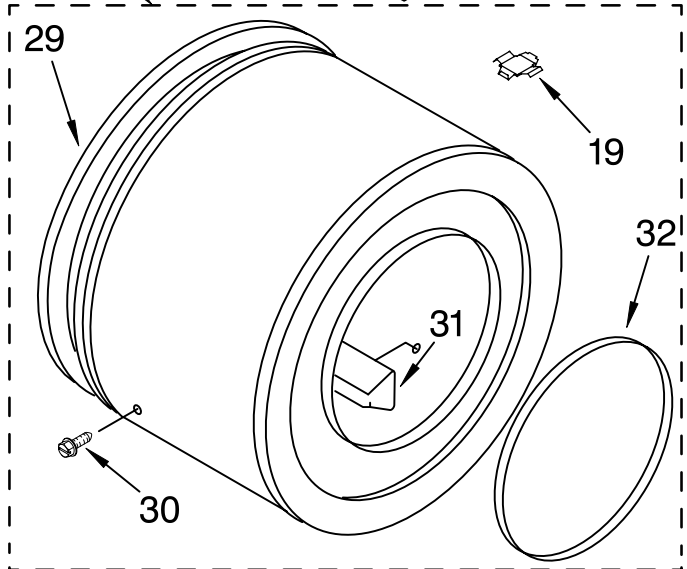

### WIRING HARNESS PARTS

# BULKHEAD PARTS

For Model: LER3622PQ1

(Designer White)

Illus. No.	Part No.	DESCRIPTION	Illus. No.	Part No.	DESCRIPTION	Illus. No.	Part No.	DESCRIPTION
1		Literature Parts	14	343641	Screw, 10-16 x 1/2	29	345648	Seal, Rear
	8562114	Use & Care Guide	15	359702	Cap, Screw	30	97787	Screw, 11-16 x 3/4
	9830513	Label, Operating Instructions	16	9830393	Clip	31	685207	Baffle, Drum (3)
	9831749	Label, Wiring Diagram	17	3404154	Thermostat, 200°F (93.3°)	32	3394508	Ring, Bearing
2	8566189	Air Duct Assembly	18	348197	Washer, Support	33	3395683	Housing, Connector
3	3390646	Screw, 8-18 x 5/16	19	8066086	Drum Hole Plug	34	690997	Ring, Tri
4	3398128	Thermostat, Internal Bias	20	94614	Terminal	35	3397588	Roller, Support
5	3403607	Thermal Limiter 195°F (91C)	22	3403586	Heater Element	36	3399506	Shaft, L.H.
6	339956	Seal	23	279457	Wire Kit (For Heater Element Wiring Harness Repair)	37	3399507	Shaft, R.H.
7	696426	Wheel, Blower	24	3936144	Connector 3-Circuit	38	90767	Screw, 8-18 x 3/8
8	694419	Buzzer, Mini	25	3397269	Connector, Timer	39	3401077	Resistor Assembly
9	489463	Screw, 8-18 x 5/8	26	345325	Gusset (2)	41	8531964	Lint Screen
10	696419	Scroll, Fan	27	3359452	Nut, 3/8-16	43	8531967	Cover, Lint Screen
11	695931	Bulkhead	28	695943	Drum Assembly	44	342202	Screw, 10-16 x 1/4
12	3398161	Clip				46	8066094	Seal
13	3401380	Box, Heater				48	8299821	Harness, Wiring
						50	3388703	Washer, Support
						55	696302	Shield, Exhaust

# TOP AND CONSOLE PARTS

For Model: LER3622PQ1

(Designer White)

Illus. No.	Part No.	DESCRIPTION
1	345703	Top
2	307563	Rivet, Pop
3	3390631	Screw, 10-16 x 3/8
4	8563882	Timer, 60 Hz.
5		Timer Motor (Not Serviceable)
6	348171	Bracket, Timer
7	311865	Screw, 8-32 x 7/32
8	3390646	Screw, 8-18 x 5/16
9	8562102	Panel, Control
10	8544955	Timer Knob Assembly
11	3977456	Switch, Push-To-Start
12	8544939	Knob, Push-To-Start
13	343641	Screw, 10-16 x 1/2
14	3406860	Bracket, Front Panel
15	8536939	Clip, Spring