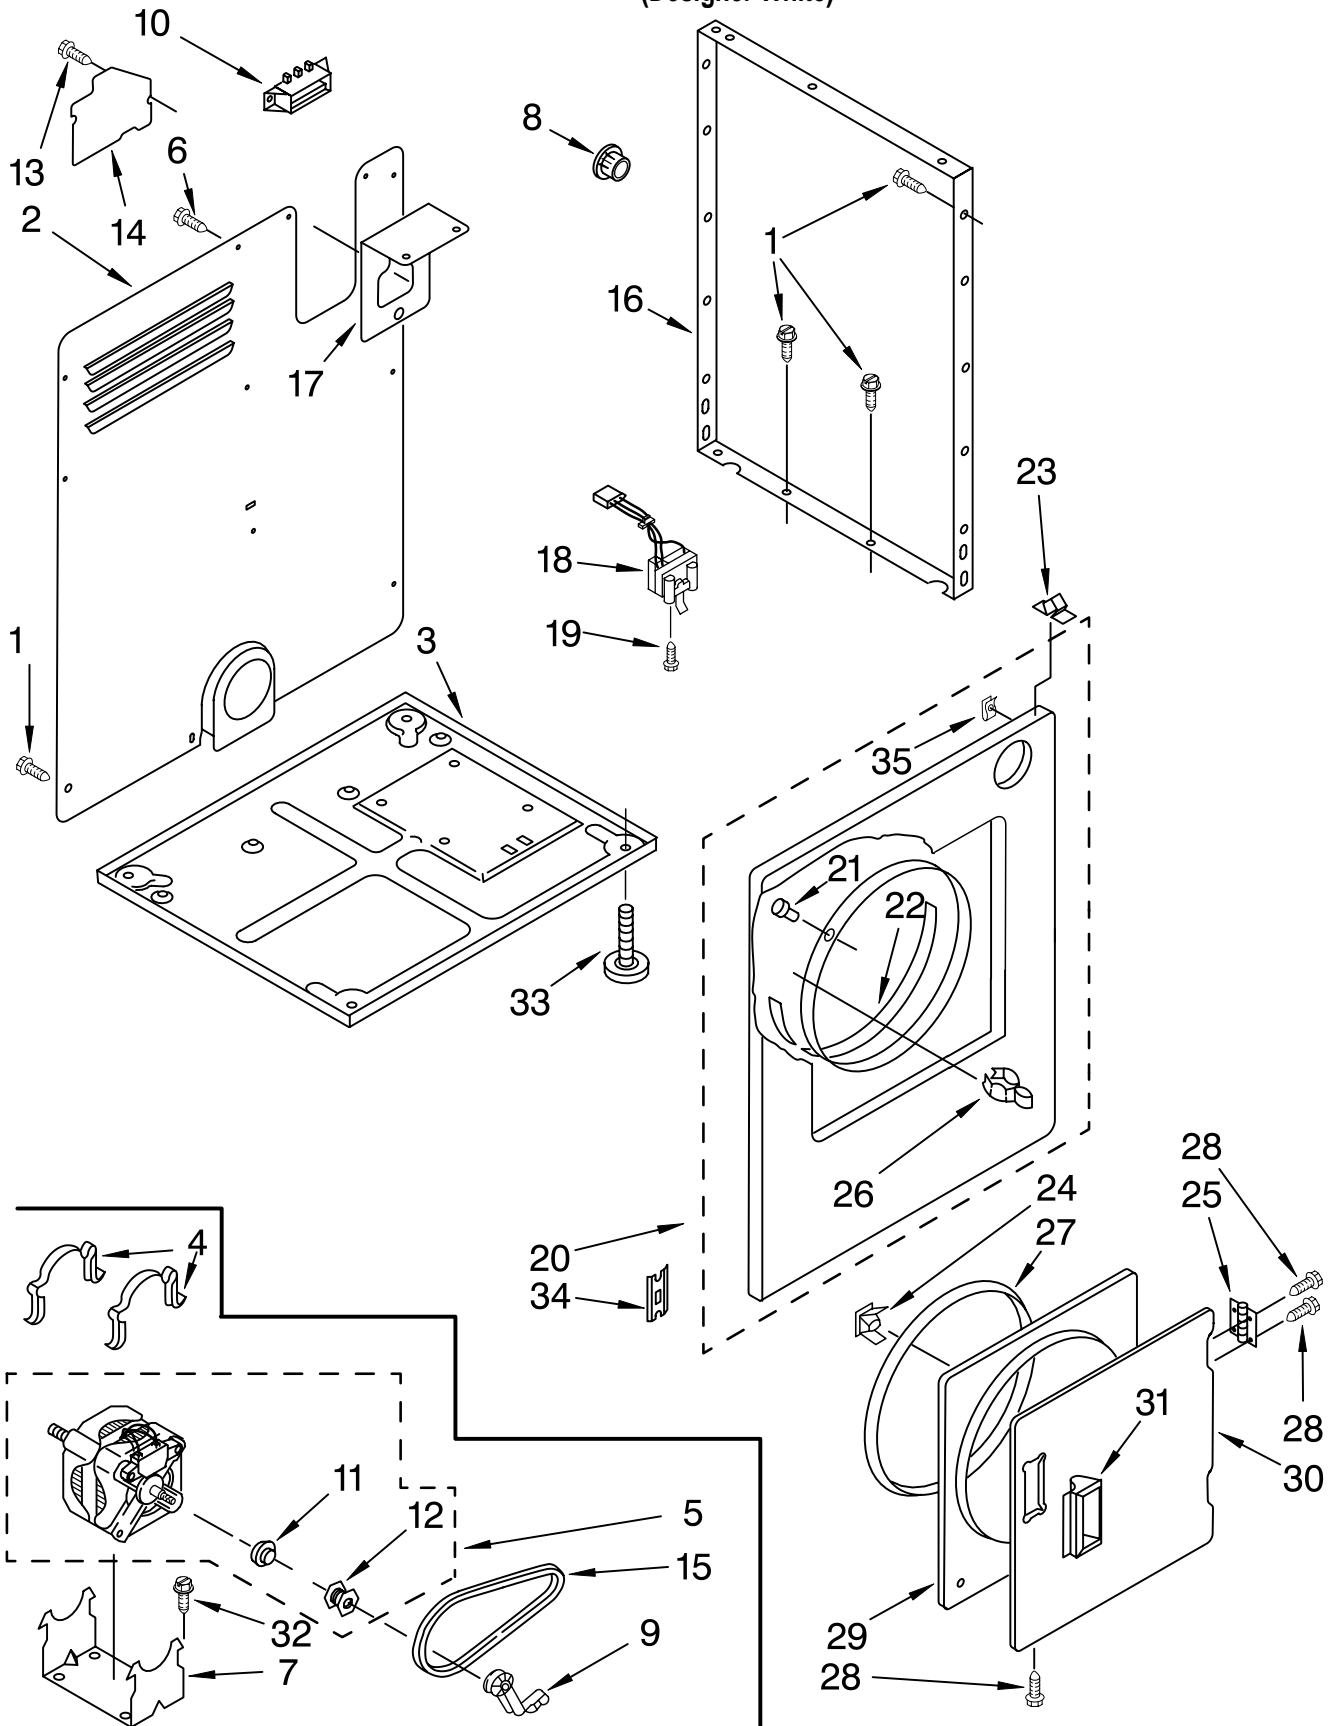

CABINET PARTS

For Model: LER3622PQ1

(Designer White)

FOR ORDERING INFORMATION REFER TO PARTS PRICE LIST

CABINET PARTS

For Model: LER3622PQ1

(Designer White)

Illus. No.	Part No.	DESCRIPTION
1	343641	Screw, 10-16 x 1/2
2	695201	Panel, Rear
3	348726	Base Assembly
4	660658	Clamp, Motor (2)
5	8538265	Motor, 60 Hz.
6	697776	Screw, Ground (10-32 x 5/8)
7	696541	Base, Motor
8	8066084	Bushing, Snap
9	691366	Idler & Pulley Assembly
10	3397659	Block, Terminal
11	3393657	Retainer, Belt
12	8066051	Pulley, Motor 60 Hz.
13	3393008	Screw, 10-16 x 1/2
14	3396795	Cover, Terminal Block
15	8066064	Belt, Drive
16	348705	Panel, Side (2)
17	690259	Support, Terminal Block
18	3406104	Door Switch Assembly
19	697773	Screw, 6-20 x 7/8
20	693943	Front Panel
21	685203	Clip, Felt Pad
22	8066123	Seal & Bearing Assembly
23	345670	Lock, Top
24	3389441	Catch, Door
25	348023	Hinge & Pin Assembly (2)
26	696144	Strike, Panel
27	3390734	Seal, Door
28	694091	Screw, 8-18 x 3/8
29	695656	Door, Rear
30	348205	Door, Front
31	8562104	Handle, Door
32	3390631	Screw, 10-16 x 3/8
33	233550	Foot (4)
34	3394083	Clip (2)
35	98234	Clip, Panel

FOR ORDERING INFORMATION REFER TO PARTS PRICE LIST