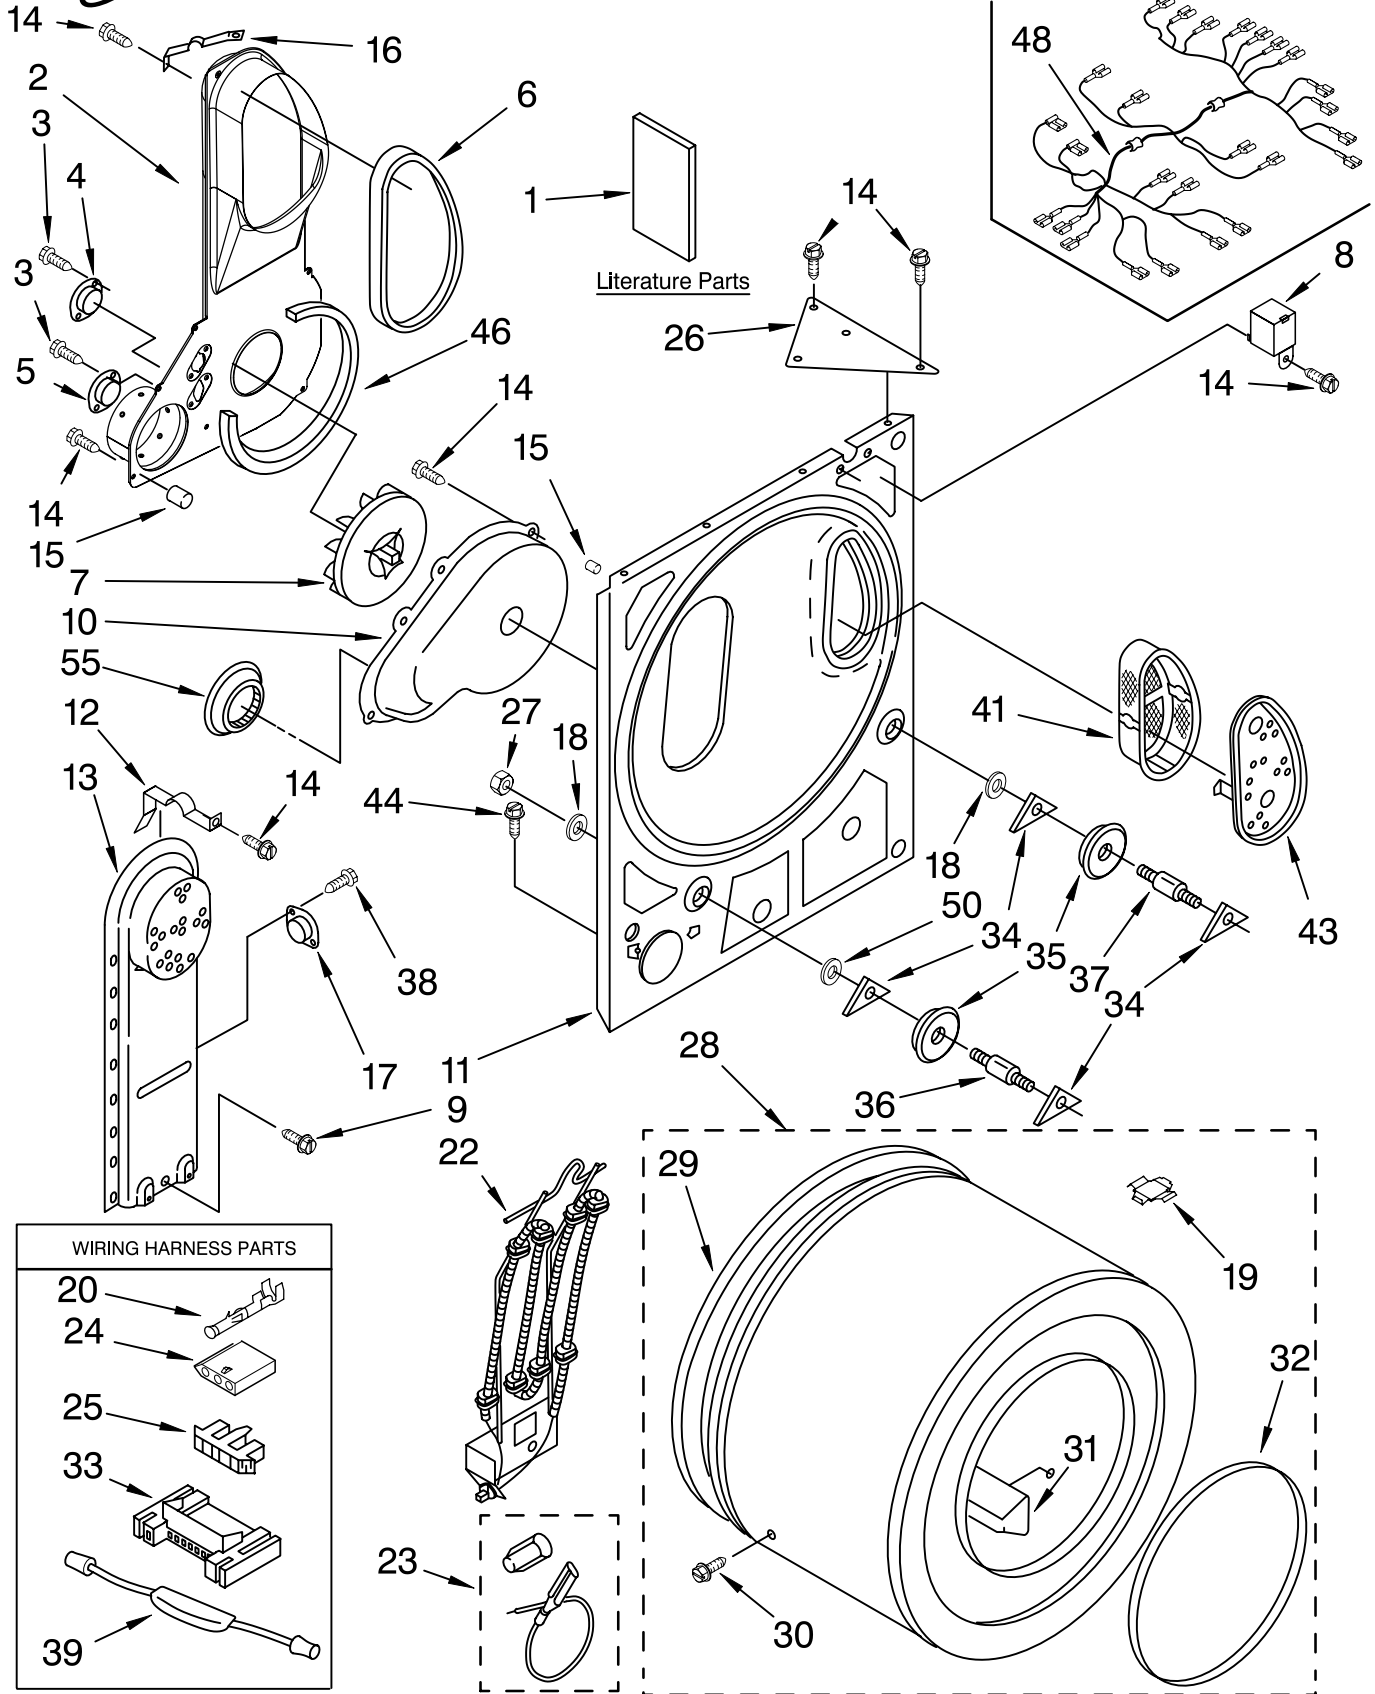

### WIRING HARNESS PARTS

# BULKHEAD PARTS

For Model: LER3622PQ1

(Designer White)

Illus. No.	Part No.	DESCRIPTION	Illus. No.	Part No.	DESCRIPTION	Illus. No.	Part No.	DESCRIPTION
1		Literature Parts	14	343641	Screw, 10-16 x 1/2	29	345648	Seal, Rear
	8562114	Use & Care Guide	15	359702	Cap, Screw	30	97787	Screw, 11-16 x 3/4
	9830513	Label, Operating Instructions	16	9830393	Clip	31	685207	Baffle, Drum (3)
	9831749	Label, Wiring Diagram	17	3404154	Thermostat, 200°F (93.3°)	32	3394508	Ring, Bearing
2	8566189	Air Duct Assembly	18	348197	Washer, Support	33	3395683	Housing, Connector
3	3390646	Screw, 8-18 x 5/16	19	8066086	Drum Hole Plug	34	690997	Ring, Tri
4	3398128	Thermostat, Internal Bias	20	94614	Terminal	35	3397588	Roller, Support
5	3403607	Thermal Limiter 195°F (91C)	22	3403586	Heater Element	36	3399506	Shaft, L.H.
6	339956	Seal	23	279457	Wire Kit (For Heater Element Wiring Harness Repair)	37	3399507	Shaft, R.H.
7	696426	Wheel, Blower	24	3936144	Connector 3-Circuit	38	90767	Screw, 8-18 x 3/8
8	694419	Buzzer, Mini	25	3397269	Connector, Timer	39	3401077	Resistor Assembly
9	489463	Screw, 8-18 x 5/8	26	345325	Gusset (2)	41	8531964	Lint Screen
10	696419	Scroll, Fan	27	3359452	Nut, 3/8-16	43	8531967	Cover, Lint Screen
11	695931	Bulkhead	28	695943	Drum Assembly	44	342202	Screw, 10-16 x 1/4
12	3398161	Clip				46	8066094	Seal
13	3401380	Box, Heater				48	8299821	Harness, Wiring
						50	3388703	Washer, Support
						55	696302	Shield, Exhaust

# TOP AND CONSOLE PARTS

For Model: LER3622PQ1

(Designer White)

Illus. No.	Part No.	DESCRIPTION
1	345703	Top
2	307563	Rivet, Pop
3	3390631	Screw, 10-16 x 3/8
4	8563882	Timer, 60 Hz.
5		Timer Motor (Not Serviceable)
6	348171	Bracket, Timer
7	311865	Screw, 8-32 x 7/32
8	3390646	Screw, 8-18 x 5/16
9	8562102	Panel, Control
10	8544955	Timer Knob Assembly
11	3977456	Switch, Push-To-Start
12	8544939	Knob, Push-To-Start
13	343641	Screw, 10-16 x 1/2
14	3406860	Bracket, Front Panel
15	8536939	Clip, Spring