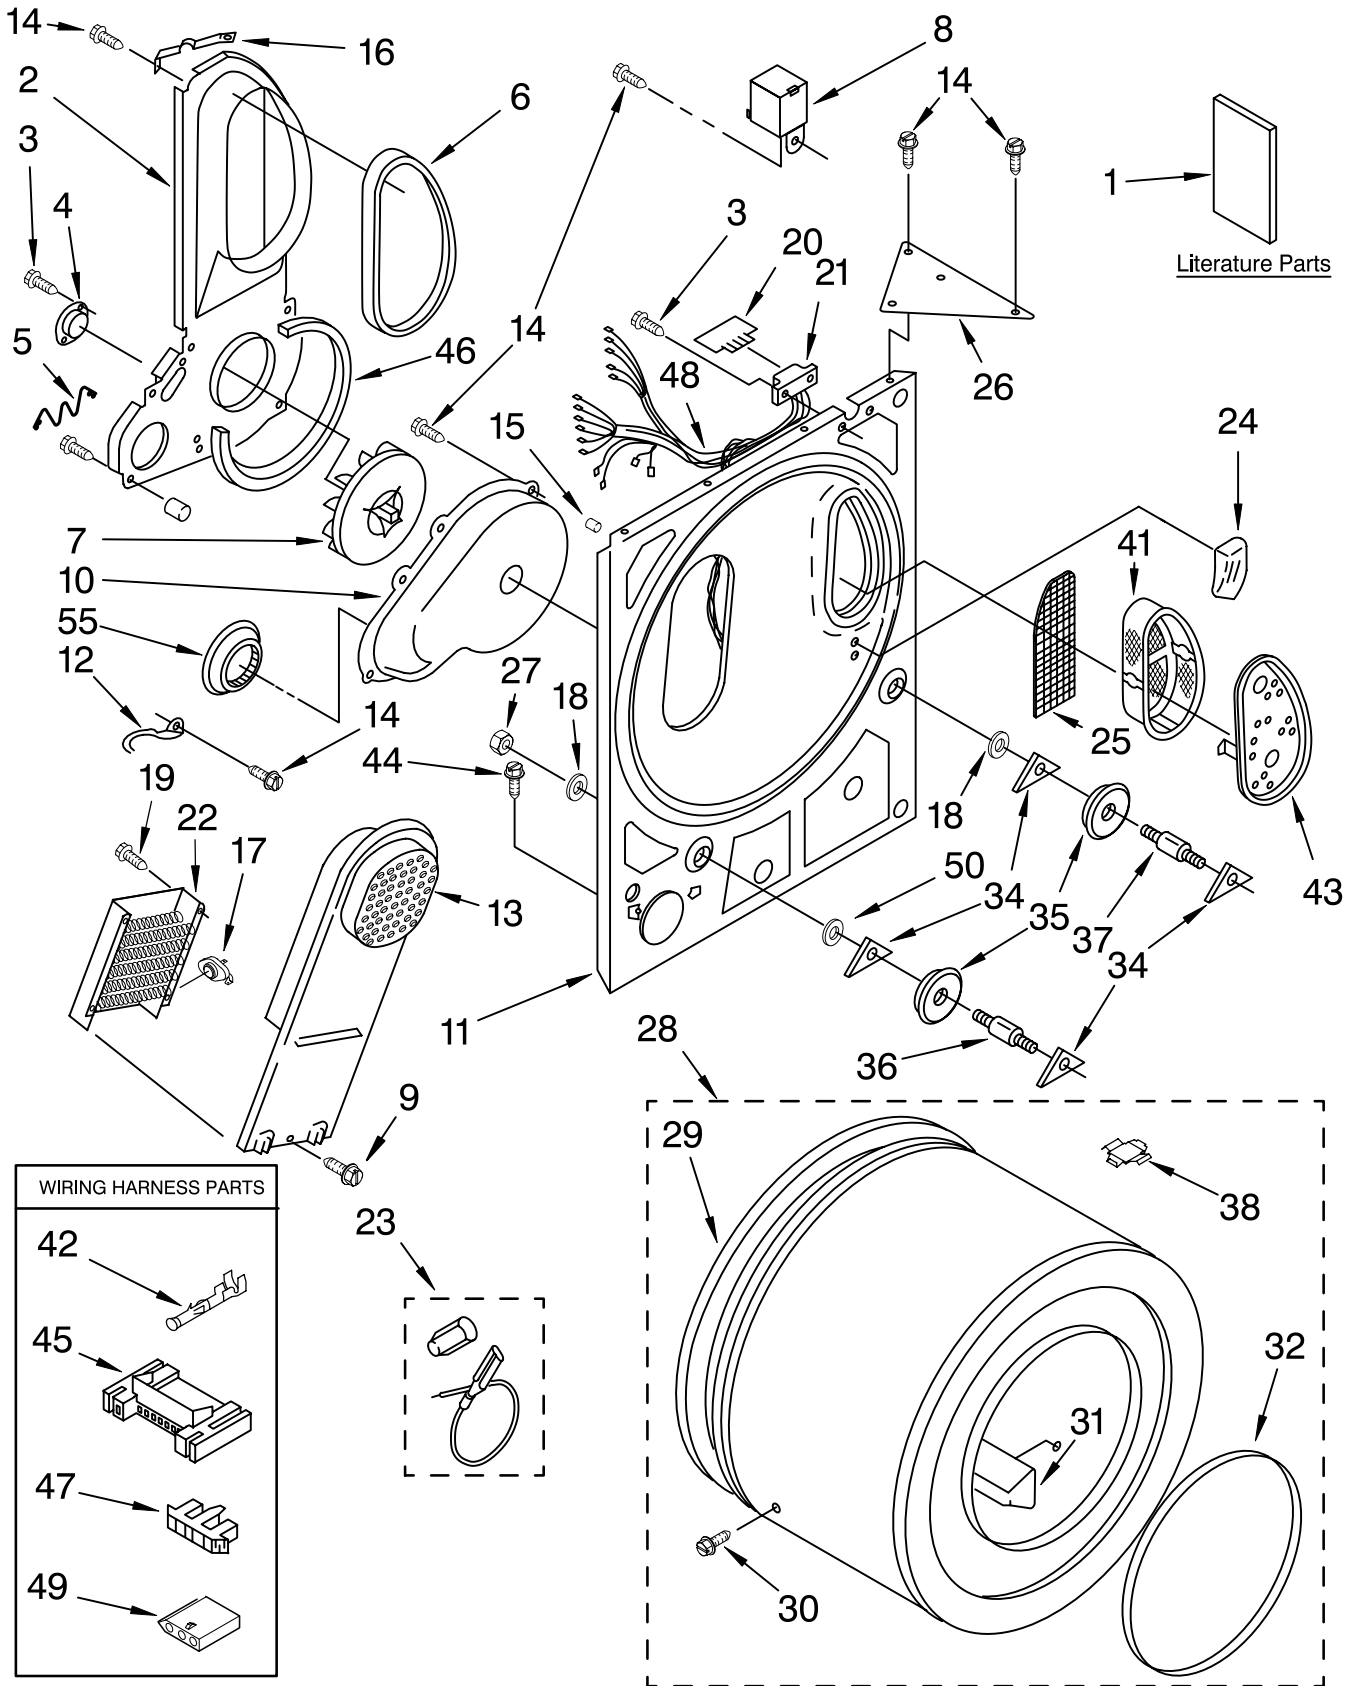

BULKHEAD PARTS

For Model: LDR3822PQ1
(Designer White)

COMPACT
ELECTRIC DRYER

FOR ORDERING INFORMATION REFER TO PARTS PRICE LIST

BULKHEAD PARTS

For Model: LDR3822PQ1
(Designer White)

Illus. No.	Part No.	DESCRIPTION	Illus. No.	Part No.	DESCRIPTION	Illus. No.	Part No.	DESCRIPTION
1		Literature Parts	15	359702	Cap, Screw	32	3394508	Ring, Bearing
	8578198	Use & Care Guide	16	9830393	Clip	34	690997	Ring, Tri
	9830513	Label, Operating Instructions	17	3404153	Thermostat, 180°F (82°C)	35	3397590	Roller, Support
	9831728	Label, Wiring Diagram	18	348197	Washer, Support	36	3399506	Shaft, L.H.
	8535901	Label, Energy Guide	19	90767	Screw, 8-18 x 3/8	37	3399507	Shaft, R.H.
			20	8558178	Control, Electronic	38	8066086	Drum Hole Plug
2	696538	Air Duct Assembly	21	3391885	Connector, Edge	41	8531964	Lint Screen
3	3390646	Screw, 8-18 x 5/16	22	3403591	Heater Element	42	94614	Terminal
4	660074	Thermostat, 145°F (63°C)	23	279457	Wire Kit (For Heater Element Wiring Harness Repair)	43	8531967	Cover, Lint Screen
5	345965	Guard, Exhaust				44	342202	Screw, 10-16 x 1/4
6	339956	Seal	24	3976479	Pad, Sensor	45	3395683	Connector (Motor)
7	696426	Wheel, Blower	25	348378	Screen, Back-up	46	8066094	Seal
8	694419	Buzzer, Mini	26	345325	Gusset (2)	47	3397269	Connector, Timer
9	489463	Screw, 8-18 x 5/8	27	3359452	Nut, 3/8-16	48	8299820	Harness, Wiring
10	696419	Scroll, Fan	28	695943	Drum Assembly	49	3936144	Connector, 3-Circuit
11	3394204	Bulkhead	29	345648	Seal, Rear	50	3388703	Washer, Support
12	3398161	Clip	30	97787	Screw, 11-16 x 3/4	55	696302	Shield, Exhaust
13	3401380	Box, Heater	31	685207	Baffle, Drum (3)			
14	343641	Screw, 10-16 x 1/2						

FOR ORDERING INFORMATION REFER TO PARTS PRICE LIST