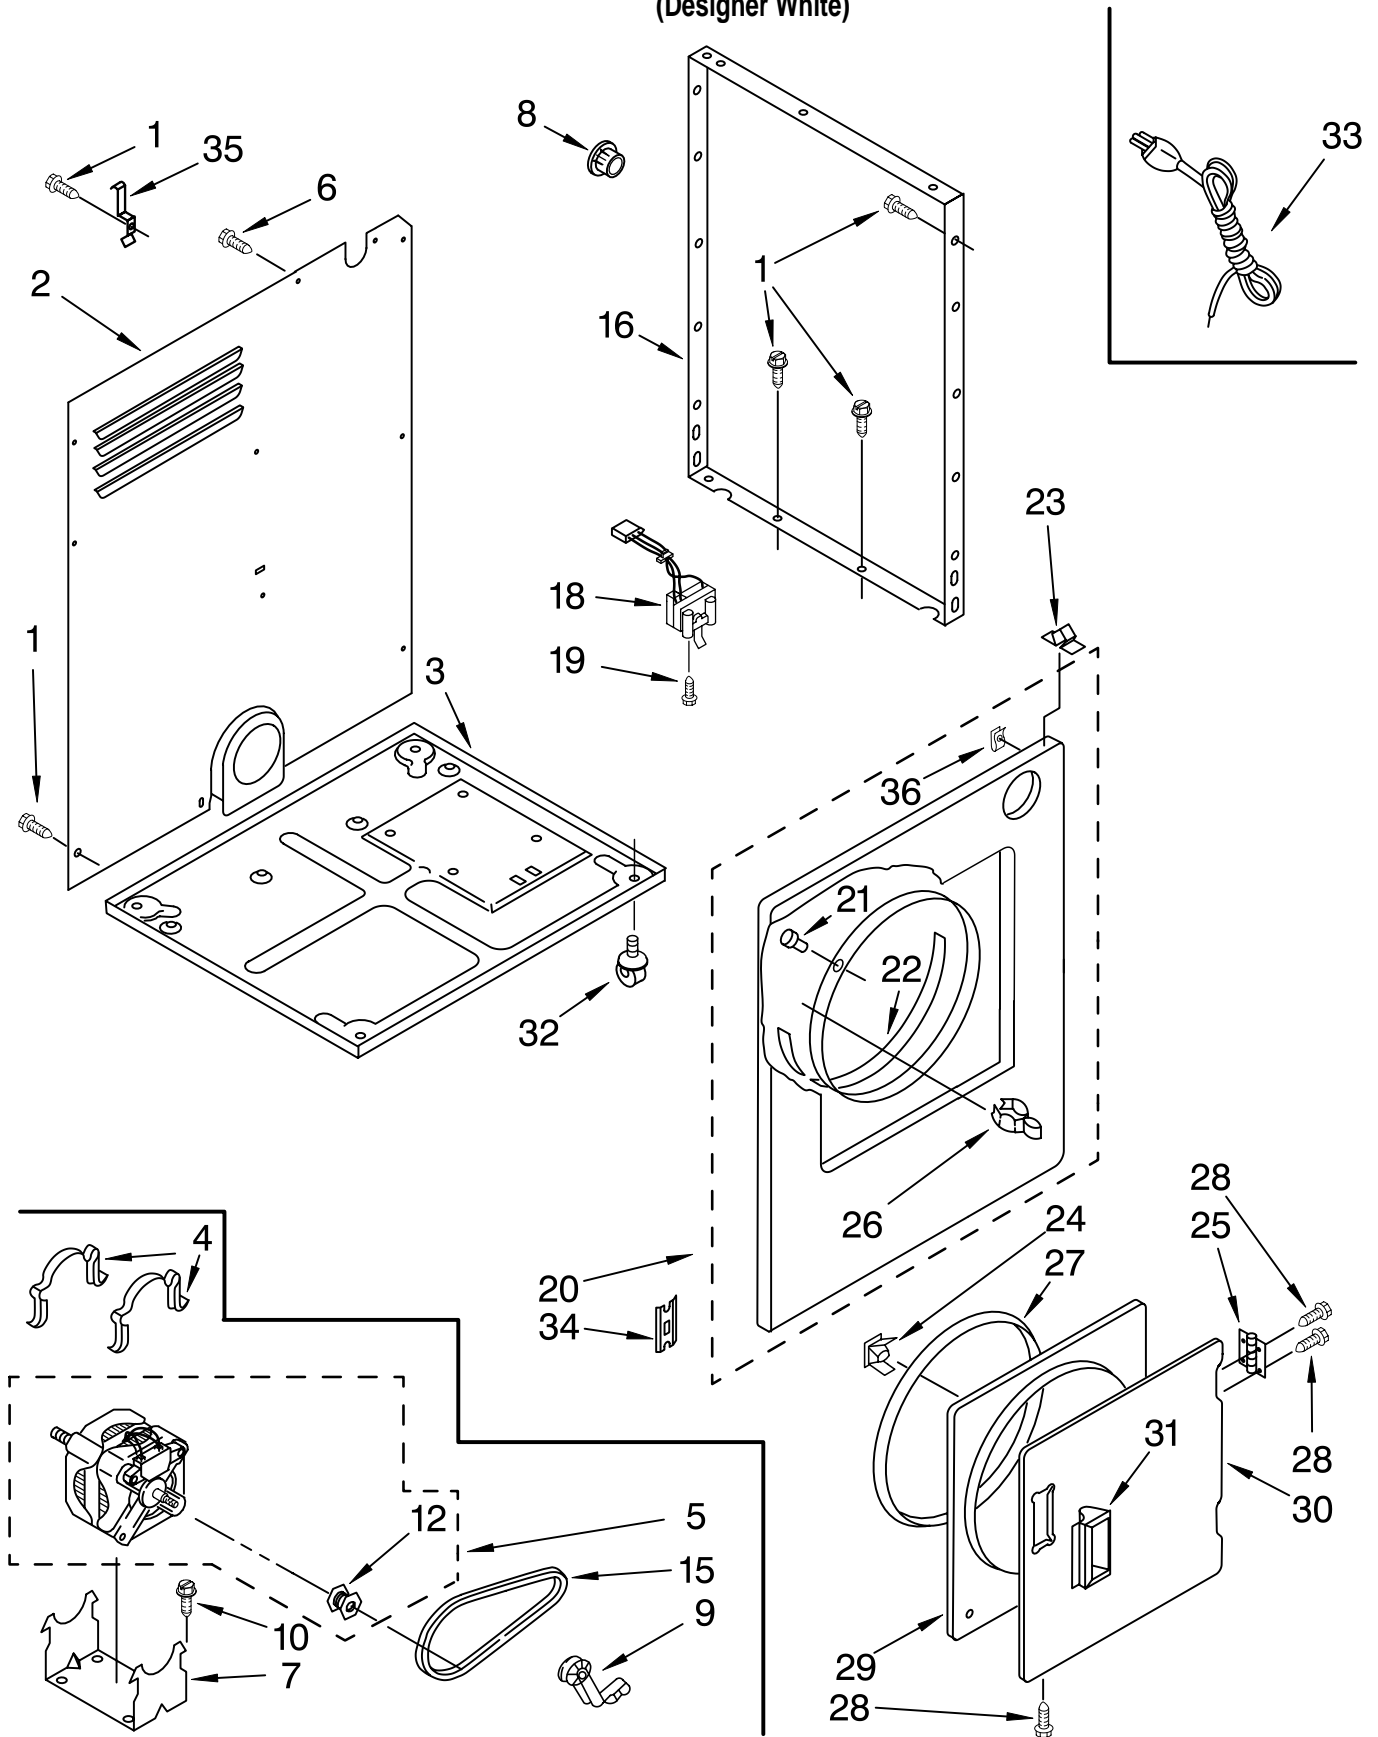

CABINET PARTS

For Model: LDR3822PQ1

(Designer White)

FOR ORDERING INFORMATION REFER TO PARTS PRICE LIST

CABINET PARTS

For Model: LDR3822PQ1
(Designer White)

Illus. No.	Part No.	DESCRIPTION
1	343641	Screw, 10-16 x 1/2
2	347812	Panel, Rear
3	348726	Base Assembly
4	660658	Clamp, Motor(2)
5	8538265	Motor, 60 Hz.
6	697776	Screw, Ground (10-32 x 5/8)
7	696541	Base, Motor
8	8066084	Bushing, Snap
9	691366	Idler & Pulley Assembly
10	3390631	Screw, 10-16 x 3/8
12	8066051	Pulley, Motor 60 Hz.
15	8066064	Belt, Drive
16	348705	Panel, Side (2)
18	3406104	Door Switch Assembly
19	697773	Screw, 6-20 x 7/8
20	693943	Front Panel
21	685203	Clip, Felt Pad
22	8066123	Seal & Bearing Assembly
23	345670	Lock, Top
24	3389441	Catch, Door
25	348023	Hinge & Pin Assembly (2)
26	696144	Strike, Panel
27	3390734	Seal, Door
28	694091	Screw, 8-18 x 3/8
29	695656	Door, Rear
30	348205	Door, Front
31	8562104	Handle, Door
32	660719	Caster (4)
33	20063371	Cord, Power
34	3394083	Clip (2)
35	345790	Bracket, Power Cord
36	98234	Clip, Panel

FOR ORDERING INFORMATION REFER TO PARTS PRICE LIST