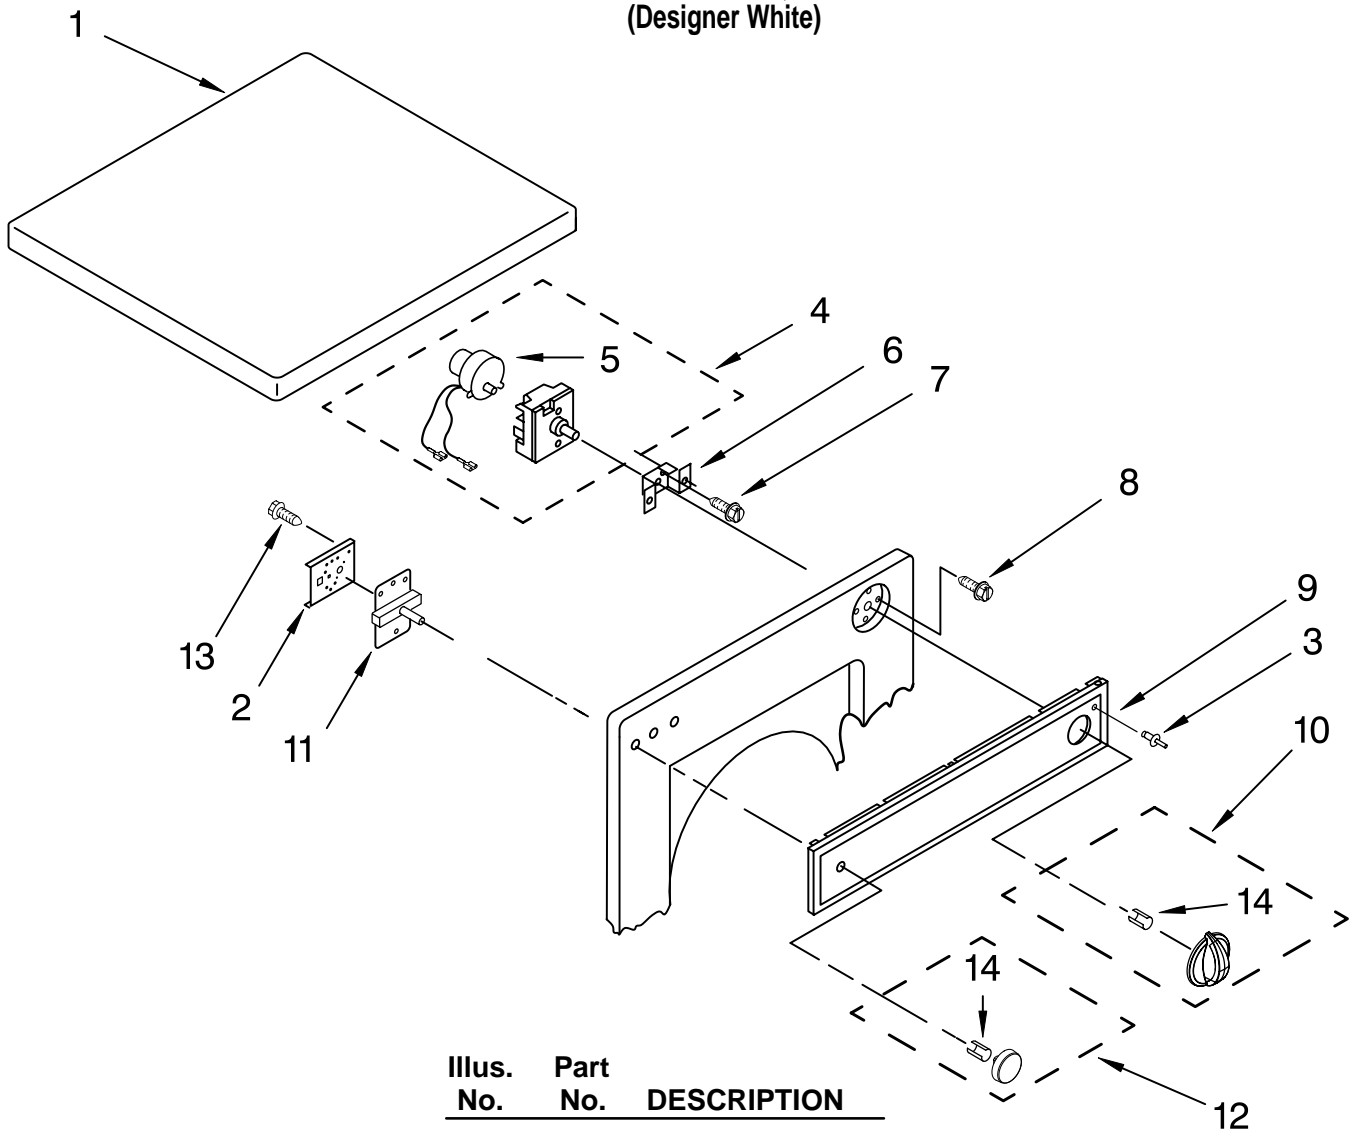

Illus. No.	Part No.	DESCRIPTION
1	343641	Screw, 10-16 x 1/2
2	347812	Panel, Rear
3	348726	Base Assembly
4	660658	Clamp, Motor(2)
5	8538265	Motor, 60 Hz.
6	697776	Screw, Ground (10-32 x 5/8)
7	696541	Base, Motor
8	8066084	Bushing, Snap
9	691366	Idler & Pulley Assembly
10	3390631	Screw, 10-16 x 3/8
12	8066051	Pulley, Motor 60 Hz.
15	8066064	Belt, Drive
16	348705	Panel, Side (2)
18	3406104	Door Switch Assembly
19	697773	Screw, 6-20 x 7/8
20	693943	Front Panel
21	685203	Clip, Felt Pad
22	8066123	Seal & Bearing Assembly
23	345670	Lock, Top
24	3389441	Catch, Door
25	348023	Hinge & Pin Assembly (2)
26	696144	Strike, Panel
27	3390734	Seal, Door
28	694091	Screw, 8-18 x 3/8
29	695656	Door, Rear
30	348205	Door, Front
31	8562104	Handle, Door
32	660719	Caster (4)
33	20063371	Cord, Power
34	3394083	Clip (2)
35	345790	Bracket, Power Cord
36	98234	Clip, Panel

FOR ORDERING INFORMATION REFER TO PARTS PRICE LIST

TOP AND CONSOLE PARTS

For Model: LDR3822PQ1
(Designer White)

Illus. No.	Part No.	DESCRIPTION
1	345703	Top
2	3406860	Bracket, Front Panel
3	307563	Rivet, Pop (2)
4	8563881	Timer, 60 Hz.
5		(Timer Motor Not Serviceable)
6	348171	Bracket, Timer
7	311865	Screw, 8-32 x 7/32
8	3390646	Screw, 8-18 x 5/16
9	8562101	Panel, Control
10	8544955	Timer Knob Assembly
11	3977456	Switch, Push-To-Start
12	8544939	Knob, Push-To-Start
13	339554	Screw, 10-16 x 5/16
14	8536939	Clip, Spring