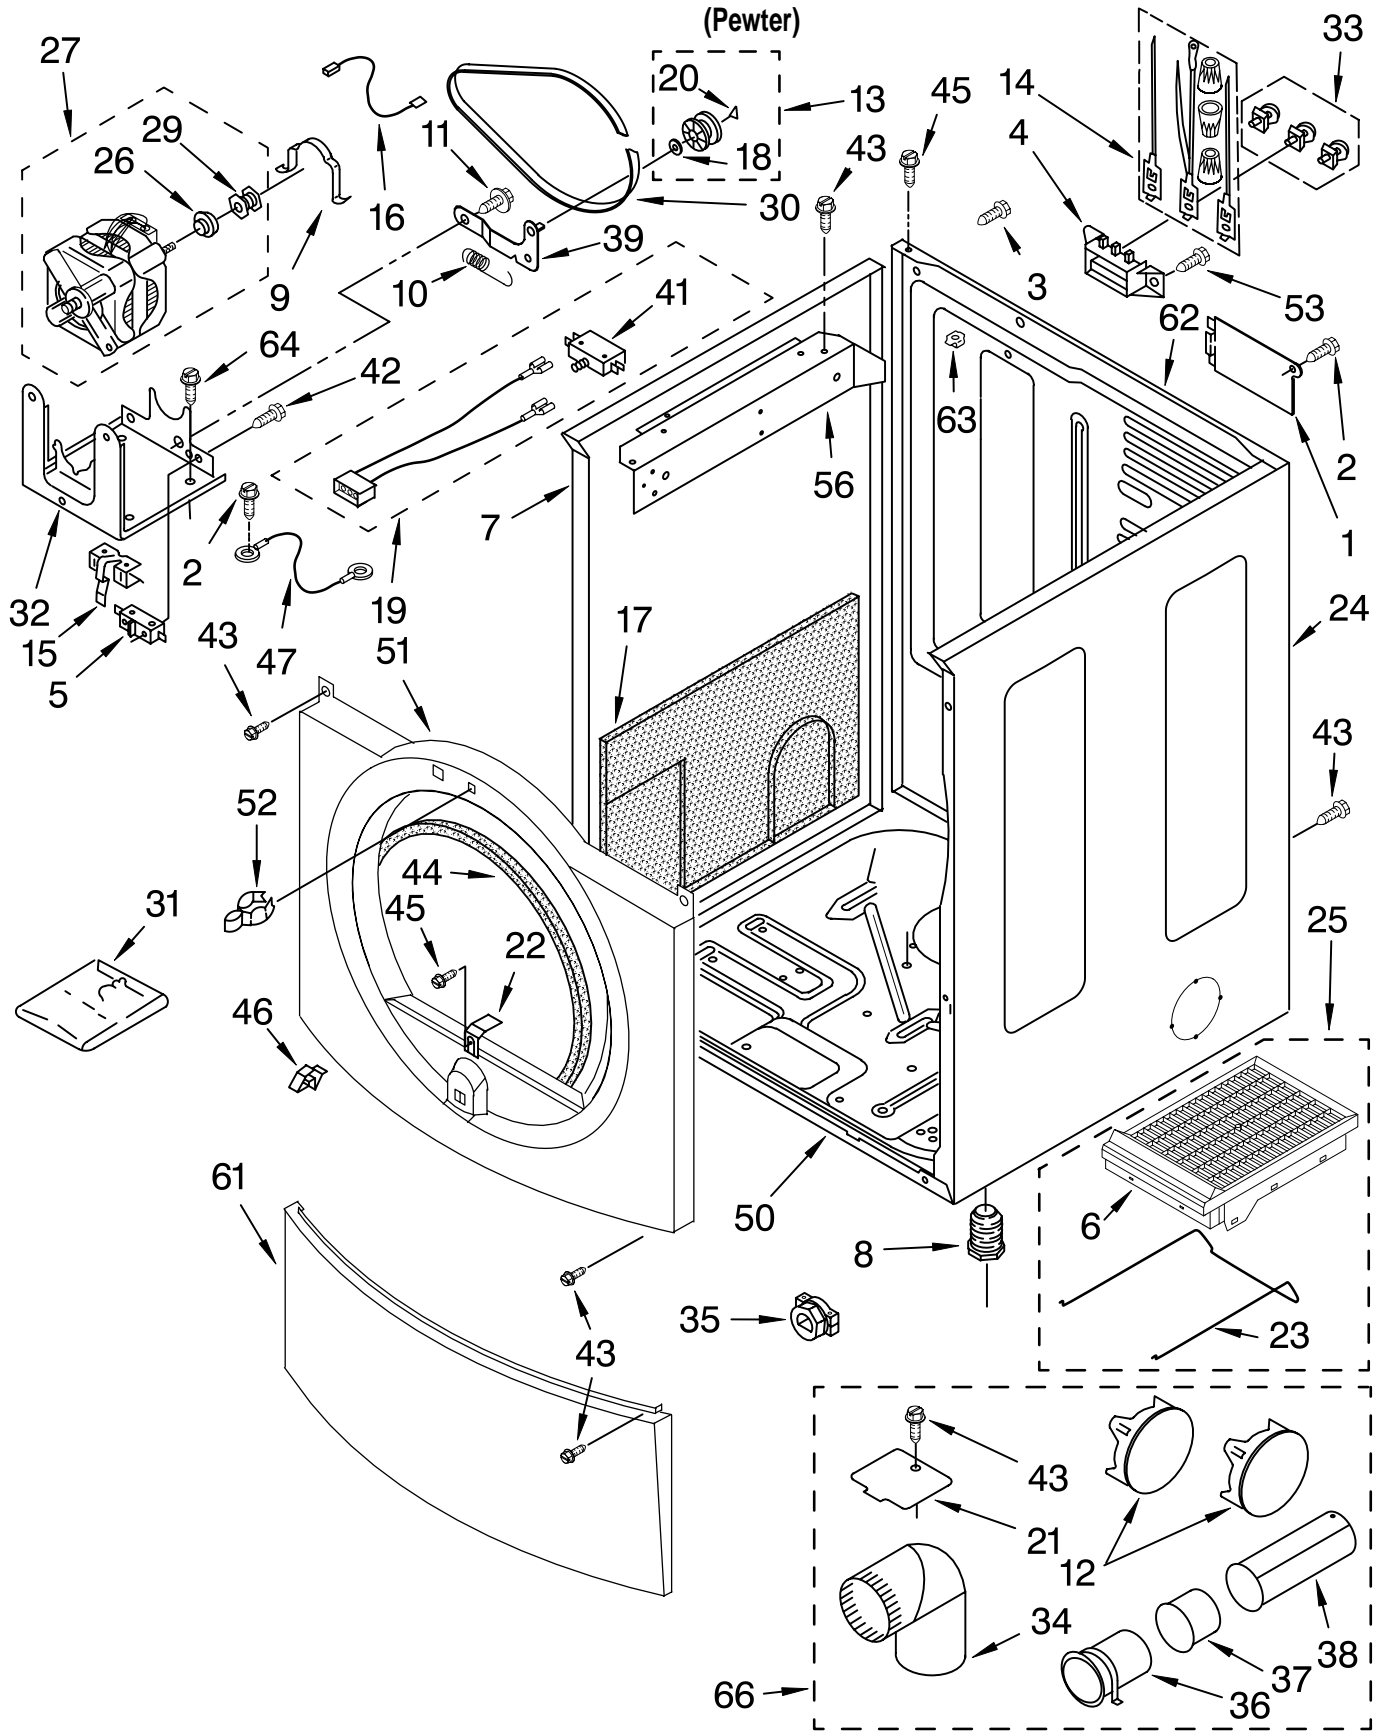

CABINET PARTS

For Model: 3RAWZ481EML2

(Pewter)

FOR ORDERING INFORMATION REFER TO PARTS PRICE LIST

CABINET PARTS

For Model: 3RAWZ481EML2

(Pewter)

Illus. No.	Part No.	DESCRIPTION	Illus. No.	Part No.	DESCRIPTION	Illus. No.	Part No.	DESCRIPTION
1	8317342	Cover, Terminal Block	20	690997	Tri Ring	38	3395535	Exhaust Pipe (Long)
2	98139	Screw, 8-32 x 5/16	21	8066115	Cover-Plate	39	3388674	Idler Bracket
3	697776	Screw, 10-32 x 5/8 (Ground)	22	8529053	Ramp, Door	41	8541808	Switch, Door
4	3397659	Block, Terminal	23	8521961	Dry Rack Support	42	3400934	Screw, 6-20 x 1 1/16
5	8318457	Switch, Broken Belt	24	8519217	Panel, Side (R.H.)	43	3390647	Screw, 8-18 x 1/2
6	8521947	Dry Rack (Top)	25	8521950	Dry Rack Assembly	44	3387242	Seal, Front Panel
7	8519216	Panel, Side (L.H.)	26	3393657	Restrainer, Belt	45	3393008	Screw, 10-16 x 1/2
8	3392100	Foot, Dryer	27	3404470	Motor, Assembly 50 HZ.	46	8519459	Clip, Toe Panel
	279810	Foot - Optional (Extended Length Package Of 2) (Not Included)	29	3402548	Pulley 50 HZ.	47	340025	Wire, Ground
9	660658	Clamp, Motor (2)	30	3387610	Belt, Drive	50	8519207	Base, Cabinet
10	3387374	Spring, Idler	31	8541503	Kit, Stack Assembly	51	8562170	Front Panel
11	3389420	Retainer, Idler	32	3387118	Bracket, Motor	52	696144	Strike, Door (2)
12	3979261	Plug, Multivent	33	279393	Terminal Block Screw Kit (For Terminal Block)	53	90767	Screw, 8-18 x 3/8
13	3388672	Pulley Assembly	34	49026	4" - 90° Elbow	56	8519273	Bracket, Control
14	279318	Terminal, Brass & Tinned (3) (Includes Illus. 33)	35	8316644	Clip, Strain Relief	61	3980095	Toe, Panel
15	8066120	Lever, Snap Switch	36	3395532	Exhaust Pipe & Bracket	62	8543118	Panel, Rear
16	3394081	Wire, Belt Switch	37	3395534	Exhaust Pipe (Short)	63	692400	Nut, Push-In
17	8564132	Sound Panel				64	3400097	Screw, 10-24 x 3/8
18	233520	Washer, Thrust				Optional Parts Not Included		
19	8543119	Wire, Jumper (Includes Illus. #41)				Dryer Exhaust Kit (For Side & Bottom Venting)		
						66	279969	Grey

FOR ORDERING INFORMATION REFER TO PARTS PRICE LIST