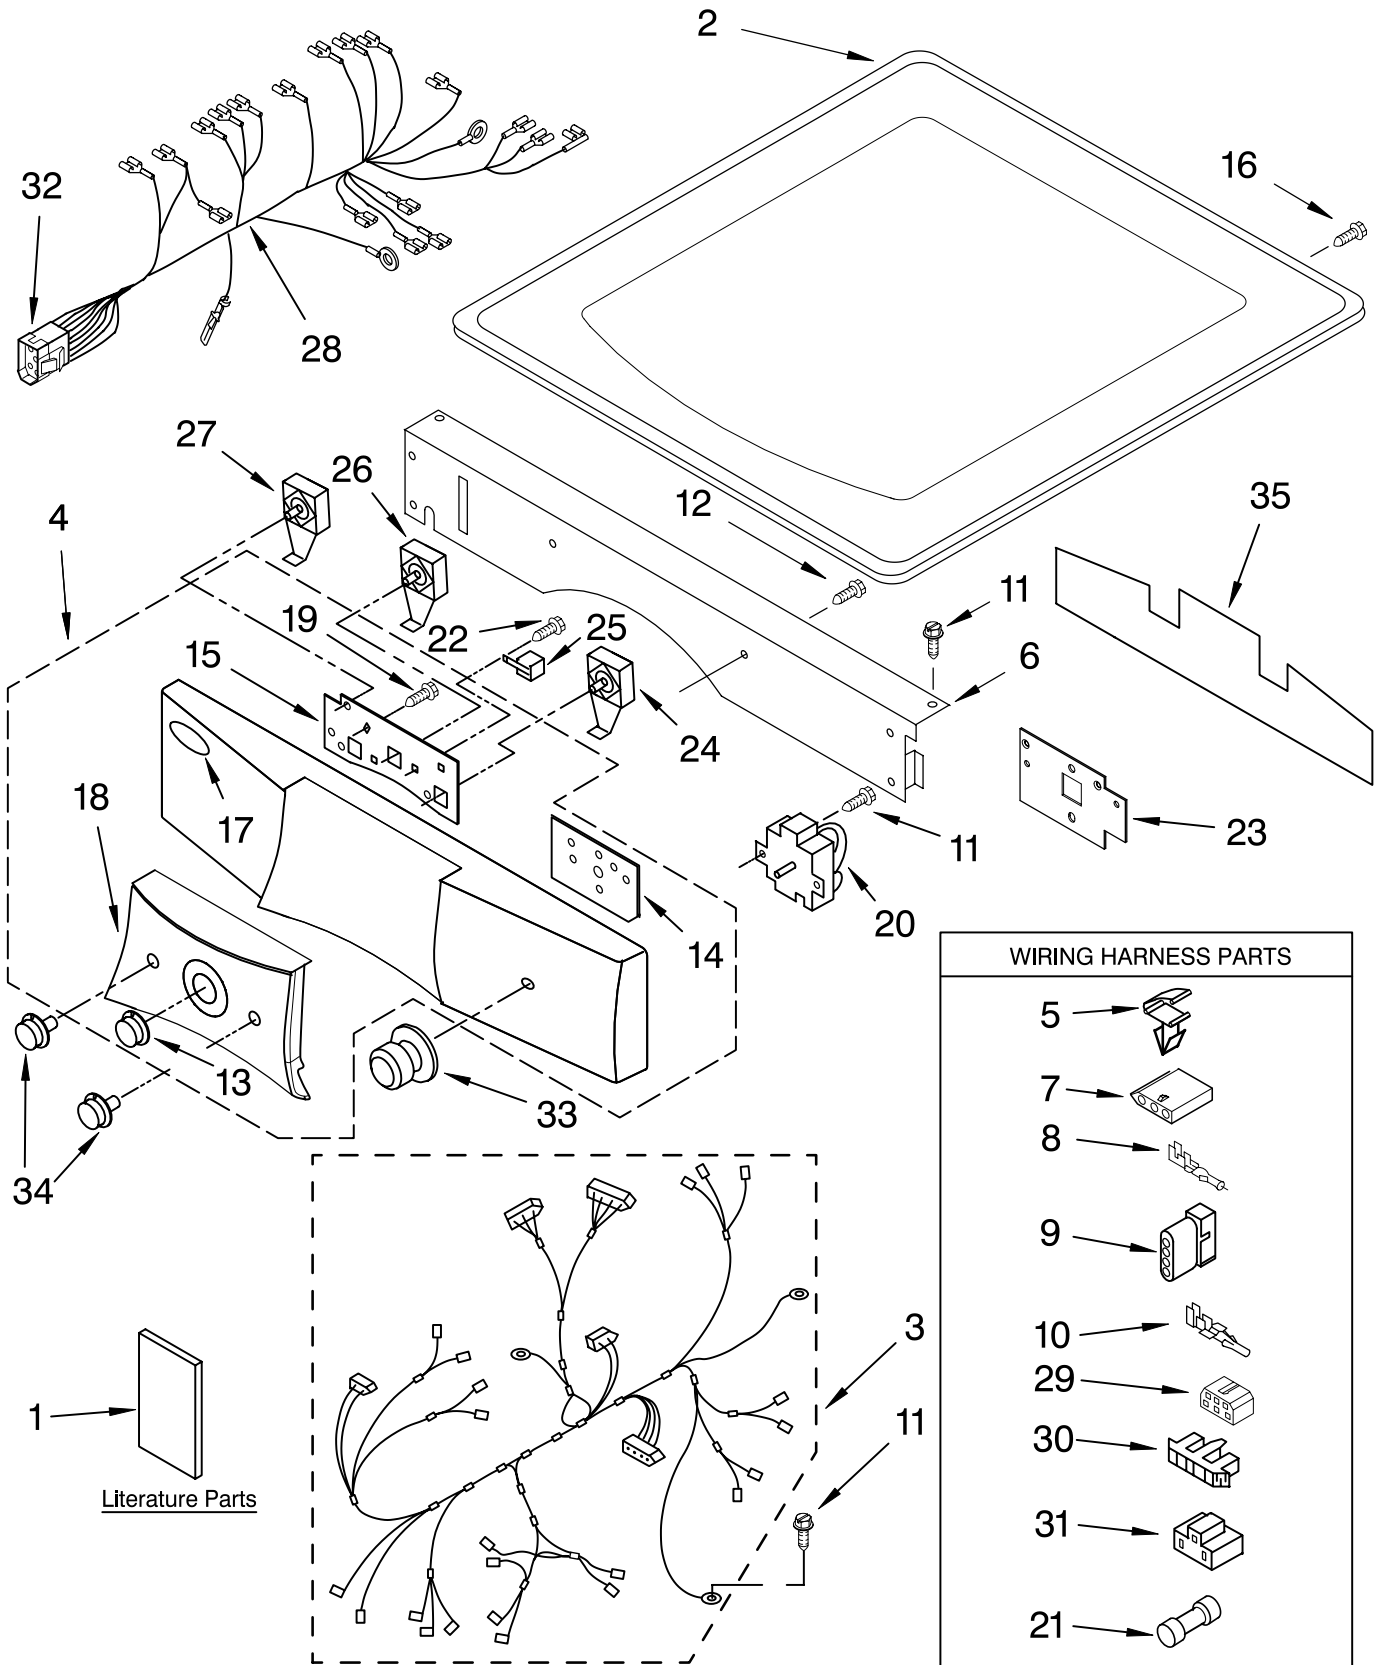

TOP AND CONSOLE PARTS

For Model: 3RAWZ481EML2

(Pewter)

ELECTRIC DRYER

FOR ORDERING INFORMATION REFER TO PARTS PRICE LIST

TOP AND CONSOLE PARTS

For Model: 3RAWZ481EML2

(Pewter)

Illus. No.	Part No.	DESCRIPTION	Illus. No.	Part No.	DESCRIPTION	Illus. No.	Part No.	DESCRIPTION
1		Literature Parts	9	3936144	Plug, Terminal	24	8316076	Switch,
	8545902	Label,	10	94613	Terminal			Wrinkle Guard
		Wiring Diagram	11	3390647	Screw, 8-18 x 1/2	25	8522378	Buzzer, Mini
	8577079	Use & Care Guide	12	488886	Screw, 8-18 x 1/2	26	8562100	Switch,
	8563878	Installation	13	3980121	Button,			Push-To-Start
		Instructions			Push-To-Start	27	3399642	Switch,
	8315975	Installation	14	3979738	Bracket, Timer			Temperature
		& User Guide	15	3979743	Bracket,	28	8543291	Harness, Console
					Switch Mounting	29	3347243	Connector,
2	3980096	Top	16	8281225	Screw, 8-18 x 1/2			6-Circuit
3	8543289	Harness, Main	17	8543319	Medallion	30	3397269	Connector, Timer
4	3979740	Panel, Console	18	3956540	Console, Center	31	3401144	Connector
		(Includes	19	3400238	Screw, 2-28 x 1/2			(PTS Relay)
		Illus. 13, 14	20	3980205	Timer	32	692997	Connector
		15, 17, 18 & 19)	21	3951198	Fuse	33	3980218	Knob,
5	3394427	Clip, Harness	22	3390646	Screw, 8-18 x 5/16			Timer Assembly
6	3980123	Bracket, Console	23	3980421	Spacer Plate	34	3980129	Knob, Control (2)
7	353424	Connector, Sensor			(Timer)	35	3980339	Shield, Drip
8	94614	Terminal						