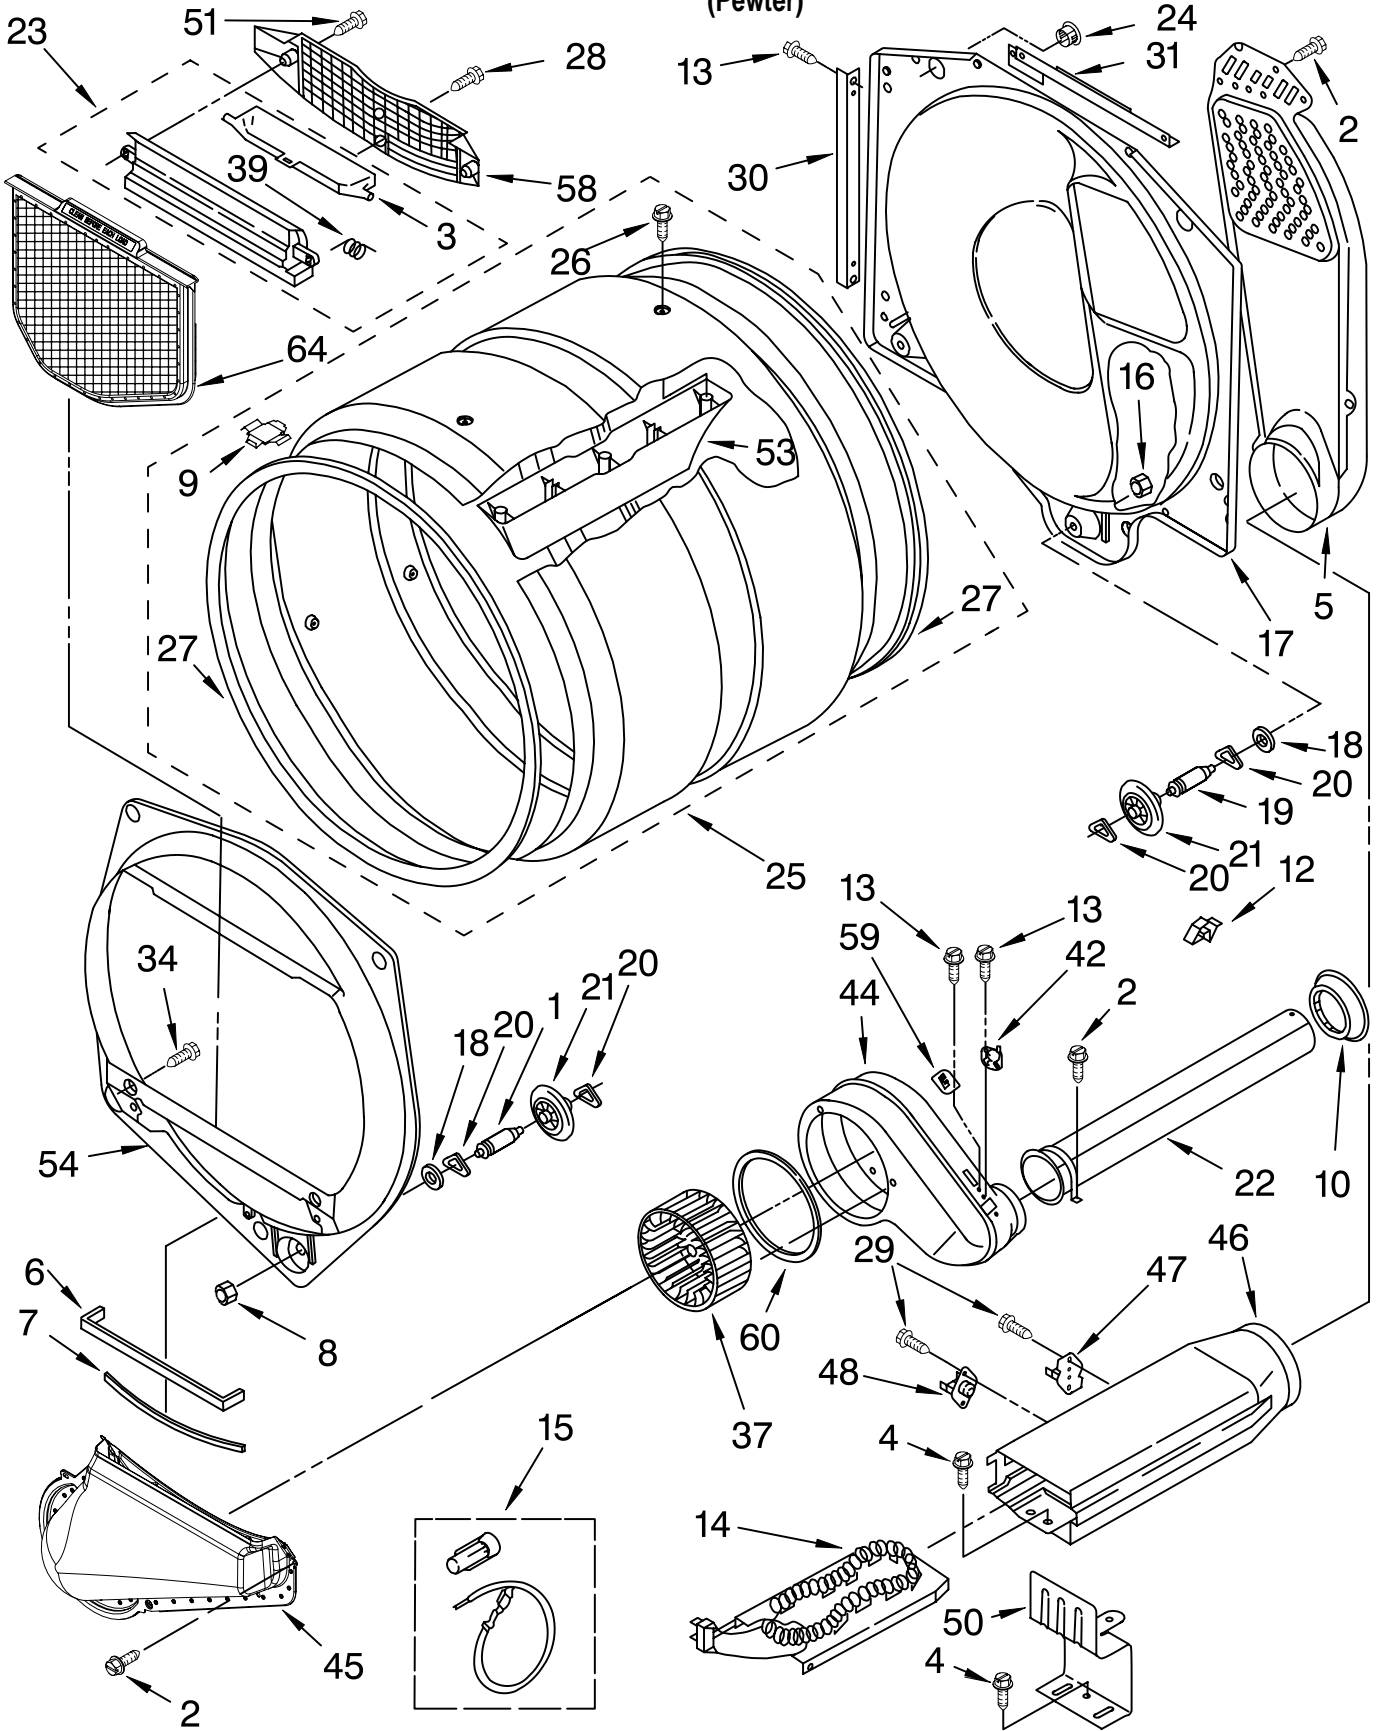

BULKHEAD PARTS

For Model: 3RAWZ481EML2

(Pewter)

FOR ORDERING INFORMATION REFER TO PARTS PRICE LIST

BULKHEAD PARTS

For Model: 3RAWZ481EML2

(Pewter)

Illus. No.	Part No.	DESCRIPTION	Illus. No.	Part No.	DESCRIPTION	Illus. No.	Part No.	DESCRIPTION
1	3399508	Shaft, R.H. Thread	17	3387809	Bulkhead, Rear	37	697772	Wheel, Blower
2	3390647	Screw, 8-18 x 1/2	18	3387459	Washer, Support	39	3394986	Spring, Lint Screen Door
3	3394984	Door, Lint Screen	19	3399509	Shaft, L.H. Thread	42	3387137	Thermistor
4	98139	Screw, 8-32 x 5/16	20	690997	Ring, Tri	44	8544362	Housing, Blower
5	697354	Air Duct Assembly	21	8536973	Roller, Support	45	8066168	Lint Duct Assembly
6	697813	Seal, Outlet Housing	22	3402715	Exhaust Pipe	46	3392537	Heater Box
7	697814	Seal, Drum Front	23	3394985	Housing, Outlet	47	3977394	Thermal Cut-Off (Includes Illus. 48)
8	3359452	Nut, 3/8 x 16(R.H.)	24	8529007	Plug, Rear Bulkhead	48	3390291	Thermostat 250°F (121°C)
9	8066086	Drum Hole Plug	25	8543082	Complete Drum Assembly	50	8066099	Bracket, Heater Box
10	696302	Shield, Exhaust	26	97787	Screw, 11-16 x 3/4	51	3387230	Screw, 10-16 x 1
12	3388229	Clip, Exhaust Pipe	27	697694	Seal, Drum	53	697693	Baffle, Drum
13	3390646	Screw, 8-18 x 5/16	28	695240	Screw, 8-18 x 1/2	54	8519245	Bulkhead, Front
14	3387749	Heater Element	29	90767	Screw, 8-18 x 3/8	58	8299979	Grill, Outlet
15	279457	Terminal Wire Kit (For Heater Element Wiring Harness Repair)	30	8519221	Channel Bracket, Rear Bulkhead (2)	59	3392519	Thermal Fuse
16	3387709	Nut, 3/8-16 (L.H.)	31	8519275	Bracket, Upper Rear Bulkhead	60	697770	Seal, Cover Plate
			34	3357011	Screw, 10-16 x 1/2	64	8066170	Lint, Screen

FOR ORDERING INFORMATION REFER TO PARTS PRICE LIST