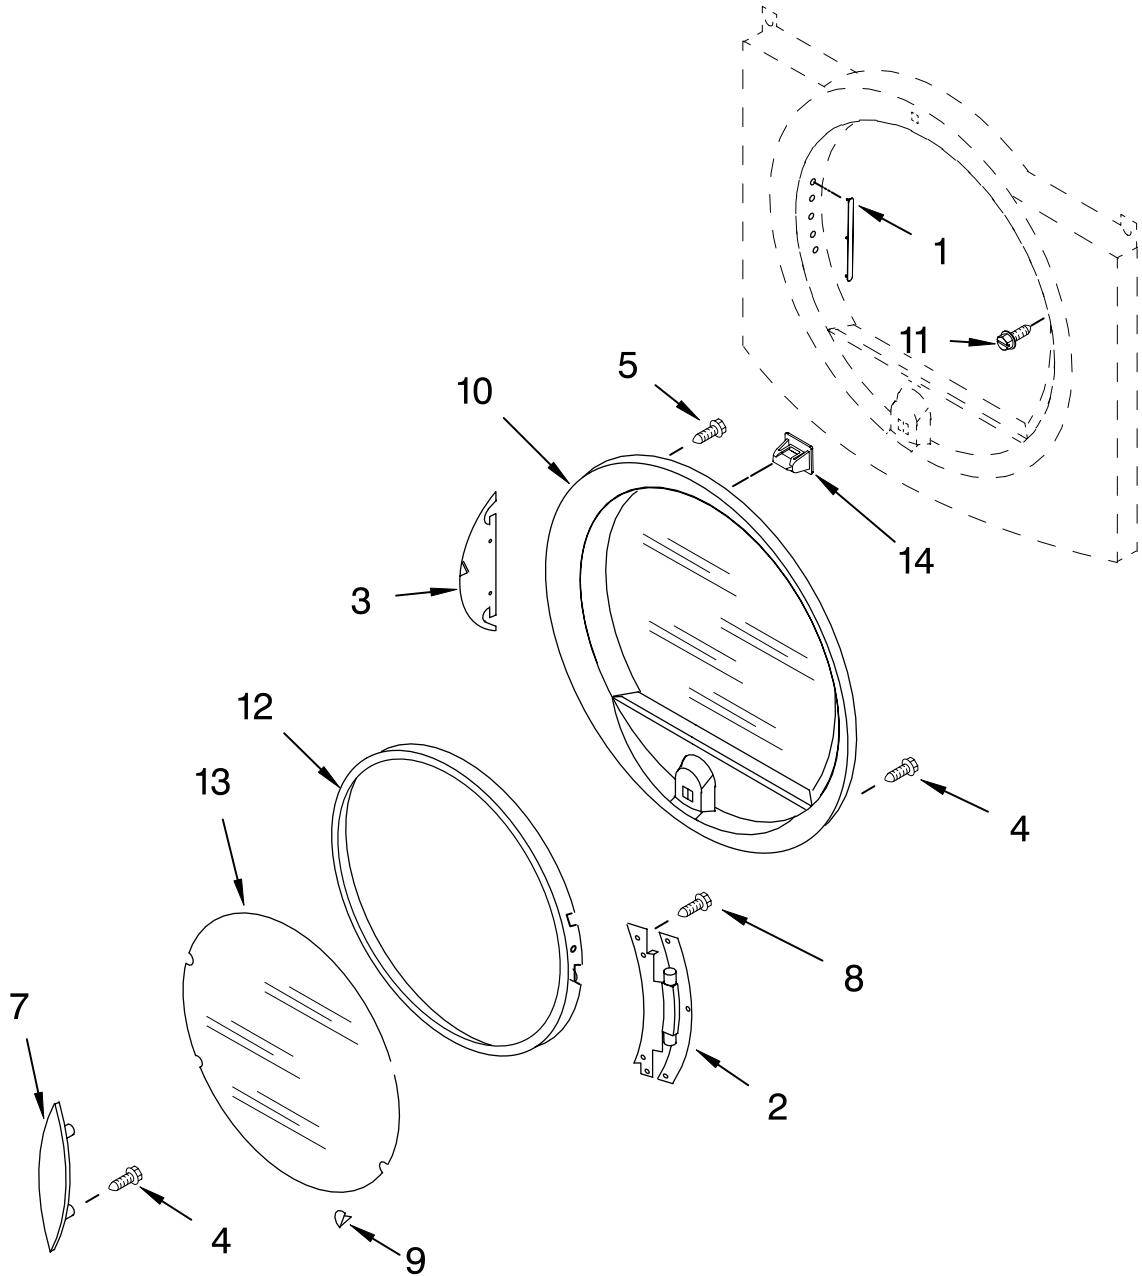

DOOR PARTS

For Model: 3RAWZ481EML2
(Pewter)

Illus. No.	Part No.	DESCRIPTION	Illus. No.	Part No.	DESCRIPTION	Illus. No.	Part No.	DESCRIPTION
1	8563855	Plug, Strip	7	8559752	Handle, Door	11	355515	Screw, 8-18 x 11/16
2	8565678	Door Hinge Assembly	8	3400224	Screw, 1/4-20 x 1/2	12	3980213	Door, Outer
3	3980214	Cover, Door Hinge	9	8519374	Plug, Door Handle (2)	13	8545879	Window
4	9742177	Screw, 8-18 x 5/8	10	8557500	Door Assembly (Inner) (Includes Illus. 14)	14	3389441	Door Catch Assembly
5	342043	Screw, 10-32 x 3/8						

FOR ORDERING INFORMATION REFER TO PARTS PRICE LIST