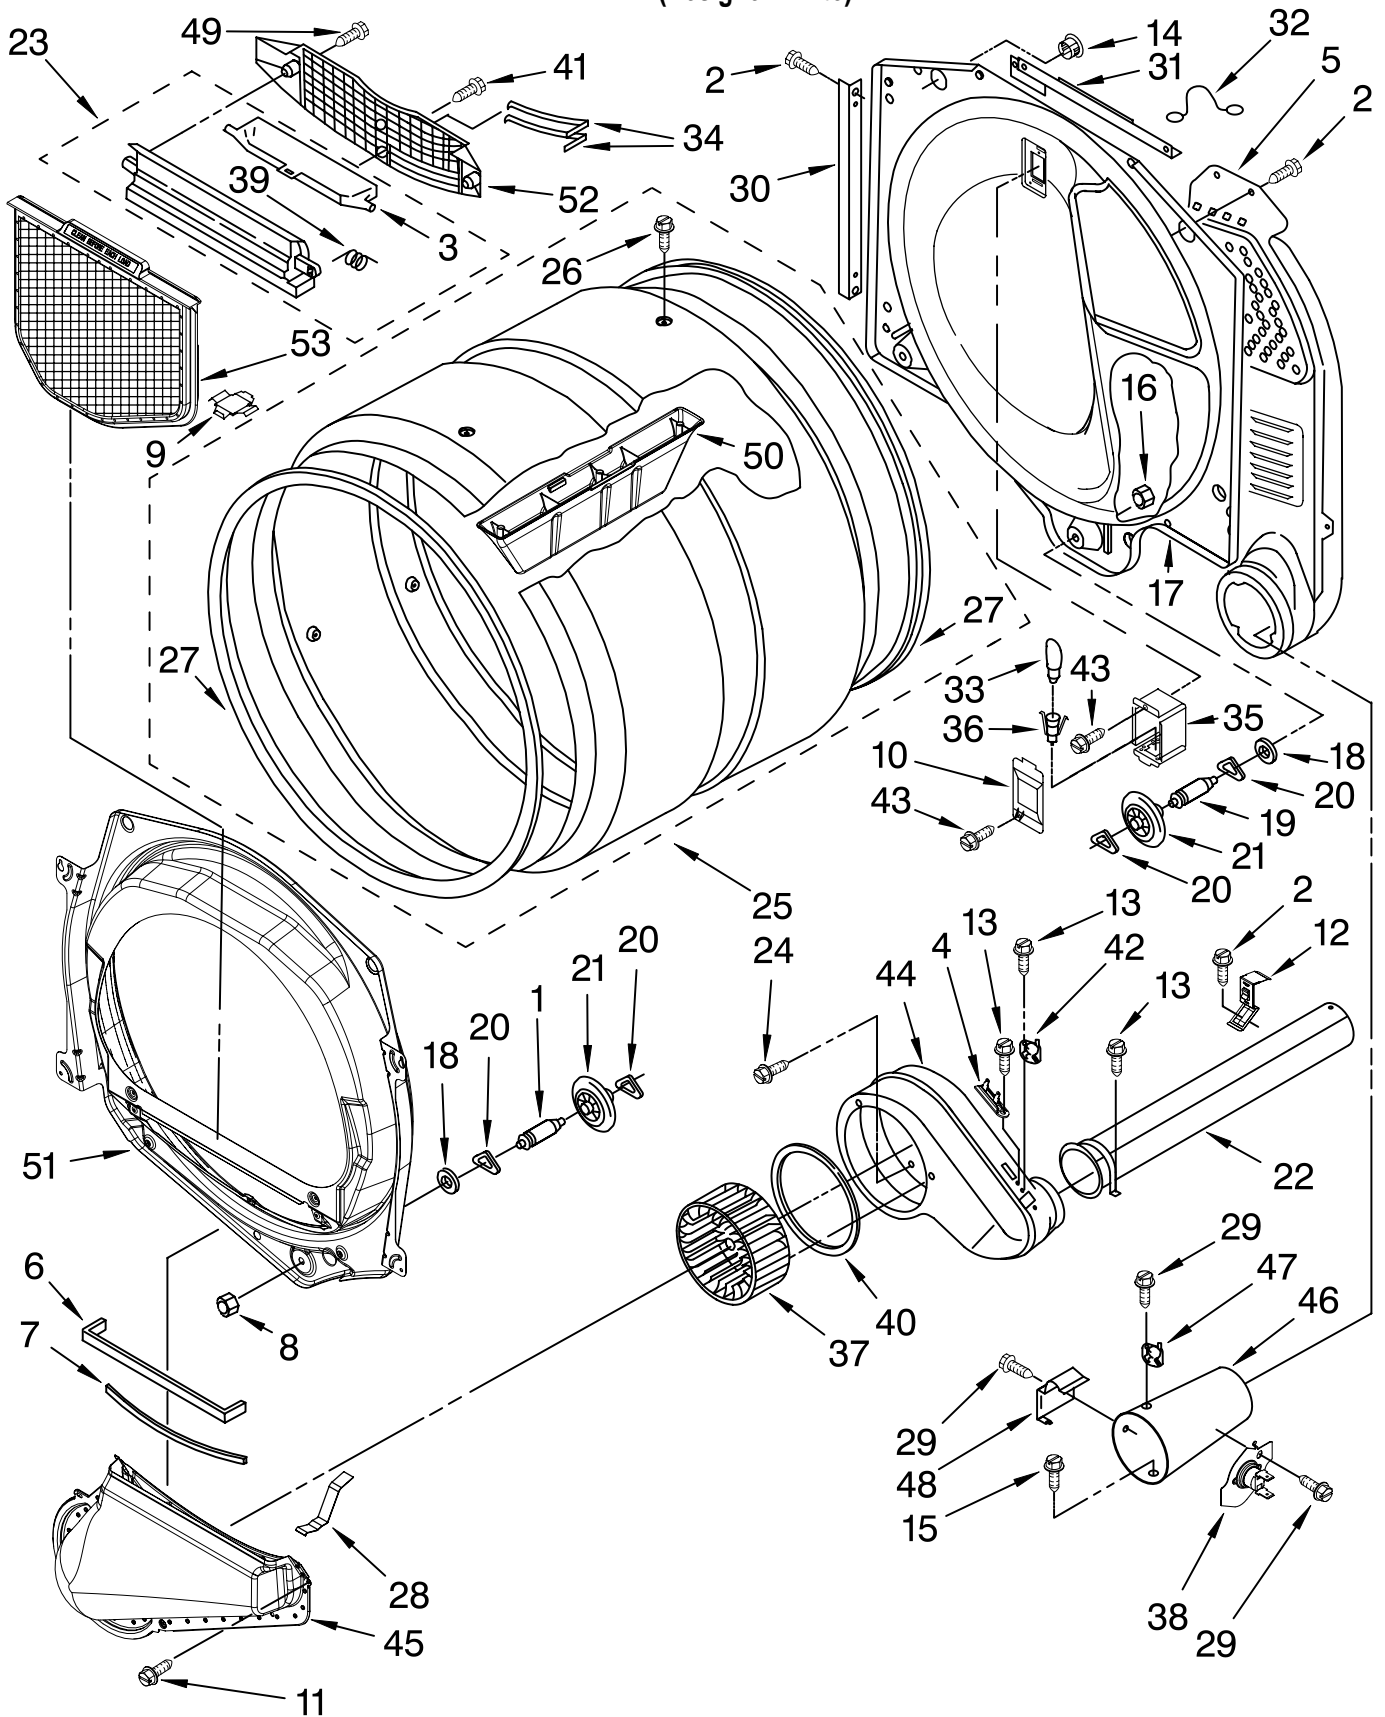

BULKHEAD PARTS

For Model: MGDZ400TQ0

(Designer White)

FOR ORDERING INFORMATION REFER TO PARTS PRICE LIST

BULKHEAD PARTS

For Model: MGDZ400TQ0

(Designer White)

Illus. No.	Part No.	DESCRIPTION	Illus. No.	Part No.	DESCRIPTION	Illus. No.	Part No.	DESCRIPTION
1	8575324	Shaft, R.H. Thread	18	3387459	Washer, Support	36	W10136369	Socket Assembly
2	3390647	Screw, 8-18 x 1/2	19	8575325	Shaft, L.H. Thread	37	697772	Wheel, Blower
3	8563758	Door, Lint Screen	20	690997	Ring, Tri	38	8573713	Thermal Cut-Off
4	3392519	Thermal Fuse (91°C)	21	8536973	Roller, Support	39	3394986	Spring, Lint Screen Door
5	3394346	Air Duct Assembly	22	8563728	Exhaust Pipe	40	697770	Seal, Cover Plate
6	697813	Seal, Outlet Housing	23	8563755	Housing, Outlet Assembly	41	695240	Screw, 8-18 x 1/2
7	697814	Seal, Drum Front	24	489463	Screw, 8-18 x 5/8	42	8577274	Thermistor
8	3934666	Nut, 3/8 x 16(R.H.)	25	8563735	Complete Drum Assembly	43	487909	Screw, 8-15 x 1/2
9	8066086	Plug, Drum Hole	26	W10109200	Screw, 11-16 x 3/4	44	8544362	Housing, Blower
10	3402841	Lens, Drum Light	27	697694	Seal, Drum	45	8066168	Lint Duct Assembly
11	359625	Screw, 8-18 x 1/2	28	8066208	Clip-Spring	46	8573824	Funnel, Burner
12	8572105	Clip, Exhaust Pipe	29	90767	Screw, 8-18 x 3/8	47	8573028	Thermostat, High-Limit 205°F (96°C)
13	8533971	Screw, 8-18 x 5/16	30	8519221	Channel Bracket, Rear Bulkhead (2)	48	338906	Sensor, Radiant
14	8529007	Plug, Rear Bulkhead	31	8571651	Bracket, Upper Rear Bulkhead	49	3387230	Screw, 10-16 x 1
15	693995	Screw, 8-18 x 3/8	32	3401707	Wire Jumper	50	8565733	Baffle, Drum
16	W10001120	Nut, 3/8-16 (L.H.)	33	3406124	Bulb, Light	51	8565061	Bulkhead, Front
17	8520836	Bulkhead, Rear	34	3387223	Electrode, Sensor	52	8563756	Grill, Outlet
			35	8578825	Bracket, Drum Light	53	W10049370	Lint, Screen

FOR ORDERING INFORMATION REFER TO PARTS PRICE LIST