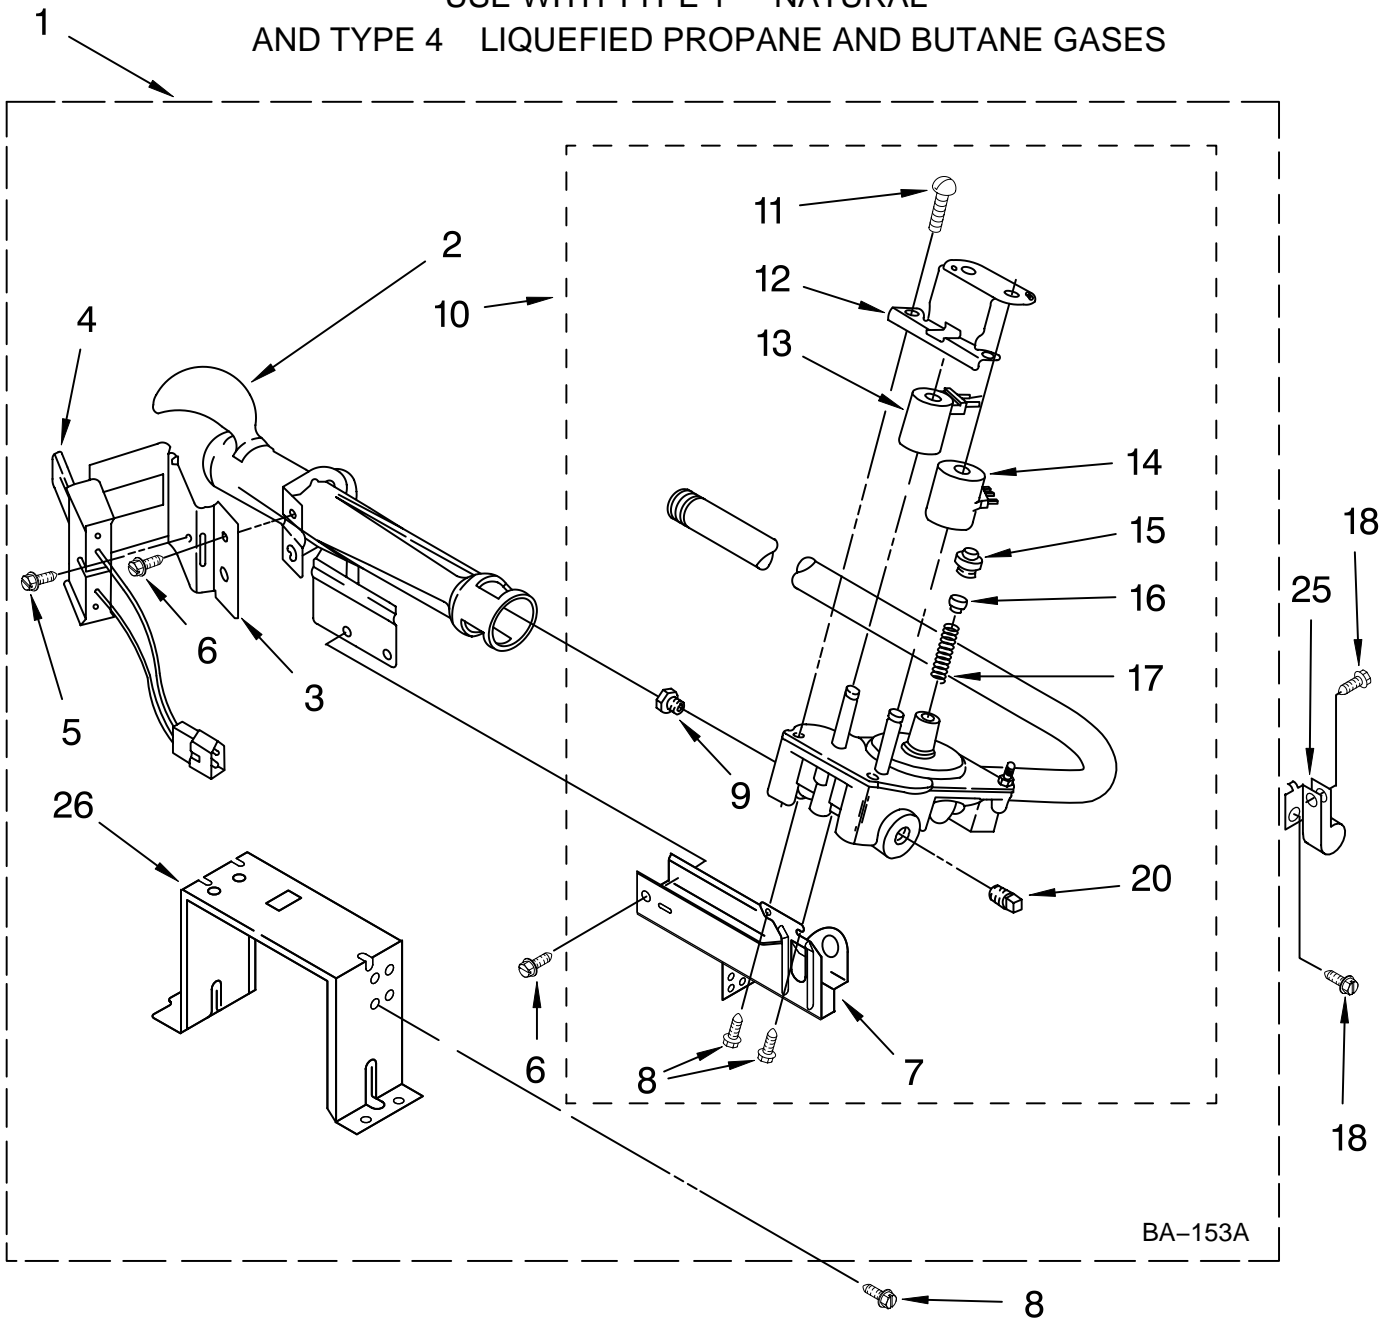

8576353 BURNER ASSEMBLY

For Model: MGDZ400TQ0

(Designer White)

USE WITH TYPE 1 – NATURAL
AND TYPE 4 LIQUEFIED PROPANE AND BUTANE GASES

FOR ORDERING INFORMATION REFER TO PARTS PRICE LIST

8576353 BURNER ASSEMBLY

For Model: MGDZ400TQ0

(Designer White)

USE WITH TYPE 1 – NATURAL
AND TYPE 4 LIQUEFIED PROPANE AND BUTANE GASES

Illus. No.	Part No.	DESCRIPTION
1	8576353	Burner Assembly 60 Hz. (Type 1) (White Rodgers)
2	688617	Tube, Burner
3	694298	Bracket, Ignitor
4	686590	Ignitor
5	3393909	Screw & Washer (8-32 x 7/8)
6	343641	Screw, 10-16 x 1/2
7	3389871	Base, Burner
8	3387057	Screw, 8-18 x 3/8
9		Orifice, Burner Type 1 15418 Type 4 (Butane) 15422 Type 4 (Propane) 234867
10	W10118347	Valve, Gas 60 Hz. (Complete) (Includes Pipe & Illus. #7).
11	694421	Screw, 8-32 x 1/2 (2)
12	694538	Bracket, Coil
13	694540	Coil, 60 Hz. (2 Terminal) (Main)
14	694539	Coil, 60 Hz. (Split) (3 Terminal) (Pilot Position)
15	694424	Leak, Limiter
16	694423	Screw, Regulator Adjustment
17	694422	Spring, Regulator
18	3390647	Screw, 8-18 x 1/2
20	239822	Plug, Pipe
25	3387561	Clamp, Pipe
26	3389889	Bracket, Support

Following Parts Not Illustrated

8576846 Conversion Kit
(Type 1)
to Type (4) LPG).

BA-153A

FOR ORDERING INFORMATION REFER TO PARTS PRICE LIST