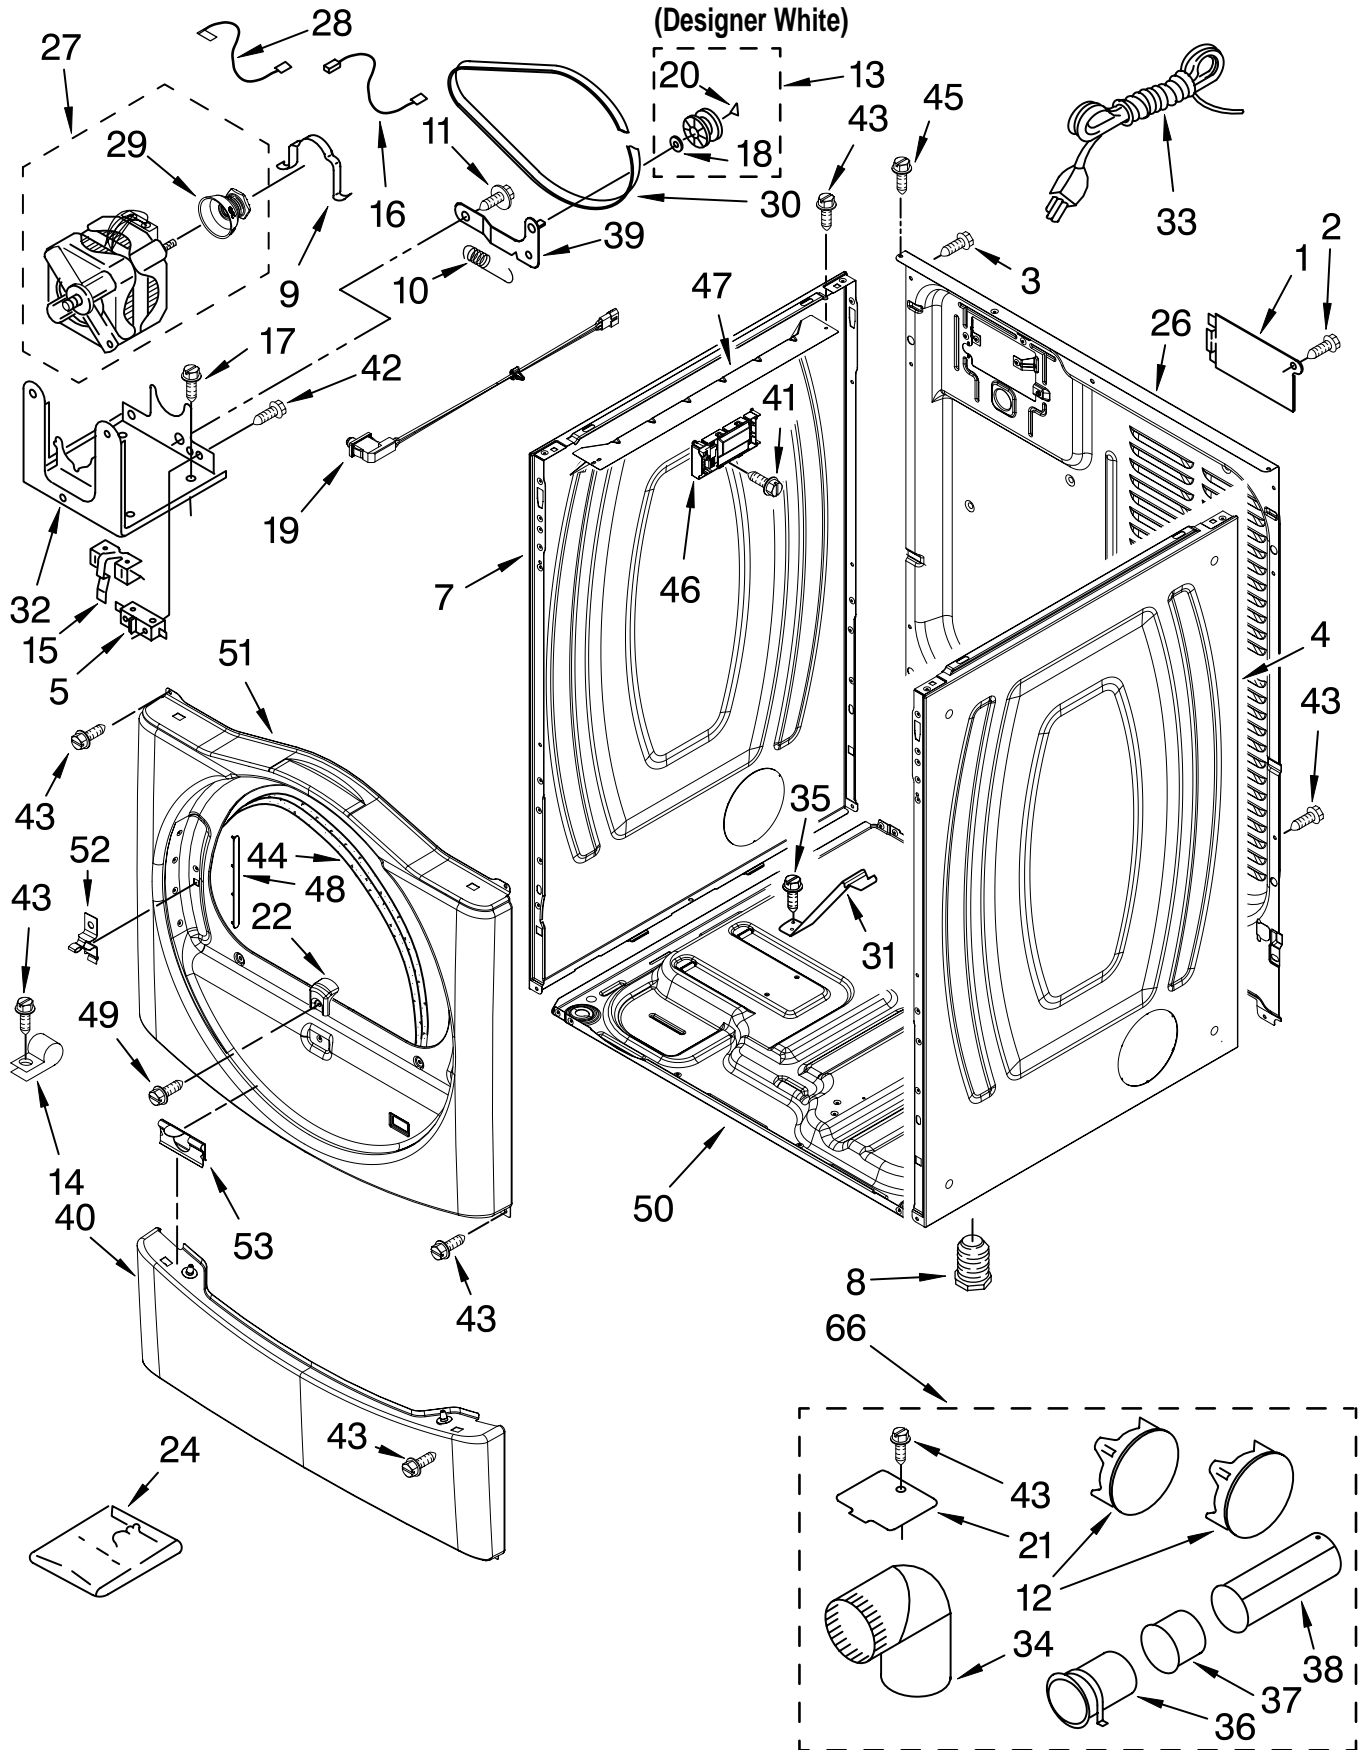

CABINET PARTS

For Model: MGDZ400TQ0

(Designer White)

FOR ORDERING INFORMATION REFER TO PARTS PRICE LIST

CABINET PARTS

For Model: MGDZ400TQ0

(Designer White)

Illus. No.	Part No.	DESCRIPTION	Illus. No.	Part No.	DESCRIPTION	Illus. No.	Part No.	DESCRIPTION
1	8317340	Cover, Terminal Block	21	8066115	Cover-Plate	41	8533971	Screw, 8-18 x 5/16
2	3390814	Screw, 8-18 x 3/8	22	8565083	Ramp, Door	42	98129	Screw, 6-20 x 1 1/16
3	8533974	Screw Ground	24	8572546	Kit, Stack Assembly	43	3390647	Screw, 8-18 x 1/2
4	8565048	Panel, Side (R.H.)	26	8565059	Panel, Rear	44	3387242	Seal, Front Panel
5	3394881	Switch, Broken Belt	27	8538263	Motor Assembly 60 HZ.	45	3393008	Screw, 10-16 x 1/2
7	8565054	Panel, Side (L.H.)	28	3398948	Wire, Jumper (Broken Belt Switch)	46	W10132445	Control Board
8	3392100	Foot, Dryer	29	8578220	Pulley 60 HZ.	47	8563727	Control Bracket
	279810	Foot - Optional (Extended Length Package Of 2) (Not Included)	30	W10112954	Belt, Drive	48	8565043	Plug, Strip Front Panel
9	660658	Clamp, Motor (2)	31	8529757	Bracket, Burner	49	3357011	Screw, 10-16 x 1/2
10	3387374	Spring, Idler	32	3387118	Bracket, Motor	50	8565046	Base, Cabinet
11	3389420	Retainer, Idler	33	3401401	Cord, Power	51	W10117421	Front Panel (Includes Illus. 44)
12	697750	Plug, Multivent	34	49026	4" - 90° Elbow	52	8565122	Strike, Door (1)
13	3388672	Pulley Assembly	35	693995	Screw, 8-18 x 3/8	53	8519459	Clip, Toe Panel
14	3978776	Bracket, Gas Pipe	36	8563747	Exhaust Pipe & Bracket	Optional Parts Not Included		
15	8066120	Lever, Snap Switch	37	8563750	Exhaust Pipe (Short)	Dryer Exhaust Kit (For Side & Bottom Venting)		
16	3394081	Wire, Belt Switch	38	8563749	Exhaust Pipe (Long)	66 279818 White		
17	343641	Screw, 8-18 x 1/2	39	3388674	Idler Bracket			
18	233520	Washer, Thrust	40	8540621	Toe Panel			
19	8574875	Assembly, Door Switch						
20	W10121334	Washer						

FOR ORDERING INFORMATION REFER TO PARTS PRICE LIST