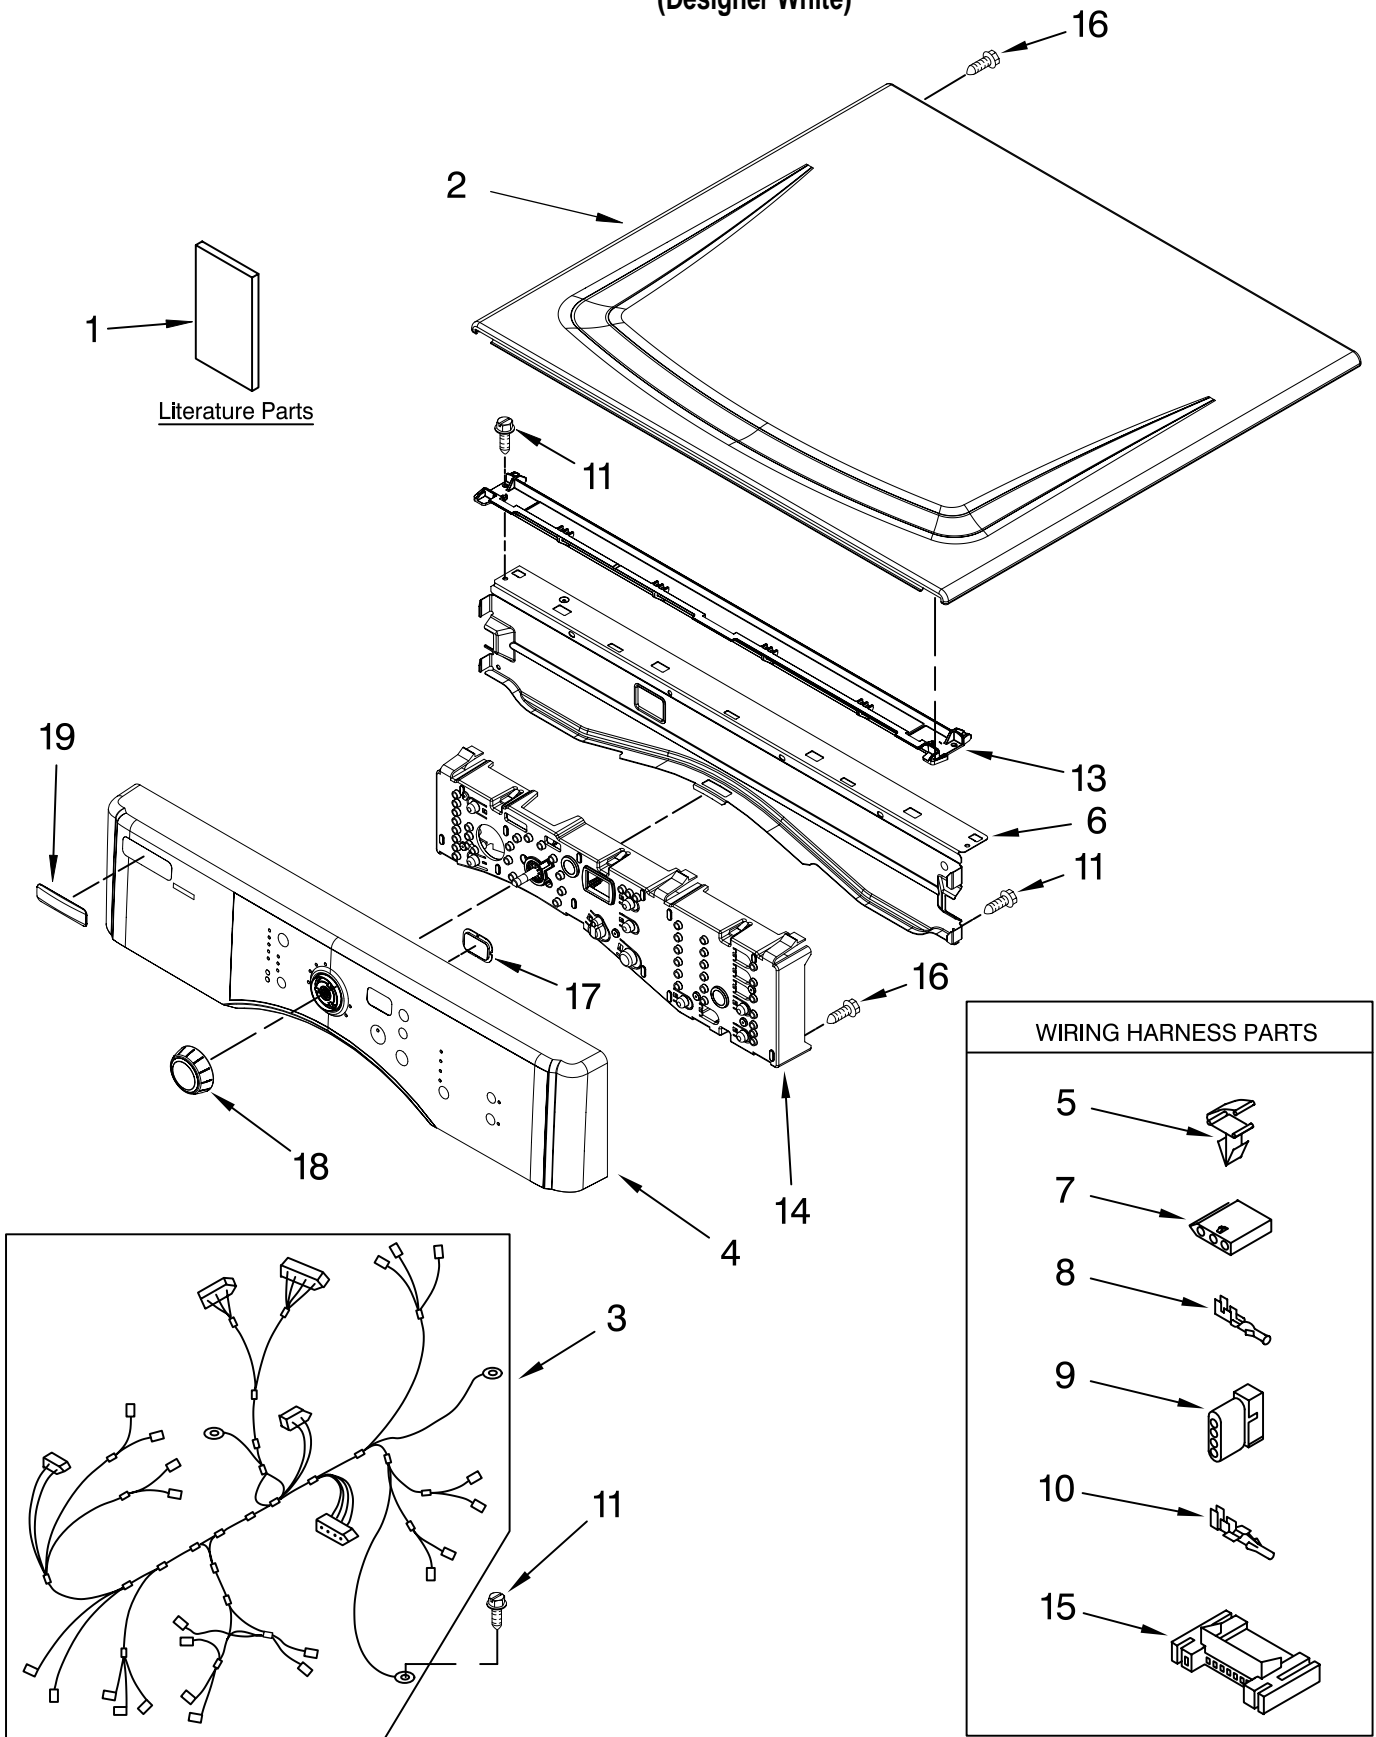

TOP AND CONSOLE PARTS

For Model: MGDZ400TQ0

(Designer White)

27" GAS DRYER

FOR ORDERING INFORMATION REFER TO PARTS PRICE LIST

TOP AND CONSOLE PARTS

For Model: MGDZ400TQ0

(Designer White)

Illus. No.	Part No.	DESCRIPTION
1		Literature Parts
	W10112943	Use & Care Guide
	W10117403	Guide, Quick Start
	W10133923	Tech Sheet
2	8563730	Top
3	W10110973	Harness, Main
4	W10117384	Panel, Console (Includes Illus. 19.)
5	3394427	Clip, Harness
6	8565237	Bracket, Console
7	353424	Connector, Sensor
8	94614	Terminal
9	3936144	Plug, Terminal
10	94613	Terminal
11	3390647	Screw, 8-18 x 1/2
13	8574968	Channel, Water
14	W10117416	Assembly, User Interface
15	3395683	Connector, (Motor)
16	3400238	Screw, 2-28 x 1/2
17	W10117387	Lens Display
18	W10112899	Knob Assembly
19	W10112569	Badge Assembly