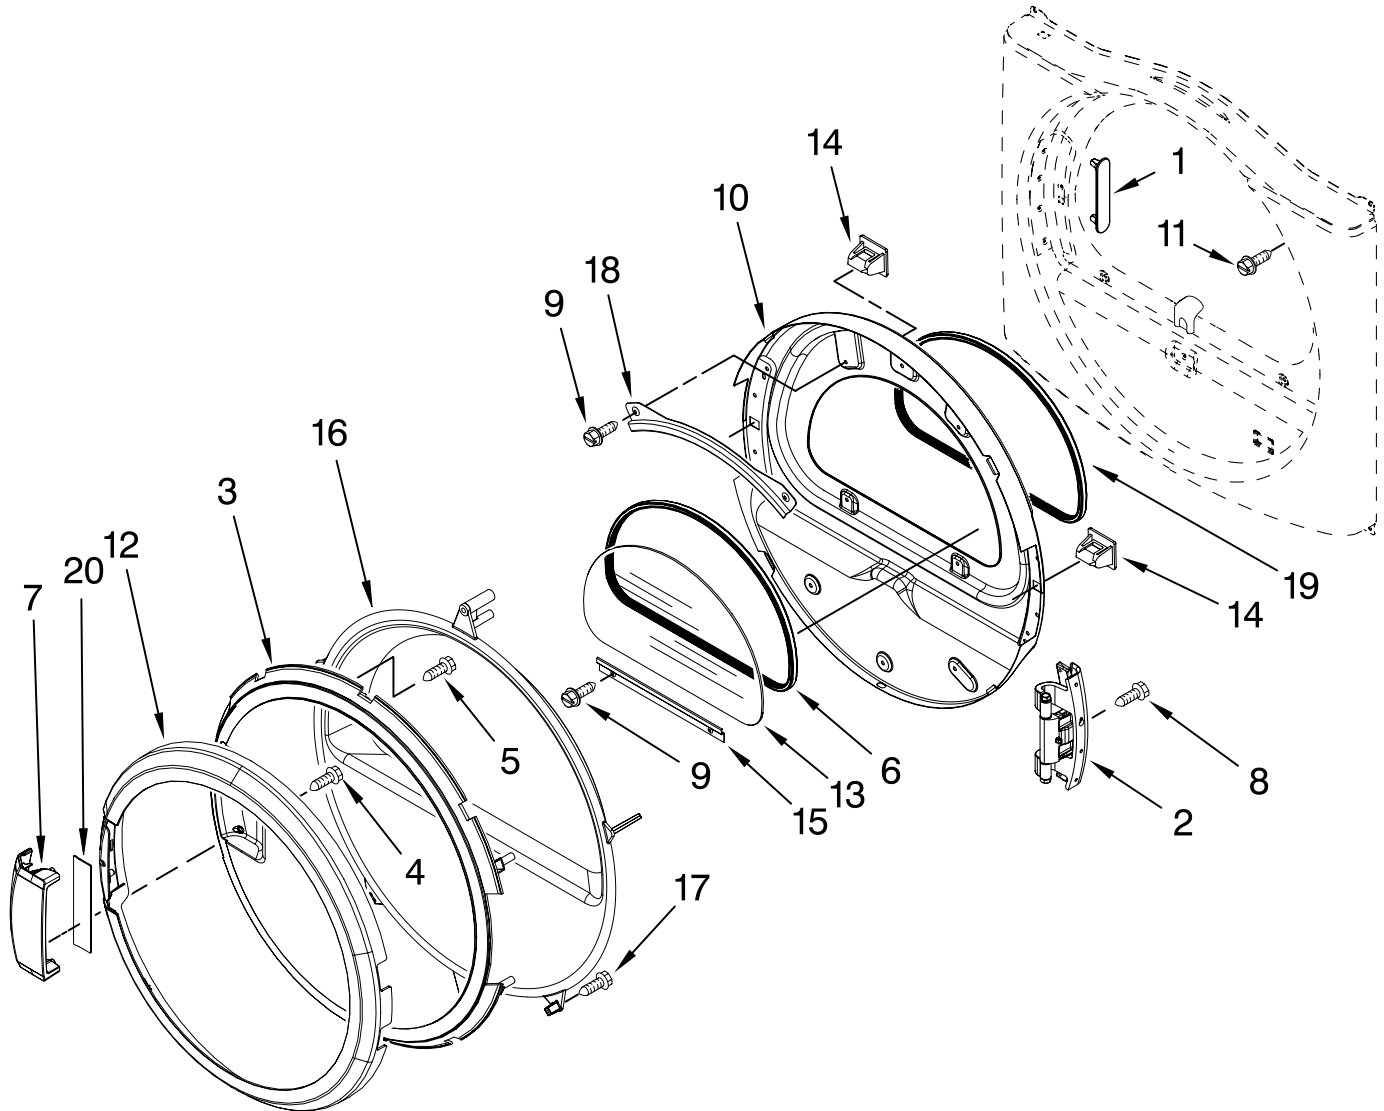

Following Parts Not Illustrated

8576846 Conversion Kit
(Type 1)
to Type (4) LPG).

BA-153A

FOR ORDERING INFORMATION REFER TO PARTS PRICE LIST

DOOR PARTS

For Model: MGDZ400TQ0

(Designer White)

Illus. No.	Part No.	DESCRIPTION
1	8565119	Plug Strip (Inner Door)
2	8578887	Door Hinge Assembly
3	W10119053	Assembly, Door Intermediate
4	9742177	Screw, 8-18 x 5/8
5	3400618	Screw, 6-32 x 3/8
6	8579663	Seal, Window
7	W10117478	Handle, Door (Includes Illus. 20.)

Illus. No.	Part No.	DESCRIPTION
8	W10017850	Screw, 10-24 x 3/64
9	3393258	Screw
10	8578933	Door Assembly (Inner) (Includes Illus. 1 & 14)
11	355515	Screw, 8-18 x 11/16
12	W10112916	Door, Outer Ring
13	8565117	Window