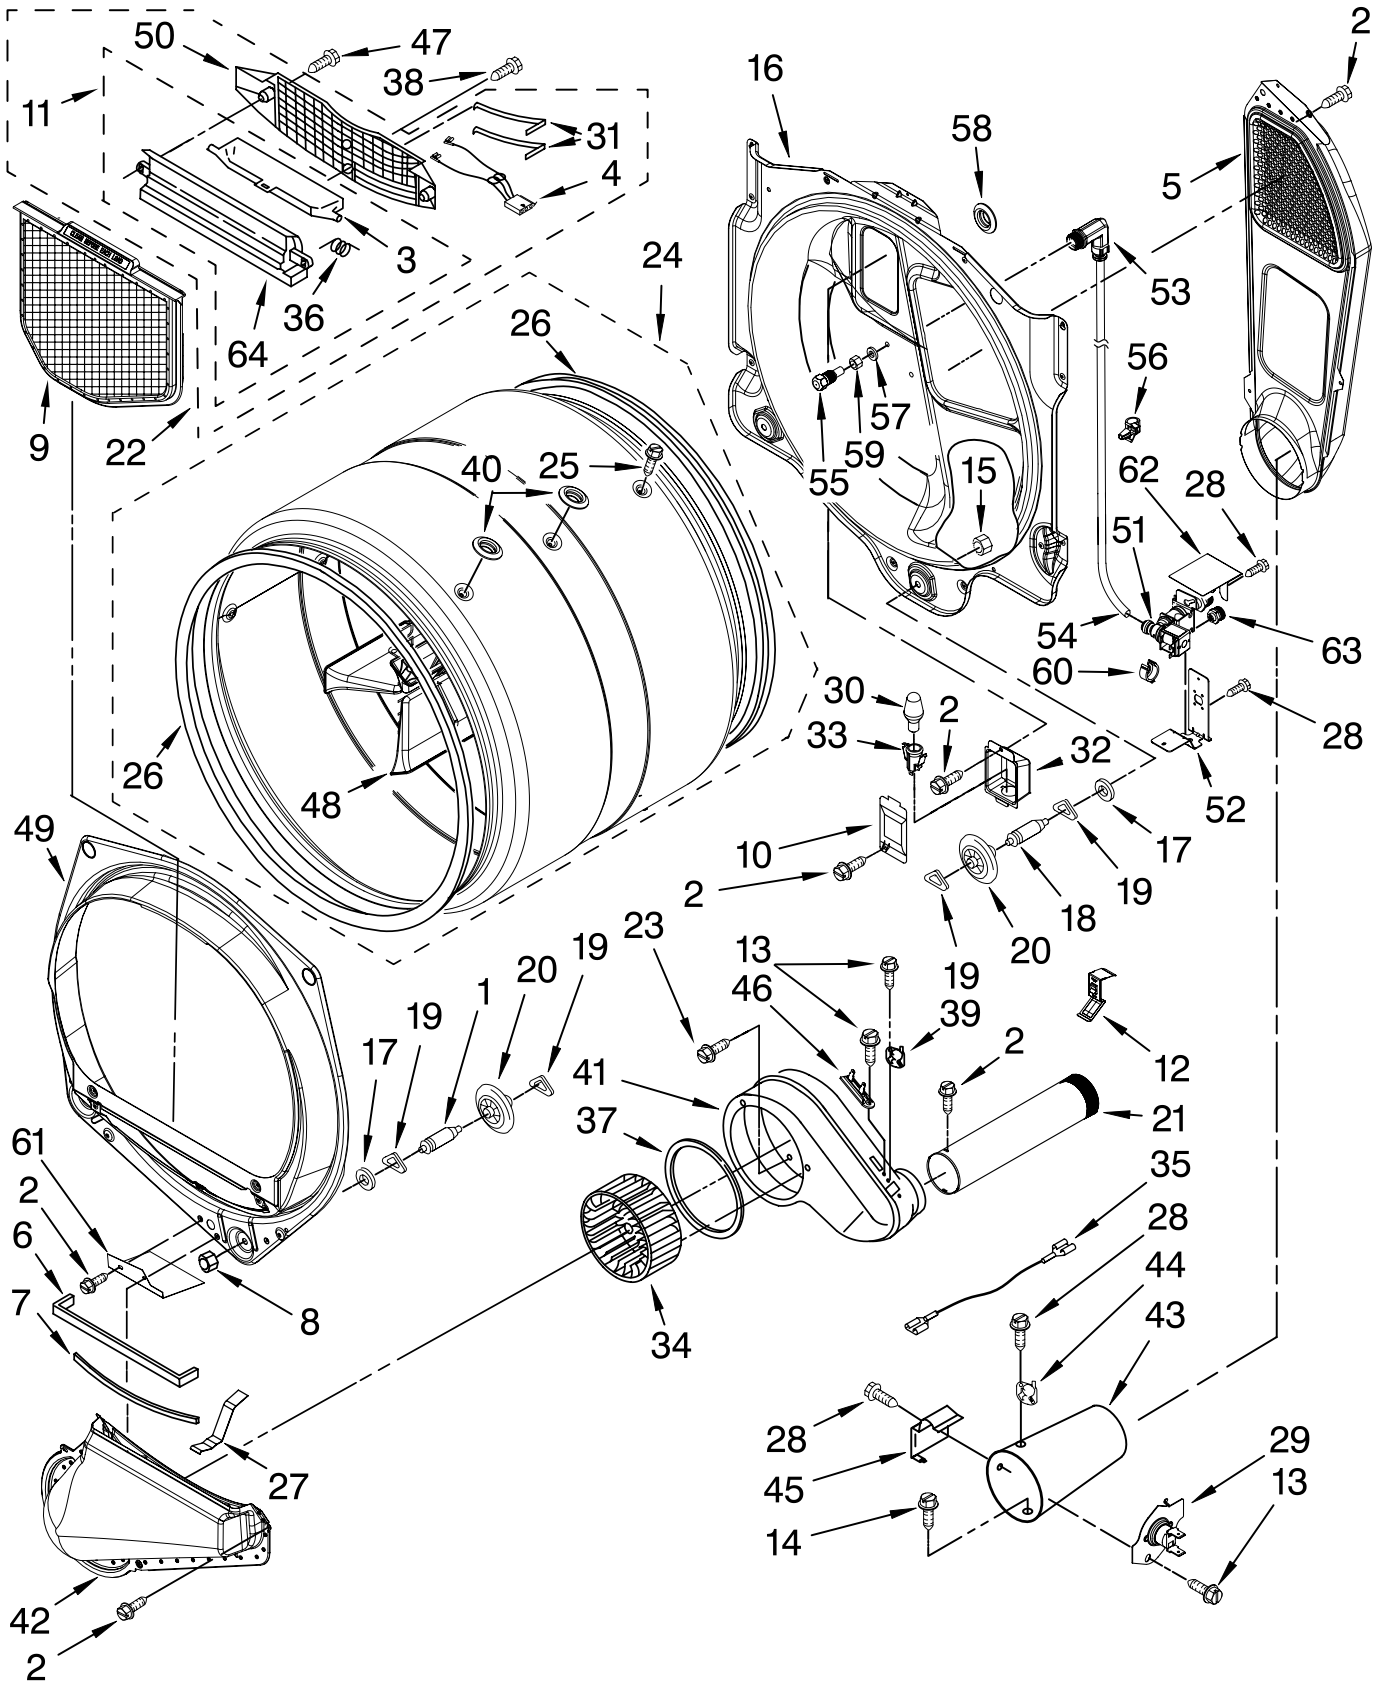

BULKHEAD PARTS

For Models: MGDE900VW2
(White)

BULKHEAD PARTS

For Models: MGDE900VW2
(White)

Illus. No.	Part No.	DESCRIPTION	Illus. No.	Part No.	DESCRIPTION	Illus. No.	Part No.	DESCRIPTION
1	8575324	Shaft, R.H. Thread	23	489463	Screw, 8-18 x 5/8	45	338906	Sensor, Radiant
2	3390647	Screw, 8-18 x 1/2	24	W10181467	Complete Drum Assembly (Includes Items 25,26,40,48)	46	3392519	Thermal-Fuse (91C)
3	W10153413	Door, Lint Screen	25	W10219342	Screw, 8-16 x 1/2	47	3387230	Screw, 10-16 x 1
4	3406653	Harness, Sensor	26	W10166807	Seal, Drum	48	697693	Baffle, Drum
5	3394346	Air Duct Assembly	27	8066208	Clip-Spring	49	W10252304	Bulkhead, Front
6	697813	Seal, Outlet Housing	28	90767	Screw, 8-18 x 3/8	50	W10153412	Grille, Outlet
7	697814	Seal, Drum Front	29	8573713	Thermal-Cutoff	51	W10044596	Valve, Water Inlet (Includes Items 52 & 62)
8	3934666	Nut, 3/8 x 16(R.H.)	30	3406124	Bulb, Light	52	W10044597	Bracket, Valve
9	W10049370	Lint, Screen	31	3387223	Electrode, Sensor	53	W10154995	Nozzle & Hose Assembly (Includes Item 54)
10	3402841	Lens, Drum Light	32	8578825	Bracket, Drum Light	54	W10044598	Hose
11	W10153423	Outlet Housing Assembly (Includes Item 6)	33	W10214261	Socket Assembly	55	W10277503	Nozzle, Steam
12	8572105	Clip, Exhaust Pipe	34	697772	Wheel, Blower	56	3391018	Tie Cable
13	8533971	Screw, 8-18 x 5/16	35	3401710	Jumper-Tco Hi-Limit	57	W10044579	Washer, Nozzle
14	693995	Screw, 8-18 x 3/8	36	3394986	Spring, Lint Screen Door	58	8529007	Plug, Hole
15	W10001120	Nut, 3/8-16 (L.H.)	37	697770	Seal, Cover Plate	59	W10044628	Brass Nut
16	W10124071	Bulkhead, Rear	38	695240	Screw, 8-18 x 1/2	60	W10044615	Clip, Push-To-Connect
17	3387459	Washer, Support	39	8577274	Thermistor	61	W10128629	Shield, Blower Housing (Includes Item 2)
18	8575325	Shaft, L.H. Thread	40	W10128544	Cap Plug	62	W10184825	Cover, Inlet Valve
19	690997	Ring, Tri	41	8544362	Housing, Blower	63	W10044605	Coupling, Hose
20	8536973	Roller, Support	42	8066168	Lint Duct Assembly	64	W10153414	Outlet Housing
21	8066224	Exhaust Pipe	43	8573824	Funnel, Burner			
22	W10253353	Outlet Housing Assembly Includes (Includes Item 6)	44	3391912	Thermostat Hi Limit			

FOR ORDERING INFORMATION REFER TO PARTS PRICE LIST