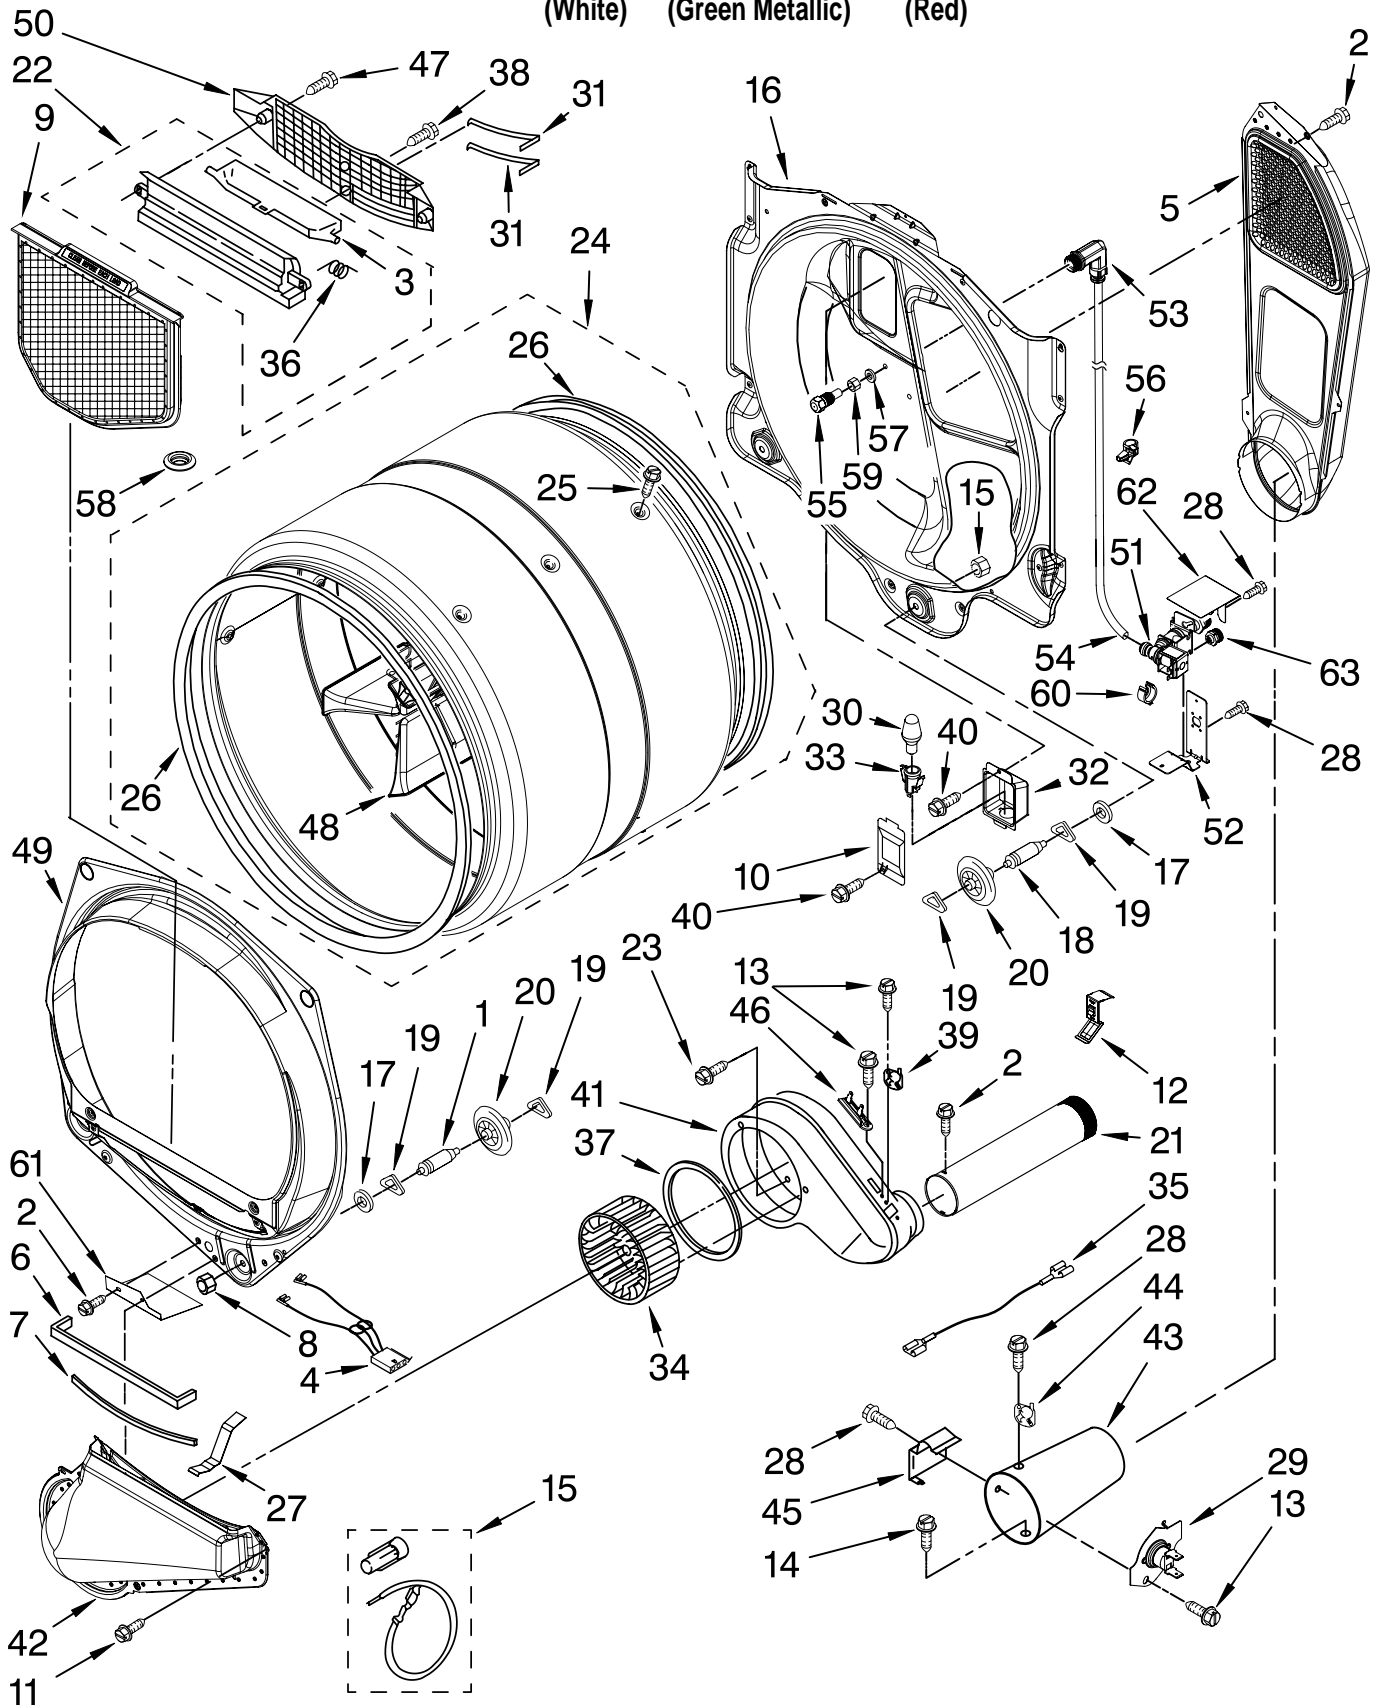

BULKHEAD PARTS

For Models: MGDE500VW0, MGDE500VP0, MGDE500VF0
(White) (Green Metallic) (Red)

BULKHEAD PARTS

For Models: MGDE500VW0, MGDE500VP0, MGDE500VF0
(White) (Green Metallic) (Red)

Illus. No.	Part No.	DESCRIPTION	Illus. No.	Part No.	DESCRIPTION	Illus. No.	Part No.	DESCRIPTION
1	8575324	Shaft, R.H. Thread	25	W10219342	Screw, 8-16 x 1/2	48	697693	Baffle, Drum
2	3390647	Screw, 8-18 x 1/2	26	W10166807	Seal, Drum	49	8519245	Bulkhead, Front
3	W10153413	Door, Lint Screen	27	8066208	Clip-Spring	50	W10153412	Grille, Outlet
4	3406653	Harness, Sensor	28	90767	Screw, 8-18 x 3/8	51	W10044596	Valve, Water Inlet (Includes Illus, 52 & 62)
5	3394346	Air Duct Assembly	29	8573713	Thermal-Cutoff	52	W10044597	Bracket, Valve
6	697813	Seal, Outlet Housing	30	3406124	Bulb, Light	53	W10044606	Nozzle & Hose Assembly (Includes Illus, 28,55,56,57,59)
7	697814	Seal, Drum Front	31	3387223	Electrode, Sensor	54	W10044598	Hose (Not Servicable included with illus. 53)
8	3934666	Nut, 3/8 x 16(R.H.)	32	8578825	Bracket, Drum Light	55	W10044629	Nozzle & Screen Assembly
9	W10049370	Lint, Screen	33	W10136369	Socket Assembly	56	3391018	Tie Cable
10	3402841	Lens, Drum Light	34	697772	Wheel, Blower	57	W10044579	Washer, Nozzle
11	359625	Screw, 8-18 x 1/2	35	3401710	Jumper-Tco Hi-Limit	58	W10128544	Caplug
12	8572105	Clip, Exhaust Pipe	36	3394986	Spring, Lint Screen Door	59	W10044628	Brass Nut
13	8533971	Screw, 8-18 x 5/16	37	697770	Seal, Cover Plate	60	W10044615	Clip, Push-To-Connect
14	693995	Screw, 8-18 x 3/8	38	695240	Screw, 8-18 x 1/2	61	W10128629	Shield, Blower Housing (Includes, Illus. 2)
15	W10001120	Nut, 3/8-16 (L.H.)	39	8577274	Thermistor	62	W10184825	Cover, Inlet Valve
16	W10133857	Bulkhead, Rear	40	487909	Screw, 8-15 x 1/2	63	W10044605	Coupling, Hose
17	3387459	Washer, Support	41	8544362	Housing, Blower			
18	8575325	Shaft, L.H. Thread	42	8066168	Lint Duct Assembly			
19	690997	Ring, Tri	43	8573824	Funnel, Burner			
20	8536973	Roller, Support	44	3391912	Thermostat Hi Limit			
21	8563745	Exhaust Pipe	45	338906	Sensor, Radiant			
22	W10153423	Housing, Outlet	46	3392519	Thermal-Fuse (91C)			
23	489463	Screw, 8-18 x 5/8	47	3387230	Screw, 10-16 x 1			
24	W10181466	Complete Drum Assembly						

FOR ORDERING INFORMATION REFER TO PARTS PRICE LIST