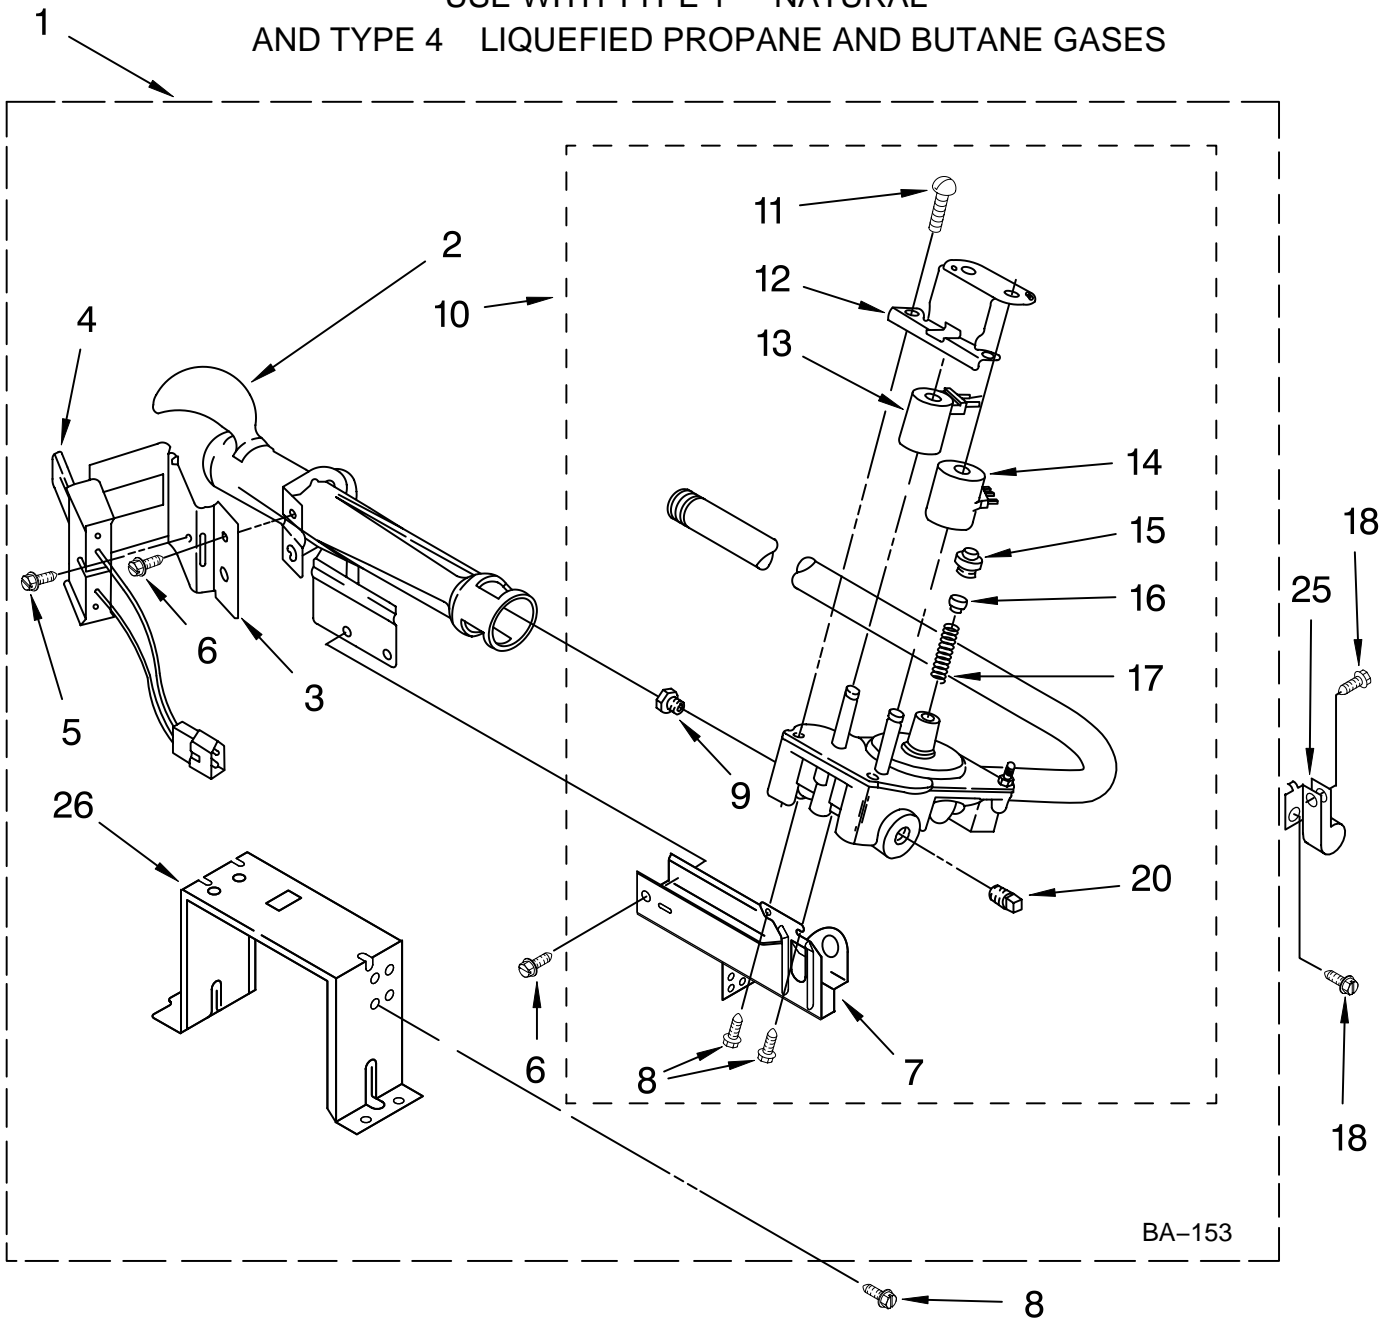

8576353 BURNER ASSEMBLY

For Models: MGDE500VW0, MGDE500VP0, MGDE500VF0

(White) (Green Metallic) (Red)

USE WITH TYPE 1 – NATURAL
AND TYPE 4 LIQUEFIED PROPANE AND BUTANE GASES

FOR ORDERING INFORMATION REFER TO PARTS PRICE LIST

8576353 BURNER ASSEMBLY

For Models: MGDE500VW0, MGDE500VP0, MGDE500VF0
(White) (Green Metallic) (Red)

USE WITH TYPE 1 – NATURAL
AND TYPE 4 LIQUEFIED PROPANE AND BUTANE GASES

Illus. No.	Part No.	DESCRIPTION
1	8576353	Burner Assembly 60 Hz. (Type 1) (White Rodgers)
2	688617	Tube, Burner
3	694298	Bracket, Ignitor
4	686590	Ignitor
5	3393909	Screw & Washer (8-32 x 7/8)
6	343641	Screw, 10-16 x 1/2
7	3389871	Base, Burner
8	3387057	Screw, 8-18 x 3/8
9		Orifice, Burner Type 1 15418 Type 4 (Butane) 15422 Type 4 (Propane) 234867
10	8281914	Valve, Gas 60 Hz. (Complete) (Includes Pipe & Illus. #7).
11	694421	Screw, 8-32 x 1/2 (2)
12	694538	Bracket, Coil
13	694540	Coil, 60 Hz. (2 Terminal) (Main)
14	694539	Coil, 60 Hz. (Split) (3 Terminal) (Pilot Position)
15	694424	Leak, Limiter
16	694423	Screw, Regulator Adjustment
17	694422	Spring, Regulator
18	3390647	Screw, 8-18 x 1/2
20	239822	Plug, Pipe
25	3387561	Clamp, Pipe
26	3389889	Bracket, Support

Following Parts Not Illustrated

8576846 Conversion Kit
(Type 1)
to Type (4) LPG).

BA-153

FOR ORDERING INFORMATION REFER TO PARTS PRICE LIST