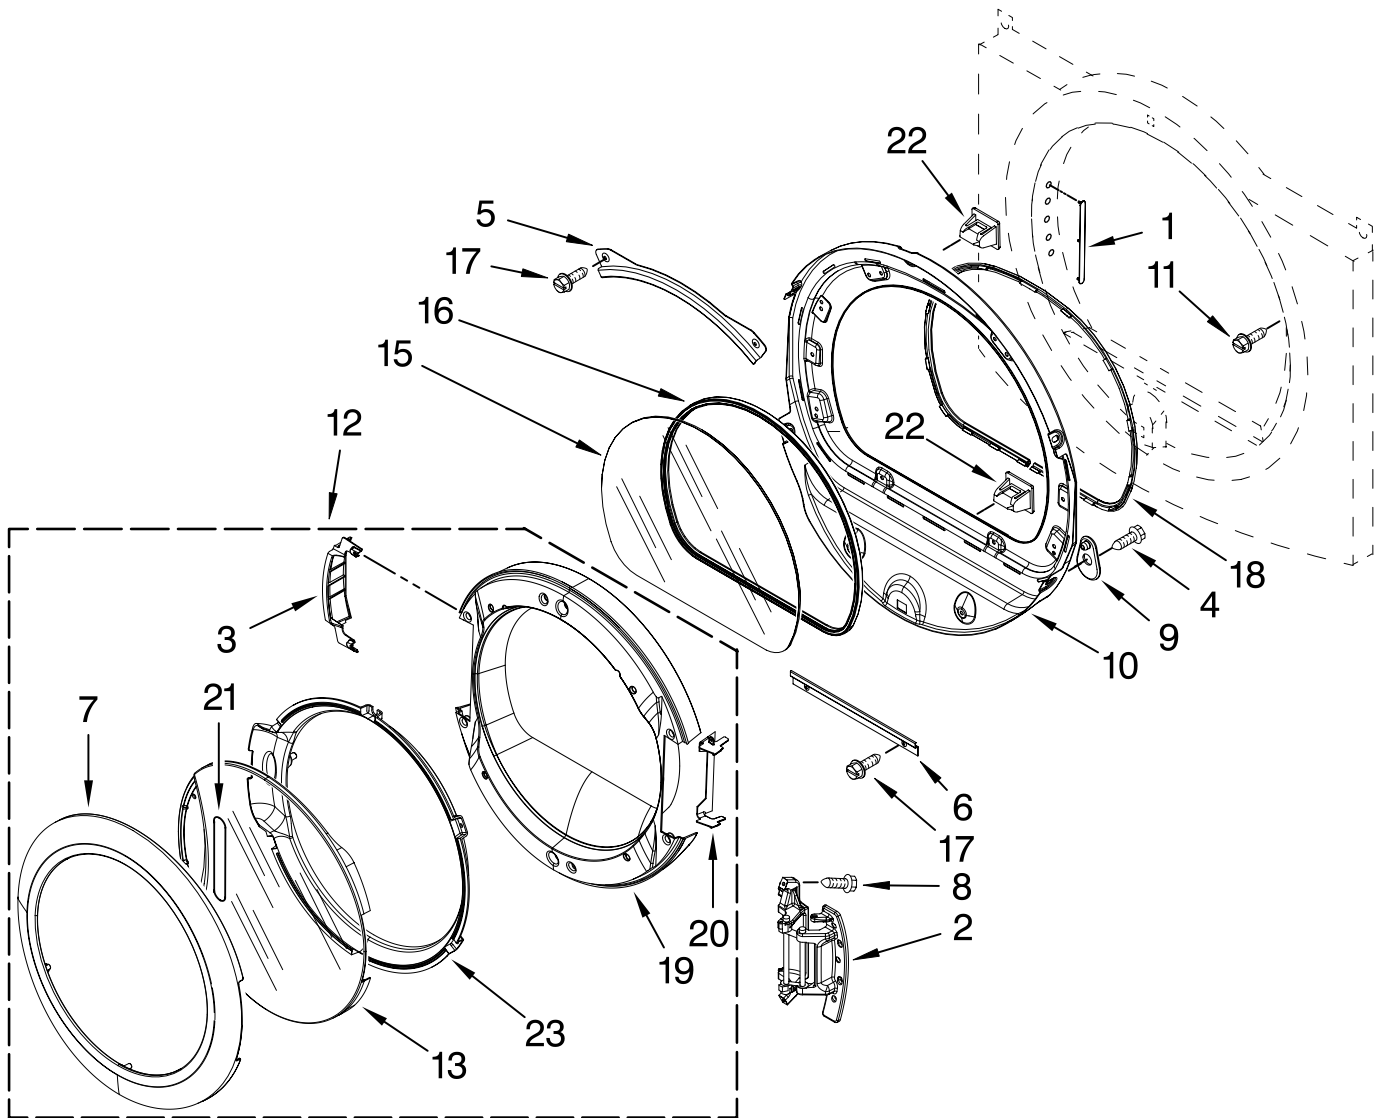

Illus. No.	Part No.	DESCRIPTION
1	8576353	Burner Assembly 60 Hz. (Type 1) (White Rodgers)
2	688617	Tube, Burner
3	694298	Bracket, Ignitor
4	686590	Ignitor
5	3393909	Screw & Washer (8-32 x 7/8)
6	343641	Screw, 10-16 x 1/2
7	3389871	Base, Burner
8	3387057	Screw, 8-18 x 3/8
9		Orifice, Burner Type 1 15418 Type 4 (Butane) 15422 Type 4 (Propane) 234867
10	8281914	Valve, Gas 60 Hz. (Complete) (Includes Pipe & Illus. #7).
11	694421	Screw, 8-32 x 1/2 (2)
12	694538	Bracket, Coil
13	694540	Coil, 60 Hz. (2 Terminal) (Main)
14	694539	Coil, 60 Hz. (Split) (3 Terminal) (Pilot Position)
15	694424	Leak, Limiter
16	694423	Screw, Regulator Adjustment
17	694422	Spring, Regulator
18	3390647	Screw, 8-18 x 1/2
20	239822	Plug, Pipe
25	3387561	Clamp, Pipe
26	3389889	Bracket, Support

Illus. No.	Part No.	DESCRIPTION
1	W10085210	Label, Hinge Hole
2	W10139920	Door Hinge Assembly
3	W10180119	Cover, Door Hinge
4	9742177	Screw, 8-18 x 5/8
5	8519356	Retainer-Window (Upper)
6	8519354	Retainer-Window (Lower)
7	W10193522	Handle Ring

Illus. No.	Part No.	DESCRIPTION
8	W10159996	Screw, 10-24 x 5/16
9	W10048910	Screw-Plug
10	8578229	Door Assembly (Inner) (Includes Illus. 14)
11	355515	Screw, 8-18 x 11/16
12	W10193530	Door, Outer
13	W10180117	Door Mask Assembly