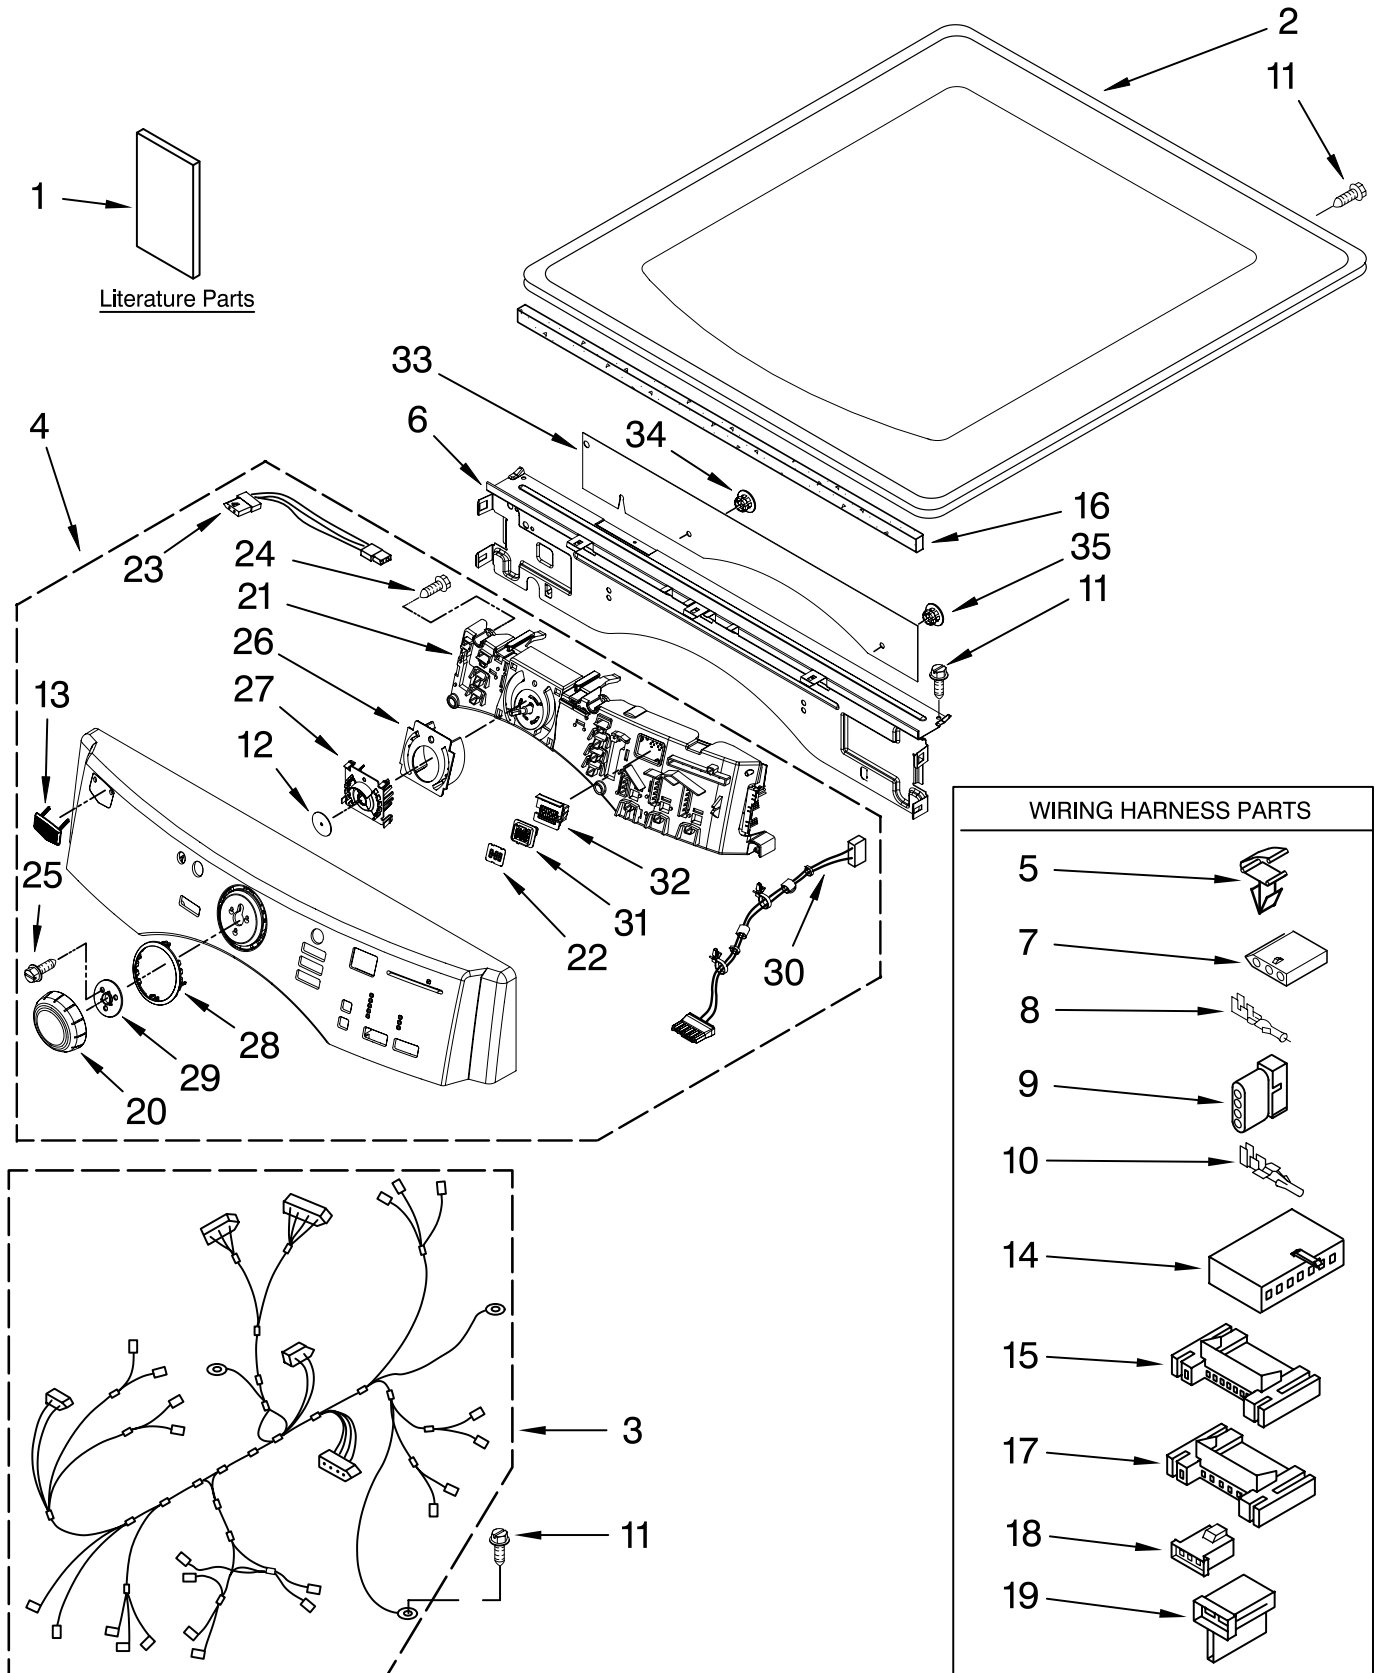

For Models: MGDE500VW0, MGDE500VP0, MGDE500VF0
(White) (Green Metallic) (Red)

FOR ORDERING INFORMATION REFER TO PARTS PRICE LIST