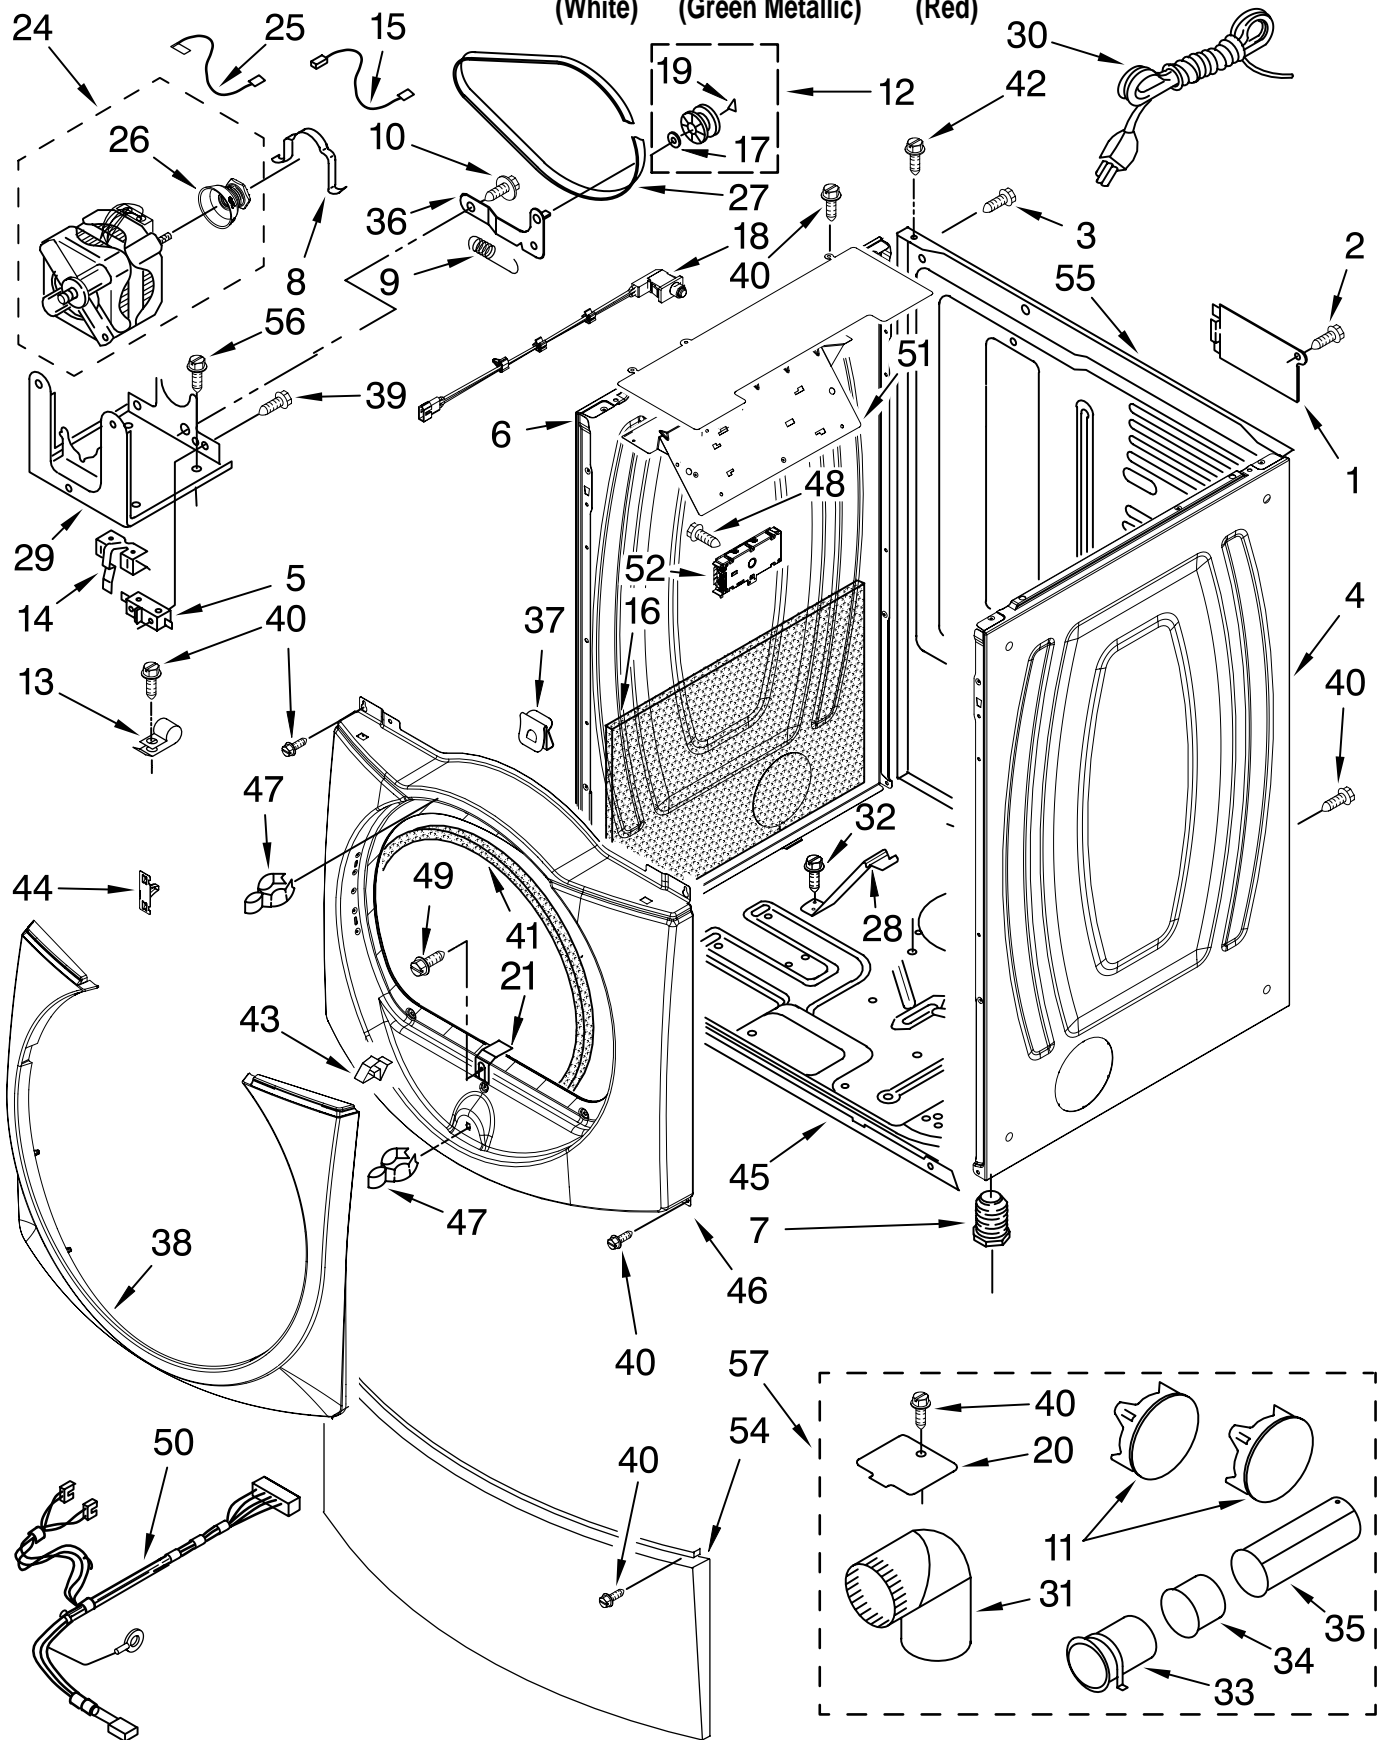

CABINET PARTS

For Models: MGDE500VW0, MGDE500VP0, MGDE500VF0
(White) (Green Metallic) (Red)

FOR ORDERING INFORMATION REFER TO PARTS PRICE LIST

CABINET PARTS

For Models: MGDE500VW0, MGDE500VP0, MGDE500VF0

(White) (Green Metallic) (Red)

Illus. No.	Part No.	DESCRIPTION	Illus. No.	Part No.	DESCRIPTION	Illus. No.	Part No.	DESCRIPTION
1	8317340	Cover, Terminal Block	18	W10128087	Assembly, Door Switch	40	3390647	Screw, 8-18 x 1/2
2	3390814	Screw, 8-18 x 3/8	19	690997	Tri Ring	41	3387242	Seal, Front Panel
3	8533974	Screw, 10-32 x 5/8 (Ground)	20	8066115	Cover-Plate	42	98139	Screw, 10-16 x 1/2
4		Panel, Side (R.H.)	21	8529053	Ramp, Door	43	8519459	Clip, Toe Panel
	W10192446	White	24	8538263	Motor Assembly 60 HZ.	44	W10129065	Trim-Clip Metal
	W10193958	Green Metallic				45	8519207	Base, Cabinet
	W10193957	Red	25	3398948	Wire, Jumper (Broken Belt Switch)	46		Front Panel (Includes Illus. 44)
5	3394881	Switch, Broken Belt	26	8578220	Pulley 60 HZ.		W10153275	White
6		Panel, Side (L.H.)	27	W10112954	Belt, Drive		W10193970	Green Metallic
	W10192435	White	28	8529757	Bracket, Burner		W10193967	Red
	W10193965	Green Metallic	29	3387118	Bracket, Motor	47	696144	Strike, Door (2)
	W10193954	Red	30	3401401	Cord, Power	48	90767	Screw, 8-18 x 3/8
7	3392100	Foot, Dryer	31	49026	4" - 90° Elbow	49	3357011	Screw, 10-16 x 1/2
	279810	Foot - Optional (Extended Length Package Of 2) (Not Included)	32	693995	Screw, 8-18 x 3/8	50	W10181464	Harness, Digital Interface
8	660658	Clamp, Motor (2)	33	8563747	Exhaust Pipe & Bracket	51	8563727	Bracket, Control
9	3387374	Spring, Idler	34	8563750	Exhaust Pipe (Short)	52	W10174746	Control Board
10	3389420	Retainer, Idler	35	8563749	Exhaust Pipe (Long)	54		Toe Panel
11		Plug, Multivent	36	3388674	Idler Bracket		W10116271	White
	697750	White	37	62825	Clip, S-Type (3)		W10193963	Green Metallic
	W10151499	Midnight Grey	38		Trim-Ring Assembly (Includes: Item 48)		W10193962	Red
12	3388672	Pulley Assembly		W10164746	White	Optional Parts Not Included		
13	3978776	Bracket, Gas Pipe		W10190564	Green Metallic	Dryer Exhaust Kit		
14	8066120	Lever, Snap Switch		W10190563	Red	(For Side & Bottom Venting)		
15	W10167612	Wire, Belt Switch	39	98129	Screw, 6-20 x 1 1/16	57	279818	White
16	W10128772	Sound Panel					W10186596	Midnight Grey
17	W10121334	Washer, Flat Plastic						

FOR ORDERING INFORMATION REFER TO PARTS PRICE LIST