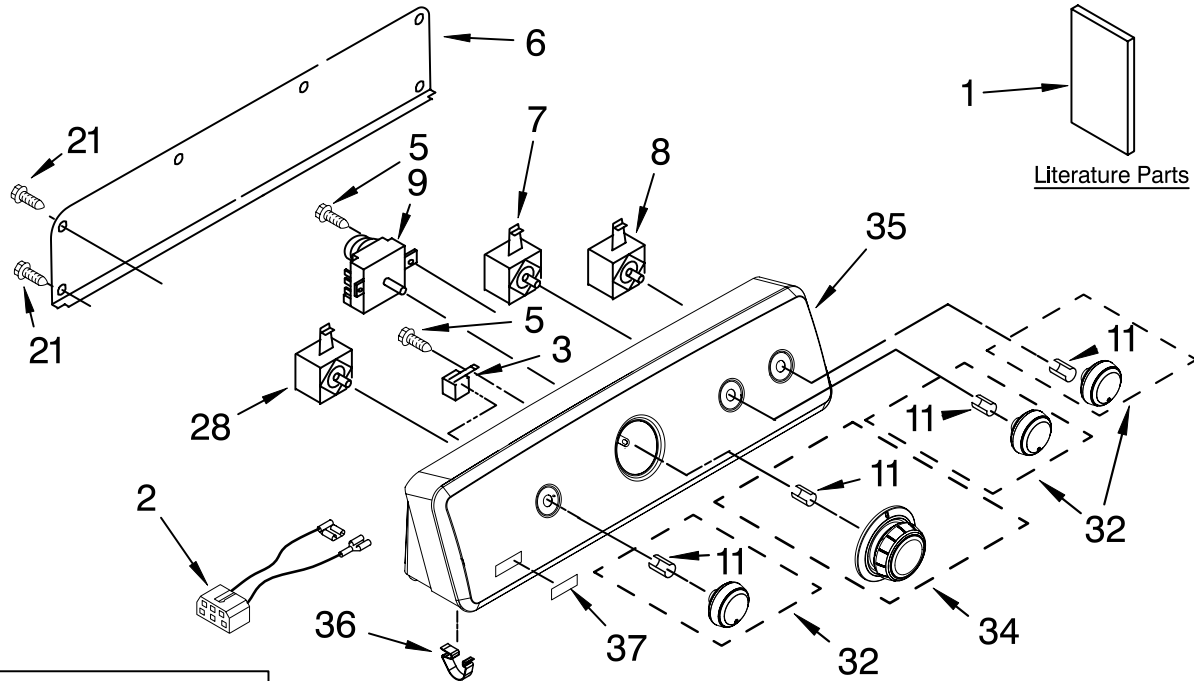

TOP AND CONSOLE PARTS

For Model: MGD5830TW0

(White)

29" GAS DRYER

Literature Parts

WIRING HARNESS PARTS

FOR ORDERING INFORMATION REFER TO PARTS PRICE LIST

TOP AND CONSOLE PARTS

For Model: MGD5830TW0

(White)

Illus. No.	Part No.	DESCRIPTION	Illus. No.	Part No.	DESCRIPTION	Illus. No.	Part No.	DESCRIPTION
1		Literature Parts Sheet,	10		Screen, Lint	26	3403499	Connector, 2-Position (Gas Valve)
	W10089171	Cycle Feature		8565972	White			
	W10088775	Use & Care Guide	11	8536939	Clip, Spring	27	3403498	Connector, 3-Position (Gas Valve)
	8578889	Wiring Diagram	12	359625	Screw, 8-18 x 1/2			
2	W10113080	Wire, Jumper (Buzzer On/Off)	13	688983	Screw, 8-18 x 5/8			
3	694419	Buzzer, Mini	14	W10112599	Top	28	3405156	Switch Rotary (Twist Mount)
4	W10118608	Seal, Harness	15	237446	Washer (Top/chute)	29	3395683	Connector, Motor
5	8533971	Screw, 8-18 x 5/8	16	W10113074	Harness, Wiring	30	3936144	Connector
6	W10112576	Panel, Rear Console	17	717252	Plug, 2-way	31	94614	Terminal, Female
7	3405155	Switch, Temperature	18	8565981	Bracket-Harness	32	W10110035	Knob, Control (3)
8	W10117655	Switch, Push-To-Start	19	3394427	Clip-Harness	33	3347243	Connector 6-Circuit
9	8566184	Timer Assembly 60 HZ.	20	337686	Screw, 8-18 x 3/4	34	W10110036	Timer, Knob
			21	693995	Screw, Hex Washer Head	35	W10086715	Console & Control Panel Assembly (Includes: Illus. 36 & 37)
			22	8558178	Control, Electronic			
			23	3391885	Connector, Edge	36	8312709	Clip-Console
			24	3397269	Connector-Timer	37	W10112569	Badge Assembly
			25	3401144	Connector, (PTS Relay)	38	W10112267	Foam Seal