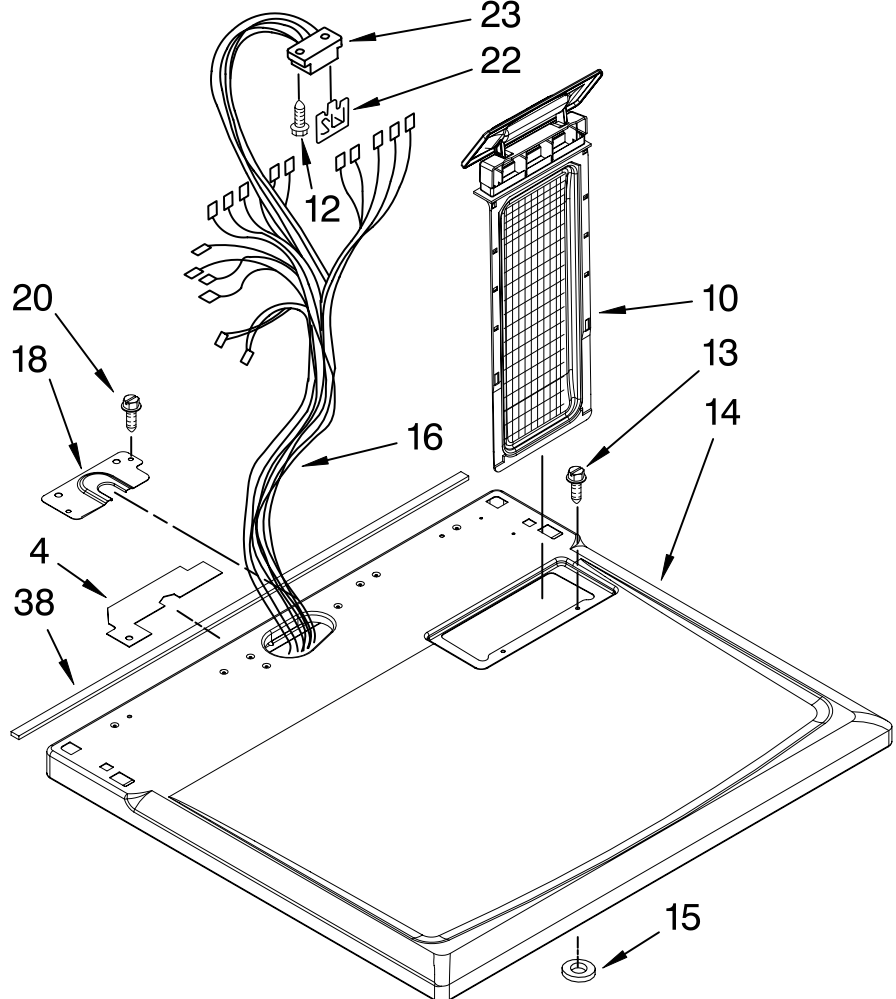

TOP AND CONSOLE PARTS

For Model: MGD5830TW0

(White)

29" GAS DRYER

Literature Parts

WIRING HARNESS PARTS

FOR ORDERING INFORMATION REFER TO PARTS PRICE LIST

TOP AND CONSOLE PARTS

For Model: MGD5830TW0

(White)

Illus. No.	Part No.	DESCRIPTION	Illus. No.	Part No.	DESCRIPTION	Illus. No.	Part No.	DESCRIPTION
1		Literature Parts Sheet,	10		Screen, Lint	26	3403499	Connector, 2-Position (Gas Valve)
	W10089171	Cycle Feature		8565972	White			
	W10088775	Use & Care Guide	11	8536939	Clip, Spring	27	3403498	Connector, 3-Position (Gas Valve)
	8578889	Wiring Diagram	12	359625	Screw, 8-18 x 1/2			
2	W10113080	Wire, Jumper (Buzzer On/Off)	13	688983	Screw, 8-18 x 5/8			
3	694419	Buzzer, Mini	14	W10112599	Top	28	3405156	Switch Rotary (Twist Mount)
4	W10118608	Seal, Harness	15	237446	Washer (Top/chute)	29	3395683	Connector, Motor
5	8533971	Screw, 8-18 x 5/8	16	W10113074	Harness, Wiring	30	3936144	Connector
6	W10112576	Panel, Rear Console	17	717252	Plug, 2-way	31	94614	Terminal, Female
7	3405155	Switch, Temperature	18	8565981	Bracket-Harness	32	W10110035	Knob, Control (3)
8	W10117655	Switch, Push-To-Start	19	3394427	Clip-Harness	33	3347243	Connector 6-Circuit
9	8566184	Timer Assembly 60 HZ.	20	337686	Screw, 8-18 x 3/4	34	W10110036	Timer, Knob
			21	693995	Screw, Hex Washer Head	35	W10086715	Console & Control Panel Assembly (Includes: Illus. 36 & 37)
			22	8558178	Control, Electronic			
			23	3391885	Connector, Edge	36	8312709	Clip-Console
			24	3397269	Connector-Timer	37	W10112569	Badge Assembly
			25	3401144	Connector, (PTS Relay)	38	W10112267	Foam Seal