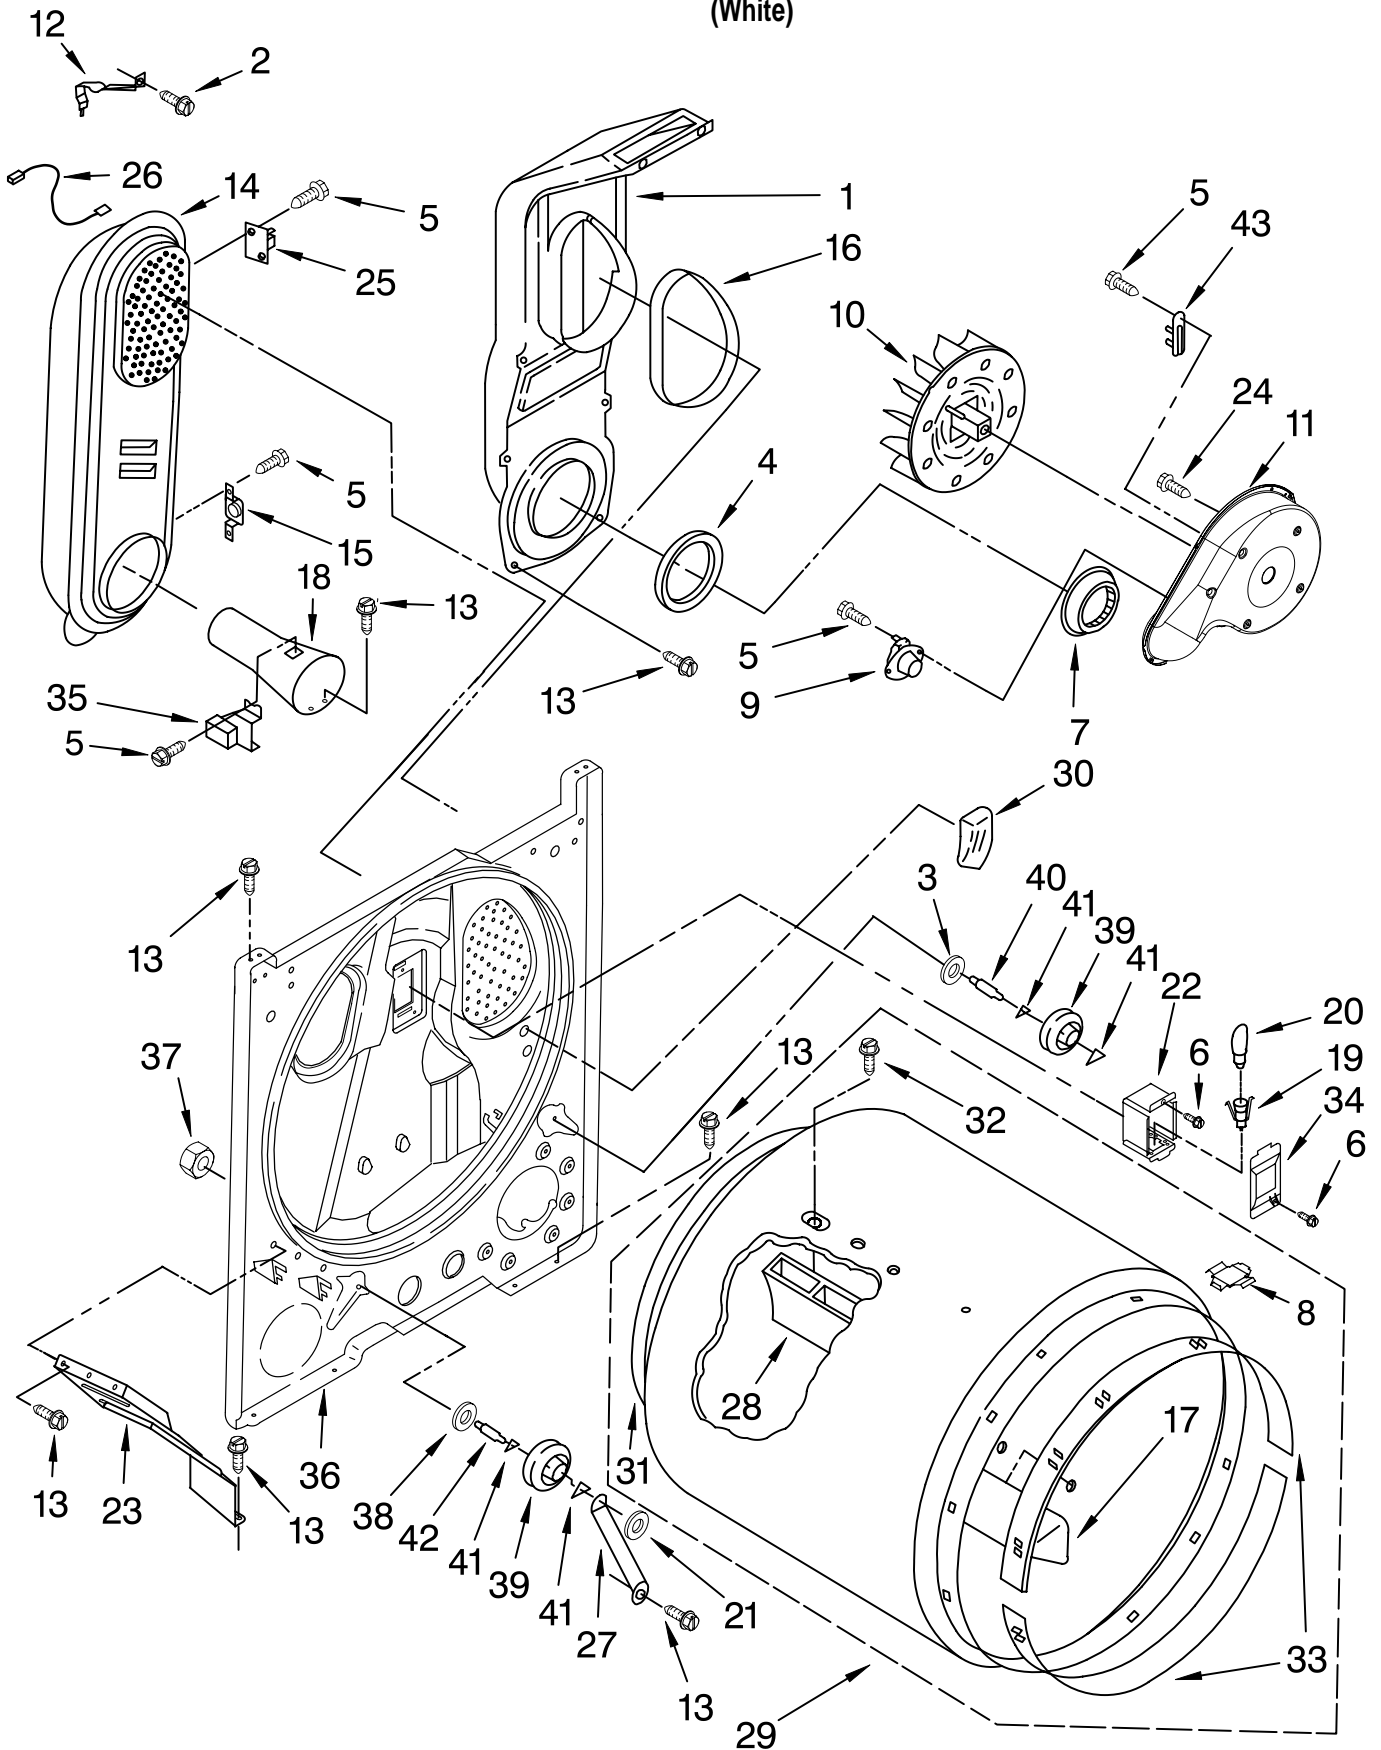

BULKHEAD PARTS

For Model: MGD5830TW0

(White)

FOR ORDERING INFORMATION REFER TO PARTS PRICE LIST

BULKHEAD PARTS

For Model: MGD5830TW0

(White)

<u>Illus. No.</u>	<u>Part No.</u>	<u>DESCRIPTION</u>
1	348368	Lint Chute Assembly
2	489463	Screw, 8-18 x 5/8
3	3388703	Washer-Support
4	347139	Seal, Lint Chute
5	90767	Screw, 8-18 x 3/8
6	487909	Screw, 8-15 x 1/2
7	696302	Shield, Exhaust
8	8066086	Drum Hole Plug
9	8318268	Thermostat, Internal-Bias
10	694089	Wheel, Blower
11	8577230	Housing, Blower
12	3398161	Clip
13	343641	Screw, 10-16 x 1/2
14	8530285	Box, Heater
15	3403140	Thermostat, 205°F (96°C)
16	339956	Seal
17	3403636	Baffle, Drum (1)
18	8066049	Funnel, Burner
19	W10136369	Socket Assembly
20	3406126	Bulb
21	90296	Clip
22	3977373	Bracket, Drum Light
23	3406022	Bracket, Bulkhead
24	3390647	Screw, 8-18 x 1/2
25	280010	Kit, Thermal Cut-Off (Includes Illus. 15)
26	3401707	Wire, Jumper
27	3976434	Bracket, Support
28	692490	Baffle, Drum (2)
29	695587	Drum Assembly
30	3976479	Pad, Sensor
31	3406130	Seal, Rear Drum
32	W10109200	Screw, 11-16 X 3/4
33	692526	Ring, Bearing
34	3402841	Lens, Drum Light
35	338906	Sensor, Radiant
36	3403414	Bulkhead
37	3359452	Nut, 3/8-16
38	348197	Washer, Support
39	3397590	Roller, Support
40	3399507	Shaft R.H.
41	690997	Ring, Tri
42	3399506	Shaft L.H.
43	3392519	Thermal Fuse (91C)

FOR ORDERING INFORMATION REFER TO PARTS PRICE LIST