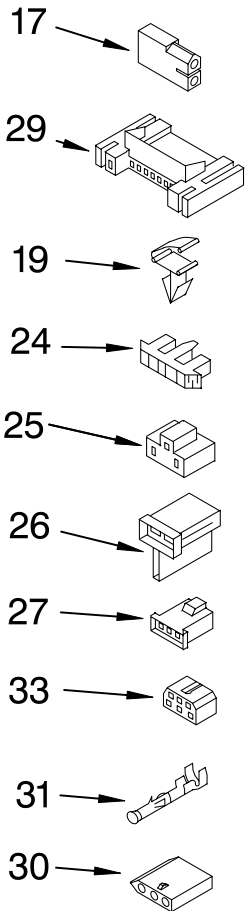

TOP AND CONSOLE PARTS

For Model: MGD5830TW0

(White)

29" GAS DRYER

Literature Parts

WIRING HARNESS PARTS

FOR ORDERING INFORMATION REFER TO PARTS PRICE LIST

TOP AND CONSOLE PARTS

Illus. No.	Part No.	DESCRIPTION	Illus. No.	Part No.	DESCRIPTION	Illus. No.	Part No.	DESCRIPTION
1	697776	Screw, 10–32 x 5/8 (External Ground)	17	660658	Clamp, Motor	31	3400500	Bolt, 5/16–18 x 3/4
2	343641	Screw, 10–16 x 1/2	18		Cabinet (Includes Illus. 4)	32	691366	Idler & Pulley Assembly
3	693995	Screw, Hex Head		8530603	White	33	3403431	Strike, Panel
4	8541400	Bracket, Cabinet	19	98234	Clip, Ground (2)	34	8318272	Burner Assembly 60 Hz. (See Pages 7 & 8 For Futher Burner Breakdown)
5	3396795	Cover, Block	20	18776	Lock, Front Top (2)			
6	3404162	Clamp, Motor (W/Shield)	21		Panel Front White			
7	3396805	Panel, Rear		3403447	White			
8	3403630	Plug–Strike	22	W10131364	Belt, Drive	35	3402341	Door, Rear
9	3980175	Clamp–Elbow	23	685203	Clip, Felt Pad (2)	36		Door, Front
10	3406107	Door Switch Assembly	24	3389441	Catch, Door Assembly		3402335	White Handle, Door
11	697773	Screw, 6–20 x 7/8	25	3405246	Seal, Door	37		
12	98669	Locator, Top	26	348780	Base, Motor		8565970	White
13	341029	Clamp–Pipe	27	342055	Screw, 8–18 x 1/2	38	3406129	Seal & Bearing Assembly
14	3404413	Plug–Hole	28	3405514	Hinge, Door	39		Plug, Front Panel
15	18849	Pad, Top Hinge	29	8066206	Motor Assembly 60 HZ.		3394975	White
16	3392100	Foot, Dryer	30	8066184	Pulley 60 Hz.	40	344020	Cord, Power
	279810	Foot–Optional (Extended Length) (Package of 2) (Not Included.)				41	3394083	Clip, Front Panel
						42	8066217	Hinge, Top (2)