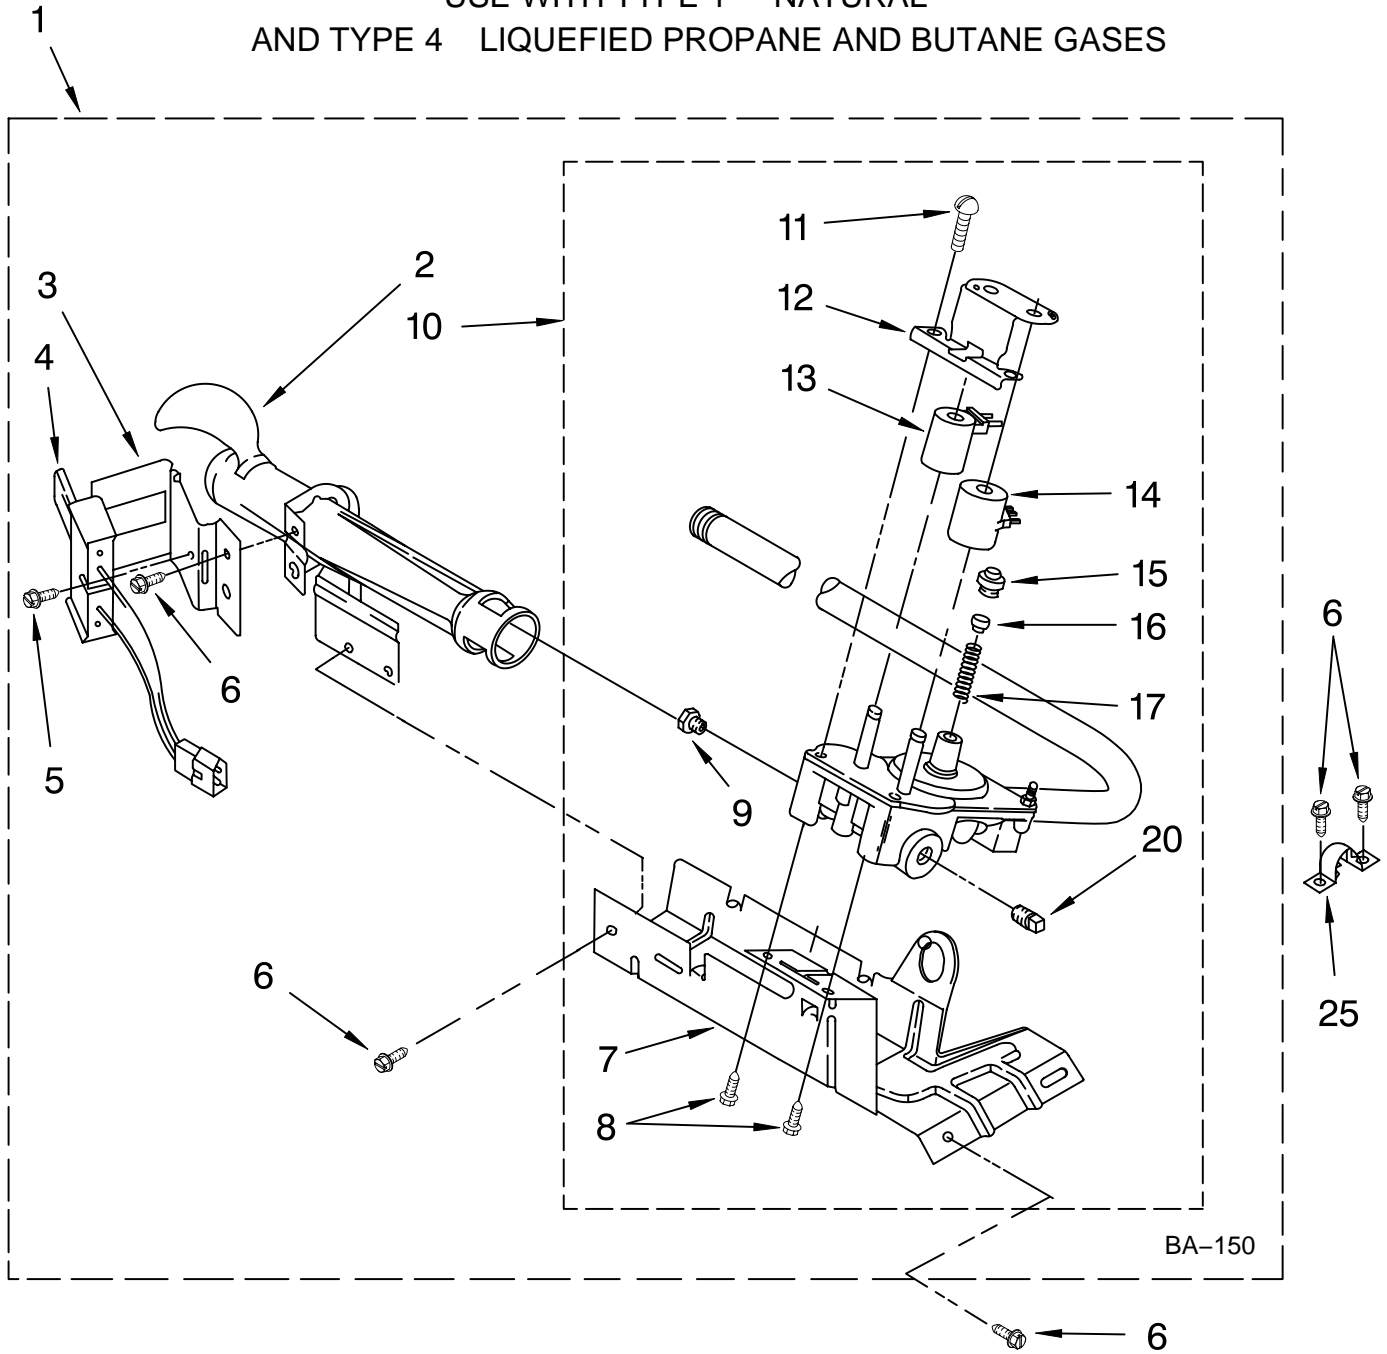

8318272 BURNER ASSEMBLY

For Model: MGD5830TW0

(White)

USE WITH TYPE 1 – NATURAL
AND TYPE 4 LIQUEFIED PROPANE AND BUTANE GASES

FOR ORDERING INFORMATION REFER TO PARTS PRICE LIST

8318272 BURNER ASSEMBLY

For Model: MGD5830TW0

(White)

USE WITH TYPE 1 – NATURAL
AND TYPE 4 LIQUEFIED PROPANE AND BUTANE GASES

Illus. No.	Part No.	DESCRIPTION
1	8318272	Burner Assembly 60 Hz. (Type 1) (White Rodgers)
2	688617	Tube, Burner
3	694298	Bracket, Ignitor
4	686590	Ignitor
5	3393909	Screw & Washer (8-32 x 5/8)
6	343641	Screw, 10-16 x 1/2
7	693986	Base, Burner
8	3387057	Screw, 8-18 x 3/8
9		Orifice, Burner 234826 Type 1 229742 Type 4 (Butane) 234868 Type 4 (Propane)
10	8318277	Valve, 60 Hz. (Includes Pipe & Illus. #7)
11	694421	Screw, 8-32 x 1/2 (2)
12	694538	Bracket, Coil
13	694540	Coil, 60 Hz. (2 Terminal) (Main)
14	694539	Coil, 60 Hz. (Split) (3 Terminal) (Pilot Position)
15	694424	Leak Limiter
16	694423	Screw, Regulator Adjustment
17	694422	Spring, Regulator
20	239822	Plug, Pipe
25	341029	Clamp, Pipe

Following Parts Not Illustrated

694572 Conversion Kit
(Type 1)
to Type (4) L.P.G.

BA-150

FOR ORDERING INFORMATION REFER TO PARTS PRICE LIST