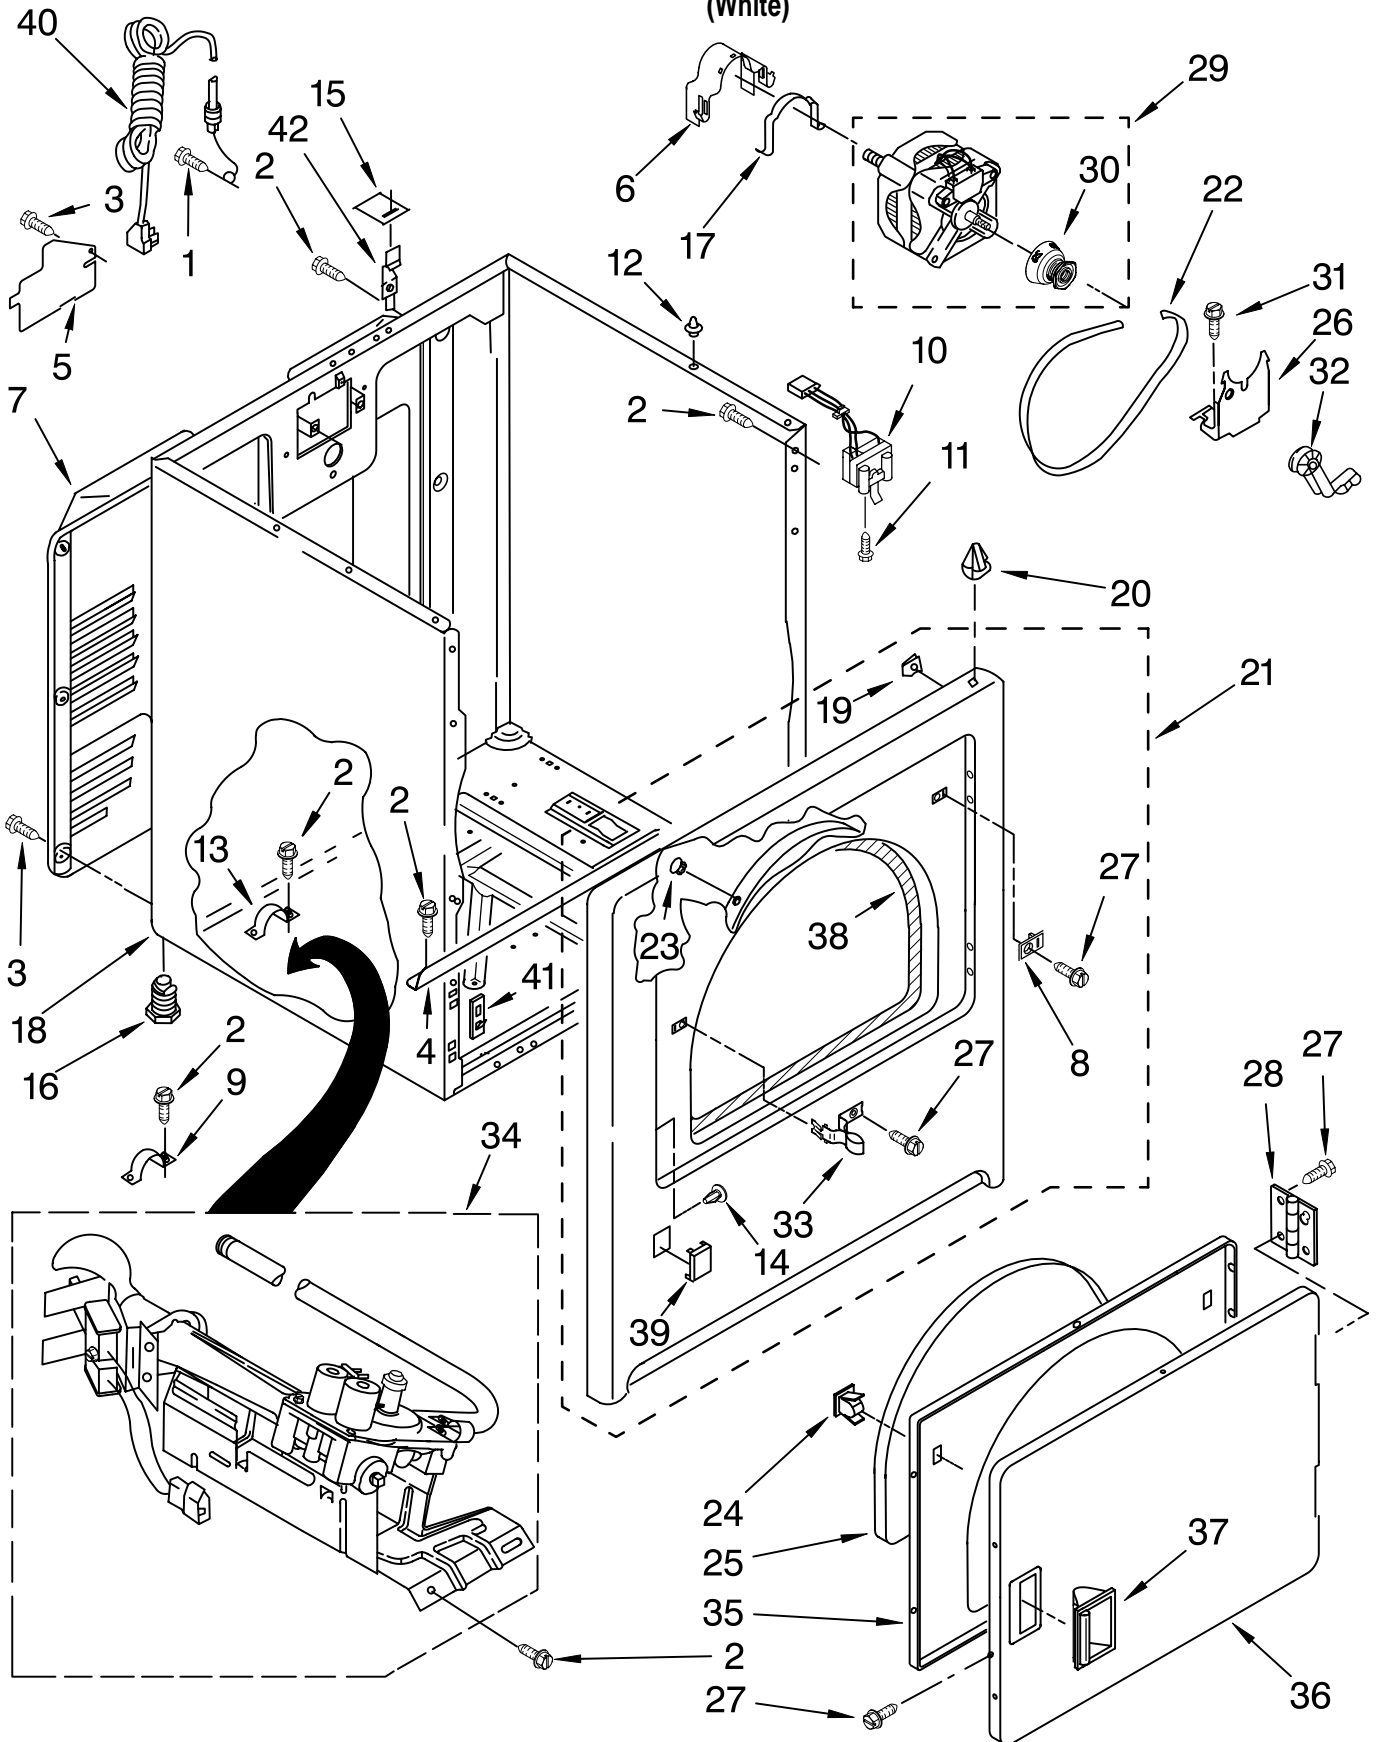

CABINET PARTS

For Model: MGD5830TW0

(White)

FOR ORDERING INFORMATION REFER TO PARTS PRICE LIST

CABINET PARTS

For Model: MGD5830TW0

(White)

Illus. No.	Part No.	DESCRIPTION	Illus. No.	Part No.	DESCRIPTION	Illus. No.	Part No.	DESCRIPTION
1	697776	Screw, 10–32 x 5/8 (External Ground)	17	660658	Clamp, Motor	31	3400500	Bolt, 5/16–18 x 3/4
2	343641	Screw, 10–16 x 1/2	18		Cabinet (Includes Illus. 4)	32	691366	Idler & Pulley Assembly
3	693995	Screw, Hex Head		8530603	White	33	3403431	Strike, Panel
4	8541400	Bracket, Cabinet	19	98234	Clip, Ground (2)	34	8318272	Burner Assembly 60 Hz. (See Pages 7 & 8 For Futher Burner Breakdown)
5	3396795	Cover, Block	20	18776	Lock, Front Top (2)			
6	3404162	Clamp, Motor (W/Shield)	21		Panel Front White			
7	3396805	Panel, Rear		3403447	White			
8	3403630	Plug–Strike	22	W10131364	Belt, Drive	35	3402341	Door, Rear
9	3980175	Clamp–Elbow	23	685203	Clip, Felt Pad (2)	36		Door, Front
10	3406107	Door Switch Assembly	24	3389441	Catch, Door Assembly		3402335	White Handle, Door
11	697773	Screw, 6–20 x 7/8	25	3405246	Seal, Door	37		
12	98669	Locator, Top	26	348780	Base, Motor		8565970	White
13	341029	Clamp–Pipe	27	342055	Screw, 8–18 x 1/2	38	3406129	Seal & Bearing Assembly
14	3404413	Plug–Hole	28	3405514	Hinge, Door	39		Plug, Front Panel
15	18849	Pad, Top Hinge	29	8066206	Motor Assembly 60 HZ.		3394975	White
16	3392100	Foot, Dryer	30	8066184	Pulley 60 Hz.	40	344020	Cord, Power
	279810	Foot–Optional (Extended Length) (Package of 2) (Not Included.)				41	3394083	Clip, Front Panel
						42	8066217	Hinge, Top (2)

FOR ORDERING INFORMATION REFER TO PARTS PRICE LIST