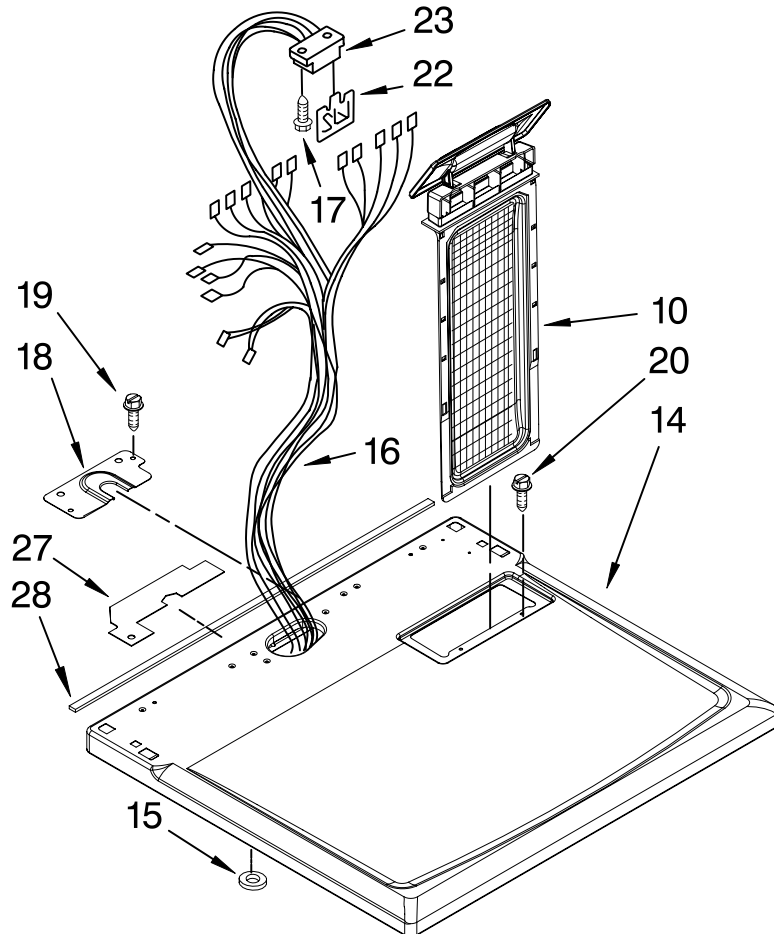

TOP AND CONSOLE PARTS

For Model: MGD580TWO
(White)

WIRING HARNESS PARTS

FOR ORDERING INFORMATION REFER TO PARTS PRICE LIST

TOP AND CONSOLE PARTS

For Model: MGD5800TWO
(White)

Illus. No.	Part No.	DESCRIPTION	Illus. No.	Part No.	DESCRIPTION	Illus. No.	Part No.	DESCRIPTION
1		Literature Parts	10		Screen, Lint	26	W10112569	Badge Assembly
	W10150648	Sheet,		8565972	White	27	W10118608	Seal, Harness
		Cycle Feature	11	8536939	Clip, Spring	28	W10112267	Seal, Foam
	W10151609	Use & Care Guide	12	W10110035	Knob, Control (3)			Console Bracket
	W10118081	Wiring Diagram	13	W10110036	Knob, Timer	29	717252	Plug, 2-Way
2	W10113080	Wire, Jumper (Buzzer On/Off)	14	W10112599	Top	30	3395683	Connector, Motor
3	694419	Buzzer, Mini	15	237446	Washer (Top/chute)	31	3394427	Clip, Harness
4	W10086711	Console & Shell Assembly (Includes Items 25 & 26)	16	W10120796	Harness, Wiring	32	3397269	Connector, Timer
5	8533971	Screw, 8-18 x 5/8	17	359625	Screw, 8-18 x 1/2	33	3401144	Connector (PTS Relay)
6	W10112576	Panel, Rear Console	18	8565981	Bracket-Harness	34	3403499	Connector, 2- Position (Gas Valve)
7	8530169	Switch, Temperature	19	337686	Screw, 8-18 x 3/4	35	3403498	Connector, 3-Position (Gas Valve)
8	W10117655	Switch, Push-To-Start	20	688983	Screw, 8-18 x 5/8	36	3347243	Connector, 6-Circuit
9	8566184	Timer Assembly 60 HZ.	21	693995	Screw, Hex Washer Head	37	94614	Terminal, Female
			22	8558178	Control, Electronic	38	3936144	Connector
			23	3391885	Connector, Edge			
			24	3405156	Switch, Rotary (Twist Mount)			
			25	8312709	Clip, Console			