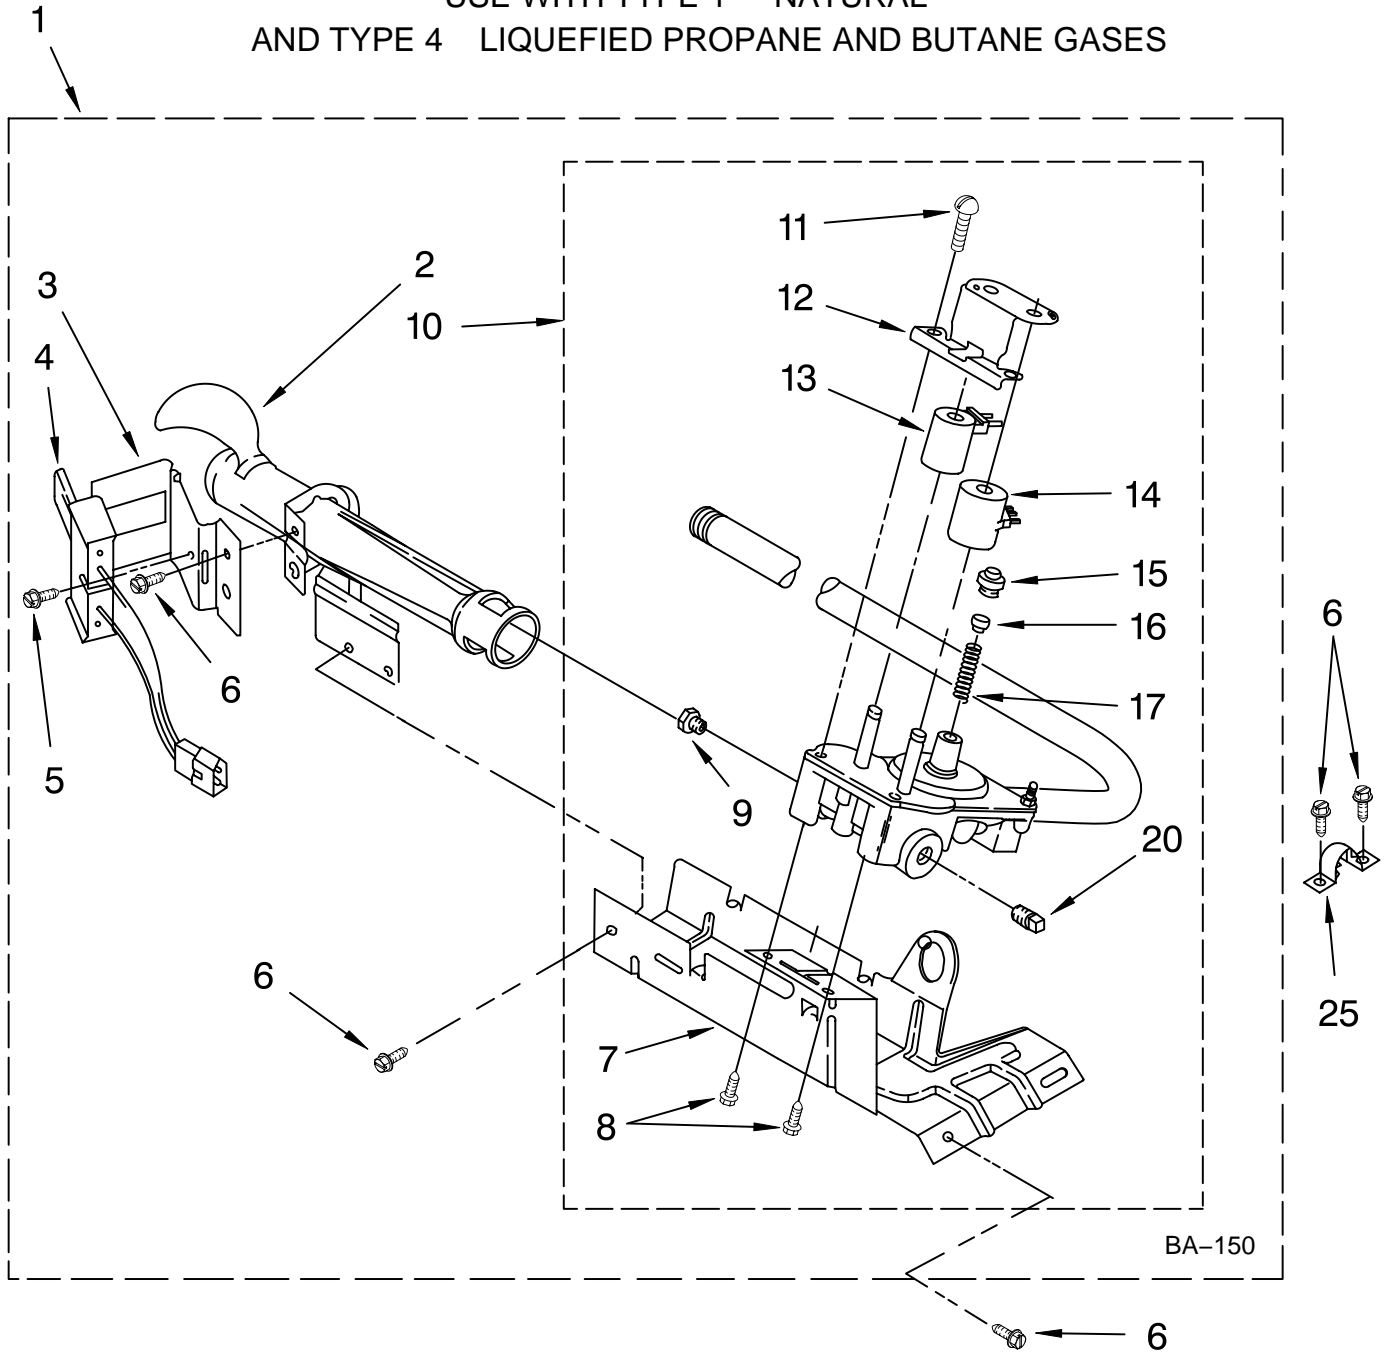

8318272 BURNER ASSEMBLY

For Model: MGD5800TW0
(White)

USE WITH TYPE 1 – NATURAL
AND TYPE 4 LIQUEFIED PROPANE AND BUTANE GASES

FOR ORDERING INFORMATION REFER TO PARTS PRICE LIST

8318272 BURNER ASSEMBLY

For Model: MGD5800TW0
(White)

USE WITH TYPE 1 – NATURAL
AND TYPE 4 LIQUEFIED PROPANE AND BUTANE GASES

Illus. No.	Part No.	DESCRIPTION
1	8318272	Burner Assembly 60 Hz. (Type 1) (White Rodgers)
2	688617	Tube, Burner
3	694298	Bracket, Ignitor
4	686590	Ignitor
5	3393909	Screw & Washer (8-32 x 5/8)
6	343641	Screw, 10-16 x 1/2
7	693986	Base, Burner
8	3387057	Screw, 8-18 x 3/8
9		Orifice, Burner Type 1 234826 Type 4 (Butane) 229742 Type 4 (Propane) 234868
10	8318277	Valve, 60 Hz. (Includes Pipe & Illus. #7)
11	694421	Screw, 8-32 x 1/2 (2)
12	694538	Bracket, Coil
13	694540	Coil, 60 Hz. (2 Terminal) (Main)
14	694539	Coil, 60 Hz. (Split) (3 Terminal) (Pilot Position)
15	694424	Leak Limiter
16	694423	Screw, Regulator Adjustment
17	694422	Spring, Regulator
20	239822	Plug, Pipe
25	341029	Clamp, Pipe

Following Parts Not Illustrated

694572 Conversion Kit
(Type 1)
to Type (4) L.P.G.

BA-150

FOR ORDERING INFORMATION REFER TO PARTS PRICE LIST