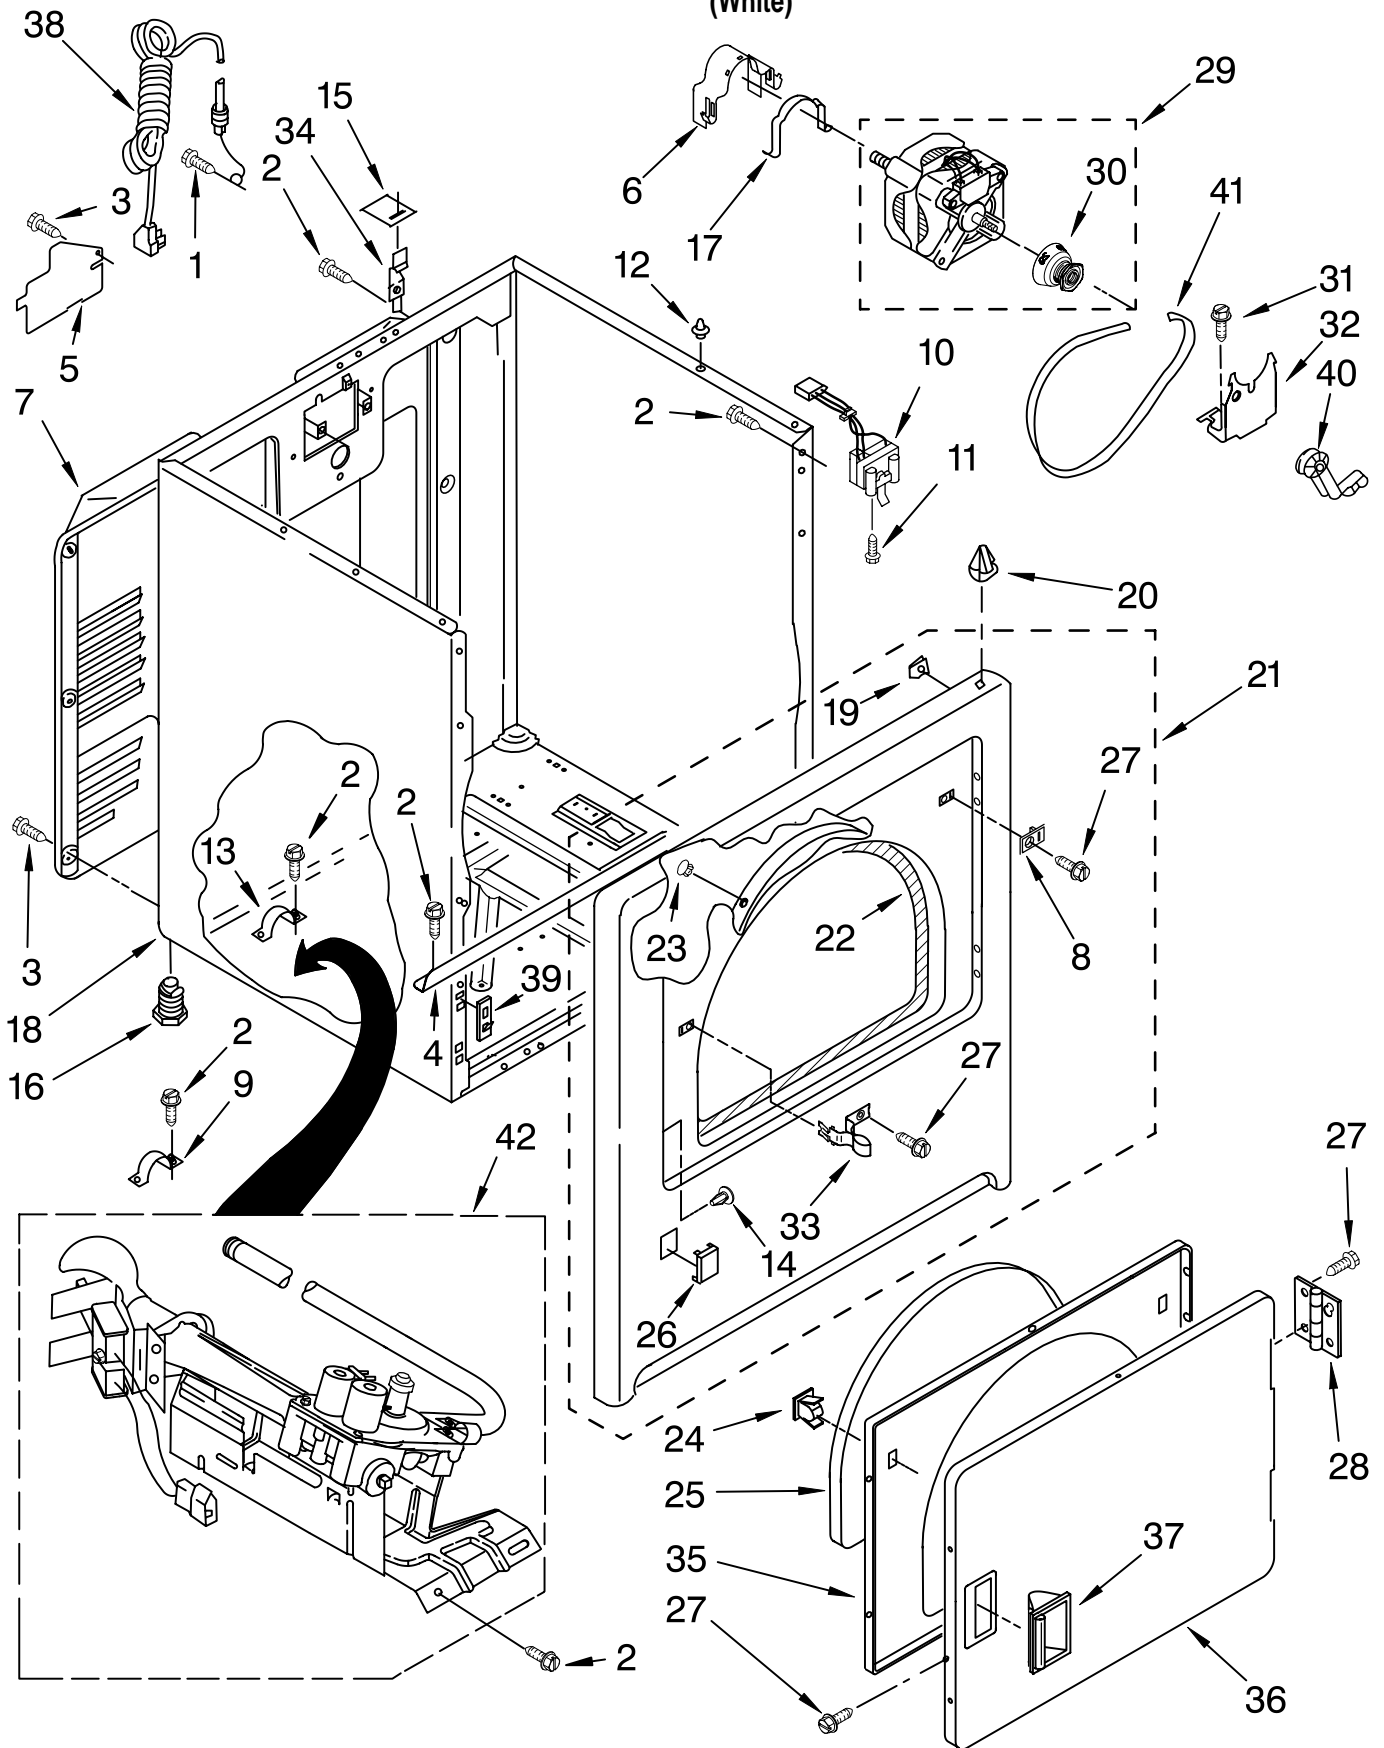

CABINET PARTS

For Model: MGD580TW0

(White)

FOR ORDERING INFORMATION REFER TO PARTS PRICE LIST

CABINET PARTS

For Model: MGD5800TWO
(White)

Illus. No.	Part No.	DESCRIPTION	Illus. No.	Part No.	DESCRIPTION	Illus. No.	Part No.	DESCRIPTION
1	697776	Screw, 10-32 x 5/8 (External Ground)	16	3392100	Foot, Dryer	29	8066206	Motor Assembly 60 HZ.
2	343641	Screw, 10-16 x 1/2		279810	Foot-Optional (Extended Length)	30	8066184	Pulley 60 Hz.
3	693995	Screw, Hex Head			(Package of 2) (Not Included.)	31	3400500	Bolt, 5/16-18 x 3/4
4	8541400	Bracket, Cabinet	17	660658	Clamp, Motor	32	348780	Base, Motor
5	3396795	Cover, Block	18	8530603	Cabinet (Includes Item 4)	33	3403431	Strike, Panel
6	3404162	Clamp, Motor (W/Shield)	19	98234	Clip, Ground (2)	34	8066217	Hinge, Top (2)
7	3396805	Panel, Rear	20	18776	Lock, Front Top (2)	35	3402341	Door, Rear
8	3403630	Plug-Strike	21		Panel Front	36	3402335	Door, Front
9	3980175	Clamp-Elbow		3403447	White	37	8565970	Handle, Door
10	3406107	Door Switch Assembly	22	3406129	Seal & Bearing Assembly	38	344020	Cord, Power
11	697773	Screw, 6-20 x 7/8	23	685203	Clip, Felt Pad (2)	39	3394083	Clip, Front Panel
12	98669	Locator, Top	24	3389441	Catch, Door Assembly	40	691366	Idler & Pulley Assembly
13	341029	Clamp-Pipe	25	3405246	Seal, Door	41	W10131364	Belt, Drive
14	3404413	Plug-Hole	26	3394975	Plug, Front Panel	42	8318272	Burner Assembly, 60 Hz.
15	18849	Pad, Top Hinge	27	342055	Screw, 8-18 x 1/2			(See Pages 7 & 8 For Further Burner Breakdown)
			28	3405514	Hinge, Door			

FOR ORDERING INFORMATION REFER TO PARTS PRICE LIST