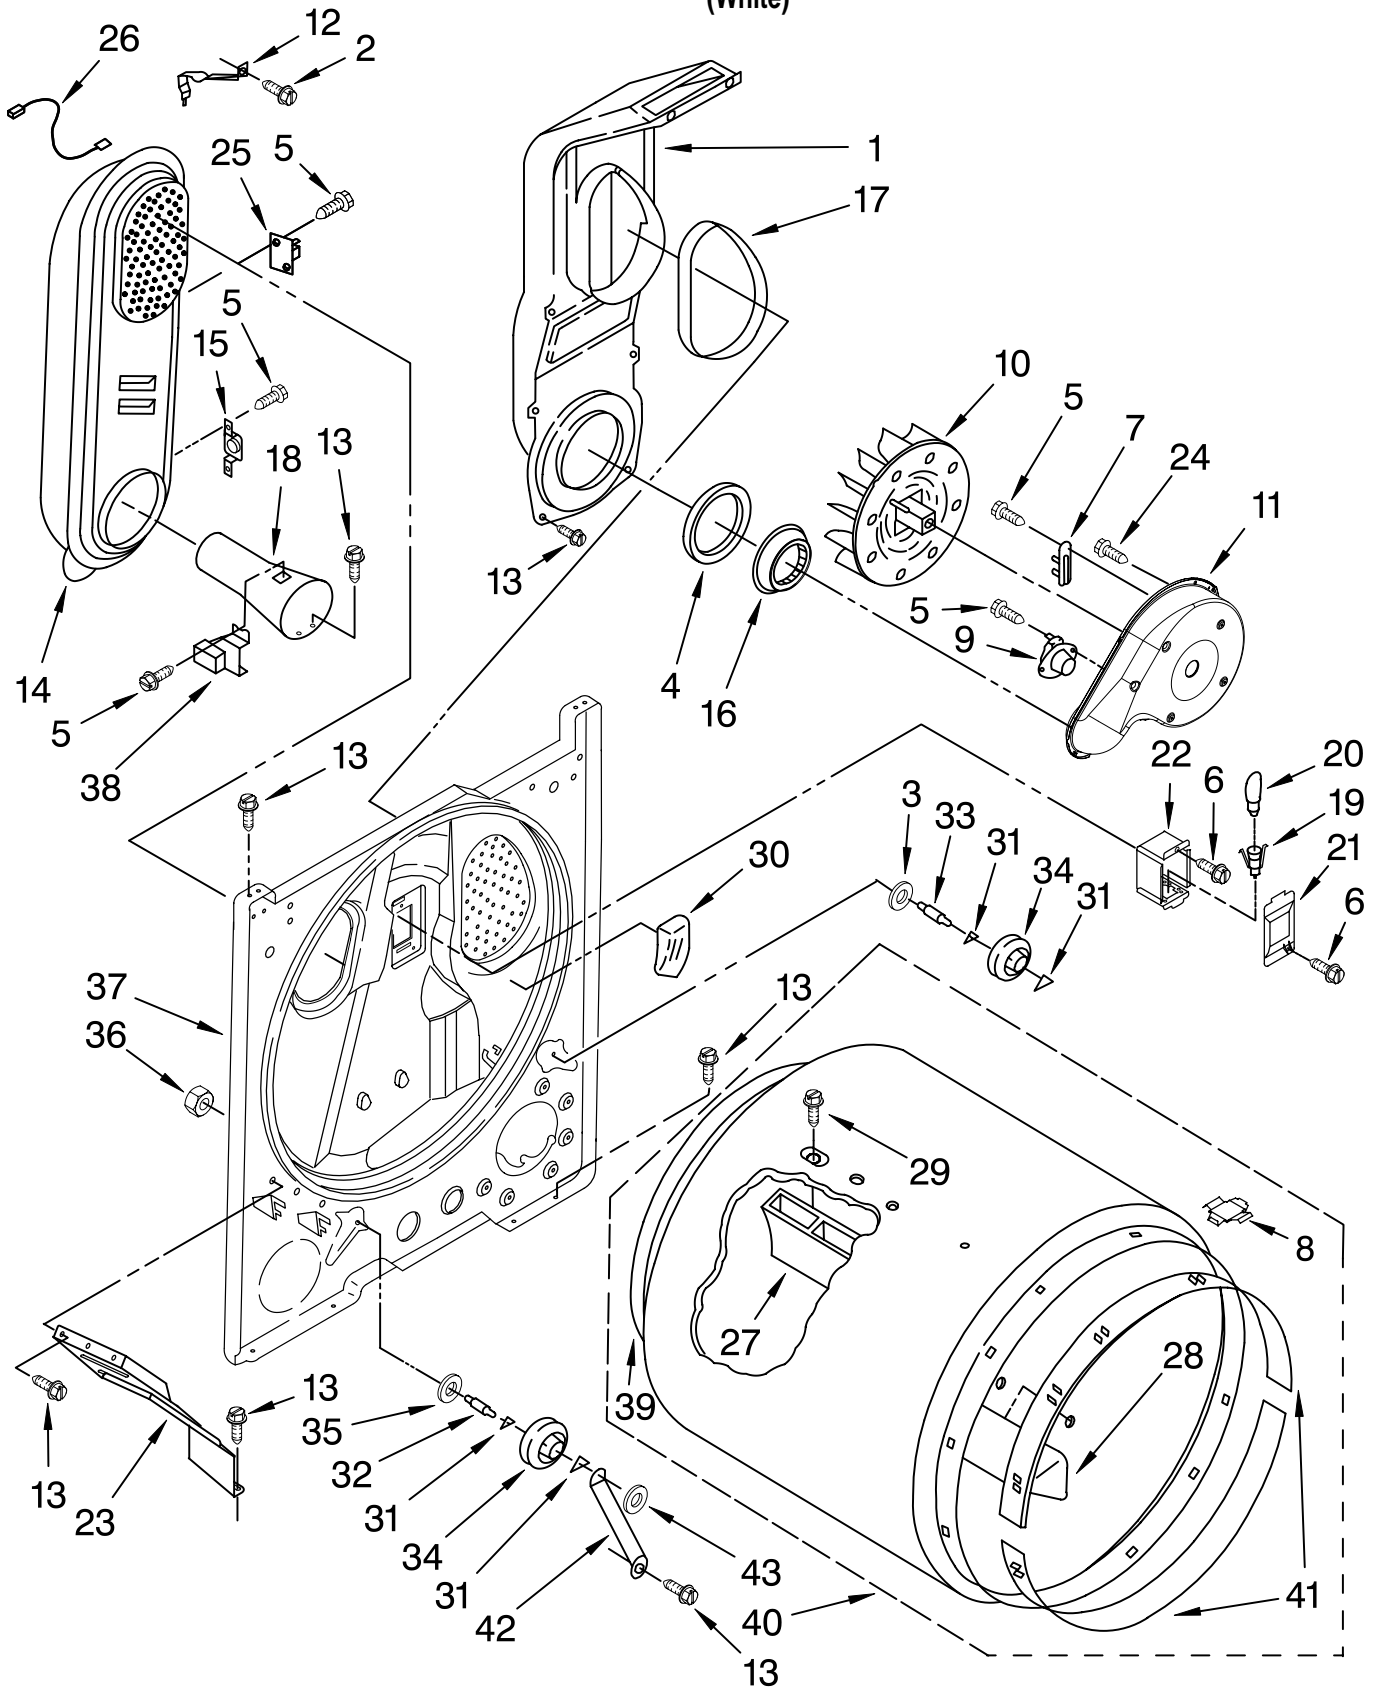

BULKHEAD PARTS

For Model: MGD5800TW0
(White)

FOR ORDERING INFORMATION REFER TO PARTS PRICE LIST

BULKHEAD PARTS

For Model: MGD5800TW0
(White)

<u>Illus.</u> <u>No.</u>	<u>Part</u> <u>No.</u>	<u>DESCRIPTION</u>
1	348368	Lint Chute Assembly
2	489463	Screw, 8-18 x 5/8
3	3388703	Washer-Support
4	347139	Seal, Lint Chute
5	90767	Screw, 8-18 x 3/8
6	487909	Screw, 8-15 x 1/2
7	3392519	Fuse, Thermal (91 C)
8	8066086	Drum Hole Plug
9	8318268	Thermostat, Internal-Bias
10	694089	Wheel, Blower
11	8577230	Housing, Blower
12	3398161	Clip
13	343641	Screw, 10-16 x 1/2
14	8530285	Box, Heater
15	3403140	Thermostat, 205°F (96°C)
16	696302	Shield, Exhaust
17	339956	Seal
18	8066049	Funnel, Burner
19	W10136369	Socket Assembly
20	3406126	Bulb
21	3402841	Lens, Drum Light
22	3977373	Bracket, Drum Light
23	3406022	Bracket, Bulkhead
24	3390647	Screw, 8-18 x 1/2
25	3977394	Kit, Thermal Cut-Off (Includes Item 15)
26	3401707	Wire, Jumper
27	692490	Baffle, Drum (2)
28	3403636	Baffle, Drum (1)
29	W10109200	Screw, 11-16 x 3/4
30	3976479	Pad, Sensor
31	690997	Ring, Tri
32	3399506	Shaft, L.H.
33	3399507	Shaft, R.H.
34	3397590	Roller, Support
35	348197	Washer, Support
36	3359452	Nut, 3/8-16
37	3403414	Bulkhead
38	338906	Sensor, Radiant
39	3406130	Seal, Rear Drum
40	695587	Drum Assembly
41	692526	Ring, Bearing
42	3976434	Bracket, Support
43	90296	Clip

FOR ORDERING INFORMATION REFER TO PARTS PRICE LIST