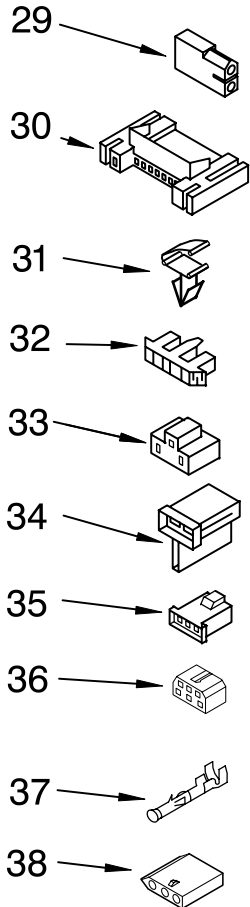

TOP AND CONSOLE PARTS

For Model: MGD580TWO
(White)

WIRING HARNESS PARTS

FOR ORDERING INFORMATION REFER TO PARTS PRICE LIST

TOP AND CONSOLE PARTS

For Model: MGD5800TWO
(White)

Illus. No.	Part No.	DESCRIPTION	Illus. No.	Part No.	DESCRIPTION	Illus. No.	Part No.	DESCRIPTION
1		Literature Parts	10		Screen, Lint	26	W10112569	Badge Assembly
	W10150648	Sheet,		8565972	White	27	W10118608	Seal, Harness
		Cycle Feature	11	8536939	Clip, Spring	28	W10112267	Seal, Foam
	W10151609	Use & Care Guide	12	W10110035	Knob, Control (3)			Console Bracket
	W10118081	Wiring Diagram	13	W10110036	Knob, Timer	29	717252	Plug, 2-Way
2	W10113080	Wire, Jumper (Buzzer On/Off)	14	W10112599	Top	30	3395683	Connector, Motor
3	694419	Buzzer, Mini	15	237446	Washer (Top/chute)	31	3394427	Clip, Harness
4	W10086711	Console & Shell Assembly (Includes Items 25 & 26)	16	W10120796	Harness, Wiring	32	3397269	Connector, Timer
5	8533971	Screw, 8-18 x 5/8	17	359625	Screw, 8-18 x 1/2	33	3401144	Connector (PTS Relay)
6	W10112576	Panel, Rear Console	18	8565981	Bracket-Harness	34	3403499	Connector, 2- Position (Gas Valve)
7	8530169	Switch, Temperature	19	337686	Screw, 8-18 x 3/4	35	3403498	Connector, 3-Position (Gas Valve)
8	W10117655	Switch, Push-To-Start	20	688983	Screw, 8-18 x 5/8	36	3347243	Connector, 6-Circuit
9	8566184	Timer Assembly 60 HZ.	21	693995	Screw, Hex Washer Head	37	94614	Terminal, Female
			22	8558178	Control, Electronic	38	3936144	Connector
			23	3391885	Connector, Edge			
			24	3405156	Switch, Rotary (Twist Mount)			
			25	8312709	Clip, Console			