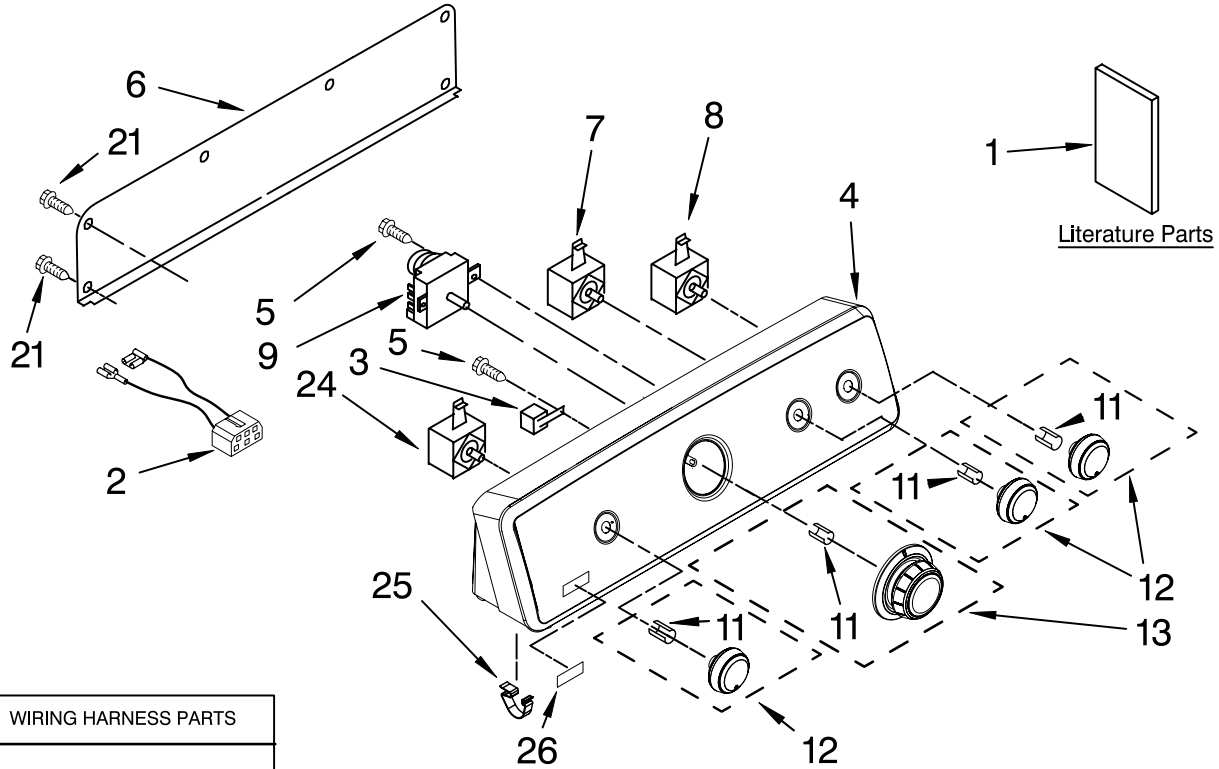

TOP AND CONSOLE PARTS

For Model: MGD580TWO
(White)

WIRING HARNESS PARTS

FOR ORDERING INFORMATION REFER TO PARTS PRICE LIST

TOP AND CONSOLE PARTS

For Model: MGD5800TWO
(White)

Illus. No.	Part No.	DESCRIPTION	Illus. No.	Part No.	DESCRIPTION	Illus. No.	Part No.	DESCRIPTION
1		Literature Parts	10		Screen, Lint	26	W10112569	Badge Assembly
	W10150648	Sheet,		8565972	White	27	W10118608	Seal, Harness
		Cycle Feature	11	8536939	Clip, Spring	28	W10112267	Seal, Foam
	W10151609	Use & Care Guide	12	W10110035	Knob, Control (3)			Console Bracket
	W10118081	Wiring Diagram	13	W10110036	Knob, Timer	29	717252	Plug, 2-Way
2	W10113080	Wire, Jumper (Buzzer On/Off)	14	W10112599	Top	30	3395683	Connector, Motor
3	694419	Buzzer, Mini	15	237446	Washer (Top/chute)	31	3394427	Clip, Harness
4	W10086711	Console & Shell Assembly (Includes Items 25 & 26)	16	W10120796	Harness, Wiring	32	3397269	Connector, Timer
5	8533971	Screw, 8-18 x 5/8	17	359625	Screw, 8-18 x 1/2	33	3401144	Connector (PTS Relay)
6	W10112576	Panel, Rear Console	18	8565981	Bracket-Harness	34	3403499	Connector, 2- Position (Gas Valve)
7	8530169	Switch, Temperature	19	337686	Screw, 8-18 x 3/4	35	3403498	Connector, 3-Position (Gas Valve)
8	W10117655	Switch, Push-To-Start	20	688983	Screw, 8-18 x 5/8	36	3347243	Connector, 6-Circuit
9	8566184	Timer Assembly 60 HZ.	21	693995	Screw, Hex Washer Head	37	94614	Terminal, Female
			22	8558178	Control, Electronic	38	3936144	Connector
			23	3391885	Connector, Edge			
			24	3405156	Switch, Rotary (Twist Mount)			
			25	8312709	Clip, Console			