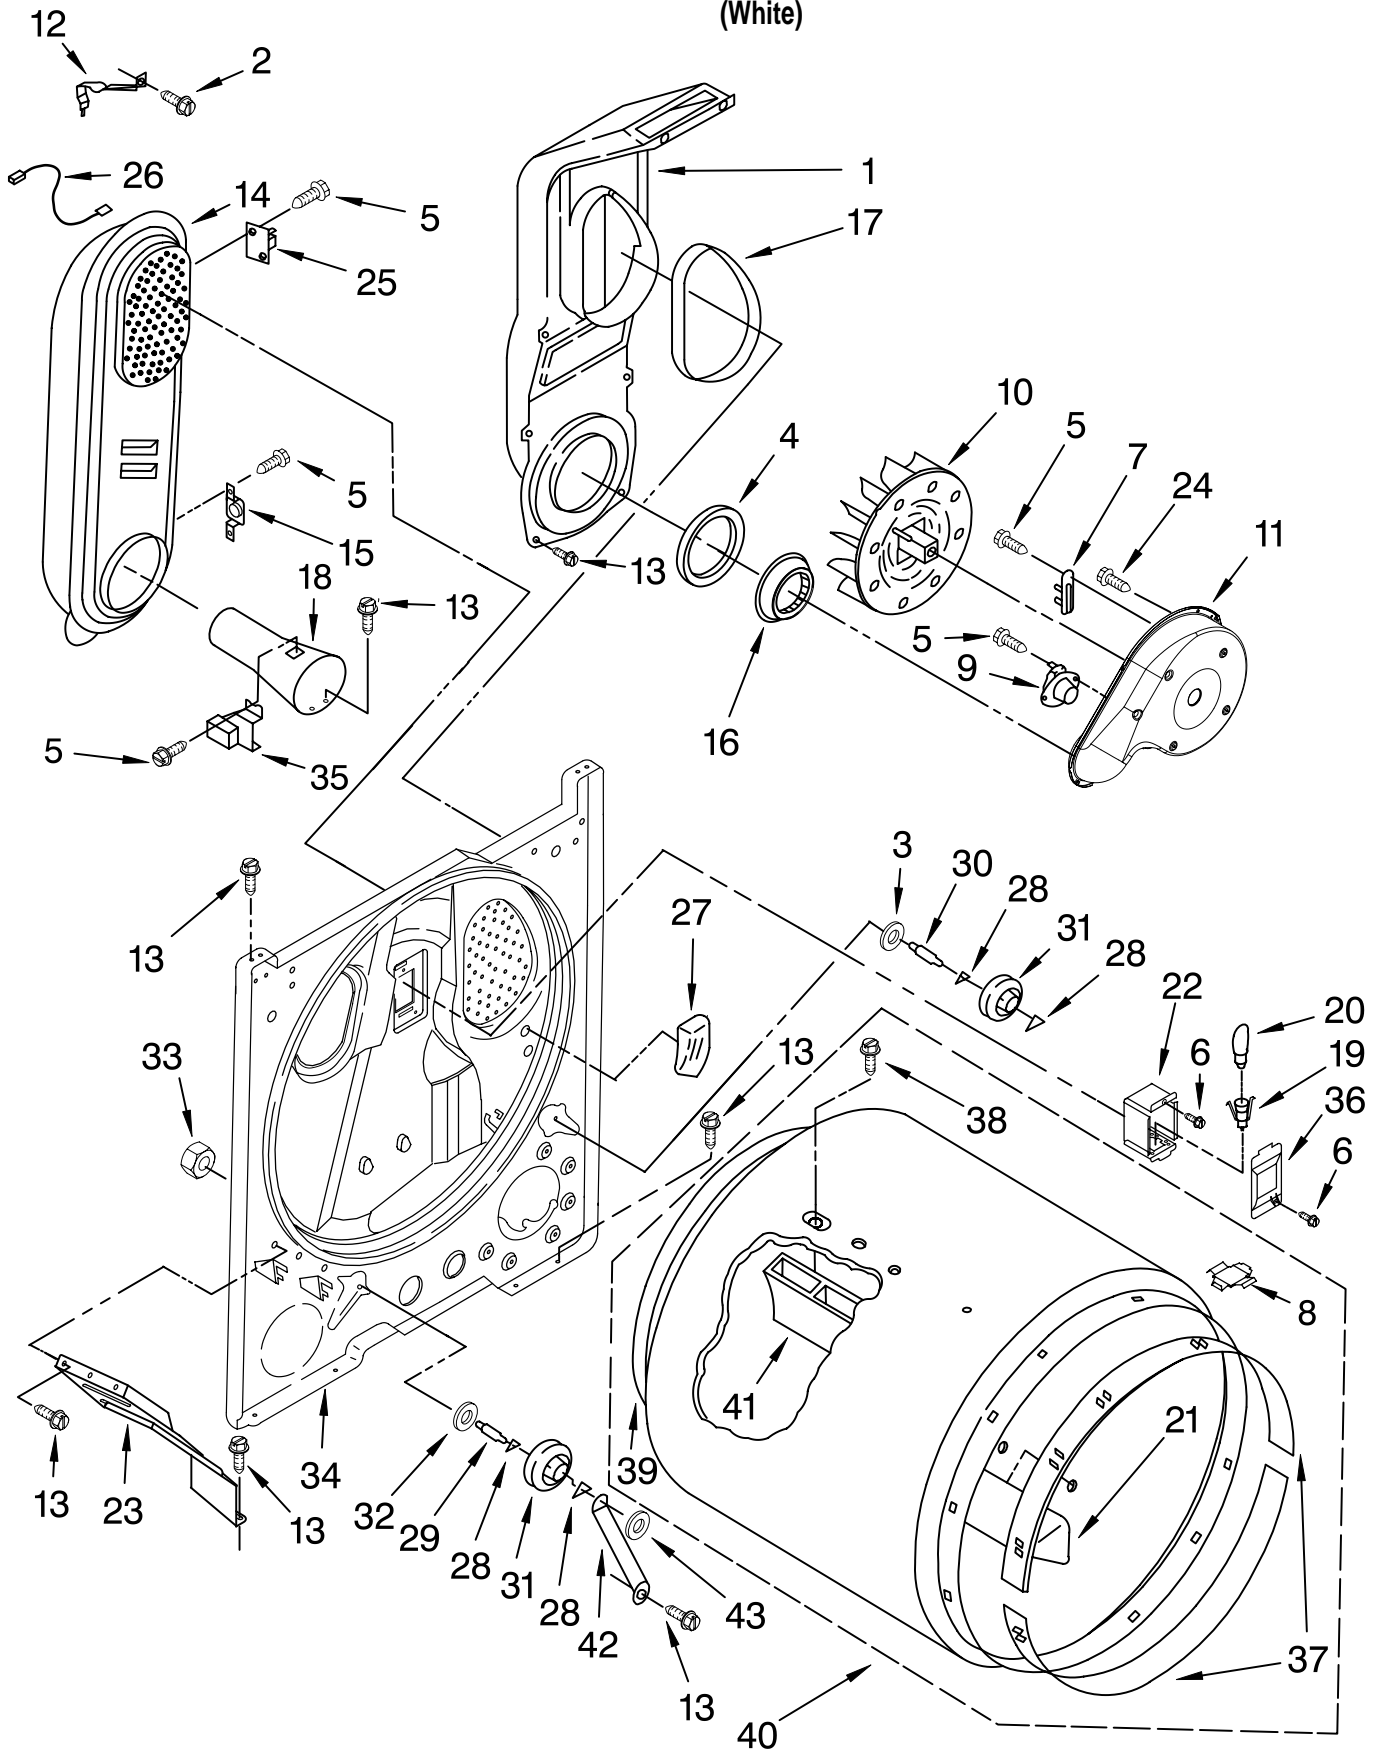

BULKHEAD PARTS

For Model: MGD5707TQ1

(White)

FOR ORDERING INFORMATION REFER TO PARTS PRICE LIST

BULKHEAD PARTS

For Model: MGD5707TQ1

(White)

<u>Illus.</u> <u>No.</u>	<u>Part</u> <u>No.</u>	<u>DESCRIPTION</u>
1	348368	Lint Chute Assembly
2	489463	Screw, 8-18 x 5/8
3	3388703	Washer-Support
4	347139	Seal, Lint Chute
5	90767	Screw, 8-18 x 3/8
6	487909	Screw, 8-15 x 1/2
7	3392519	Thermal-Fuse (91C)
8	8066086	Drum Hole Plug
9	8318268	Thermostat, Internal-Bias
10	694089	Wheel, Blower
11	8577230	Housing, Blower
12	3398161	Clip
13	343641	Screw, 10-16 x 1/2
14	8530285	Box, Heater
15	3403140	Thermostat, 205°F (96°C)
16	696302	Shield, Exhaust
17	339956	Seal
18	8066049	Funnel, Burner
19	3403634	Socket Assembly
20	3406124	Bulb
21	3403636	Baffle, Drum (1)
22	3977373	Bracket, Drum Light
23	3406022	Bracket, Bulkhead
24	3390647	Screw, 8-18 x 1/2
25	280010	Kit, Thermal Cut-Off (Includes Illus. 15)
26	3401707	Wire, Jumper
27	3976479	Pad, Sensor
28	690997	Ring, Tri
29	3399506	Shaft, L.H.
30	3399507	Shaft, R.H.
31	3397590	Roller, Support
32	348197	Washer, Support
33	3359452	Nut, 3/8-16
34	3403414	Bulkhead
35	338906	Sensor, Radiant
36	3402841	Lens, Drum Light
37	692526	Ring, Bearing
38	W10109200	Screw, 11-16 x 3/4
39	3406130	Seal, Rear Drum
40	695587	Drum Assembly
41	692490	Baffle, Drum (2)
42	3976434	Bracket, Support
43	90296	Clip

FOR ORDERING INFORMATION REFER TO PARTS PRICE LIST