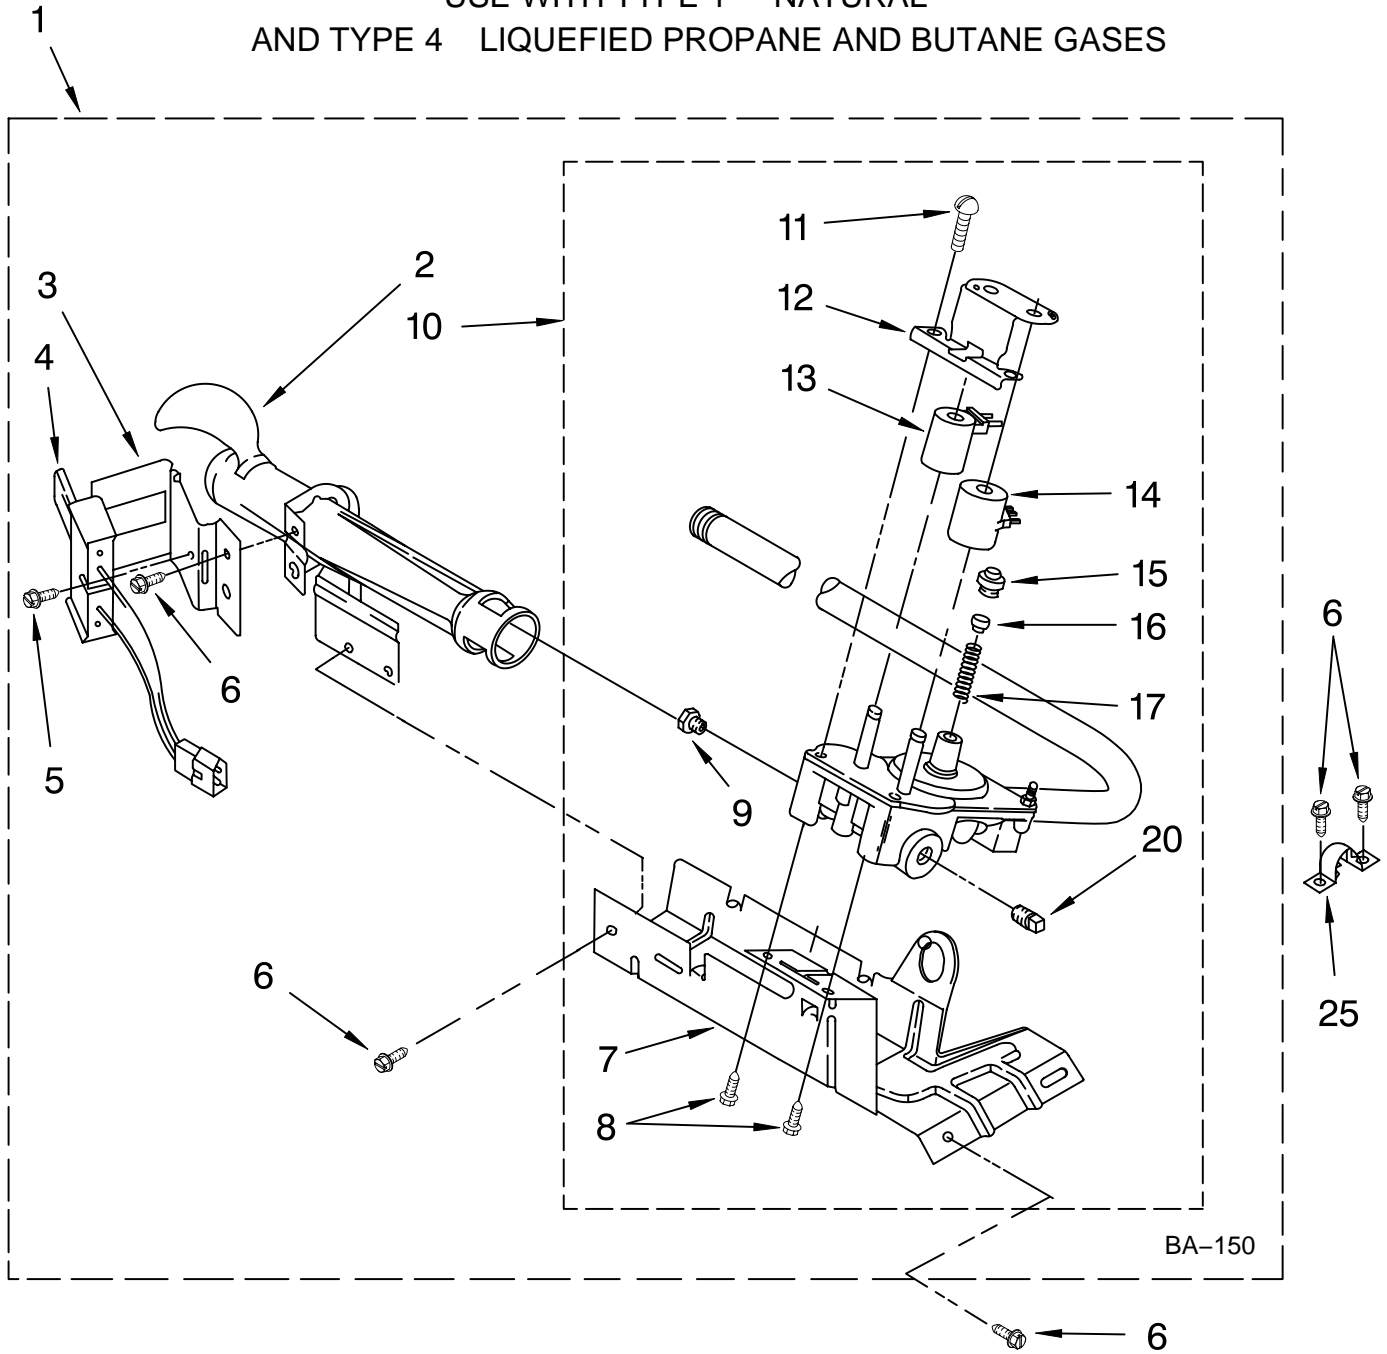

8318272 BURNER ASSEMBLY

For Model: MGD5707TQ1

(White)

USE WITH TYPE 1 – NATURAL
AND TYPE 4 LIQUEFIED PROPANE AND BUTANE GASES

FOR ORDERING INFORMATION REFER TO PARTS PRICE LIST

8318272 BURNER ASSEMBLY

For Model: MGD5707TQ1

(White)

USE WITH TYPE 1 – NATURAL
AND TYPE 4 LIQUEFIED PROPANE AND BUTANE GASES

Illus. No.	Part No.	DESCRIPTION
1	8318272	Burner Assembly 60 Hz. (Type 1) (White Rodgers)
2	688617	Tube, Burner
3	694298	Bracket, Ignitor
4	686590	Ignitor
5	3393909	Screw & Washer (8-32 x 5/8)
6	343641	Screw, 10-16 x 1/2
7	693986	Base, Burner
8	3387057	Screw, 8-18 x 3/8
9		Orifice, Burner 234826 Type 1 229742 Type 4 (Butane) 234868 Type 4 (Propane)
10	8318277	Valve, 60 Hz. (Includes Pipe & Illus. #7)
11	694421	Screw, 8-32 x 1/2 (2)
12	694538	Bracket, Coil
13	694540	Coil, 60 Hz. (2 Terminal) (Main)
14	694539	Coil, 60 Hz. (Split) (3 Terminal) (Pilot Position)
15	694424	Leak Limiter
16	694423	Screw, Regulator Adjustment
17	694422	Spring, Regulator
20	239822	Plug, Pipe
25	341029	Clamp, Pipe

Following Parts Not Illustrated

694572 Conversion Kit
(Type 1)
to Type (4) L.P.G.

BA-150

FOR ORDERING INFORMATION REFER TO PARTS PRICE LIST