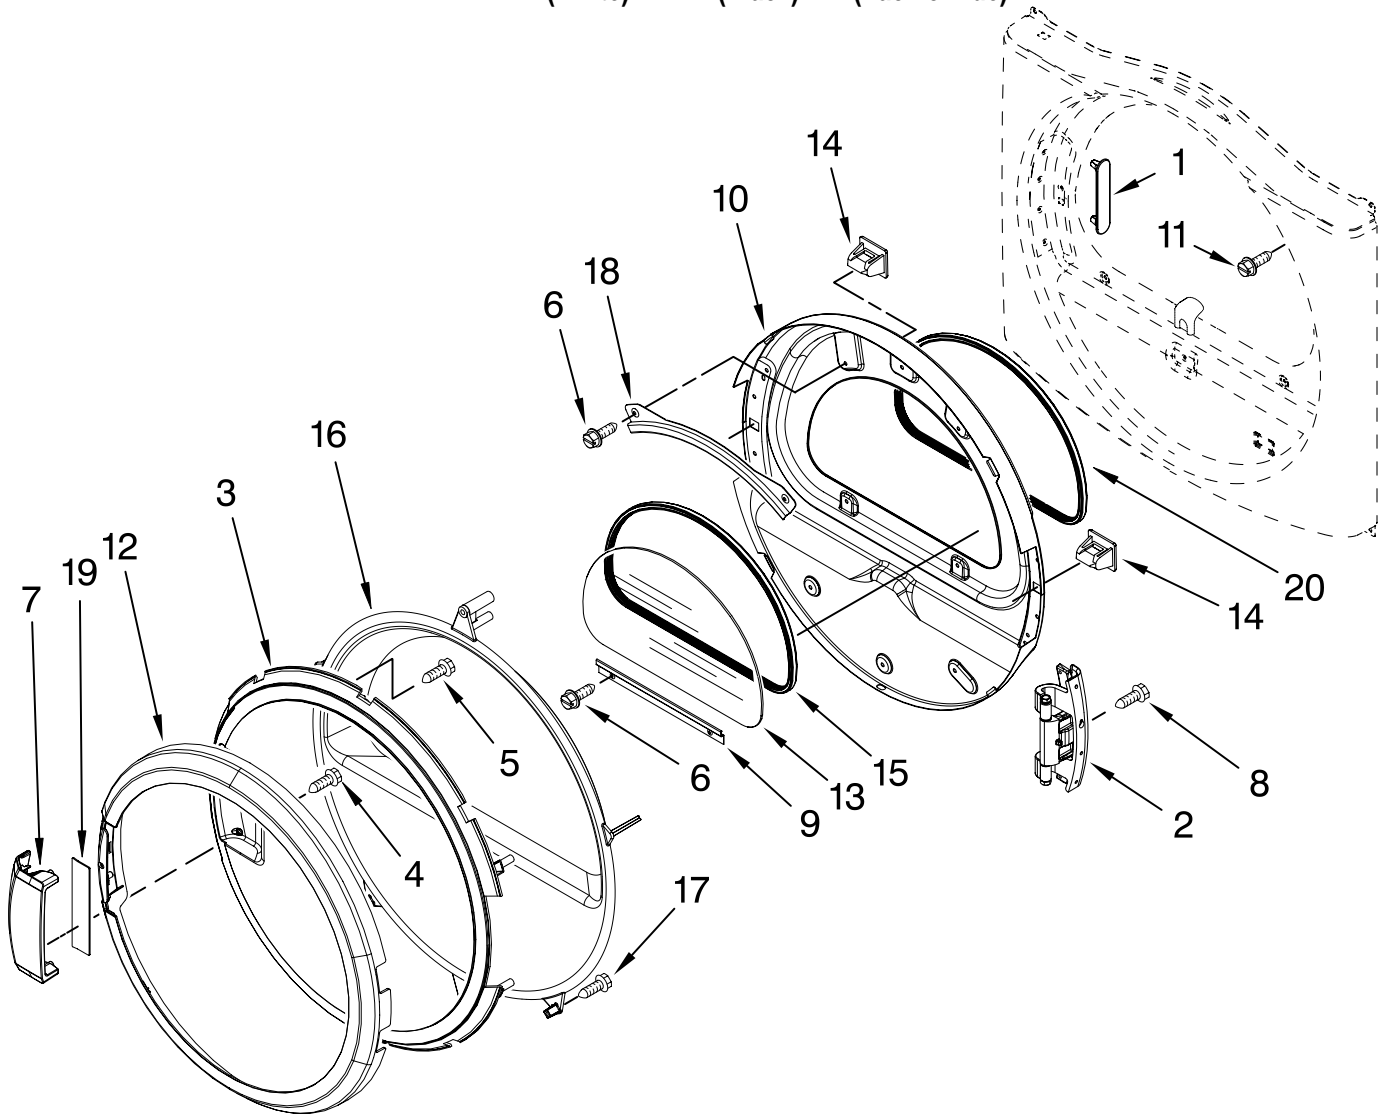

DOOR PARTS

For Model: MEDZ600TW1, MEDZ600TB1, MEDZ600TK1
(White) (Black) (Pacific Blue)

Illus. No.	Part No.	DESCRIPTION
1	8565119	Plug Strip (Inner Door)
2	8578887	Door Hinge Assembly
3	W10119053	Door, Screen Intermediate Assy.
4	9742177	Screw, 8-18 x 5/8
5	3400618	Screw, 6-32 x 3/8
6	3393258	Screw, 10-16 x 1/2
7	W10117478	Handle, Door (Includes Illus. 19.)

Illus. No.	Part No.	DESCRIPTION
8	W10017850	Screw, 10-32 x .455
9	8519354	Retainer (Lower)
10	8578933	Door Assembly (Inner) (Includes Illus. 1 & 14)
11	355515	Screw, 8-18 x 11/16
12	W10112917	Door, Outer Ring
13	8565117	Window

Illus. No.	Part No.	DESCRIPTION
14	690081	Door Catch Assembly
15	8579663	Seal, Window
16	8565114	Door, Intermediate
17	8534022	Screw
18	8519356	Retainer (Upper)
19	W10112927	Pad, Door Handle
20		Door Seal (Not Servicable)

FOR ORDERING INFORMATION REFER TO PARTS PRICE LIST