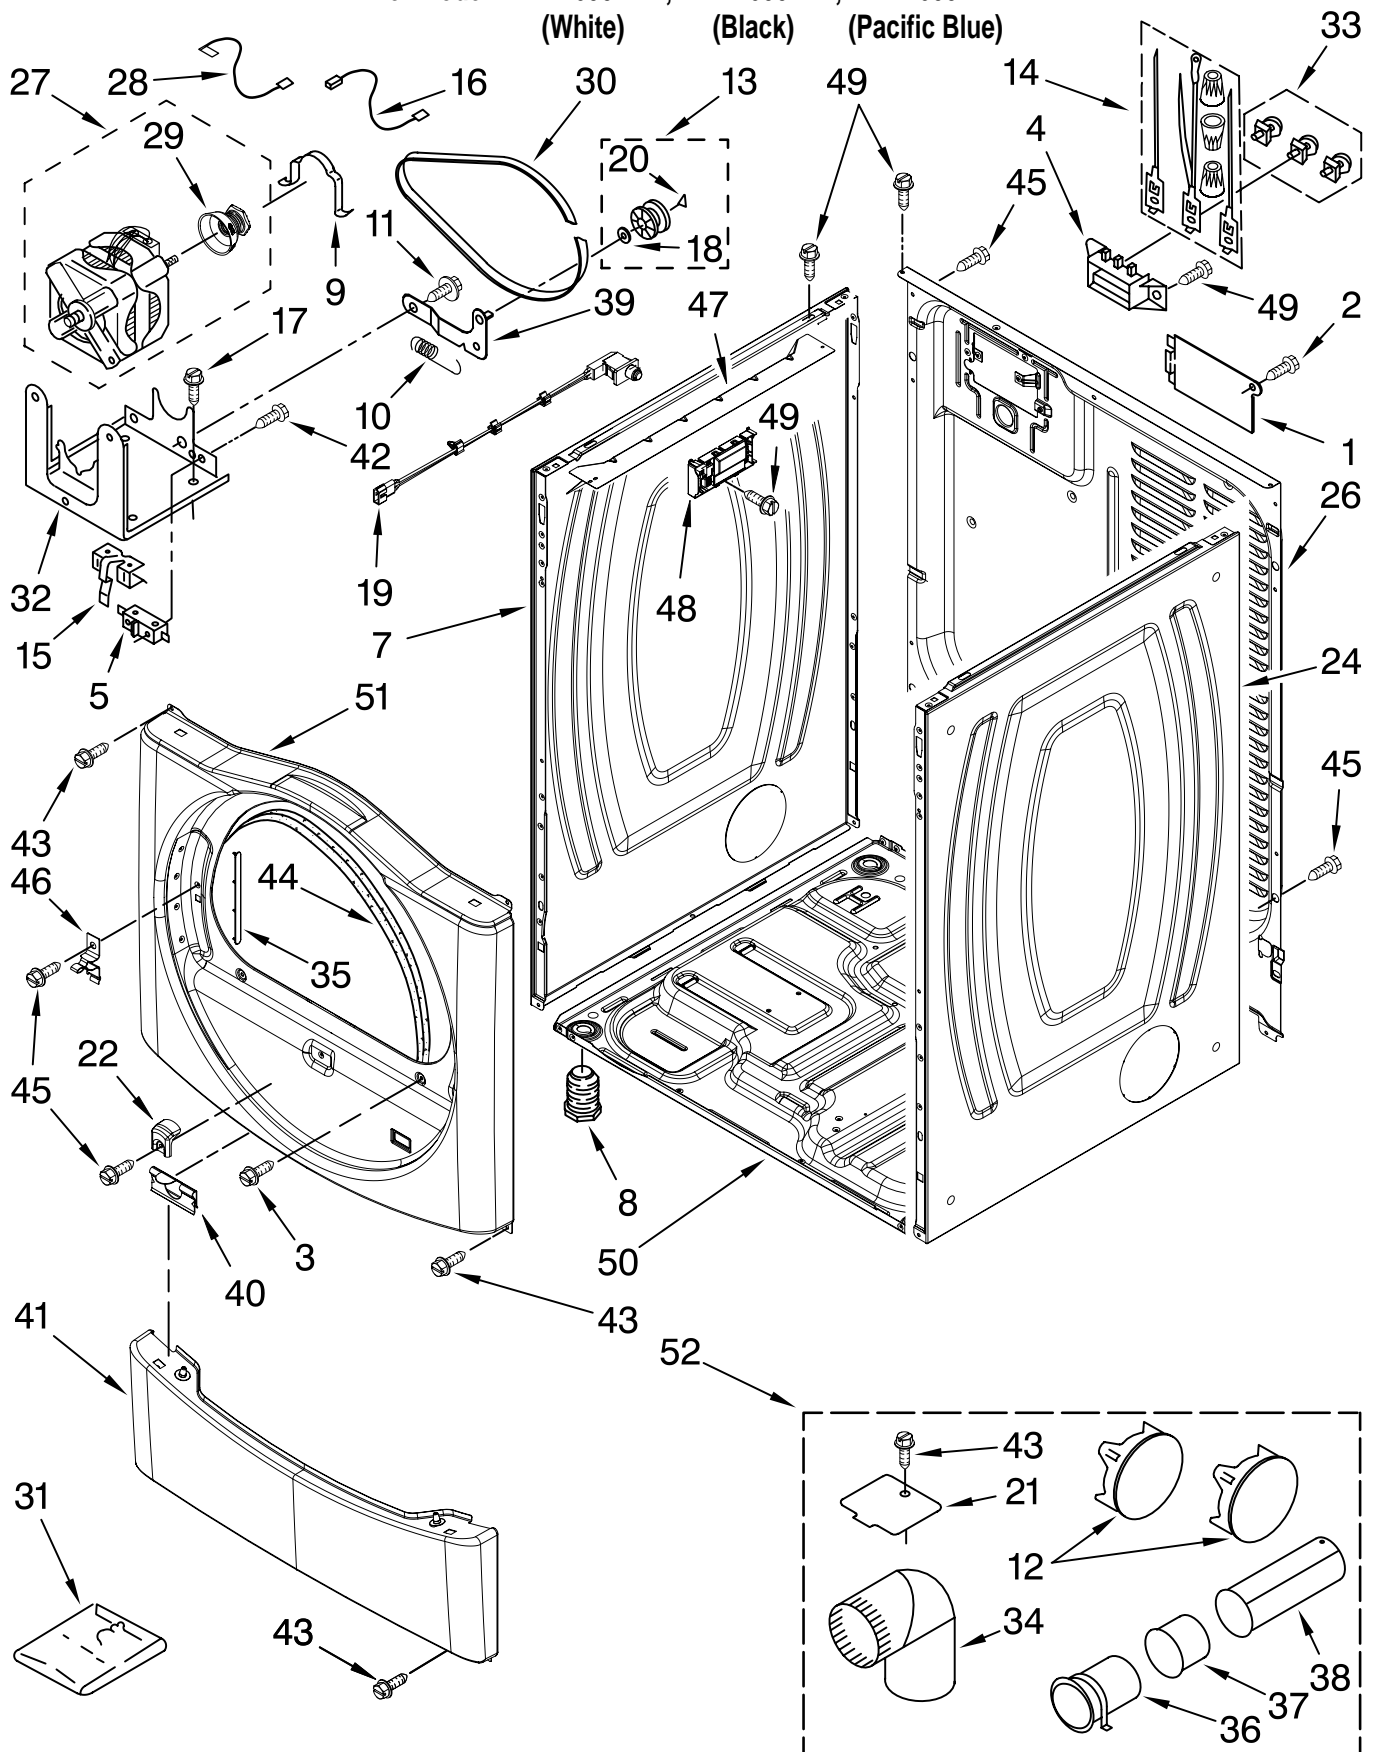

CABINET PARTS

For Model: MEDZ600TW1, MEDZ600TB1, MEDZ600TK1

(White)

(Black)

(Pacific Blue)

FOR ORDERING INFORMATION REFER TO PARTS PRICE LIST

CABINET PARTS

For Model: MEDZ600TW1, MEDZ600TB1, MEDZ600TK1
(White)   (Black)   (Pacific Blue)

Illus. No.	Part No.	DESCRIPTION	Illus. No.	Part No.	DESCRIPTION	Illus. No.	Part No.	DESCRIPTION
1	8576583	Cover, Terminal Block	19	8574875	Assembly, Door Switch	39	3388674	Idler Bracket
2	8533974	Screw Ground	20	W10121334	Tri Ring	40	8519459	Clip, Toe Panel
3	3357011	Screw, 10-16 x 1/2	21	8066115	Cover-Plate	41		Toe Panel
4	3397659	Block, Terminal	22	8565083	Ramp, Door		8540621	White
5	3394881	Switch, Broken Belt	24		Panel, Side (R.H.)		W10112964	Black
7		Panel, Side (L.H.)		8565048	White	42	98129	Screw, 6-20 x 1 1/16
	8565054	White		W10112963	Black	43	3390647	Screw, 8-18 x 1/2
	W10112962	Black	26	8565059	Panel, Rear	44	3387242	Seal, Front Panel
	W10119026	Pacific Blue	27	8538263	Motor, Assembly	45	3393008	Screw, 10-16 x 1/2
8	3392100	Foot, Dryer			60 HZ.	46	8565122	Strike-Door
	279810	Foot - Optional (Extended Length Package Of 2) (Not Included)	28	3398948	Wire, Jumper (Broken Belt Switch)	47	8563727	Control Bracket
9	660658	Clamp, Motor (2)	29	8578220	Pulley 60 HZ.	48	W10111606	Control Board
10	3387374	Spring, Idler	30	W10112954	Belt, Drive	49	90767	Screw, 8-18 x 3/8
11	3389420	Retainer, Idler	31	8572546	Kit, Stack Assembly	50	8565046	Base, Cabinet
12		Plug, Multivent				51		Front Panel (Includes Illus. 44)
	697750	White	32	3387118	Bracket, Motor		W10117421	White
	3388309	Black	33	279393	Terminal Block Screw Kit (For Terminal Block)		W10117396	Black
	8561800	Pacific Blue					W10119029	Pacific Blue
13	3388672	Pulley Assembly	34	49026	4" - 90° Elbow	Optional Parts Not Included		
14	279318	Terminal, Brass & Tinned (3) (Includes Illus. 33)	35	8565043	Plug, Front Panel	Dryer Exhaust Kit (For Side & Bottom Venting)		
15	8066120	Lever, Snap Switch	36	8563747	Exhaust Pipe & Bracket			
16	3394081	Wire, Belt Switch	37	8563750	Exhaust Pipe (Short)			
17	343641	Screw, 10-16 x 1/2	38	8563749	Exhaust Pipe (Long)	52	279818	White
18	233520	Washer, Thrust					279820	Black
							280102	Pacific Blue

FOR ORDERING INFORMATION REFER TO PARTS PRICE LIST