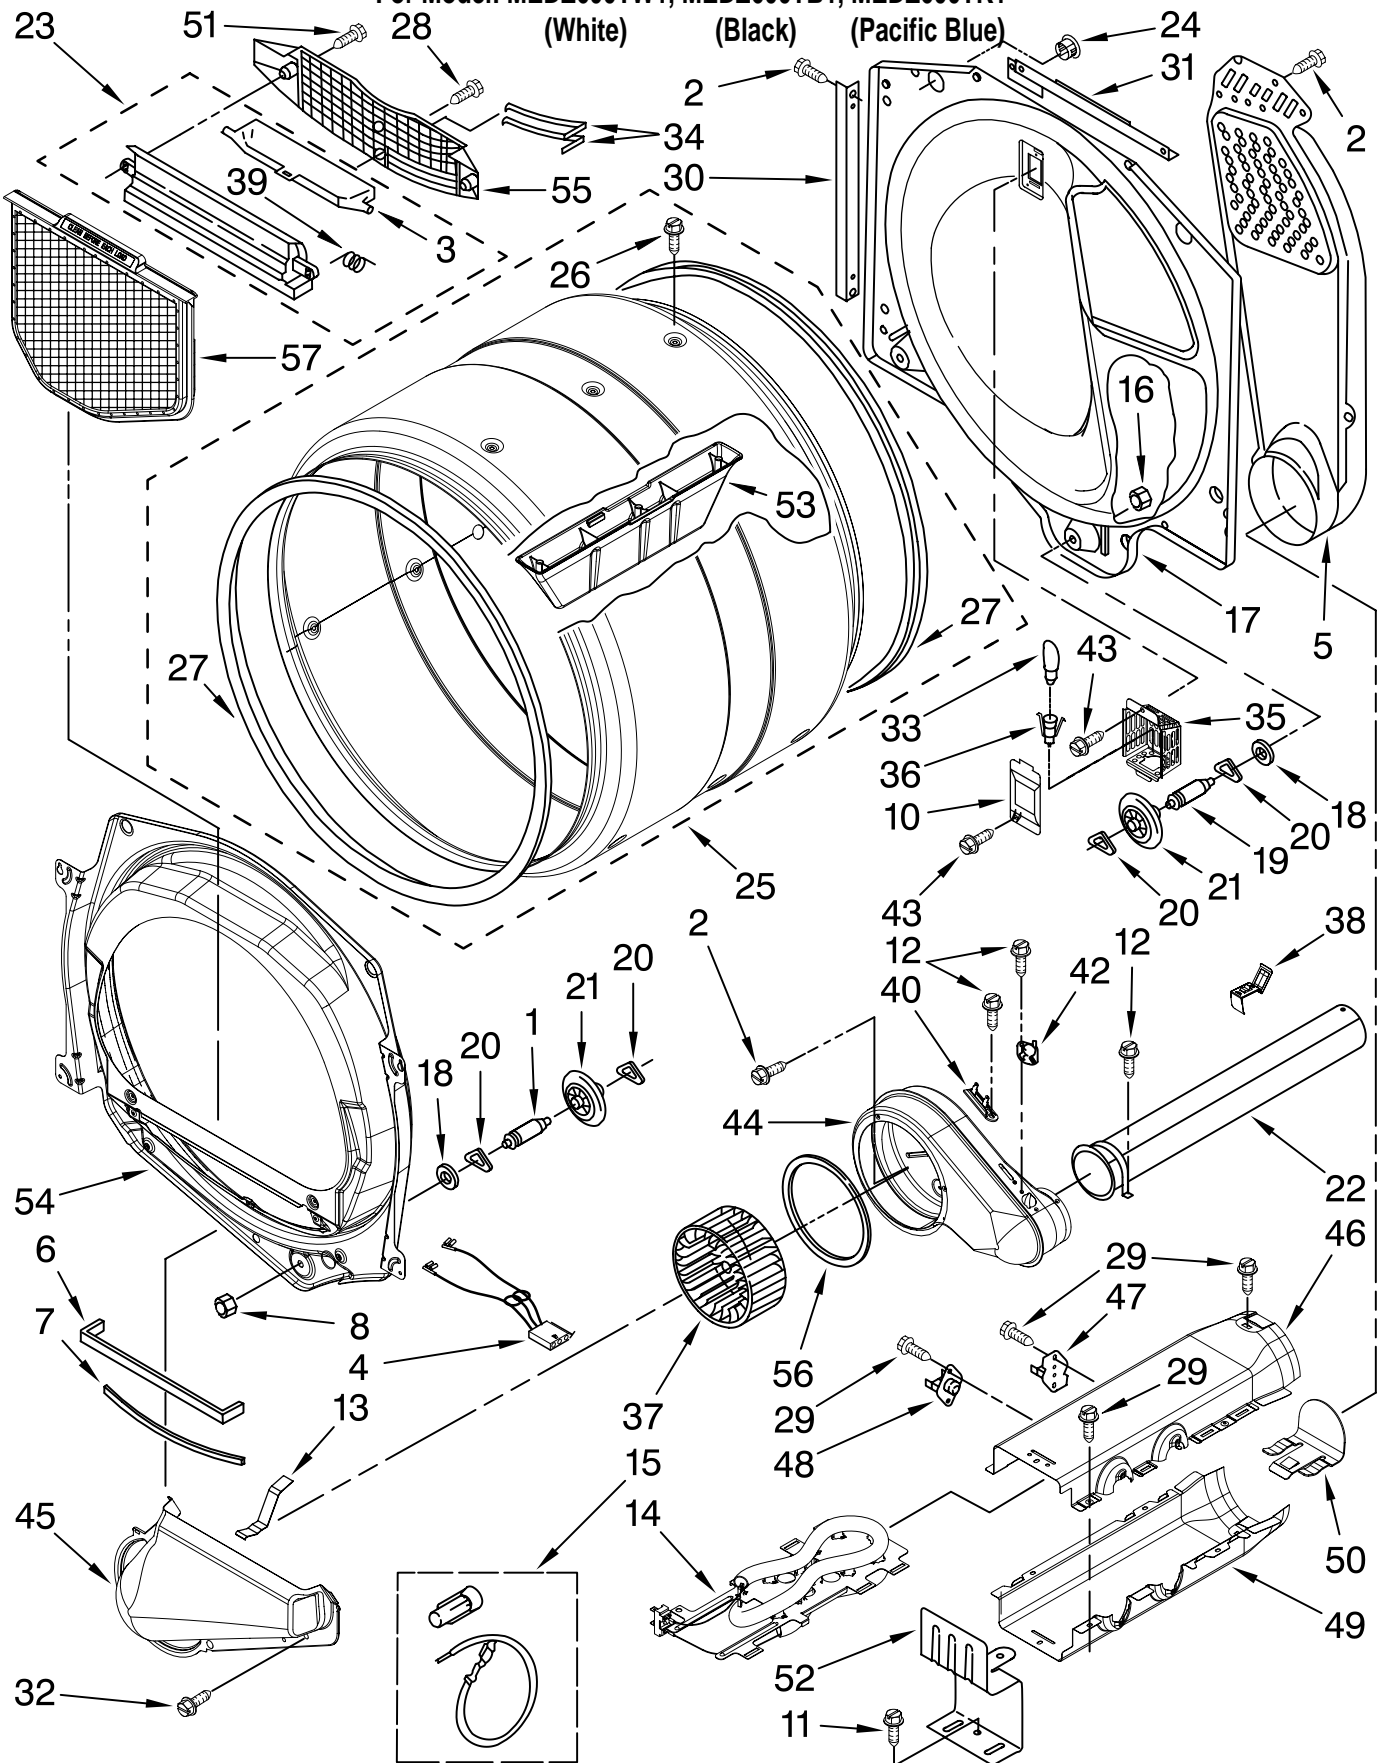

BULKHEAD PARTS

For Model: MEDZ600TW1, MEDZ600TB1, MEDZ600TK1

(White)

(Black)

(Pacific Blue)

FOR ORDERING INFORMATION REFER TO PARTS PRICE LIST

BULKHEAD PARTS

For Model: MEDZ600TW1, MEDZ600TB1, MEDZ600TK1

(White) (Black) (Pacific Blue)

Illus. No.	Part No.	DESCRIPTION	Illus. No.	Part No.	DESCRIPTION	Illus. No.	Part No.	DESCRIPTION
1	8575324	Shaft, R.H. Thread	21	8536973	Roller, Support	40	3392519	Thermal Fuse (91°C)
2	3390647	Screw, 8-18 x 1/2	22	8563728	Exhaust Pipe	42	8577274	Thermistor
3	W10153413	Door, Lint Screen	23	W10153423	Housing, Outlet Assembly	43	487909	Screw, 8-15 x 1/2
4	3406653	Harness, Sensor	24	8529007	Plug, Rear Bulkhead	44	8544362	Housing, Blower
5	697354	Air Duct Assembly	25	W10153420	Complete Drum Assembly	45	8066168	Lint Duct Assembly
6	697813	Seal, Outlet Housing	26	W10109200	Screw, 11-16 x 3/4	46	8544769	Housing, Slot Heater Box
7	697814	Seal, Drum Front	27	697694	Seal, Drum	47	8318314	Thermal Cut-Off (Includes Illus. 48)
8	3934666	Nut, 3/8 x 16(R.H.)	28	695240	Screw, 8-18 x 1/2	48	3391914	Thermostat 295°F (146°C)
10	3402841	Lens, Drum Light	29	90767	Screw, 8-18 x 3/8	49	8544770	Housing, Tab Heater Box
11	693995	Screw, 8-18 x 3/8	30	8519221	Channel Bracket, Rear Bulkhead (2)	50	8544776	Flange, Heater Box
12	8533971	Screw, 8-18 x 5/16	31	8571651	Bracket, Upper Rear Bulkhead	51	3387230	Screw, 10-16 x 1
13	8066208	Clip-Spring	32	489463	Screw, 8-18 x 5/8	52	8066099	Bracket, Heater Box
14	8544771	Heater Element	33	3406124	Bulb, Light	53	W10153409	Baffle, Drum
15	279457	Terminal Wire Kit (For Heater Element Wiring Harness Repair)	34	3387223	Electrode, Sensor	54	8565061	Bulkhead, Front
16	W10001120	Nut, 3/8-16 (L.H.)	35	8578825	Bracket, Drum Light	55	W10153412	Grille, Outlet
17	8520836	Bulkhead, Rear	36	W10136369	Socket Assembly	56	697770	Seal, Cover Plate
18	3387459	Washer, Support	37	697772	Wheel, Blower	57	W10049370	Lint, Screen
19	8575325	Shaft, L.H. Thread	38	8572105	Clip-Exhaust			
20	690997	Ring, Tri	39	3394986	Spring, Lint Screen Door			

FOR ORDERING INFORMATION REFER TO PARTS PRICE LIST