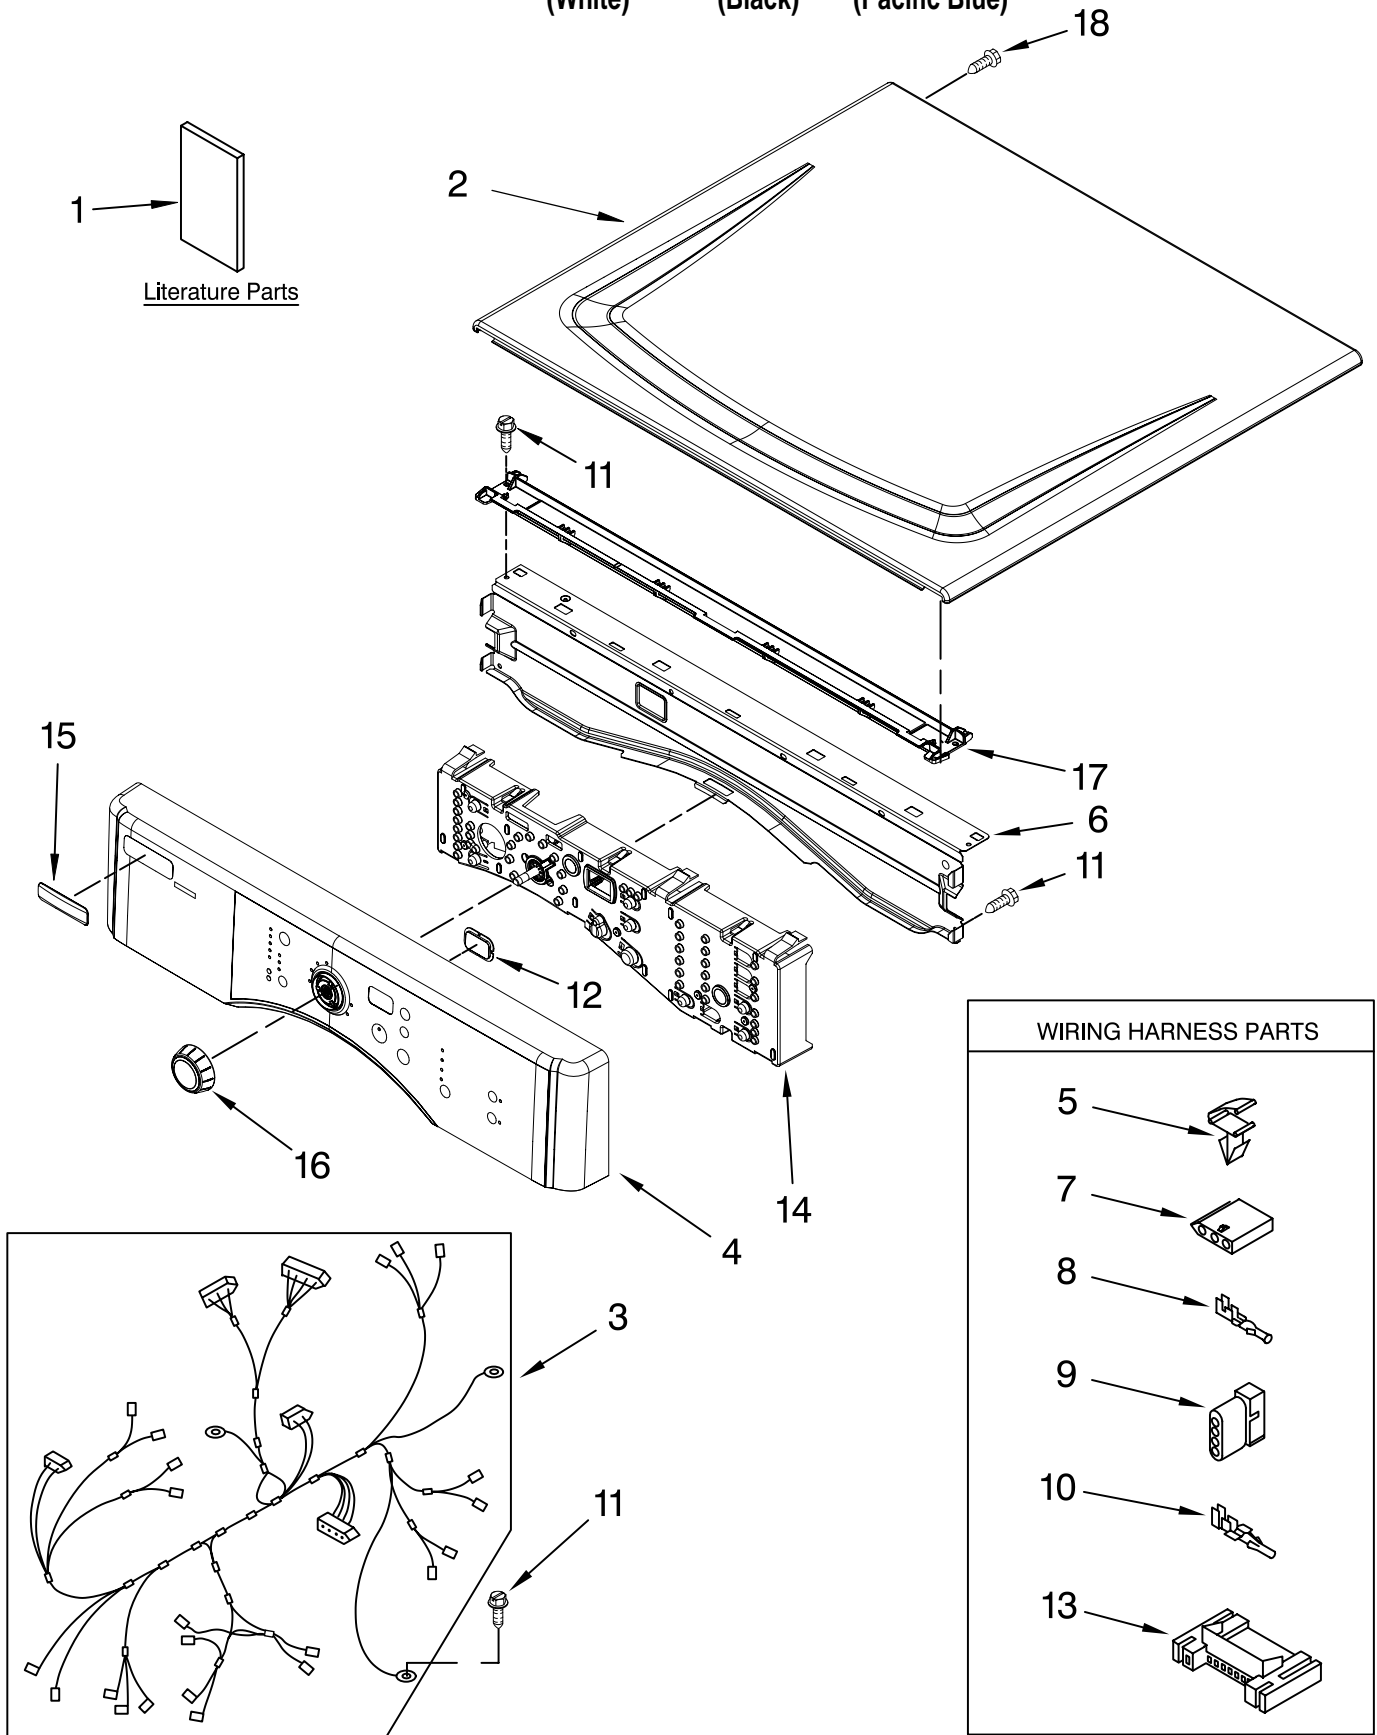

# TOP AND CONSOLE PARTS

For Model: MEDZ600TW1, MEDZ600TB1, MEDZ600TK1  
(White) (Black) (Pacific Blue)

27" Electric Dryer

FOR ORDERING INFORMATION REFER TO PARTS PRICE LIST

# TOP AND CONSOLE PARTS

For Model: MEDZ600TW1, MEDZ600TB1, MEDZ600TK1

(White) (Black) (Pacific Blue)

<b>Illus. No.</b>	<b>Part No.</b>	<b>DESCRIPTION</b>
1		Literature Parts
	W10112937	Use & Care Guide
	W10117402	Tech Sheet
	W10117403	Guide, Quick Start
2		Top
	8563730	White
	W10129703	Black
	W10140767	Pacific Blue
3	W10110972	Harness, Main
4		Panel, Console (Includes Illus. 15.)
	W10117389	White
	W10117393	Black
	W10119034	Pacific Blue
5	3394427	Clip, Harness
6	8565237	Bracket, Console
7	353424	Connector, Sensor
8	94614	Terminal
9	3936144	Plug, Terminal
10	94613	Terminal
11	3390647	Screw, 8-18 x 1/2
12	W10117387	Lens, Display
13	3395683	Connector, (Motor)
14	W10117417	Assembly, User Interface
15	W10112569	Badge
16	W10119050	Knob, Assembly
17	8574968	Channel, Water
18	3400238	Screw, 2-28 x 1/2