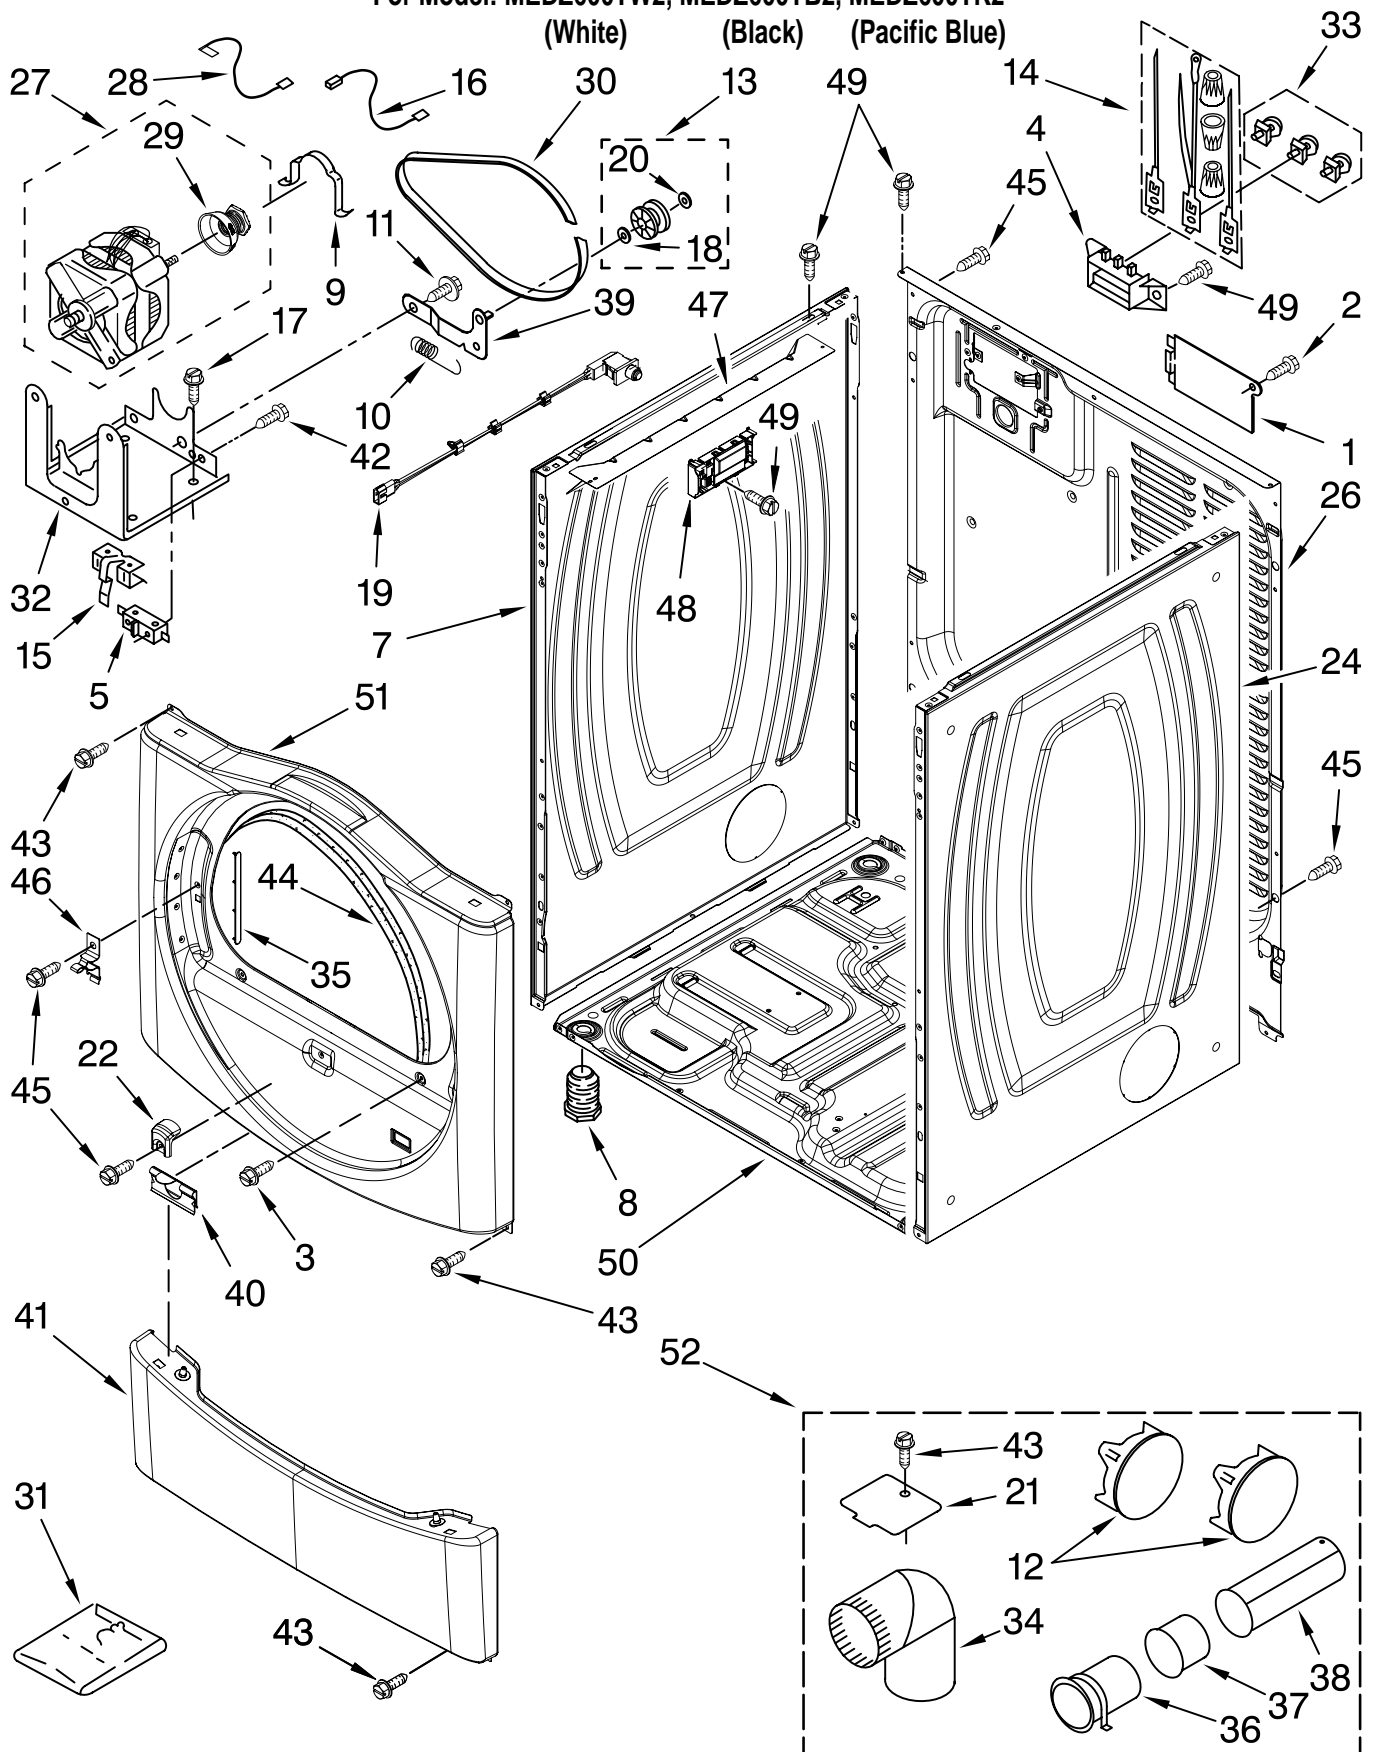

CABINET PARTS

For Model: MEDZ600TW2, MEDZ600TB2, MEDZ600TK2

(White)

(Black)

(Pacific Blue)

FOR ORDERING INFORMATION REFER TO PARTS PRICE LIST

CABINET PARTS

For Model: MEDZ600TW2, MEDZ600TB2, MEDZ600TK2
(White) (Black) (Pacific Blue)

Illus. No.	Part No.	DESCRIPTION	Illus. No.	Part No.	DESCRIPTION	Illus. No.	Part No.	DESCRIPTION
1	8576583	Cover, Terminal Block	19	8574875	Assembly, Door Switch	41		Toe Panel
2	8533974	Screw Ground	20	W10121334	Tri Ring		8540621	White
3	3357011	Screw, 10-16 x 1/2	21	8066115	Cover-Plate		W10112964	Black
4	3397659	Block, Terminal	22	8565083	Ramp, Door		W10119028	Pacific Blue
5	3394881	Switch, Broken Belt	24		Panel, Side (R.H.)	42	98129	Screw, 6-20 x 1 1/16
7		Panel, Side (L.H.)		8565048	White	43	3390647	Screw, 8-18 x 1/2
	8565054	White		W10112963	Black	44	3387242	Seal, Front Panel
	W10112962	Black		W10119027	Pacific Blue	45	3393008	Screw, 10-16 x 1/2
	W10119026	Pacific Blue	26	8565059	Panel, Rear	46	8565122	Strike-Door
8	3392100	Foot, Dryer	27	8538263	Motor, Assembly	47	8563727	Control Bracket
	279810	Foot - Optional (Extended Length Package Of 2) (Not Included)	28	3398948	Wire, Jumper (Broken Belt Switch)	48	W10111606	Control Board
9	660658	Clamp, Motor (2)	29	8578220	Pulley 60 HZ.	49	90767	Screw, 8-18 x 3/8
10	3387374	Spring, Idler	30	W10112954	Belt, Drive	50	8565046	Base, Cabinet
11	3389420	Retainer, Idler	31	8572546	Kit, Stack Assembly	51		Front Panel (Includes Illus. 44)
12		Plug, Multivent	32	3387118	Bracket, Motor		W10117421	White
	697750	White	33	279393	Terminal Block Screw Kit (For Terminal Block)		W10117396	Black
	3388309	Black					W10119029	Pacific Blue
	8561800	Pacific Blue	34	49026	4" - 90° Elbow	Optional Parts Not Included		
13	3388672	Pulley Assembly	35	8565043	Plug, Front Panel	Dryer Exhaust Kit (For Side & Bottom Venting)		
14	279318	Terminal, Brass & Tinned (3) (Includes Illus. 33)	36	8563747	Exhaust Pipe & Bracket			
15	8066120	Lever, Snap Switch	37	8563750	Exhaust Pipe (Short)	52	279818	White
16	3394081	Wire, Belt Switch	38	8563749	Exhaust Pipe (Long)		279820	Black
17	343641	Screw, 10-16 x 1/2	39	3388674	Idler Bracket		280102	Pacific Blue
18	233520	Washer, Thrust	40	8519459	Clip, Toe Panel			

FOR ORDERING INFORMATION REFER TO PARTS PRICE LIST