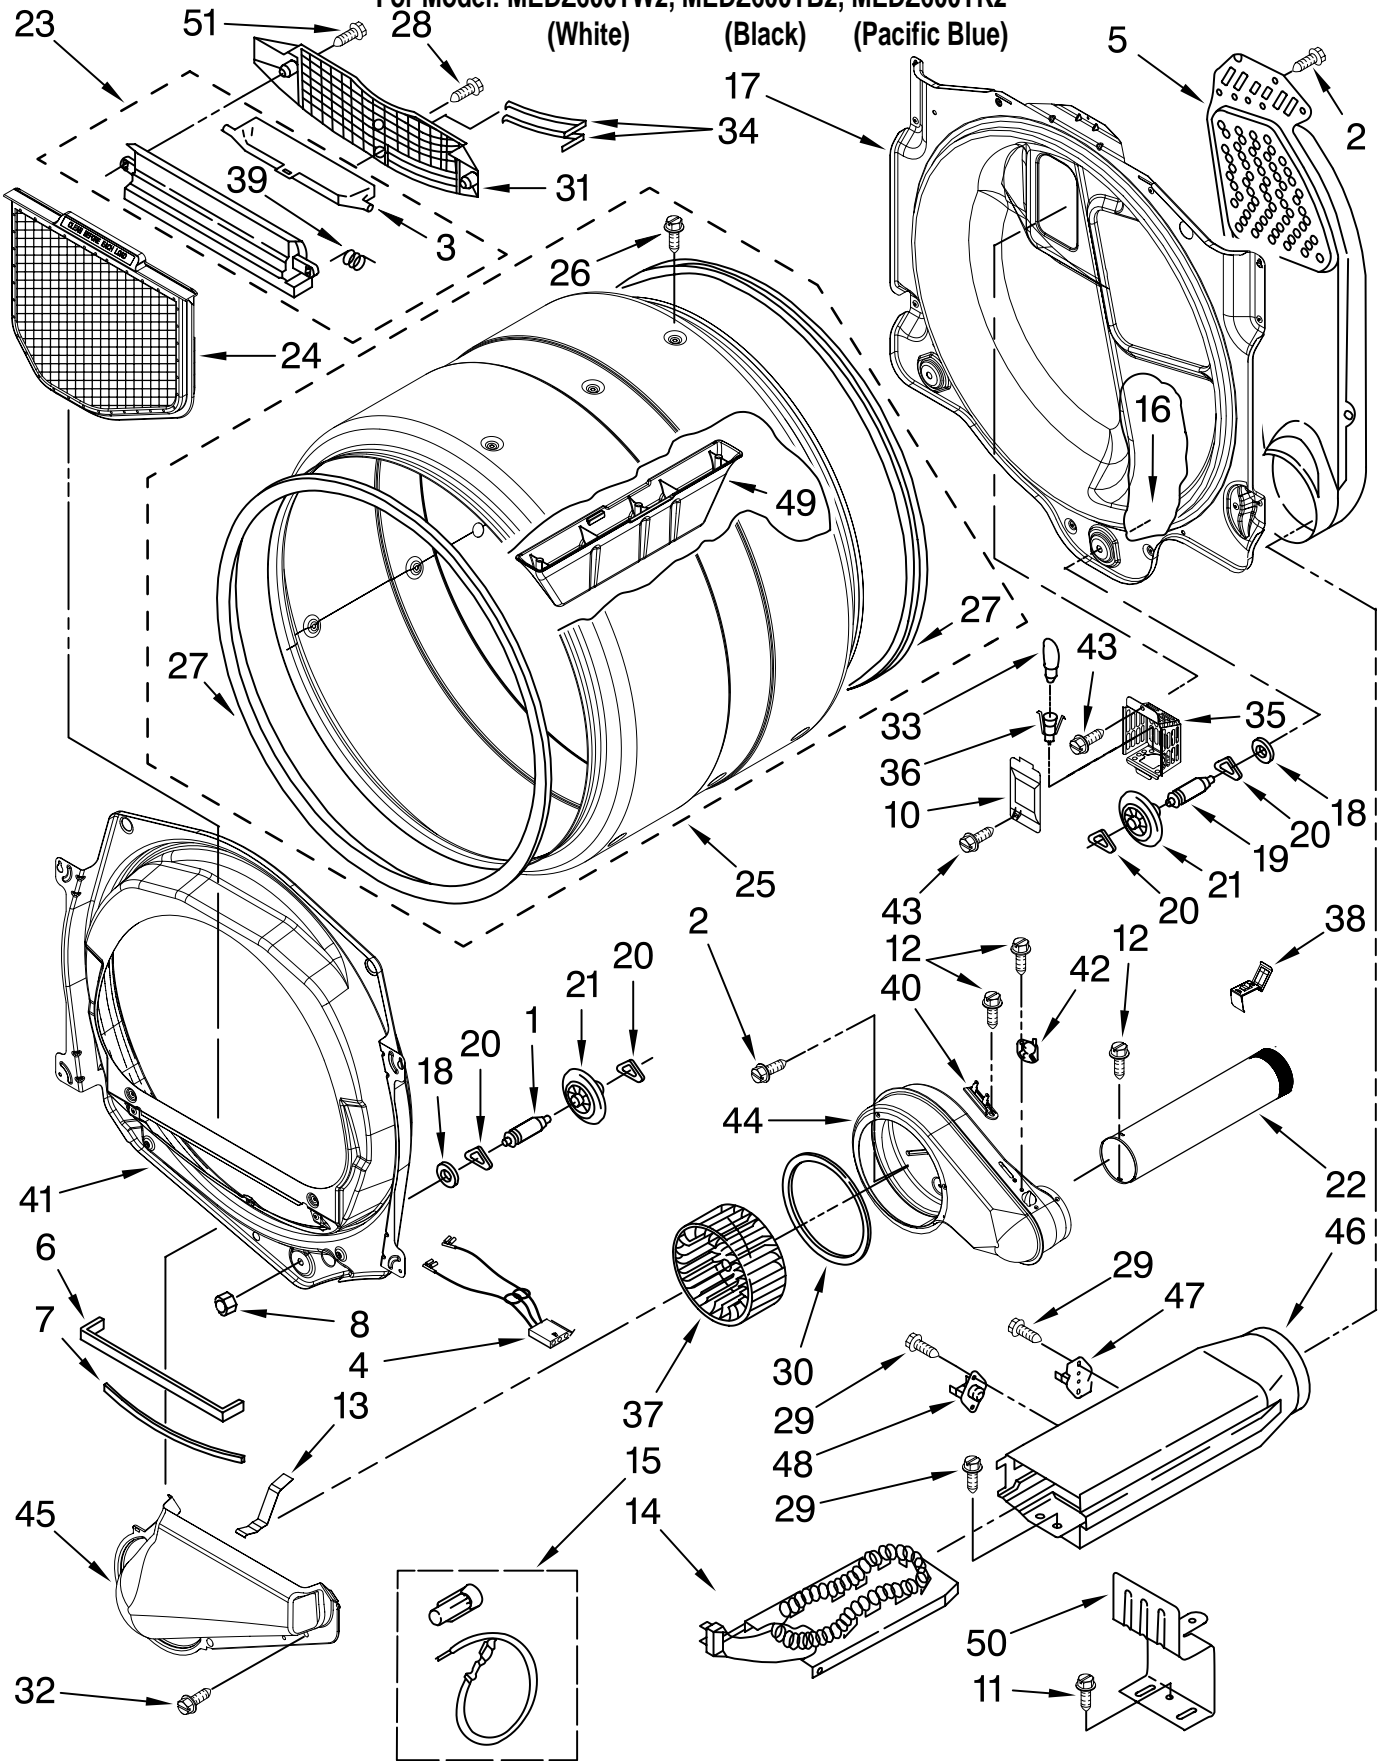

BULKHEAD PARTS

For Model: MEDZ600TW2, MEDZ600TB2, MEDZ600TK2
(White) (Black) (Pacific Blue)

FOR ORDERING INFORMATION REFER TO PARTS PRICE LIST

BULKHEAD PARTS

For Model: MEDZ600TW2, MEDZ600TB2, MEDZ600TK2

(White) (Black) (Pacific Blue)

Illus. No.	Part No.	DESCRIPTION	Illus. No.	Part No.	DESCRIPTION	Illus. No.	Part No.	DESCRIPTION
1	8575324	Shaft, R.H. Thread	17	W10080170	Bulkhead, Rear	36	W10136369	Socket Assembly
2	3390647	Screw, 8-18 x 1/2	18	3387459	Washer, Support	37	697772	Wheel, Blower
3	W10153413	Door, Lint Screen	19	8575325	Shaft, L.H. Thread	38	8572105	Clip-Exhaust
4	3406653	Harness, Sensor	20	690997	Ring, Tri	39	3394986	Spring, Lint Screen Door
5	697354	Air Duct Assembly	21	8536973	Roller, Support	40	3392519	Thermal Fuse (91°C)
6	697813	Seal, Outlet Housing	22	8563728	Exhaust Pipe	41	8565061	Bulkhead, Front
7	697814	Seal, Drum Front	23	W10153423	Housing, Outlet Assembly	42	8577274	Thermistor
8	3934666	Nut, 3/8 x 16(R.H.)	24	W10049370	Lint Screen	43	487909	Screw, 8-15 x 1/2
10	3402841	Lens, Drum Light	25	W10153420	Complete Drum Assembly	44	8544362	Housing, Blower
11	693995	Screw, 8-18 x 3/8	26	W10109200	Screw, 11-16 x 3/4	45	8066168	Lint Duct Assembly
12	8533971	Screw, 8-18 x 5/16	27	W10166807	Seal, Drum	46	3392537	Heater Box
13	8066208	Clip-Spring	28	695240	Screw, 8-18 x 1/2	47	8318314	Thermal Cut-Off (Includes Illus. 48)
14	3387747	Heater Element	29	90767	Screw, 8-18 x 3/8	48	3391914	Thermostat 295°F (146°C)
15	279457	Terminal Wire Kit (For Heater Element Wiring Harness Repair)	30	697770	Seal, Cover Plate	49	W10153409	Baffle, Drum
16	W10001120	Nut, 3/8-16 (L.H.)	31	W10153412	Grille, Outlet	50	8066099	Bracket, Heater Box
			32	489463	Screw, 8-18 x 5/8	51	3387230	Screw, 10-16 x 1
			33	3406124	Bulb, Light			
			34	3387223	Electrode, Sensor			
			35	8578825	Bracket, Drum Light			

FOR ORDERING INFORMATION REFER TO PARTS PRICE LIST