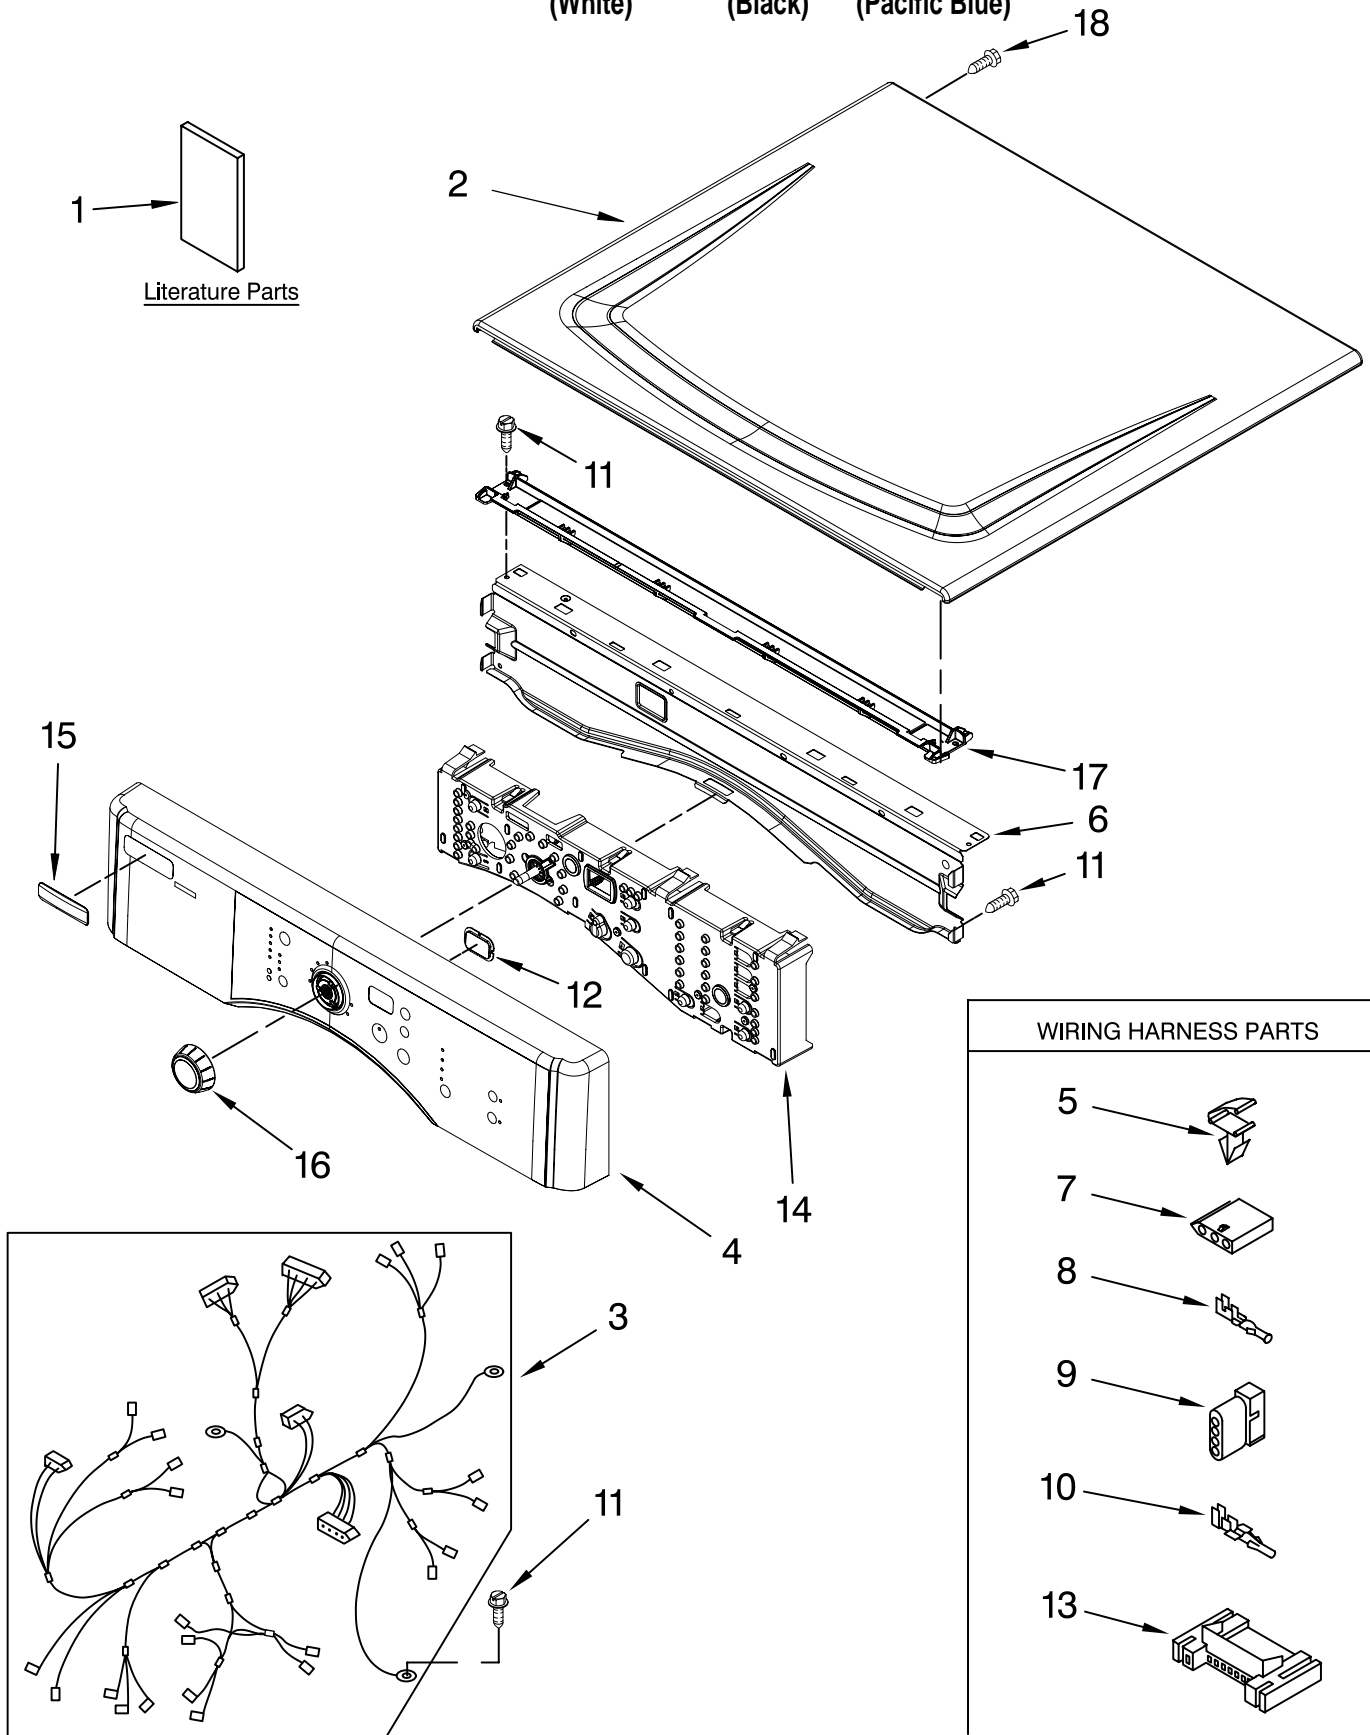

TOP AND CONSOLE PARTS

27" ELECTRIC DRYER

For Model: MEDZ600TW2, MEDZ600TB2, MEDZ600TK2
(White) (Black) (Pacific Blue)

FOR ORDERING INFORMATION REFER TO PARTS PRICE LIST

TOP AND CONSOLE PARTS

For Model: MEDZ600TW2, MEDZ600TB2, MEDZ600TK2
(White) (Black) (Pacific Blue)

Illus. No.	Part No.	DESCRIPTION
1		Literature Parts
	W10112937	Use & Care Guide
	W10117402	Tech Sheet
	W10117403	Guide, Quick Start
2		Top
	8563730	White
	W10129703	Black
	W10140767	Pacific Blue
3	W10110972	Harness, Main
4		Panel, Console (Includes Illus. 15.)
	W10117389	White
	W10117393	Black
	W10119034	Pacific Blue
5	3394427	Clip, Harness
6	8565237	Bracket, Console
7	353424	Connector, Sensor
8	94614	Terminal
9	3936144	Plug, Terminal
10	94613	Terminal
11	3390647	Screw, 8-18 x 1/2
12	W10117387	Lens, Display
13	3395683	Connector, (Motor)
14	W10117417	Assembly, User Interface
15	W10112569	Badge
16	W10119050	Knob, Assembly
17	8574968	Channel, Water
18	3400238	Screw, 2-28 x 1/2