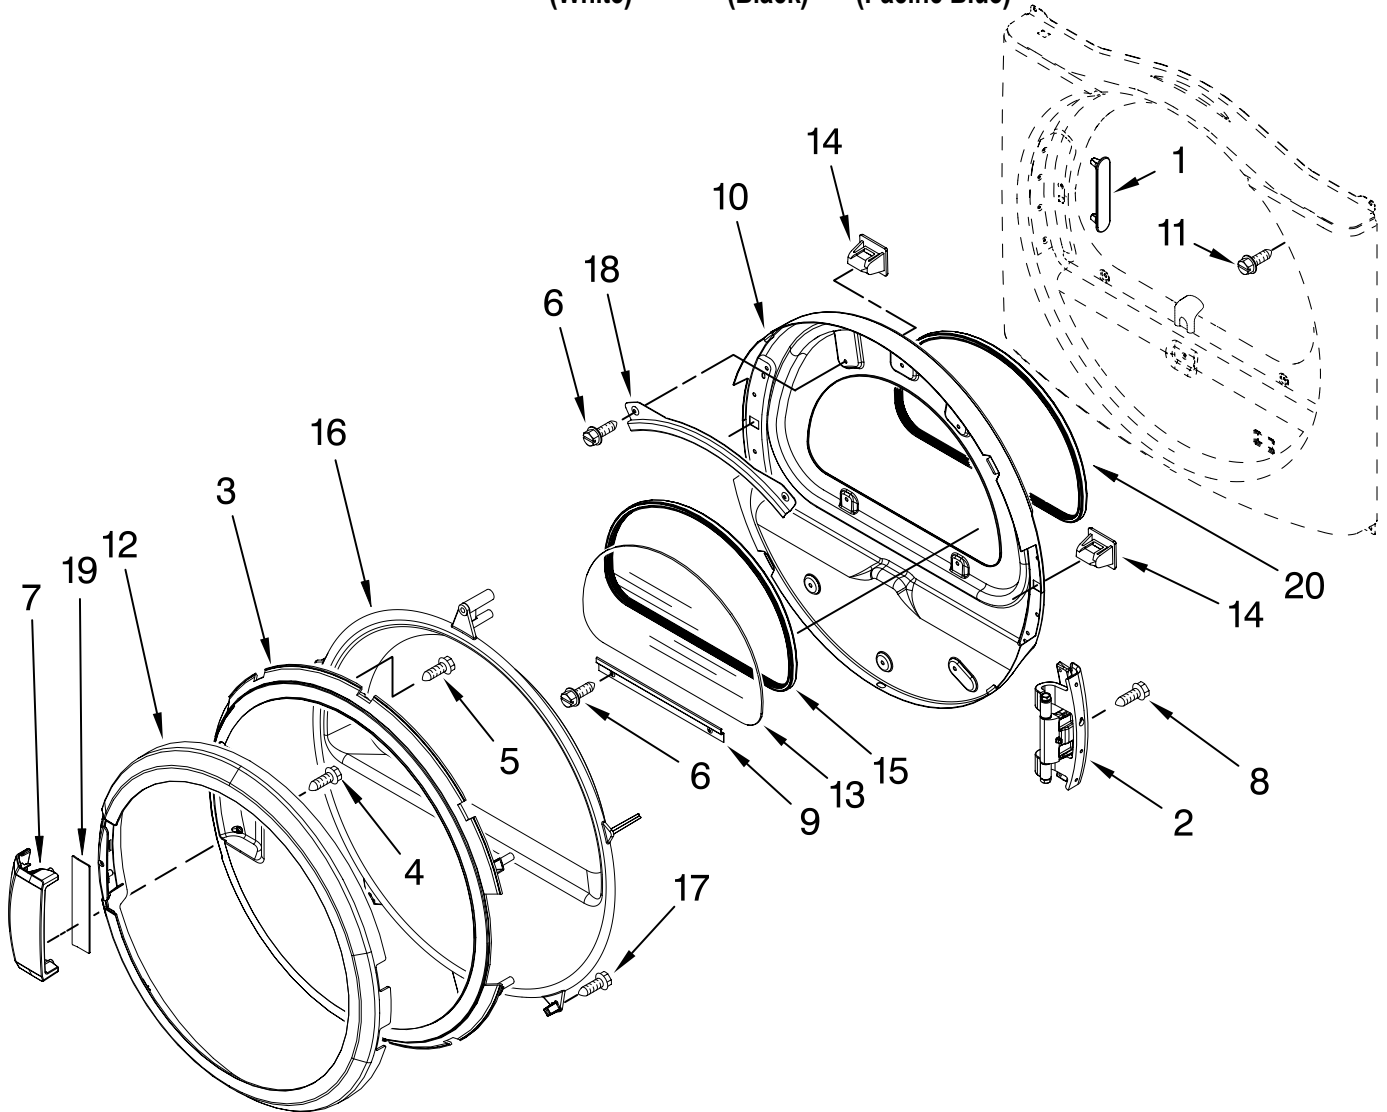

DOOR PARTS

For Model: MEDZ600TW2, MEDZ600TB2, MEDZ600TK2
(White) (Black) (Pacific Blue)

Illus. No.	Part No.	DESCRIPTION
1	8565119	Plug Strip (Inner Door)
2	8578887	Door Hinge Assembly
3	W10119053	Door, Screen Intermediate Assy.
4	9742177	Screw, 8-18 x 5/8
5	3400618	Screw, 6-32 x 3/8
6	3393258	Screw, 10-16 x 1/2
7	W10117478	Handle, Door (Includes Illus. 19.)

Illus. No.	Part No.	DESCRIPTION
8	W10159996	Screw
9	8519354	Retainer (Lower)
10	8578933	Door Assembly (Inner) (Includes Illus. 1 & 14)
11	355515	Screw, 8-18 x 11/16
12	W10112917	Door, Outer Ring
13	8565117	Window

Illus. No.	Part No.	DESCRIPTION
14	690081	Door Catch Assembly
15	8579663	Seal, Window
16	8580059	Door, Intermediate
17	8534022	Screw
18	8519356	Retainer (Upper)
19	W10112927	Pad, Door Handle
20		Door Seal (Not Servicable)

FOR ORDERING INFORMATION REFER TO PARTS PRICE LIST