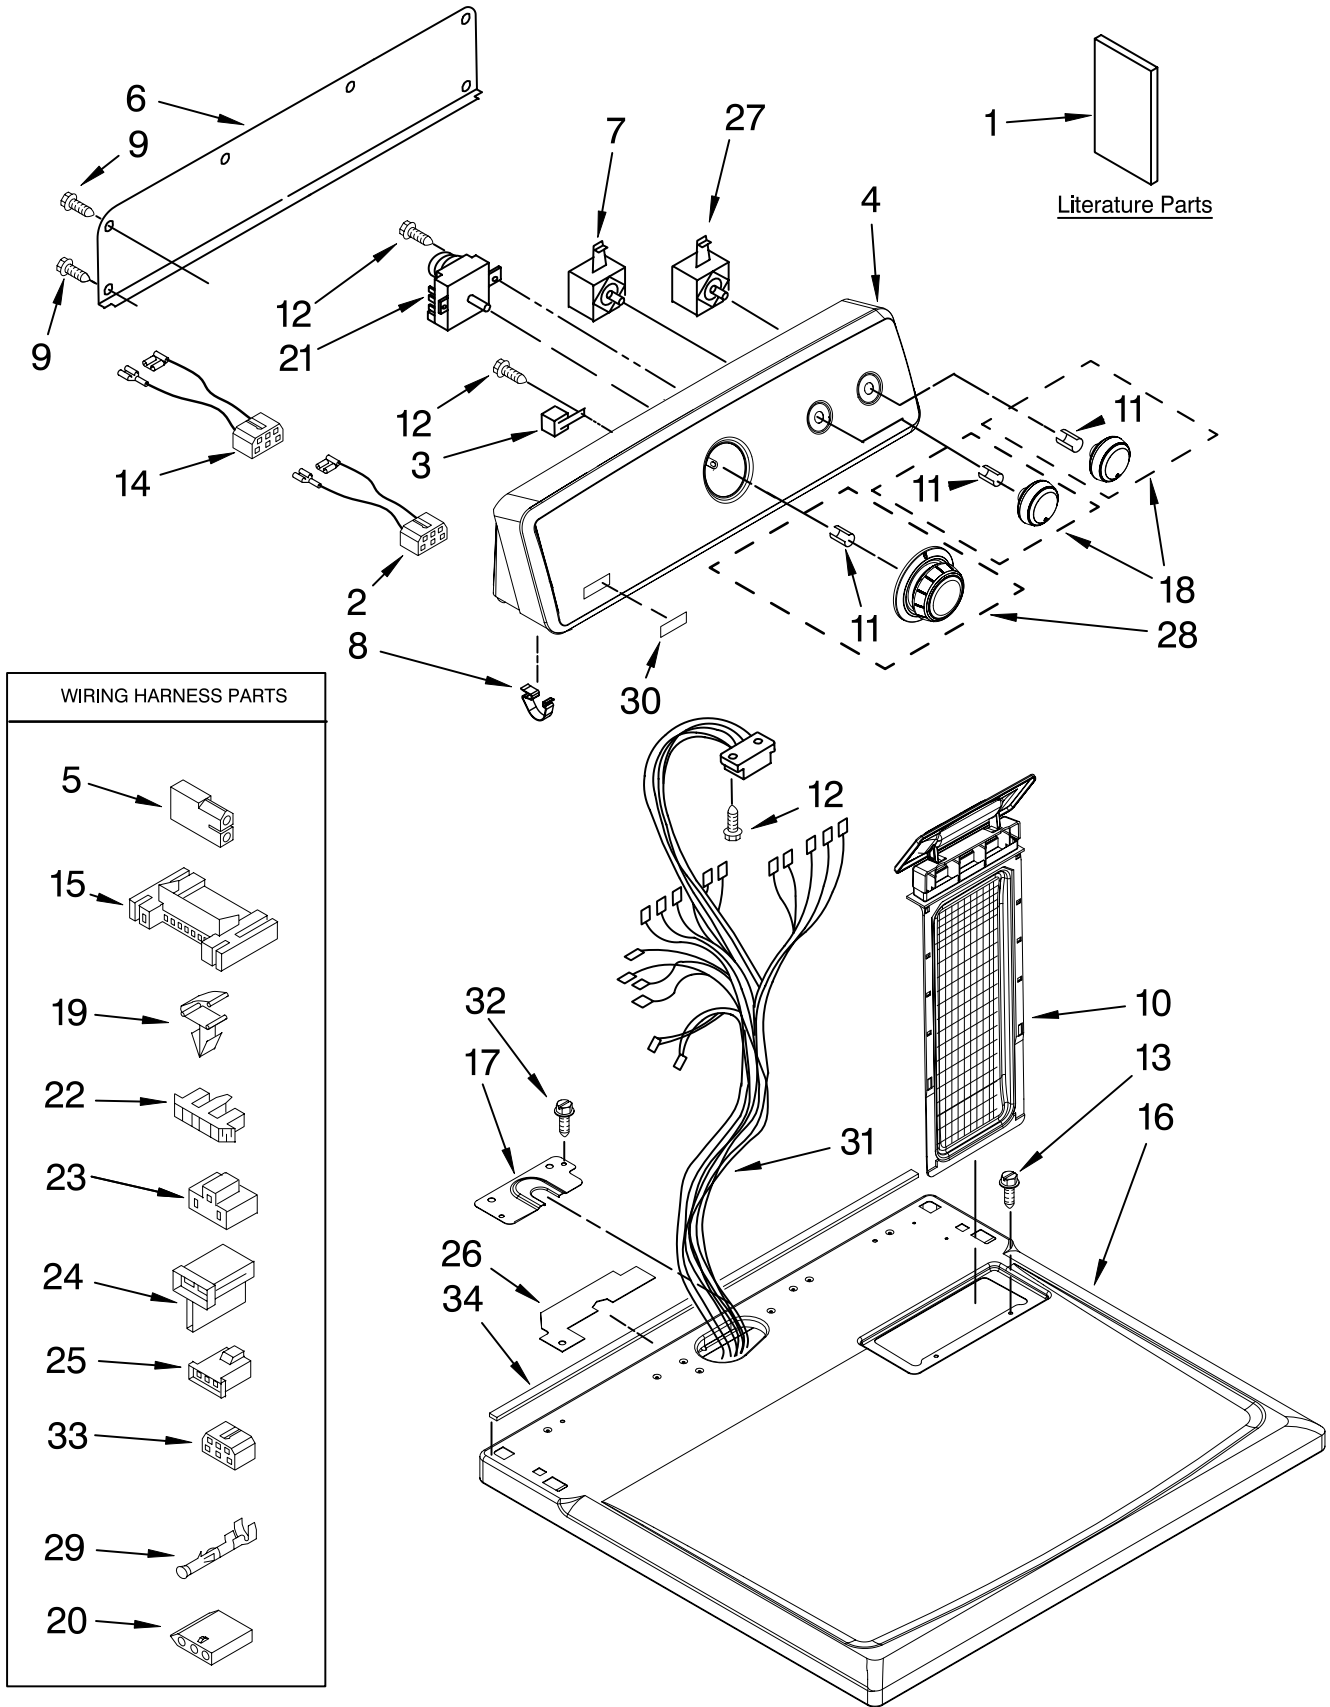

# TOP AND CONSOLE PARTS

For Model: MGD5600TQ0  
(White)

29" GAS DRYER

**WIRING HARNESS PARTS**

- 5 → [Connector]
- 15 → [Connector]
- 19 → [Bracket]
- 22 → [Bracket]
- 23 → [Bracket]
- 24 → [Bracket]
- 25 → [Bracket]
- 33 → [Bracket]
- 29 → [Bracket]
- 20 → [Bracket]

# TOP AND CONSOLE PARTS

For Model: MGD5600TQ0  
(White)

Illus. No.	Part No.	DESCRIPTION	Illus. No.	Part No.	DESCRIPTION	Illus. No.	Part No.	DESCRIPTION
1		Literature Parts	9	693995	Screw, Hex	24	3403499	Connector,
	W10088775	Use & Care Guide			Washer Head			2-Position
	8578217	Wiring Diagram	10	8565972	Screen, Lint			(Gas Valve)
	W10089170	Sheet,	11	8536939	Clip, Spring	25	3403498	Connector,
		Cycle Feature	12	8533971	Screw, 8-18 x 5/16			3-Position
2	W10113080	Wire, Jumper	13	688983	Screw, 8-18 x 5/8			(Gas Valve)
		Mini-Buzzer	14	W10110861	Wire, Jumper	26	W10118608	Seal, Harness
3	694419	Buzzer, Mini			(Temperature)	27	W10117655	Switch,
4	W10086704	Console & Shell	15	3395683	Connector			Push-To-Start
		Assembly (Includes			(Motor)	28	W10110030	Timer-Knob
		Items 8 & 30)	16	W10112597	Top			Assembly
5	717252	Plug, 2-Way	17	8565981	Bracket, Harness	29	94614	Terminal, Female
		Terminal	18	W10110029	Knob, Control (2)	30	W10112569	Badge-Assembly
6	W10112576	Panel, Rear	19	3394427	Clip-Harness	31	W10110866	Harness, Wiring
		Console	20	3936144	Connector	32	337686	Screw, 8-18 x 1/2
7	3399639	Switch,	21	8299765	Timer Assembly	33	3347243	Connector
		Temperature			(60 Hz.)			6-Circuit
8	8312709	Clip-Console (2)	22	3397269	Connector-Timer	34	W10112267	Seal, Foam
			23	3401144	Connector,			Console Bracket
					(PTS Relay)			