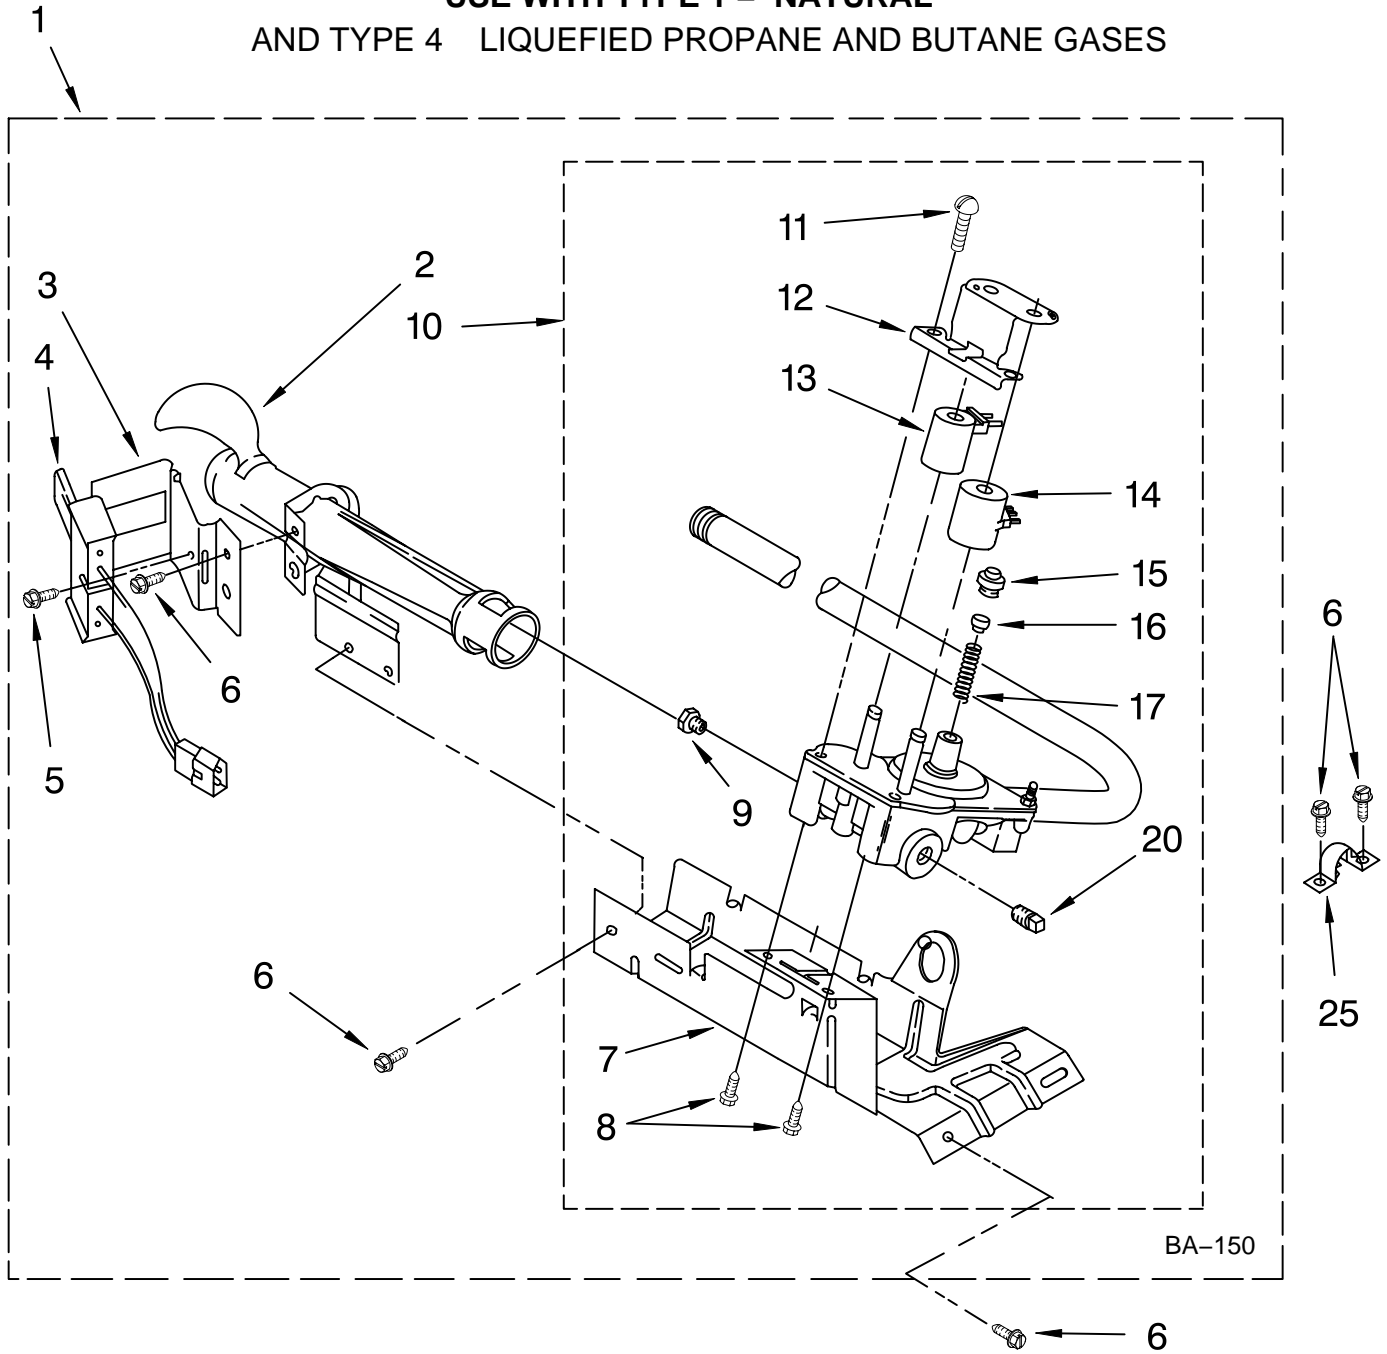

8318272 BURNER ASSEMBLY

For Model: MGD5600TQ0
(White)

USE WITH TYPE 1 – NATURAL
AND TYPE 4 LIQUEFIED PROPANE AND BUTANE GASES

FOR ORDERING INFORMATION REFER TO PARTS PRICE LIST

8318272 BURNER ASSEMBLY

For Model: MGD5600TQ0
(White)

USE WITH TYPE 1 – NATURAL
AND TYPE 4 LIQUEFIED PROPANE AND BUTANE GASES

Illus. No.	Part No.	DESCRIPTION
1	8318272	Burner Assembly 60 Hz. (Type 1) (White Rodgers)
2	688617	Tube, Burner
3	694298	Bracket, Ignitor
4	686590	Ignitor
5	3393909	Screw & Washer (8-32 x 5/8)
6	343641	Screw, 10-16 x 1/2
7	693986	Base, Burner
8	3387057	Screw, 8-18 x 3/8
9		Orifice, Burner Type 1 234826 Type 4 (Butane) 229742 Type 4 (Propane) 234868
10	8318277	Valve, 60 Hz. (Includes Pipe & Illus. #7)
11	694421	Screw, 8-32 x 1/2 (2)
12	694538	Bracket, Coil
13	694540	Coil, 60 Hz. (2 Terminal) (Main)
14	694539	Coil, 60 Hz. (Split) (3 Terminal) (Pilot Position)
15	694424	Leak Limiter
16	694423	Screw, Regulator Adjustment
17	694422	Spring, Regulator
20	239822	Plug, Pipe
25	341029	Clamp, Pipe

Following Parts Not Illustrated

694572 Conversion Kit
(Type 1)
to Type (4) L.P.G.

BA-150

FOR ORDERING INFORMATION REFER TO PARTS PRICE LIST