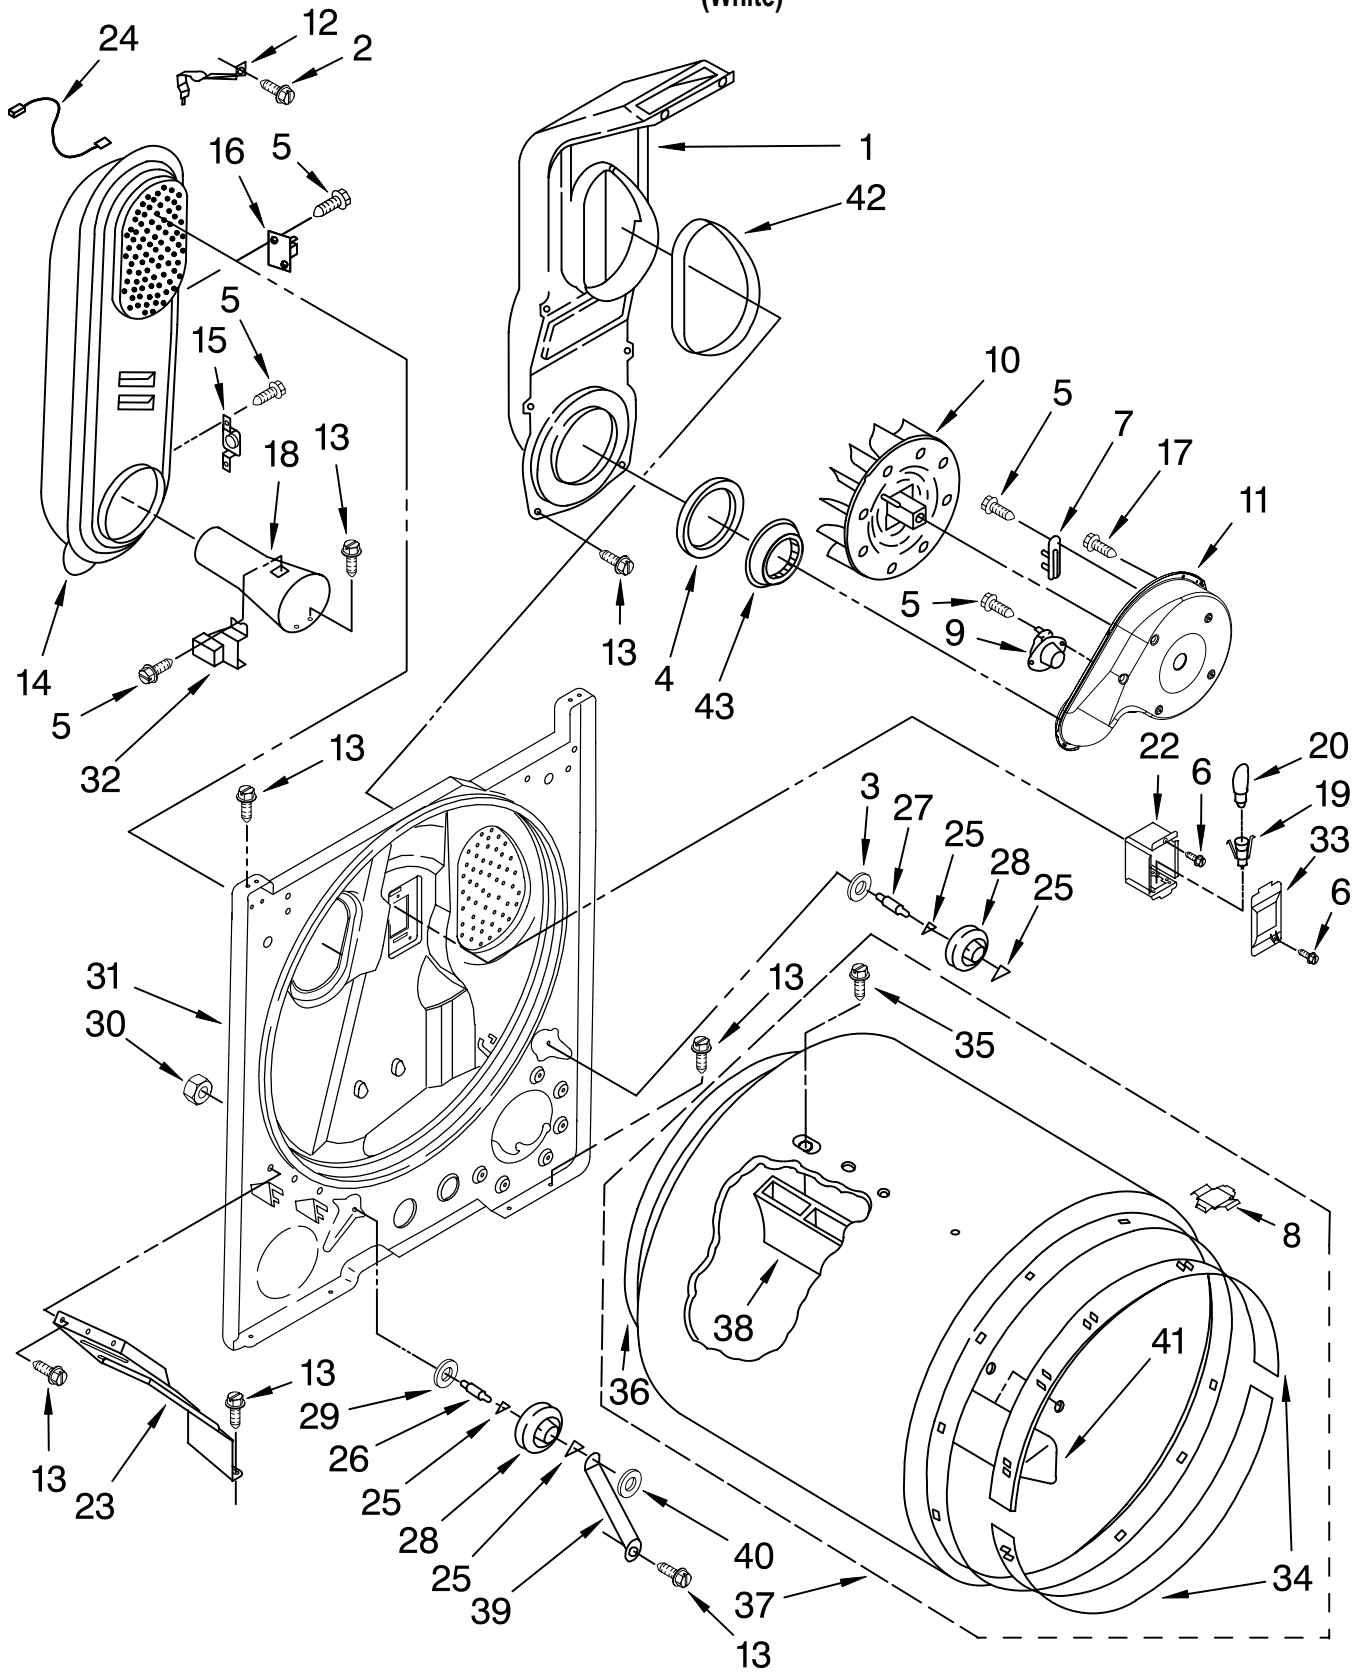

BULKHEAD PARTS

For Model: MGD5600TQ0

(White)

FOR ORDERING INFORMATION REFER TO PARTS PRICE LIST

BULKHEAD PARTS

For Model: MGD5600TQ0
(White)

Illus. No.	Part No.	DESCRIPTION
1	348368	Lint Chute Assembly
2	489463	Screw, 8-18 x 5/8
3	3388703	Washer-Support
4	347139	Seal, Lint Chute
5	90767	Screw, 8-18 x 3/8
6	487909	Screw, 8-15 x 1/2
7	3392519	Fuse, Thermal (91 C)
8	8066086	Drum Hole Plug
9	3387134	Thermostat, Internal-Bias
10	694089	Wheel, Blower
11	8577230	Housing, Blower
12	3398161	Clip
13	343641	Screw, 10-16 x 1/2
14	8530285	Box, Heater
15	3403140	Thermostat, 205°F (96°C)
16	3977394	Kit, Thermal Cut-Off (Includes Item 15)
17	3390647	Screw, 8-18 x 1/2
18	8066049	Funnel, Burner
19	W10136369	Socket Assembly
20	3406124	Bulb
22	3977373	Bracket, Drum Light
23	3406022	Bracket, Bulkhead
24	3401707	Wire, Jumper
25	690997	Ring, Tri
26	3399506	Shaft, L.H.
27	3399507	Shaft, R.H.
28	3397590	Roller, Support
29	348197	Washer, Support
30	3359452	Nut, 3/8-16
31	3403413	Bulkhead
32	338906	Sensor, Radiant
33	3402841	Lens, Drum Light
34	692526	Ring, Bearing
35	W10109200	Screw, 11-16 x 3/4
36	3406130	Seal, Rear Drum
37	695587	Drum Assembly
38	692490	Baffle, Drum (2)
39	3976434	Bracket, Support
40	90296	Clip
41	3403636	Baffle, Drum (1)
42	339956	Seal
43	696302	Shield, Exhaust

FOR ORDERING INFORMATION REFER TO PARTS PRICE LIST