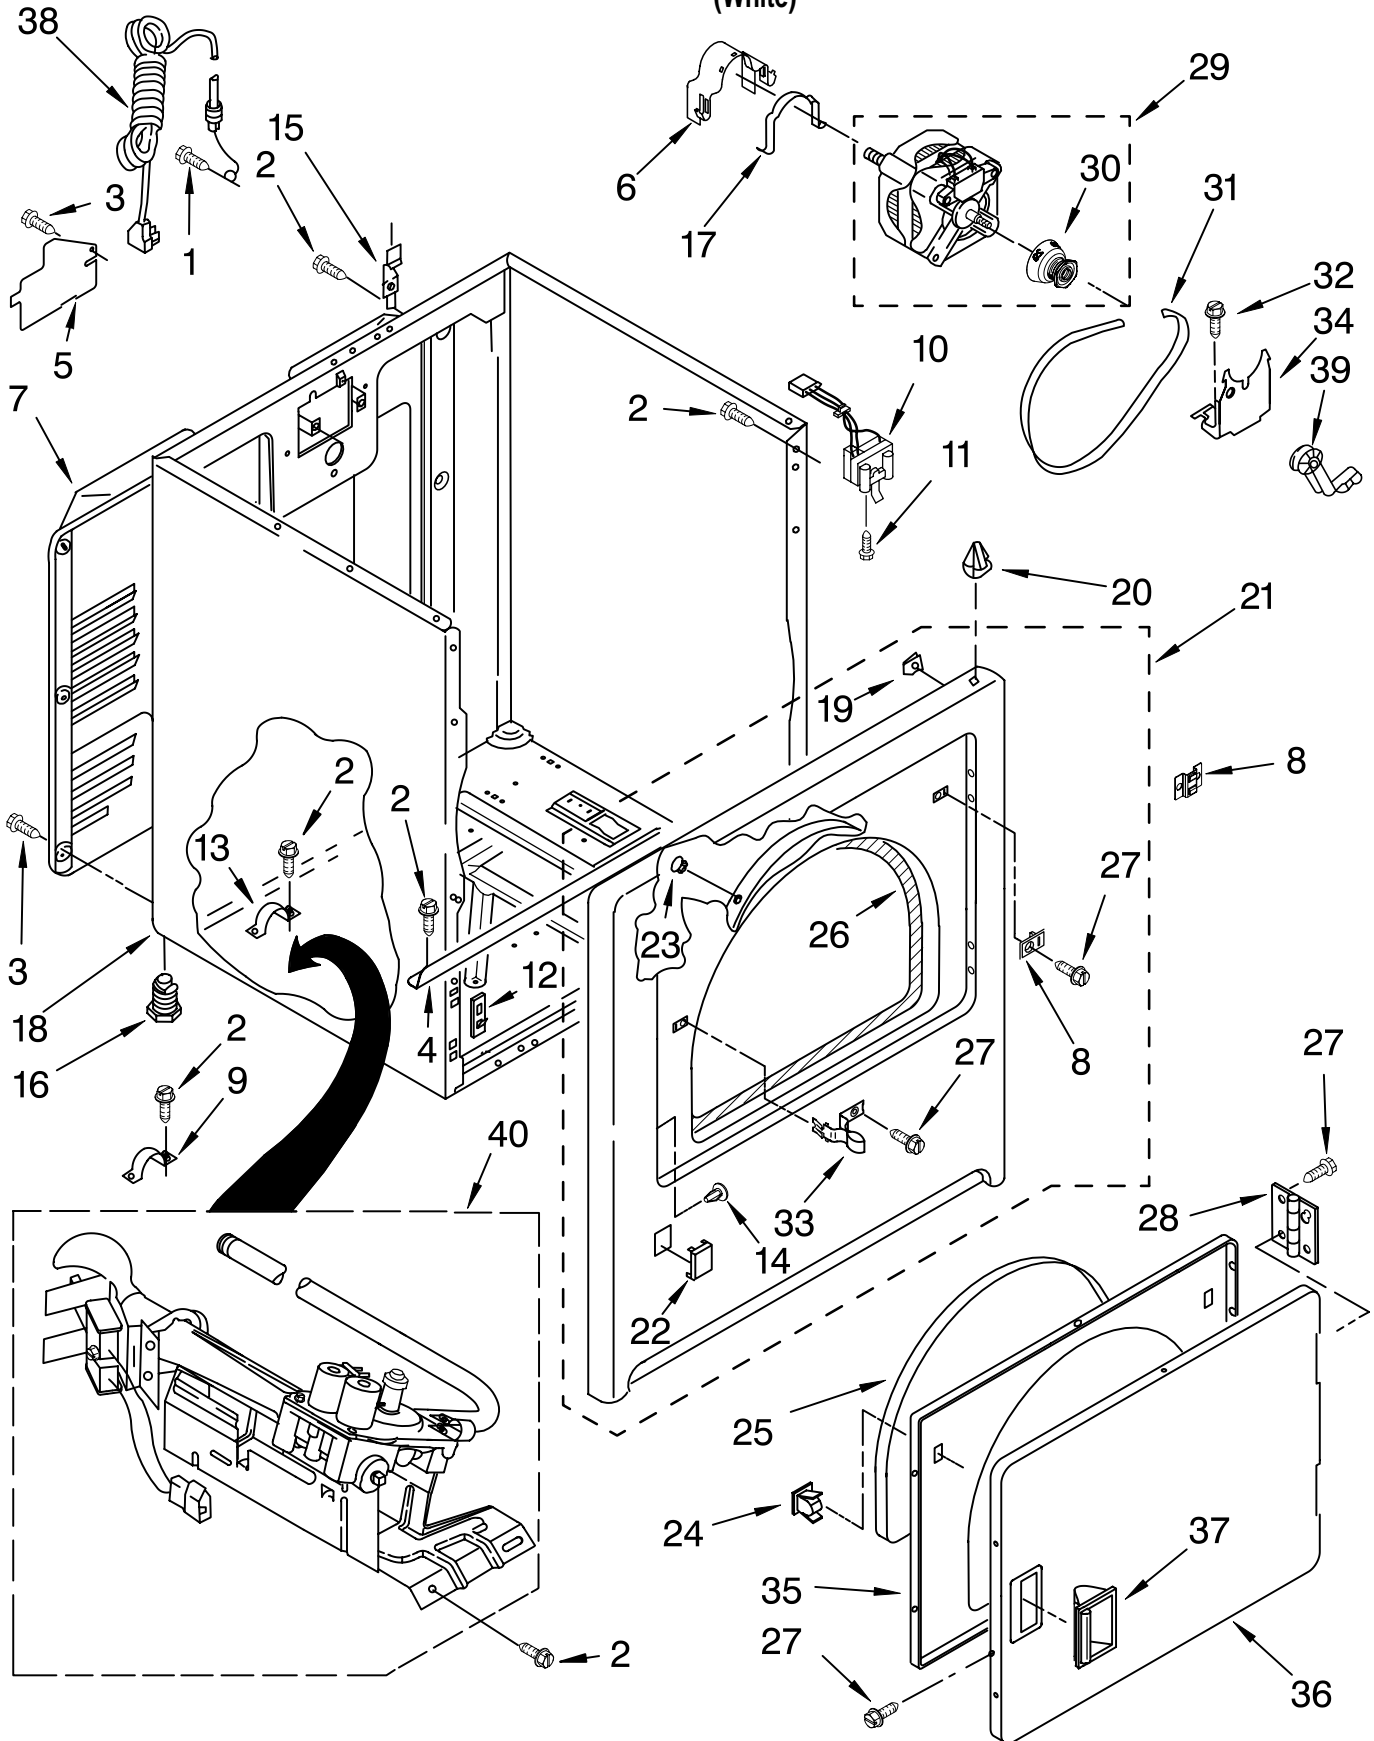

CABINET PARTS

For Model: MGD5600TQ0

(White)

FOR ORDERING INFORMATION REFER TO PARTS PRICE LIST

CABINET PARTS

For Model: MGD5600TQ0
(White)

Illus. No.	Part No.	DESCRIPTION	Illus. No.	Part No.	DESCRIPTION	Illus. No.	Part No.	DESCRIPTION
1	697776	Screw, 10-32 x 5/8 (External Ground)	16	3392100	Foot, Dryer	28	3405514	Hinge, Door
2	343641	Screw, 10-16 x 1/2		279810	Foot-Optional (Extended Length)	29	8066206	Motor Assembly
3	693995	Screw, Hex Head			(Package of 2)	30	8066184	Pulley-60 Hz.
4	8541400	Bracket, Cabinet			(Not Included.)	31	W10131364	Belt, Drive
5	3396795	Cover, Block	17	660658	Clamp, Motor	32	3400500	Bolt, 5/16-18 x 3/4
6	3404162	Clamp, Motor (W/Shield)	18	8530603	Cabinet (Includes Item 4)	33	3403431	Strike, Panel
7	3396805	Panel, Rear	19	98234	Clip, Ground (2)	34	348780	Base, Motor
8	3403630	Clip,	20	690363	Lock, Front Top (2)	35	3402341	Door, Rear
9	3980175	Clamp-Elbow	21	3403447	Panel Front	36	3402335	Door, Front
10	3406107	Door Switch Assembly	22	3394975	Plug, Front Panel	37	8565970	Handle, Door
11	697773	Screw, 6-20 x 7/8	23	685203	Clip, Felt Pad (2)	38	344020	Cord, Power
12	3394083	Clip, Front Panel	24	3389441	Catch, Door Assembly	39	691366	Idler & Pulley Assembly
13	341029	Clamp, Pipe	25	3405246	Seal, Door	40	8318272	Burner Assembly, 60 Hz.
14	3404413	Plug-Hole	26	3406129	Seal & Bearing Assembly			(See Pages 7 & 8 For Further Burner Breakdown)
15	8066217	Hinge, Top (2)	27	342055	Screw, 8-18 x 1/2			

FOR ORDERING INFORMATION REFER TO PARTS PRICE LIST