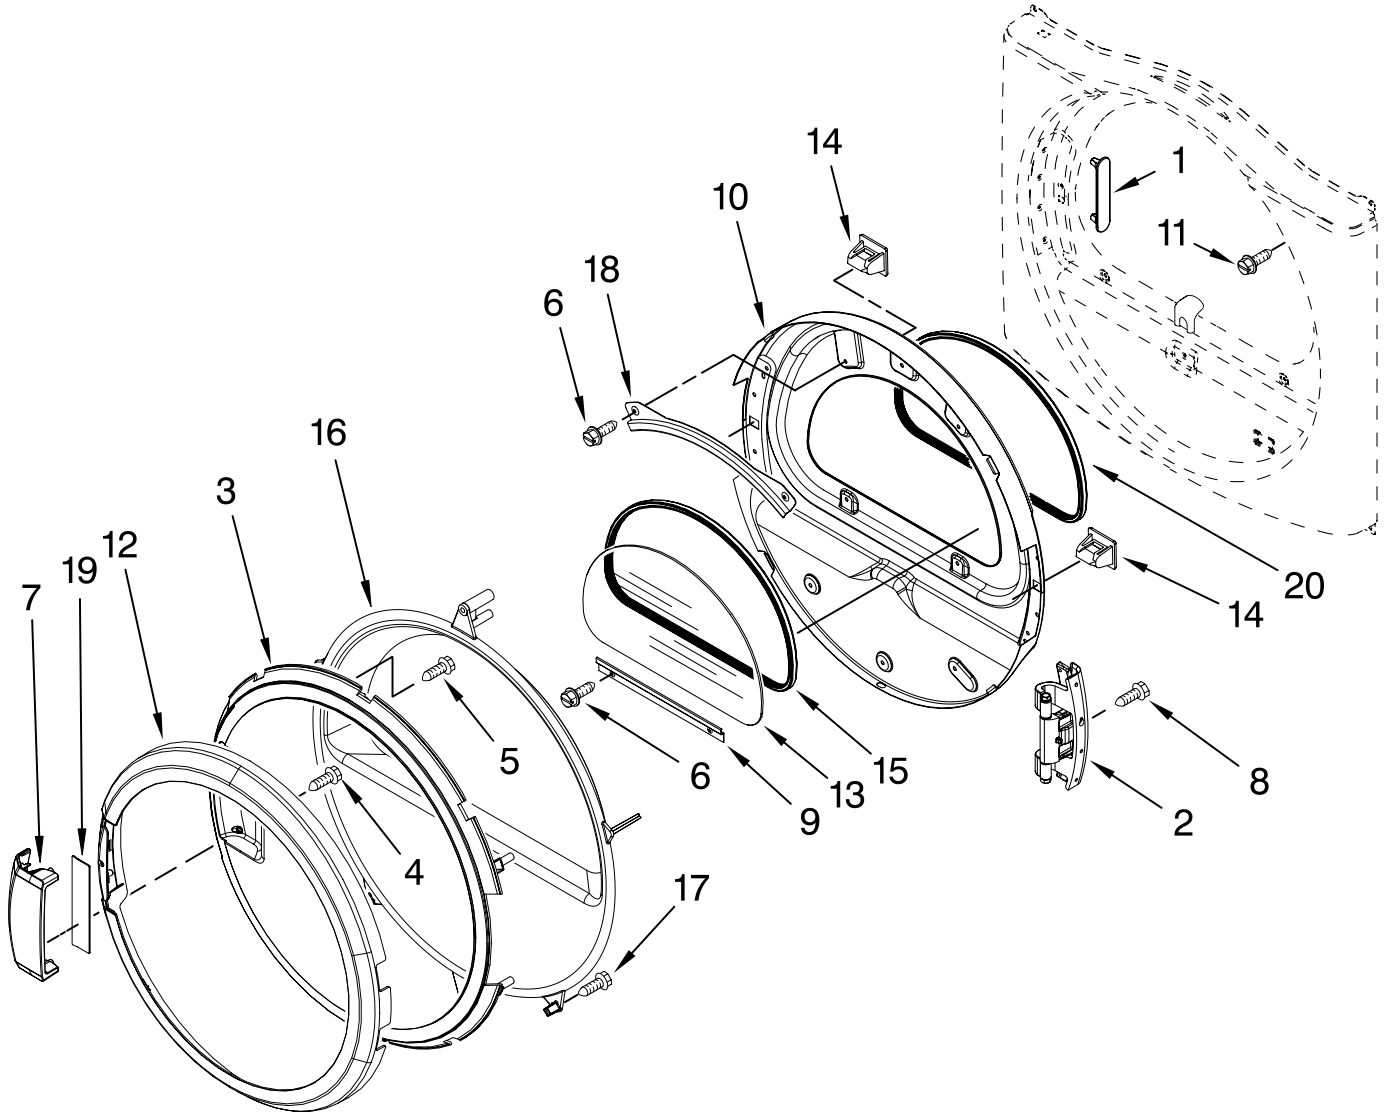

DOOR PARTS

For Model: MEDZ600TW0, MEDZ600TB0, MEDZ600TK0
(White) (Black) (Pacific Blue)

Illus. No.	Part No.	DESCRIPTION
1	8565119	Plug Strip (Inner Door)
2	8578887	Door Hinge Assembly
3	W10119053	Door, Screen Intermediate Assy.
4	9742177	Screw, 8-18 x 5/8
5	3400618	Screw, 6-32 x 3/8
6	3393258	Screw, 10-16 x 1/2
7	W10117478	Handle, Door (Includes Illus. 19.)

Illus. No.	Part No.	DESCRIPTION
8	W10017850	Screw, 10-32 x .455
9	8519354	Retainer (Lower)
10	8578933	Door Assembly (Inner) (Includes Illus. 1 & 14)
11	355515	Screw, 8-18 x 11/16
12	W10112917	Door, Outer Ring

Illus. No.	Part No.	DESCRIPTION
13	8565117	Window
14	690081	Door Catch Assembly
15	8579663	Seal, Window
16	8565114	Door, Intermediate
17	8534022	Screw
18	8519356	Retainer (Upper)
19	W10112927	Pad, Door Handle
20		Door Seal (Not Servicable)

FOR ORDERING INFORMATION REFER TO PARTS PRICE LIST