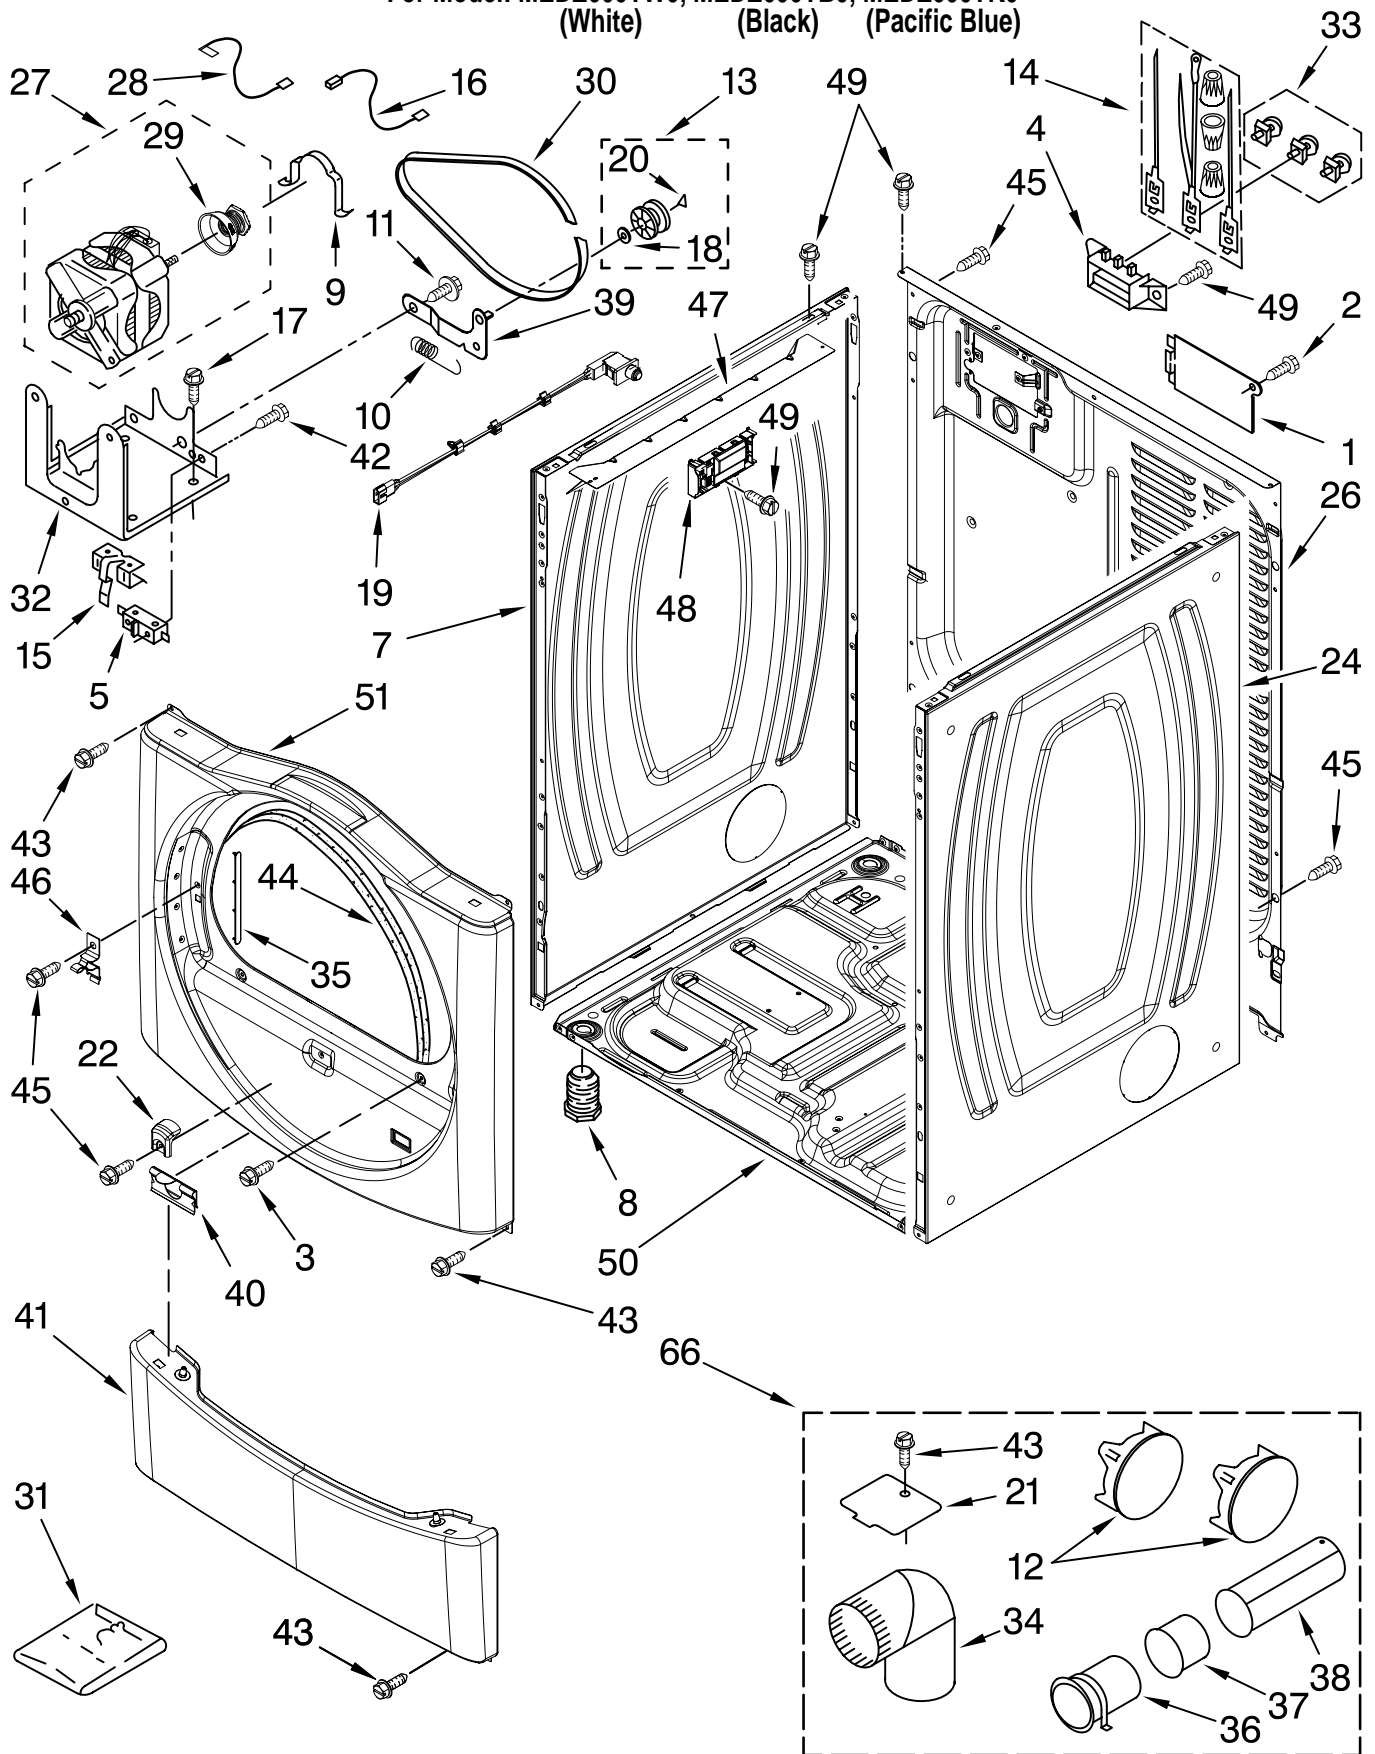

CABINET PARTS

For Model: MEDZ600TW0, MEDZ600TB0, MEDZ600TK0
(White) (Black) (Pacific Blue)

FOR ORDERING INFORMATION REFER TO PARTS PRICE LIST

CABINET PARTS

For Model: MEDZ600TW0, MEDZ600TB0, MEDZ600TK0
(White) (Black) (Pacific Blue)

Illus. No.	Part No.	DESCRIPTION	Illus. No.	Part No.	DESCRIPTION	Illus. No.	Part No.	DESCRIPTION
1	8576583	Cover, Terminal Block	18	233520	Washer, Thrust	38	8563749	Exhaust Pipe (Long)
2	8533974	Screw Ground	19	8574875	Assembly, Door Switch	39	3388674	Idler Bracket
3	3357011	Screw, 10-16 x 1/2	20	W10121334	Tri Ring	40	8519459	Clip, Toe Panel
4	3397659	Block, Terminal	21	8066115	Cover-Plate	41		Toe Panel
5	3394881	Switch, Broken Belt	22	8565083	Ramp, Door		8540621	White
7		Panel, Side (L.H.)	24		Panel, Side (R.H.)		W10112964	Black
	8565054	White		8565048	White		W10119028	Pacific Blue
	W10112962	Black		W10112963	Black	42	98129	Screw, 6-20 x 1 1/16
	W10119026	Pacific Blue		W10119027	Pacific Blue	43	3390647	Screw, 8-18 x 1/2
8	3392100	Foot, Dryer	26	8565059	Panel, Rear	44	3387242	Seal, Front Panel
	279810	Foot - Optional (Extended Length Package Of 2) (Not Included)	27	8538263	Motor, Assembly 60 HZ.	45	3393008	Screw, 10-16 x 1/2
9	660658	Clamp, Motor (2)	28	3398948	Wire, Jumper (Broken Belt Switch)	46	8565122	Strike-Door
10	3387374	Spring, Idler	29	8578220	Pulley 60 HZ.	47	8563727	Control Bracket
11	3389420	Retainer, Idler	30	W10112954	Belt, Drive	48	W10050520	Control Board
12		Plug, Multivent	31	8572546	Kit, Stack Assembly	49	90767	Screw, 8-18 x 3/8
	697750	White	32	3387118	Bracket, Motor	50	8565046	Base, Cabinet
	3388309	Black	33	279393	Terminal Block Screw Kit (For Terminal Block)	51		Front Panel (Includes Illus. 44)
	8561800	Pacific Blue					W10117421	White
13	3388672	Pulley Assembly	34	49026	4" - 90° Elbow		W10117396	Black
14	279318	Terminal, Brass & Tinned (3) (Includes Illus. 33)	35	8565043	Plug, Front Panel		W10119029	Pacific Blue
15	8066120	Lever, Snap Switch	36	8563747	Exhaust Pipe & Bracket	Optional Parts Not Included		
16	3394081	Wire, Belt Switch	37	8563750	Exhaust Pipe (Short)	Dryer Exhaust Kit (For Side & Bottom Venting)		
17	343641	Screw, 10-16 x 1/2				66	279818	White
							279820	Black
							280102	Pacific Blue

FOR ORDERING INFORMATION REFER TO PARTS PRICE LIST