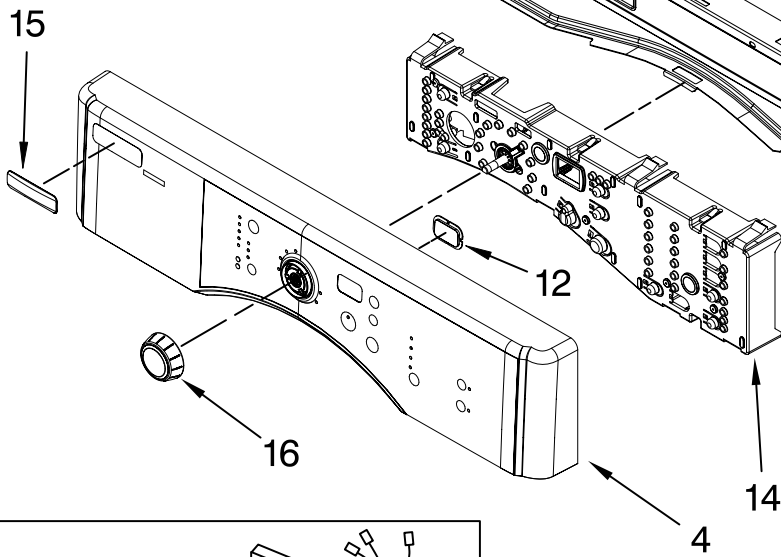

# TOP AND CONSOLE PARTS

27" Electric Dryer

For Model: MEDZ600TW0, MEDZ600TB0, MEDZ600TK0  
(White) (Black) (Pacific Blue)

FOR ORDERING INFORMATION REFER TO PARTS PRICE LIST

# TOP AND CONSOLE PARTS

For Model: MEDZ600TW0, MEDZ600TB0, MEDZ600TK0  
(White) (Black) (Pacific Blue)

<b>Illus. No.</b>	<b>Part No.</b>	<b>DESCRIPTION</b>
1		Literature Parts
	W10112937	Use & Care Guide
	W10117402	Tech Sheet
	W10117403	Guide, Quick Start
2		Top
	8563730	White
	W10129703	Black
	W10140767	Pacific Blue
3	W10110972	Harness, Main
4		Panel, Console (Includes Illus. 15.)
	W10117389	White
	W10117393	Black
	W10119034	Pacific Blue
5	3394427	Clip, Harness
6	8565237	Bracket, Console
7	353424	Connector, Sensor
8	94614	Terminal
9	3936144	Plug, Terminal
10	94613	Terminal
11	3390647	Screw, 8-18 x 1/2
12	W10117387	Lens, Display
13	3395683	Connector, (Motor)
14	W10117417	Assembly, User Interface
15	W10112569	Badge
16	W10119050	Knob, Assembly
17	8574968	Channel, Water
18	3400238	Screw, 2-28 x 1/2