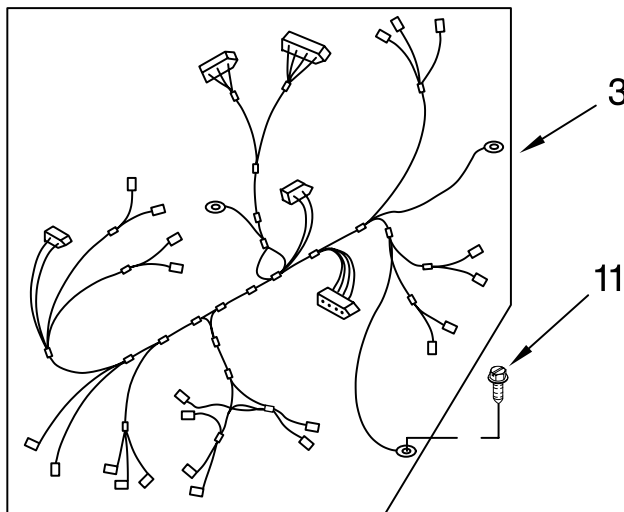

# TOP AND CONSOLE PARTS

27" Electric Dryer

For Model: MEDZ600TW0, MEDZ600TB0, MEDZ600TK0  
(White) (Black) (Pacific Blue)

FOR ORDERING INFORMATION REFER TO PARTS PRICE LIST

# TOP AND CONSOLE PARTS

For Model: MEDZ600TW0, MEDZ600TB0, MEDZ600TK0  
(White) (Black) (Pacific Blue)

<b>Illus. No.</b>	<b>Part No.</b>	<b>DESCRIPTION</b>
1		Literature Parts
	W10112937	Use & Care Guide
	W10117402	Tech Sheet
	W10117403	Guide, Quick Start
2		Top
	8563730	White
	W10129703	Black
	W10140767	Pacific Blue
3	W10110972	Harness, Main
4		Panel, Console (Includes Illus. 15.)
	W10117389	White
	W10117393	Black
	W10119034	Pacific Blue
5	3394427	Clip, Harness
6	8565237	Bracket, Console
7	353424	Connector, Sensor
8	94614	Terminal
9	3936144	Plug, Terminal
10	94613	Terminal
11	3390647	Screw, 8-18 x 1/2
12	W10117387	Lens, Display
13	3395683	Connector, (Motor)
14	W10117417	Assembly, User Interface
15	W10112569	Badge
16	W10119050	Knob, Assembly
17	8574968	Channel, Water
18	3400238	Screw, 2-28 x 1/2