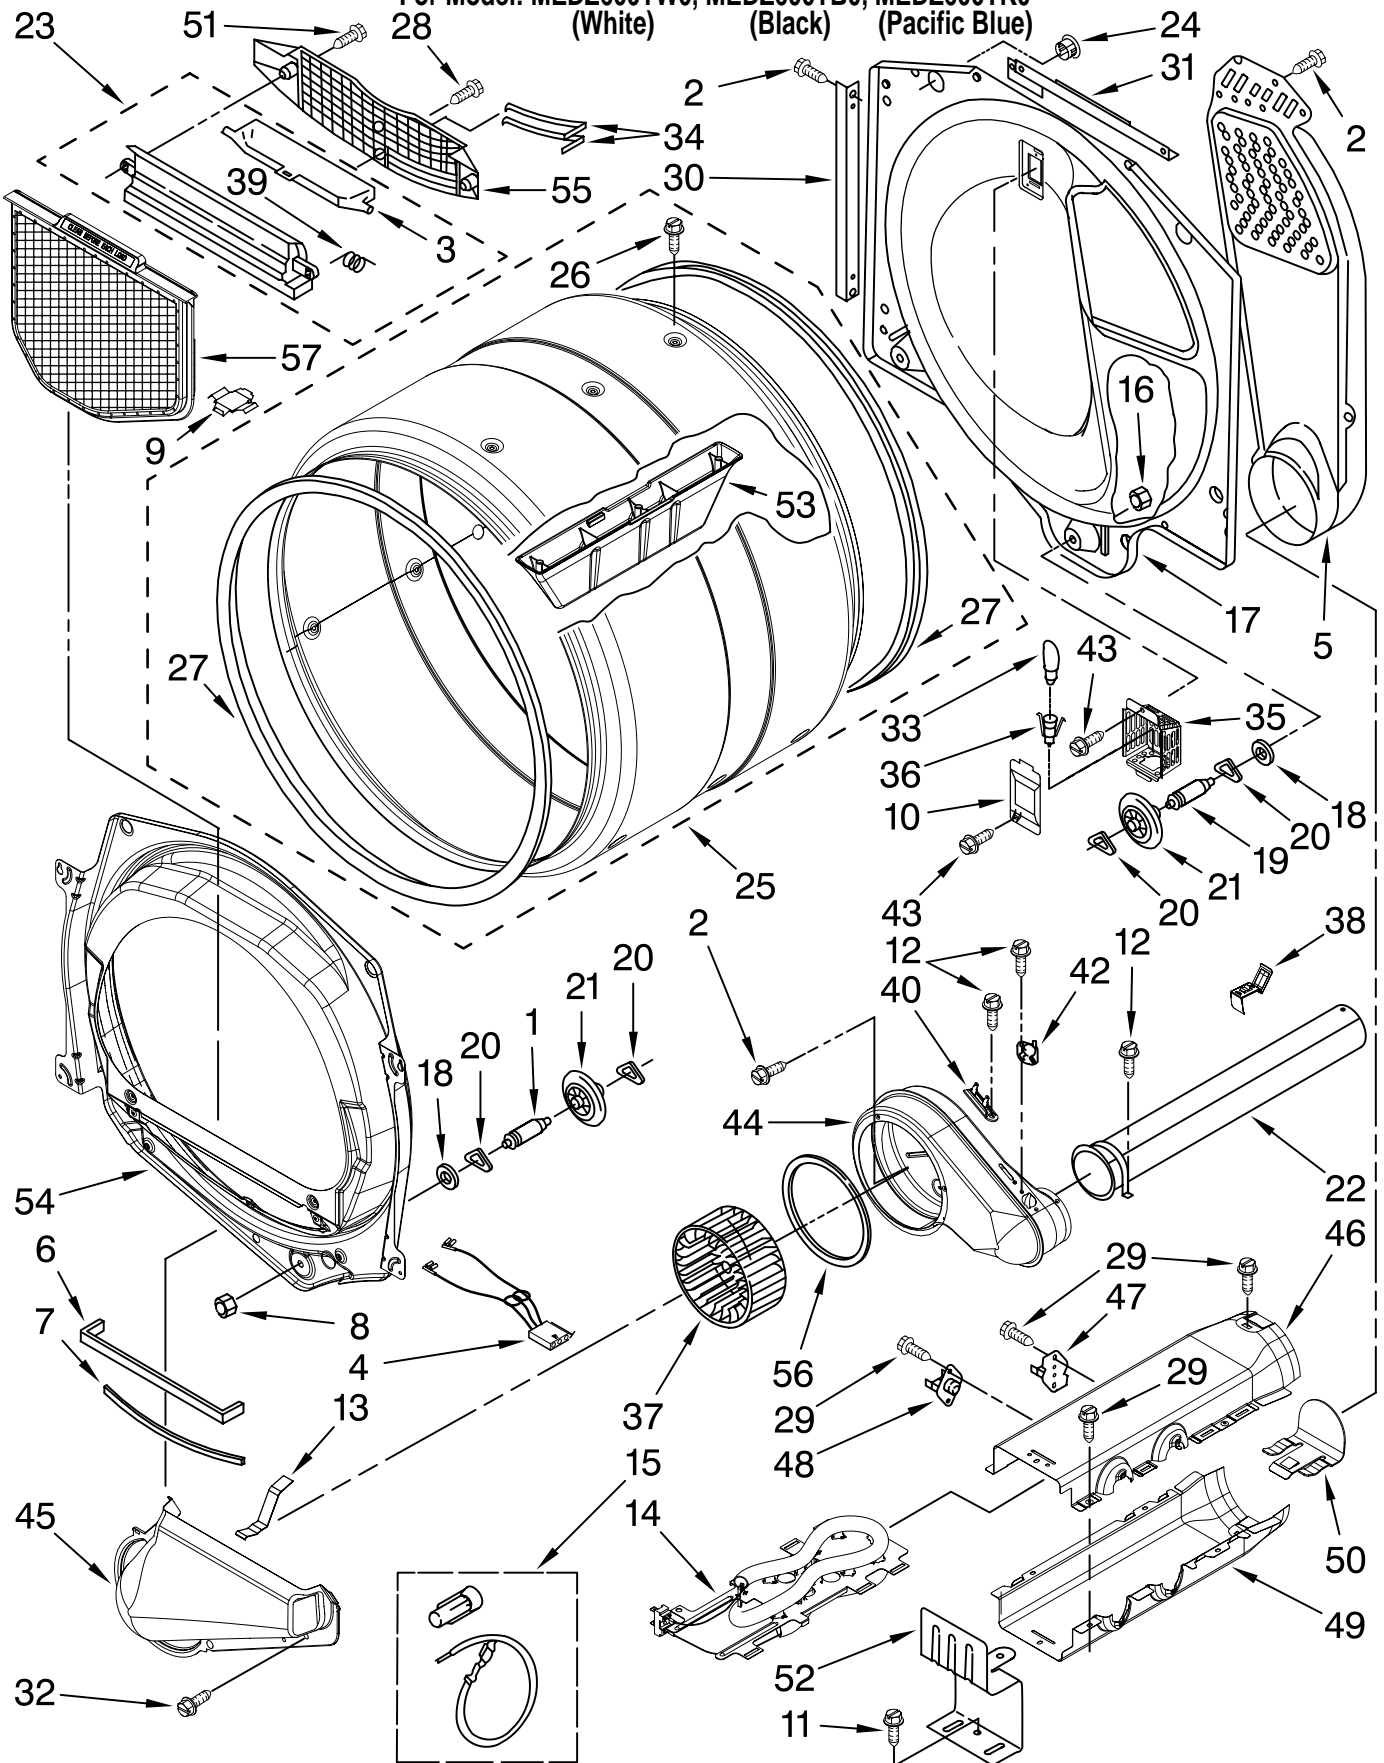

BULKHEAD PARTS

For Model: MEDZ600TW0, MEDZ600TB0, MEDZ600TK0
(White) (Black) (Pacific Blue)

FOR ORDERING INFORMATION REFER TO PARTS PRICE LIST

BULKHEAD PARTS

For Model: MEDZ600TWO, MEDZ600TB0, MEDZ600TK0
(White) (Black) (Pacific Blue)

Illus. No.	Part No.	DESCRIPTION	Illus. No.	Part No.	DESCRIPTION	Illus. No.	Part No.	DESCRIPTION
1	8575324	Shaft, R.H. Thread	19	8575325	Shaft, L.H. Thread	39	3394986	Spring, Lint
2	3390647	Screw, 8-18 x 1/2	20	690997	Ring, Tri			Screen Door
3	8563758	Door, Lint Screen	21	8536973	Roller, Support	40	3392519	Thermal Fuse (91°C)
4	3406653	Harness, Sensor	22	8563728	Exhaust Pipe	42	8577274	Thermistor
5	697354	Air Duct Assembly	23	8563755	Housing, Outlet	43	487909	Screw, 8-15 x 1/2
6	697813	Seal, Outlet Housing	24	8529007	Plug, Rear Bulkhead	44	8544362	Housing, Blower
7	697814	Seal, Drum Front	25	8563735	Complete Drum Assembly	45	8066168	Lint Duct Assembly
8	3934666	Nut, 3/8 x 16(R.H.)	26	W10109200	Screw, 11-16 x 3/4	46	8544769	Housing, Slot Heater Box
9	8066086	Plug, Drum Hole	27	697694	Seal, Drum	47	8318314	Thermal Cut-Off (Includes Illus. 48)
10	3402841	Lens, Drum Light	28	695240	Screw, 8-18 x 1/2	48	3391914	Thermostat 295°F (146°C)
11	693995	Screw, 8-18 x 3/8	29	90767	Screw, 8-18 x 3/8	49	8544770	Housing, Tab Heater Box
12	8533971	Screw, 8-18 x 5/16	30	8519221	Channel Bracket, Rear Bulkhead (2)	50	8544776	Flange, Heater Box
13	8066208	Clip-Spring	31	8571651	Bracket, Upper Rear Bulkhead	51	3387230	Screw, 10-16 x 1
14	8544771	Heater Element	32	489463	Screw, 8-18 x 5/8	52	8066099	Bracket, Heater Box
15	279457	Terminal Wire Kit (For Heater Element Wiring Harness Repair)	33	3406124	Bulb, Light	53	8565733	Baffle, Drum
16	W10001120	Nut, 3/8-16 (L.H.)	34	3387223	Electrode, Sensor	54	8565061	Bulkhead, Front
17	8520836	Bulkhead, Rear	35	8578825	Bracket, Drum Light	55	8563756	Grill, Outlet
18	3387459	Washer, Support	36	W10136369	Socket Assembly	56	697770	Seal, Cover Plate
			37	697772	Wheel, Blower	57	W10049370	Lint, Screen
			38	8572105	Clip-Exhaust			

FOR ORDERING INFORMATION REFER TO PARTS PRICE LIST