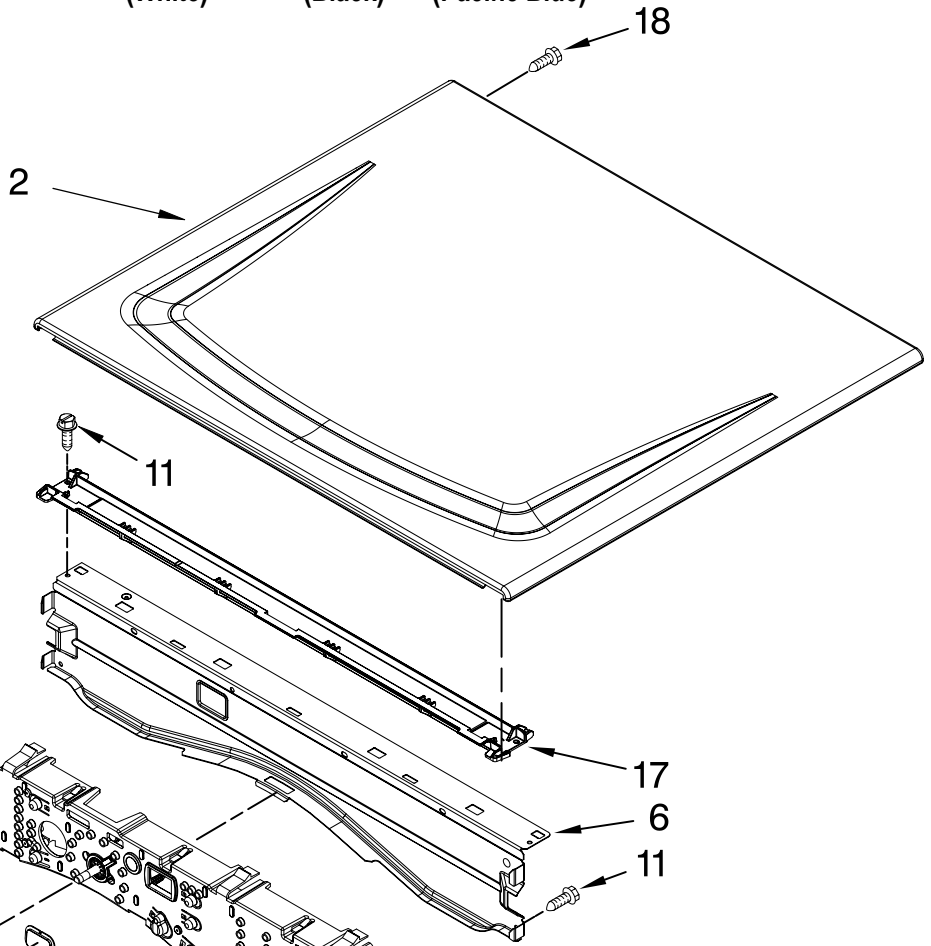

# TOP AND CONSOLE PARTS

27" Electric Dryer

For Model: MEDZ600TW0, MEDZ600TB0, MEDZ600TK0  
(White) (Black) (Pacific Blue)

FOR ORDERING INFORMATION REFER TO PARTS PRICE LIST

# TOP AND CONSOLE PARTS

For Model: MEDZ600TW0, MEDZ600TB0, MEDZ600TK0  
(White) (Black) (Pacific Blue)

<b>Illus. No.</b>	<b>Part No.</b>	<b>DESCRIPTION</b>
1		Literature Parts
	W10112937	Use & Care Guide
	W10117402	Tech Sheet
	W10117403	Guide, Quick Start
2		Top
	8563730	White
	W10129703	Black
	W10140767	Pacific Blue
3	W10110972	Harness, Main
4		Panel, Console (Includes Illus. 15.)
	W10117389	White
	W10117393	Black
	W10119034	Pacific Blue
5	3394427	Clip, Harness
6	8565237	Bracket, Console
7	353424	Connector, Sensor
8	94614	Terminal
9	3936144	Plug, Terminal
10	94613	Terminal
11	3390647	Screw, 8-18 x 1/2
12	W10117387	Lens, Display
13	3395683	Connector, (Motor)
14	W10117417	Assembly, User Interface
15	W10112569	Badge
16	W10119050	Knob, Assembly
17	8574968	Channel, Water
18	3400238	Screw, 2-28 x 1/2