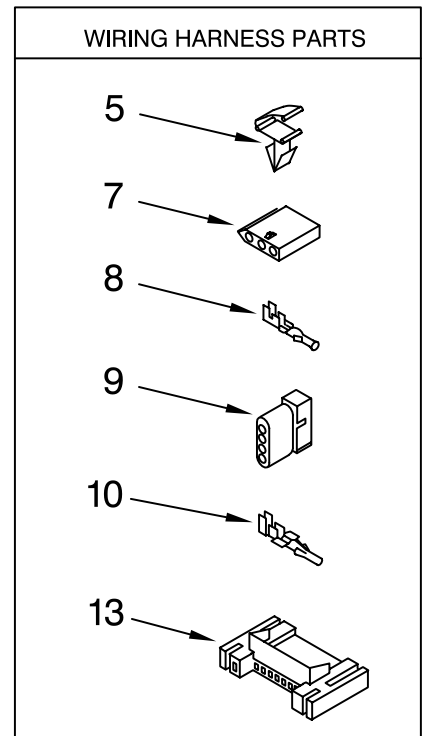

TOP AND CONSOLE PARTS

27" Electric Dryer

For Model: MEDZ600TW0, MEDZ600TB0, MEDZ600TK0
(White) (Black) (Pacific Blue)

FOR ORDERING INFORMATION REFER TO PARTS PRICE LIST

TOP AND CONSOLE PARTS

For Model: MEDZ600TW0, MEDZ600TB0, MEDZ600TK0
(White) (Black) (Pacific Blue)

Illus. No.	Part No.	DESCRIPTION
1		Literature Parts
	W10112937	Use & Care Guide
	W10117402	Tech Sheet
	W10117403	Guide, Quick Start
2		Top
	8563730	White
	W10129703	Black
	W10140767	Pacific Blue
3	W10110972	Harness, Main
4		Panel, Console (Includes Illus. 15.)
	W10117389	White
	W10117393	Black
	W10119034	Pacific Blue
5	3394427	Clip, Harness
6	8565237	Bracket, Console
7	353424	Connector, Sensor
8	94614	Terminal
9	3936144	Plug, Terminal
10	94613	Terminal
11	3390647	Screw, 8-18 x 1/2
12	W10117387	Lens, Display
13	3395683	Connector, (Motor)
14	W10117417	Assembly, User Interface
15	W10112569	Badge
16	W10119050	Knob, Assembly
17	8574968	Channel, Water
18	3400238	Screw, 2-28 x 1/2

FOR ORDERING INFORMATION REFER TO PARTS PRICE LIST