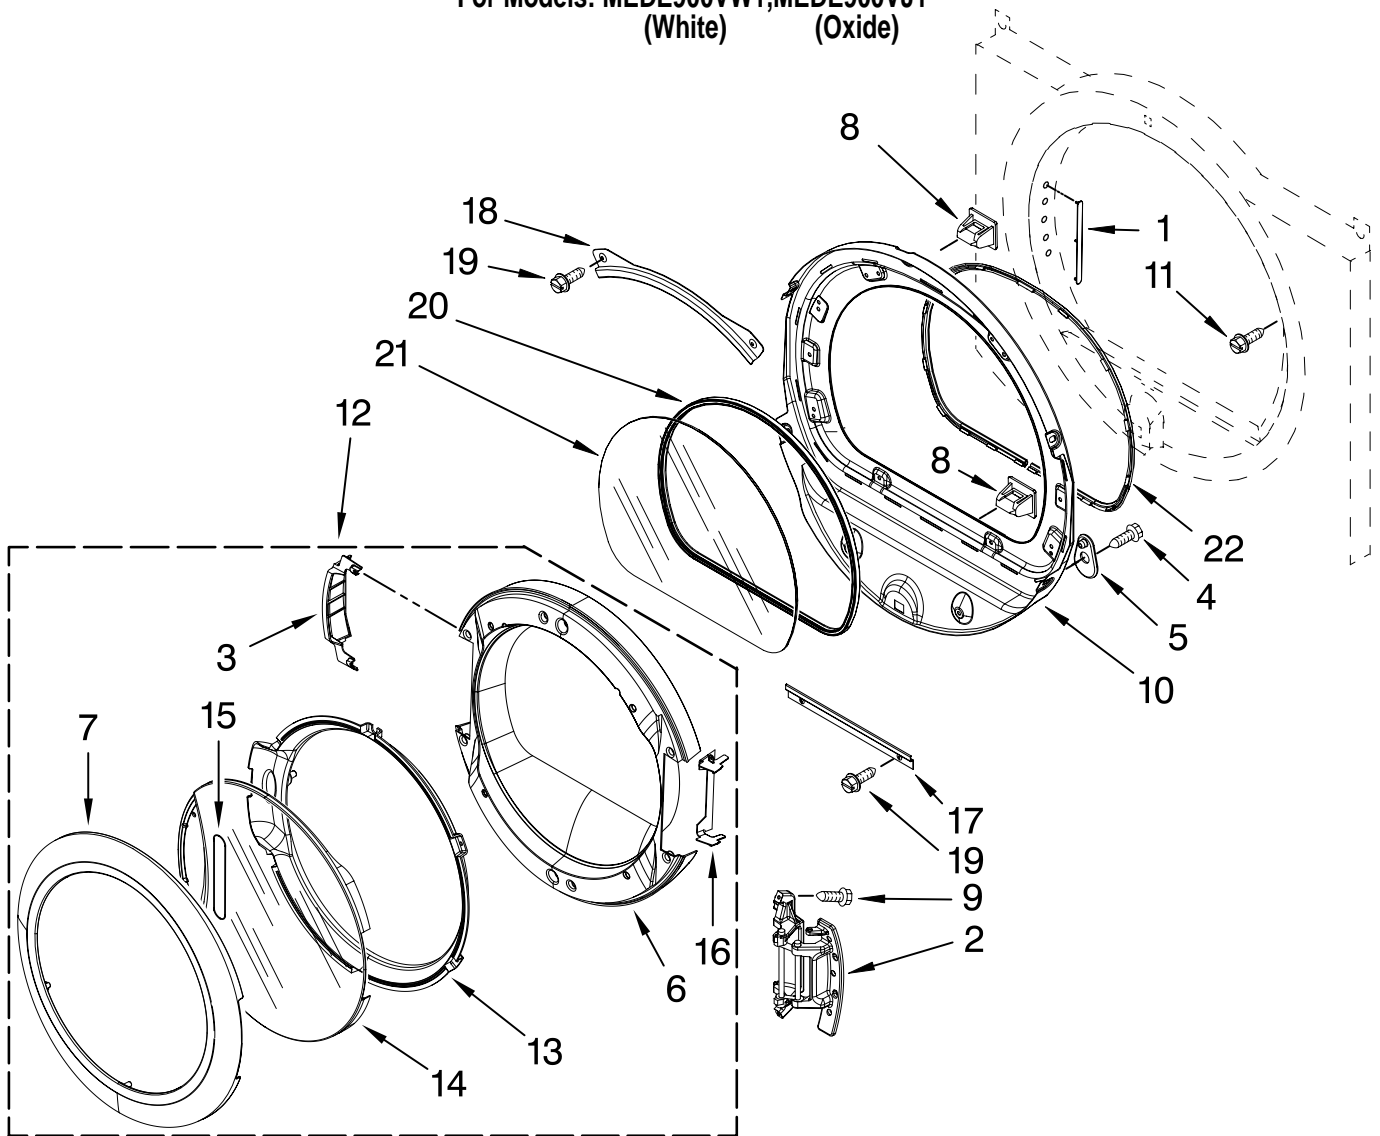

DOOR PARTS

For Models: MEDE900VW1, MEDE900VJ1
(White) (Oxide)

Illus. No.	Part No.	DESCRIPTION	Illus. No.	Part No.	DESCRIPTION	Illus. No.	Part No.	DESCRIPTION
1	W10085210	Label, Hinge Hole	9	W10159996	Screw, 10-24 x 3/64	14	W10171571	Screen, Door
2	W10139920	Door Hinge Assembly	10	8578229	Door Assembly (Inner) (Includes Illus. 8)	15	W10153281	Pad-Foam Frame
3	W10180119	Cover, Door Hinge	11	355515	Screw, 8-18 x 11/16	16	W10180120	Door-Shield
4	9742177	Screw, 8-18 x 5/8	12	W10193530	Door, Outer Assembly	17	8519354	Retainer-Window Lower
5	W10048910	Screw-Plug	13	W10180117	Door Mask	18	8519356	Retainer-Window Upper
6	W10180118	Door-Intermediate				19	3393258	Screw,
7	W10193522	Handle Ring				20	8579662	Seal-Window
8	690081	Door Catch Assembly (Lower)				21	8566254	Glass-Window
						22	W10139457	Seal-Door

FOR ORDERING INFORMATION REFER TO PARTS PRICE LIST