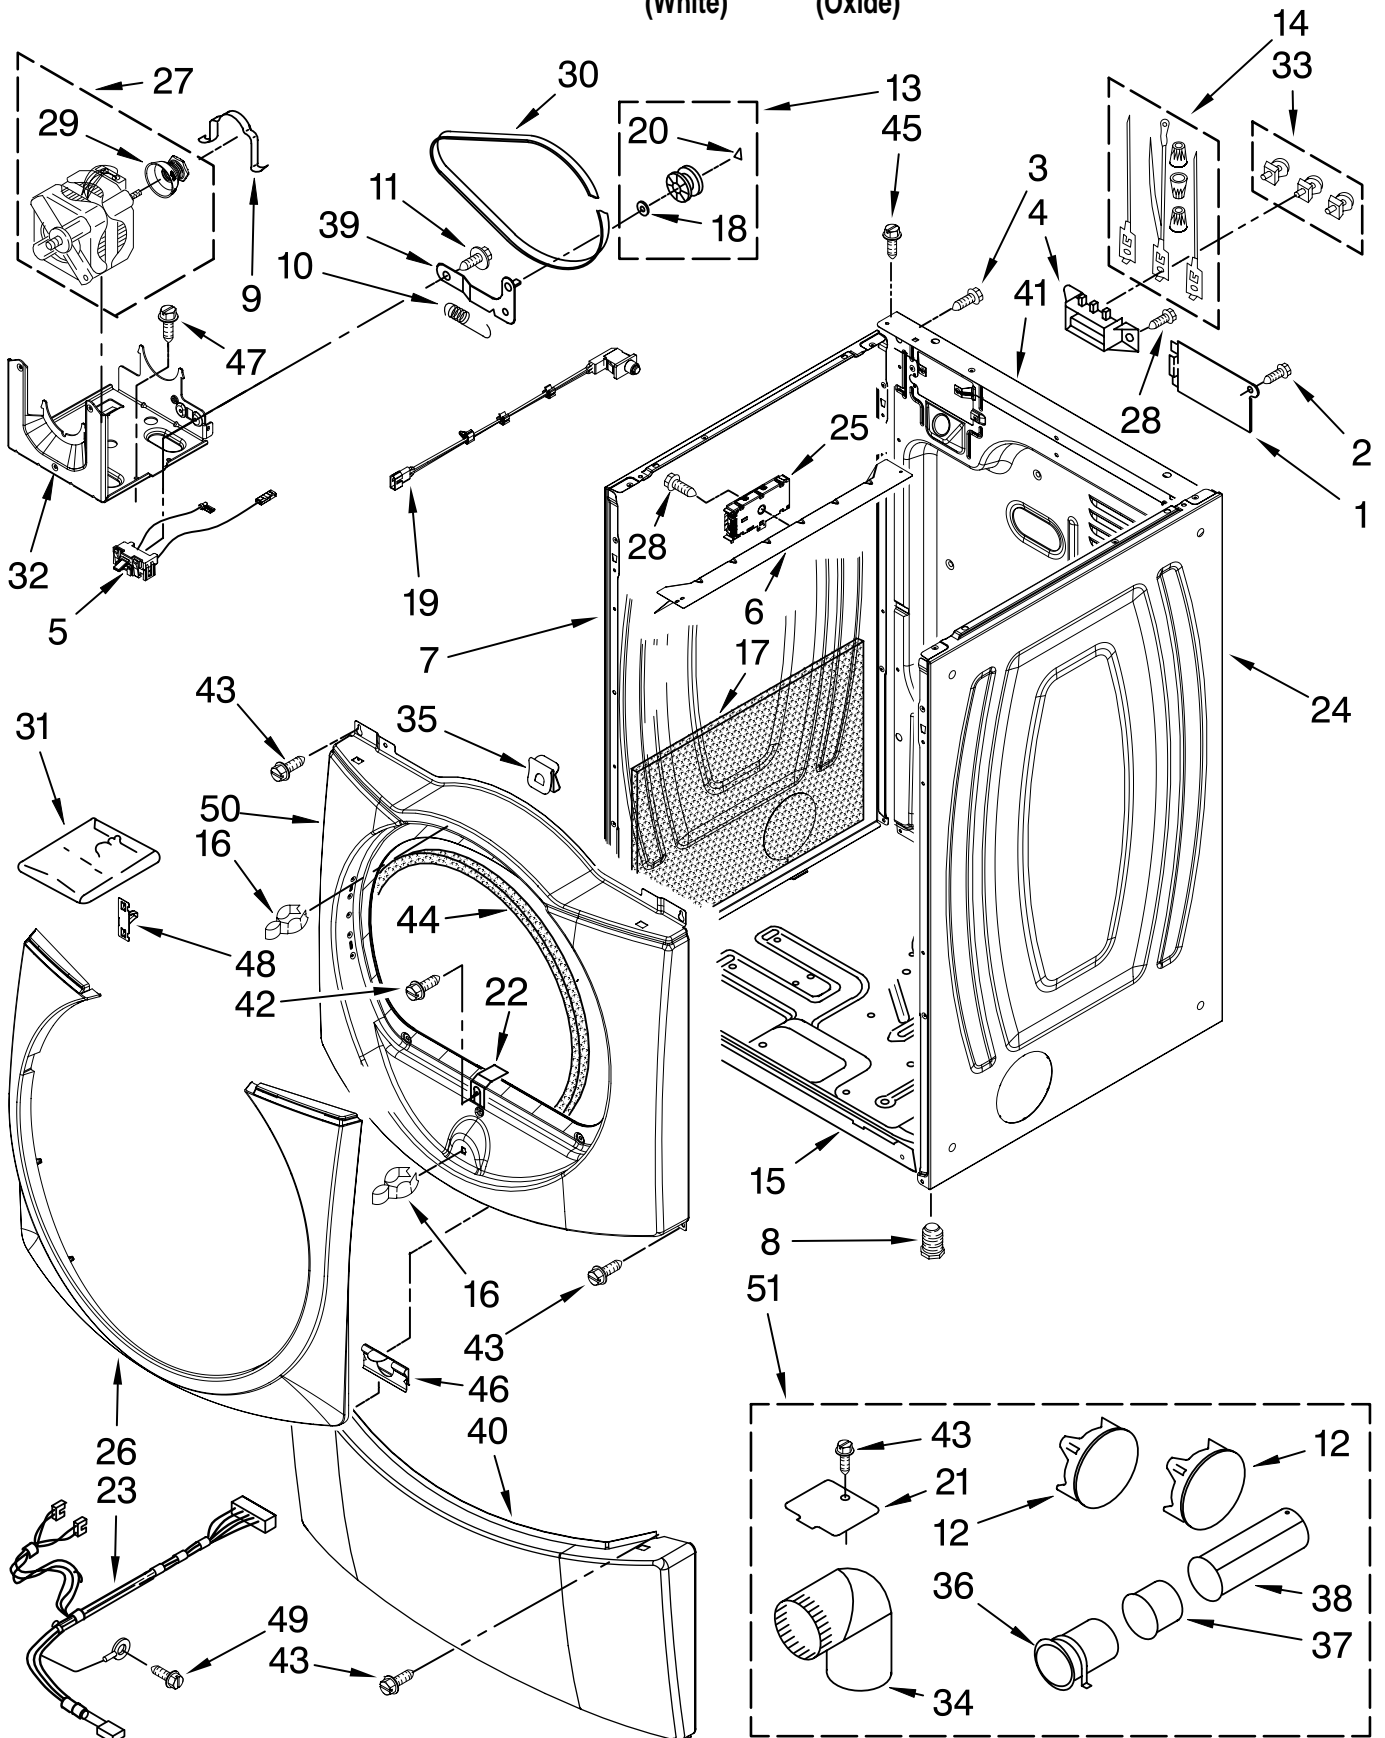

CABINET PARTS

For Models: MEDE900VW1, MEDE900VJ1
(White) (Oxide)

FOR ORDERING INFORMATION REFER TO PARTS PRICE LIST

CABINET PARTS

For Models: MEDE900VW1, MEDE900VJ1
(White) (Oxide)

Illus. No.	Part No.	DESCRIPTION	Illus. No.	Part No.	DESCRIPTION	Illus. No.	Part No.	DESCRIPTION
1	8576583	Cover, Terminal Block	19	W10128087	Assembly, Door Switch	37	8563750	Exhaust Pipe (Short)
2	3390814	Screw, 8-18 x 3/8	20	690997	Tri Ring	38	8563749	Exhaust Pipe (Long)
3	8533974	Screw, 10-32 x 5/8 (Ground)	21	8066115	Cover-Plate	39	3388674	Idler Bracket
4	3397659	Block, Terminal	22	8529053	Ramp, Door	40		Panel, Toe
5	W10246525	Switch, Broken Belt	23	W10242904	Harness, Digital Interface		W10246269	White
6	8563727	Bracket, Control	24		Panel, Side (R.H.)		W10246285	Oxide
7		Panel, Side (L.H.)		W10192446	White	41	W10247569	Panel, Rear
	W10192435	White		W10193959	Oxide	42	3357011	Screw, 10-16 x 1/2
	W10193956	Oxide	25	W10174746	Control Board	43	3390647	Screw, 8-18 x 1/2
8	3392100	Foot, Dryer	26		Trim-Ring Assembly	44	3387242	Seal, Front Panel
	279810	Foot - Optional (Extended Length Package Of 2) (Not Included)		W10221445	White	45	3393008	Screw, 10-16 x 1/2
				W10221447	Oxide (Includes Item. 48)	46	8519459	Clip, Toe Panel
9	W10121316	Clamp, Motor (2)	27	8538263	Motor, Assembly 60 HZ.	47	343641	Screw, 10-16 x 1/2
10	3387374	Spring, Idler	28	90767	Screw, 8-18 x 3/8	48	W10129065	Trim-Clip Metal
11	3389420	Retainer, Idler	29	8578220	Pulley 60 HZ.	49	693995	Screw, Ground
12		Plug, Multivent	30	W10112954	Belt, Drive	50		Front Panel
	49252	White	31	8541503	Kit, Stack Assembly		W10153275	White
	W10151499	Midnight Grey					W10164915	Oxide (Includes Illus. 44)
13	3388672	Pulley Assembly	32	W10242878	Bracket, Motor	Optional Parts Not Included		
14	279318	Terminal, Brass & Tinned (3) (Includes Illus. 33)	33	279393	Terminal Block Screw Kit (For Terminal Block)	Dryer Exhaust Kit (For Side & Bottom Venting)		
15	W10239098	Base, Cabinet	34	49026	4" - 90° Elbow			
16	696144	Strike, Door (2)	35	62825	Clip, S-Type (3)			
17	W10123956	Sound Panel	36	8563747	Exhaust Pipe & Bracket	51	279818	White
18	W10121334	Washer					W10186596	Midnight Grey

FOR ORDERING INFORMATION REFER TO PARTS PRICE LIST