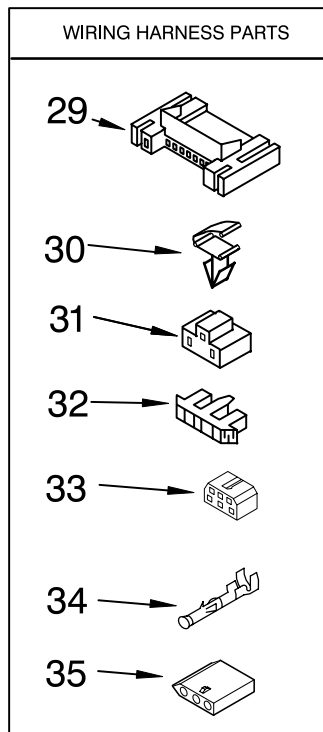

TOP AND CONSOLE PARTS

For Model: MED5800TW0

(White)

29" ELECTRIC DRYER

Literature Parts

FOR ORDERING INFORMATION REFER TO PARTS PRICE LIST

TOP AND CONSOLE PARTS

For Model: MED5800TW0

(White)

Illus. No.	Part No.	DESCRIPTION	Illus. No.	Part No.	DESCRIPTION	Illus. No.	Part No.	DESCRIPTION
1		Literature Parts	10	W10117655	Switch,	22	3391885	Connector, Edge
	W10089171	Sheet,			Push-To-Start	23	8558178	Control,
		Cycle Feature	11	W10086711	Console & Shell			Electronic
	W10088770	Use & Care Guide			Assembly (Includes	24	343641	Screw, 10-16 x 1/2
	8578889	Wiring Diagram			Items 12 & 13)	25	W10113070	Harness, Wiring
			12	8312709	Clip, Console	26	8565972	Screen, Lint
2	W10112576	Panel, Rear	13	W10112569	Badge Assembly	27	688983	Screw, 8-18 x 5/8
3	693995	Screw, 8-18 x 3/8	14	8536939	Clip, Spring	28	W10112599	Top
4	W10113080	Wire, Jumper	15	W10110035	Knob, Control (3)	29	3395683	Connector (Motor)
		Buzzer On/Off	16	W10110036	Timer Knob	30	3394427	Clip, Harness
5	8566184	Timer, 60 Hz.			Assembly	31	3401144	Connector
6	3405156	Switch, Rotary	17	337686	Screw, 8-18 x 3/4			(PTS Relay)
		Twist Mount	18	8565981	Bracket, Harness	32	3397269	Connector (Timer)
7	694419	Buzzer, Mini	19	W10118608	Seal, Harness	33	3347243	Connector,
8	8533971	Screw, 8-18 x 5/16	20	W10112267	Seal, Foam			6-Circuit
9	8578354	Switch,			Console Bracket	34	94614	Terminal
		Temperature	21	237446	Washer (Top/Chute)	35	3936144	Connector