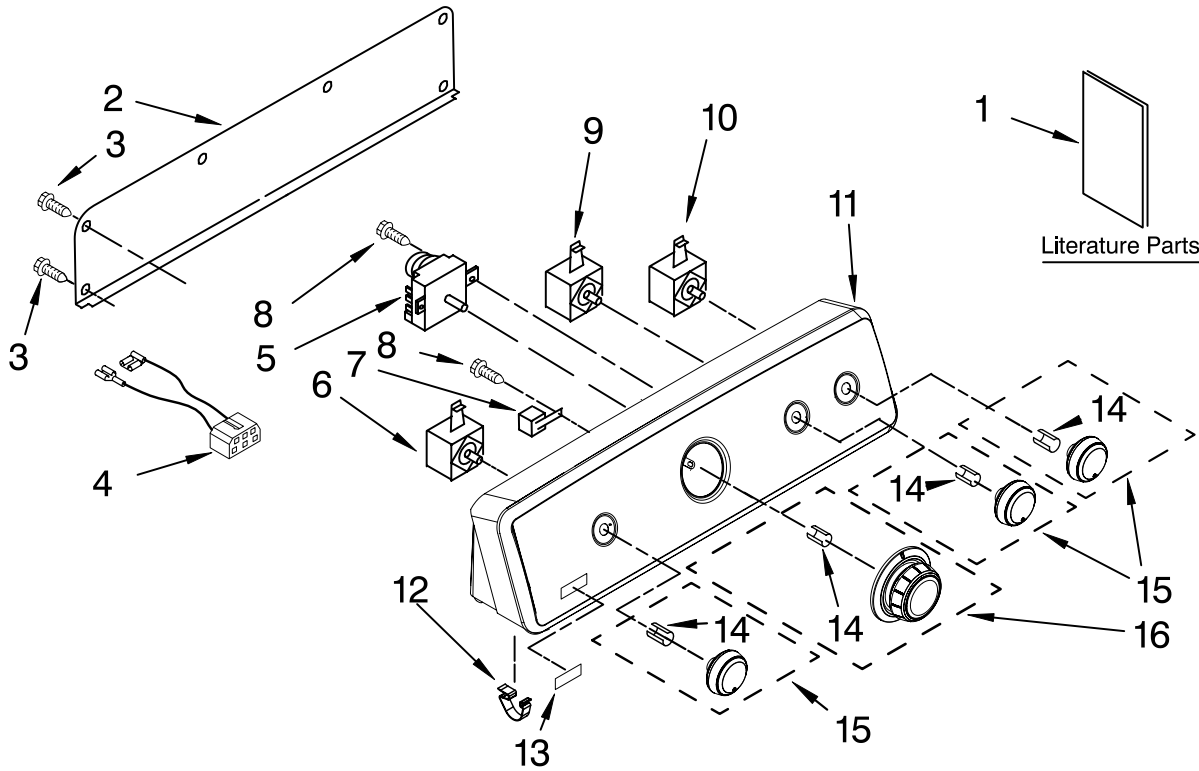

TOP AND CONSOLE PARTS

For Model: MED5800TW0

(White)

29" ELECTRIC DRYER

Literature Parts

FOR ORDERING INFORMATION REFER TO PARTS PRICE LIST

TOP AND CONSOLE PARTS

For Model: MED5800TW0

(White)

Illus. No.	Part No.	DESCRIPTION	Illus. No.	Part No.	DESCRIPTION	Illus. No.	Part No.	DESCRIPTION
1		Literature Parts	10	W10117655	Switch,	22	3391885	Connector, Edge
	W10089171	Sheet,			Push-To-Start	23	8558178	Control,
		Cycle Feature	11	W10086711	Console & Shell			Electronic
	W10088770	Use & Care Guide			Assembly (Includes	24	343641	Screw, 10-16 x 1/2
	8578889	Wiring Diagram			Items 12 & 13)	25	W10113070	Harness, Wiring
			12	8312709	Clip, Console	26	8565972	Screen, Lint
2	W10112576	Panel, Rear	13	W10112569	Badge Assembly	27	688983	Screw, 8-18 x 5/8
3	693995	Screw, 8-18 x 3/8	14	8536939	Clip, Spring	28	W10112599	Top
4	W10113080	Wire, Jumper	15	W10110035	Knob, Control (3)	29	3395683	Connector (Motor)
		Buzzer On/Off	16	W10110036	Timer Knob	30	3394427	Clip, Harness
5	8566184	Timer, 60 Hz.			Assembly	31	3401144	Connector
6	3405156	Switch, Rotary	17	337686	Screw, 8-18 x 3/4			(PTS Relay)
		Twist Mount	18	8565981	Bracket, Harness	32	3397269	Connector (Timer)
7	694419	Buzzer, Mini	19	W10118608	Seal, Harness	33	3347243	Connector,
8	8533971	Screw, 8-18 x 5/16	20	W10112267	Seal, Foam			6-Circuit
9	8578354	Switch,			Console Bracket	34	94614	Terminal
		Temperature	21	237446	Washer (Top/Chute)	35	3936144	Connector