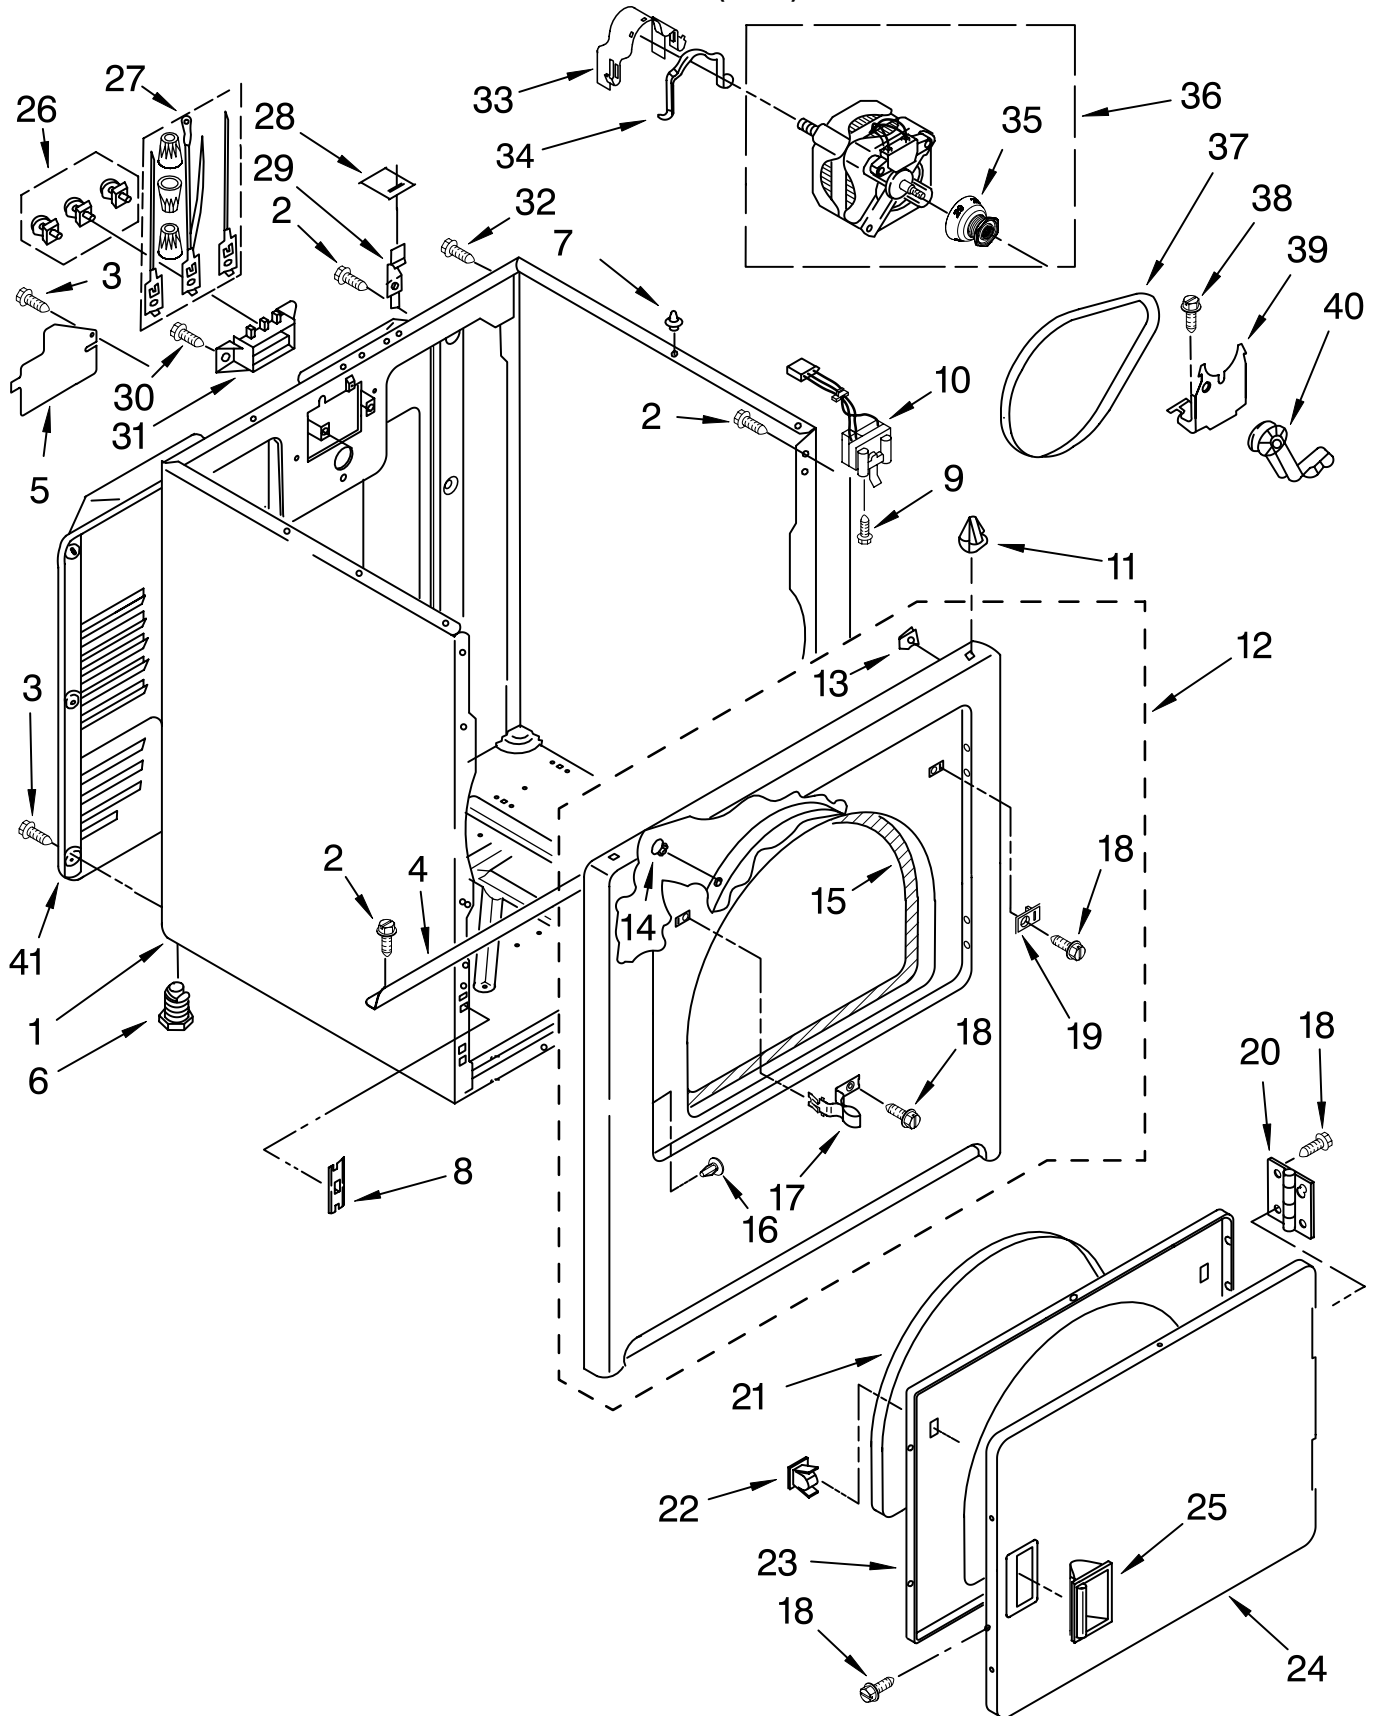

CABINET PARTS

For Model: MED5800TW0

(White)

FOR ORDERING INFORMATION REFER TO PARTS PRICE LIST

CABINET PARTS

For Model: MED5800TW0

(White)

Illus. No.	Part No.	DESCRIPTION	Illus. No.	Part No.	DESCRIPTION	Illus. No.	Part No.	DESCRIPTION
1	8530603	Cabinet (Includes Item 4)	14	685203	Clip, Felt Pad (3)	28	18849	Pad, Top Hinge (2)
2	343641	Screw, 10-16 x 1/2	15	3406129	Seal & Bearing Assembly	29	8066217	Hinge, Top (2)
3	693995	Screw, 8-18 x 3/8	16	3404413	Plug, Hole	30	3393008	Screw, 10-16 x 1/2
4	8541400	Bracket, Cabinet	17	3403431	Strike, Door	31	3397659	Block, Terminal
5	3396795	Cover, Block	18	342055	Screw, 8-18 x 1/2	32	697776	Screw, 10-32 x 5/8
6	3392100	Foot, Dryer	19	3403630	Plug, Strike	33	3404162	Clamp, Motor (W/Shield)
	279810	Foot-Optional Extended Length (Package of 2) (Not Included)	20	3405514	Hinge, Door	34	660658	Clamp, Motor
7	18776	Locator, Top	21	3405246	Seal, Door	35	8066184	Pulley, 60 Hz.
8	3394083	Clip, Front Panel (2)	22	3389441	Catch, Door Assembly	36	8066206	Motor Assembly 60 Hz.
9	697773	Screw, 6-20 x 7/8	23	3402341	Door, Rear	37	W10131364	Belt, Drive
10	3406107	Switch, Door	24	3402335	Door, Front	38	3400500	Bolt, 5/16-18 x 3/4
11	98669	Lock, Front Top (2)	25	8565970	Handle, Door	39	348780	Base, Motor
12	3403444	Panel, Front	26	279393	Terminal Block Kit (For Terminal Block)	40	691366	Idle & Pulley Assembly
13	98234	Clip, Ground	27	279318	Terminal, Tinned & Brass (3) (Includes Item 26)	41	3396805	Panel, Rear

FOR ORDERING INFORMATION REFER TO PARTS PRICE LIST