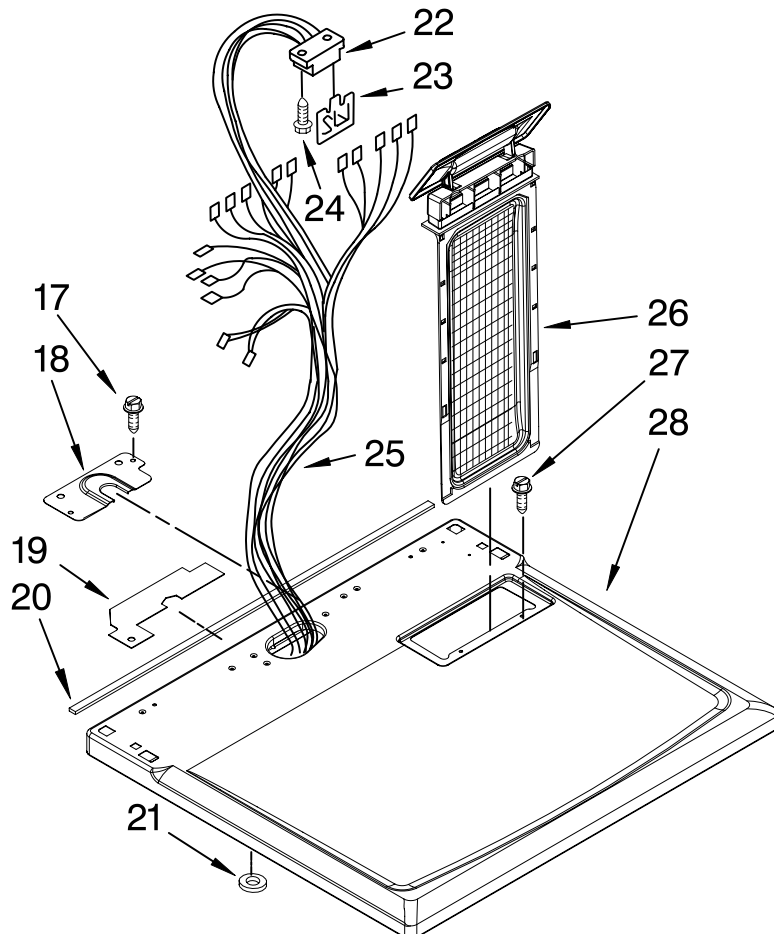

TOP AND CONSOLE PARTS

For Model: MED5800TW0

(White)

29" ELECTRIC DRYER

Literature Parts

FOR ORDERING INFORMATION REFER TO PARTS PRICE LIST

TOP AND CONSOLE PARTS

For Model: MED5800TW0

(White)

Illus. No.	Part No.	DESCRIPTION	Illus. No.	Part No.	DESCRIPTION	Illus. No.	Part No.	DESCRIPTION
1		Literature Parts	10	W10117655	Switch,	22	3391885	Connector, Edge
	W10089171	Sheet,			Push-To-Start	23	8558178	Control,
		Cycle Feature	11	W10086711	Console & Shell			Electronic
	W10088770	Use & Care Guide			Assembly (Includes	24	343641	Screw, 10-16 x 1/2
	8578889	Wiring Diagram			Items 12 & 13)	25	W10113070	Harness, Wiring
			12	8312709	Clip, Console	26	8565972	Screen, Lint
2	W10112576	Panel, Rear	13	W10112569	Badge Assembly	27	688983	Screw, 8-18 x 5/8
3	693995	Screw, 8-18 x 3/8	14	8536939	Clip, Spring	28	W10112599	Top
4	W10113080	Wire, Jumper	15	W10110035	Knob, Control (3)	29	3395683	Connector (Motor)
		Buzzer On/Off	16	W10110036	Timer Knob	30	3394427	Clip, Harness
5	8566184	Timer, 60 Hz.			Assembly	31	3401144	Connector
6	3405156	Switch, Rotary	17	337686	Screw, 8-18 x 3/4			(PTS Relay)
		Twist Mount	18	8565981	Bracket, Harness	32	3397269	Connector (Timer)
7	694419	Buzzer, Mini	19	W10118608	Seal, Harness	33	3347243	Connector,
8	8533971	Screw, 8-18 x 5/16	20	W10112267	Seal, Foam			6-Circuit
9	8578354	Switch,			Console Bracket	34	94614	Terminal
		Temperature	21	237446	Washer (Top/Chute)	35	3936144	Connector