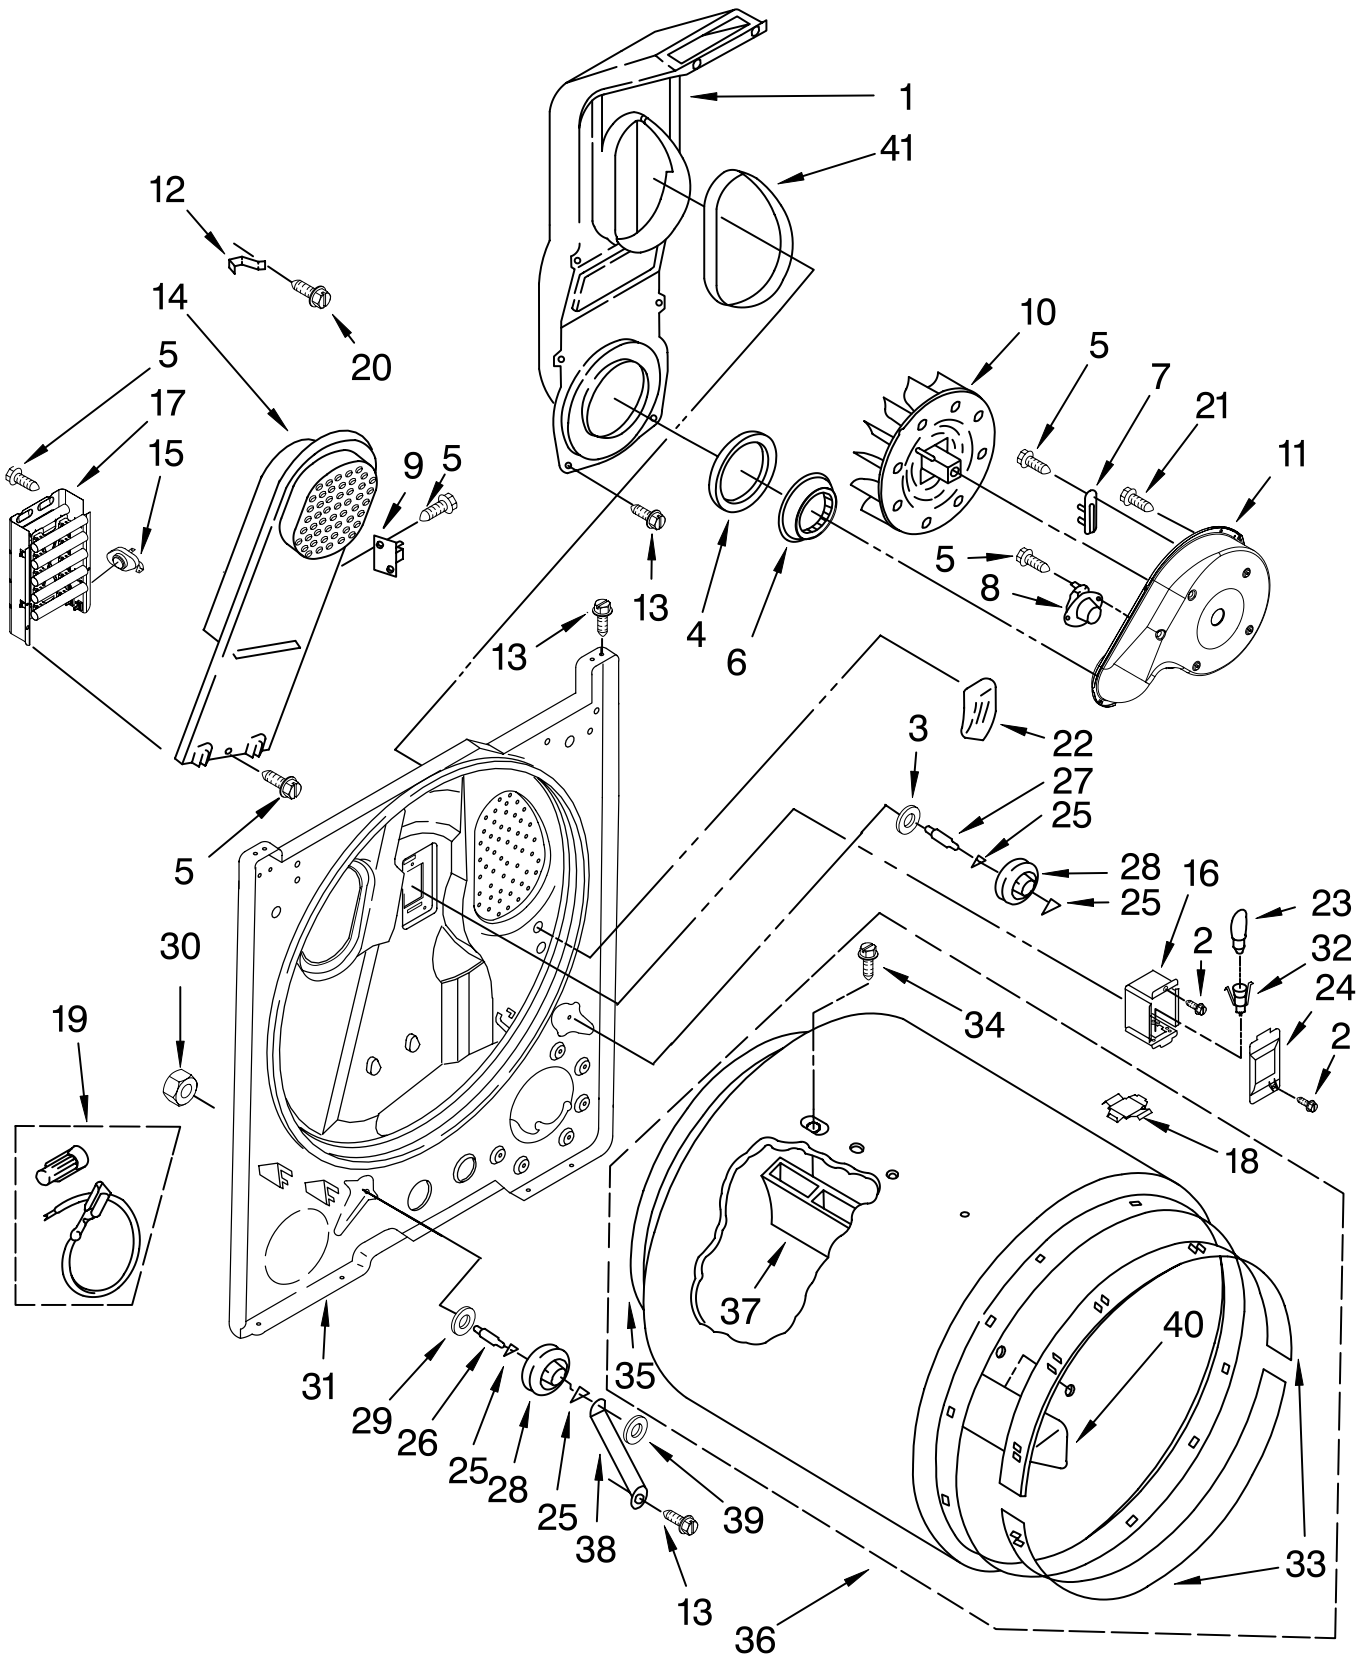

BULKHEAD PARTS

For Model: MED5800TW0

(White)

FOR ORDERING INFORMATION REFER TO PARTS PRICE LIST

BULKHEAD PARTS

For Model: MED5800TW0

(White)

Illus. No.	Part No.	DESCRIPTION
1	348368	Lint Chute Assembly
2	487909	Screw, 8-15 x 1/2
3	3388703	Washer-Support
4	347139	Seal, Lint Chute
5	90767	Screw, 8-18 x 3/8
6	696302	Shield, Exhaust
7	3392519	Fuse, Thermal (91 C)
8	8318268	Thermostat, Internal-Bias
9	3977393	Thermal Cut-Off (Includes Item 15)
10	694089	Wheel, Blower
11	8577230	Housing, Blower
12	3398161	Clip
13	343641	Screw, 10-16 x 1/2
14	8541818	Box, Heater
15	3977767	Thermostat, 221°F (105°C)
16	3977373	Bracket, Drum Light
17	3403585	Element, Heater
18	8066086	Drum Hole Plug
19	279457	Wire Kit, Terminal (For Heater Element Wiring Harness Repair)
20	489463	Screw, 8-18 x 5/8
21	3390647	Screw, 8-18 x 1/2
22	3976479	Pad, Sensor
23	3406126	Bulb
24	3402841	Lens, Drum Light
25	690997	Ring, Tri
26	3399506	Shaft, L.H.
27	3399507	Shaft, R.H.
28	3397590	Roller, Support
29	348197	Washer, Support
30	3359452	Nut, 3/8-16
31	3403414	Bulkhead
32	W10136369	Socket Assembly
33	692526	Ring, Bearing (2)
34	W10109200	Screw, 11-16 x 3/4
35	3406130	Seal, Rear Drum
36	695587	Drum Assembly
37	692490	Baffle, Drum (2)
38	3976434	Bracket, Support
39	90296	Clip
40	3403636	Baffle, Drum (1)
41	339956	Seal

FOR ORDERING INFORMATION REFER TO PARTS PRICE LIST