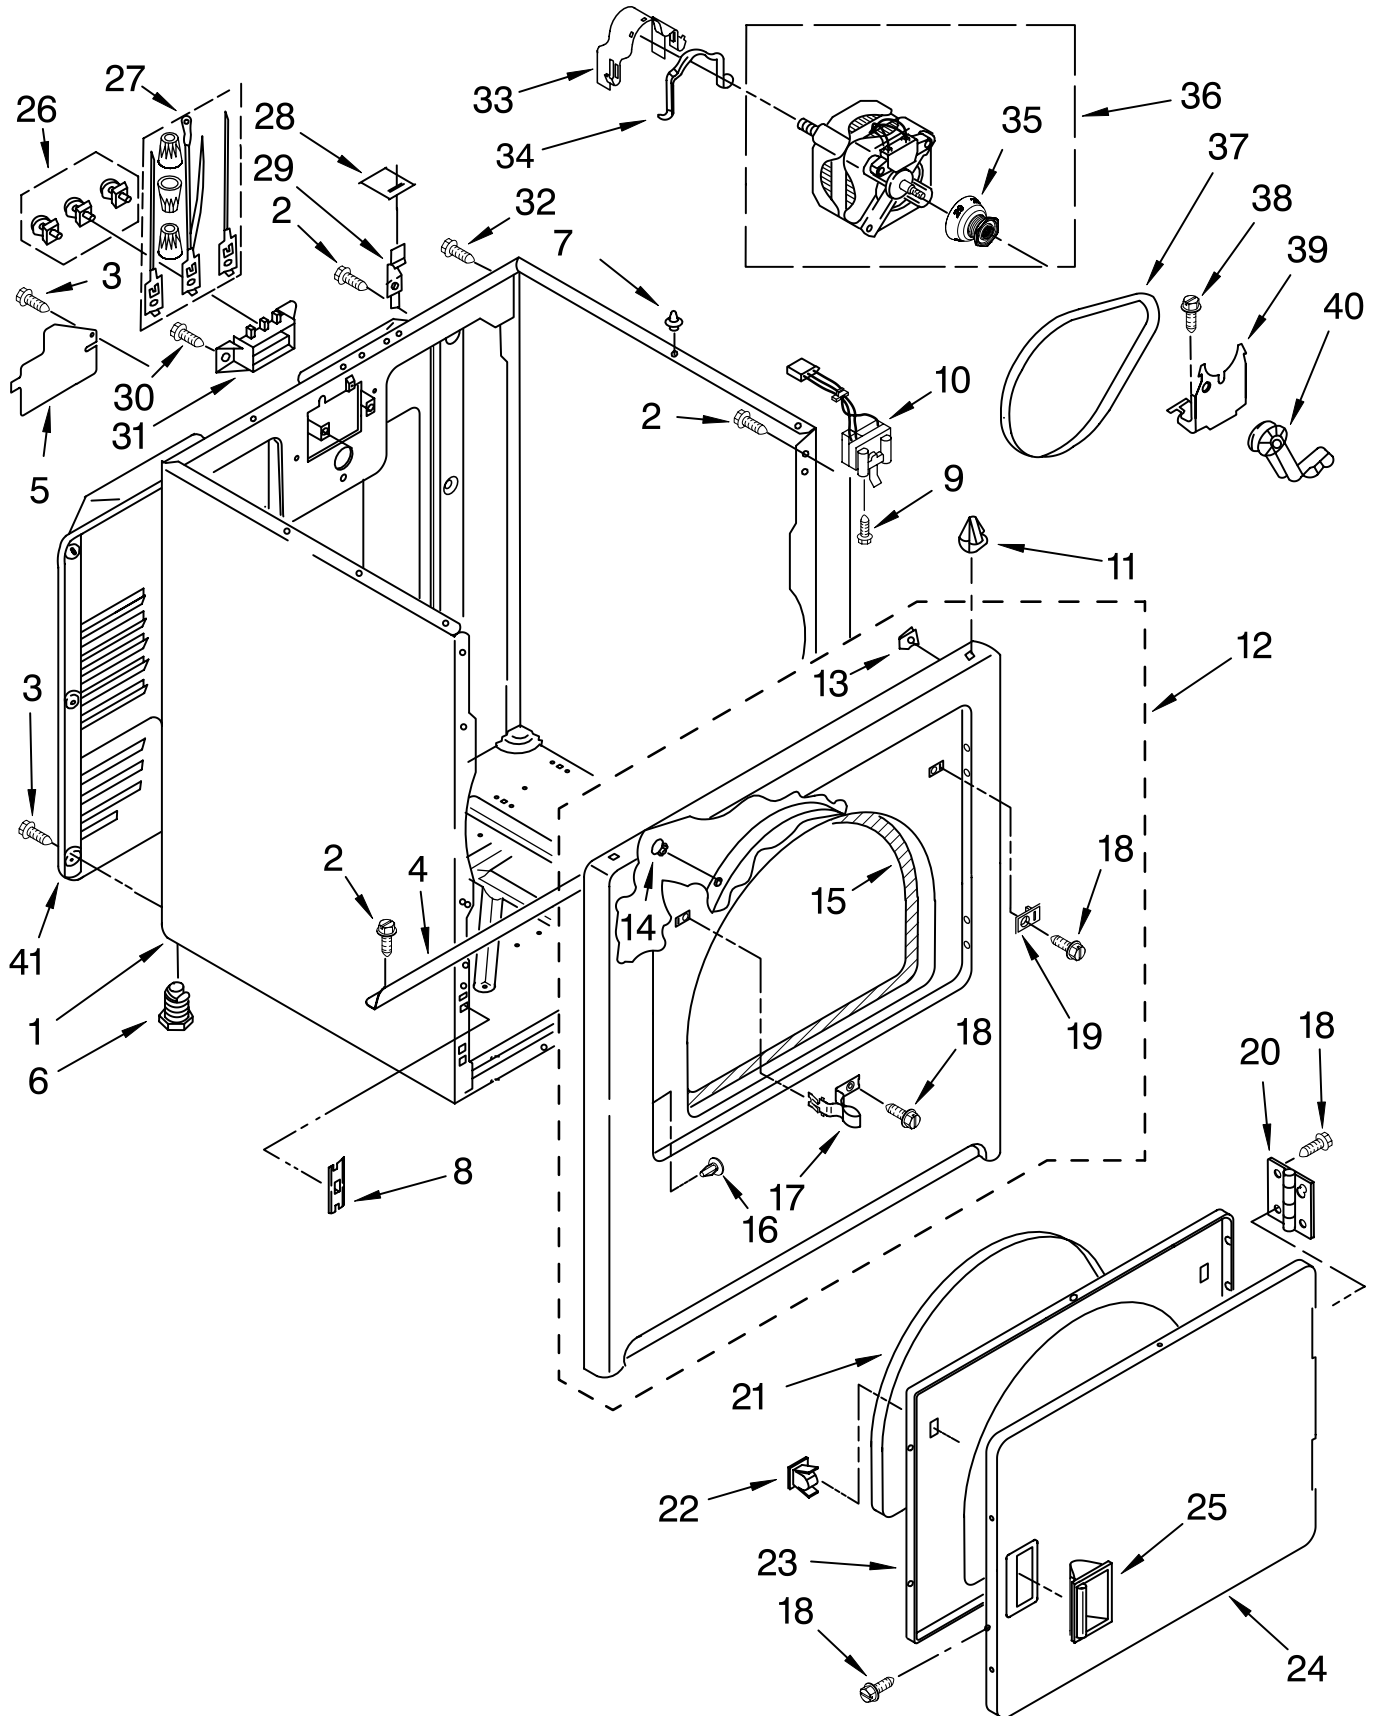

CABINET PARTS

For Model: MED5800TW1
(White)

FOR ORDERING INFORMATION REFER TO PARTS PRICE LIST

CABINET PARTS

For Model: MED5800TW1
(White)

Illus. No.	Part No.	DESCRIPTION	Illus. No.	Part No.	DESCRIPTION	Illus. No.	Part No.	DESCRIPTION
1	8530603	Cabinet (Includes Item 4)	14	685203	Clip, Felt Pad (3)	28	18849	Pad, Top Hinge (2)
2	343641	Screw, 10-16 x 1/2	15	3406129	Seal & Bearing Assembly	29	8066217	Hinge, Top (2)
3	693995	Screw, 8-18 x 3/8	16	3404413	Plug, Hole	30	3393008	Screw, 10-16 x 1/2
4	8541400	Bracket, Cabinet	17	3403431	Strike, Door	31	3397659	Block, Terminal
5	3396795	Cover, Block	18	342055	Screw, 8-18 x 1/2	32	697776	Screw, 10-32 x 5/8
6	3392100	Foot, Dryer	19	3403630	Plug, Strike	33	3404162	Clamp, Motor (W/Shield)
	279810	Foot-Optional Extended Length (Package of 2) (Not Included)	20	3405514	Hinge, Door	34	660658	Clamp, Motor
7	18776	Locator, Top	21	3405246	Seal, Door	35	8066184	Pulley, 60 Hz.
8	3394083	Clip, Front Panel (2)	22	3389441	Catch, Door Assembly	36	8066206	Motor Assembly 60 Hz.
9	697773	Screw, 6-20 x 7/8	23	3402341	Door, Rear	37	W10131364	Belt, Drive
10	3406107	Switch, Door	24	3402335	Door, Front	38	3400500	Bolt, 5/16-18 x 3/4
11	98669	Lock, Front Top (2)	25	8565970	Handle, Door	39	348780	Base, Motor
12	3403444	Panel, Front	26	279393	Terminal Block Kit (For Terminal Block)	40	691366	Idler & Pulley Assembly
13	98234	Clip, Ground	27	279318	Terminal, Tinned & Brass (3) (Includes Item 26)	41	3396805	Panel, Rear

FOR ORDERING INFORMATION REFER TO PARTS PRICE LIST