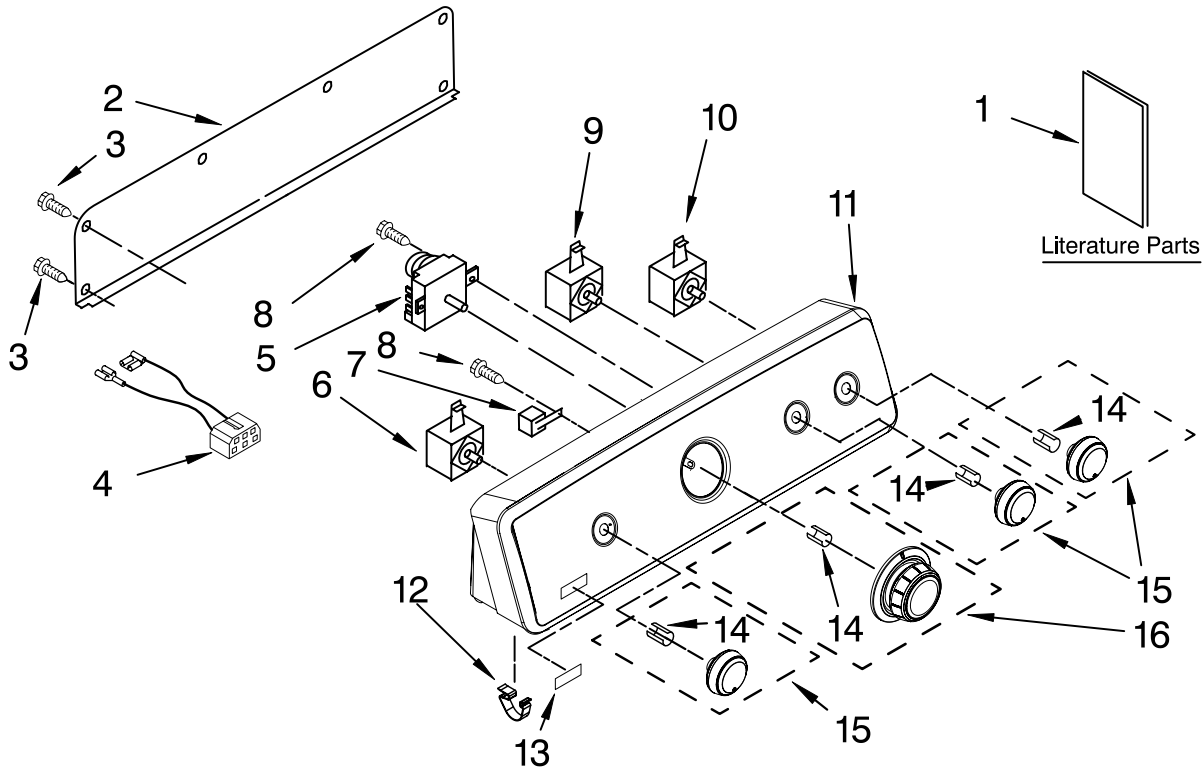

TOP AND CONSOLE PARTS

29" ELECTRIC DRYER

For Model: MED5800TW1
(White)

FOR ORDERING INFORMATION REFER TO PARTS PRICE LIST

TOP AND CONSOLE PARTS

For Model: MED5800TW1
(White)

Illus. No.	Part No.	DESCRIPTION	Illus. No.	Part No.	DESCRIPTION	Illus. No.	Part No.	DESCRIPTION
1		Literature Parts	10	W10117655	Switch, Push-To-Start	22	3391885	Connector, Edge
	W10089171	Sheet,				23	8558178	Control, Electronic
	W10088770	Cycle Feature Use & Care Guide	11	W10086711	Console & Shell Assembly (Includes Items 12 & 13)	24	343641	Screw, 10-16 x 1/2
	8578889	Wiring Diagram	12	8312709	Clip, Console	25	W10110993	Harness, Wiring
2	W10112577	Panel, Rear	13	W10112569	Badge Assembly	26	8565972	Screen, Lint
3	693995	Screw, 8-18 x 3/8	14	8536939	Clip, Spring	27	688983	Screw, 8-18 x 5/8
4	W10113080	Wire, Jumper Buzzer On/Off	15	W10110035	Knob, Control (3)	28	W10112599	Top
5	8566184	Timer, 60 Hz.	16	W10110036	Timer Knob Assembly	29	3395683	Connector (Motor)
6	3405156	Switch, Rotary Twist Mount	17	337686	Screw, 8-18 x 3/4	30	3394427	Clip, Harness
7	694419	Buzzer, Mini	18	W10112578	Bracket, Harness	31	3401144	Connector (PTS Relay)
8	8533971	Screw, 8-18 x 5/16	19	W10112603	Seal, Harness	32	3397269	Connector (Timer)
9	8578354	Switch, Temperature	20	3936144	Connector	33	3347243	Connector, 6-Circuit
			21	237446	Washer (Top/Chute)	34	94614	Terminal