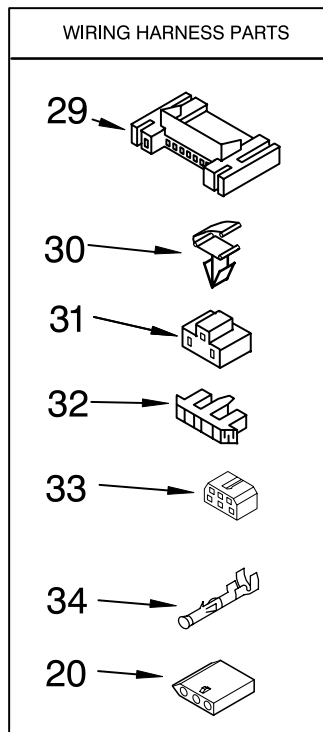

TOP AND CONSOLE PARTS

29" ELECTRIC DRYER

For Model: MED5800TW1
(White)

FOR ORDERING INFORMATION REFER TO PARTS PRICE LIST

TOP AND CONSOLE PARTS

For Model: MED5800TW1
(White)

Illus. No.	Part No.	DESCRIPTION	Illus. No.	Part No.	DESCRIPTION	Illus. No.	Part No.	DESCRIPTION
1		Literature Parts	10	W10117655	Switch, Push-To-Start	22	3391885	Connector, Edge
	W10089171	Sheet,				23	8558178	Control, Electronic
	W10088770	Cycle Feature Use & Care Guide	11	W10086711	Console & Shell Assembly (Includes Items 12 & 13)	24	343641	Screw, 10-16 x 1/2
	8578889	Wiring Diagram	12	8312709	Clip, Console	25	W10110993	Harness, Wiring
2	W10112577	Panel, Rear	13	W10112569	Badge Assembly	26	8565972	Screen, Lint
3	693995	Screw, 8-18 x 3/8	14	8536939	Clip, Spring	27	688983	Screw, 8-18 x 5/8
4	W10113080	Wire, Jumper Buzzer On/Off	15	W10110035	Knob, Control (3)	28	W10112599	Top
5	8566184	Timer, 60 Hz.	16	W10110036	Timer Knob Assembly	29	3395683	Connector (Motor)
6	3405156	Switch, Rotary Twist Mount	17	337686	Screw, 8-18 x 3/4	30	3394427	Clip, Harness
7	694419	Buzzer, Mini	18	W10112578	Bracket, Harness	31	3401144	Connector (PTS Relay)
8	8533971	Screw, 8-18 x 5/16	19	W10112603	Seal, Harness	32	3397269	Connector (Timer)
9	8578354	Switch, Temperature	20	3936144	Connector	33	3347243	Connector, 6-Circuit
			21	237446	Washer (Top/Chute)	34	94614	Terminal