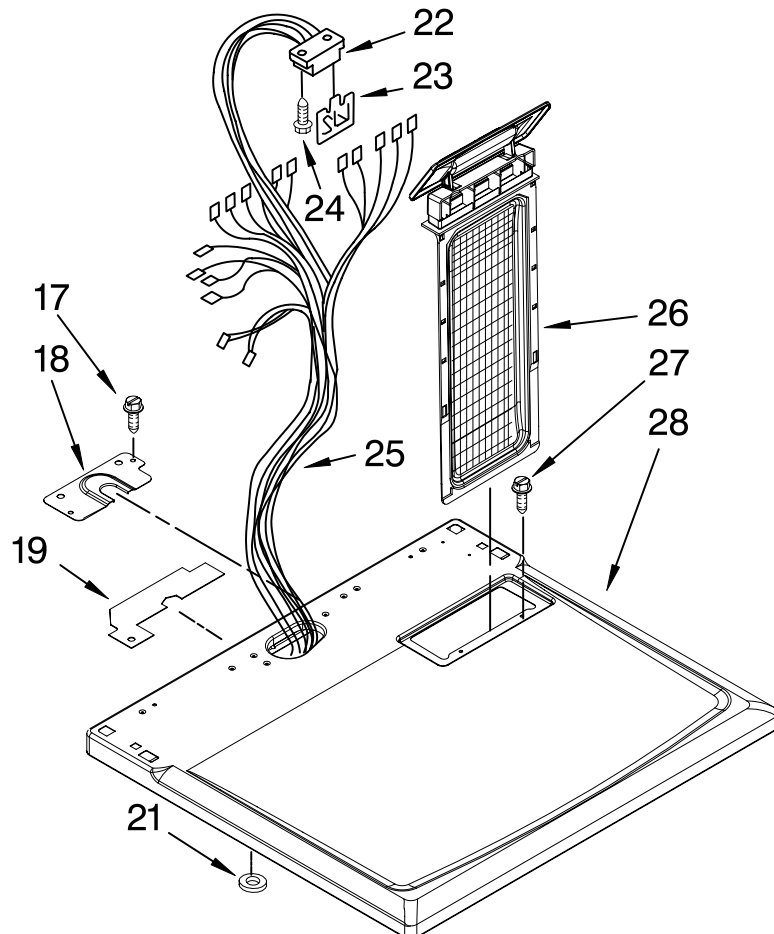

TOP AND CONSOLE PARTS

29" ELECTRIC DRYER

For Model: MED5800TW1
(White)

FOR ORDERING INFORMATION REFER TO PARTS PRICE LIST

TOP AND CONSOLE PARTS

For Model: MED5800TW1
(White)

Illus. No.	Part No.	DESCRIPTION	Illus. No.	Part No.	DESCRIPTION	Illus. No.	Part No.	DESCRIPTION
1		Literature Parts	10	W10117655	Switch, Push-To-Start	22	3391885	Connector, Edge
	W10089171	Sheet,				23	8558178	Control, Electronic
	W10088770	Cycle Feature Use & Care Guide	11	W10086711	Console & Shell Assembly (Includes Items 12 & 13)	24	343641	Screw, 10-16 x 1/2
	8578889	Wiring Diagram	12	8312709	Clip, Console	25	W10110993	Harness, Wiring
2	W10112577	Panel, Rear	13	W10112569	Badge Assembly	26	8565972	Screen, Lint
3	693995	Screw, 8-18 x 3/8	14	8536939	Clip, Spring	27	688983	Screw, 8-18 x 5/8
4	W10113080	Wire, Jumper Buzzer On/Off	15	W10110035	Knob, Control (3)	28	W10112599	Top
5	8566184	Timer, 60 Hz.	16	W10110036	Timer Knob Assembly	29	3395683	Connector (Motor)
6	3405156	Switch, Rotary Twist Mount	17	337686	Screw, 8-18 x 3/4	30	3394427	Clip, Harness
7	694419	Buzzer, Mini	18	W10112578	Bracket, Harness	31	3401144	Connector (PTS Relay)
8	8533971	Screw, 8-18 x 5/16	19	W10112603	Seal, Harness	32	3397269	Connector (Timer)
9	8578354	Switch, Temperature	20	3936144	Connector	33	3347243	Connector, 6-Circuit
			21	237446	Washer (Top/Chute)	34	94614	Terminal