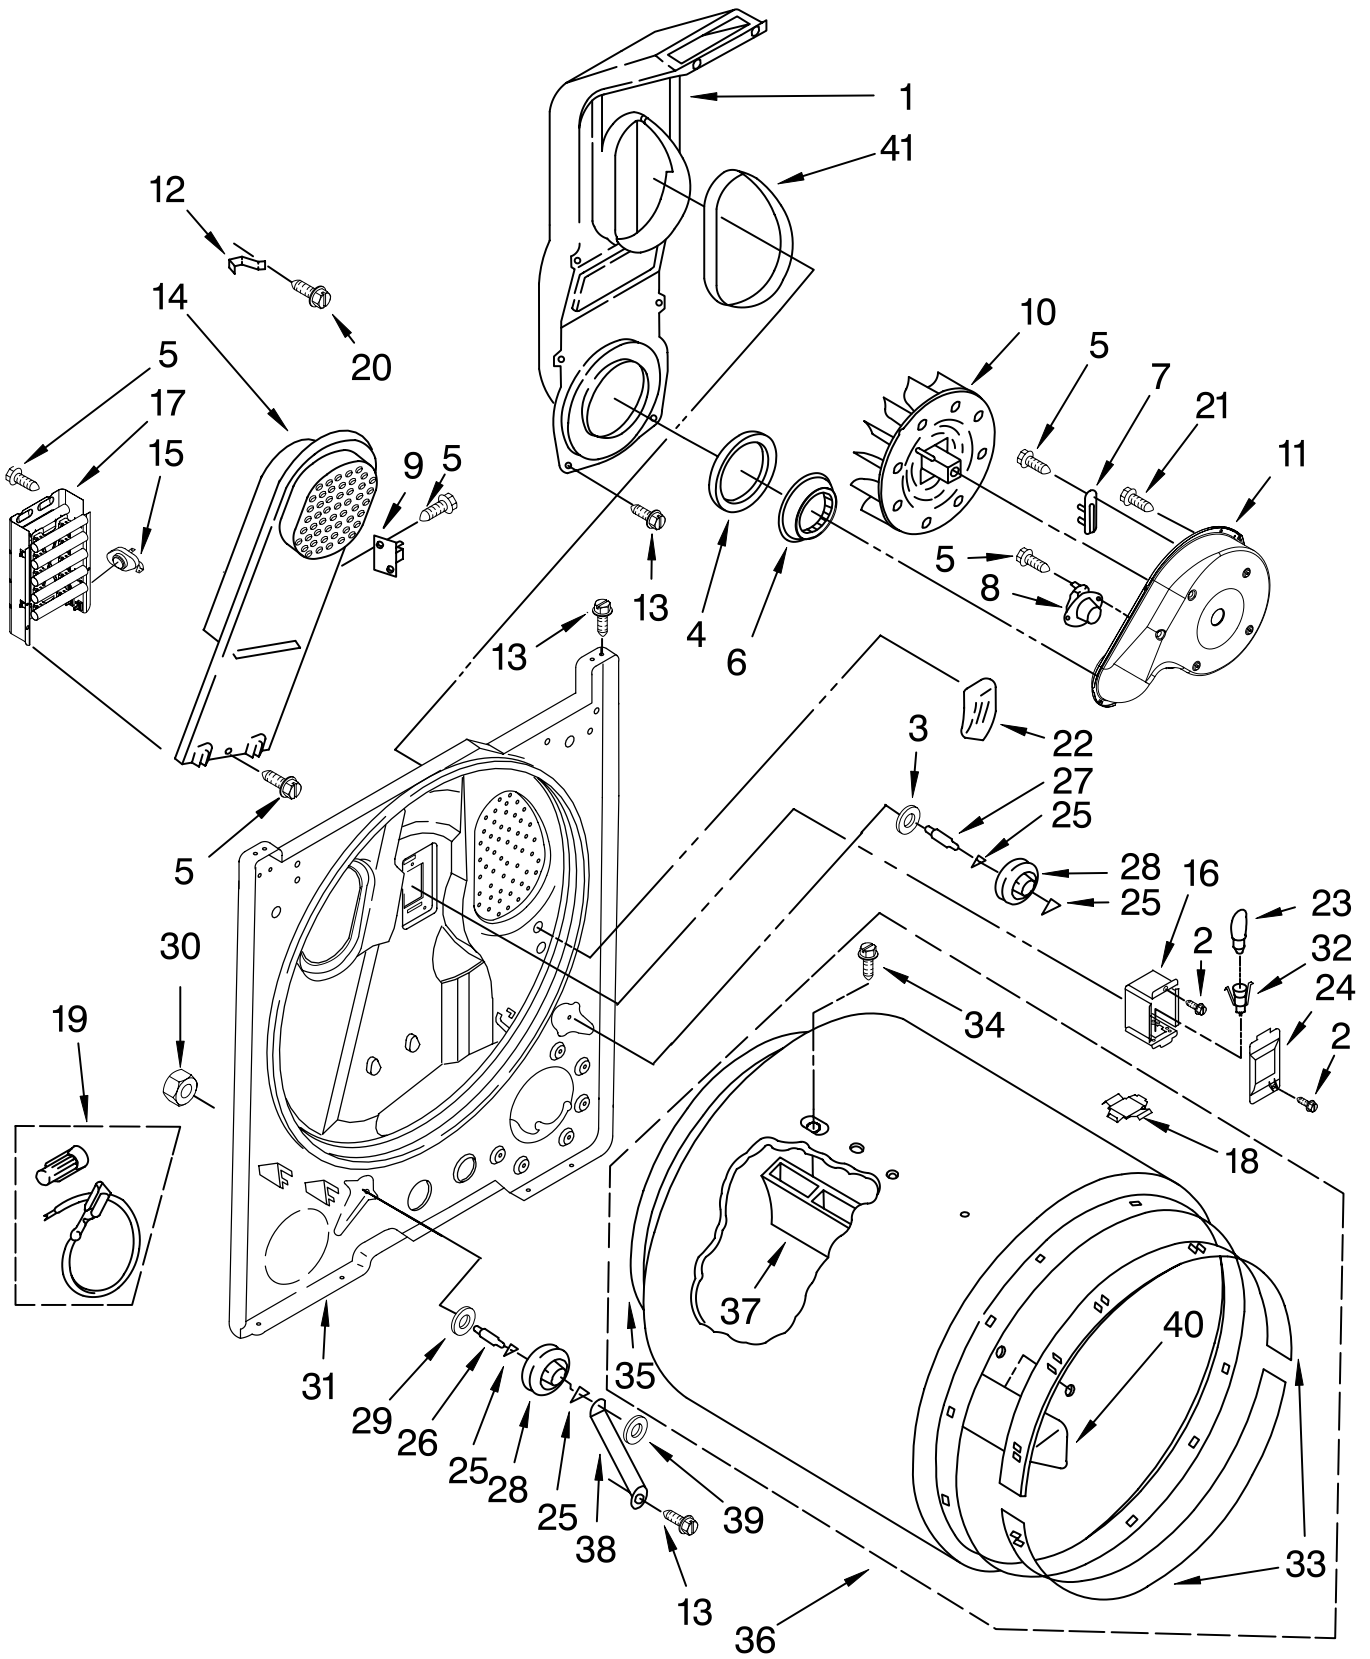

BULKHEAD PARTS

For Model: MED5800TW1
(White)

FOR ORDERING INFORMATION REFER TO PARTS PRICE LIST

BULKHEAD PARTS

For Model: MED5800TW1
(White)

Illus. No.	Part No.	DESCRIPTION
1	348368	Lint Chute Assembly
2	487909	Screw, 8-15 x 1/2
3	3388703	Washer-Support
4	347139	Seal, Lint Chute
5	90767	Screw, 8-18 x 3/8
6	696302	Shield, Exhaust
7	3392519	Fuse, Thermal (91 C)
8	8318268	Thermostat, Internal-Bias
9	3977393	Thermal Cut-Off (Includes Item 15)
10	694089	Wheel, Blower
11	8577230	Housing, Blower
12	3398161	Clip
13	343641	Screw, 10-16 x 1/2
14	8541818	Box, Heater
15	3977767	Thermostat, 221°F (105°C)
16	3977373	Bracket, Drum Light
17	3403585	Element, Heater
18	8066086	Drum Hole Plug
19	279457	Wire Kit, Terminal (For Heater Element Wiring Harness Repair)
20	489463	Screw, 8-18 x 5/8
21	3390647	Screw, 8-18 x 1/2
22	3976479	Pad, Sensor
23	3406126	Bulb
24	3402841	Lens, Drum Light
25	690997	Ring, Tri
26	3399506	Shaft, L.H.
27	3399507	Shaft, R.H.
28	3397590	Roller, Support
29	348197	Washer, Support
30	3359452	Nut, 3/8-16
31	3403414	Bulkhead
32	W10136369	Socket Assembly
33	692526	Ring, Bearing (2)
34	W10109200	Screw, 11-16 x 3/4
35	3406130	Seal, Rear Drum
36	695587	Drum Assembly
37	692490	Baffle, Drum (2)
38	3976434	Bracket, Support
39	90296	Clip
40	3403636	Baffle, Drum (1)
41	339956	Seal

FOR ORDERING INFORMATION REFER TO PARTS PRICE LIST