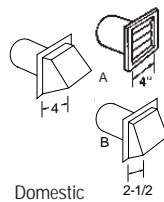

HOTPOINT

NBXR453GVWW—Hotpoint 6.0 Cu. Ft. Extra-Large Capacity Gas Dryer

Dryer Dimensions (in inches)

Exhaust Options:

3-way via rear, left and bottom. Dryer is shipped exhausted to the rear. Alternate exhausting knockouts are supplied.

Installation Information: For complete information, see installation instructions packed with product for current dimensional data.

Domestic Dryer Models

	Number of 90° Turns	Best Performance			
		Maximum Length of 4" Dia. Rigid Metal Duct Exhaust Hood Type		Maximum Length of 4" Dia. Flexible Metal Duct Exhaust Hood Type	
		Cat. No. WX8X59 (Preferred) A 4" Opening	B 2-1/2" Opening	Cat. No. WX8X59 (Preferred) A 4" Opening	B 2-1/2" Opening
Domestic Dryer Models	0	90 ft.	60 ft.	55 ft.	45 ft.
	1	60 ft.	45 ft.	40 ft.	30 ft.
Super & Extra-Large Capacity Models	2	45 ft.	35 ft.	30 ft.	20 ft.
	3	35 ft.	25 ft.	20 ft.	15 ft.
All Electric Dryers	4	25 ft.	15 ft.	15 ft.	10 ft.
Super & Extra-Large Capacity Models	0	45 ft.	30 ft.	30 ft.	15 ft.
	1	35 ft.	20 ft.	20 ft.	10 ft.
Super & Extra-Large Capacity Models	2	25 ft.	10 ft.	10 ft.	—
All Gas Dryers	3	15 ft.	—	—	—
Large Capacity Electric and Gas Dryers	0	60 ft.	48 ft.	30 ft.	18 ft.
	1	52 ft.	40 ft.	22 ft.	14 ft.
	2	44 ft.	32 ft.	14 ft.	10 ft.
	3	32 ft.	24 ft.	—	— ft.
	4	28 ft.	16 ft.	—	— ft.