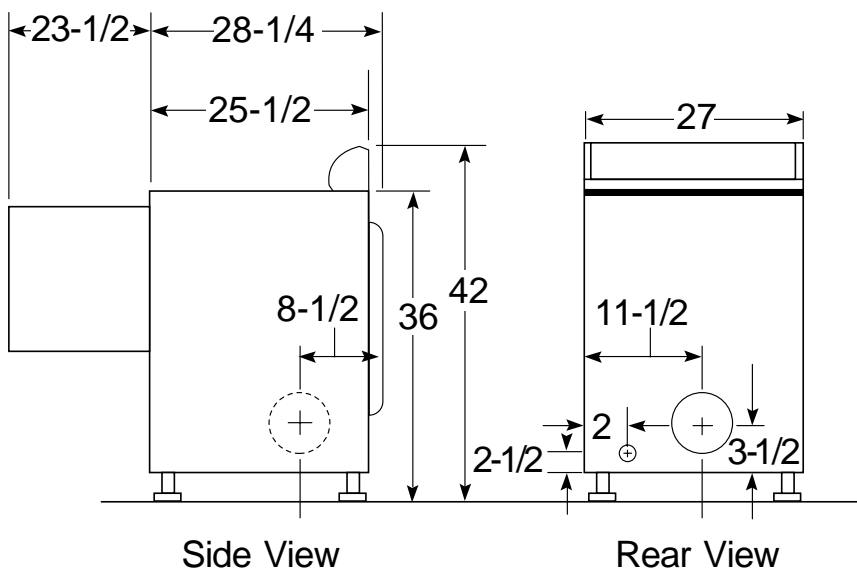

HOTPOINT

NBXR453GVWW—Hotpoint 6.0 Cu. Ft. Extra-Large Capacity Gas Dryer

Dryer Dimensions (in inches)

Exhaust Options:

3-way via rear, left and bottom. Dryer is shipped exhausted to the rear. Alternate exhausting knockouts are supplied.

Circuit Requirements:

An individual properly-grounded branch circuit, with a three-prong grounding-type receptacle, protected by a 15- or 20-amp circuit breaker or a time-delay fuse is required.

Gas Dryer Electric Rating:

Installation Information: For complete information, see installation instructions packed with product for current dimensional data.

Domestic Dryer Models

	Number of 90° Turns	Best Performance			
		Maximum Length of 4" Dia. Rigid Metal Duct Exhaust Hood Type		Maximum Length of 4" Dia. Flexible Metal Duct Exhaust Hood Type	
		Cat. No. WX8X59 (Preferred) A 4" Opening	B 2-1/2" Opening	Cat. No. WX8X59 (Preferred) A 4" Opening	B 2-1/2" Opening
Domestic Dryer Models	0	90 ft.	60 ft.	55 ft.	45 ft.
	1	60 ft.	45 ft.	40 ft.	30 ft.
Super & Extra-Large Capacity Models	2	45 ft.	35 ft.	30 ft.	20 ft.
	3	35 ft.	25 ft.	20 ft.	15 ft.
All Electric Dryers	4	25 ft.	15 ft.	15 ft.	10 ft.
Super & Extra-Large Capacity Models	0	45 ft.	30 ft.	30 ft.	15 ft.
	1	35 ft.	20 ft.	20 ft.	10 ft.
Super & Extra-Large Capacity Models	2	25 ft.	10 ft.	10 ft.	—
All Gas Dryers	3	15 ft.	—	—	—
Large Capacity Electric and Gas Dryers	0	60 ft.	48 ft.	30 ft.	18 ft.
	1	52 ft.	40 ft.	22 ft.	14 ft.
	2	44 ft.	32 ft.	14 ft.	10 ft.
	3	32 ft.	24 ft.	—	— ft.
	4	28 ft.	16 ft.	—	— ft.