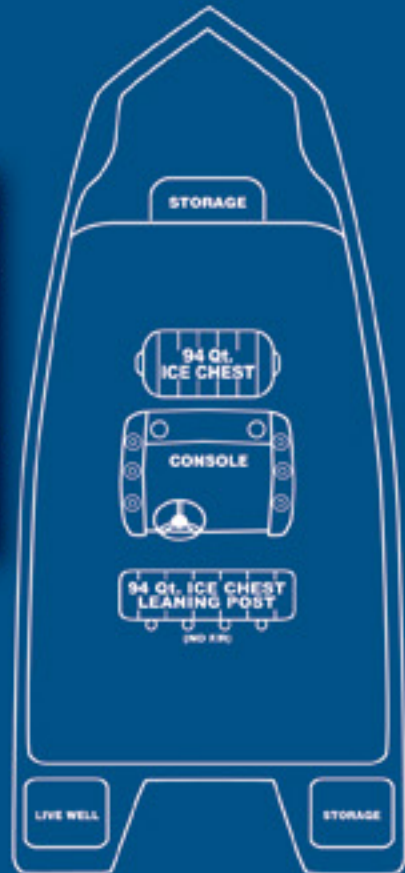

# 220 T-Special

## 220 T-SPECIAL SPECIFICATIONS

- 9 persons or 1350 lbs.
- 1950 lbs. – persons, motor and gear
- 150 horsepower maximum
- Hull weight – Approx. 1300 lbs
- Length – 22'
- Beam – 96" (8')
- Draft – 8" - 10" (approx.)

The 220 T-Special has the same wonderful design as the 220 Super Tunnel with more room to maneuver in the interior of the boat. The large front casting deck will provide ample space for you, while the 94 quart ice chest in front of the console gives you plenty of space for your supplies.

Leaning Post

Front Casting Deck

94 Qt. Ice Chest in Front of Console