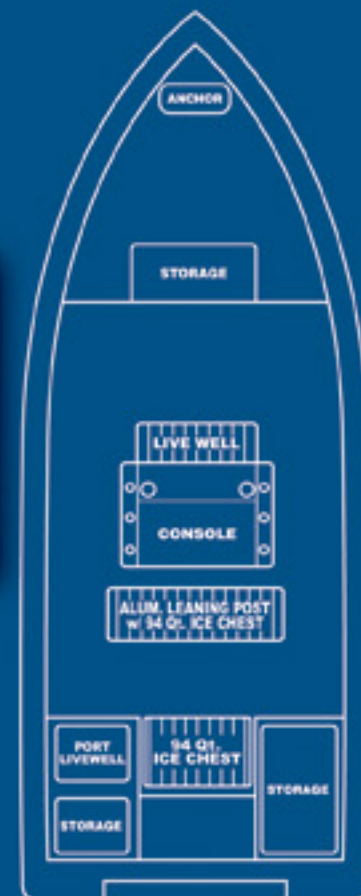

# 220 V-Bay LC

Powered by  
**EVINRUDE**

## 220 V-BAY LC SPECIFICATIONS

- 7 persons or 1375 lbs.
- 1610 lbs. – persons, motor and gear
- 150 horsepower maximum
- Hull weight – Approx. 1350 lbs
- Length – 22'2"
- Beam – 96" (8')
- Draft – 12" (approx.)

The 220 V-Bay was designed for having big family fun or getting serious with fishing. A large rear casting deck with fiberglass lids, walk around gunnel, and Alum Leaning post with 94qt ice chest, provide plenty of space and comfort for as long as you want to spend on the water. In addition, its lined cap adds a unique look that sets it apart.

Walk Around Gunnel

Extra Ice Chest in Back

Port Livewell