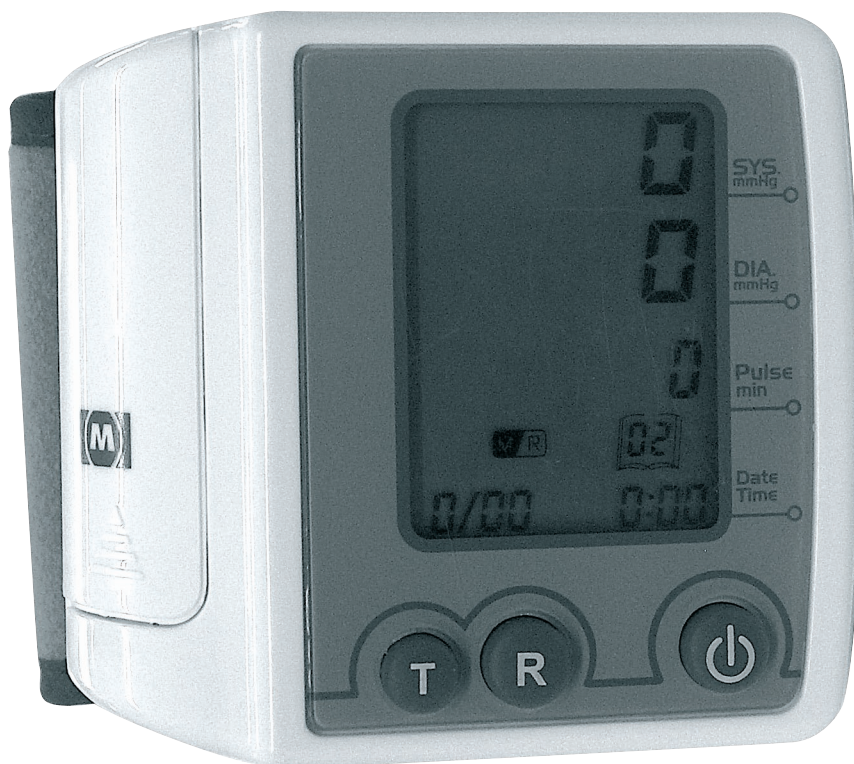

MELISSA

630-012

*This is a preliminary product sheet.
Product specifications and design may change without prior notice.*

product specifications:

art. no.:	630-012
color:	white/grey
power:	2 x AAA alkaline batteries
product meas. (HxWxD):	6,8 x 7,6 x 3,3 cm
gift box meas. (HxWxD):	8,5 x 15 x 13 cm
netto weight:	118 g/pc
gross weight:	348,6 g

logistic info:

bar code:	570716030128
qty. per export carton:	6 pcs
20'/40'/40'HQ cont. qty:	12012/26796/- pcs
export carton size (HxWxD):	40,5 x 31 x 10,1 cm
export carton gross weight:	2,6 gms

PC Compatible Wrist Blood Pressure Monitor

- Fully automatic with big LCD display.
- Memory for 80 sets of recorded data including date and time
- PC compatible, store your recorded data on your computer
- Displays the systolic and the diastolic blood pressure and pulse, the oscillometric method to measure your blood pressure.
- Including software, USB cable and batteries