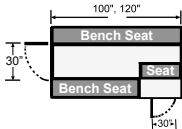

KK-x-96-05	KK-100-05	Kwik-Kit 100" - Single Rear Entry Door - Single Side Entry Door
KK-x-114-05	KK-120-05	Kwik-Kit 120" - Single Rear Entry Door - Single Side Entry Door

Three (3) Compartment