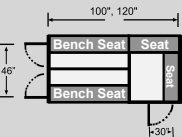

KK-x-100-04	KK-100-04	Kwik-Kit 100" - Dual Rear Entry Doors - Single Side Entry Door
KK-x-120-04	KK-120-04	Kwik-Kit 120" - Dual Rear Entry Doors - Single Side Entry Door