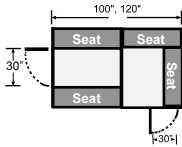

KK-x-100-03	KK-100-03	Kwik-Kit 100" - Single Rear Entry Door - Single Side Entry Door
KK-x-120-03	KK-120-03	Kwik-Kit 120" - Single Rear Entry Door - Single Side Entry Door