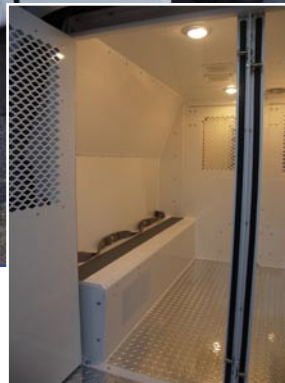

Manufactured by:

All New Kwik-Kit™ Prisoner Transport Inserts

New All-White Powder Coat Finish Prisoner Transport Insert available in 1, 2, 3, or 4 Compartments. All white aluminum kit is easy to clean, durable, and provides a bright appearance.

Meal Pass Through

Hinged door allows for officers to hand items to prisoners compartment, without risking injury.

Part # KK-MPT

Under Bench Storage

Store necessary items easily and safely under the benches in side compartment. Provides 40" w x 13" h x 10" d locking storage.

Part # KK-STORAGE

Console & Computer Mount Video System

Mount your computer, video monitor, and important equipment.

Part #'s:
C-VS-1800-SAV (console)
C-3090-3 (computer mount)
PT-VIDEO-X (video system)

Rear Flip Down Step

Provides safe entry and exit of the van. Flip down step is easy for operator to open and close; slam latch keeps it in stored position.

Part # KK-ST-FLIP

Roof Mounted Light

Provides extra security and safety when loading and unloading prisoners. Mounts above rear entrance doors.