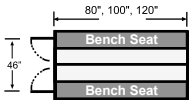

Two (2) Compartment

KK-x-80-02	KK-80-02	Kwik-Kit 80" - Dual Rear Entry Doors
KK-x-96-02	KK-100-02	Kwik-Kit 100" - Dual Rear Entry Doors
KK-x-114-02	KK-120-02	Kwik-Kit 120" - Dual Rear Entry Doors