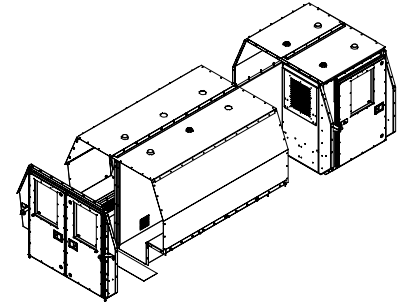

Easy to Install

Newly designed pre-assembled modular parts makes installation faster and easier.