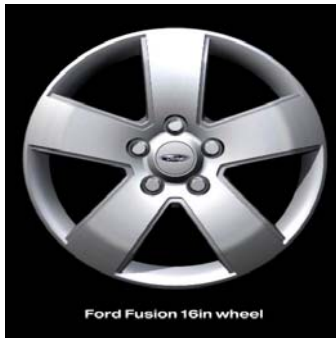

## WHEEL AVAILABILITY

16" Steel Wheel w/Deluxe Wheel Cover  
Standard on S

16" Aluminum Wheel  
Standard on SE (643)

17" Aluminum Wheel  
Standard on SEL (FWD only)

18" Machined Aluminum Wheel Standard on  
Sport Appearance Package (14T)