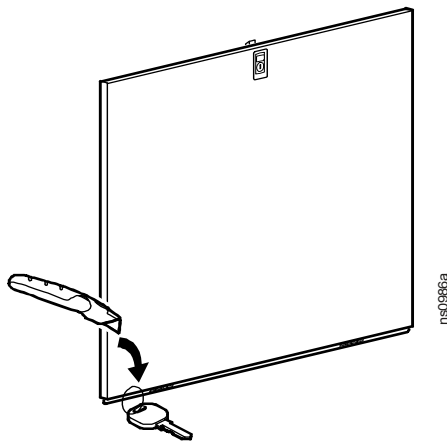

NetShelter® SX Side Panel—Installation Instructions

2

NetShelter SX 42 U 1070-mm Deep Side Panels (AR7301)
NetShelter SX 42 U 1200-mm Deep Side Panels (AR7303)
NetShelter SX 48 U 1200-mm Deep Side Panels (AR7304)
NetShelter SX 48 U 1070-mm Deep Side Panels (AR7371)
NetShelter AV 42 U 825-mm Deep Side Panels (AR7306)
NetShelter AV 48 U 825-mm Deep Side Panels (AR7376)

2

NetShelter SX 42 U 1070-mm Deep Feed-Through Side Panels (AR7305)

1

2

Customer support and warranty information is available at the APC Web site, www.apc.com.

© 2010 American Power Conversion. All rights reserved. All APC trademarks are property of American Power Conversion. Other trademarks are property of their respective owners.