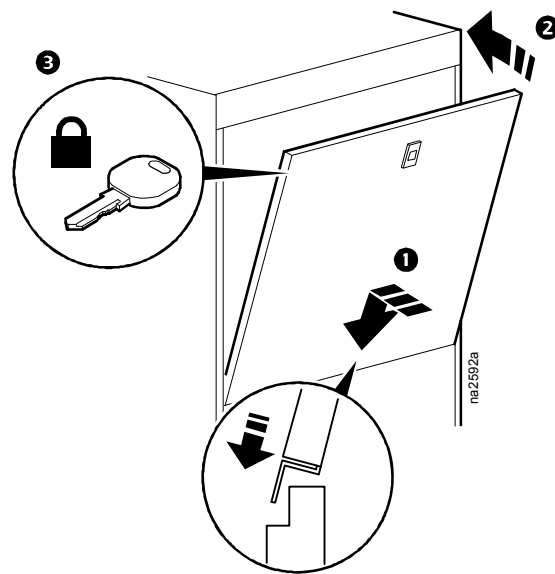

NetShelter® SX Side Panel—Installation Instructions

2

NetShelter SX 42 U 1070-mm Deep Side Panels (AR7301)
NetShelter SX 42 U 1200-mm Deep Side Panels (AR7303)
NetShelter SX 48 U 1200-mm Deep Side Panels (AR7304)
NetShelter SX 48 U 1070-mm Deep Side Panels (AR7371)
NetShelter AV 42 U 825-mm Deep Side Panels (AR7306)
NetShelter AV 48 U 825-mm Deep Side Panels (AR7376)

2

NetShelter SX 42 U 1070-mm Deep Feed-Through Side Panels (AR7305)

1

2

Customer support and warranty information is available at the APC Web site, www.apc.com.

© 2010 American Power Conversion. All rights reserved. All APC trademarks are property of American Power Conversion. Other trademarks are property of their respective owners.