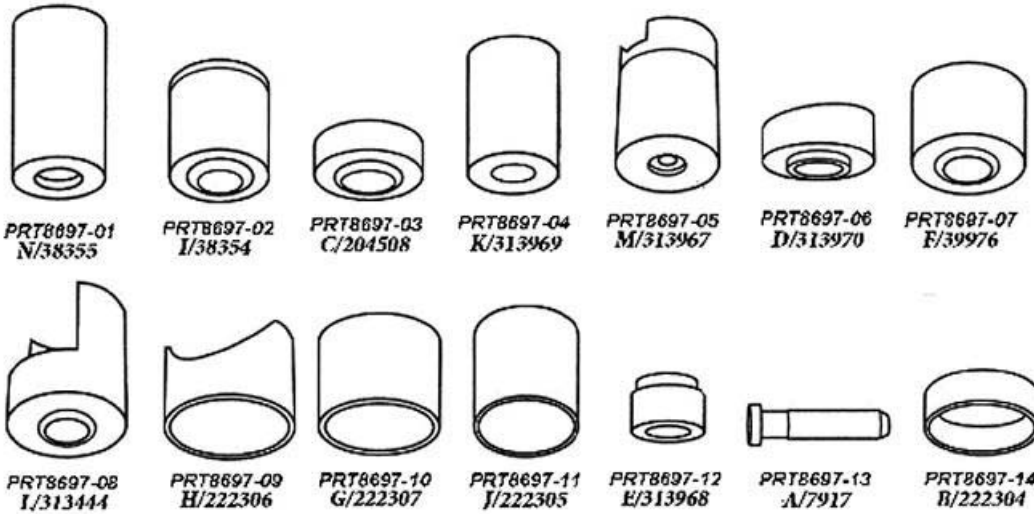

Ordering Part#	Description	O.D.	I.D.	Length
PRT8697-01	Installing Tube	2"	1-3/4"	3"
PRT8697-02	Receiving Tube	2-1/4"	2"	2"
PRT8697-03	Receiving Cup	2-1/4"	1-7/8"	7/16"
PRT8697-04	Installing Tube	2"	1-3/4"	2-5/16"
PRT8697-05	Receiving Tube	2-7/16"	2-3/16"	3-3/16"
PRT8697-06	Receiving Cup	2-1/8"	1-3/4"	1/2"
PRT8697-07	Receiving Tube	2-1/2"	2-1/4"	1-1/2"
PRT8697-08	Receiving Tube	2-7/8"	2-5/8"	2-7/8"
PRT8697-09	Receiving Tube	3"	2-3/4"	2-1/4"
PRT8697-10	Receiving Tube	2-3/4"	2-7/16"	2-1/4"
PRT8697-11	Receiving Tube	2-1/2"	2-1/4"	2-3/4"
PRT8697-12	Remover/ Installer	1-7/16"	3/4"	1"
PRT8697-13	Plug	7/8"		
PRT8697-14	Receiving Tube	2-1/2"	2-1/4"	3/4"