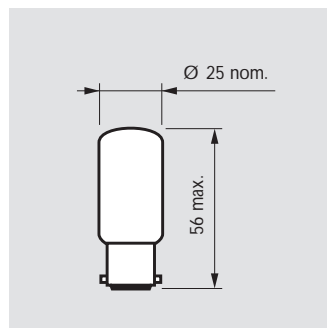

Type	A max.
Cap/base B22d	
T25 15W	52.0
T25L	81.0

T25 B15d