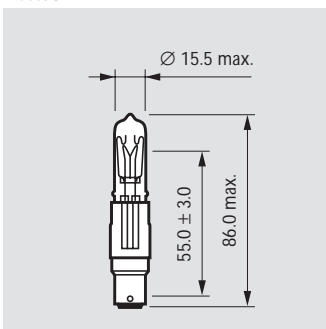

Applications

- Shops and homes
- Spot- and accent lighting
- Downlighting.

Clear

Frosted

Dimensions in mm

Commercial name	Type	Voltage	Wattage	Cap/ base	Finish	Lumen output	Lamp life 50% h	EOC
		V	W			lm		
B15D								
CAPSULEline Pro MV	12120W	230	75	B15d	CLEAR	975	2000	179630
CAPSULEline Pro MV	12123W	230	75	B15d	FROSTED	910	2000	179678
CAPSULEline Pro MV	12119W	230	100	B15d	CLEAR	1400	2000	179654
CAPSULEline Pro MV	12122W	230	100	B15d	FROSTED	1350	2000	179715
CAPSULEline Pro MV	12118W	230	150	B15d	CLEAR	2250	2000	176916
CAPSULEline Pro MV	12121W	230	150	B15d	FROSTED	2140	2000	179692