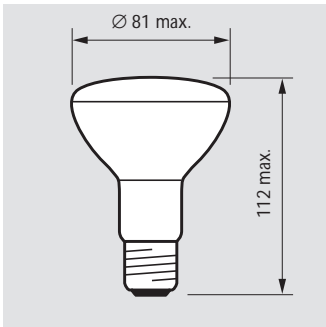

Halogen lamps

Double envelope HalogenA Pro

Dimensions in mm

R80H E27