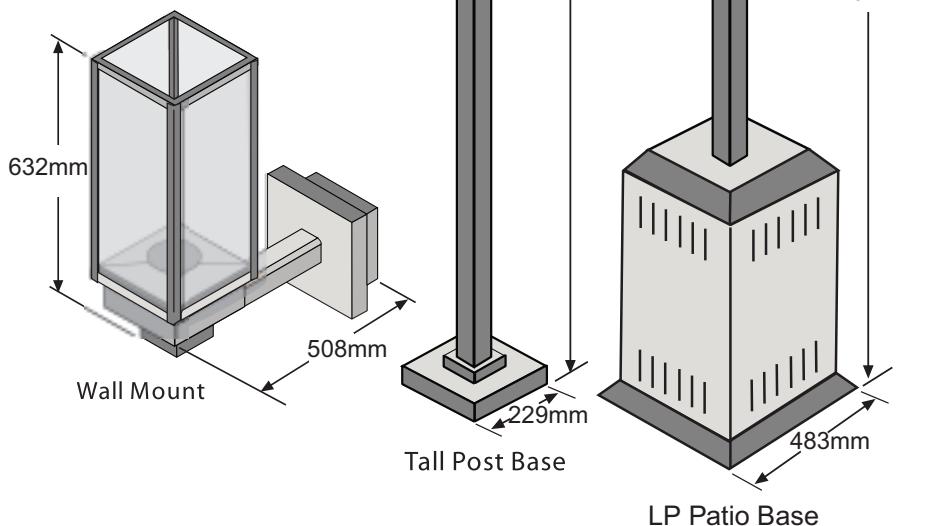

Options

The Tempest Torch comes as a standard base unit that includes gas valve, burner, igniter, glass panels and frame.

Customers have the option to add:

- Wall Mount Base
- Tall Post Base for application on wood deck or concrete base
- Short Post Base for entry columns
- Pedestal Patio Base (Movable)