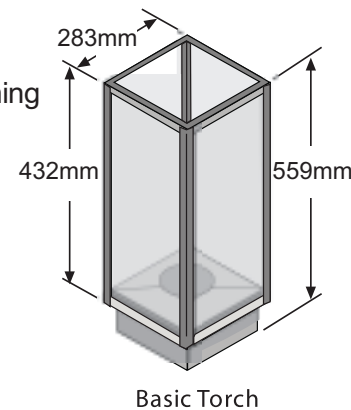

Options

The Tempest Torch comes as a standard base unit that includes gas valve, burner, igniter, glass panels and frame.

Customers have the option to add:

- Wall Mount Base
- Tall Post Base for application on wood deck or concrete base
- Short Post Base for entry columns
- Pedestal Patio Base (Movable)