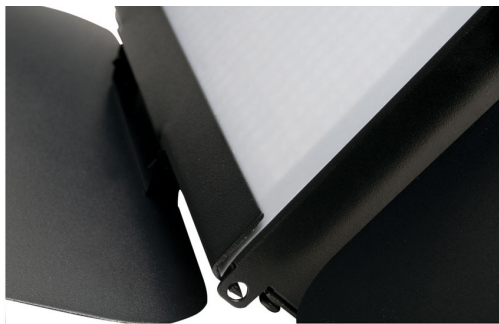

APPROVALS / RATINGS

CE Approved
 cETLus Approved
 RoHs Compliant

INSTALLATION

Rigging: Clamp or Stand (Not Included)
 Working Position: Any (360°)

INCLUDED ITEMS

180° Dual / Yoke Bracket
 Power Cable

Magnetic Gel/Diffuser Holder