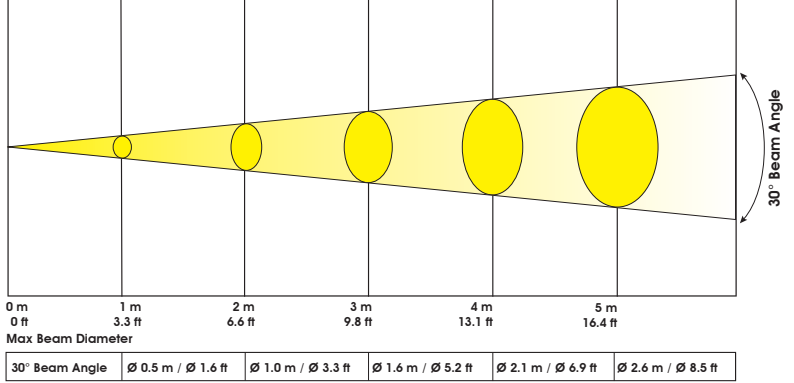

PRODUCT SPECIFICATIONS

FEATURES

Low Heat, >90CRI Dynamic LED Array Panel
30° Beam Angle
Variable Color Temperature Settings (3,200K - 6,500K)
Adjustable Barn Doors
Magnetic Gel/Diffuser Holder
Manual and DMX Controlled Color Temp and Dimming
Flicker Free Operation for Broadcast TV and FILM

SOURCE

(800) Warm White + (800) Cool White LEDs

PHOTOMETRIC DATA

1500 LUX 139 FC @6.6' (2M) (30° Warm White 3,200K)
1900 LUX 177 FC @6.6' (2M) (30° Cool White 6,500K)
3400 LUX 316 FC @6.6' (2M) (30° Full On 4,500-5,000K)

EFFECTS

Variable Color Temperature (3,200K - 6,500K)
Electronic Dimming (0% - 100%)

CONTROL / CONNECTIONS

(3) DMX Channel Modes (2/2/3)
Manual and DMX Color Temperature and Dimming
(4) Button and (2) Dial Control Panel
LCD Menu Display
3pin and 5pin DMX In/Out
Power In

SIZE / WEIGHT

Length: 14.8" (376mm)
Width: 13.3" (337mm)
Vertical Height: 4.4" (113mm)
Weight: 15.0 lbs. (6.8 kg)

ELECTRICAL / THERMAL

AC 100-240V - 50/60Hz
160W Max Power Consumption
TA: 40°C Max Ambient Temperature

APPROVALS / RATINGS

CE Approved
cETLus Approved
RoHs Compliant

INSTALLATION

Rigging: Clamp or Stand (Not Included)
Working Position: Any (360°)

INCLUDED ITEMS

180° Dual / Yoke Bracket
Power Cable

PHOTOMETRIC DATA

WARM WHITE (3200K)	352 FC / 3800 LUX	139 FC / 1500 LUX	65 FC / 700 LUX	39 FC / 420 LUX	27 FC / 293 LUX
COOL WHITE (6500K)	446 FC / 4800 LUX	177 FC / 1900 LUX	84 FC / 900 LUX	50 FC / 542 LUX	34 FC / 362 LUX
FULL ON (4500-5000K)	790 FC / 8500 LUX	316 FC / 3400 LUX	146 FC / 1570 LUX	87 FC / 940 LUX	59 FC / 630 LUX

LUX x 0.0929 = FC

DIMENSIONAL DIAGRAMS

OPTIONAL ACCESSORIES