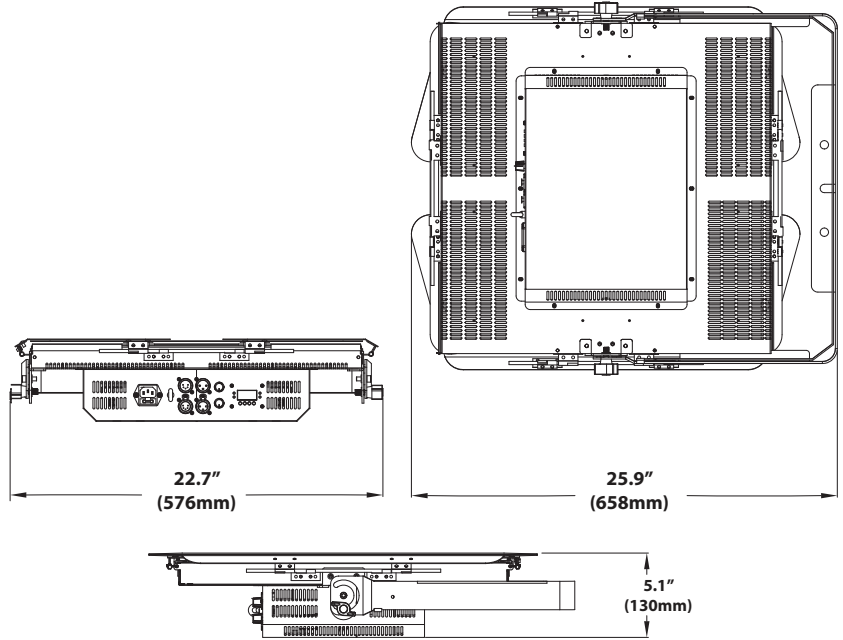

DIMENSIONAL DIAGRAMS

OPTIONAL ACCESSORIES

ORDER CODE	ITEM
TRIGGER CLAMP	Heavy Duty Wrap Around Hook Clamp
DRCQTVL4	Quad Road Case for TVL4000 II™ **Special Order Item**
LSF536	Light Shaping Filter 30° 20" x 24" Sheet
LSF537	Light Shaping Filter 20° 20" x 22" Sheet
LSF538	Light Shaping Filter 60° x 1° 20" x 24" Sheet
LSF559	Light Shaping Filter 10° 20" x 24" Sheet
AC3PDMX10PRO	10 ft. (3m) 3pin PRO DMX Cable
AC3PDMX25PRO	25 ft. (7.5m) 3pin PRO DMX Cable
AC3PDMX50PRO	50 ft. (15.2m) 3pin PRO DMX Cable
AC5PDMX10PRO	10 ft. (3m) 5pin PRO DMX Cable
AC5PDMX25PRO	25 ft. (7.5m) 5pin PRO DMX Cable
AC5PDMX50PRO	50 ft. (15.2m) 5pin PRO DMX Cable

Specifications are subject to change without notice ©Elation Professional

Elation Professional USA | 6122 S. Eastern Ave. | Los Angeles, CA 90040
323-582-3322 | 323-832-9142 fax | www.elationlighting.com | info@elationlighting.com

Elation Professional B.V. | Junostraat 2 | 6468 EW Kerkrade, Netherlands
+31 45 546 85 66 | +31 45 546 85 96 fax | www.elationlighting.eu | info@elationlighting.eu