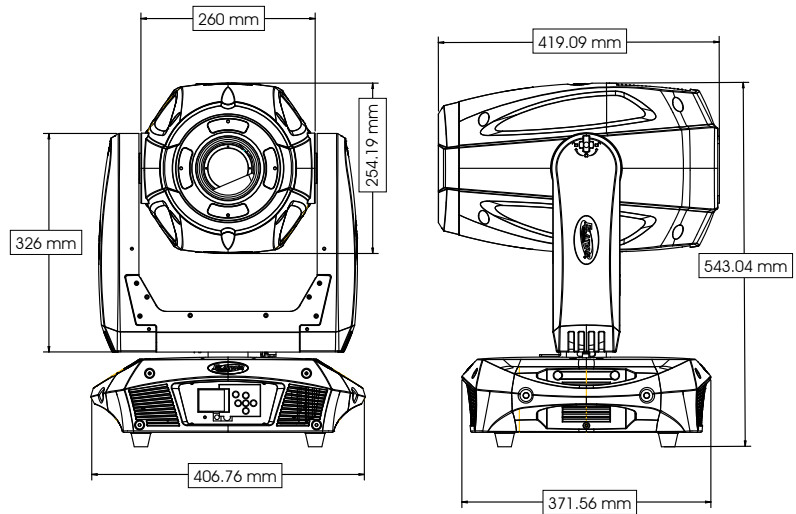

# Platinum Spot 15R PRO

Platinum Spot 15R PRO Dimensions (mm)

The Platinum Spot 15R Pro by Elation Professional features the new 300W MSD Platinum 15R lamp. It has comparable output to 700W and 1200W fixtures with the added features of CMY color mixing, Motorized Optical Zoom, Pan / Tilt Lock, Power Con in/out and Elation Wireless DMX receiver built in. This unit is 1/3 the size of a 700W fixture and 1/4 the power consumption. Additional features include superior optics for a flat and even light field and improved output. The Platinum Spot 15R Pro is powered by Phillips MSD Platinum 15R lamp providing up to 1,500 hours estimated lamp life. The Platinum Spot 15R Pro operates from a multi-voltage electronic power supply at 120v-240v 50/60hz. Control data input is via 3 pin and 5 pin DMX data first in and out connections.

## TECHNICAL SPECIFICATIONS

- **DMX Channels:** 3 DMX Modes – 23 / 21 / 34 Channels DMX
- **Control:** 3-pin & 5-pin DMX
- **Dimmer:** Mechanical Dimmer 0-100%
- **Strobe:** Variable speed Shutter / Strobe
- **Iris:** Motorized Iris
- **Pan/Tilt:** 540/630 x 265
- **Power Supply:** 120v-240V 50/60hz
- **Power Consumption:** 350W MAX
- **Lamp:** MSD Platinum 15R Philips
- **Lamp life:** MSD Platinum 15R Philips 1,500hr, 8,000k, CRI 75
- **Lux:** 10,500lux / 975 fc @ 16'
- **Dimensions:** (LxWxH) 16.1" x 16.5" x 21.3" / 409 x 419 x 541 mm
- **Weight:** 48.9 lbs / 22.2 kg