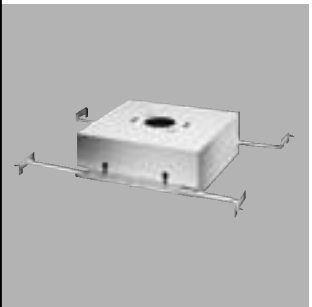

## DESCRIPTION

TRecessing Kit allow fully recessed or semi-recessed installation of P4C Series Emergency Unit and R4C Series Remote.

Catalog #	Type
Project	
Comments	
Prepared by	Date

### Construction

20 gauge steel mounting box  
Two piece adjustable bar  
hangers span up to 24".