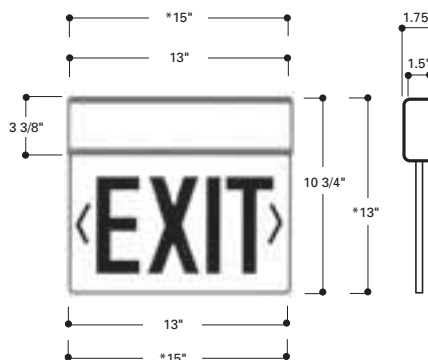

COOPER LIGHTING - SURE-LITES®

EUS SERIES

Edge-Lit
Surface

AC Only
Self Powered

EXIT LIGHTING

- Dual Voltage Input 120/277 VAC, 60 Hz
- Anodized Aluminum housing, clear acrylic panel or faceplate
- LED lamping
- Nickel Cadmium battery (Self-Powered)
- Universal Surface Mount: Ceiling, Wall or End
- Single and double face panels standard
- Universal, Field Installable Chevrons
- Mirror background included with double face exits
- Test Switch/Power Indicator Light (Self powered)
- UL 924 Listed, ETL Listed, Life Safety NFPA 101, most state and local codes

DESCRIPTION

The EUS Series surface mounted Edge-lit Exit provides an attractive yet easy to install universal edgelit exit sign. The crystal clear lens panel provides excellent light distribution and exit visibility. Long life, energy efficient LED lamps reduce energy costs and eliminate routine lamp maintenance.

DIMENSIONS

ORDERING INFORMATION-COMplete UNIT

SAMPLE NUMBER: EUR70R