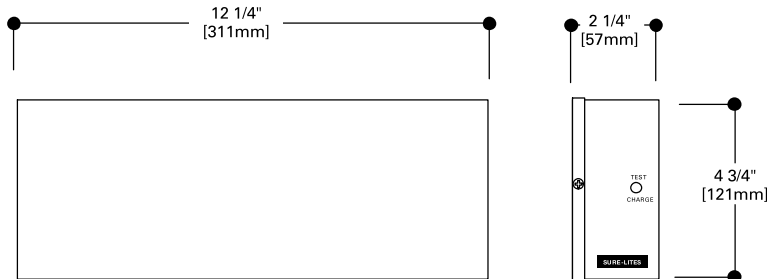

COOPER LIGHTING - SURE-LITES®

Catalog #	Type
Project	
Comments	
Prepared by	Date

SPECIFICATION FEATURES – EMERGENCY POWER PACK

Description

Standard Emergency Power Pack for converting AC Only Incandescent or Fluorescent Steel Exits to Self Powered Emergency Exits (DC Lamp Kit included).

Electronic

Dual Voltage Input
120/277 VAC, 60Hz
Line-latching
Solid-state Voltage Limited Charger
Solid-state Switching
Low Voltage Disconnect
Brownout Circuit
Overload/Short Circuit Protection
Test Switch/Power Indicator Light
May be specified with Self-Diagnostics Option (use "SD" suffix)

Housing

22 gauge steel housing, Recombination
Choice of two finishes

Battery

Sealed Lead Calcium
Maintenance Free, Long life
Full Recharge Time, 24 hrs. (max.)
Polarized Battery Terminals

Warranty

Power Pack – 1 year
Battery – 5 year pro-rata

Lamps

Two 6V, 3.6W DC wedge base lamps included

EMERGENCY POWER PACK & DC LAMPS

R/G/CX/OF/PLX SERIES
FIELD INSTALLED ACCESSORIES
Exit Lighting

SPECIFICATION FEATURES – DC LAMP KIT

Description

Lamp Kit for converting AC Only Steel Exits to Emergency Exits (DC power source also required)

Electrical

6V or 12V DC Lamps

Construction

Lamp brackets snap into position
Choice of 6V, 3.6W or 12V, 3.6W DC wedge base lamps

ORDERING INFORMATION

Emergency Power Pack (Rated Wattage to 87 1/2% of Rated D.C. Voltage)

Catalog Number	Color	1 1/2 Hours	2 Hours	Comments
EPX5000P	White	10.8	7.2	When used with PLX Series Steel Exits, one additional DC lamp is required (Total: 3 lamps) – Order DCE6 or DCE63
EPX5000B	Black	10.8	7.2	

Note: Emergency Power Packs may be specified with Self-Diagnostics Option (use "SD" suffix)

DC Lamp Kit

Catalog Number	Volts	Lamp Wattage	No. of Lamps	For use with
DCE6	6	3.6	2	Incandescent Steel Exits
DCE12	12	3.6	2	Incandescent Steel Exits
DCE63	6	3.6	3	EAX, PLX Series Exits
DCE123	12	3.6	3	EAX, PLX Series Exits

ENERGY DATA

EPX5000P, EPX5000B

See appropriate Self-Powered Steel Exit Specification Sheet with lamp type of exit fixture being converted.