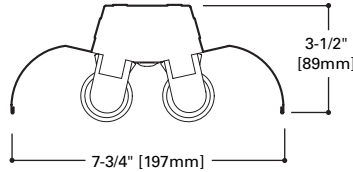

DIMENSIONS

9240 Shoplight

9232 Worklight

IC9232 Industrial Worklight

ORDERING INFORMATION ⁽²⁾

Catalog Number	Description	Lamp	Shipping Wt.
SHOPLIGHT - 9240	2 Lamp, 48" Shoplight • Magnetic Ballast, Start Temp - 50°F • 6" Reflector • 5 ft. Cord • No Pull Chain • (2) S-hook 12" Chains • Pre-assembled	(2) 40W T12 Lamps (not included)	6.42 lbs.
WORKLIGHT - 9232	 2 Lamp, 48" Worklight • Electronic Ballast, Start Temp - 0°F • 7" Reflector • 5 ft. Cord • Pull Chain • (2) S-hook 12" Chains • Pre-assembled	(2) 32W T8 Lamps (not included)	7.9 lbs.
INDUSTRIAL WORKLIGHT - IC9232	 2 Lamp, 48" Industrial Worklight • Electronic Ballast, Start Temp - 0°F • 12" Reflector • 8 ft. Cord • Pull Chain • (2) S-hook 18" Chains • Some assembly required	(2) 32W T8 Lamps (not included)	12 lbs.